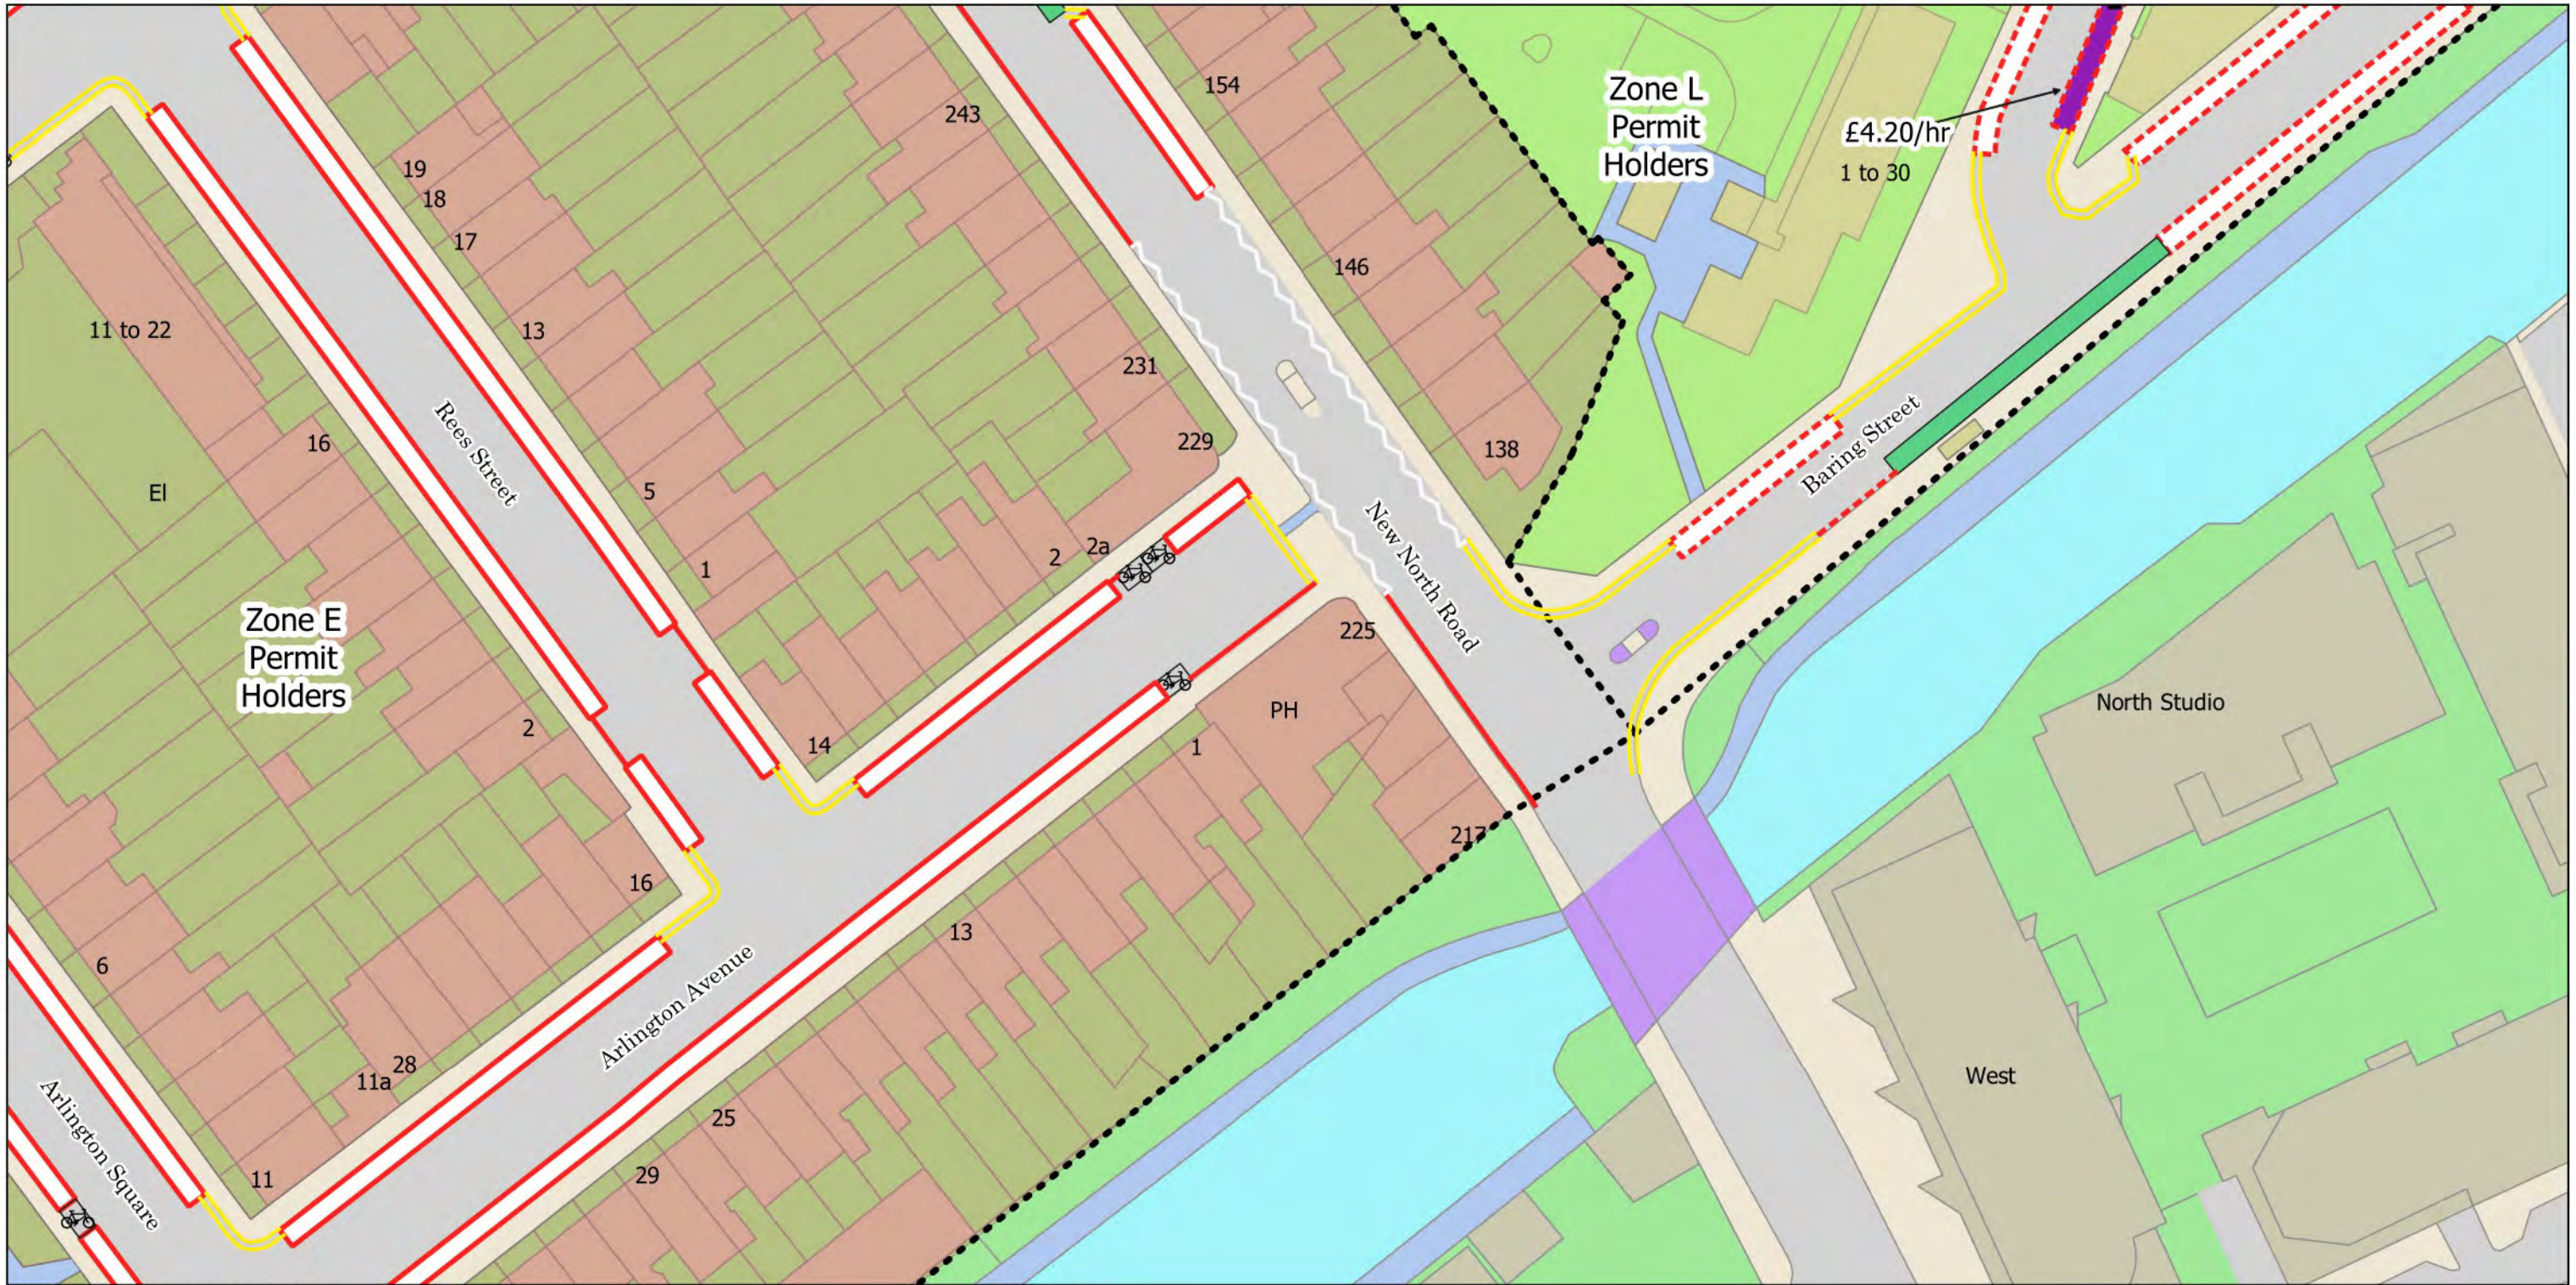

- No Stopping at any time
- No Waiting at any time
- No Waiting Mon-Fri 8.30am-6.30pm Sat 8.30am-1.30pm
- - - No Waiting Mon-Fri 8.30am-6.30pm Sat 8.30am-1.30pm and match days
- - - Resident Permit Mon-Fri 8.30am-6.30pm Sat 8.30am-1.30pm and match days
- Resident Permit Mon-Fri 8.30am-6.30pm Sat 8.30am-1.30pm
- Bus Stop
- 🚲 Bikehangar
- 2h Pay by Phone (1h NR) or Permit Holders Mon-Fri 8.30am-6.30pm Sat 8.30am-1.30pm and match days
- - - Controlled Parking Zone Boundary