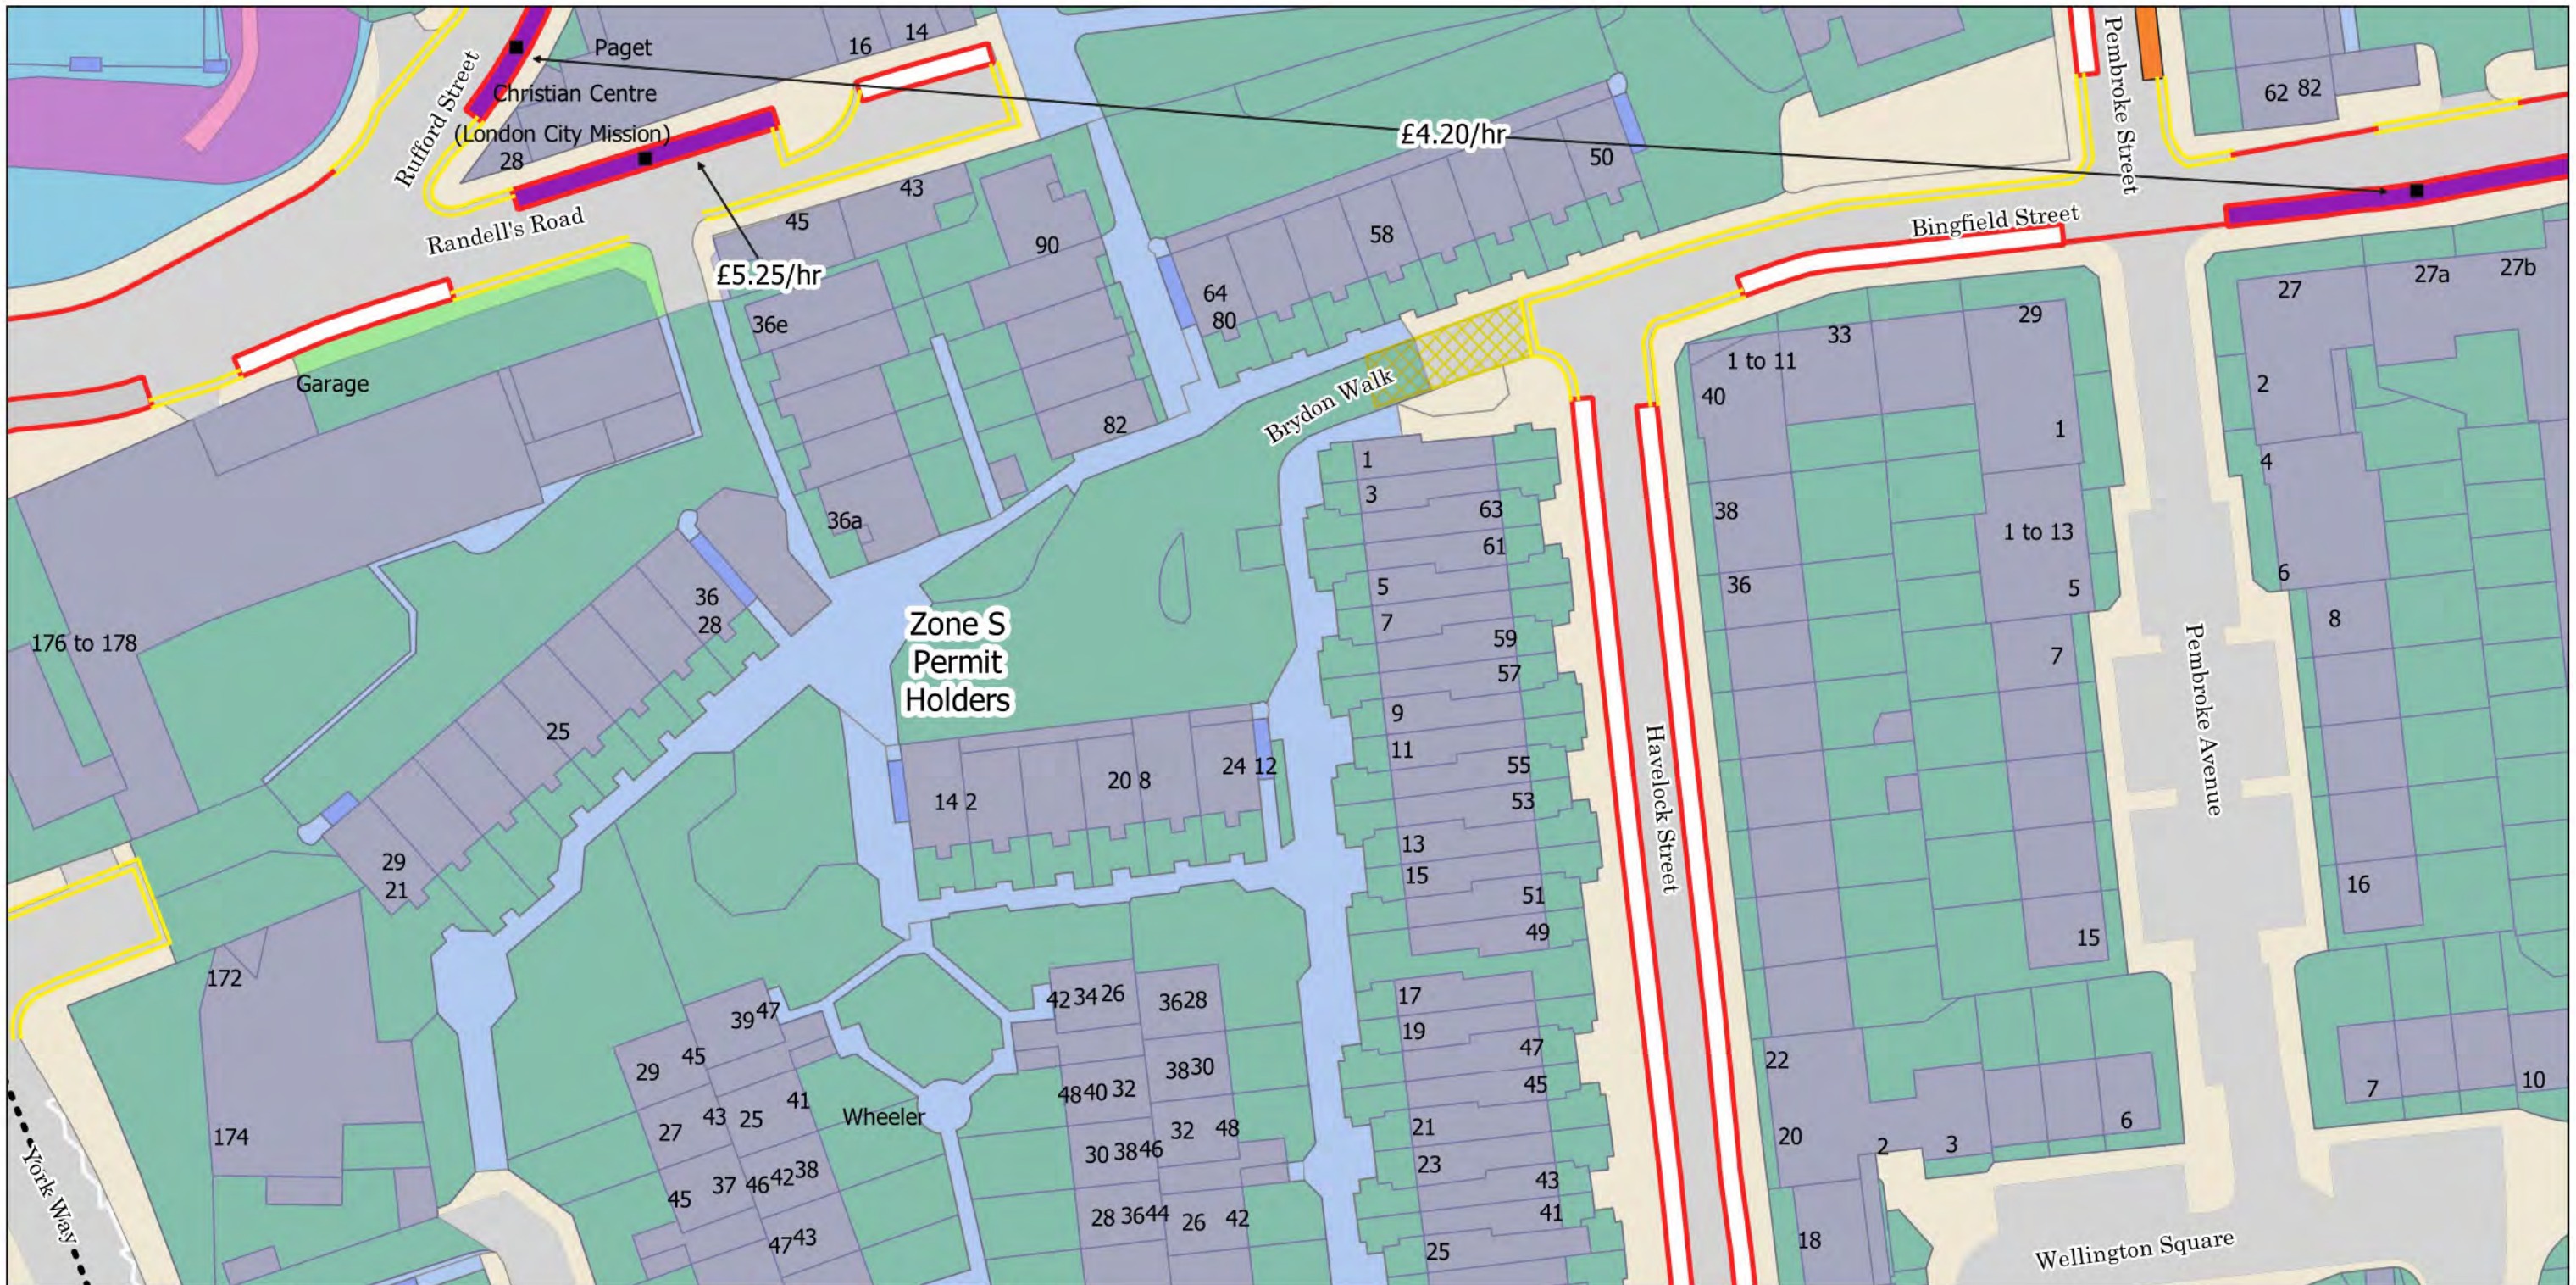

- No Stopping at any time
- No Waiting at any time
- No Waiting Mon-Fri 8.30am-6.30pm Sat 8.30am-1.30pm
- Resident Permit Mon-Fri 8.30am-6.30pm Sat 8.30am-1.30pm
- Loading Bay Mon-Fri 8.30am-6.30pm Sat 8.30am-1.30pm
- Car Club Parking Place
- 2h Pay by Phone (1h NR) or Permit Holders Mon-Fri 8.30am-6.30pm Sat 8.30am-1.30pm
- Controlled Parking Zone Boundary