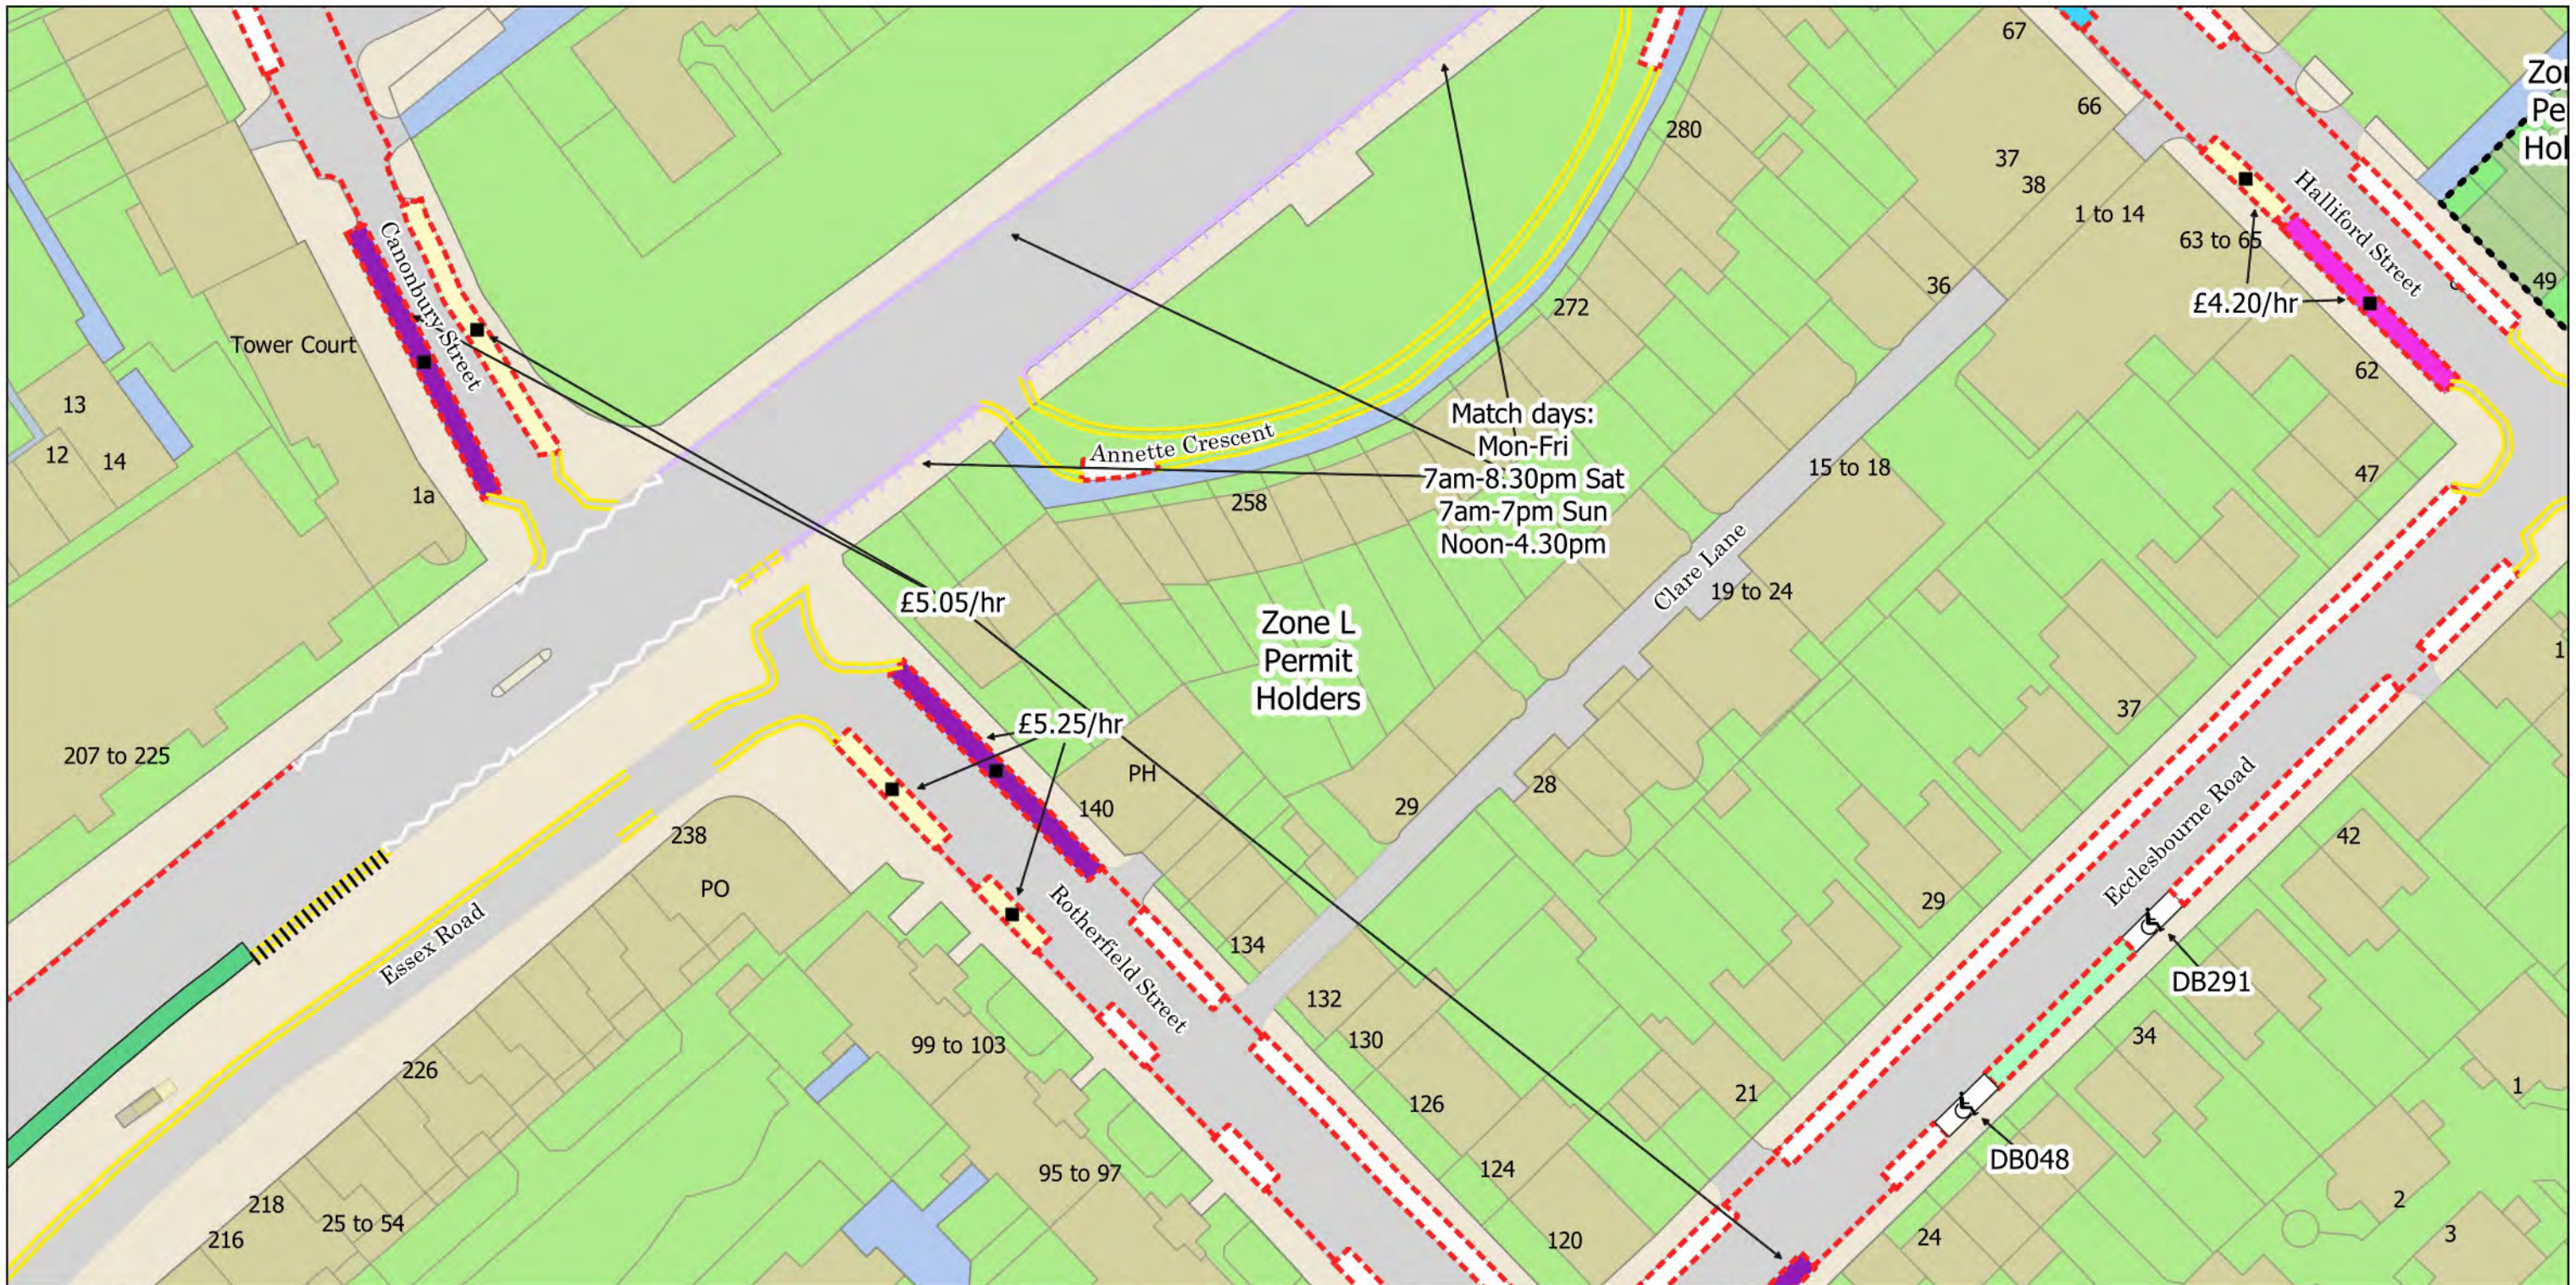

- No Stopping at any time
- ||||| No Loading at any time
- ||| No Loading Mon-Sat 7am-7pm
- No Waiting at any time
- No Waiting Mon-Sat 7am-7pm
- No Waiting Mon-Fri 8.30am-6.30pm Sat 8.30am-1.30pm and match days
- Resident Permit Mon-Fri 8.30am-6.30pm Sat 8.30am-1.30pm and match days
- Permit Holder Bay Mon-Fri 8.30am-6.30pm Sat 8.30am-1.30pm and match days
- ♿ Dedicated Disabled Persons Parking Place
- Business Permit Mon-Fri 8.30am-6.30pm Sat 8.30am-1.30pm and match days
- Bus Stop
- 2h Pay by Phone (1h NR) or Permit Holders Mon-Fri 8.30am-6.30pm Sat 8.30am-1.30pm and match days
- 2h Pay by Phone (1h NR) or Business Permit Mon-Fri 8.30am-6.30pm Sat 8.30am-1.30pm and match days
- 2h Pay by Phone (1h NR) Mon-Fri 8.30am-6.30pm Sat 8.30am-1.30pm and match days
- Bikehangar
- Controlled Parking Zone Boundary