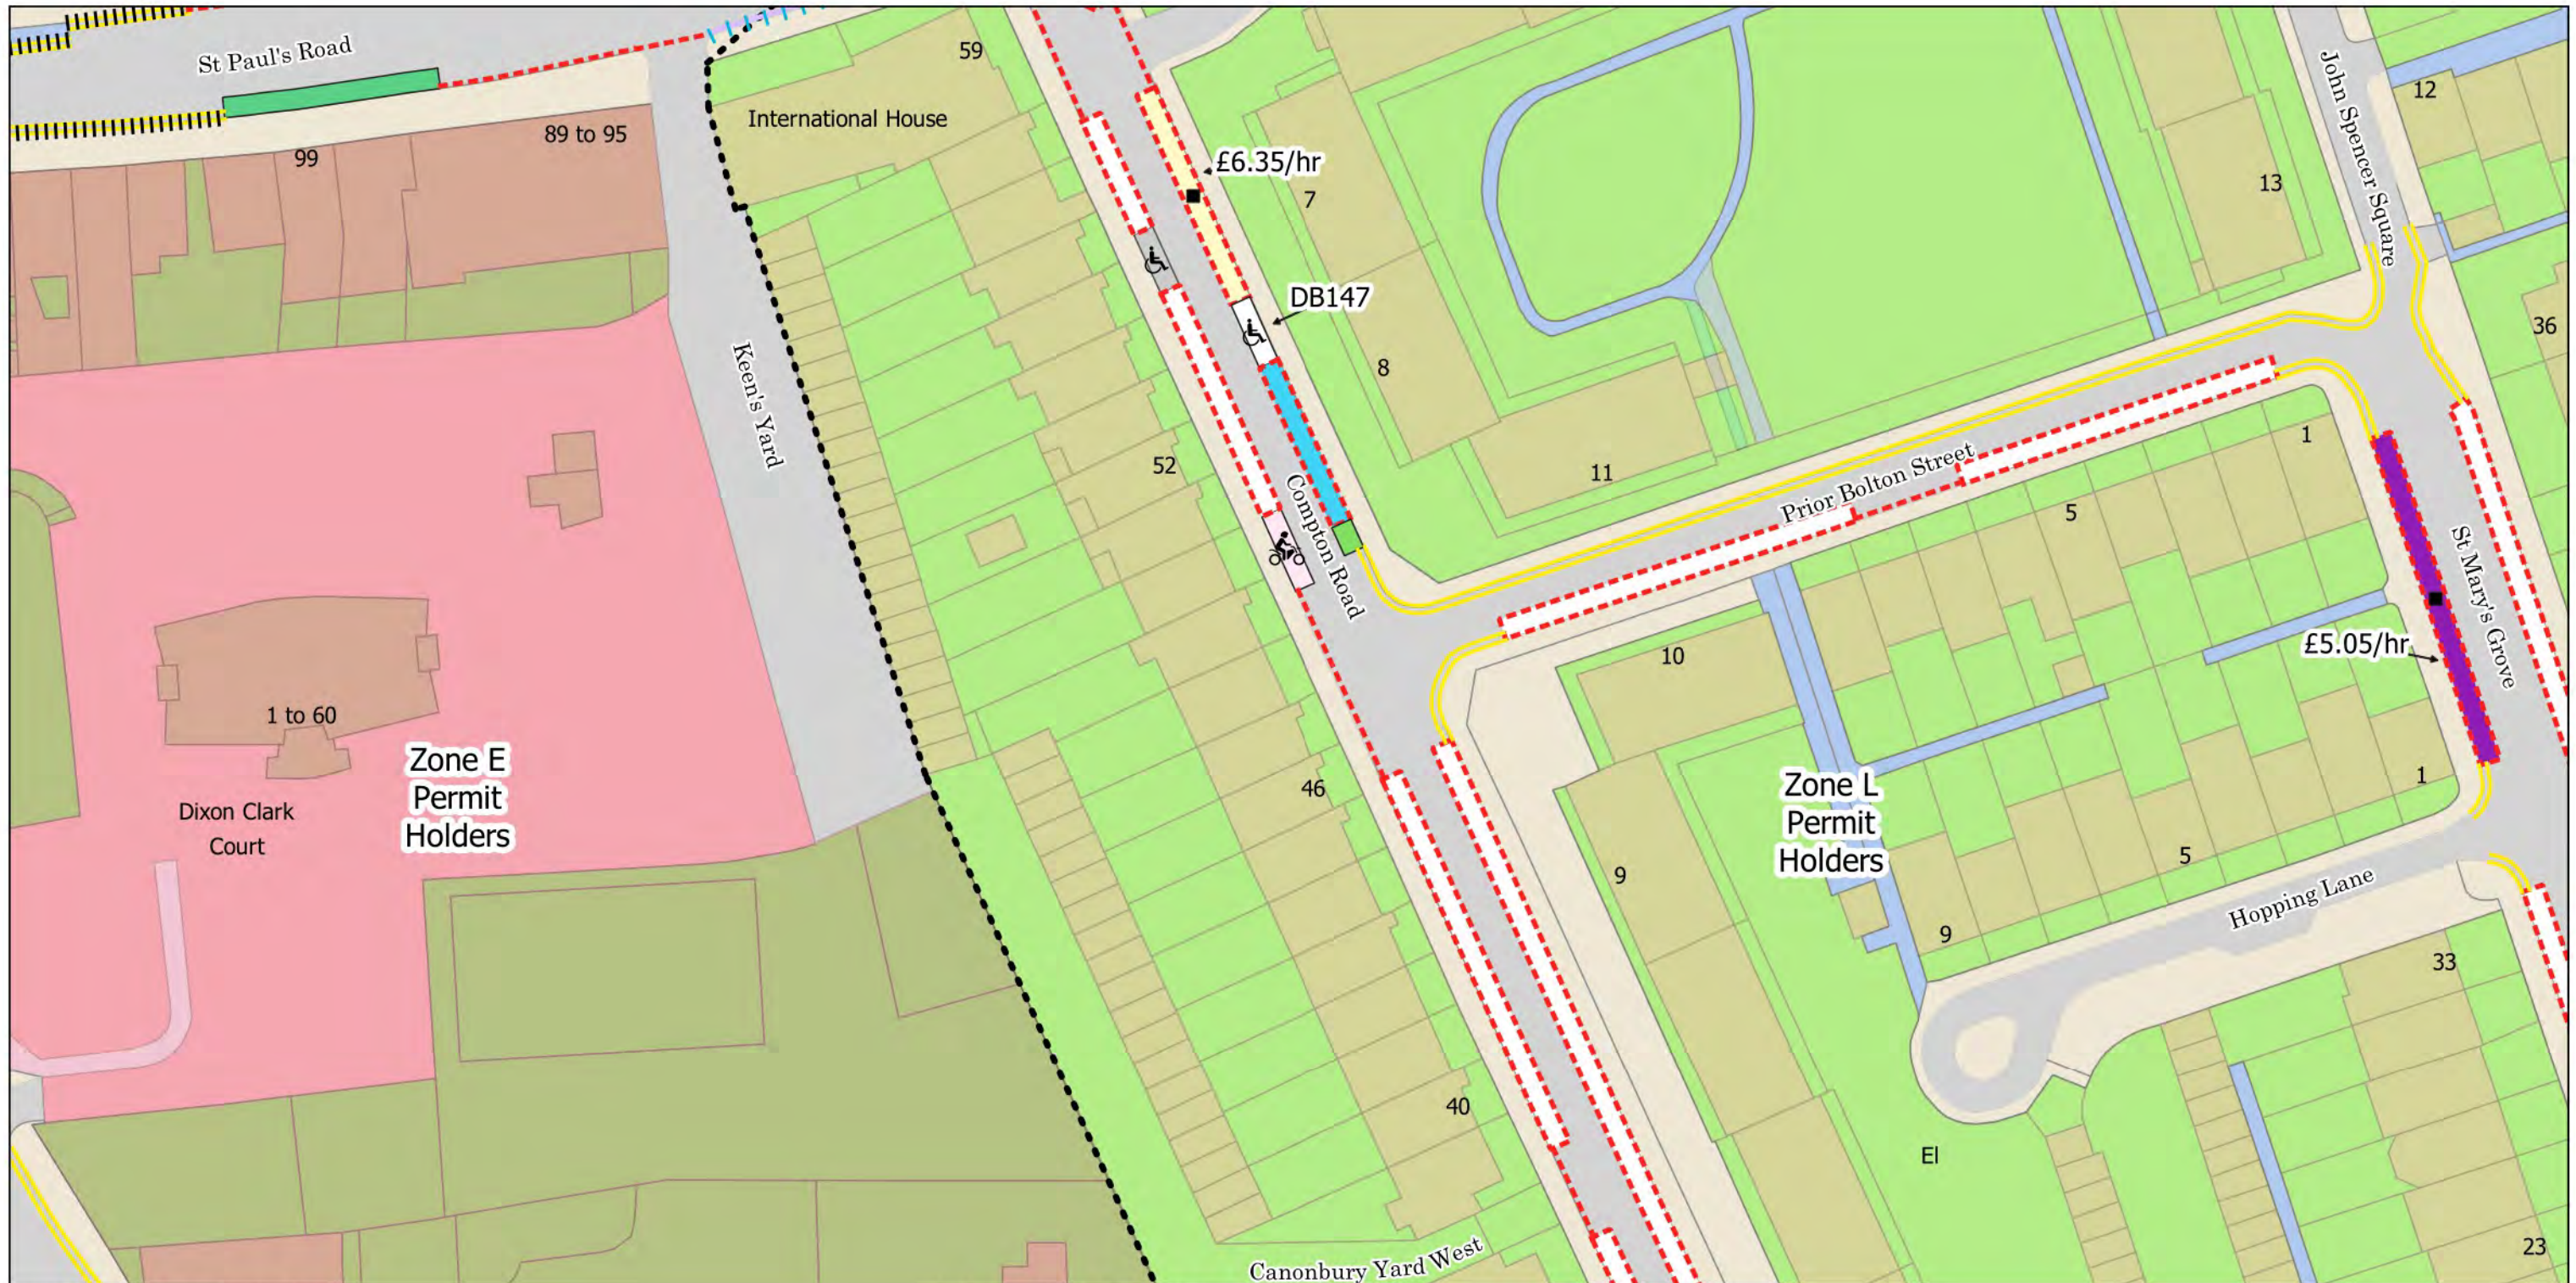

- ||||| No Loading at any time
- ||| No Loading Mon-Fri 7am-10am 4pm-7pm
- ==== No Waiting at any time
- ==== No Waiting Mon-Sat 7am-7pm
- ----- No Waiting Mon-Fri 8.30am-6.30pm Sat 8.30am-1.30pm and match days
- 🛵 Solo Motorcycle Parking Place
- 🚗 Resident Permit Mon-Fri 8.30am-6.30pm Sat 8.30am-1.30pm and match days
- ♿ Disabled Persons Parking Place
- ♿ Dedicated Disabled Persons Parking Place
- 🚗 Business Permit Mon-Fri 8.30am-6.30pm Sat 8.30am-1.30pm and match days
- 🚌 Bus Stop
- 📞 2h Pay by Phone (1h NR) or Permit Holders Mon-Fri 8.30am-6.30pm Sat 8.30am-1.30pm and match days
- 📞 2h Pay by Phone (1h NR) Mon-Fri 8.30am-6.30pm Sat 8.30am-1.30pm and match days
- ⋯ Controlled Parking Zone Boundary