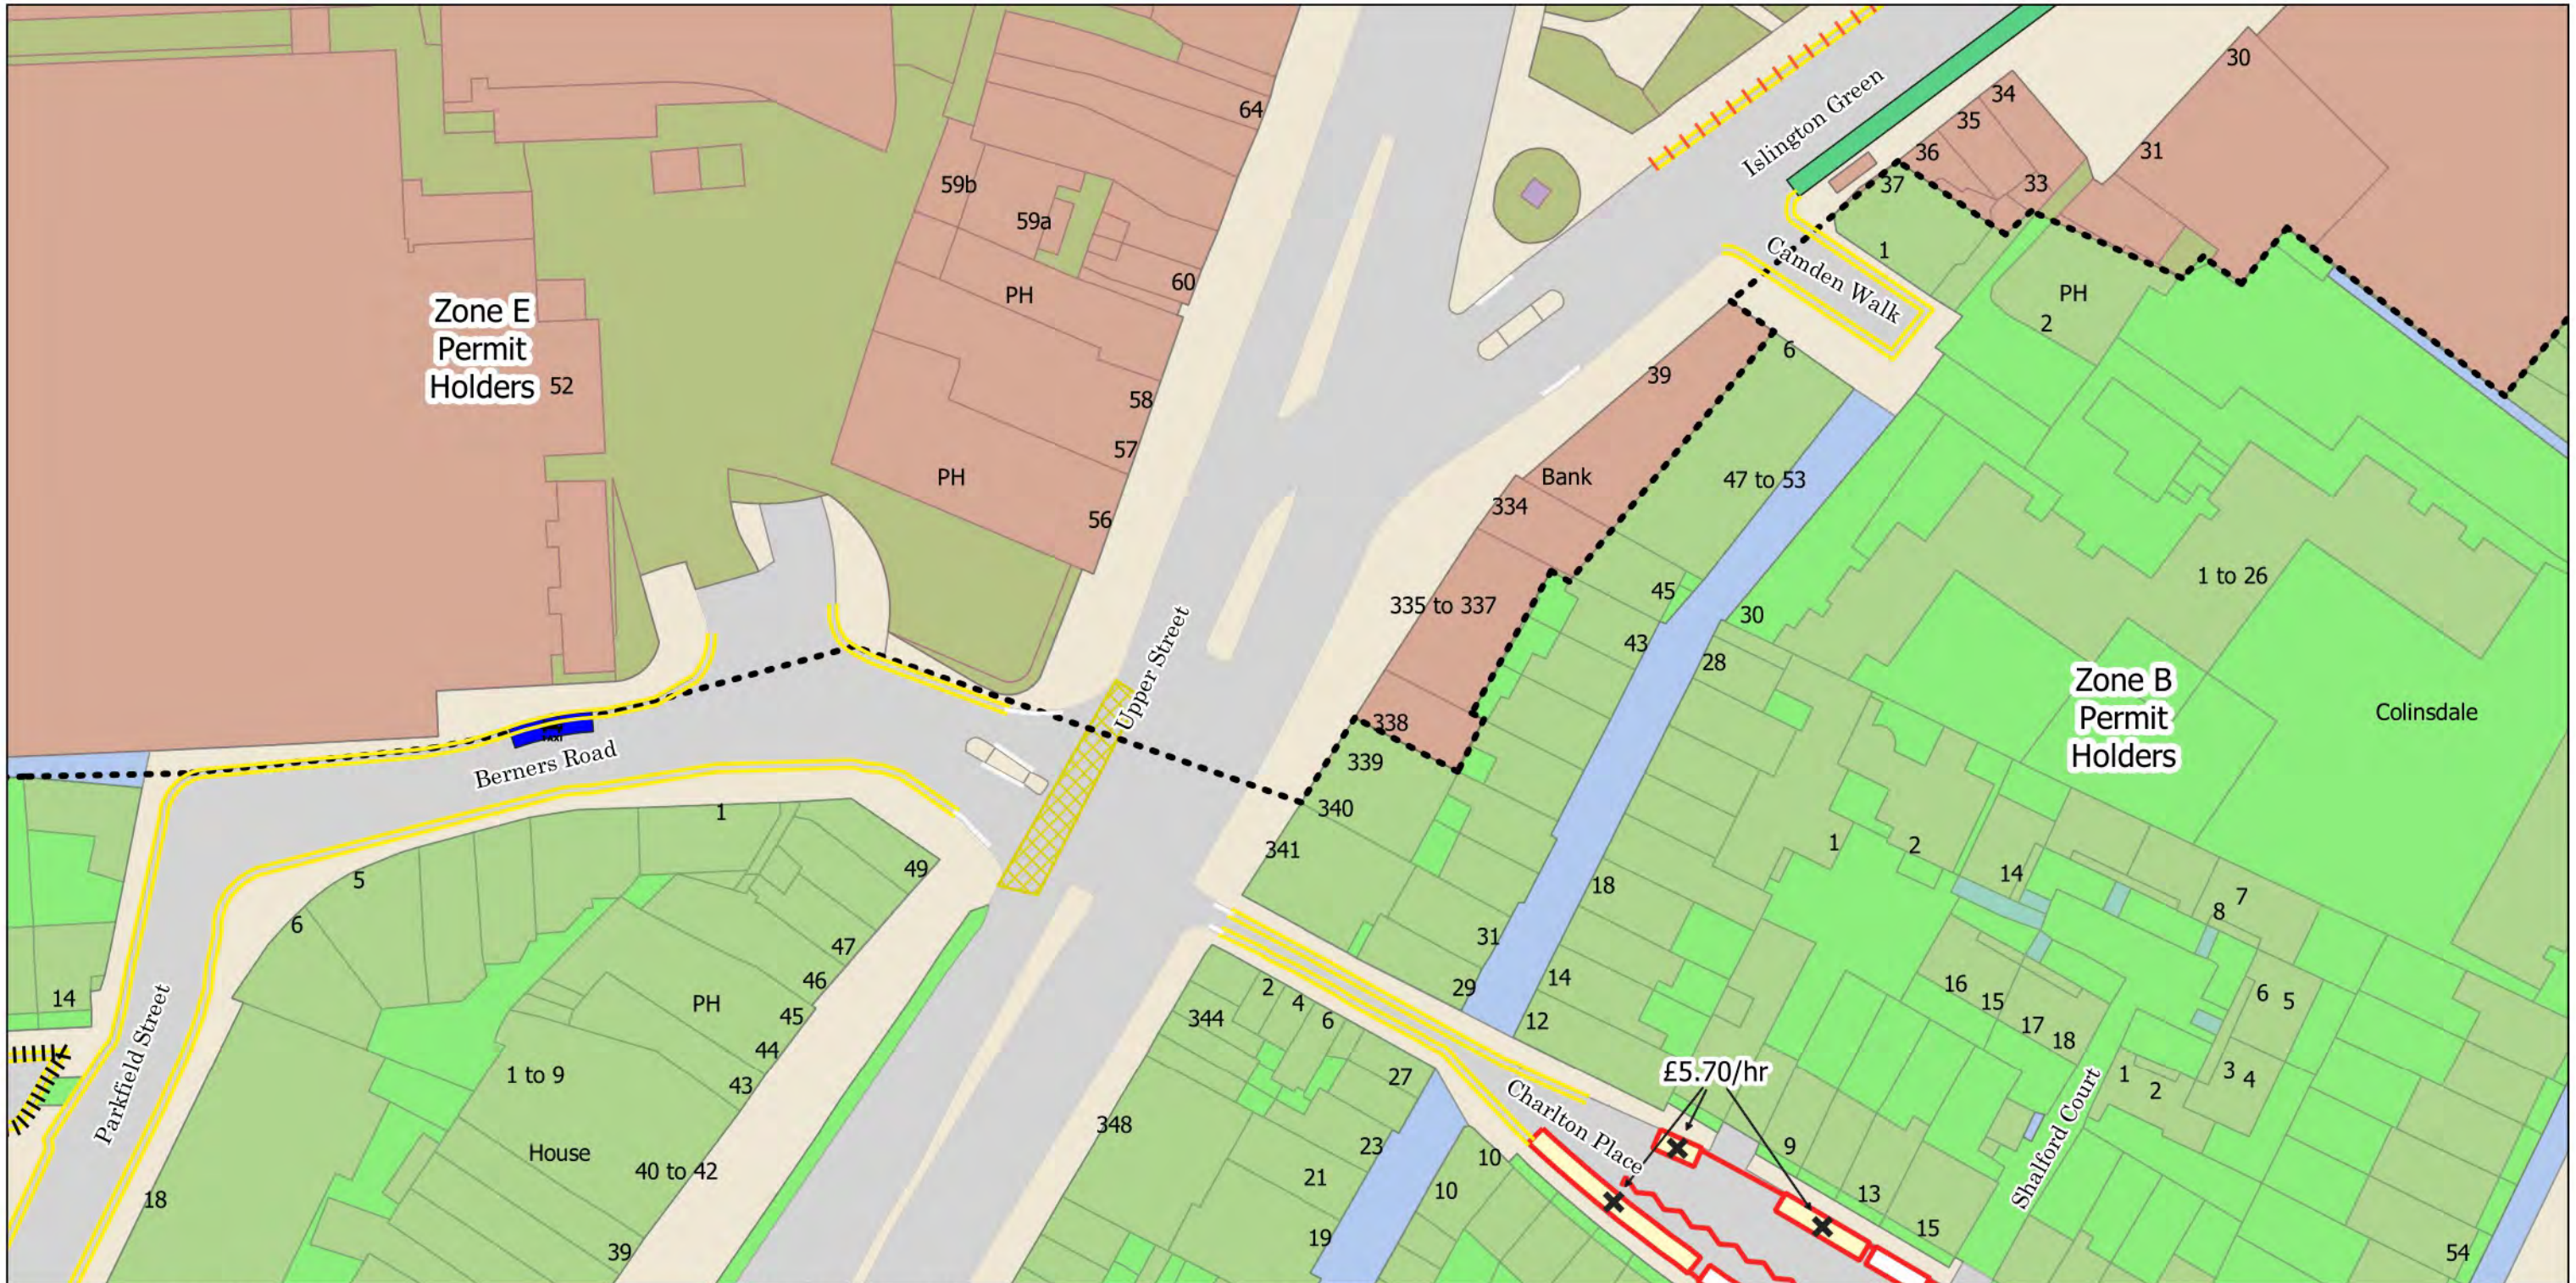

- No Stopping at any time
- ||||| No Loading at any time
- ||| No Loading Mon-Fri 8am-9.30am 4pm-7pm
- No Waiting at any time
- No Waiting Mon-Fri 8.30am-6.30pm Sat 8.30am-1.30pm
- 🚕 Taxi Bay
- 🚏 Bus Stop
- ⓧ 4h Pay by Phone (1h NR) Mon-Fri 8.30am-6.30pm Sat 8.30am-1.30pm
- --- Controlled Parking Zone Boundary
- 🚗 Resident Permit Mon-Fri 8.30am-6.30pm Sat 8.30am-1.30pm