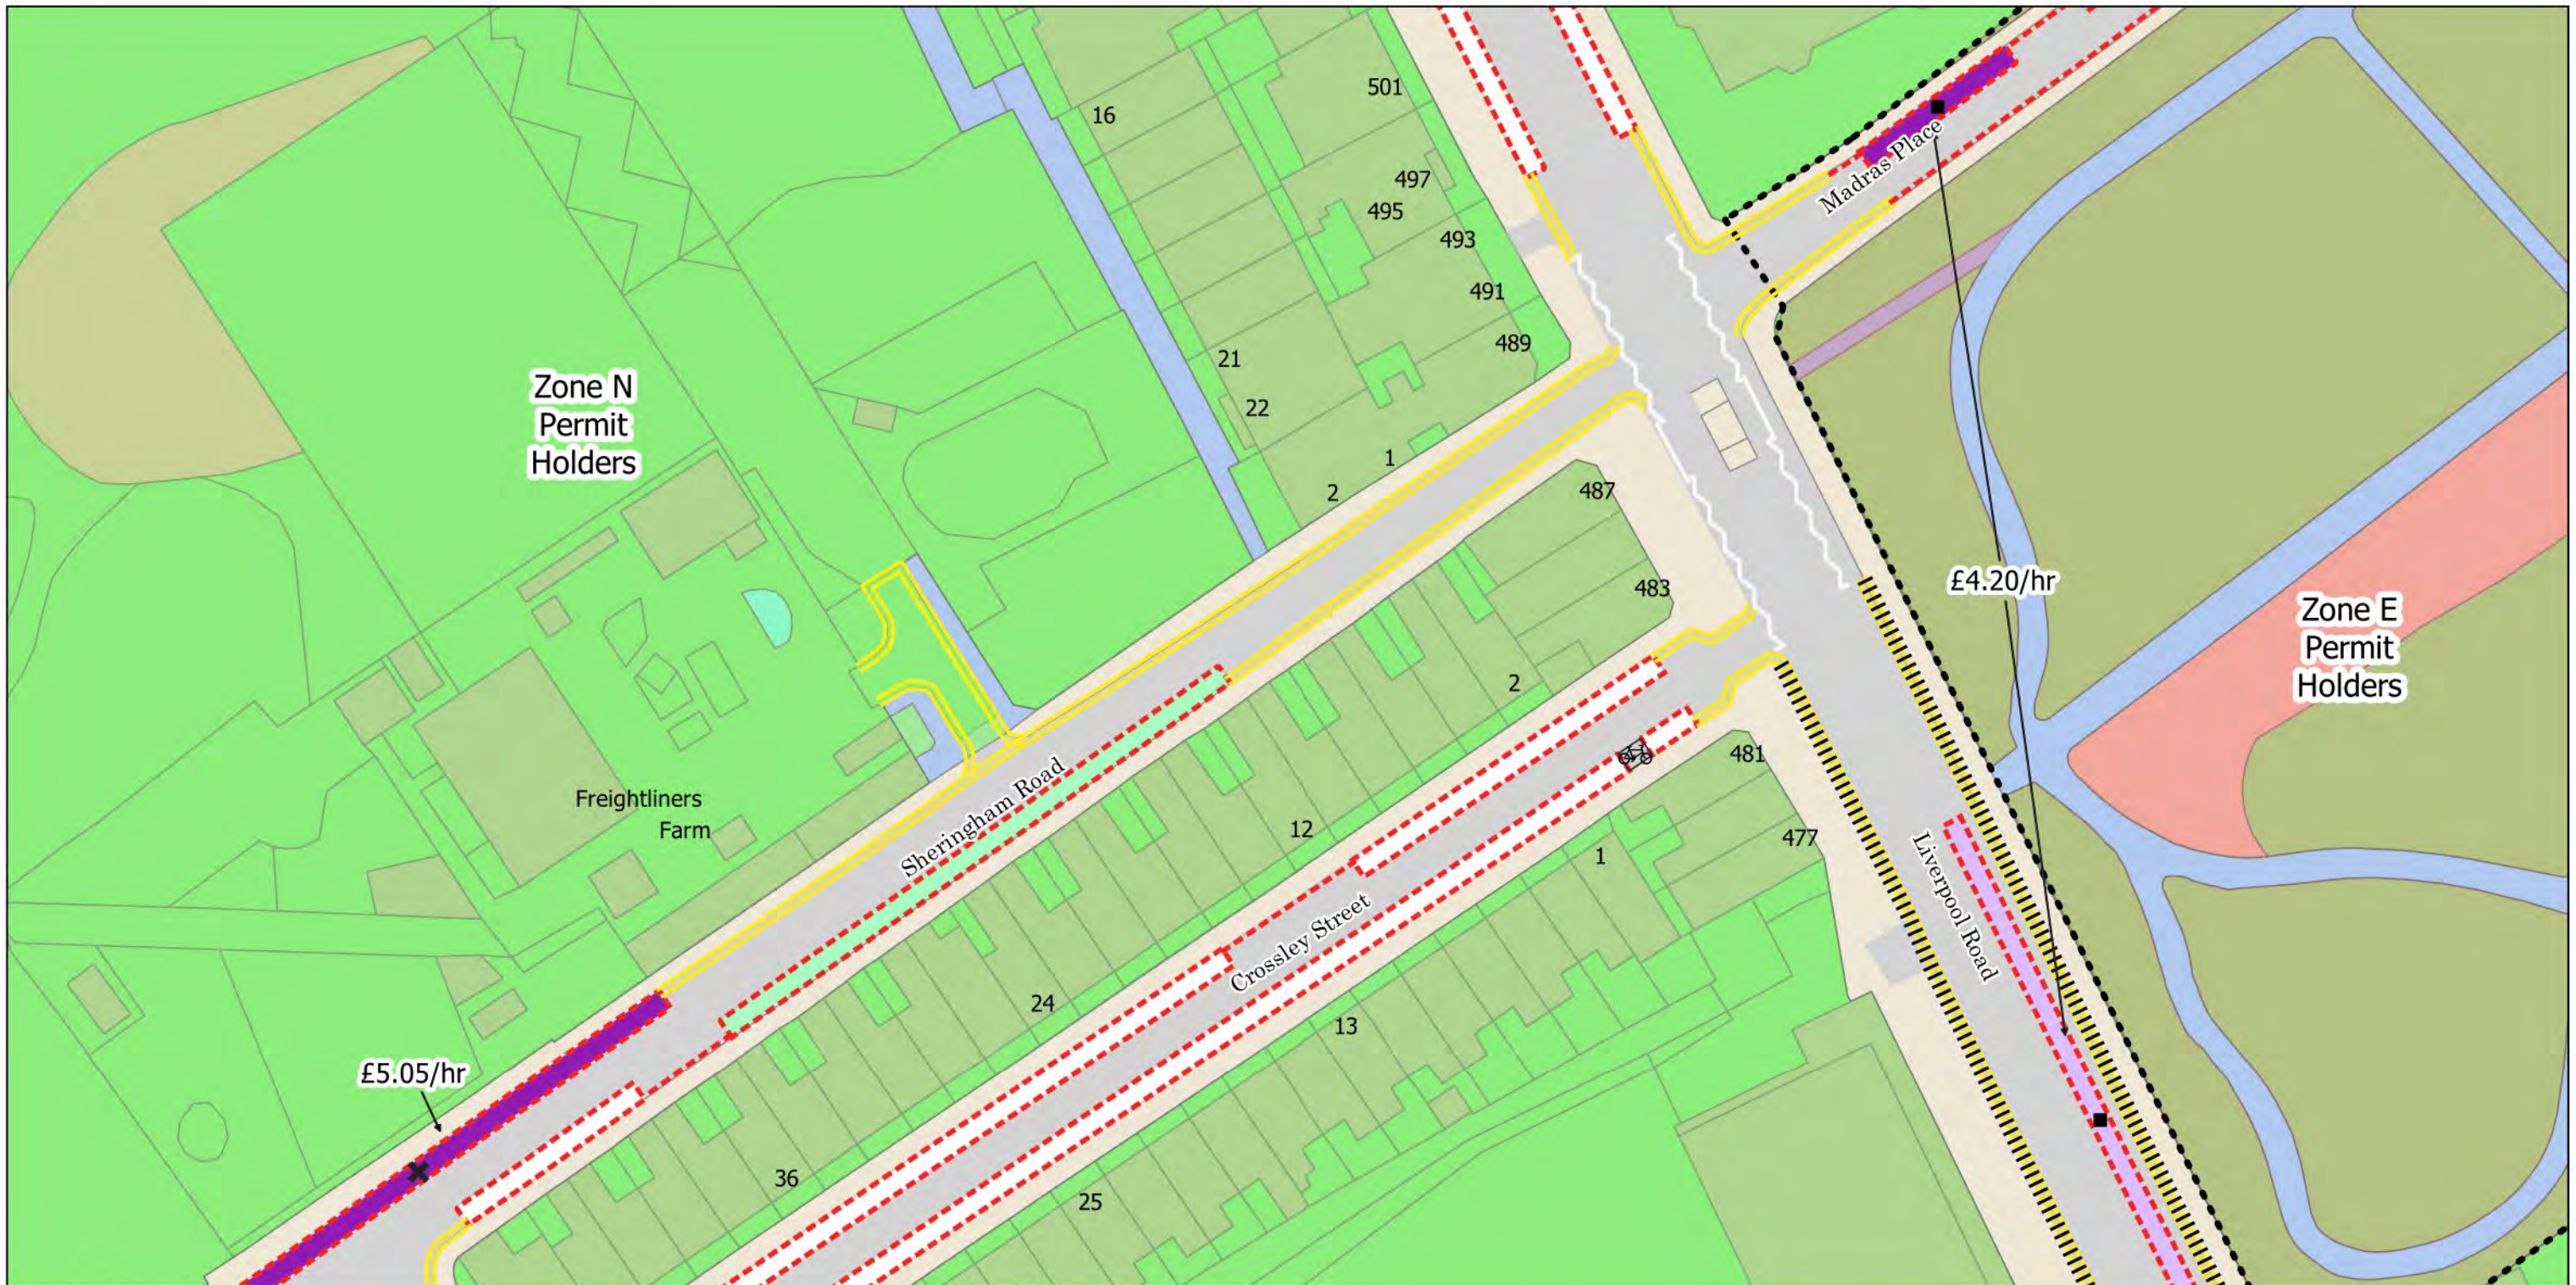

- No Stopping at any time
- ||||| No Loading at any time
- No Waiting at any time
- - - No Waiting Mon-Fri 8.30am-6.30pm Sat 8.30am-1.30pm and match days
- - - Resident Permit Mon-Fri 8.30am-6.30pm Sat 8.30am-1.30pm and match days
- - - Permit Holder Bay Mon-Fri 8.30am-6.30pm Sat 8.30am-1.30pm and match days
- 🚲 Bikehangar
- ⓧ 4h Pay by Phone (1h NR) or Permit Holders Mon-Fri 8.30am-6.30pm Sat 8.30am-1.30pm and match days
- 2h Pay by Phone (1h NR) or Resident Permit Mon-Fri 8.30am-6.30pm Sat 8.30am-1.30pm and match days
- 2h Pay by Phone (1h NR) or Permit Holders Mon-Fri 8.30am-6.30pm Sat 8.30am-1.30pm and match days
- ⋯ Controlled Parking Zone Boundary