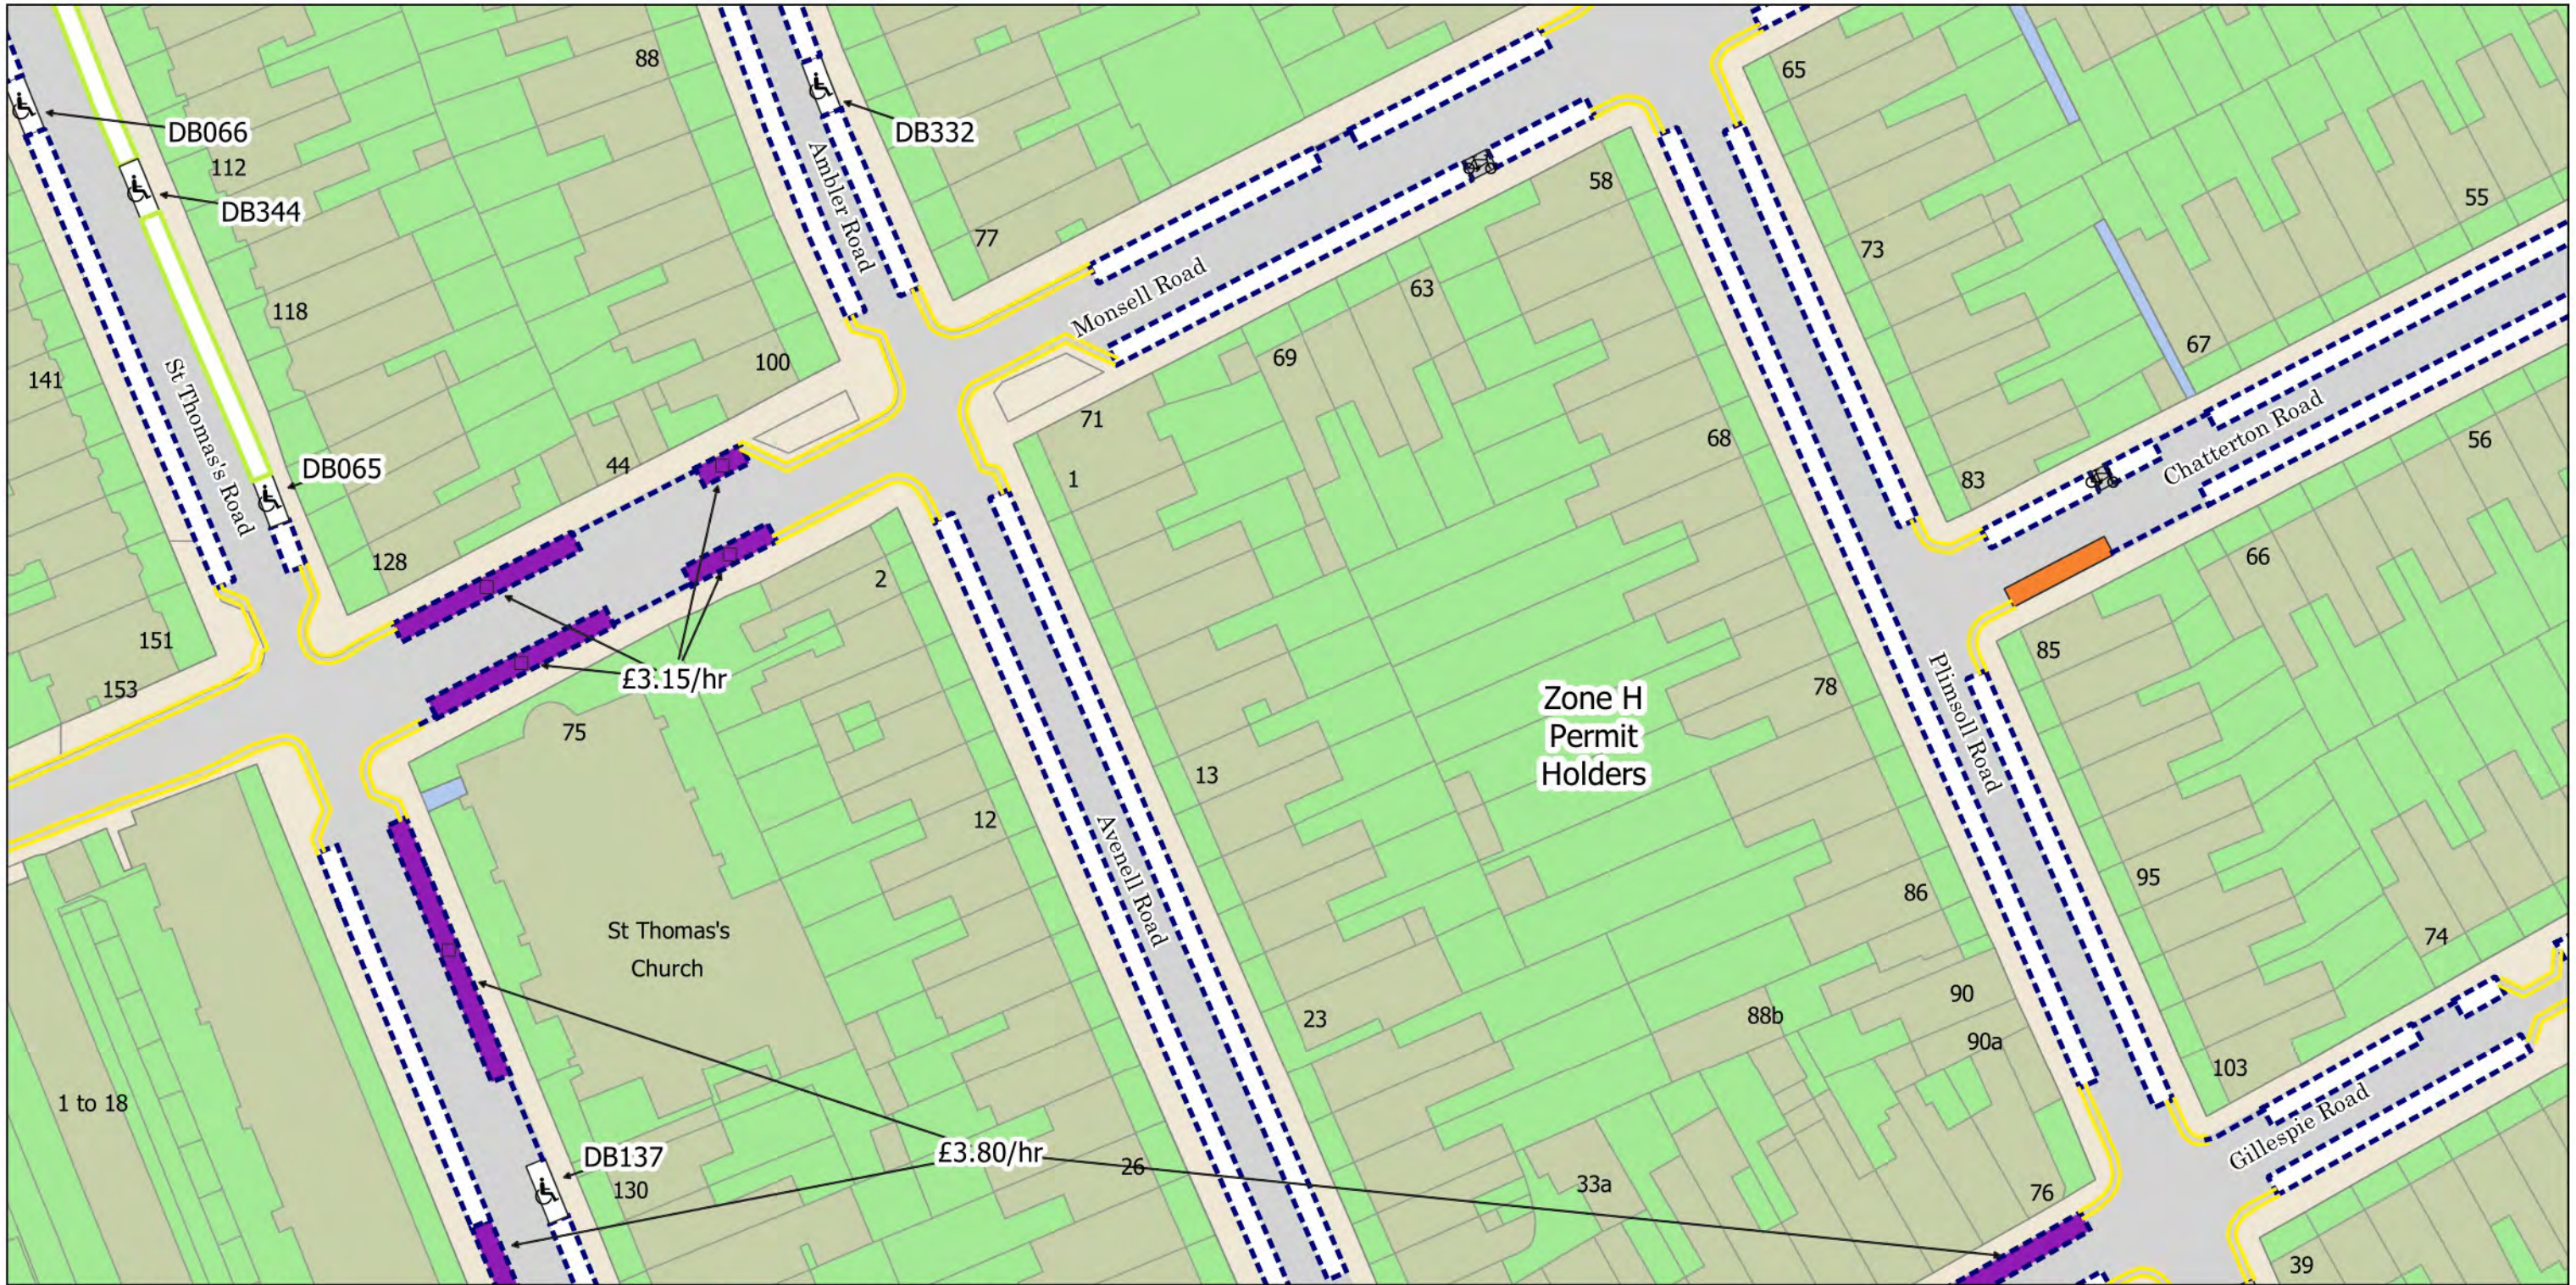

- No Waiting at any time
- No Waiting Mon-Sat 8.30am-6.30pm and match days
- Resident Permit Mon-Sat 8.30am-6.30pm and match days
- Resident Permit Mon-Fri 8.30am-6.30pm
- Dedicated Disabled Persons Parking Place
- Car Club Parking Place
- 2h Pay by Phone or Permit Holders Mon-Sat 8.30am-6.30pm and match days
- 2h Pay by Phone (1h NR) or Permit Holders Mon-Sat 8.30am-6.30pm and match days
- Bikehangar