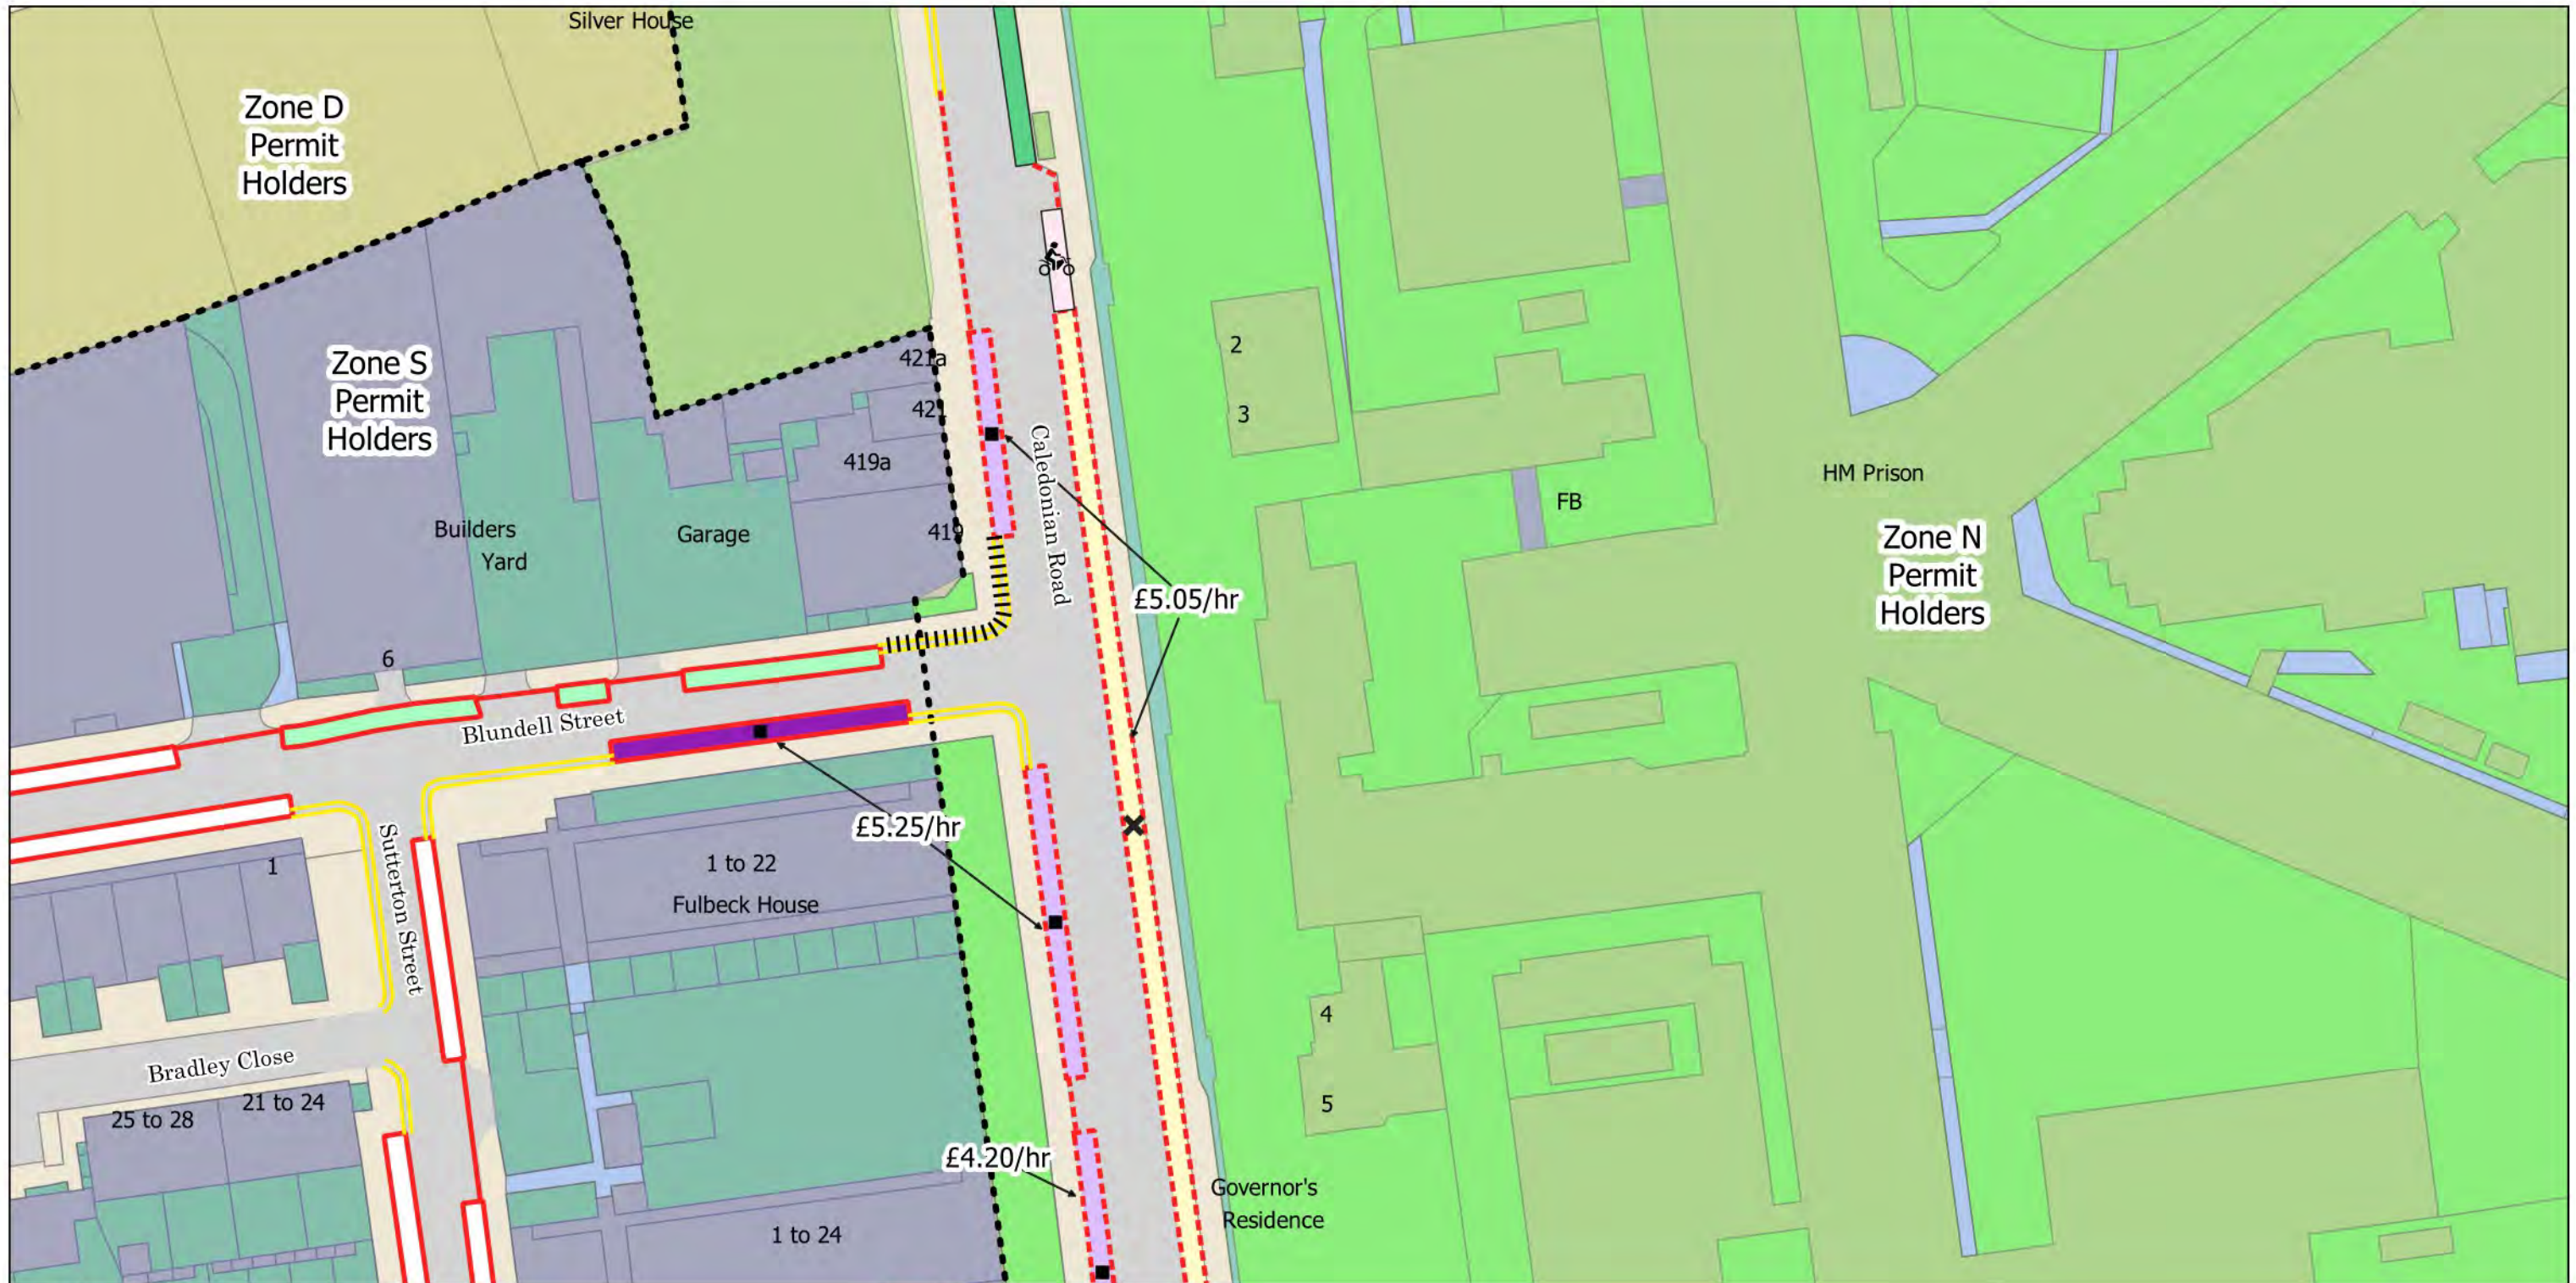

- ||||| No Loading at any time
- ==== No Waiting at any time
- No Waiting Mon-Fri 8.30am-6.30pm Sat 8.30am-1.30pm
- - - No Waiting Mon-Fri 8.30am-6.30pm Sat 8.30am-1.30pm and match days
- 🏍️ Solo Motorcycle Parking Place
- ▭ Resident Permit Mon-Fri 8.30am-6.30pm Sat 8.30am-1.30pm
- ▭ Permit Holder Bay Mon-Fri 8.30am-6.30pm Sat 8.30am-1.30pm
- ▭ Bus Stop
- ⊗ 4h Pay by Phone (1h NR) Mon-Fri 8.30am-6.30pm Sat 8.30am-1.30pm and match days
- ▣ 2h Pay by Phone (1h NR) or Resident Permit Mon-Fri 8.30am-6.30pm Sat 8.30am-1.30pm and match days
- ▣ 2h Pay by Phone (1h NR) or Permit Holders Mon-Fri 8.30am-6.30pm Sat 8.30am-1.30pm
- - - Controlled Parking Zone Boundary