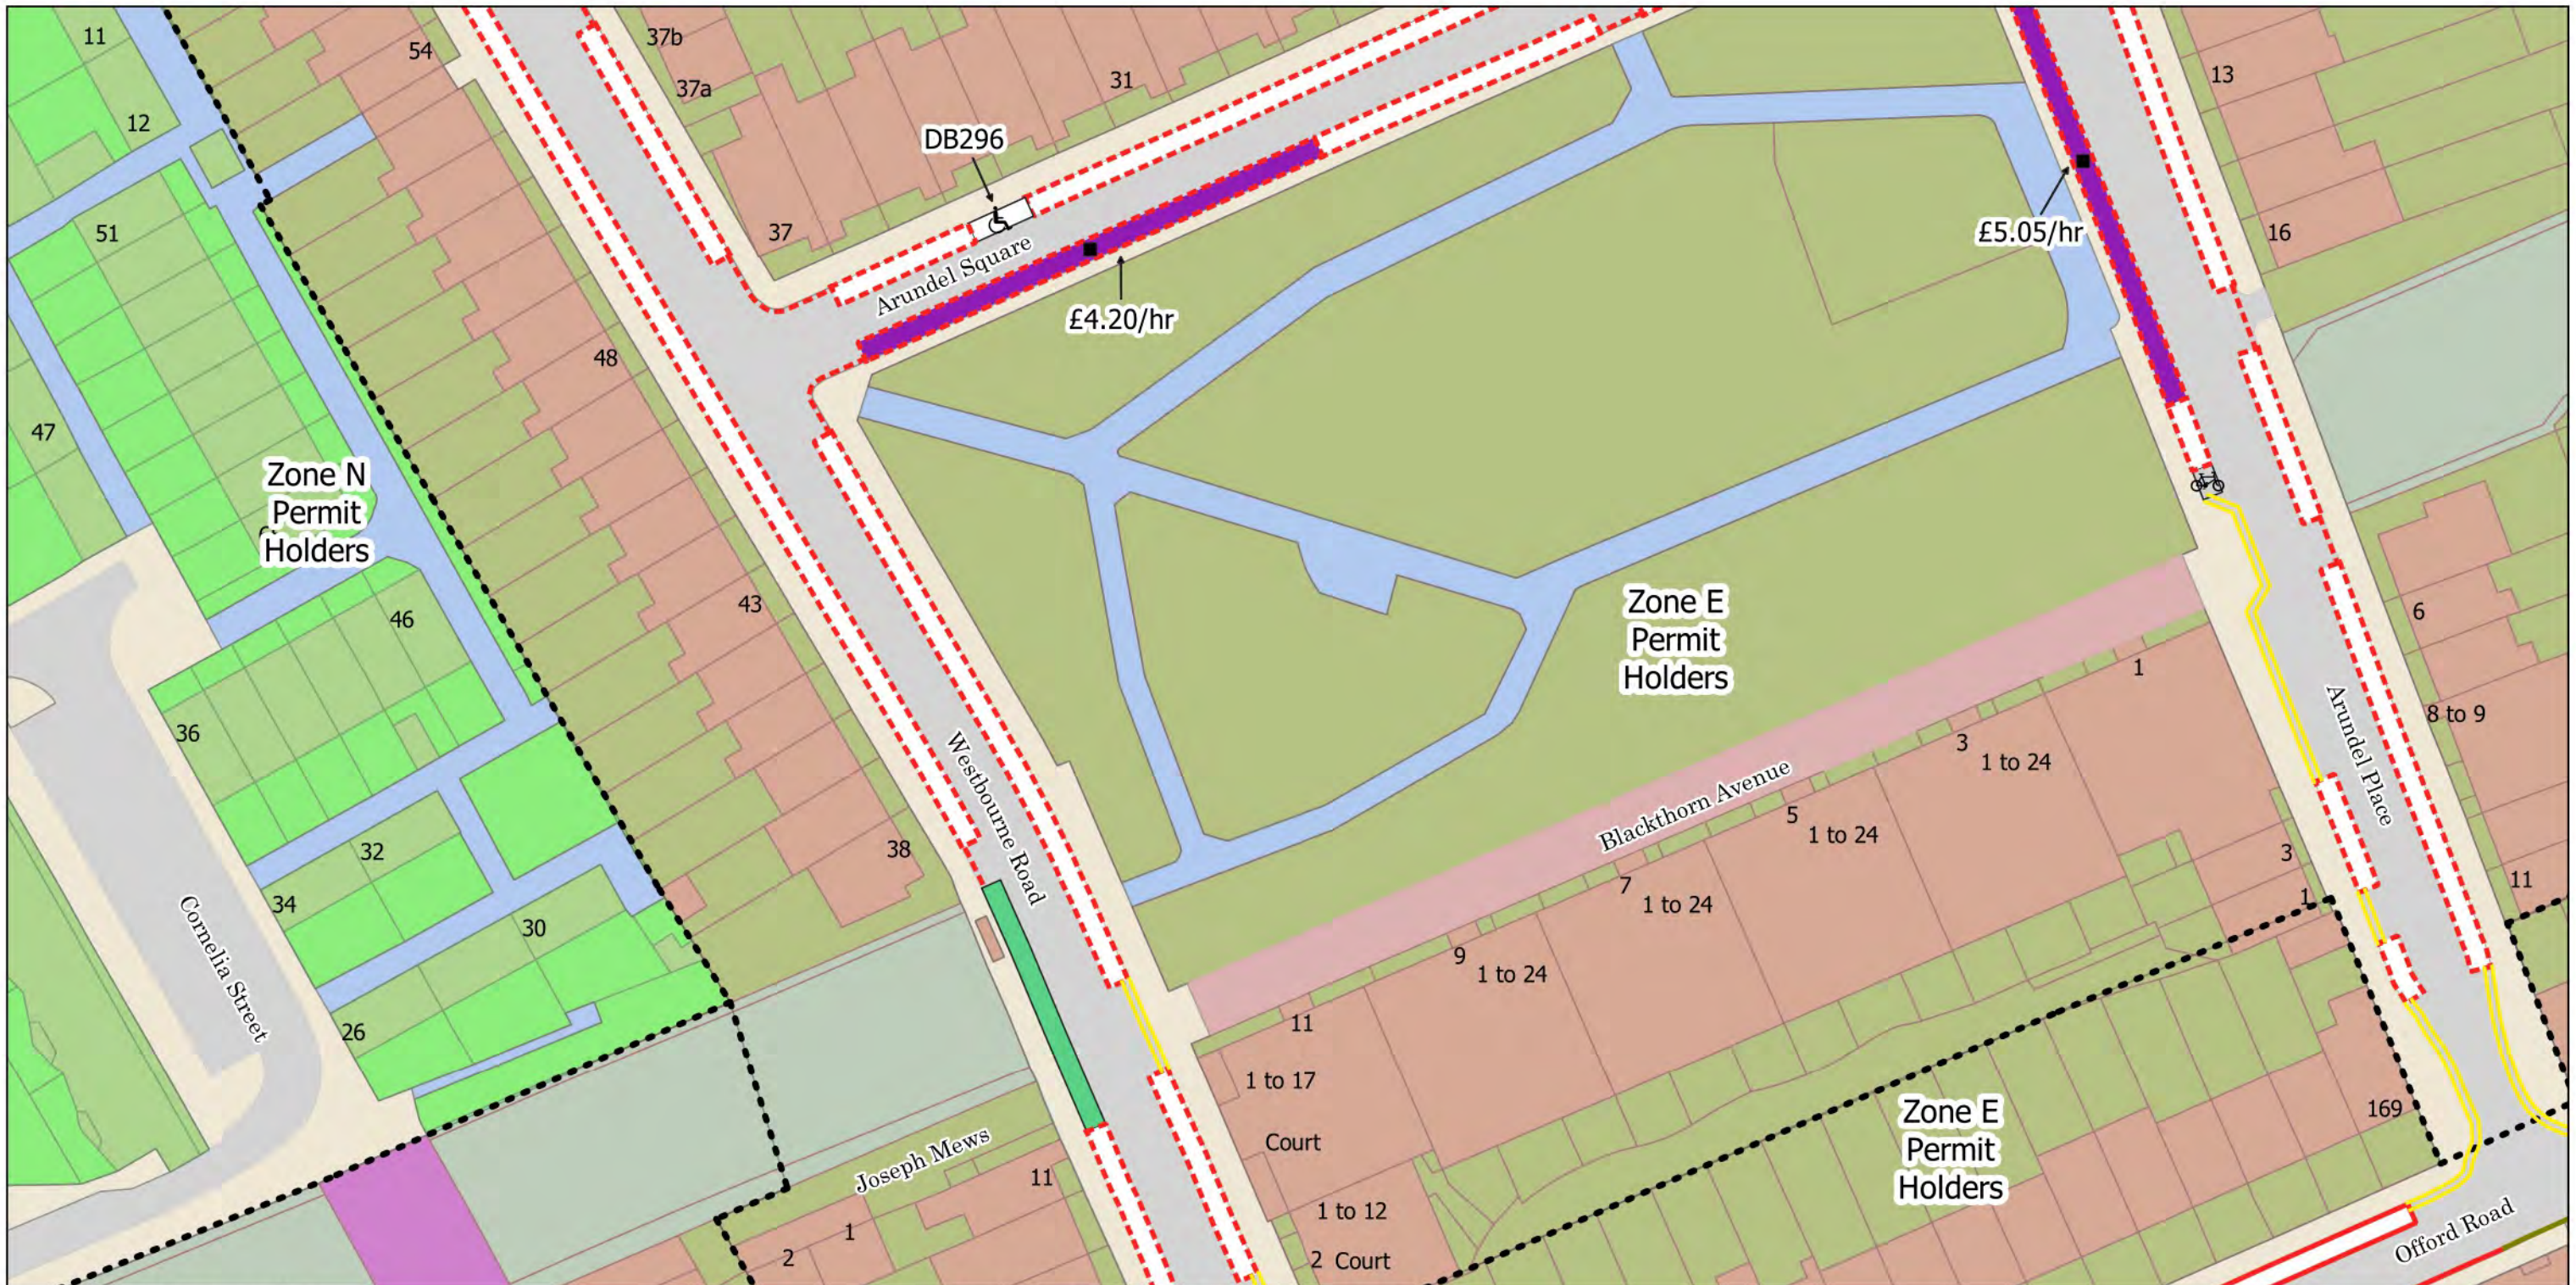

- No Waiting at any time
- No Waiting Mon-Fri 8.30am-6.30pm Sat 8.30am-1.30pm
- No Waiting Mon-Sat 8am-6.30pm
- No Waiting Mon-Fri 8.30am-6.30pm Sat 8.30am-1.30pm and match days
- Resident Permit Mon-Fri 8.30am-6.30pm Sat 8.30am-1.30pm and match days
- Resident Permit Mon-Fri 8.30am-6.30pm Sat 8.30am-1.30pm
- Dedicated Disabled Persons Parking Place
- Bus Stop
- Bikehangar
- 2h Pay by Phone (1h NR) or Permit Holders Mon-Fri 8.30am-6.30pm Sat 8.30am-1.30pm and match days
- Controlled Parking Zone Boundary