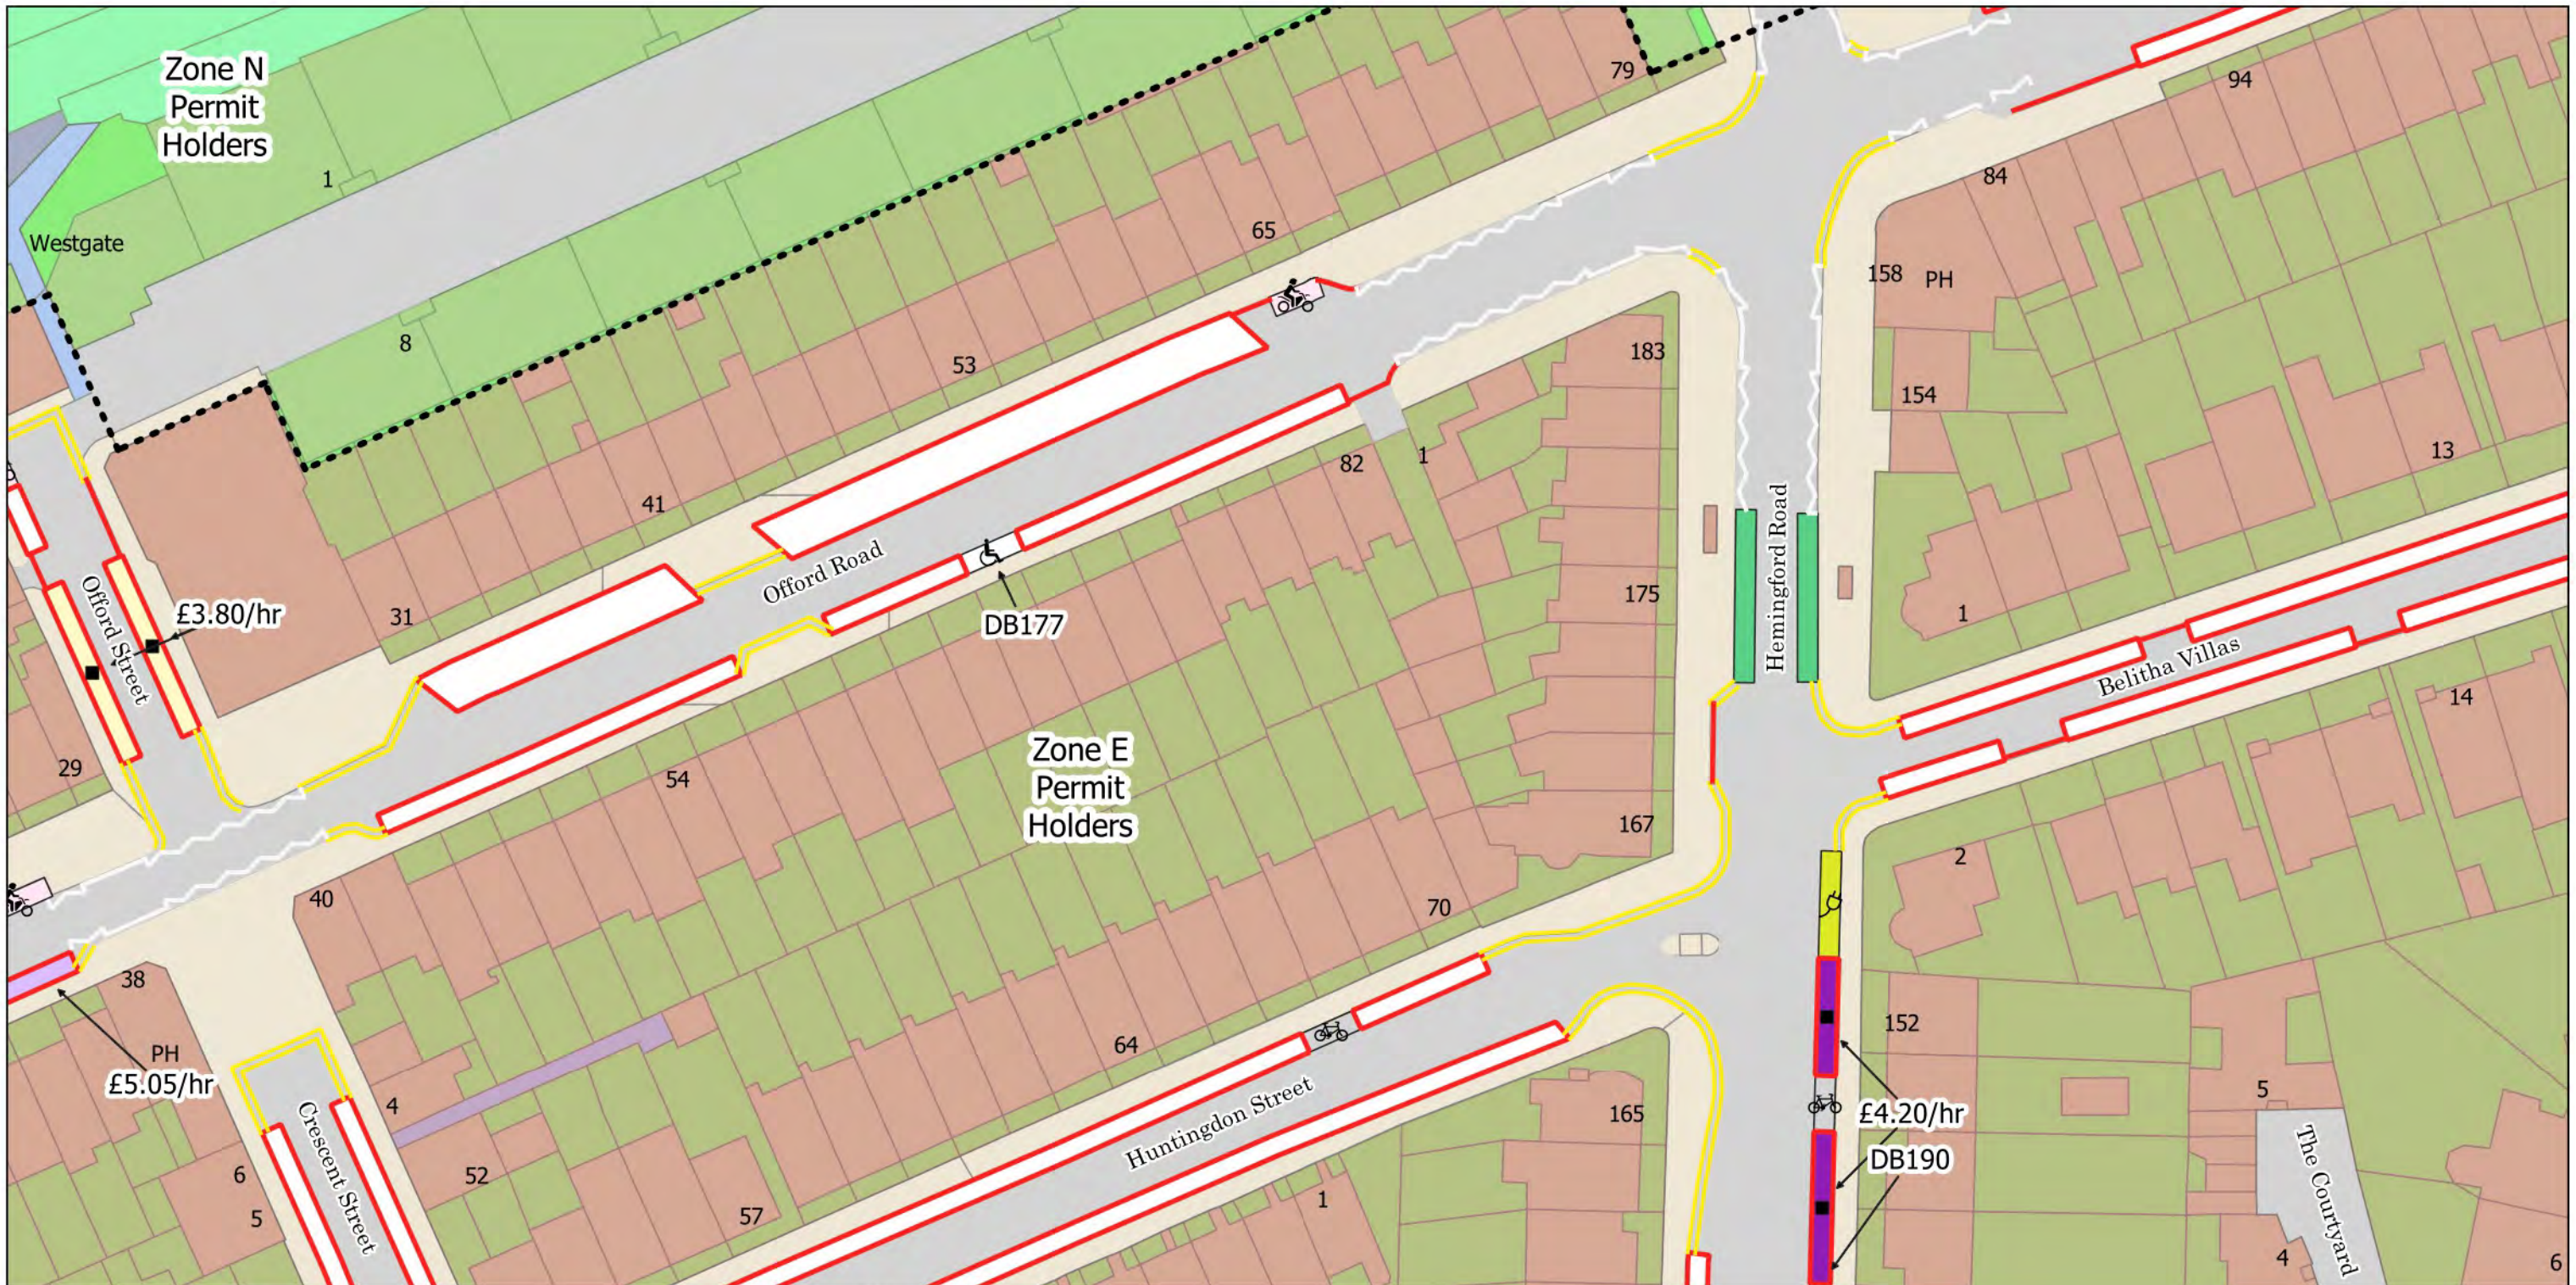

- No Stopping at any time
- No Waiting at any time
- No Waiting Mon-Fri 8.30am-6.30pm Sat 8.30am-1.30pm
- 🏍️ Solo Motorcycle Parking Place
- Resident Permit Mon-Fri 8.30am-6.30pm Sat 8.30am-1.30pm
- 🔌 Electric Vehicle Charging Point Parking Place
- ♿️ Dedicated Disabled Persons Parking Place
- Bus Stop
- 🚲 Bikehangar
- 2h Pay by Phone (1h NR) or Resident Permit Mon-Fri 8.30am-6.30pm Sat 8.30am-1.30pm
- 2h Pay by Phone (1h NR) or Permit Holders Mon-Fri 8.30am-6.30pm Sat 8.30am-1.30pm
- 2h Pay by Phone (1h NR) Mon-Fri 8.30am-6.30pm Sat 8.30am-1.30pm
- Controlled Parking Zone Boundary