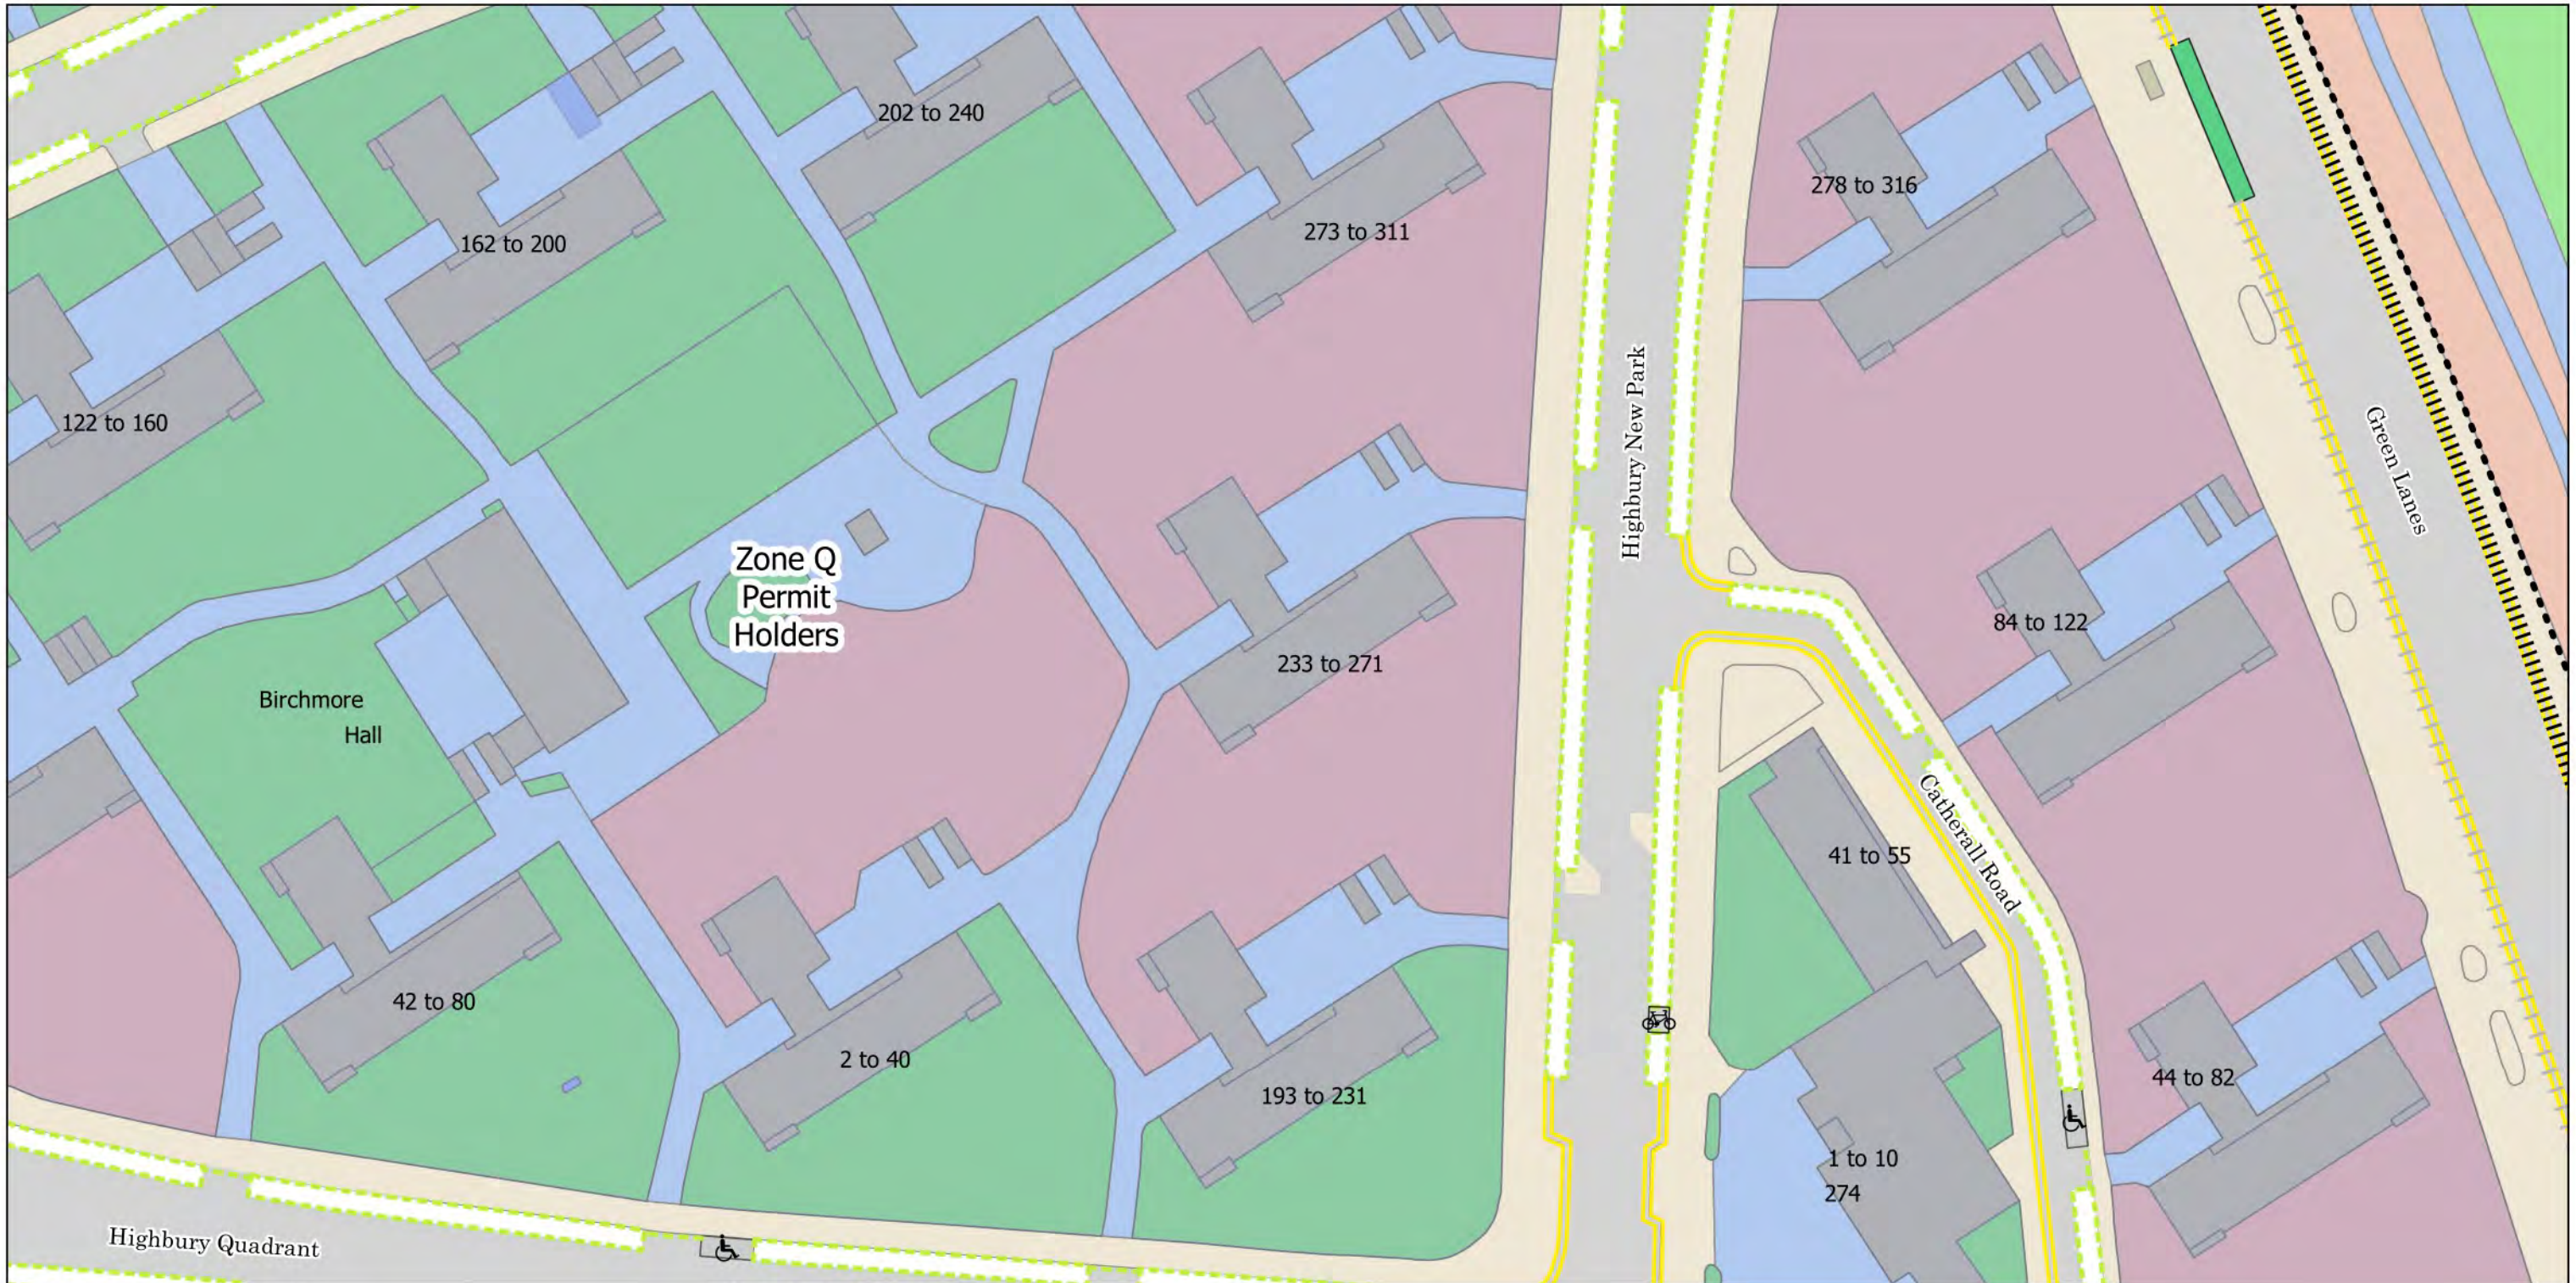

- ||||| No Loading at any time
- | | | No Loading Mon-Fri 8am-9.30am 4.30pm-6.30pm
- ==== No Waiting at any time
- ----- No Waiting Mon-Fri 8.30am-6.30pm and match days
- - - - Resident Permit Mon-Fri 8.30am-6.30pm and match days
- Disabled Persons Parking Place
- Bus Stop
- Bikehangar
- Controlled Parking Zone Boundary