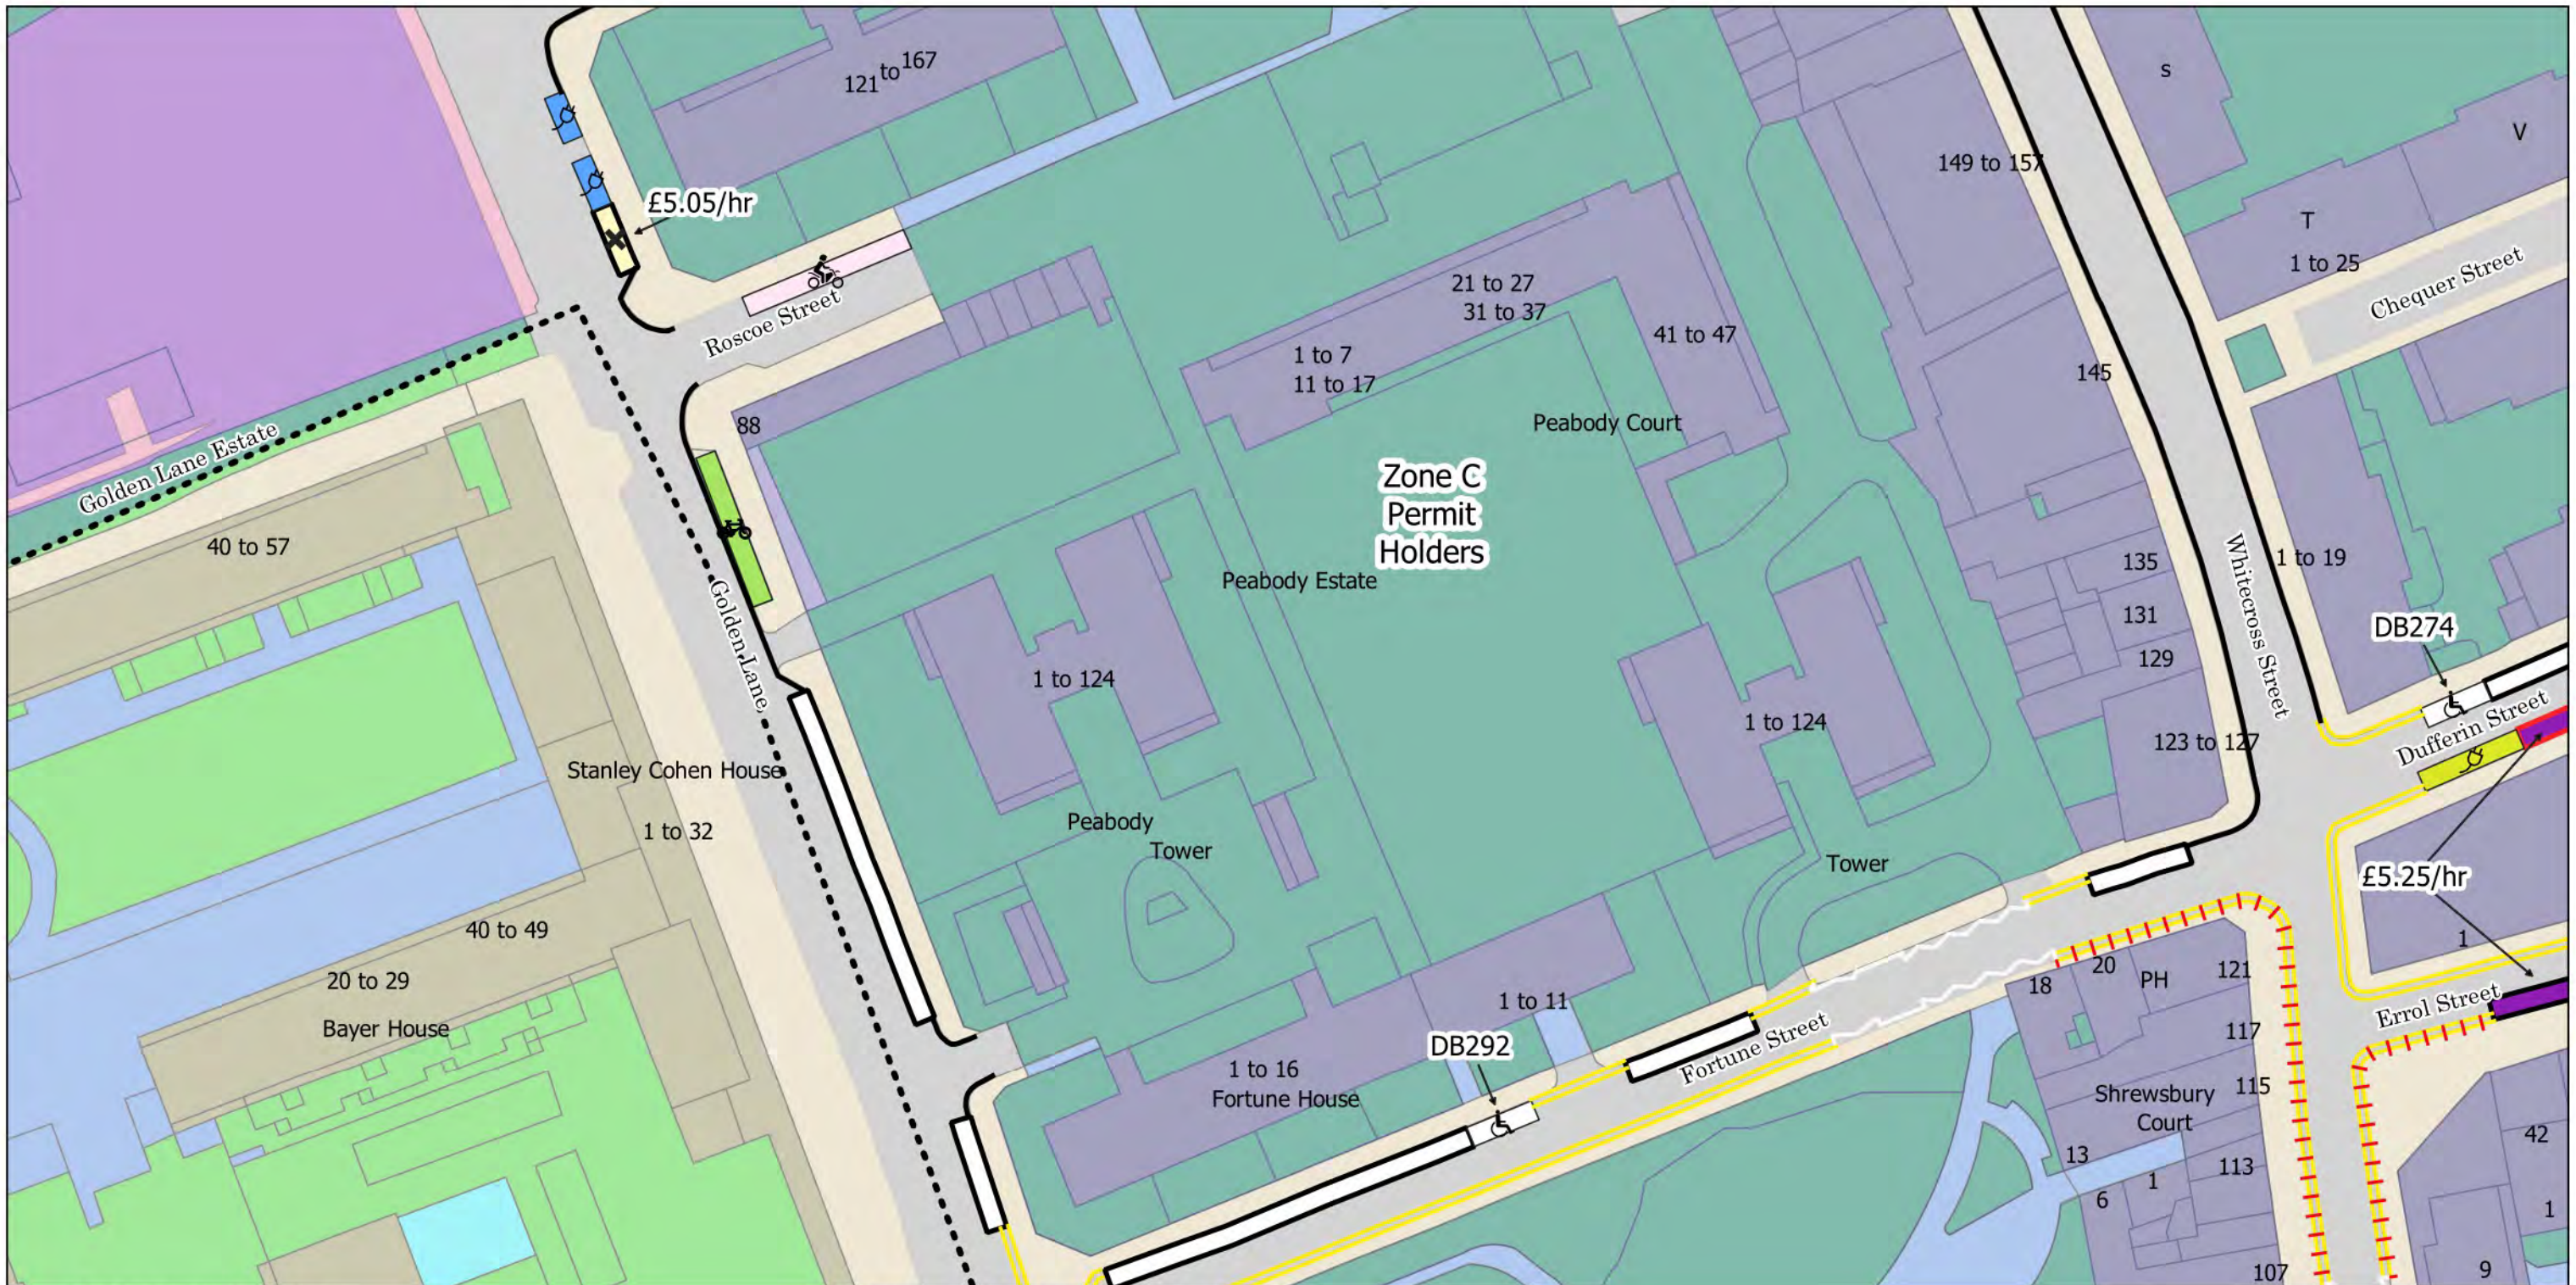

- No Stopping at any time
- No Loading Mon-Fri 8.30am-9.30am 3pm-4pm
- No Waiting at any time
- No Waiting Mon-Sat at any time Sun 12am-6am
- Solo Motorcycle Parking Place
- Resident Permit Mon-Sat at any time Sun 12am-6am
- Electric Vehicle Charging Point Parking Place 1h max stay (2h NR)
- Electric Vehicle Charging Point Parking Place
- Dedicated Disabled Persons Parking Place
- Cycle Hire
- 4h Pay by Phone (1h NR) or Permit Holders Mon-Sat at any time Sun 12am-6am
- 4h Pay by Phone (1h NR) Mon-Sat at any time Sun 12am-6am
- 2h Pay by Phone (1h NR) or Permit Holders Mon-Fri 8.30am-6.30pm Sat 8.30am-1.30pm
- Controlled Parking Zone Boundary