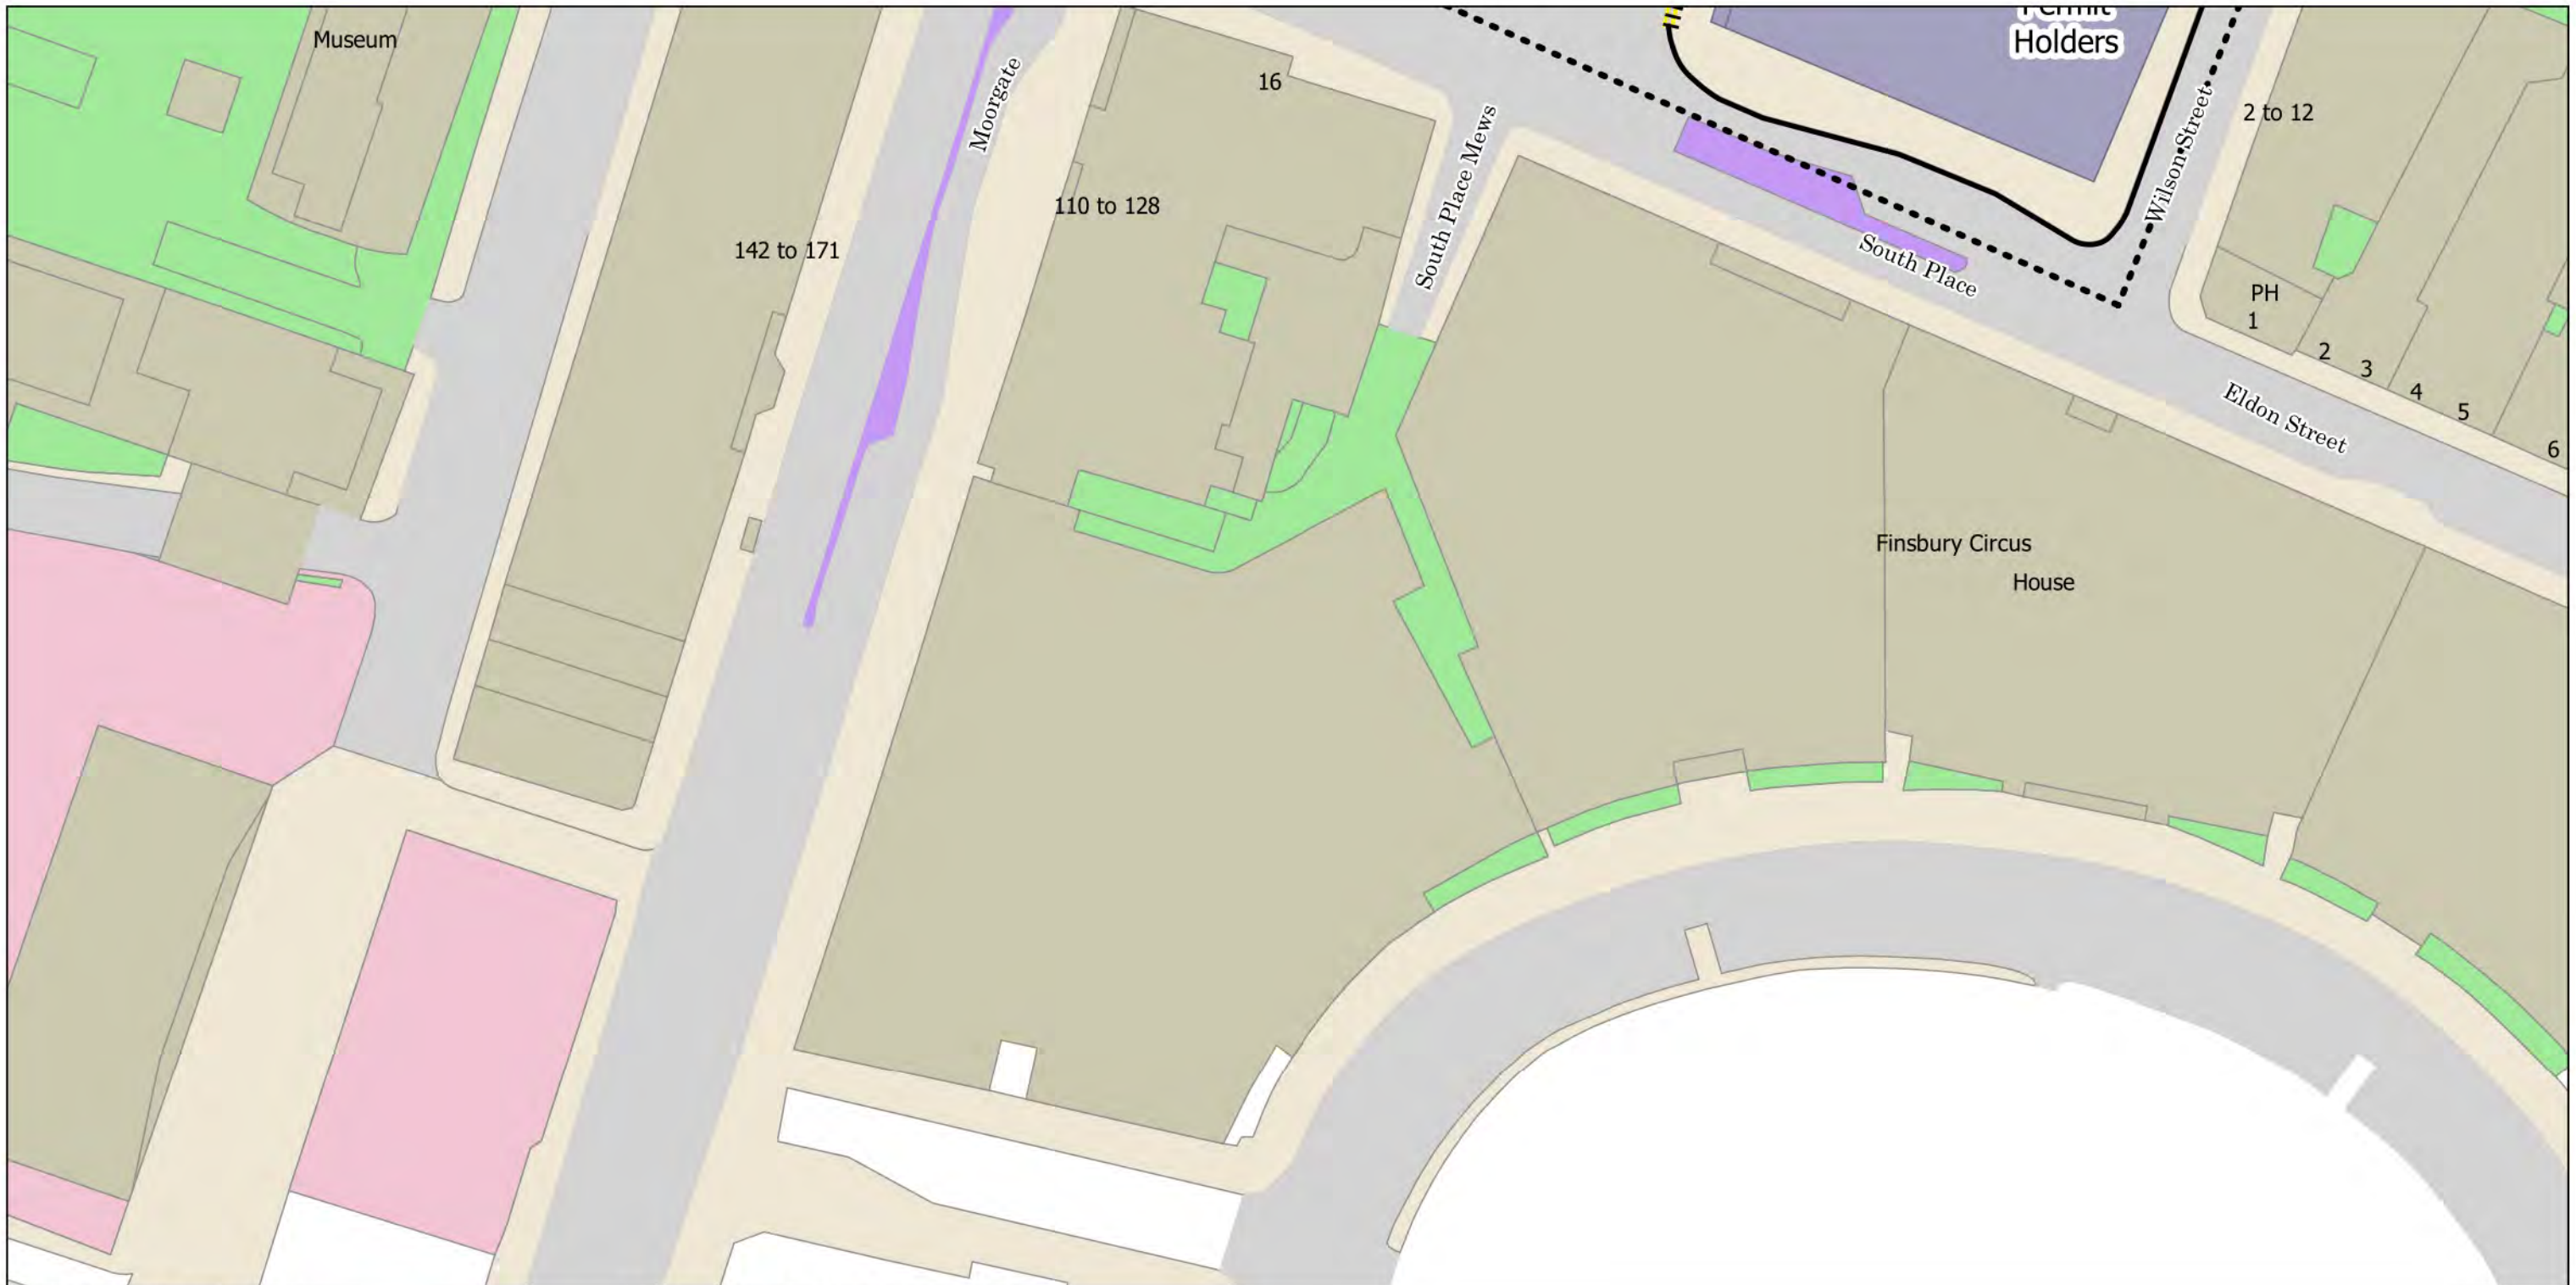

||||| No Loading at any time
 == No Waiting at any time
 — No Waiting Mon-Sat at any time Sun 12am-6am
 - - - Controlled Parking Zone Boundary

SCHEDULE 7 – Map-based schedule of suspended map tiles

If you are having difficulty accessing or interpreting the map tiles in this schedule please contact Public Realm.