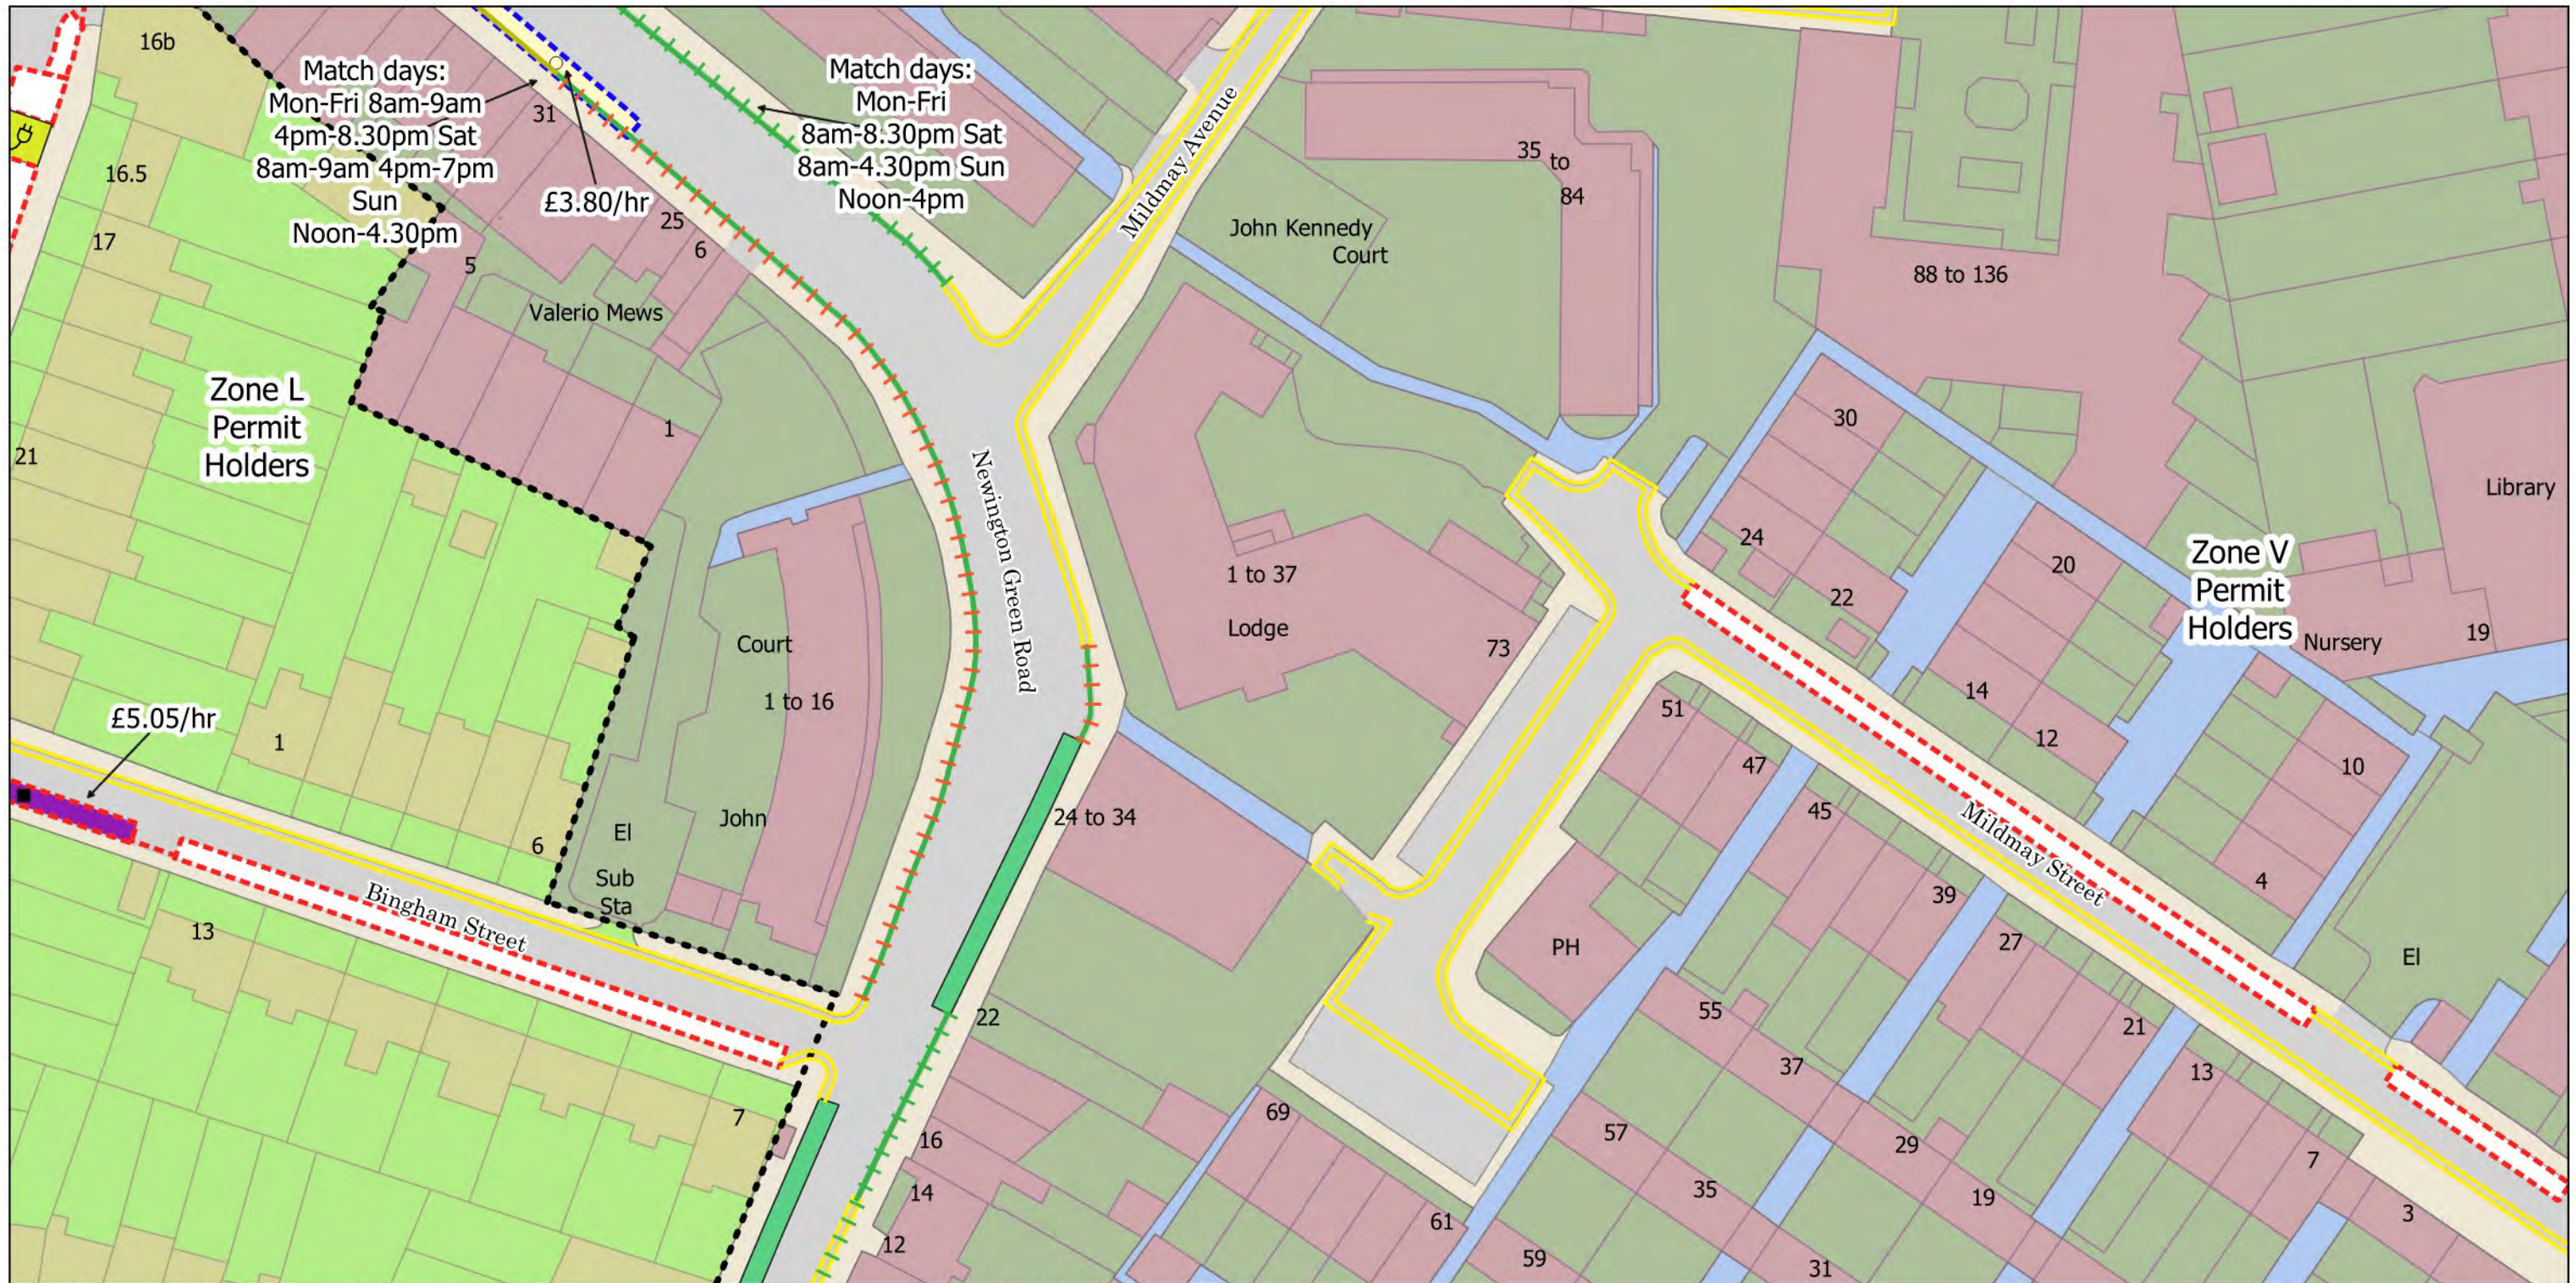

Match days:
Mon-Fri 8am-9am
4pm-8.30pm Sat
8am-9am 4pm-7pm
Sun
Noon-4.30pm

Match days:
Mon-Fri
8am-8.30pm Sat
8am-4.30pm Sun
Noon-4pm

Zone L
Permit
Holders

Zone V
Permit
Holders

£5.05/hr

£3.80/hr

- || No Loading Mon-Sat 8am-7pm
- || No Loading Mon-Fri 8am-9.30am 4pm-7pm
- No Waiting at any time
- No Waiting Mon-Sat 8am-7pm
- No Waiting Mon-Sat 8am-9am 4pm-7pm
- - - No Waiting Mon-Fri 8.30am-6.30pm Sat 8.30am-1.30pm and match days
- - - Resident Permit Mon-Fri 8.30am-6.30pm Sat 8.30am-1.30pm and match days

- ⚡ Electric Vehicle Charging Point Parking Place
- 🚌 Bus Stop
- 📞 2h Pay by Phone (1h NR) or Permit Holders Mon-Fri 8.30am-6.30pm Sat 8.30am-1.30pm and match days
- 🕒 1h Pay by Phone Mon-Sat 9am-4pm and match days
- ⋯ Controlled Parking Zone Boundary

The Islington (Charged for Parking Places) Order (Consolidation) 2022
The Islington (Free Parking Places, Loading Places and Waiting, Loading and Stopping Restrictions) Order (Consolidation) 2022

© Crown copyright and database rights 2021. Ordnance Survey 100021551

Status: Confirmed

Effective From: 26/05/2022

Effective To: N/A

Page - AA17 Revision Number - 0
See article for match day restrictions.

Scale: Z17
1:625AA16
AA18
AB17