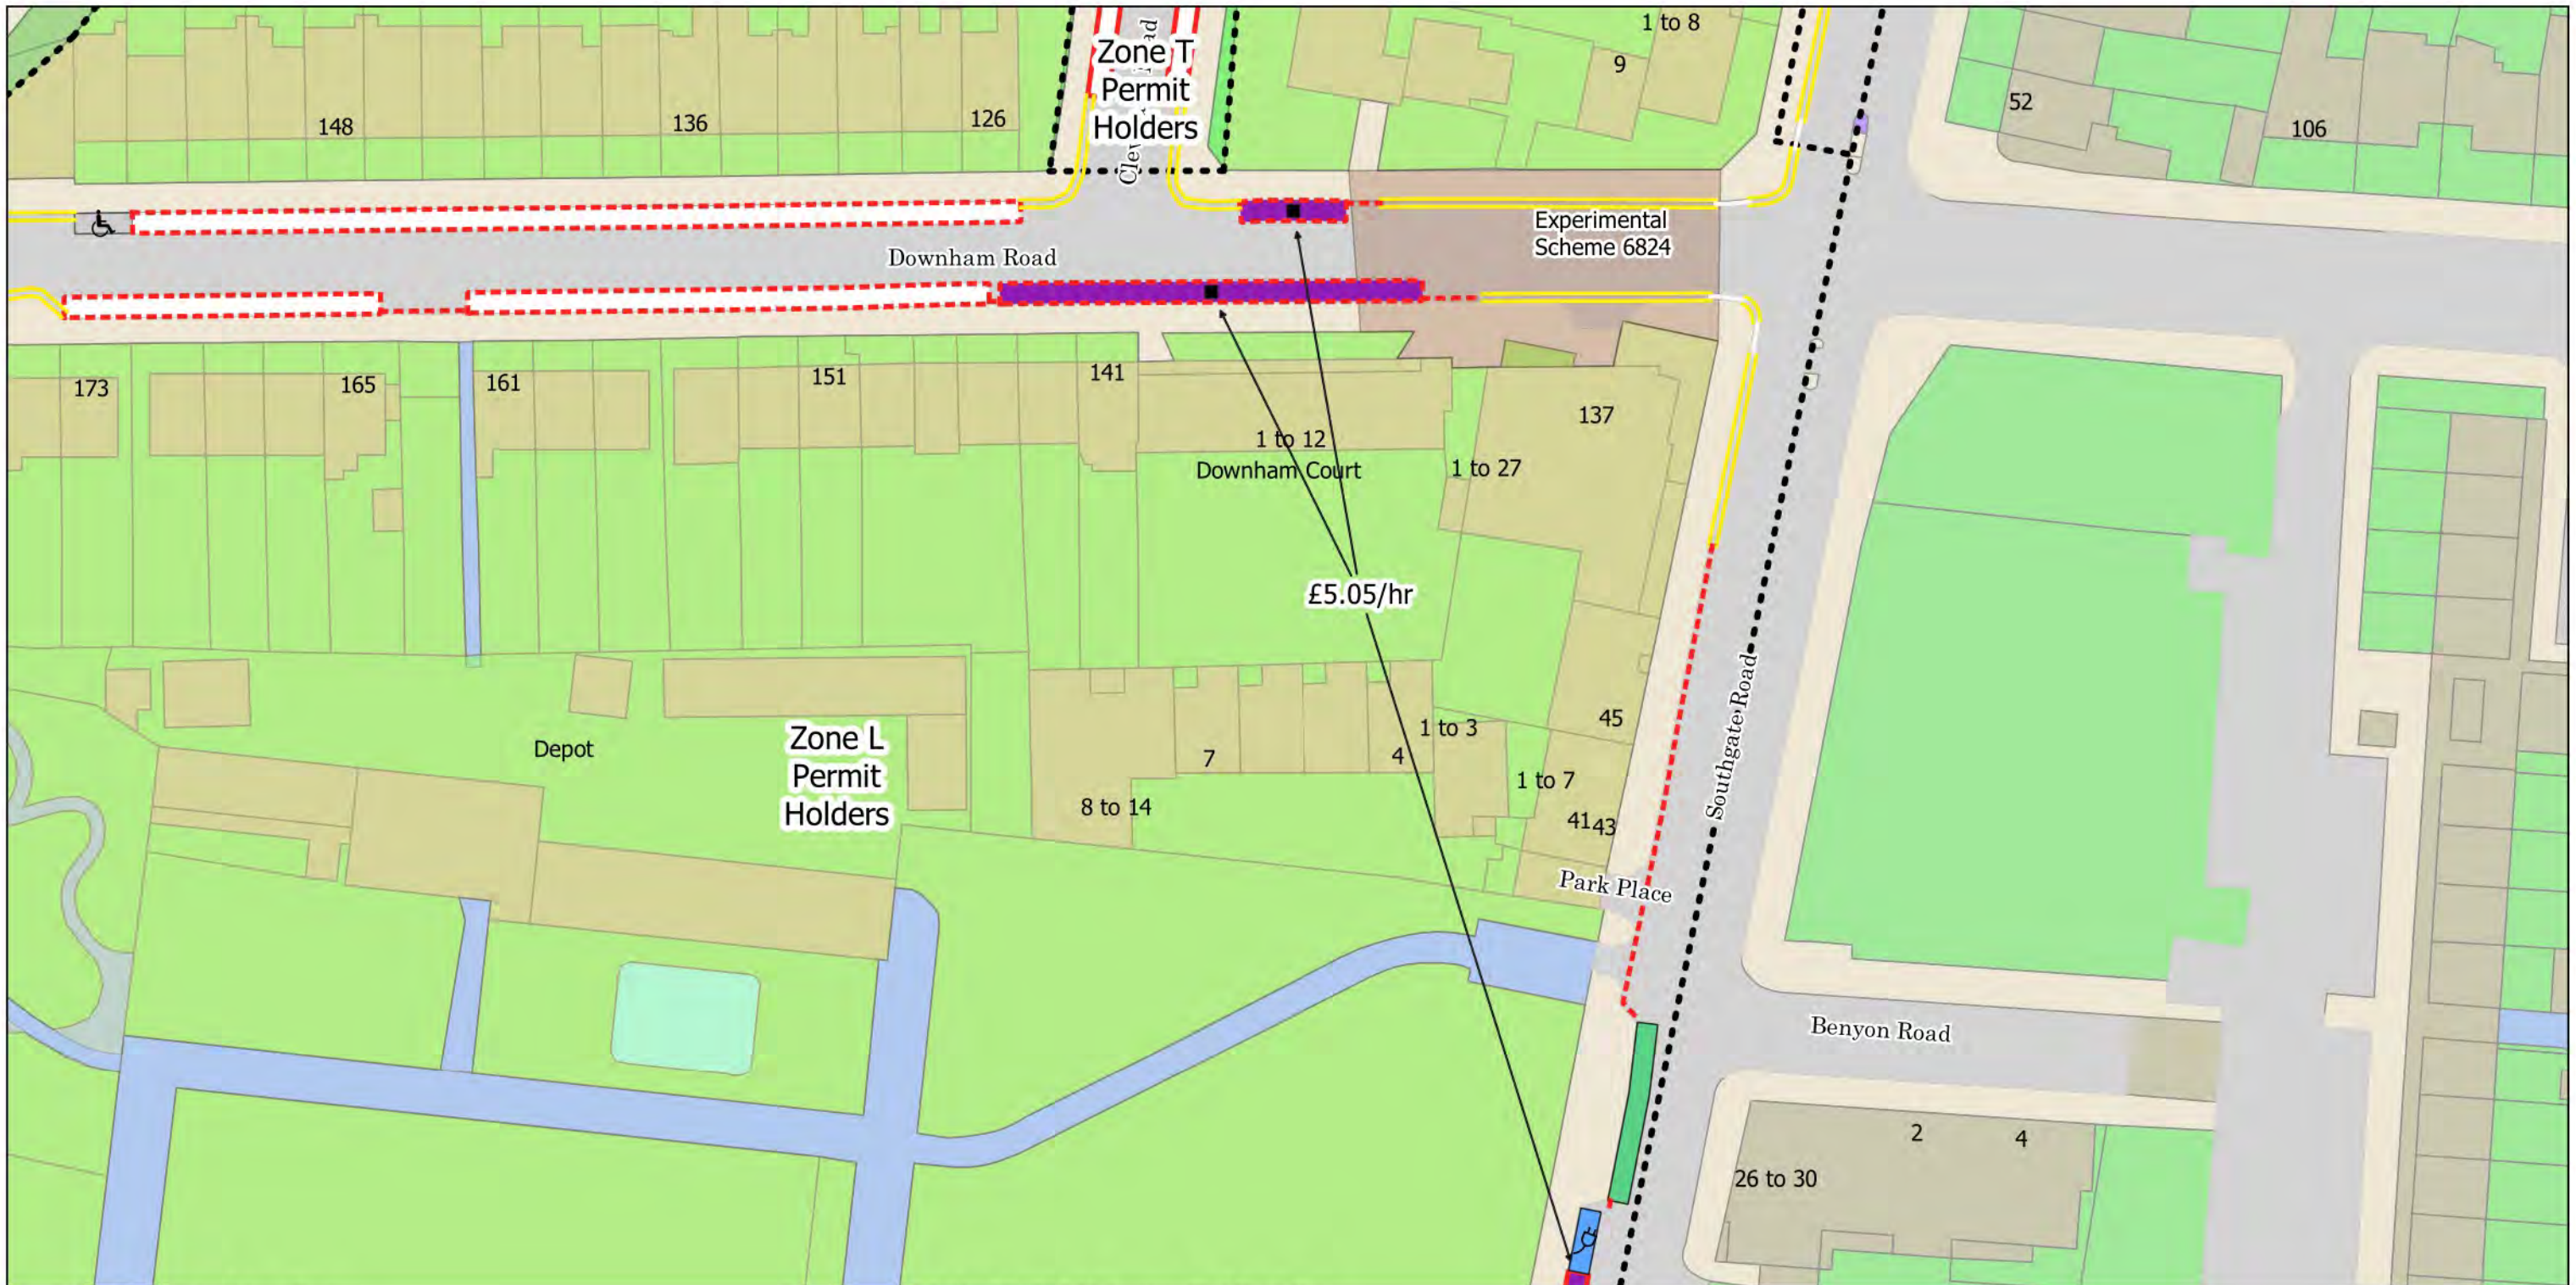

- No Stopping at any time
- No Waiting at any time
- No Waiting Mon-Fri 8.30am-6.30pm Sat 8.30am-1.30pm and match days
- Resident Permit Mon-Fri 8.30am-6.30pm Sat 8.30am-1.30pm and match days
- Resident Permit Mon-Fri 8.30am-6.30pm Sat 8.30am-1.30pm
- Electric Vehicle Charging Point Parking Place 1h max stay (2h NR)
- Disabled Persons Parking Place
- Bus Stop
- 2h Pay by Phone (1h NR) or Permit Holders Mon-Fri 8.30am-6.30pm Sat 8.30am-1.30pm and match days
- 2h Pay by Phone (1h NR) or Permit Holders Mon-Fri 8.30am-6.30pm Sat 8.30am-1.30pm
- Controlled Parking Zone Boundary