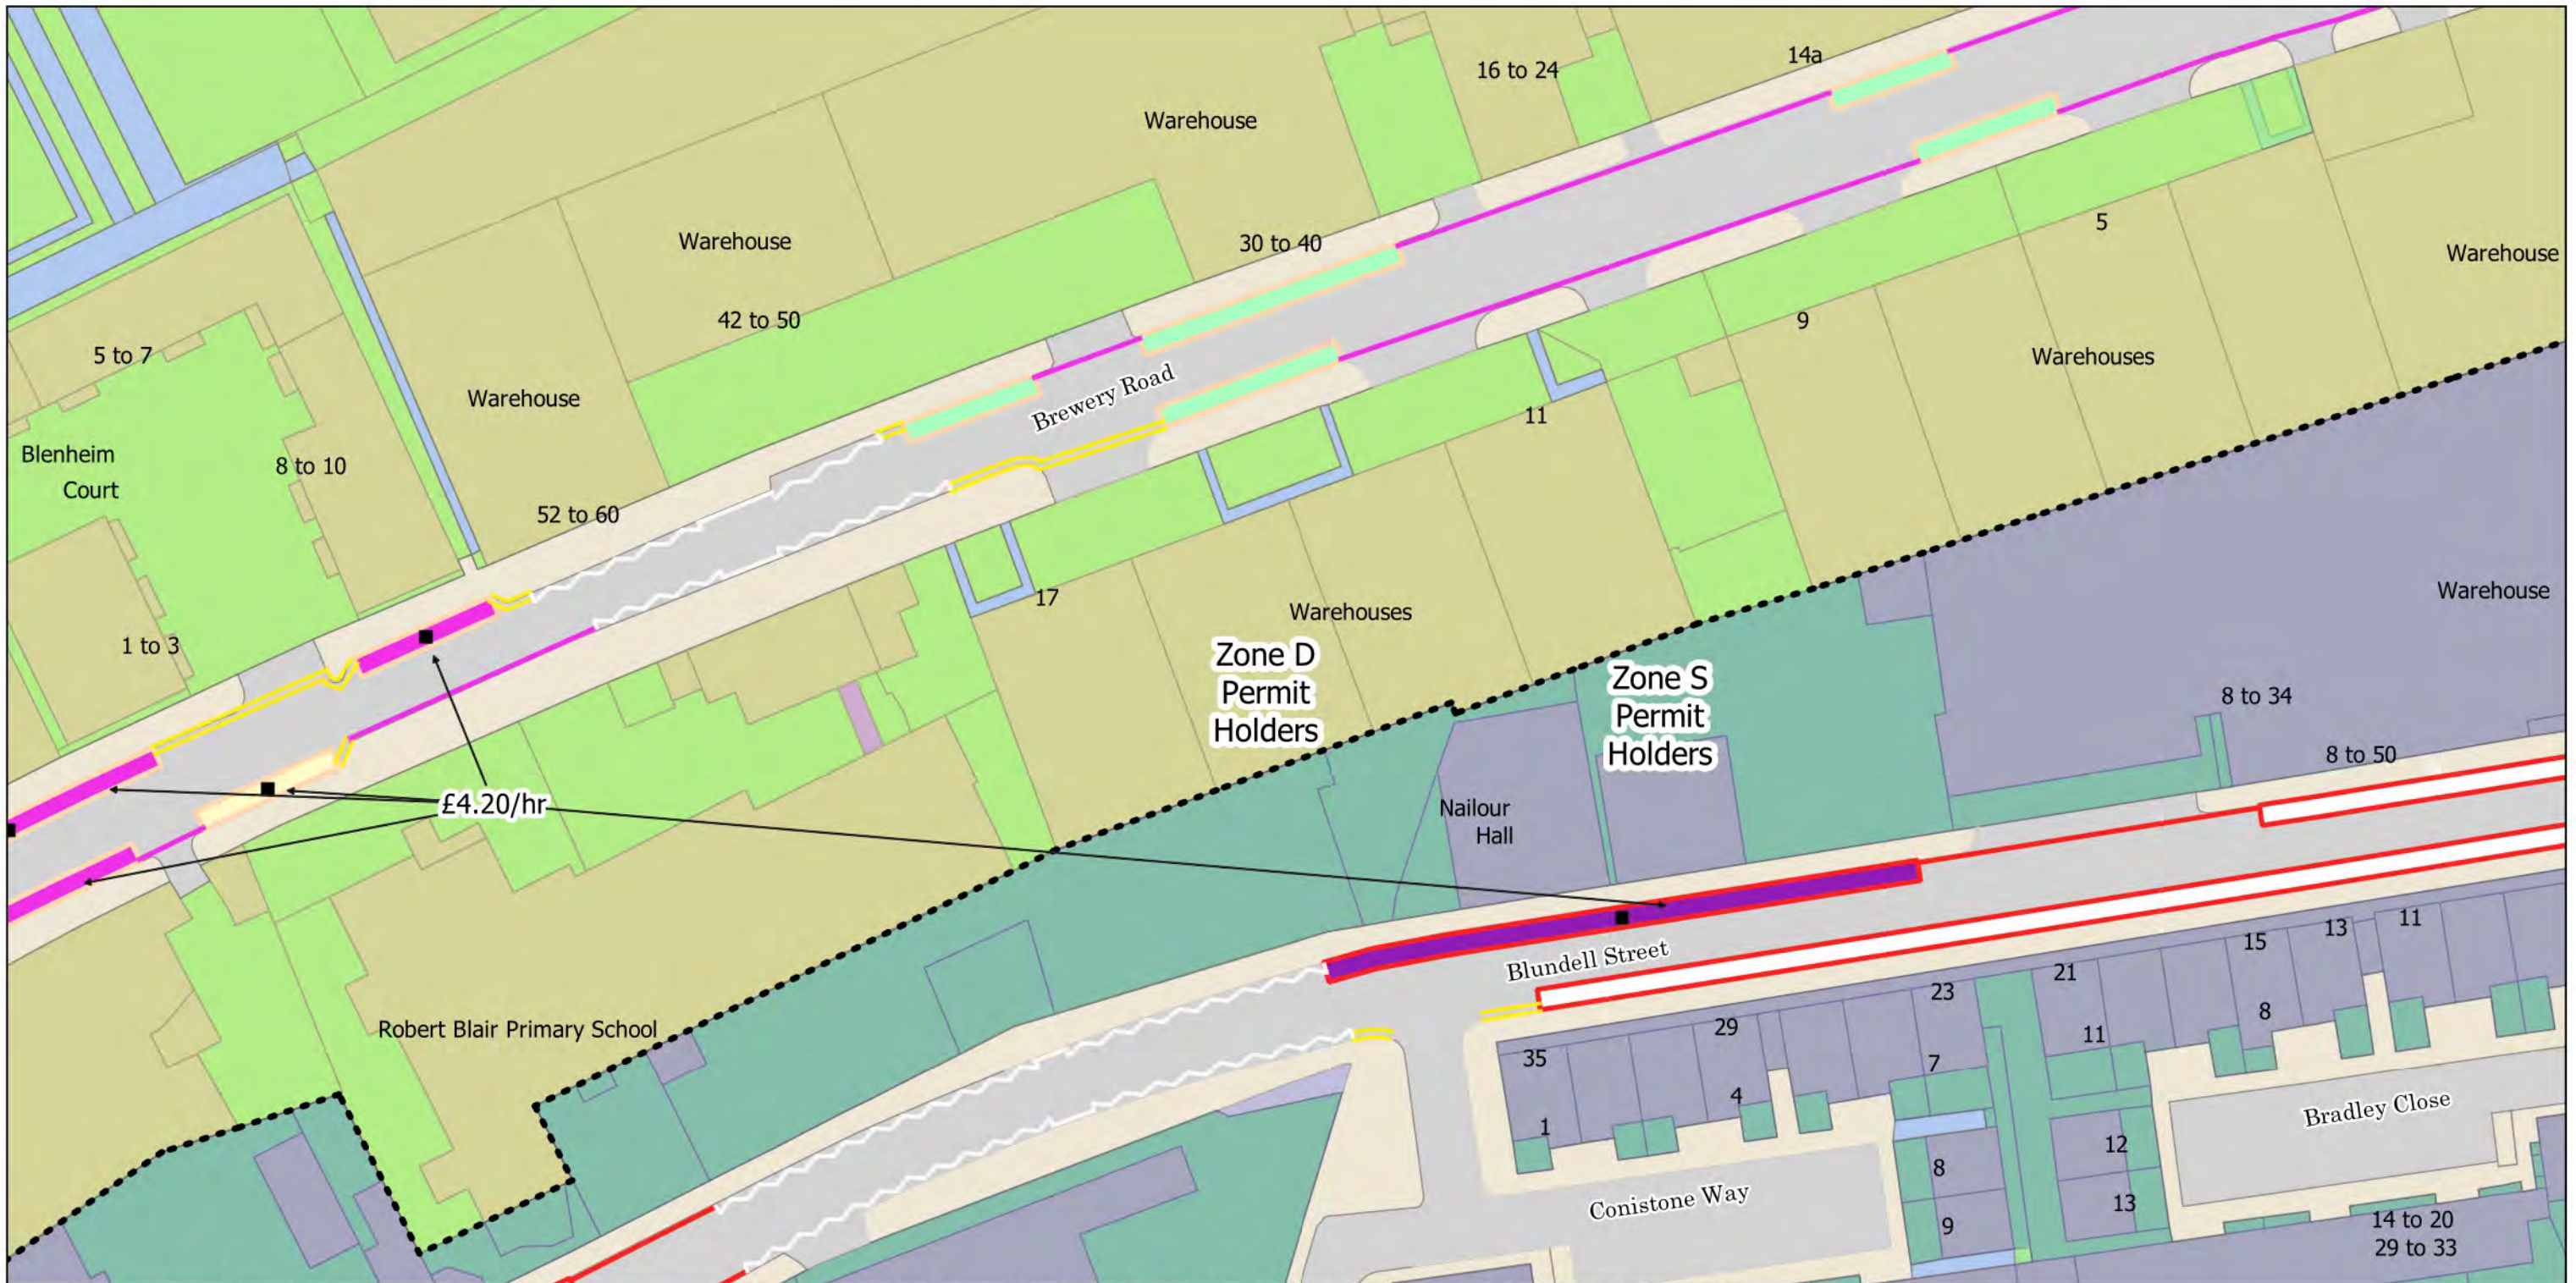

- No Stopping at any time
- No Waiting at any time
- No Waiting Mon-Fri 8.30am-6.30pm Sat 8.30am-1.30pm
- No Waiting Mon-Fri 9.30am-4.30pm
- Resident Permit Mon-Fri 8.30am-6.30pm Sat 8.30am-1.30pm
- Permit Holder Bay Mon-Fri 9.30am-4.30pm
- 2h Pay by Phone (1h NR) or Permit Holders Mon-Fri 8.30am-6.30pm Sat 8.30am-1.30pm
- 2h Pay by Phone (1h NR) or Business Permit Mon-Fri 9.30am-4.30pm
- 2h Pay by Phone (1h NR) Mon-Fri 9.30am-4.30pm
- Controlled Parking Zone Boundary