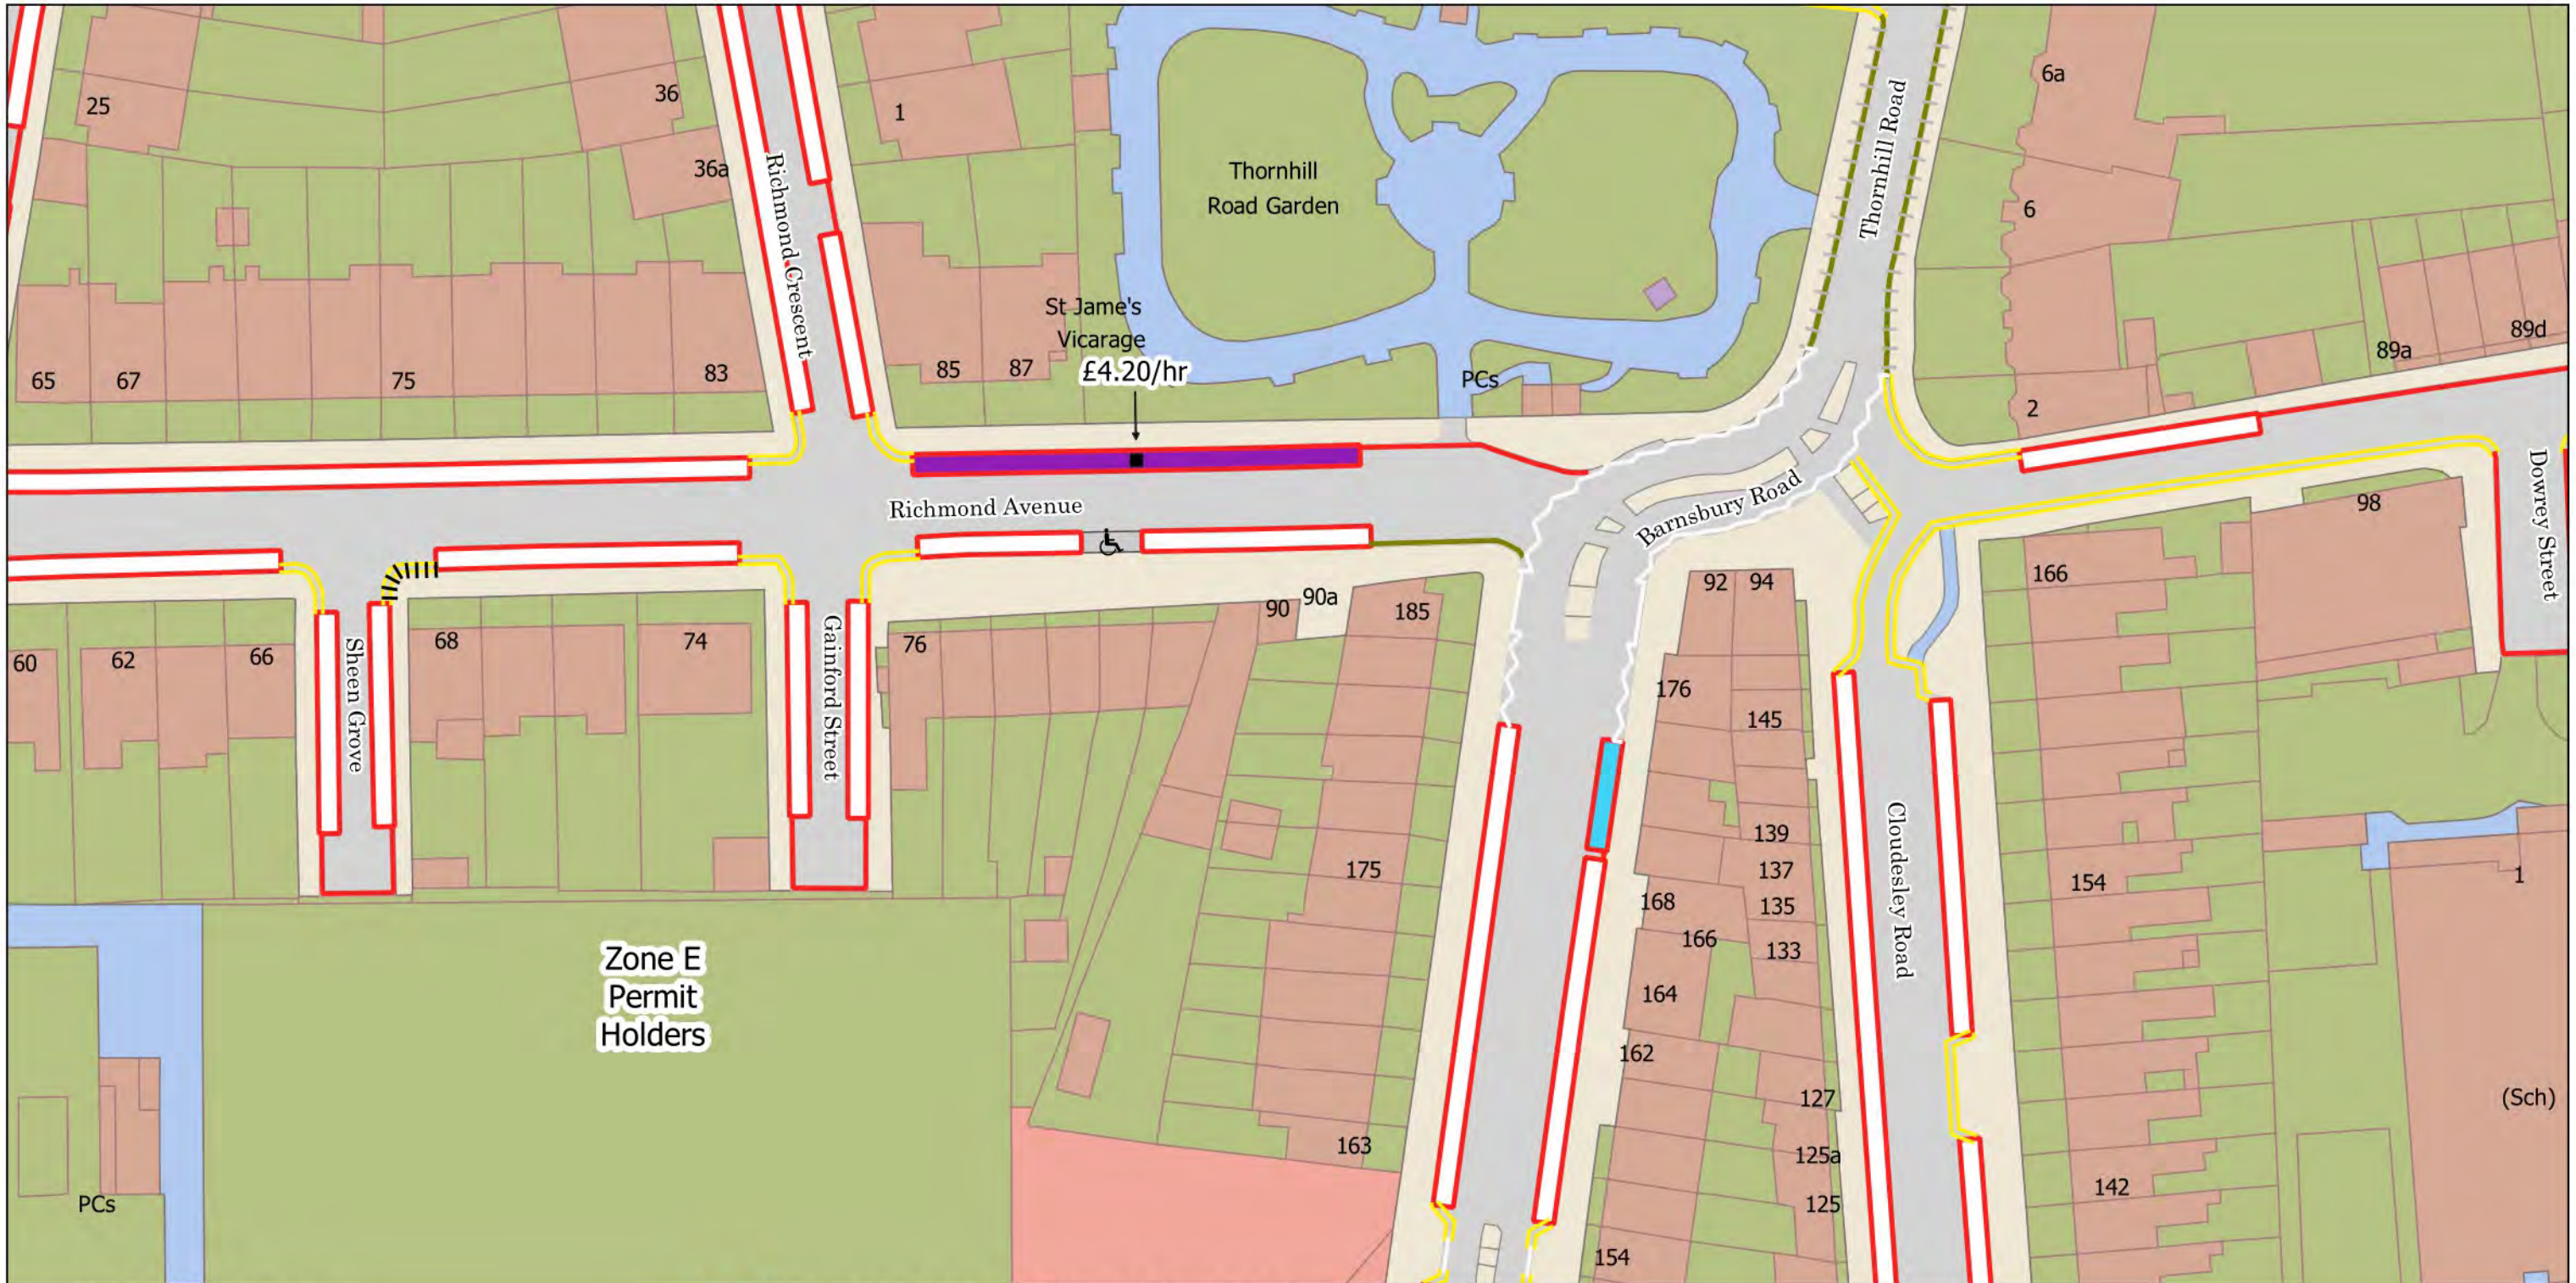

- No Stopping at any time
- Resident Permit Mon-Fri 8.30am-6.30pm Sat 8.30am-1.30pm
- No Loading at any time
- Disabled Persons Parking Place
- No Loading Mon-Fri 8am-9.30am 4.30pm-6.30pm
- Business Permit Mon-Fri 8.30am-6.30pm Sat 8.30am-1.30pm
- No Waiting at any time
- 2h Pay by Phone (1h NR) or Permit Holders Mon-Fri 8.30am-6.30pm Sat 8.30am-1.30pm
- No Waiting Mon-Fri 8.30am-6.30pm Sat 8.30am-1.30pm
- No Waiting Mon-Sat 8am-6.30pm