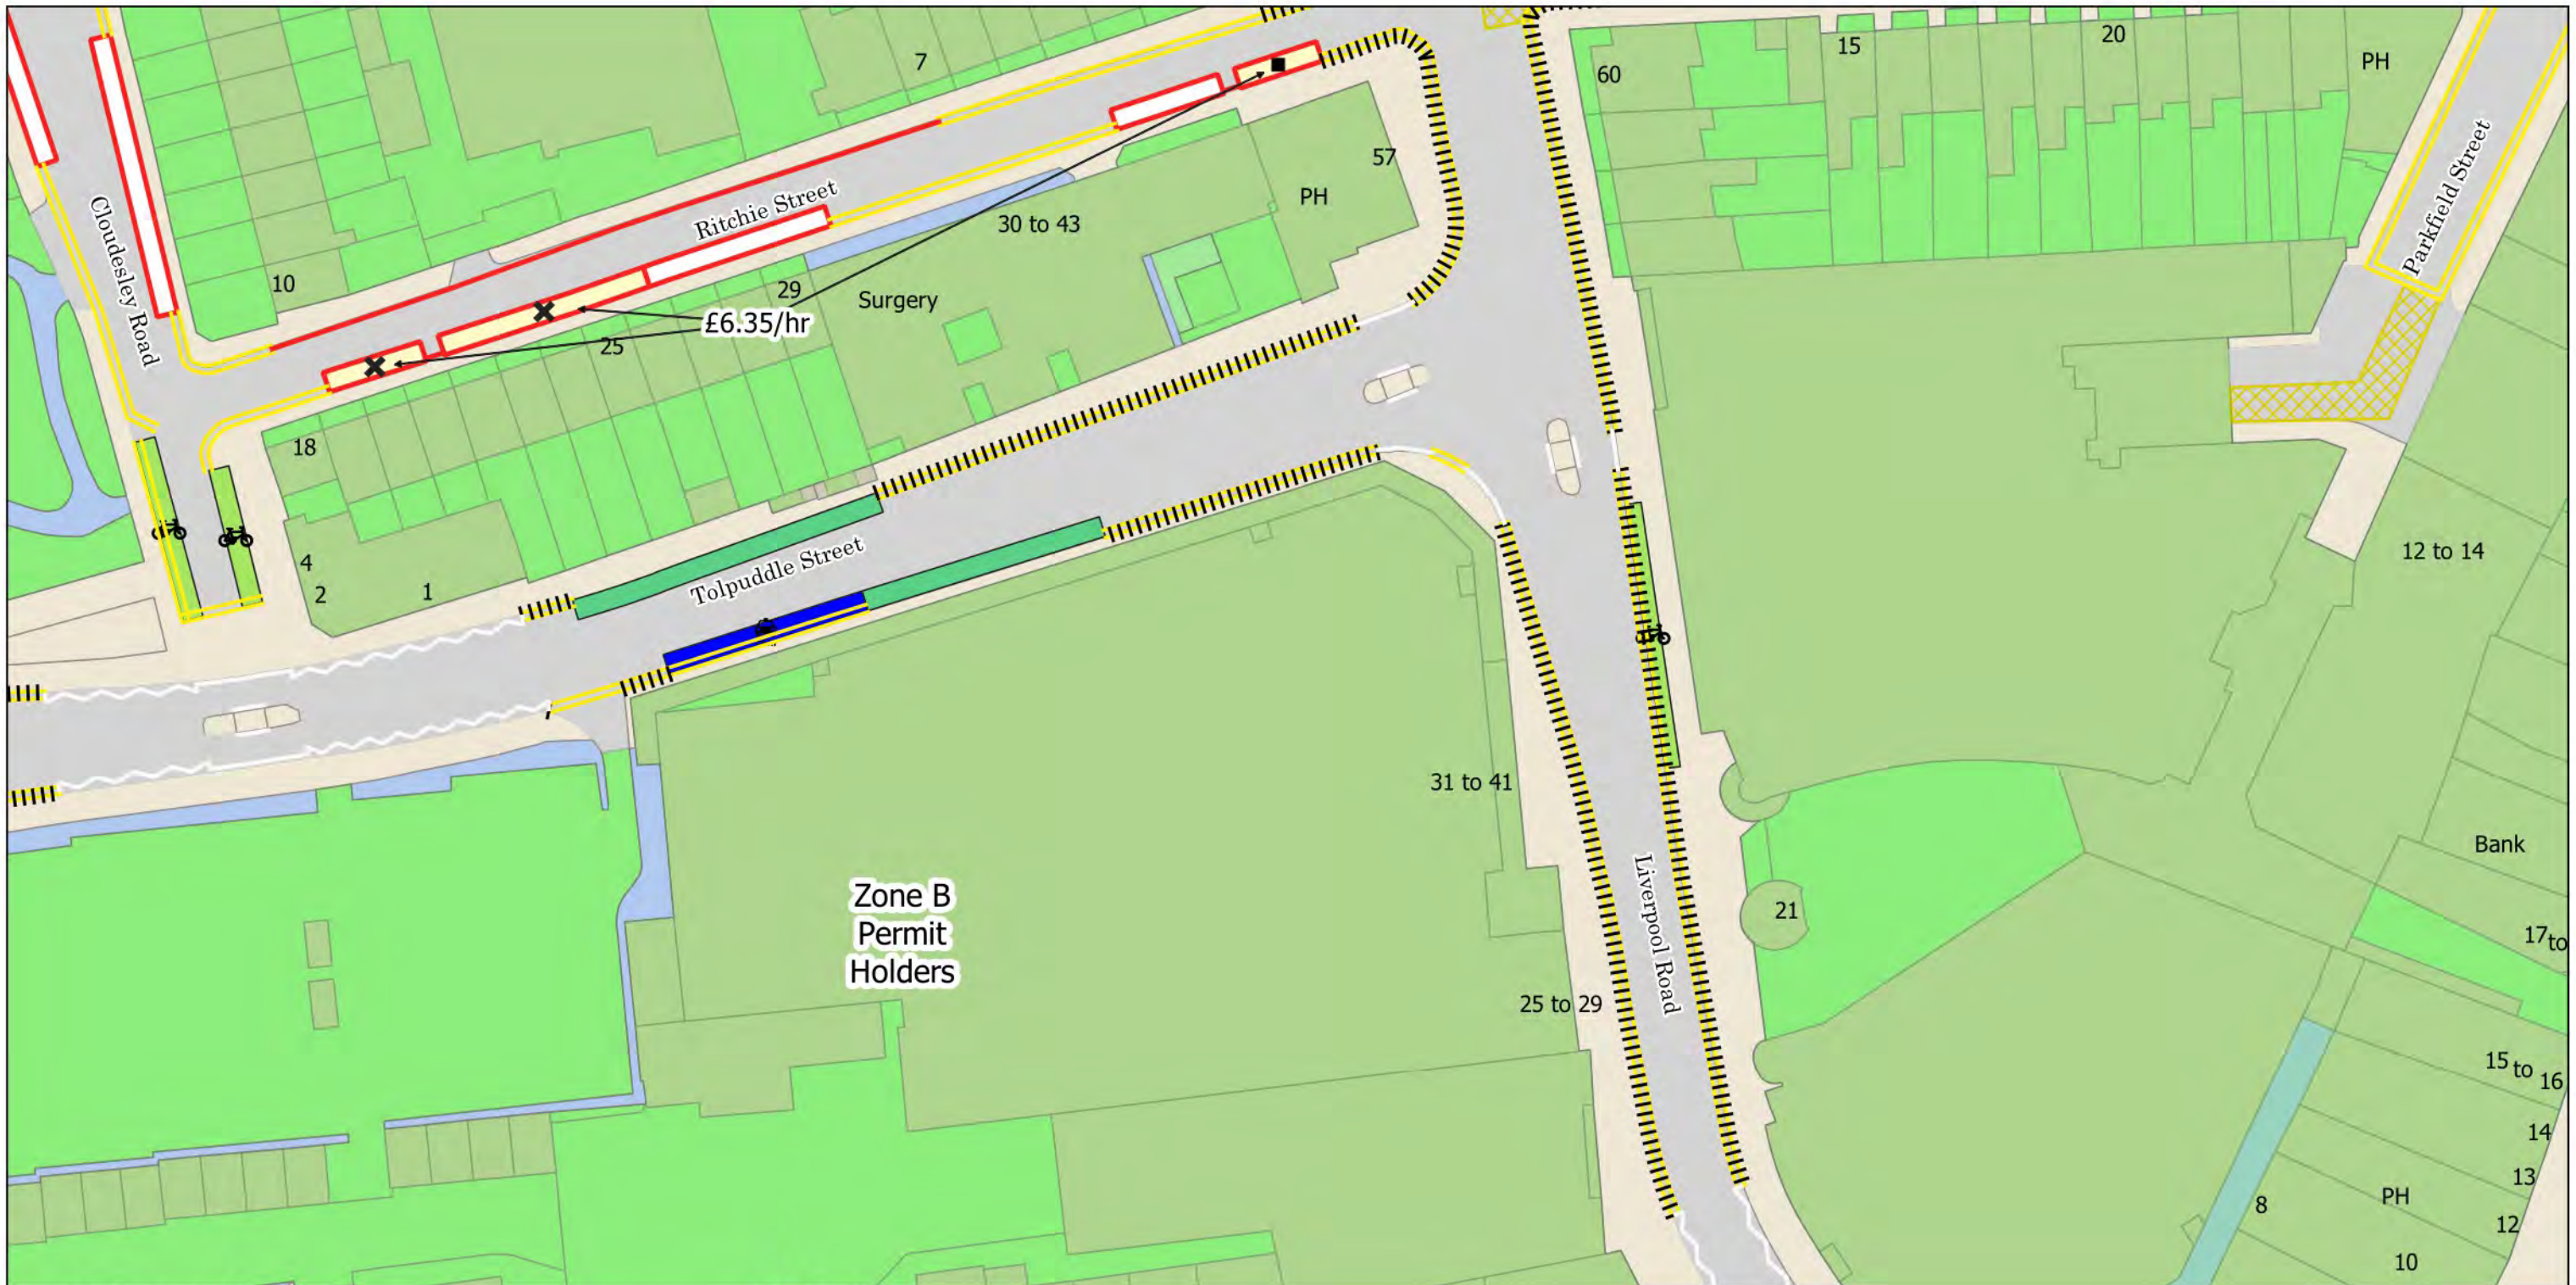

- No Stopping at any time
- No Loading at any time
- No Waiting at any time
- No Waiting Mon-Fri 8.30am-6.30pm Sat 8.30am-1.30pm
- Taxi Bay
- Resident Permit Mon-Fri 8.30am-6.30pm Sat 8.30am-1.30pm
- Cycle Hire
- Bus Stop
- 4h Pay by Phone (1h NR) Mon-Fri 8.30am-6.30pm Sat 8.30am-1.30pm
- 2h Pay by Phone (1h NR) Mon-Fri 8.30am-6.30pm Sat 8.30am-1.30pm