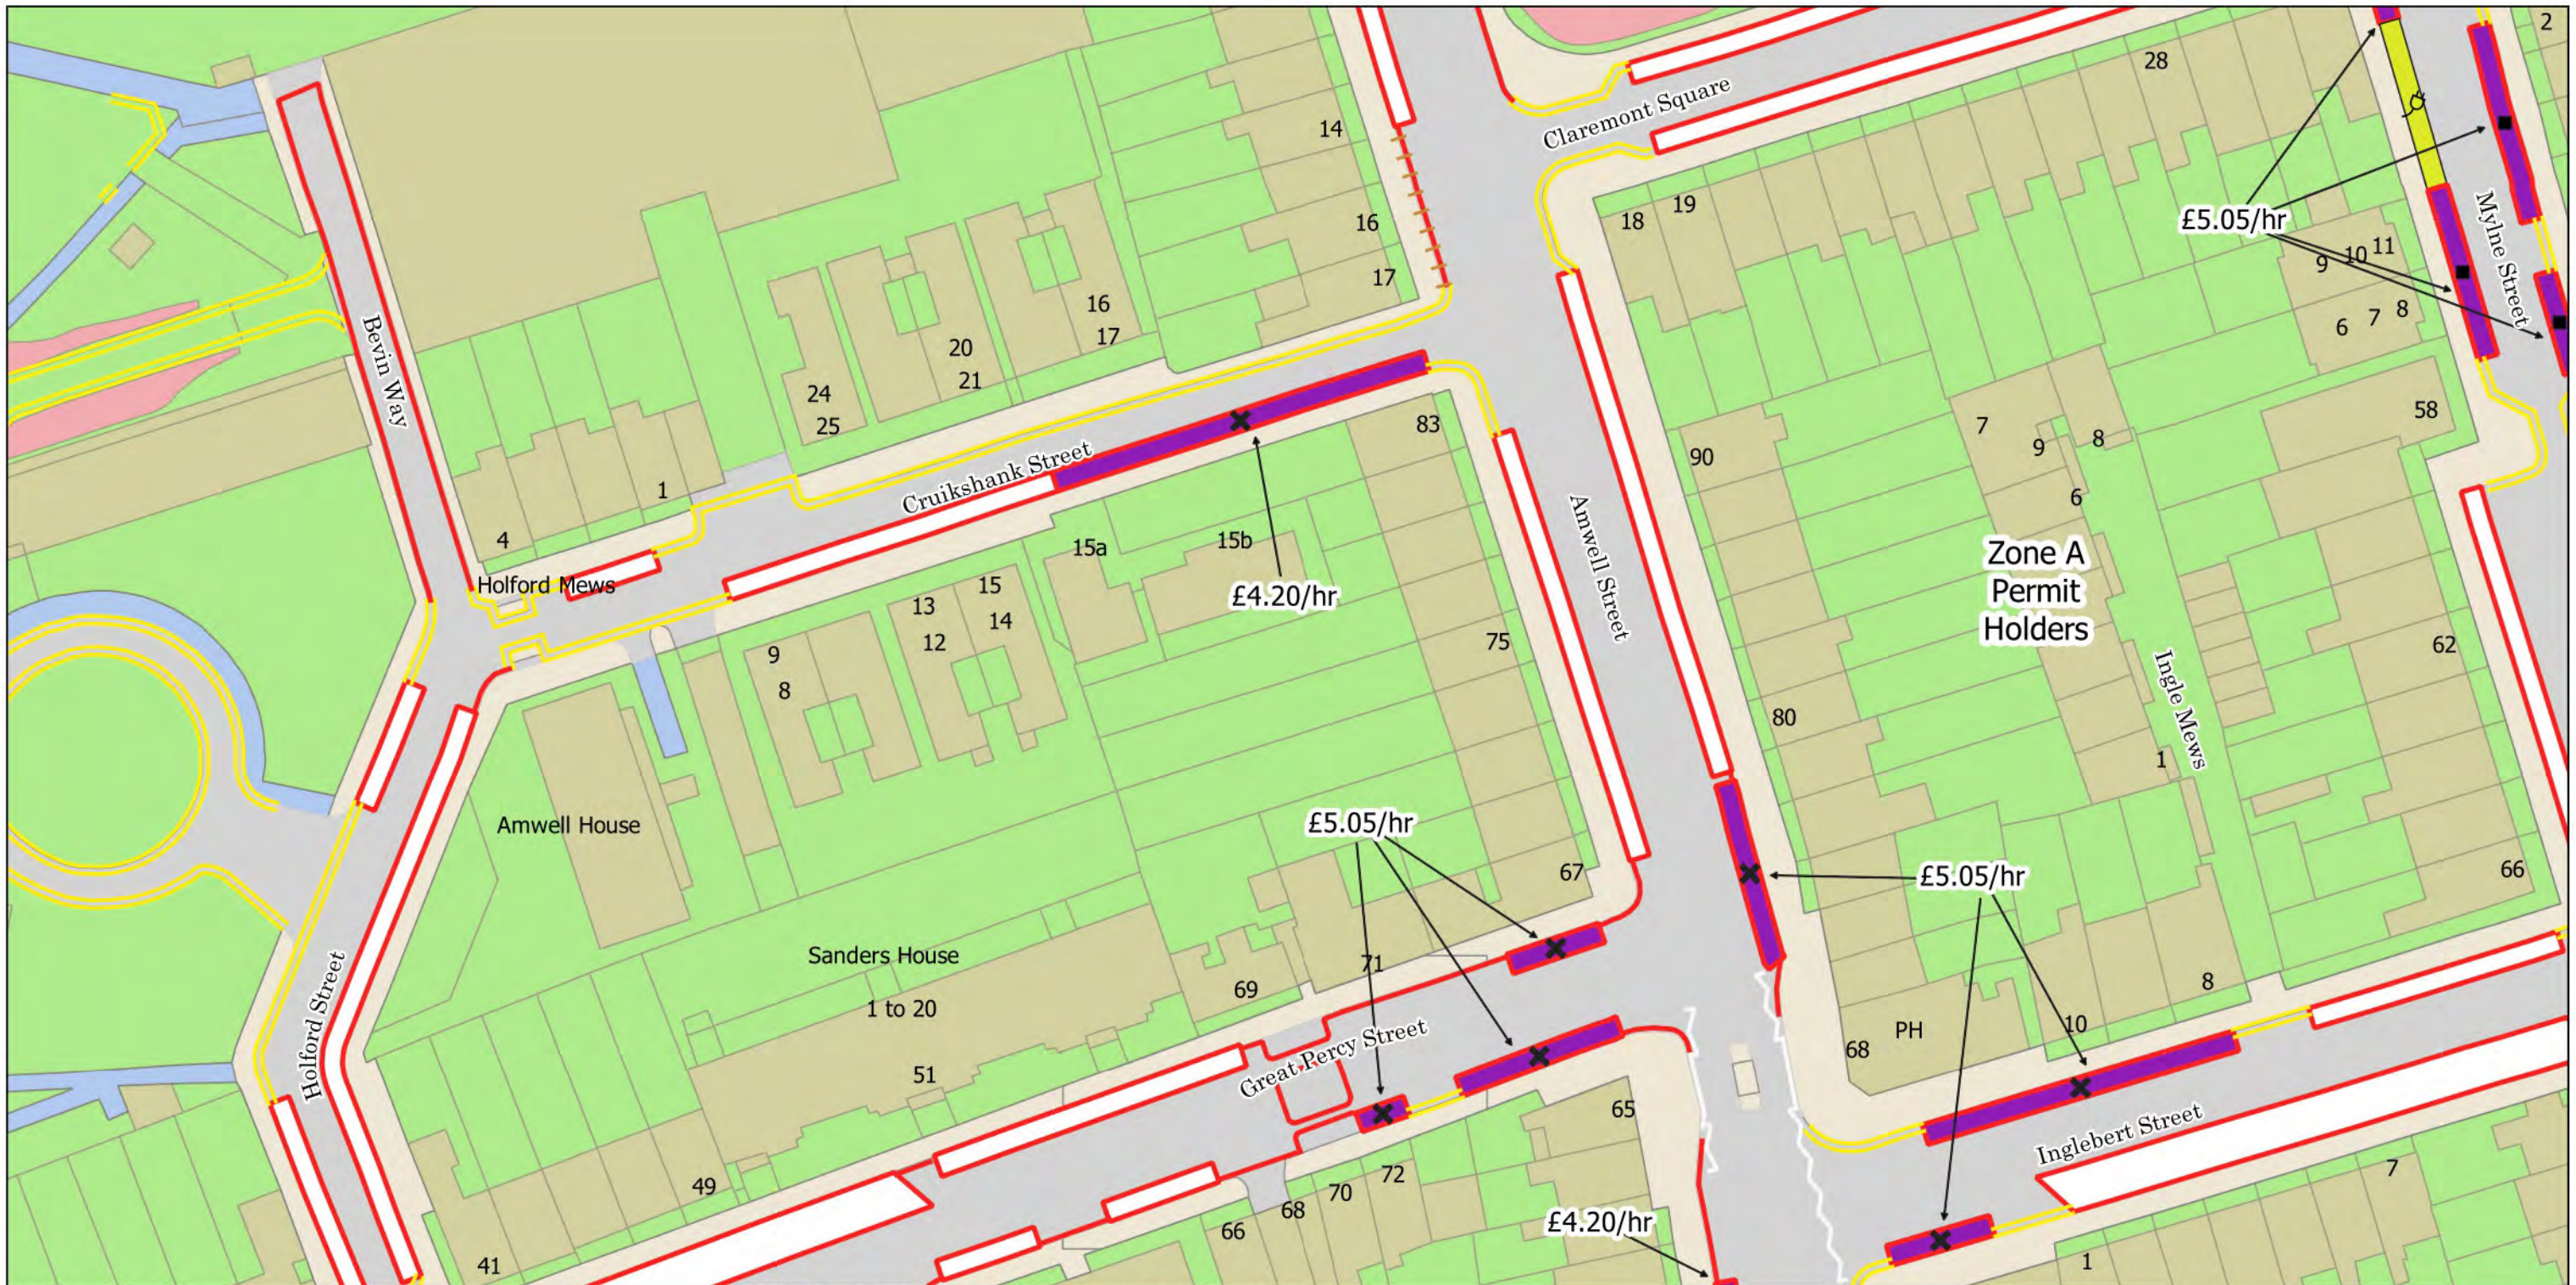

- No Stopping at any time
- No Loading Mon-Fri 4.30pm-6.30pm
- No Waiting at any time
- No Waiting Mon-Fri 8.30am-6.30pm Sat 8.30am-1.30pm
- Resident Permit Mon-Fri 8.30am-6.30pm Sat 8.30am-1.30pm
- Electric Vehicle Charging Point Parking Place
- 4h Pay by Phone (1h NR) or Permit Holders Mon-Fri 8.30am-6.30pm Sat 8.30am-1.30pm
- 2h Pay by Phone (1h NR) or Permit Holders Mon-Fri 8.30am-6.30pm Sat 8.30am-1.30pm