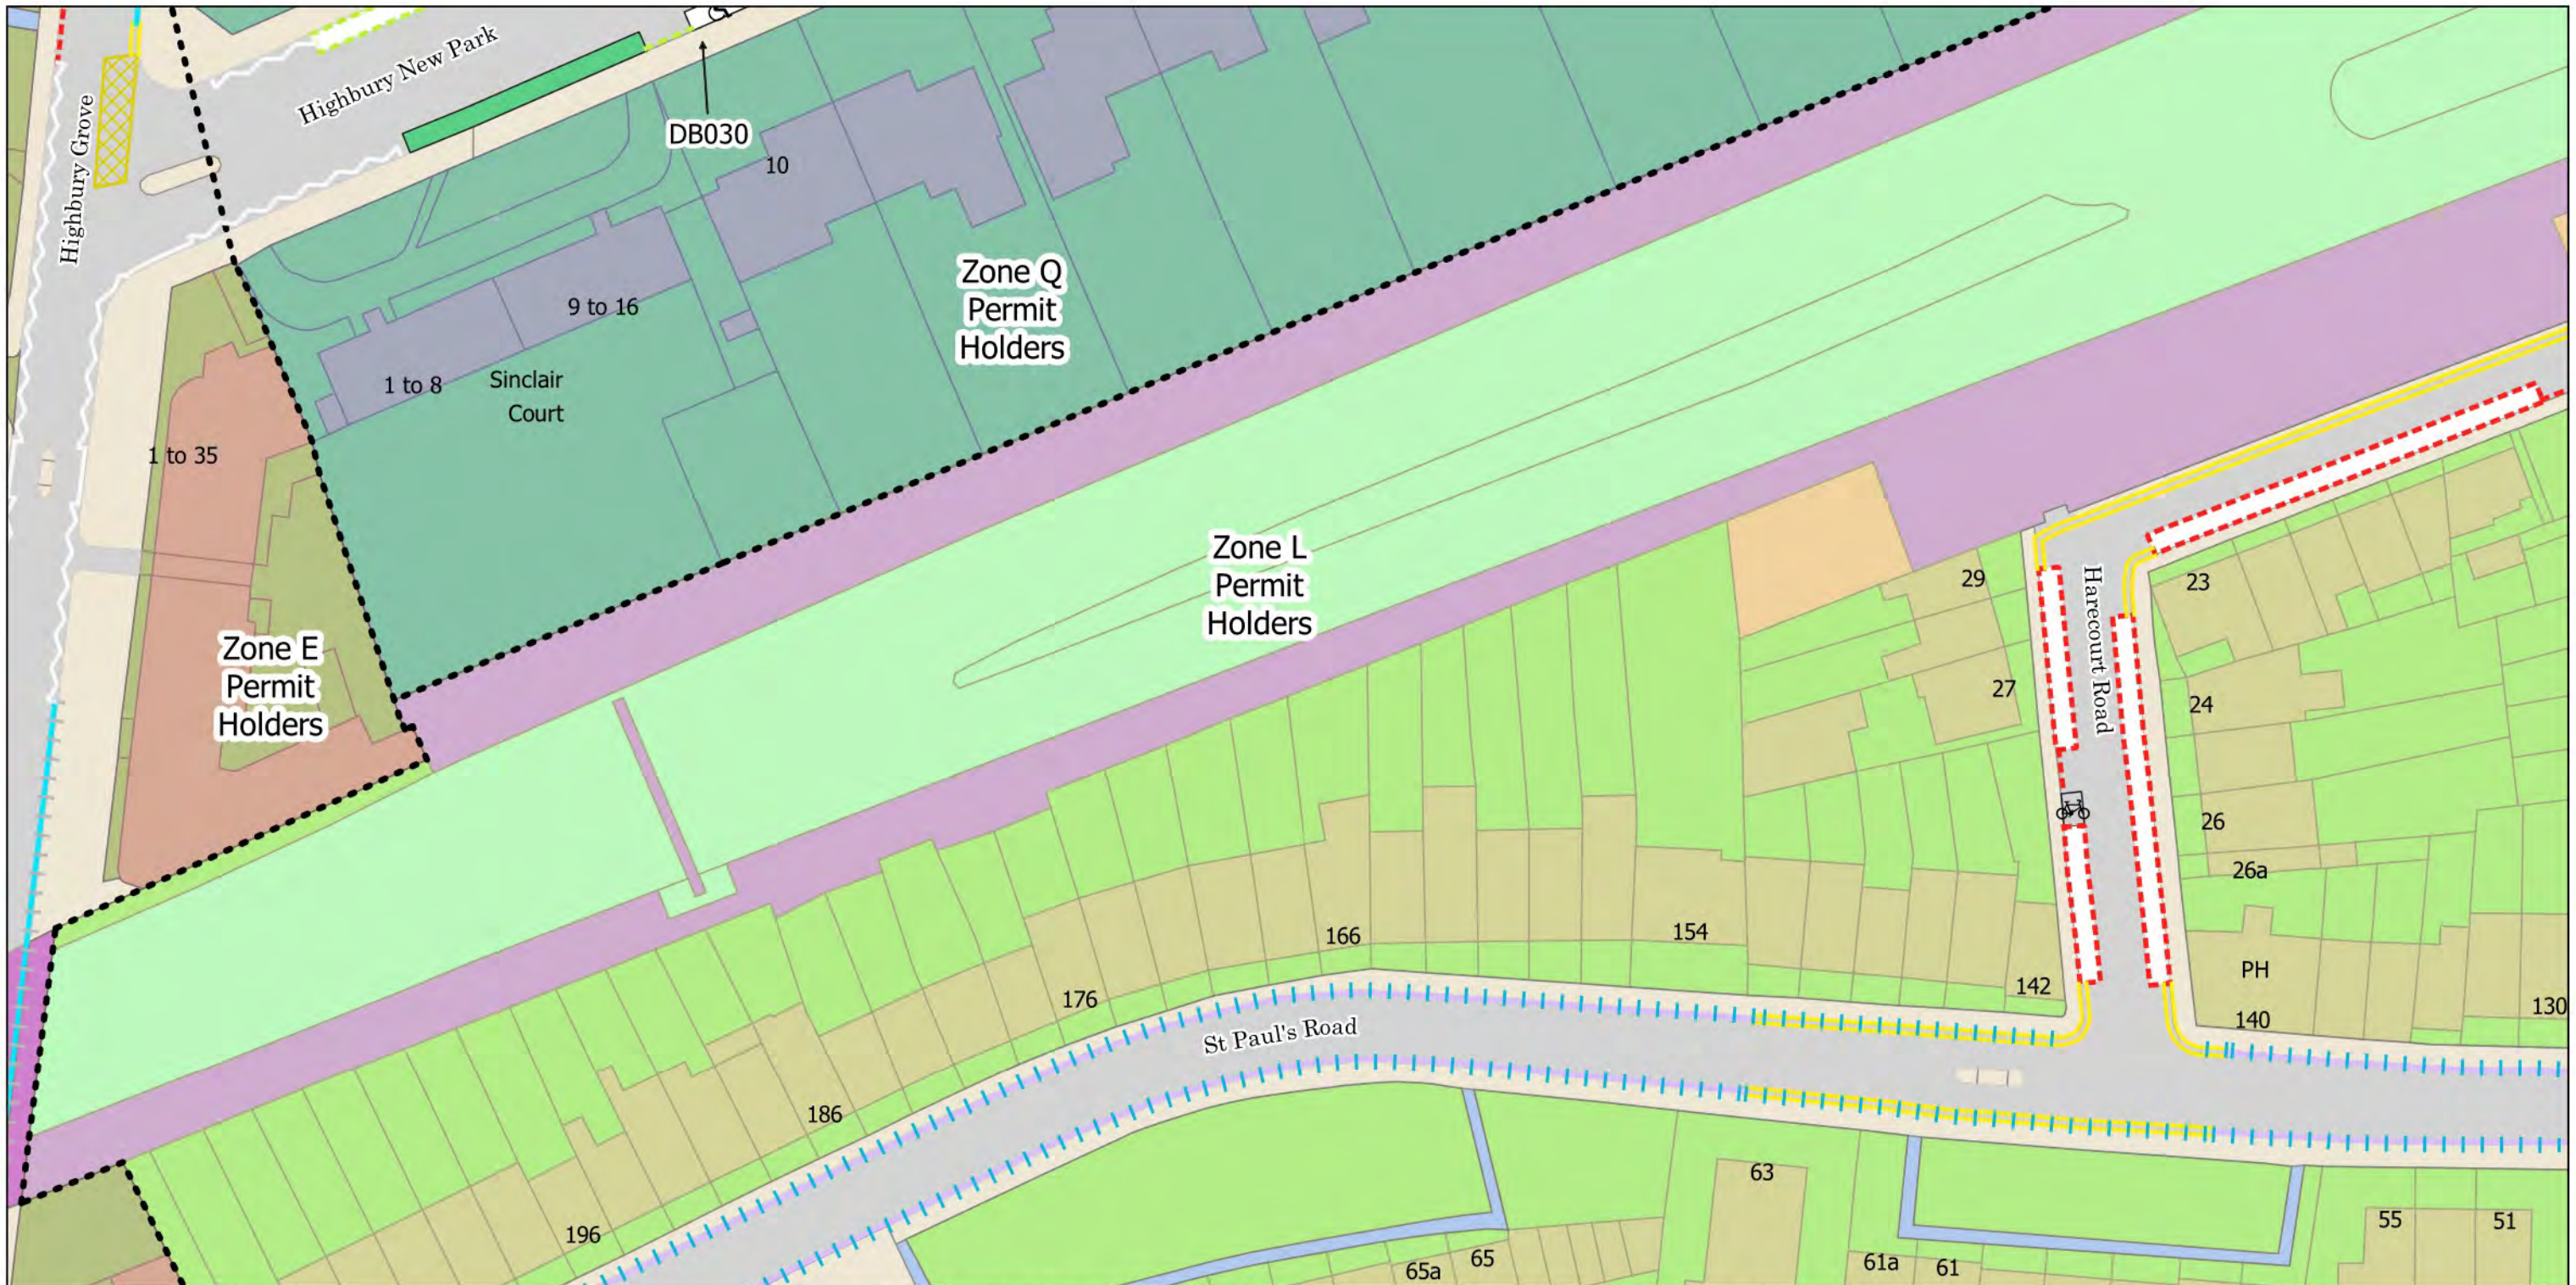

- No Stopping at any time
- ||| No Loading Mon-Fri 7am-10am 4pm-7pm
- ||| No Loading Mon-Fri 8am-9.30am 4.30pm-6.30pm
- No Waiting at any time
- No Waiting Mon-Fri 8am-6.30pm Sat 8am-1.30pm
- No Waiting Mon-Sat 7am-7pm
- No Waiting Mon-Fri 8.30am-6.30pm Sat 8.30am-1.30pm and match days
- No Waiting Mon-Fri 8.30am-6.30pm and match days
- Resident Permit Mon-Fri 8.30am-6.30pm Sat 8.30am-1.30pm and match days
- Resident Permit Mon-Fri 8.30am-6.30pm and match days
- Dedicated Disabled Persons Parking Place
- Bus Stop
- Bikehangar
- Controlled Parking Zone Boundary