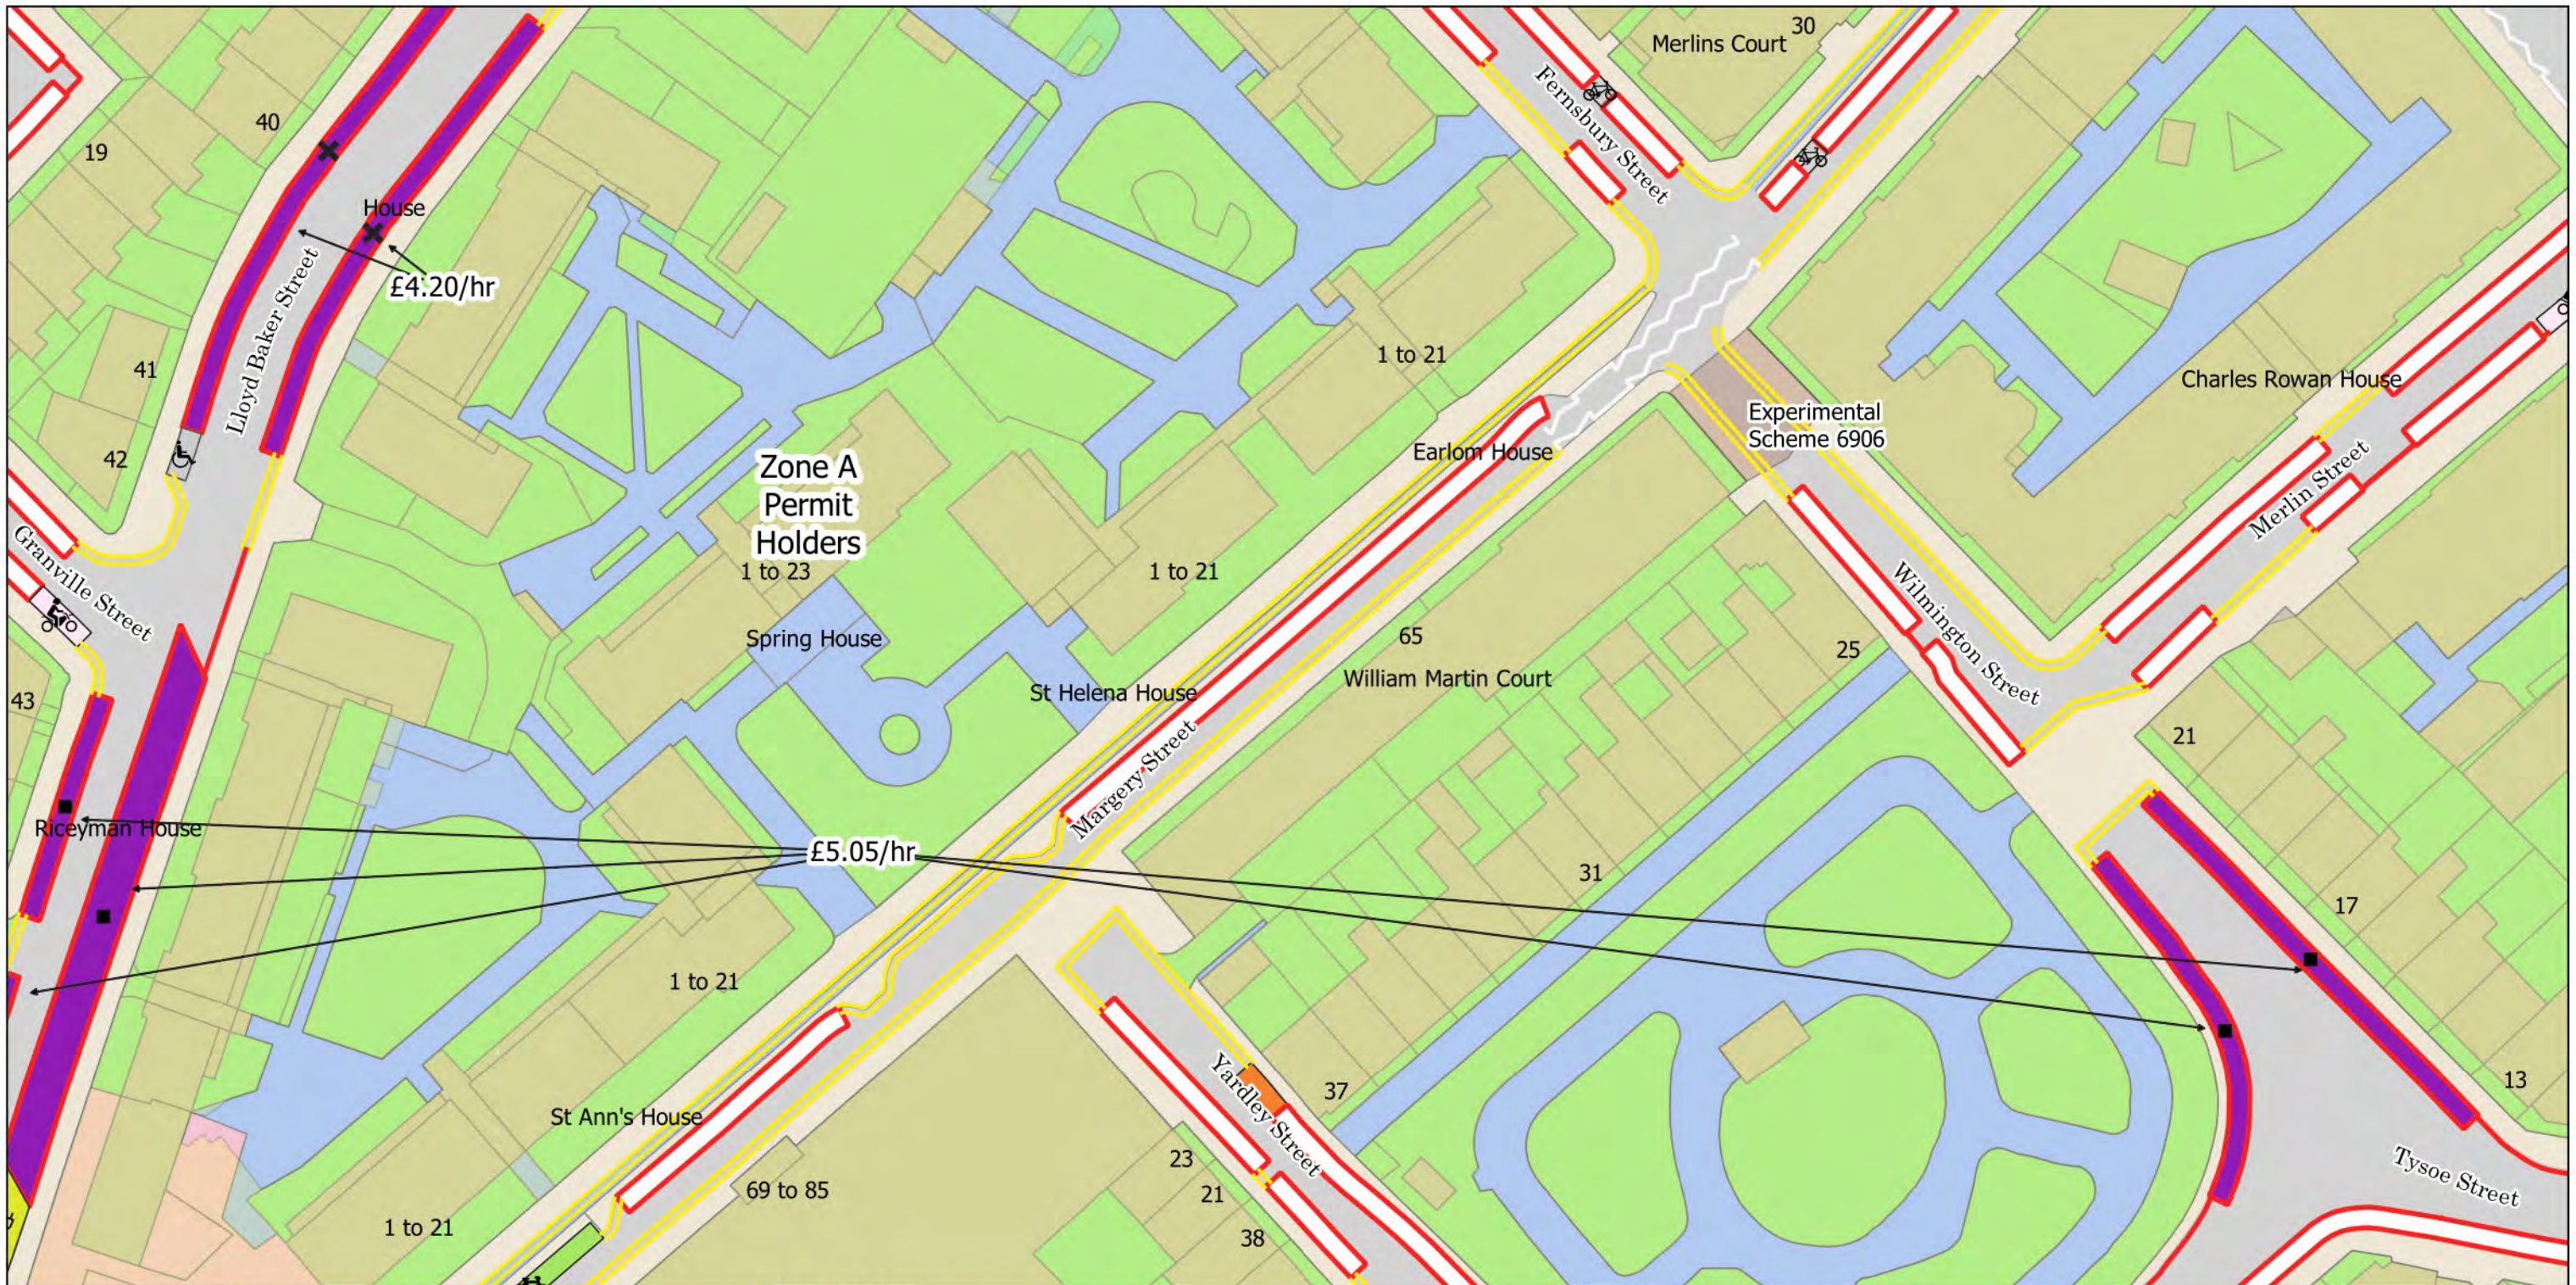

- No Stopping at any time
- No Waiting at any time
- No Waiting Mon-Fri 8.30am-6.30pm Sat 8.30am-1.30pm
- Solo Motorcycle Parking Place
- Resident Permit Mon-Fri 8.30am-6.30pm Sat 8.30am-1.30pm
- Electric Vehicle Charging Point Parking Place
- Disabled Persons Parking Place
- 🚲 Cycle Hire
- Car Club Parking Place
- Bikehangar
- 4h Pay by Phone (1h NR) or Permit Holders Mon-Fri 8.30am-6.30pm Sat 8.30am-1.30pm
- 2h Pay by Phone (1h NR) or Permit Holders Mon-Fri 8.30am-6.30pm Sat 8.30am-1.30pm