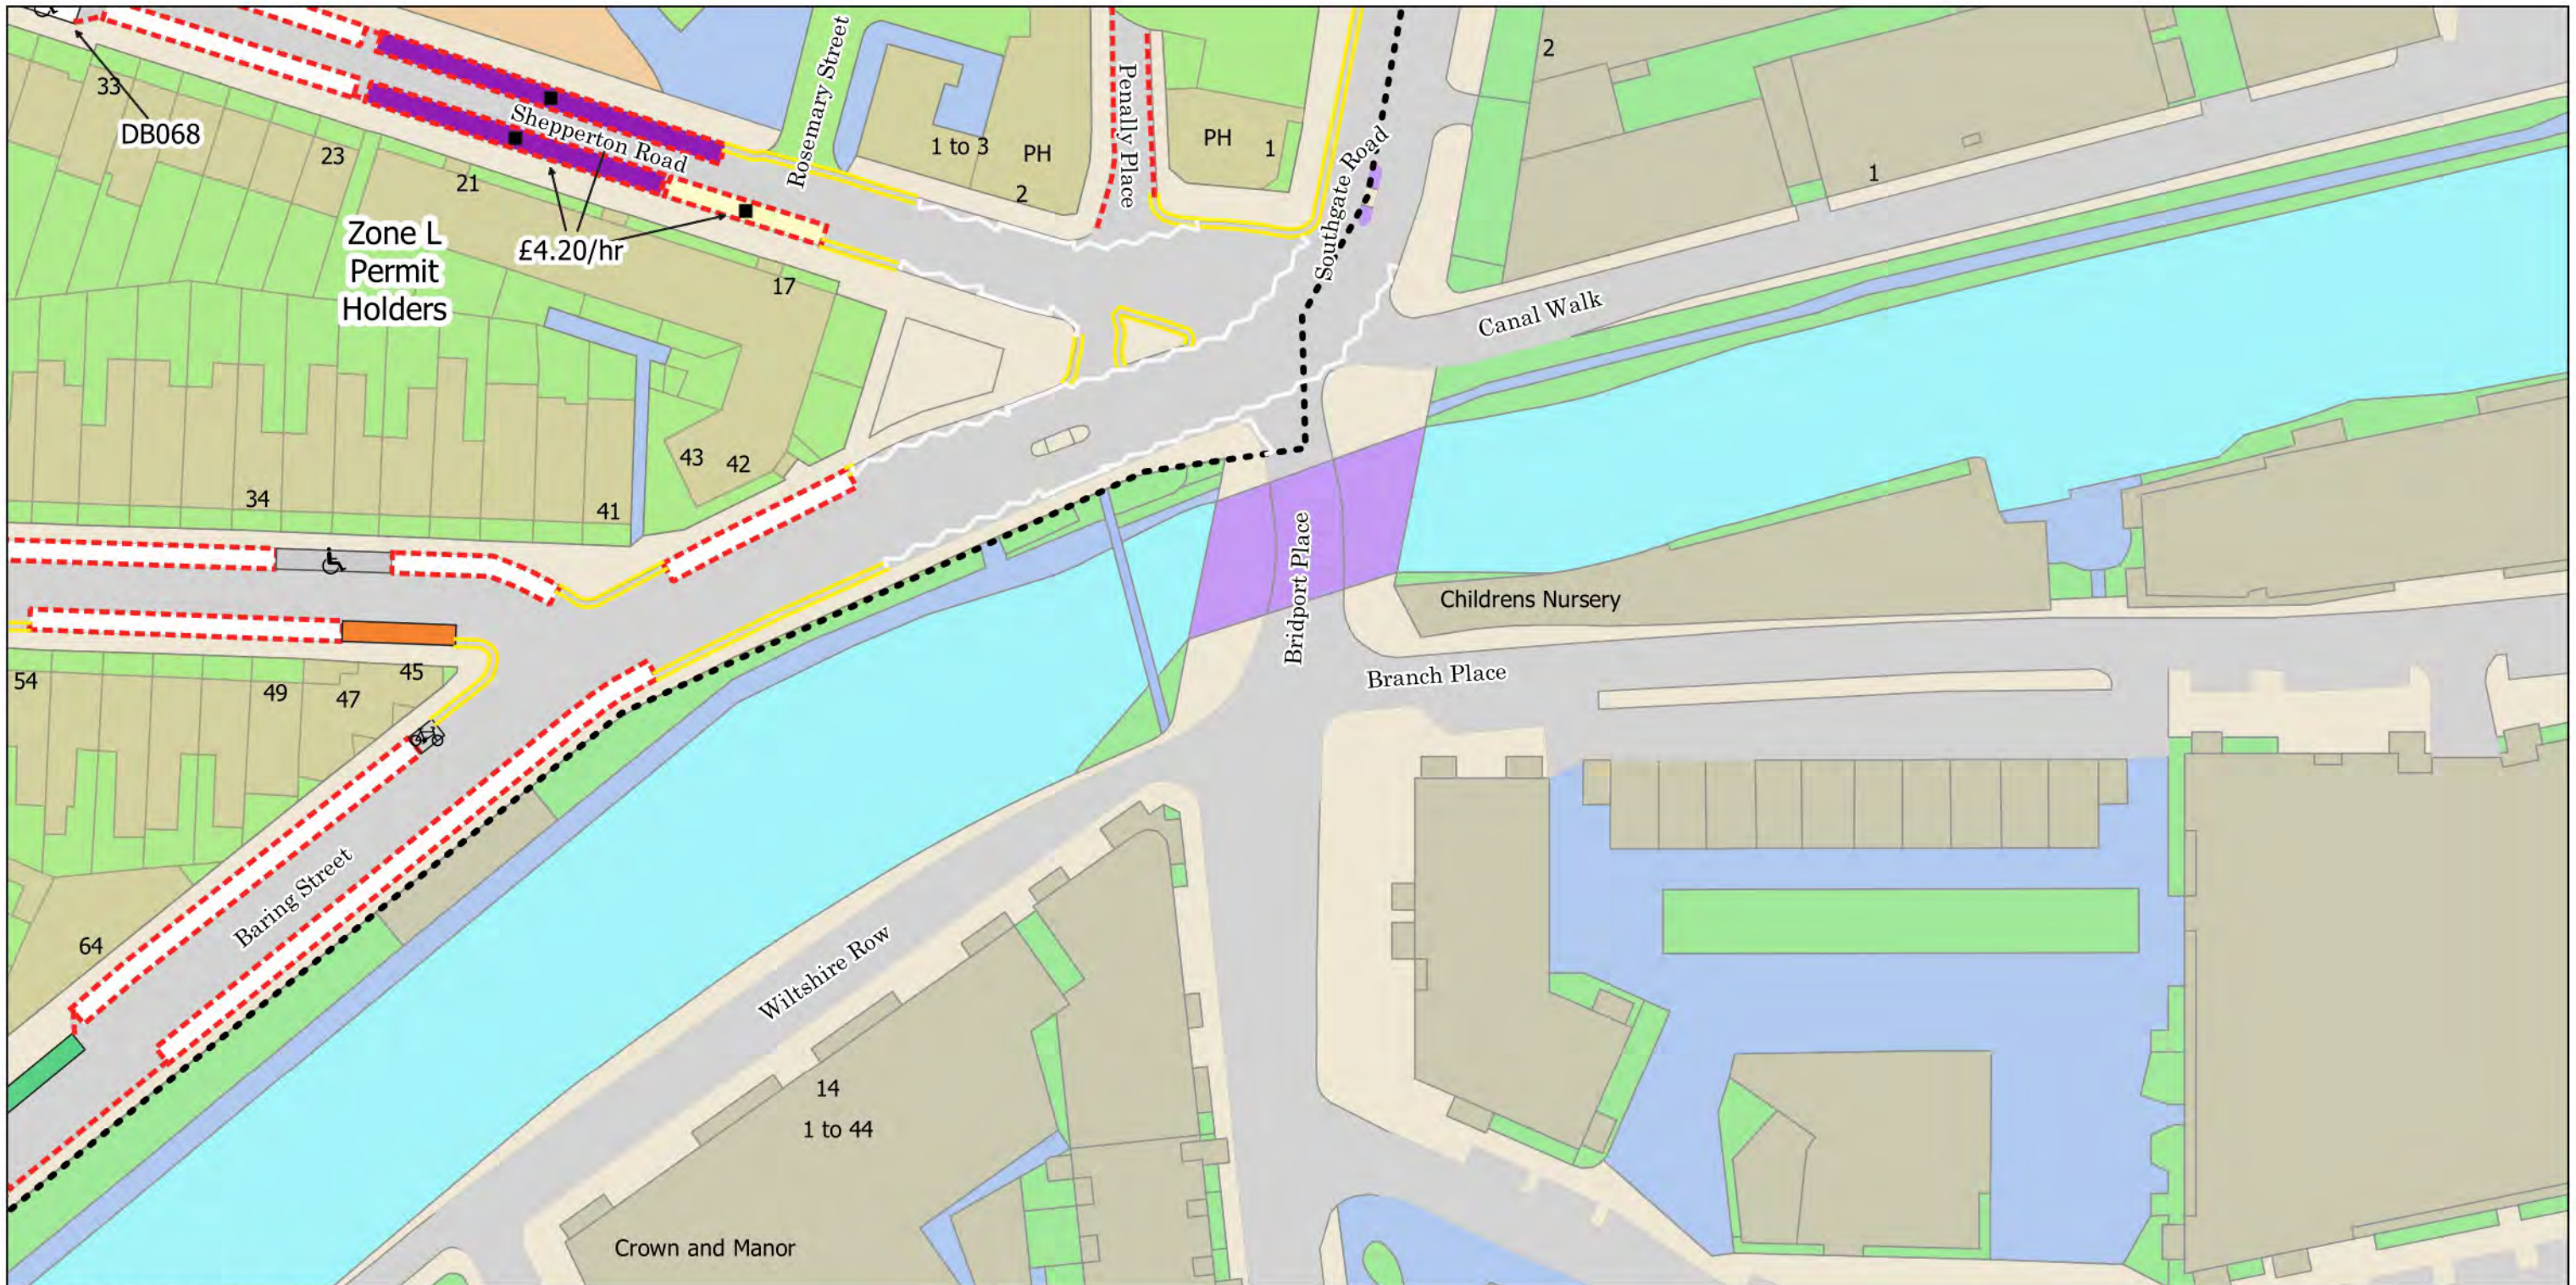

- No Stopping at any time
- No Waiting at any time
- No Waiting Mon-Fri 8.30am-6.30pm Sat 8.30am-1.30pm and match days
- Resident Permit Mon-Fri 8.30am-6.30pm Sat 8.30am-1.30pm and match days
- Disabled Persons Parking Place
- Dedicated Disabled Persons Parking Place
- Car Club Parking Place
- Bus Stop
- 2h Pay by Phone (1h NR) or Permit Holders Mon-Fri 8.30am-6.30pm Sat 8.30am-1.30pm and match days
- 2h Pay by Phone (1h NR) Mon-Fri 8.30am-6.30pm Sat 8.30am-1.30pm and match days
- Bikehangar
- Controlled Parking Zone Boundary