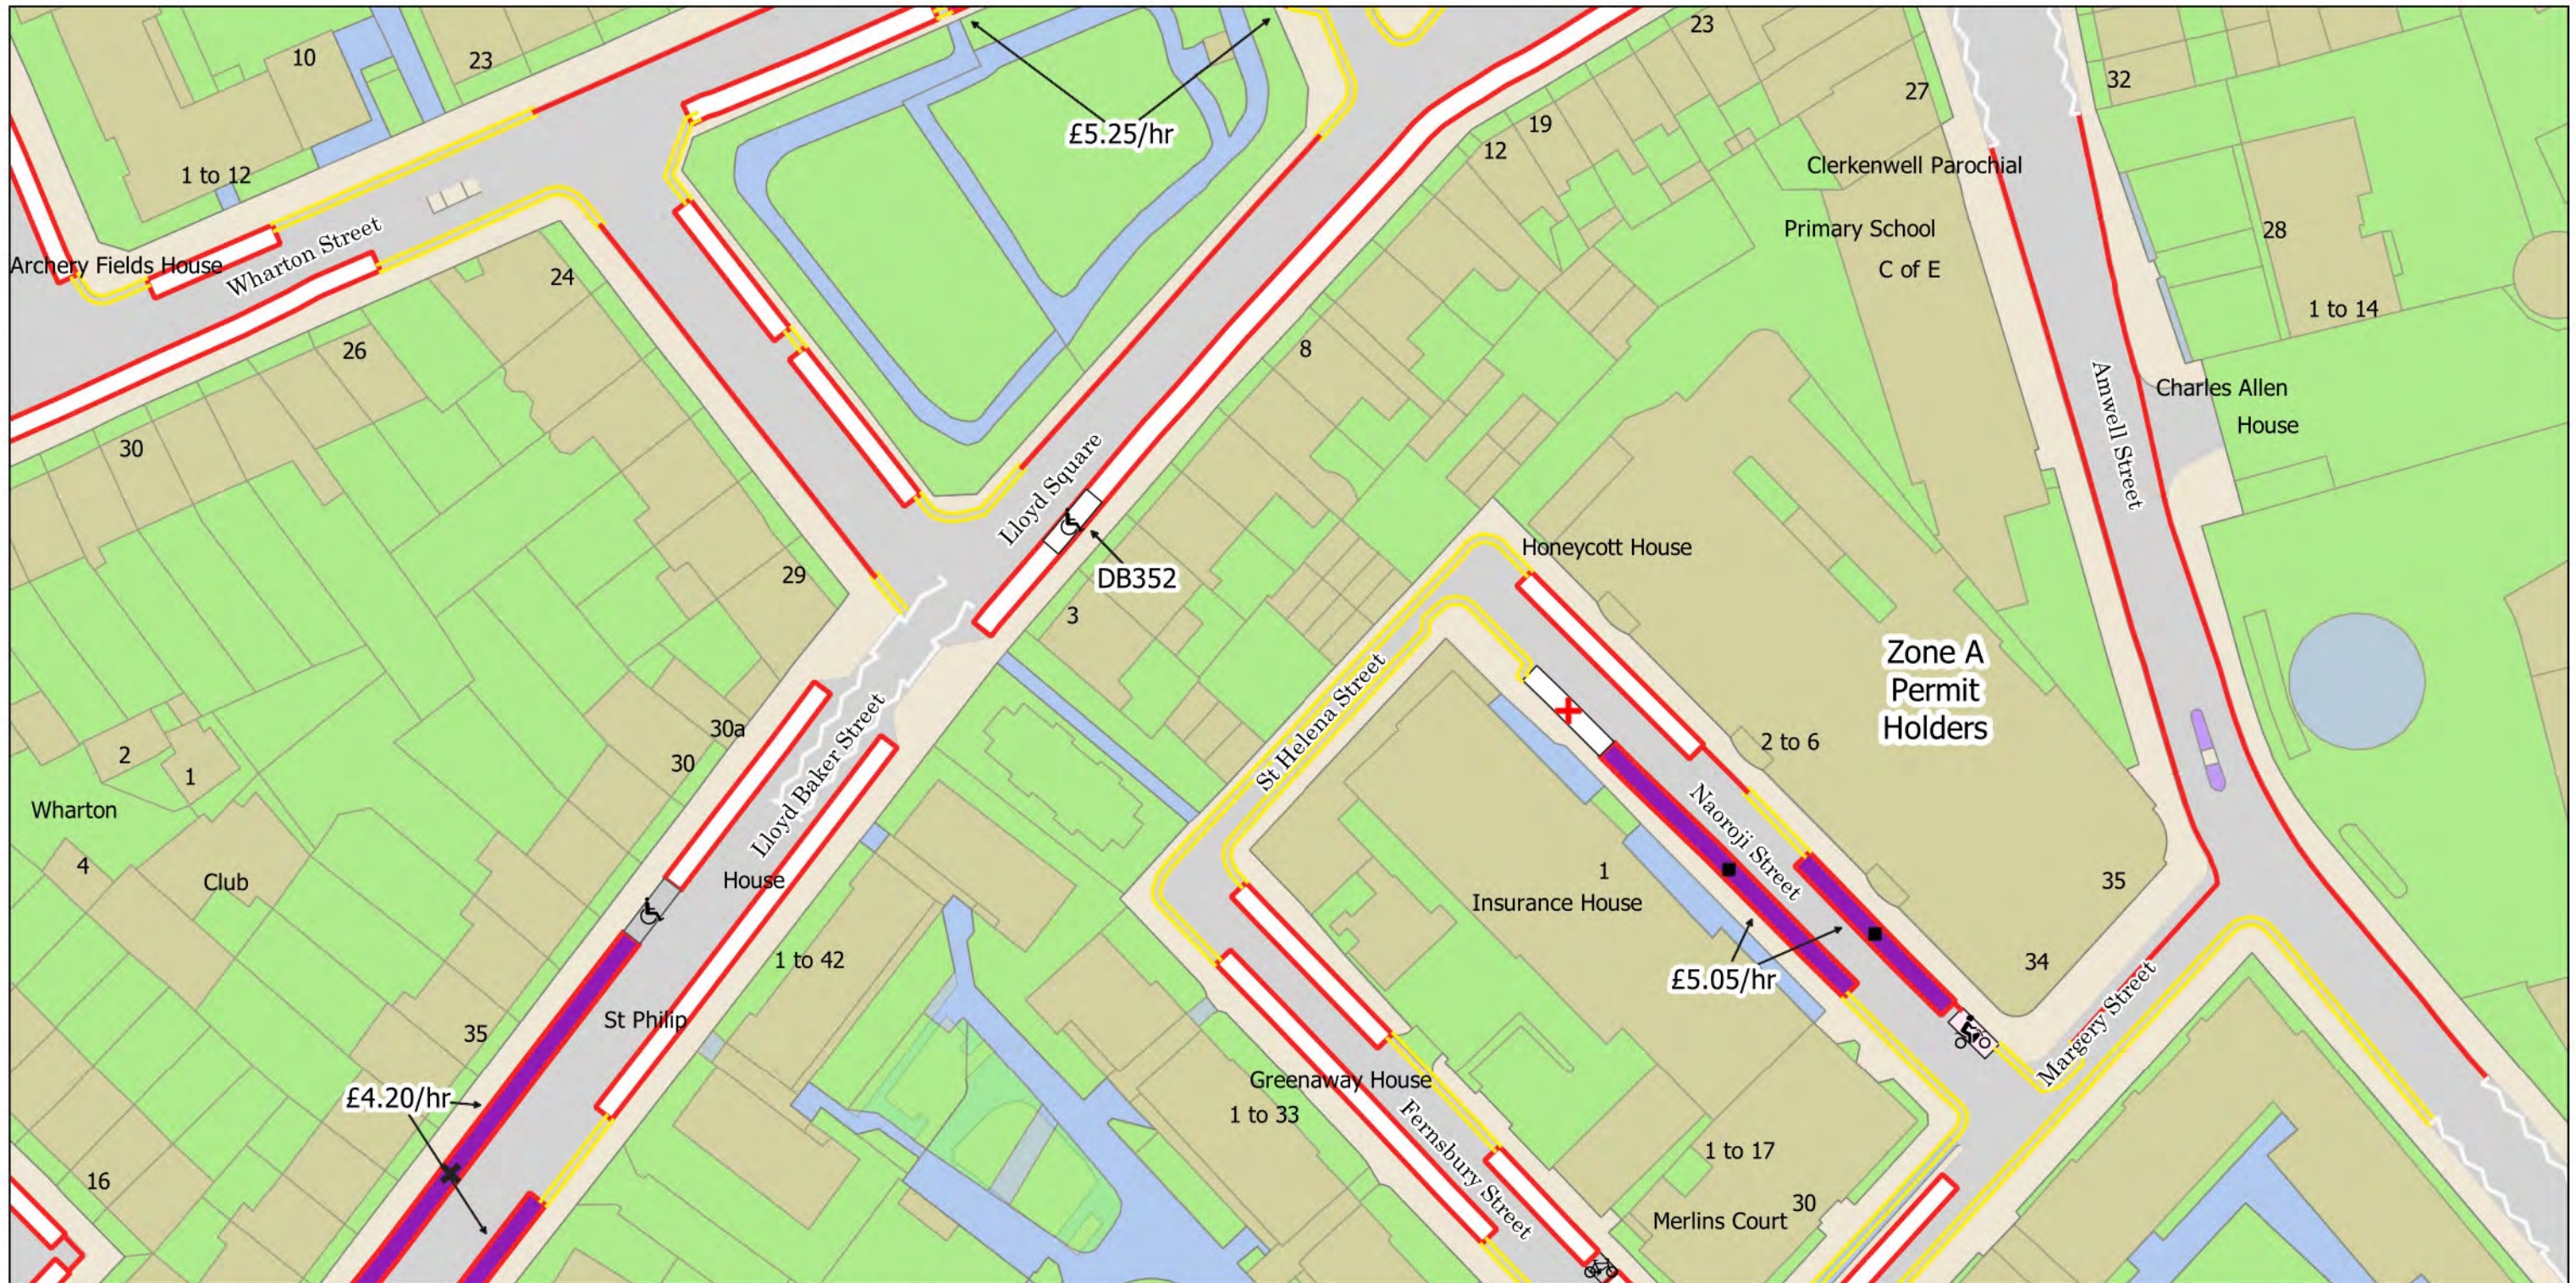

- No Stopping at any time
- No Waiting at any time
- No Waiting Mon-Fri 8.30am-6.30pm Sat 8.30am-1.30pm
- Solo Motorcycle Parking Place
- Resident Permit Mon-Fri 8.30am-6.30pm Sat 8.30am-1.30pm
- Doctor's Parking Place
- Disabled Persons Parking Place
- Dedicated Disabled Persons Parking Place
- 4h Pay by Phone (1h NR) or Permit Holders Mon-Fri 8.30am-6.30pm Sat 8.30am-1.30pm
- 2h Pay by Phone (1h NR) or Permit Holders Mon-Fri 8.30am-6.30pm Sat 8.30am-1.30pm
- Bikehangar