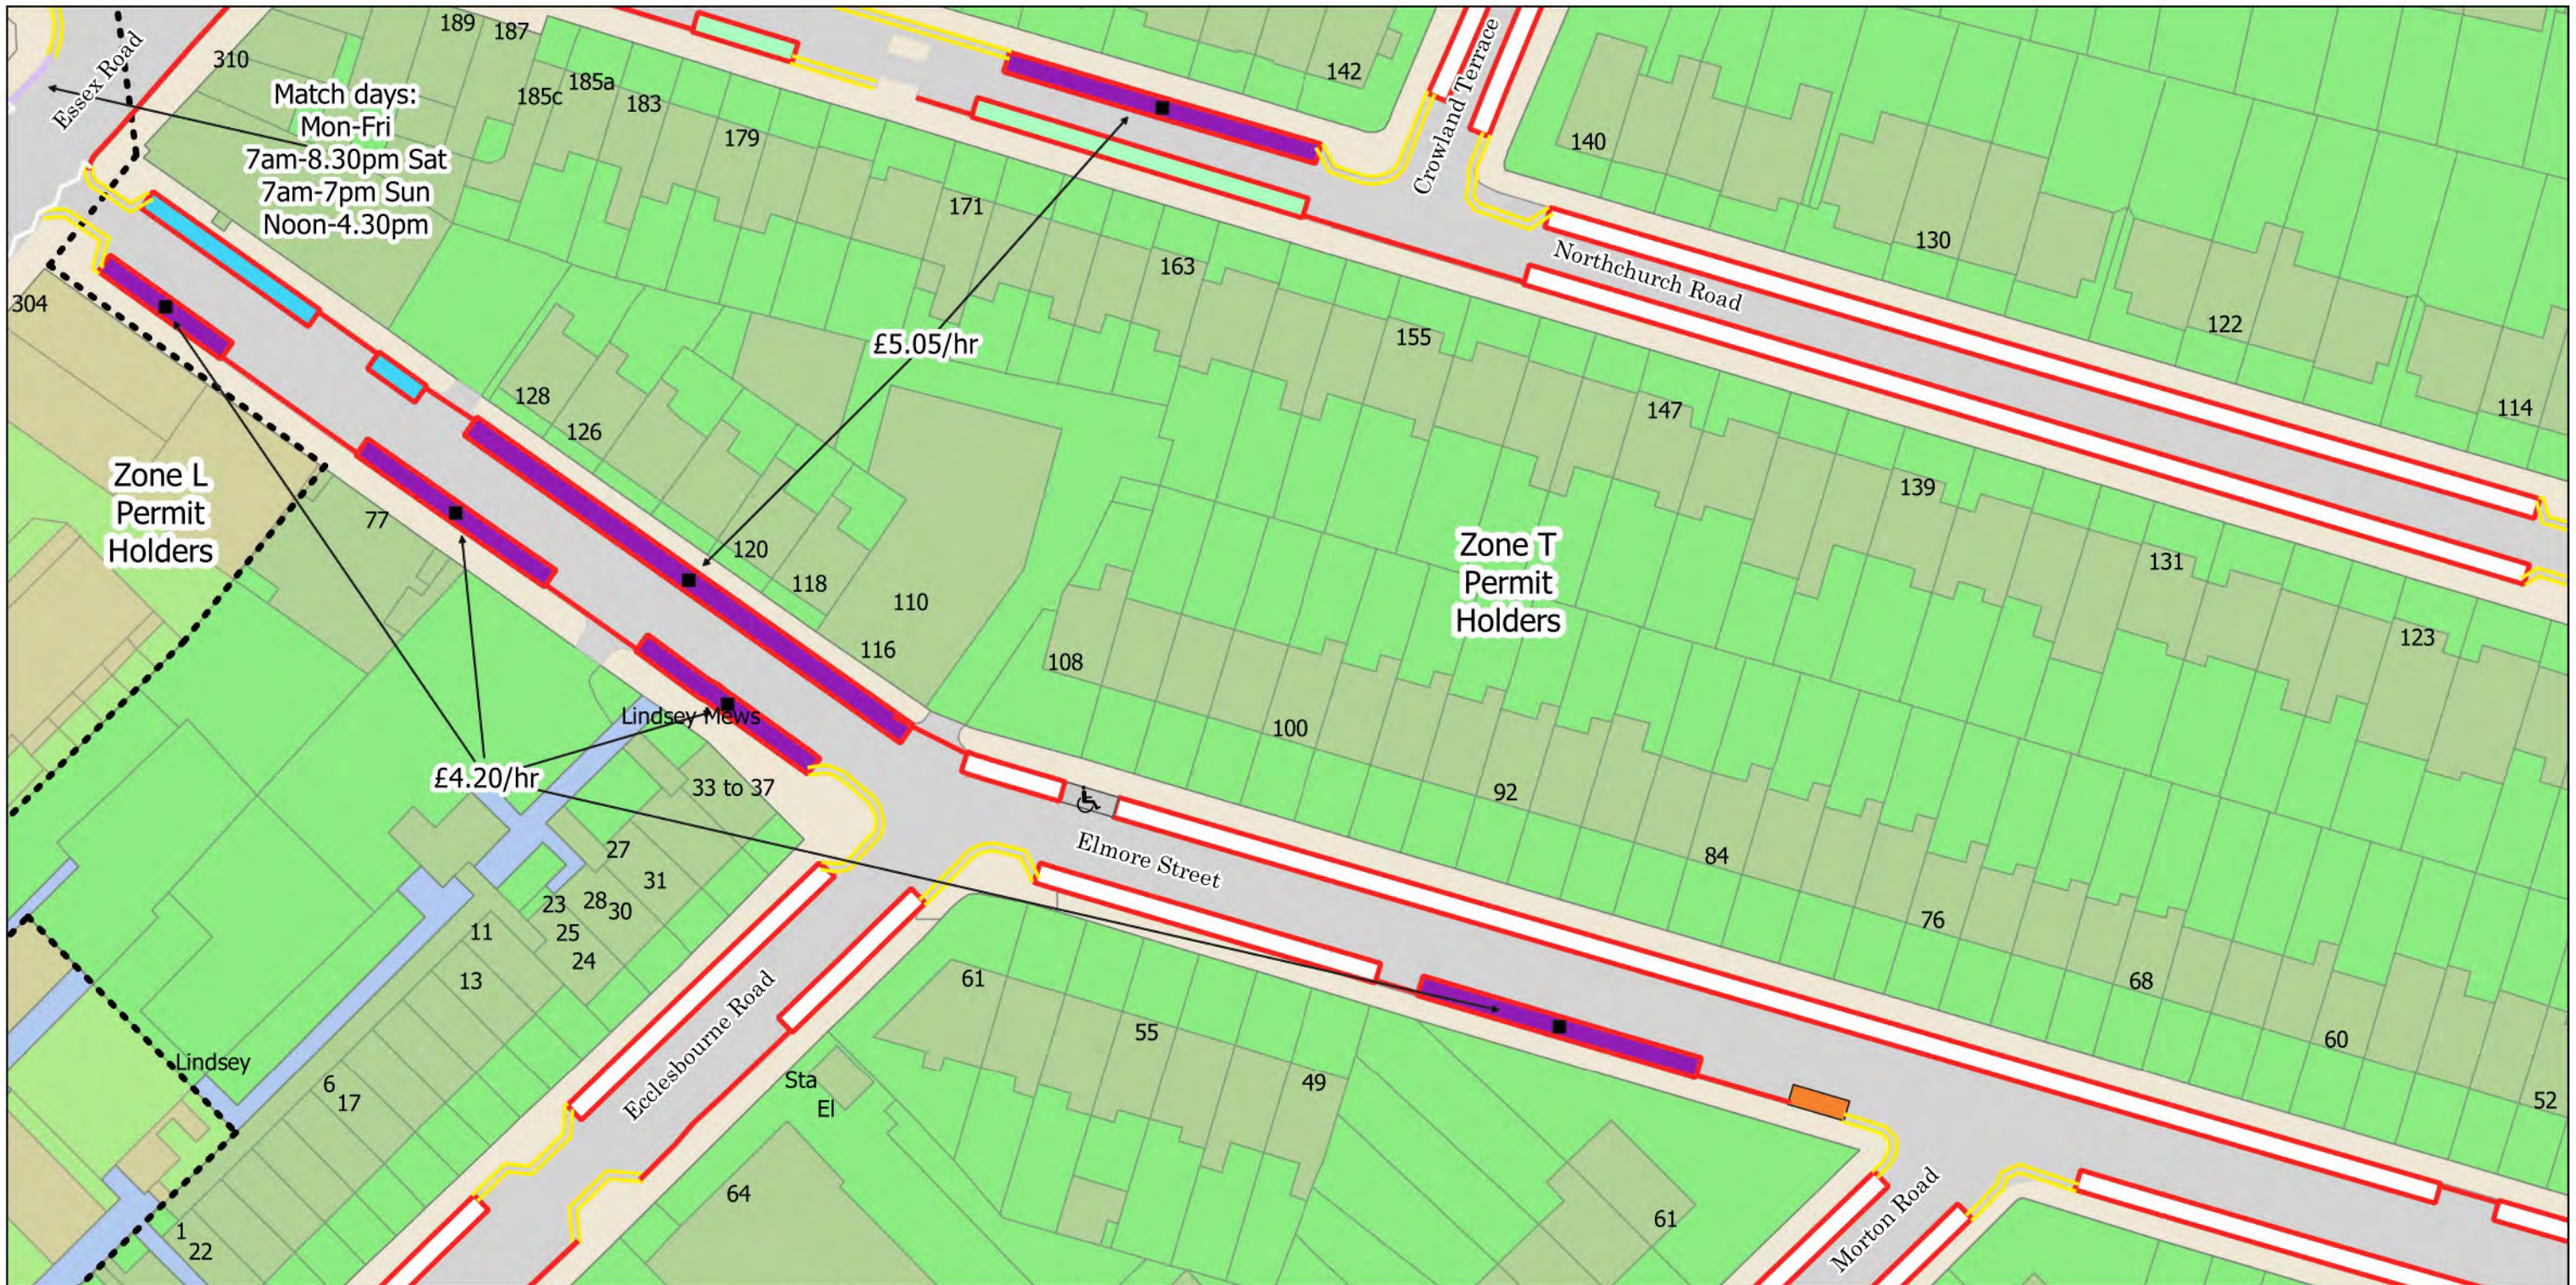

- No Stopping at any time
- No Waiting at any time
- No Waiting Mon-Fri 8.30am-6.30pm Sat 8.30am-1.30pm
- No Waiting Mon-Sat 7am-7pm
- Resident Permit Mon-Fri 8.30am-6.30pm Sat 8.30am-1.30pm
- Permit Holder Bay Mon-Fri 8.30am-6.30pm Sat 8.30am-1.30pm
- ♿ Disabled Persons Parking Place
- Car Club Parking Place
- Business Permit Mon-Fri 8.30am-6.30pm Sat 8.30am-1.30pm
- 2h Pay by Phone (1h NR) or Permit Holders Mon-Fri 8.30am-6.30pm Sat 8.30am-1.30pm
- Controlled Parking Zone Boundary