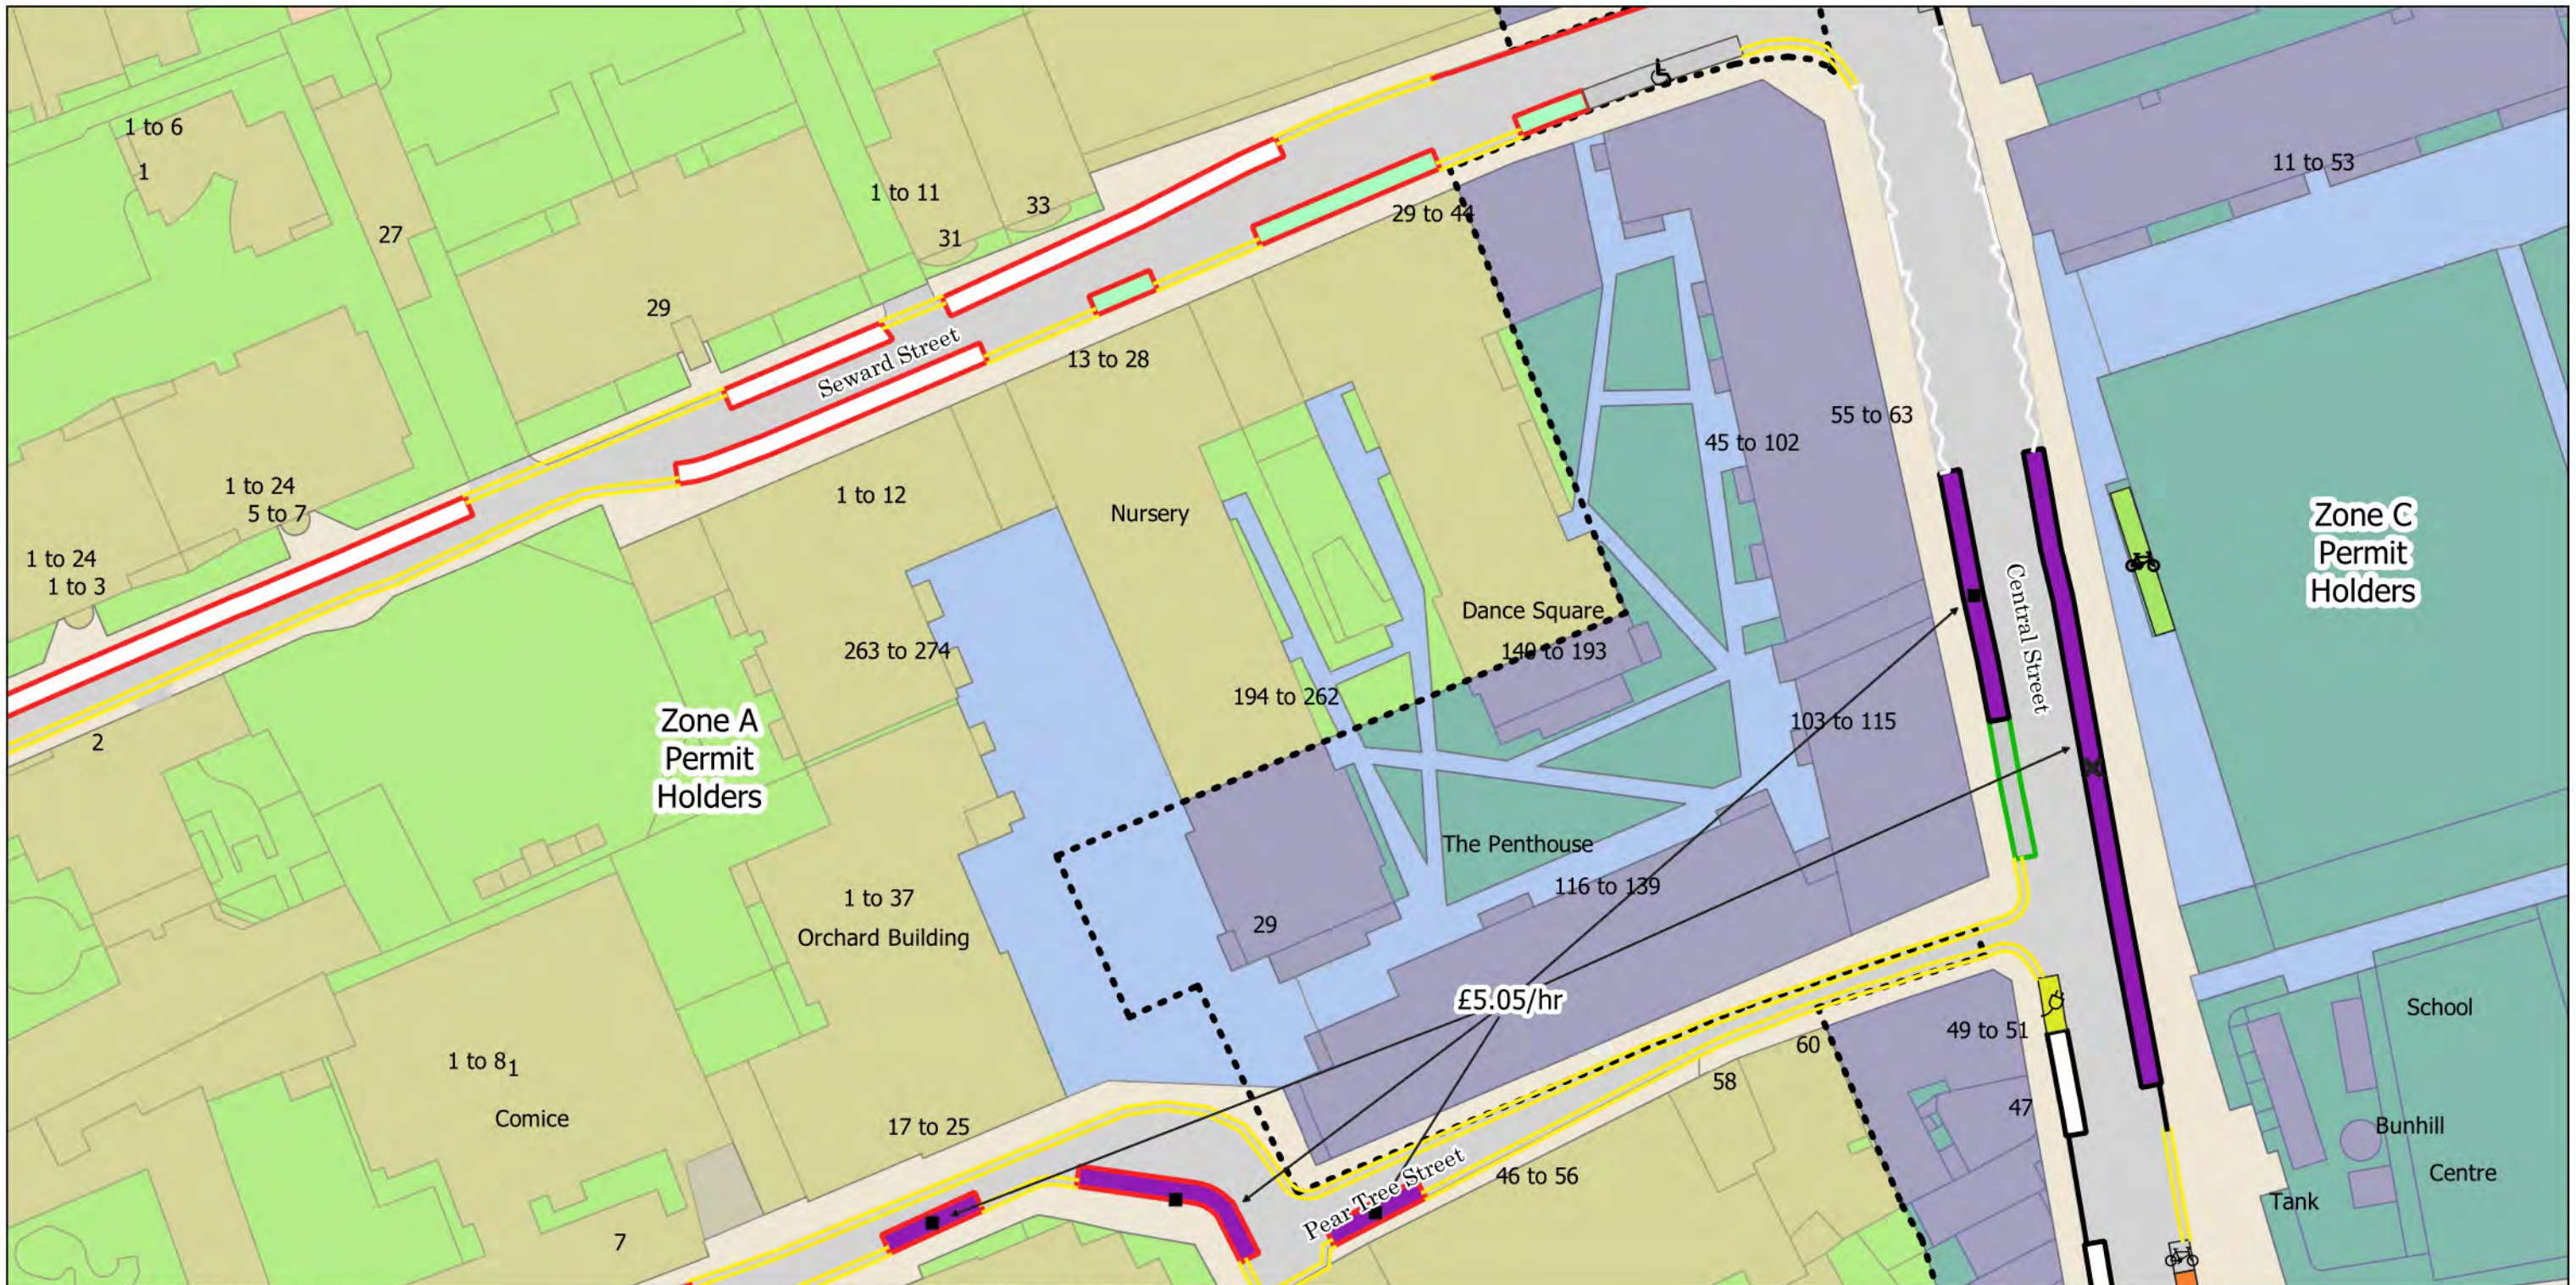

- No Stopping at any time
- No Waiting at any time
- No Waiting Mon-Fri 8.30am-6.30pm Sat 8.30am-1.30pm
- No Waiting Mon-Sat at any time Sun 12am-6am
- Resident Permit Mon-Sat at any time Sun 12am-6am
- Resident Permit Mon-Fri 8.30am-6.30pm Sat 8.30am-1.30pm
- Permit Holder Bay Mon-Fri 8.30am-6.30pm Sat 8.30am-1.30pm
- Loading Bay Mon-Sun 9am-8pm
- Electric Vehicle Charging Point Parking Place
- ♿ Disabled Persons Parking Place
- 🚲 Cycle Hire
- 🚗 Car Club Parking Place
- 🚲 Bikehangar
- ⌚ 4h Pay by Phone (1h NR) or Permit Holders Mon-Sat at any time Sun 12am-6am
- ⌚ 2h Pay by Phone (1h NR) or Permit Holders Mon-Sat at any time Sun 12am-6am
- ⌚ 2h Pay by Phone (1h NR) or Permit Holders Mon-Fri 8.30am-6.30pm Sat 8.30am-1.30pm
- Controlled Parking Zone Boundary