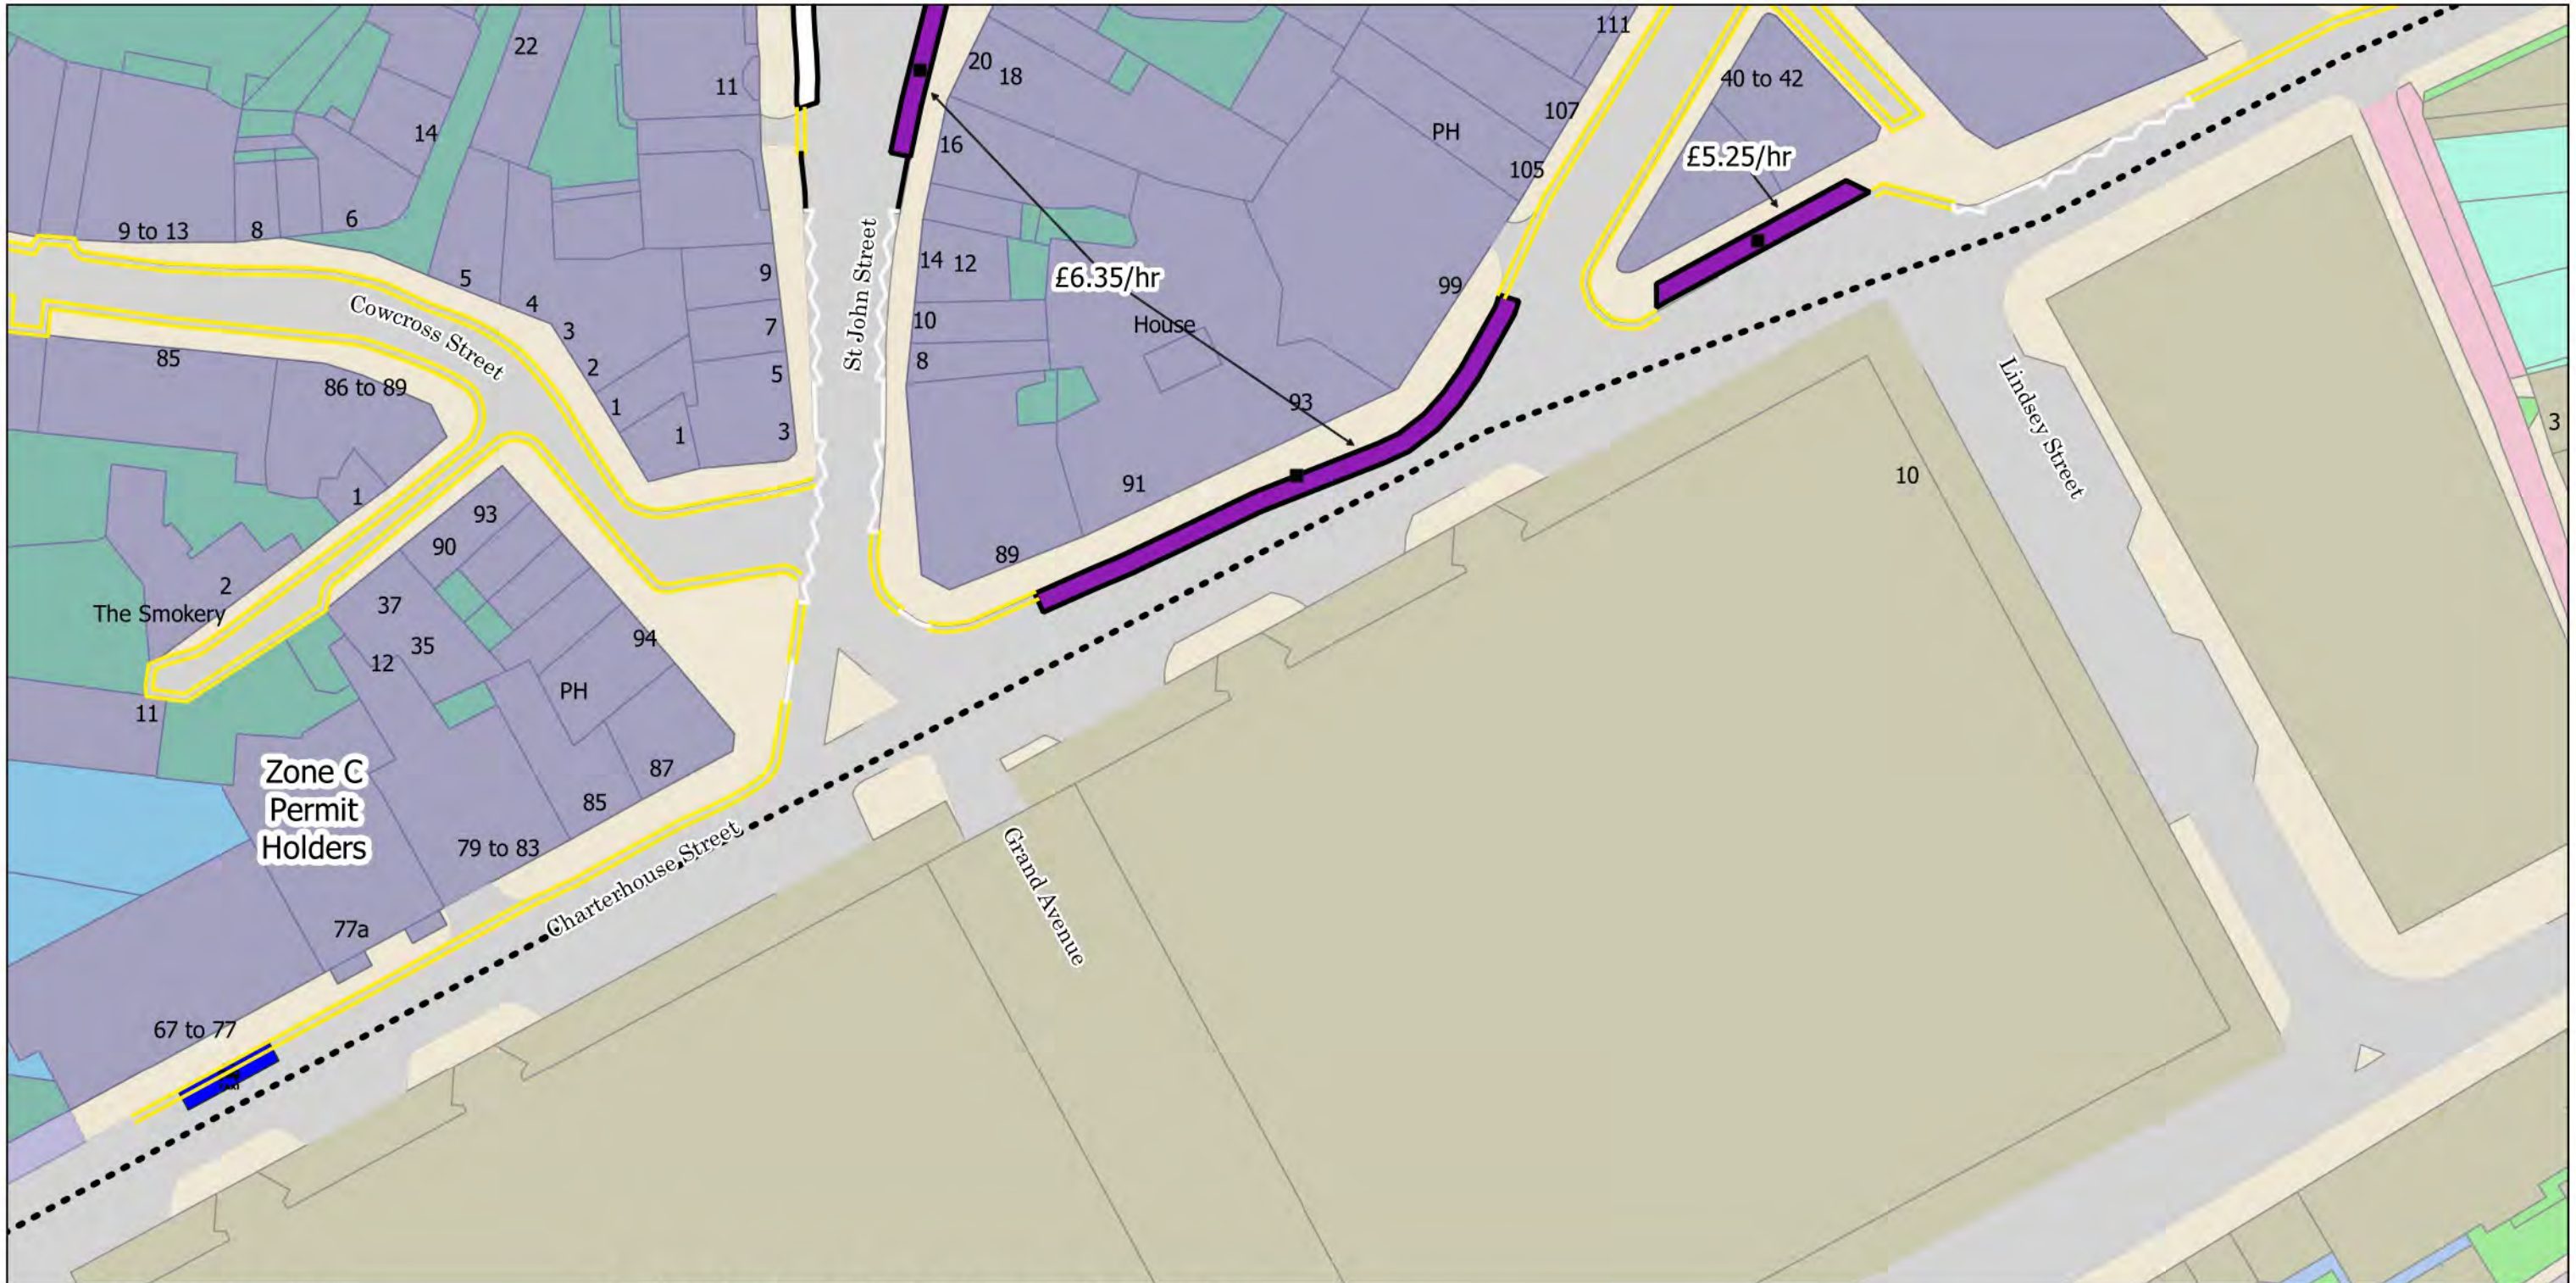

- No Stopping at any time
- No Waiting at any time
- No Waiting Mon-Sat at any time Sun 12am-6am
- Taxi Bay
- Resident Permit Mon-Sat at any time Sun 12am-6am
- 2h Pay by Phone (1h NR) or Permit Holders Mon-Sat at any time Sun 12am-6am
- Controlled Parking Zone Boundary