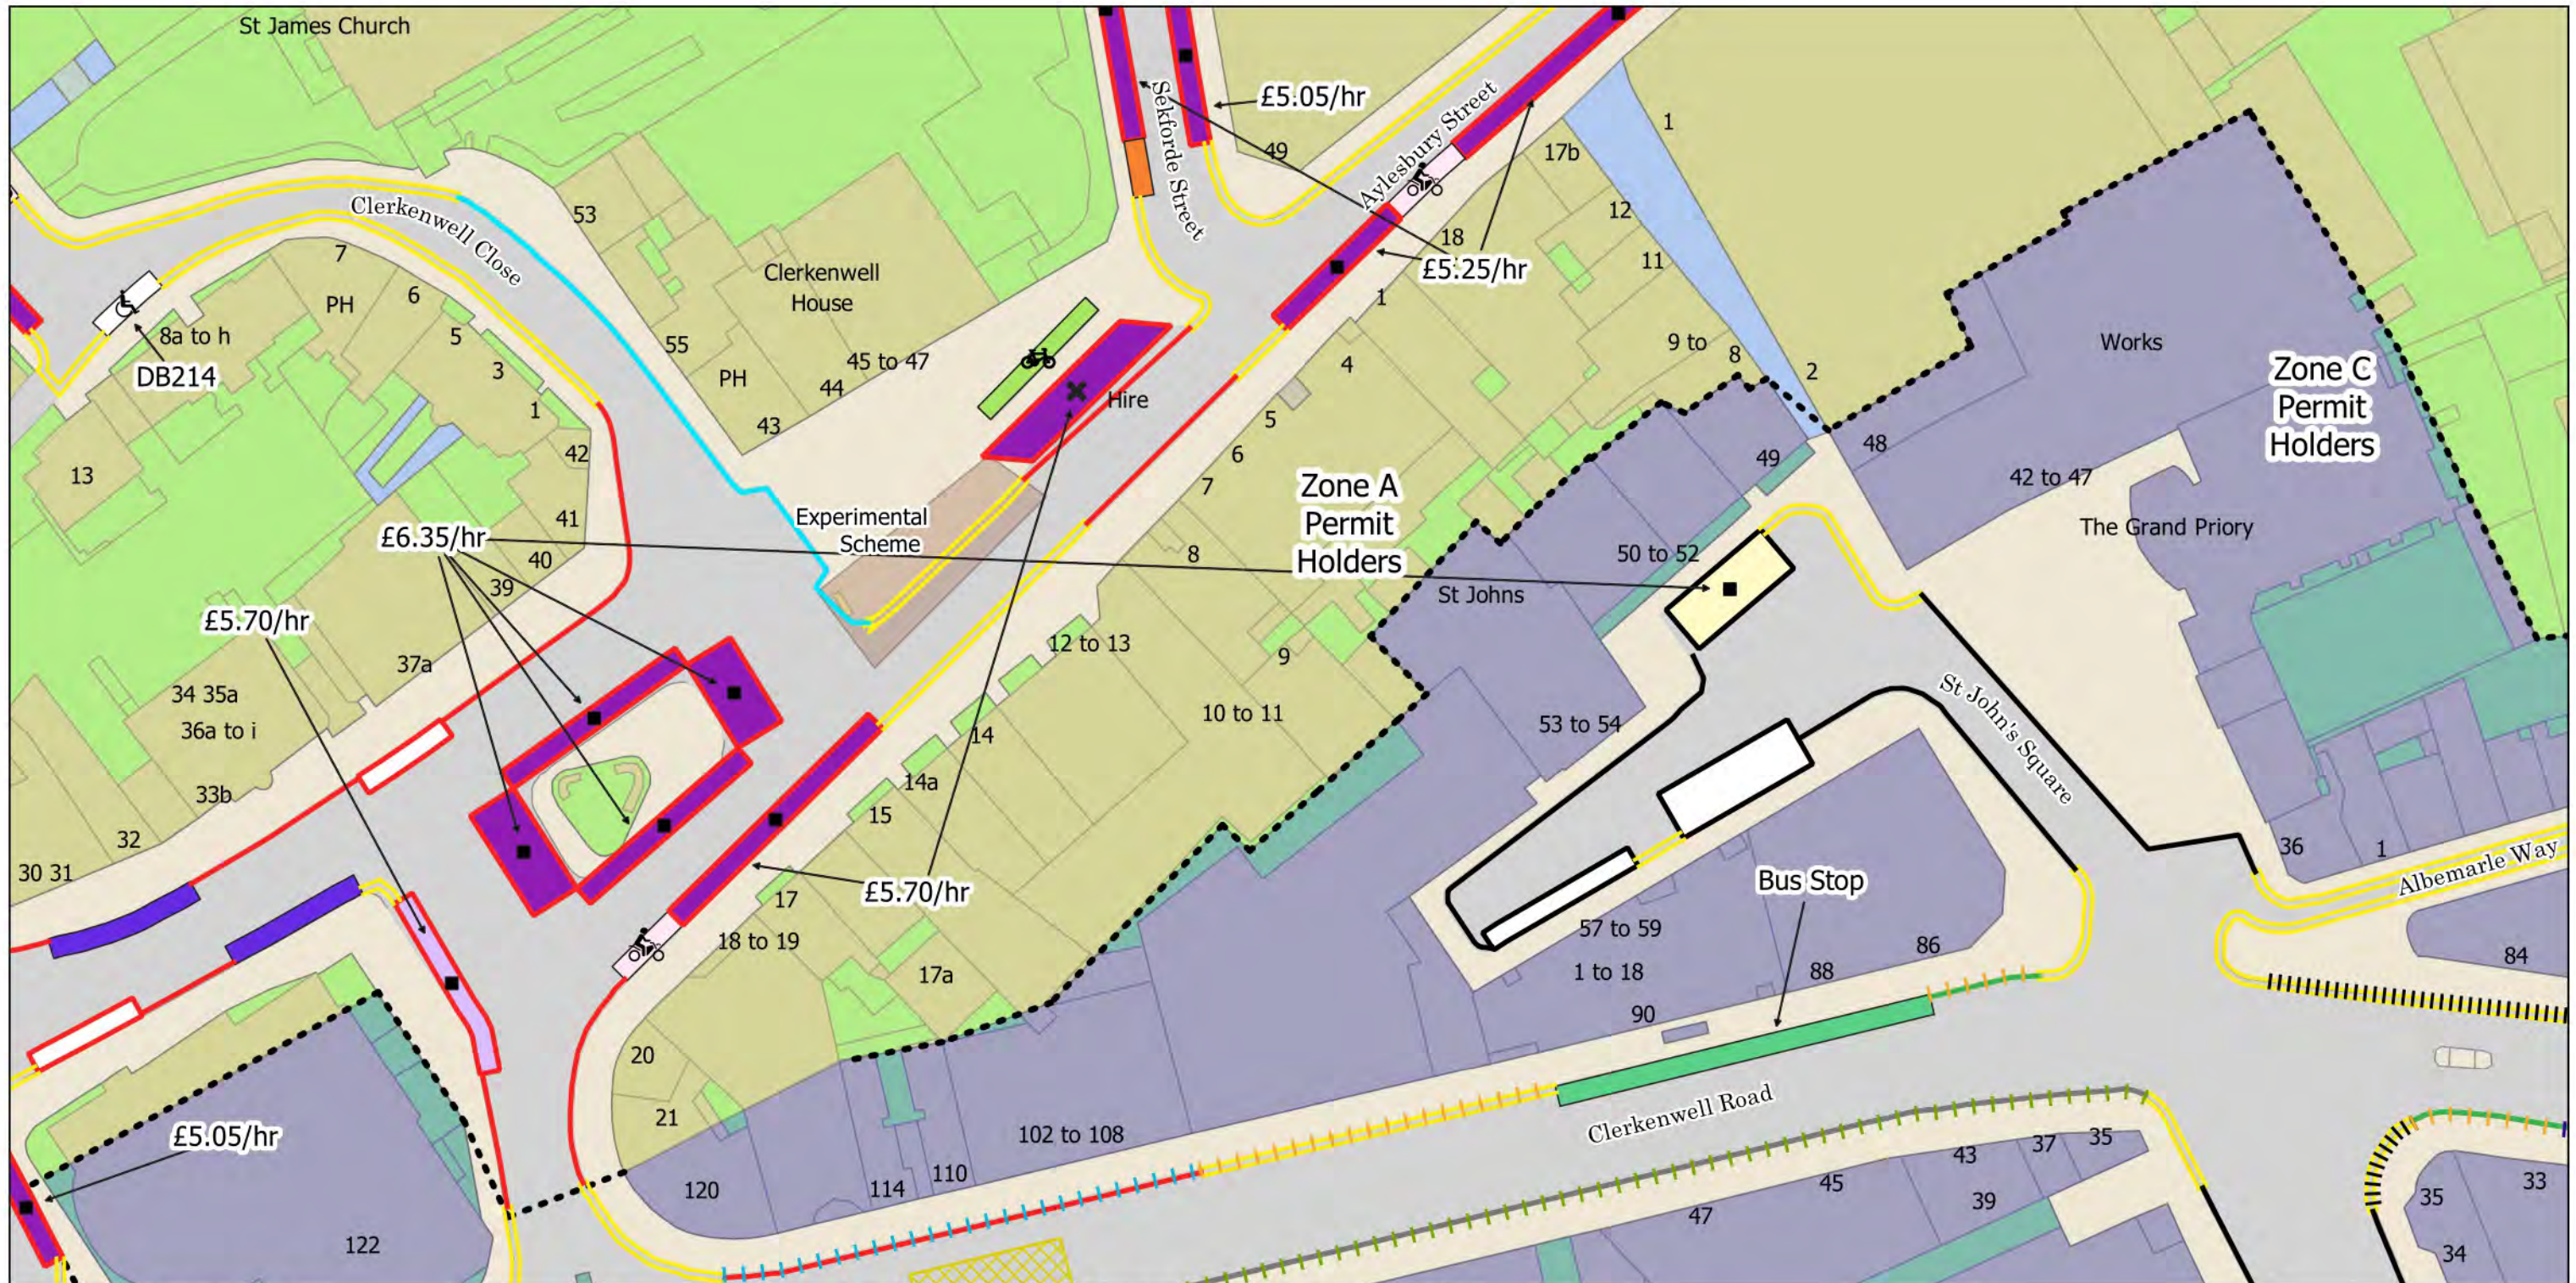

||||| No Loading at any time	☐ Resident Permit Mon-Sat at any time Sun 12am-6am
||| No Loading Mon-Fri 7am-7pm Sat 8am-1.30pm	☐ Resident Permit Mon-Fri 8.30am-6.30pm Sat 8.30am-1.30pm
|| No Loading Mon-Fri 8am-7pm Sat 8am-1.30pm	♿ Dedicated Disabled Persons Parking Place
| | | No Loading Mon-Fri 8.30am-10.30am 4pm-6.30pm Sat 8.30am-10am	🚲 Cycle Hire
| | | No Loading Mon-Fri 8am-10am 4pm-7pm Sat 8am-1.30pm	🚗 Car Club Parking Place
— No Waiting at any time	🚏 Bus Stand
— No Waiting Mon-Fri 7am-7pm Sat 8am-7pm	⌘ 4h Pay by Phone (1h NR) or Permit Holders Mon-Fri 8.30am-6.30pm Sat 8.30am-1.30pm
— No Waiting Mon-Fri 8.30am-6.30pm Sat 8.30am-1.30pm	⬛ 2h Pay by Phone (1h NR) or Resident Permit Mon-Fri 8.30am-6.30pm Sat 8.30am-1.30pm
— No Waiting Mon-Fri 8am-6.30pm Sat 8am-1.30pm	⬛ 2h Pay by Phone (1h NR) or Permit Holders Mon-Fri 8.30am-6.30pm Sat 8.30am-1.30pm
— No Waiting Mon-Sat 8am-7pm	⬛ 2h Pay by Phone (1h NR) Mon-Sat at any time Sun 12am-6am
— No Waiting Mon-Sat at any time Sun 12am-6am	⋯ Controlled Parking Zone Boundary
🏍️ Solo Motorcycle Parking Place