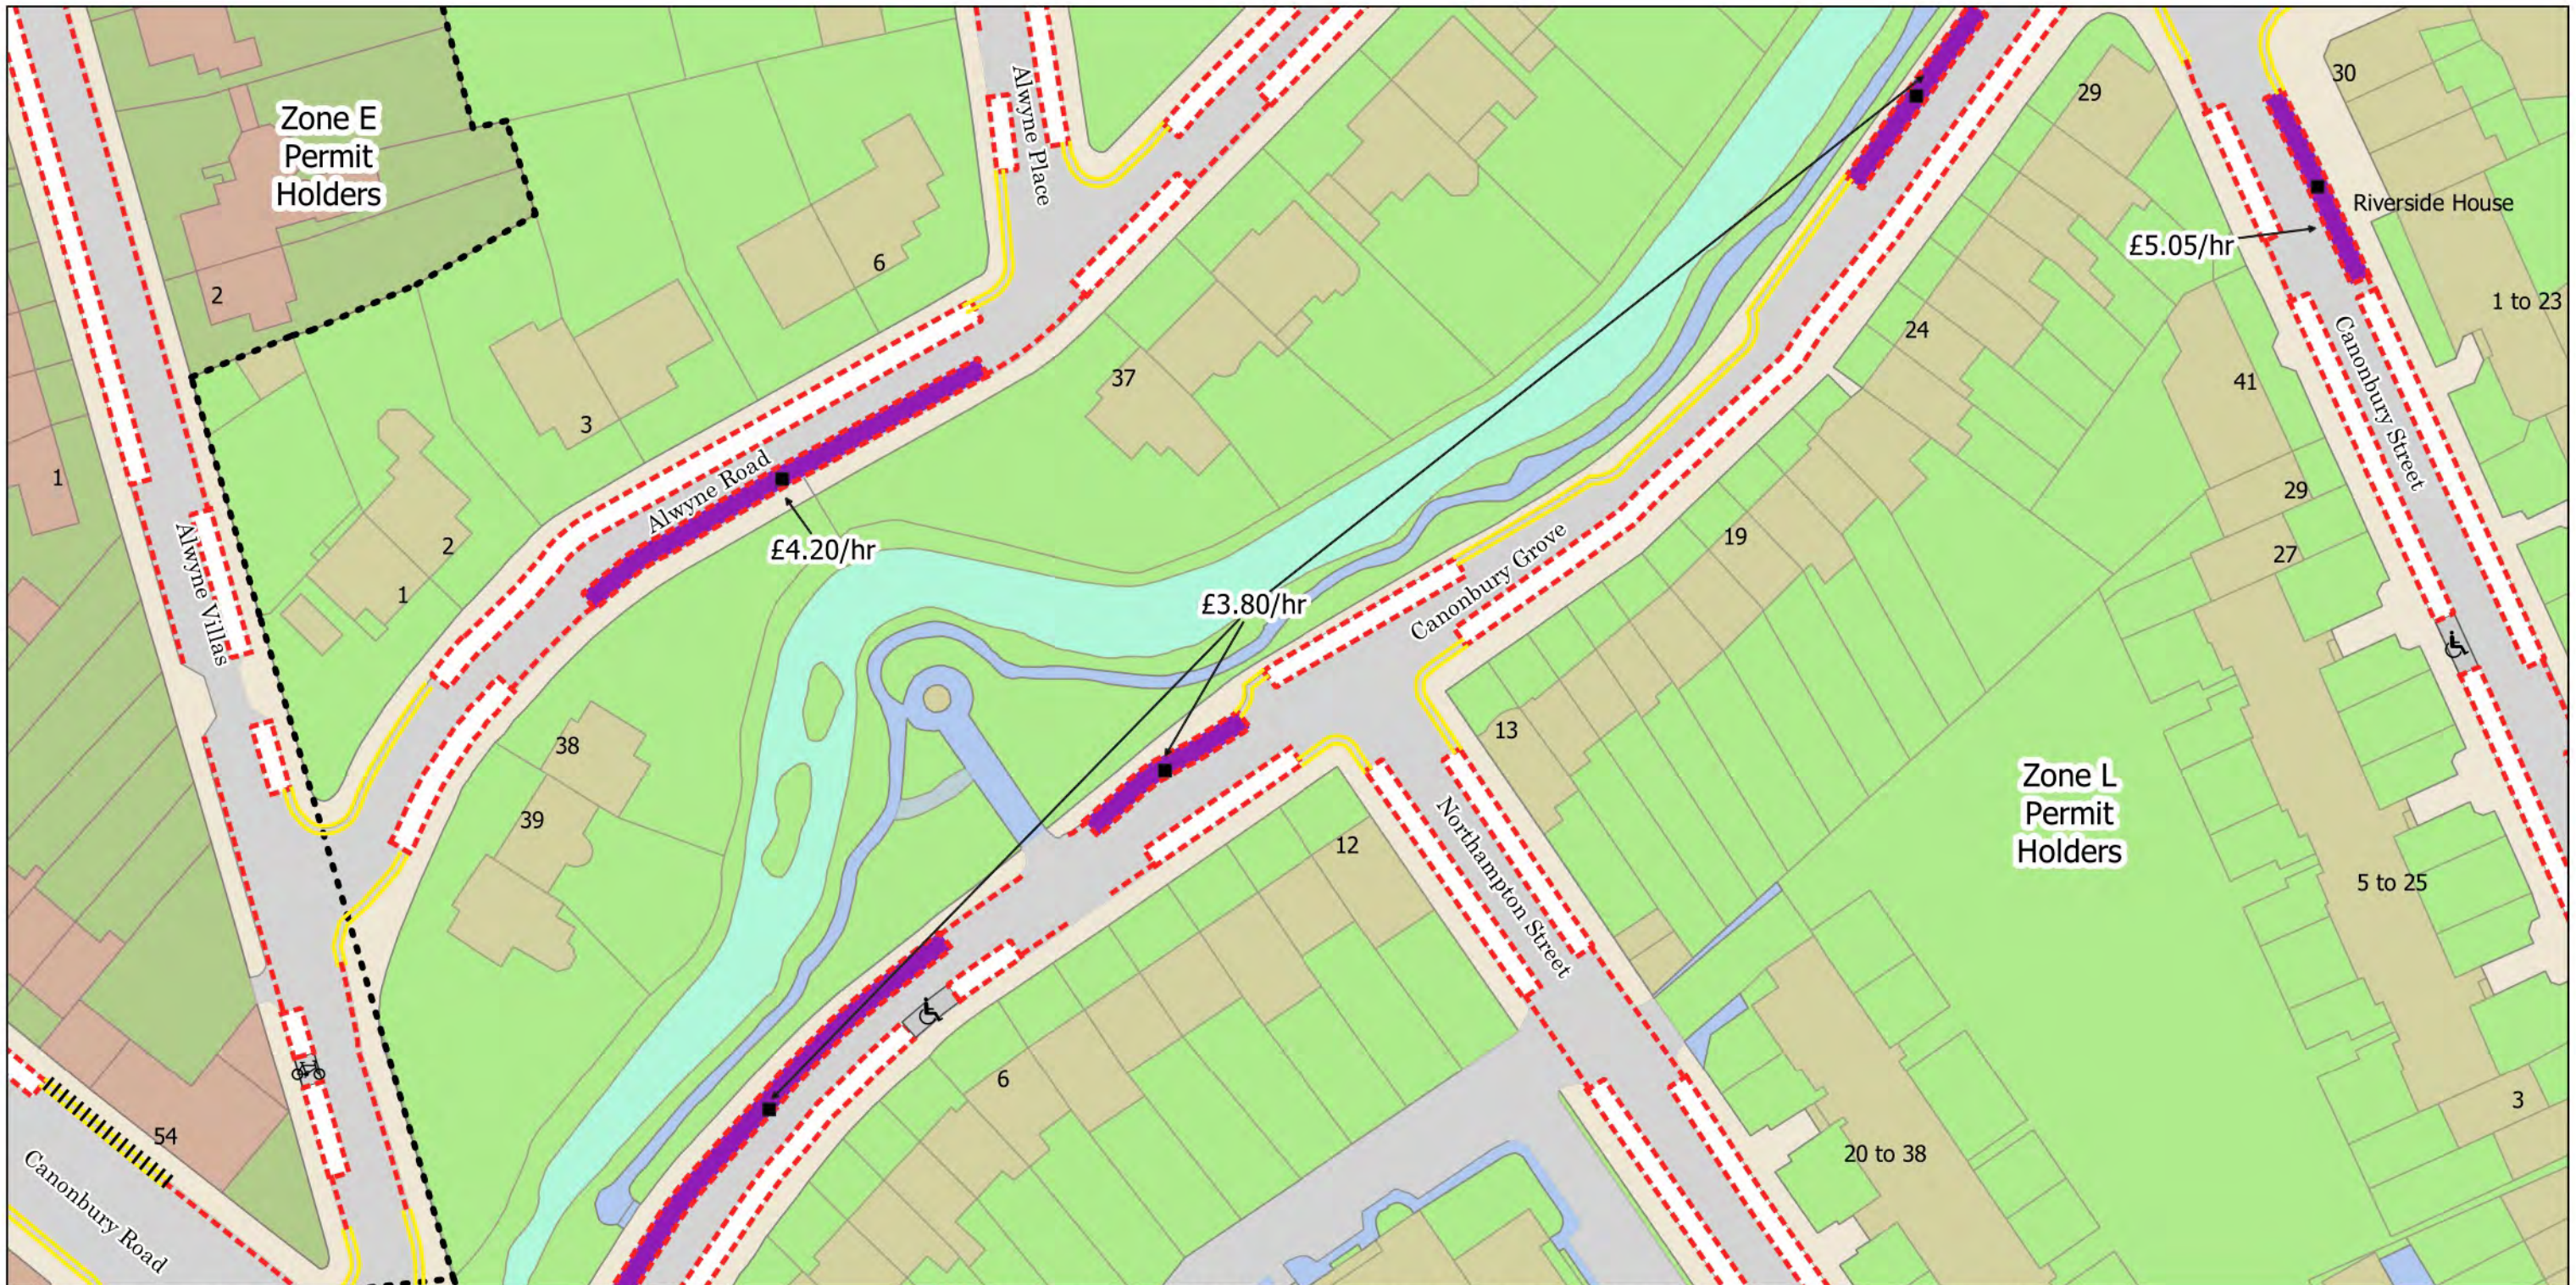

- ||||| No Loading at any time
- ==== No Waiting at any time
- - - - No Waiting Mon-Fri 8.30am-6.30pm Sat 8.30am-1.30pm and match days
- . - . Resident Permit Mon-Fri 8.30am-6.30pm Sat 8.30am-1.30pm and match days
- ♿ Disabled Persons Parking Place
- 2h Pay by Phone (1h NR) or Permit Holders Mon-Fri 8.30am-6.30pm Sat 8.30am-1.30pm and match days
- 🚲 Bikehangar
- ⋯ Controlled Parking Zone Boundary