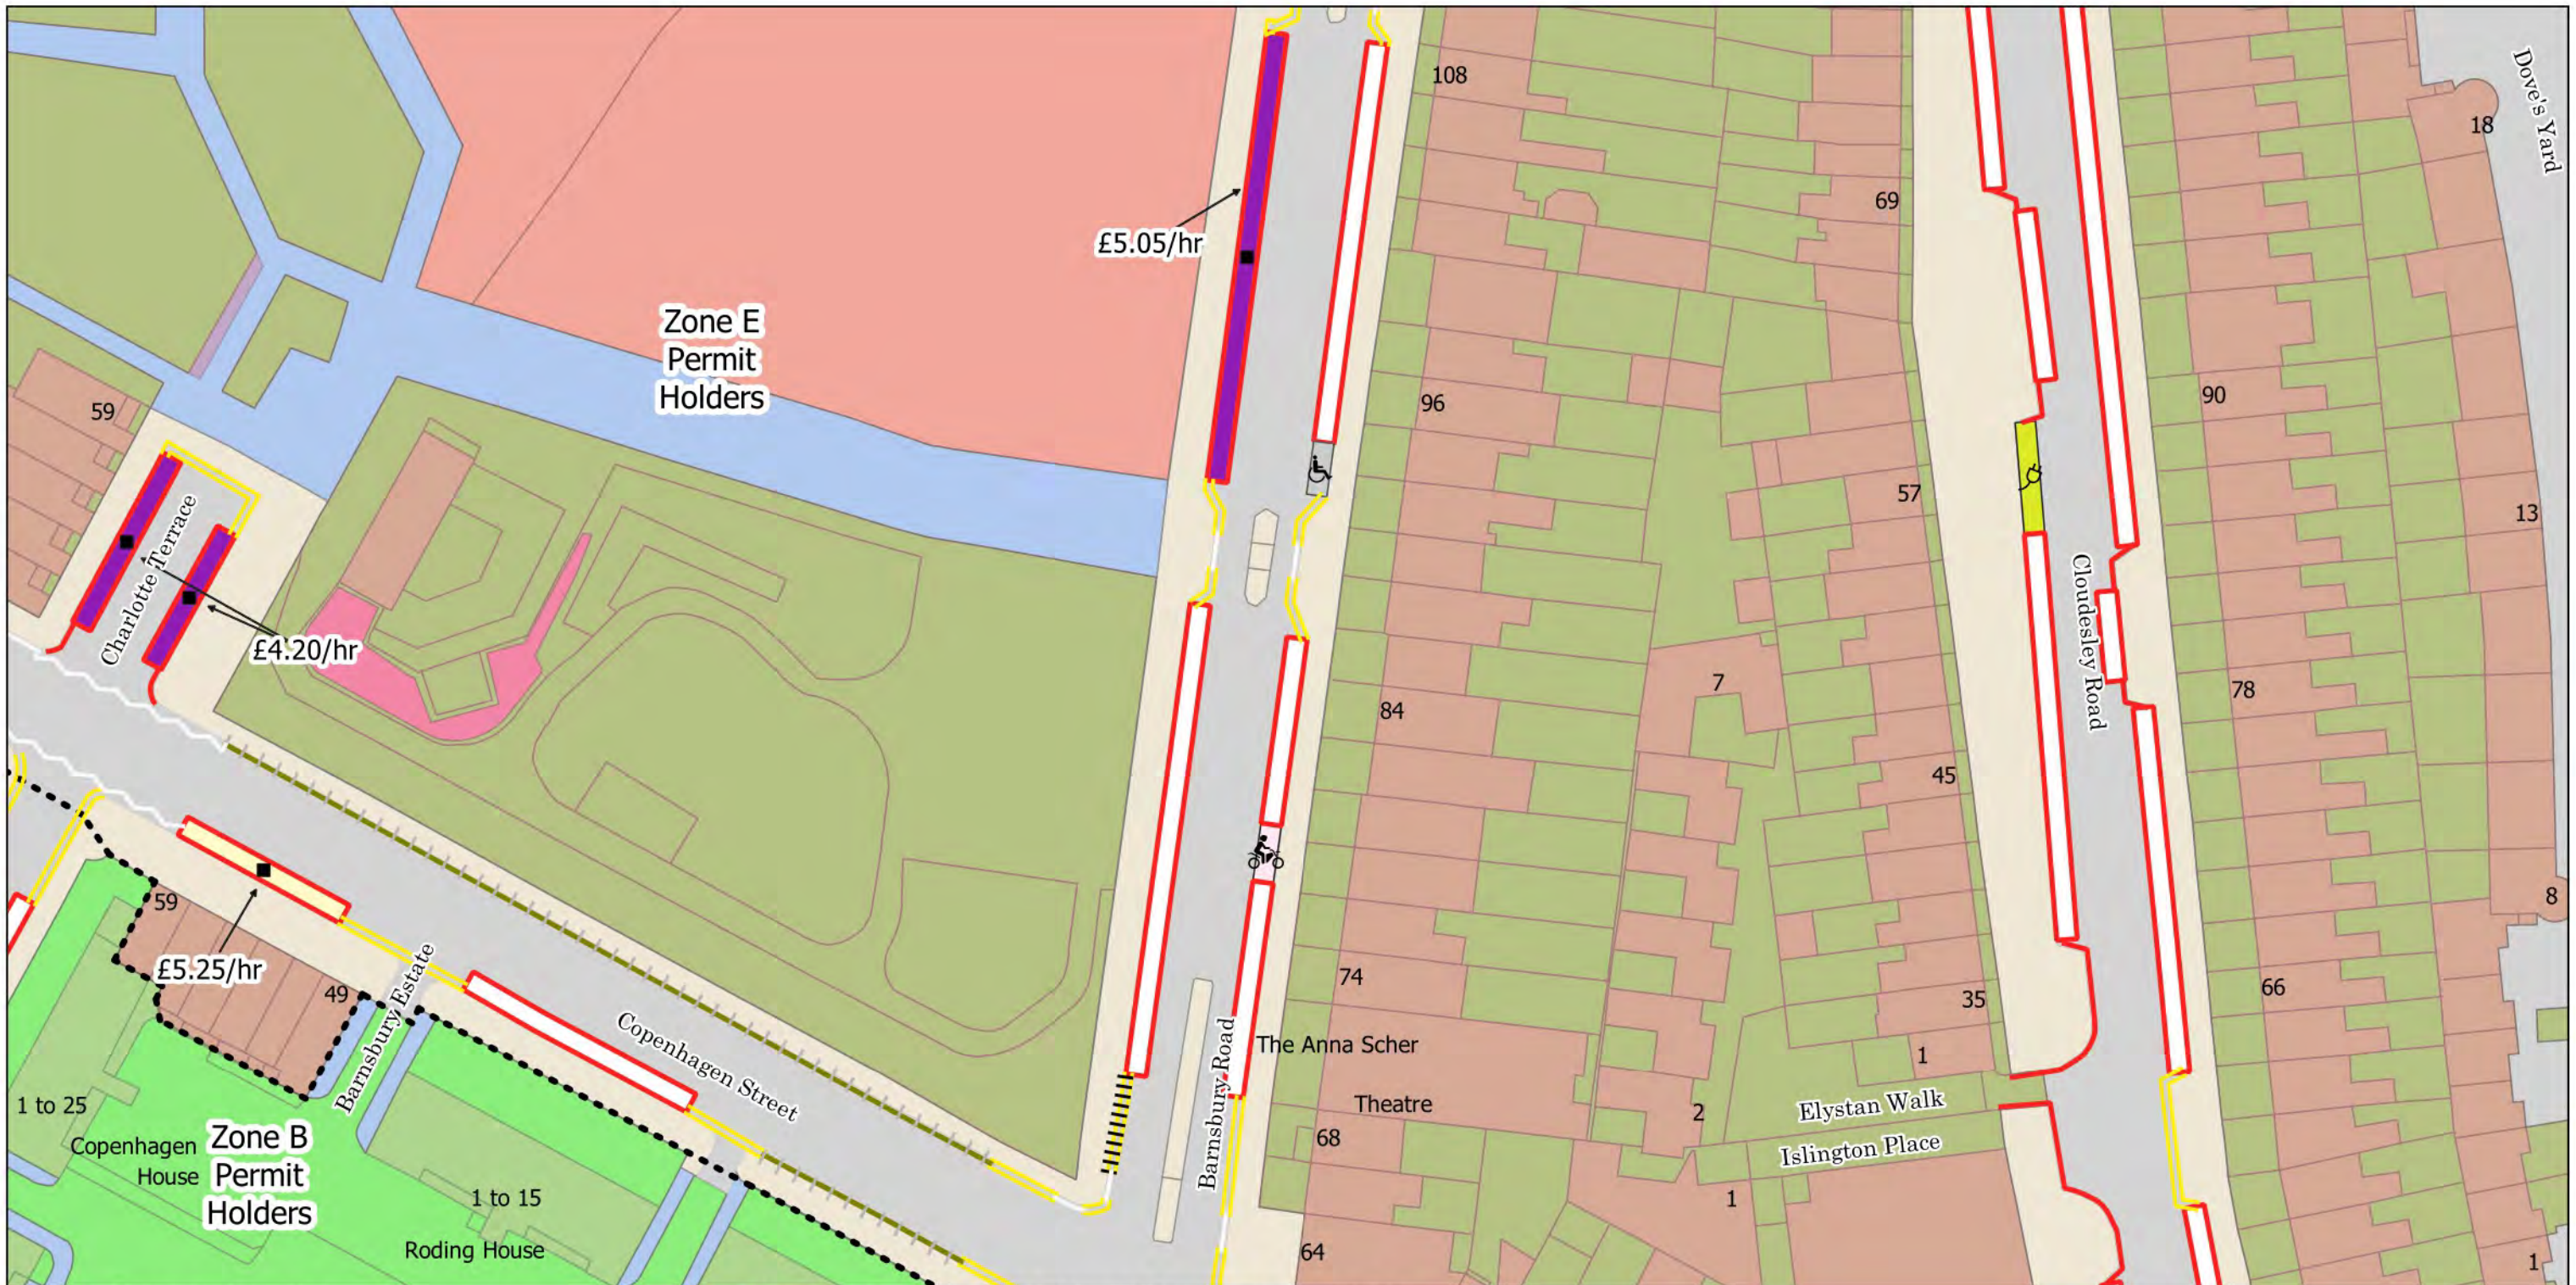

- No Stopping at any time
- ||||| No Loading at any time
- ||| No Loading Mon-Fri 8am-9.30am 4.30pm-6.30pm
- No Waiting at any time
- No Waiting Mon-Fri 8.30am-6.30pm Sat 8.30am-1.30pm
- No Waiting Mon-Sat 8am-6.30pm
- 🏍️ Solo Motorcycle Parking Place
- 🚗 Resident Permit Mon-Fri 8.30am-6.30pm Sat 8.30am-1.30pm
- 🔌 Electric Vehicle Charging Point Parking Place
- ♿ Disabled Persons Parking Place
- 🕒 2h Pay by Phone (1h NR) or Permit Holders Mon-Fri 8.30am-6.30pm Sat 8.30am-1.30pm
- 🕒 2h Pay by Phone (1h NR) Mon-Fri 8.30am-6.30pm Sat 8.30am-1.30pm
- ⋯ Controlled Parking Zone Boundary