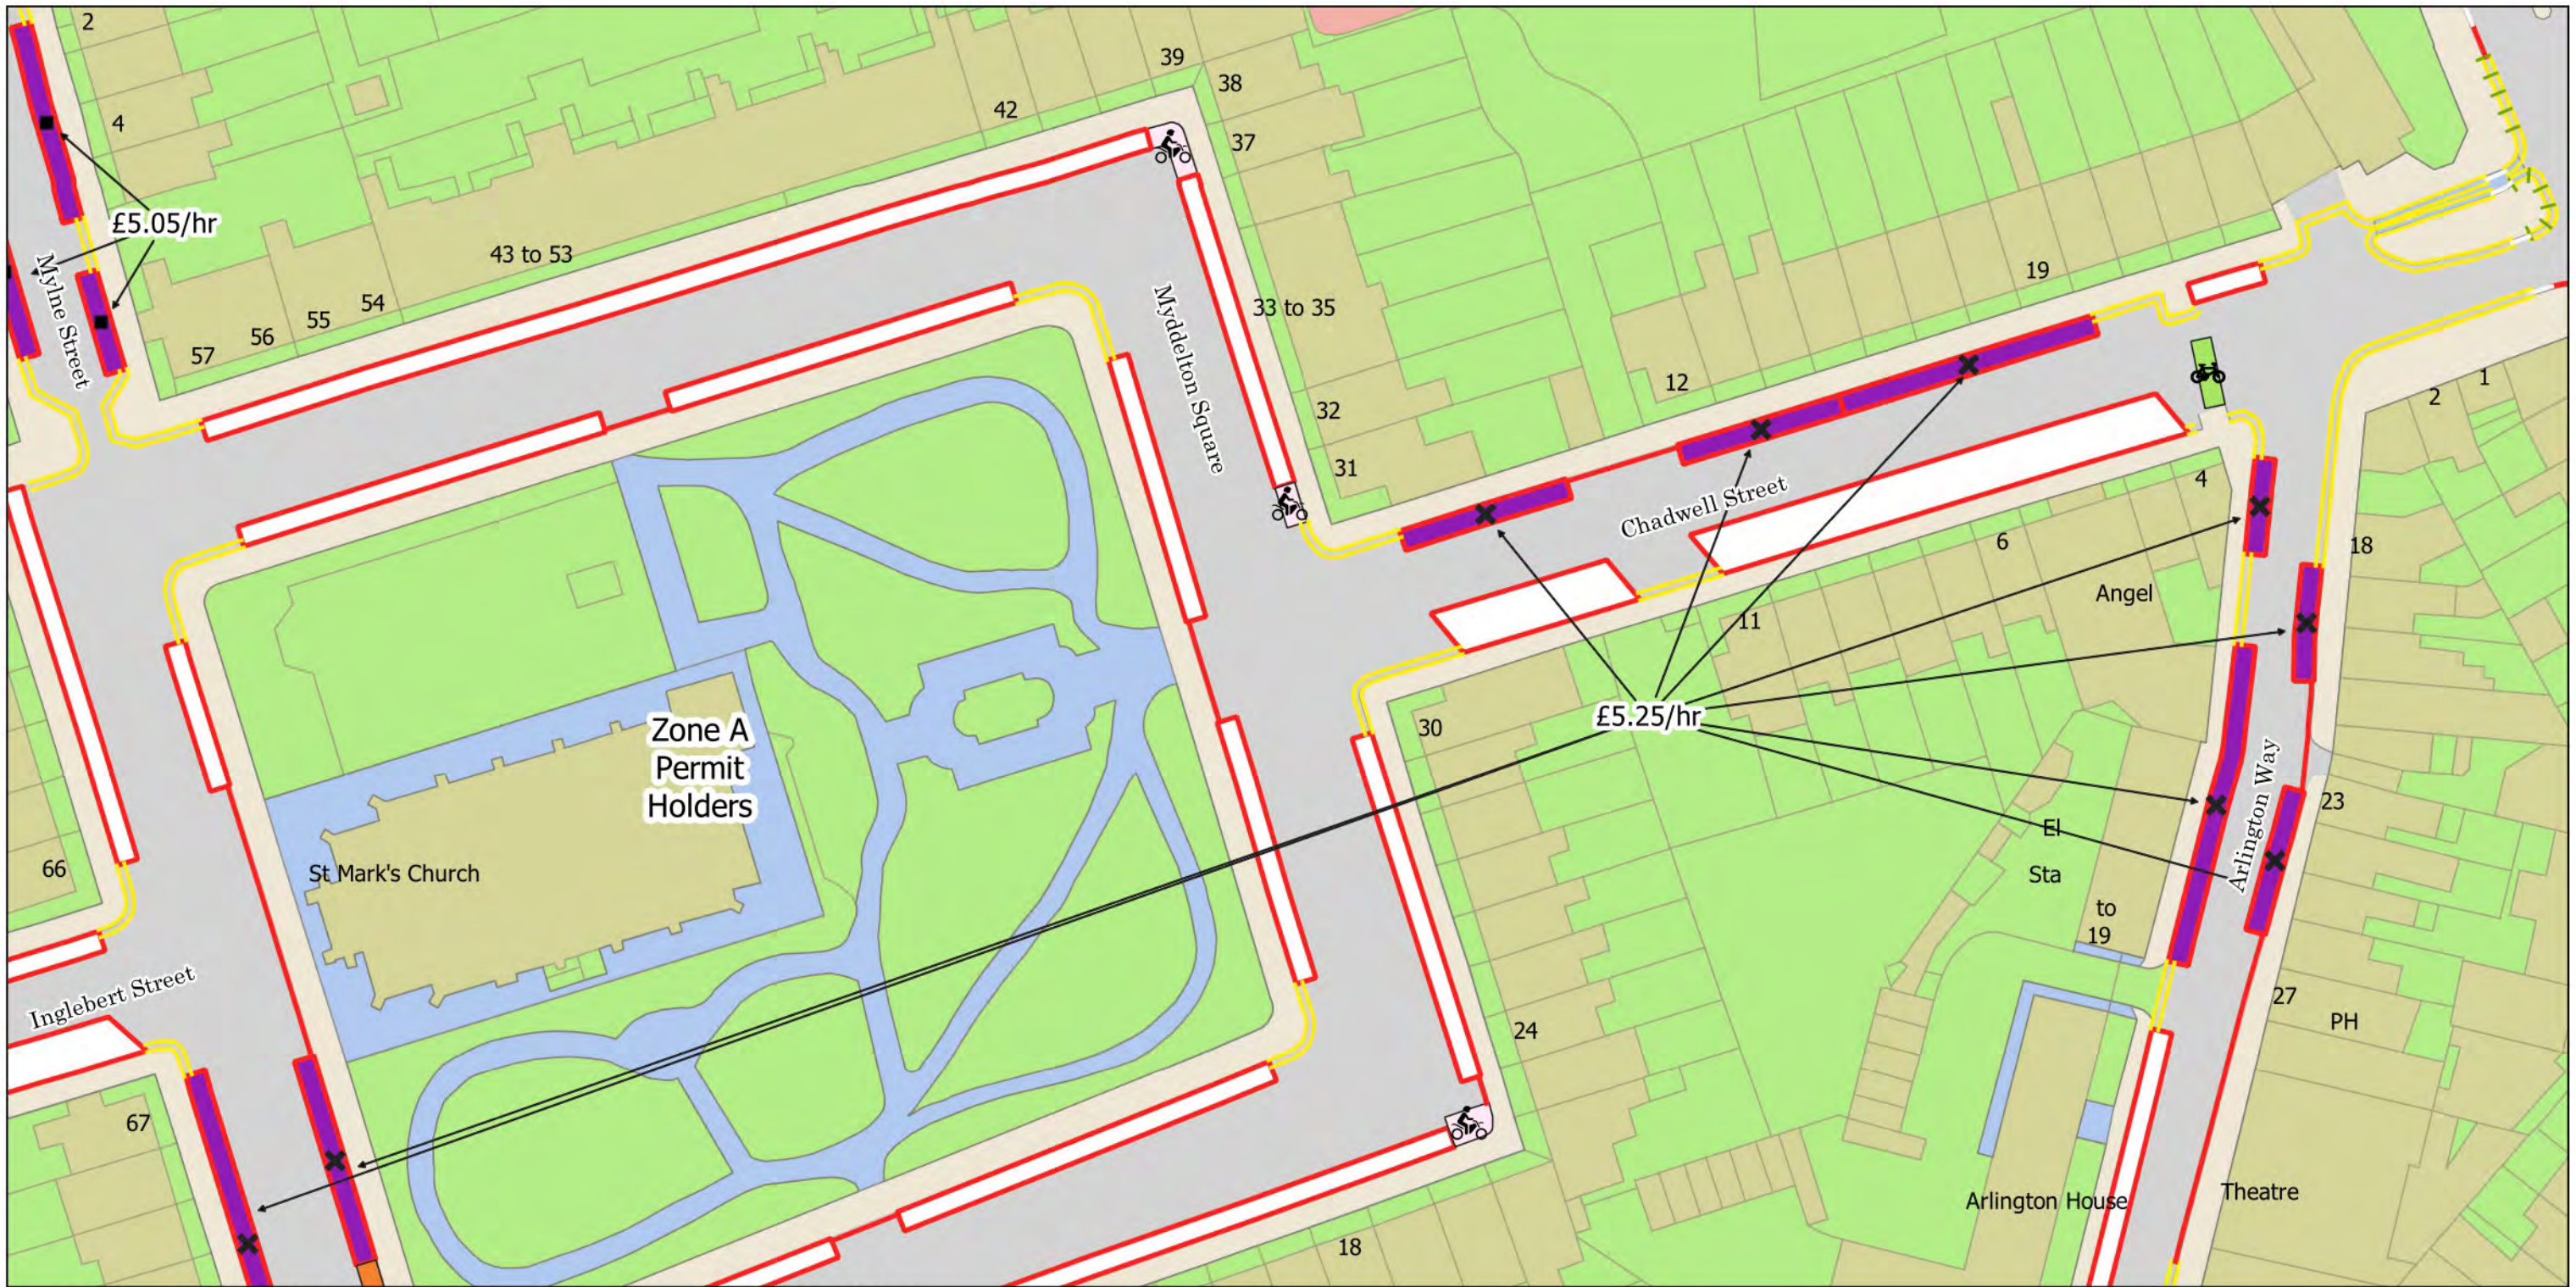

- No Stopping at any time
- No Loading Mon-Fri 7am-7pm Sat 8am-1.30pm
- No Waiting at any time
- No Waiting Mon-Fri 8.30am-6.30pm Sat 8.30am-1.30pm
- Solo Motorcycle Parking Place
- Resident Permit Mon-Fri 8.30am-6.30pm Sat 8.30am-1.30pm
- Cycle Hire
- Car Club Parking Place
- 4h Pay by Phone (1h NR) or Permit Holders Mon-Fri 8.30am-6.30pm Sat 8.30am-1.30pm
- 2h Pay by Phone (1h NR) or Permit Holders Mon-Fri 8.30am-6.30pm Sat 8.30am-1.30pm