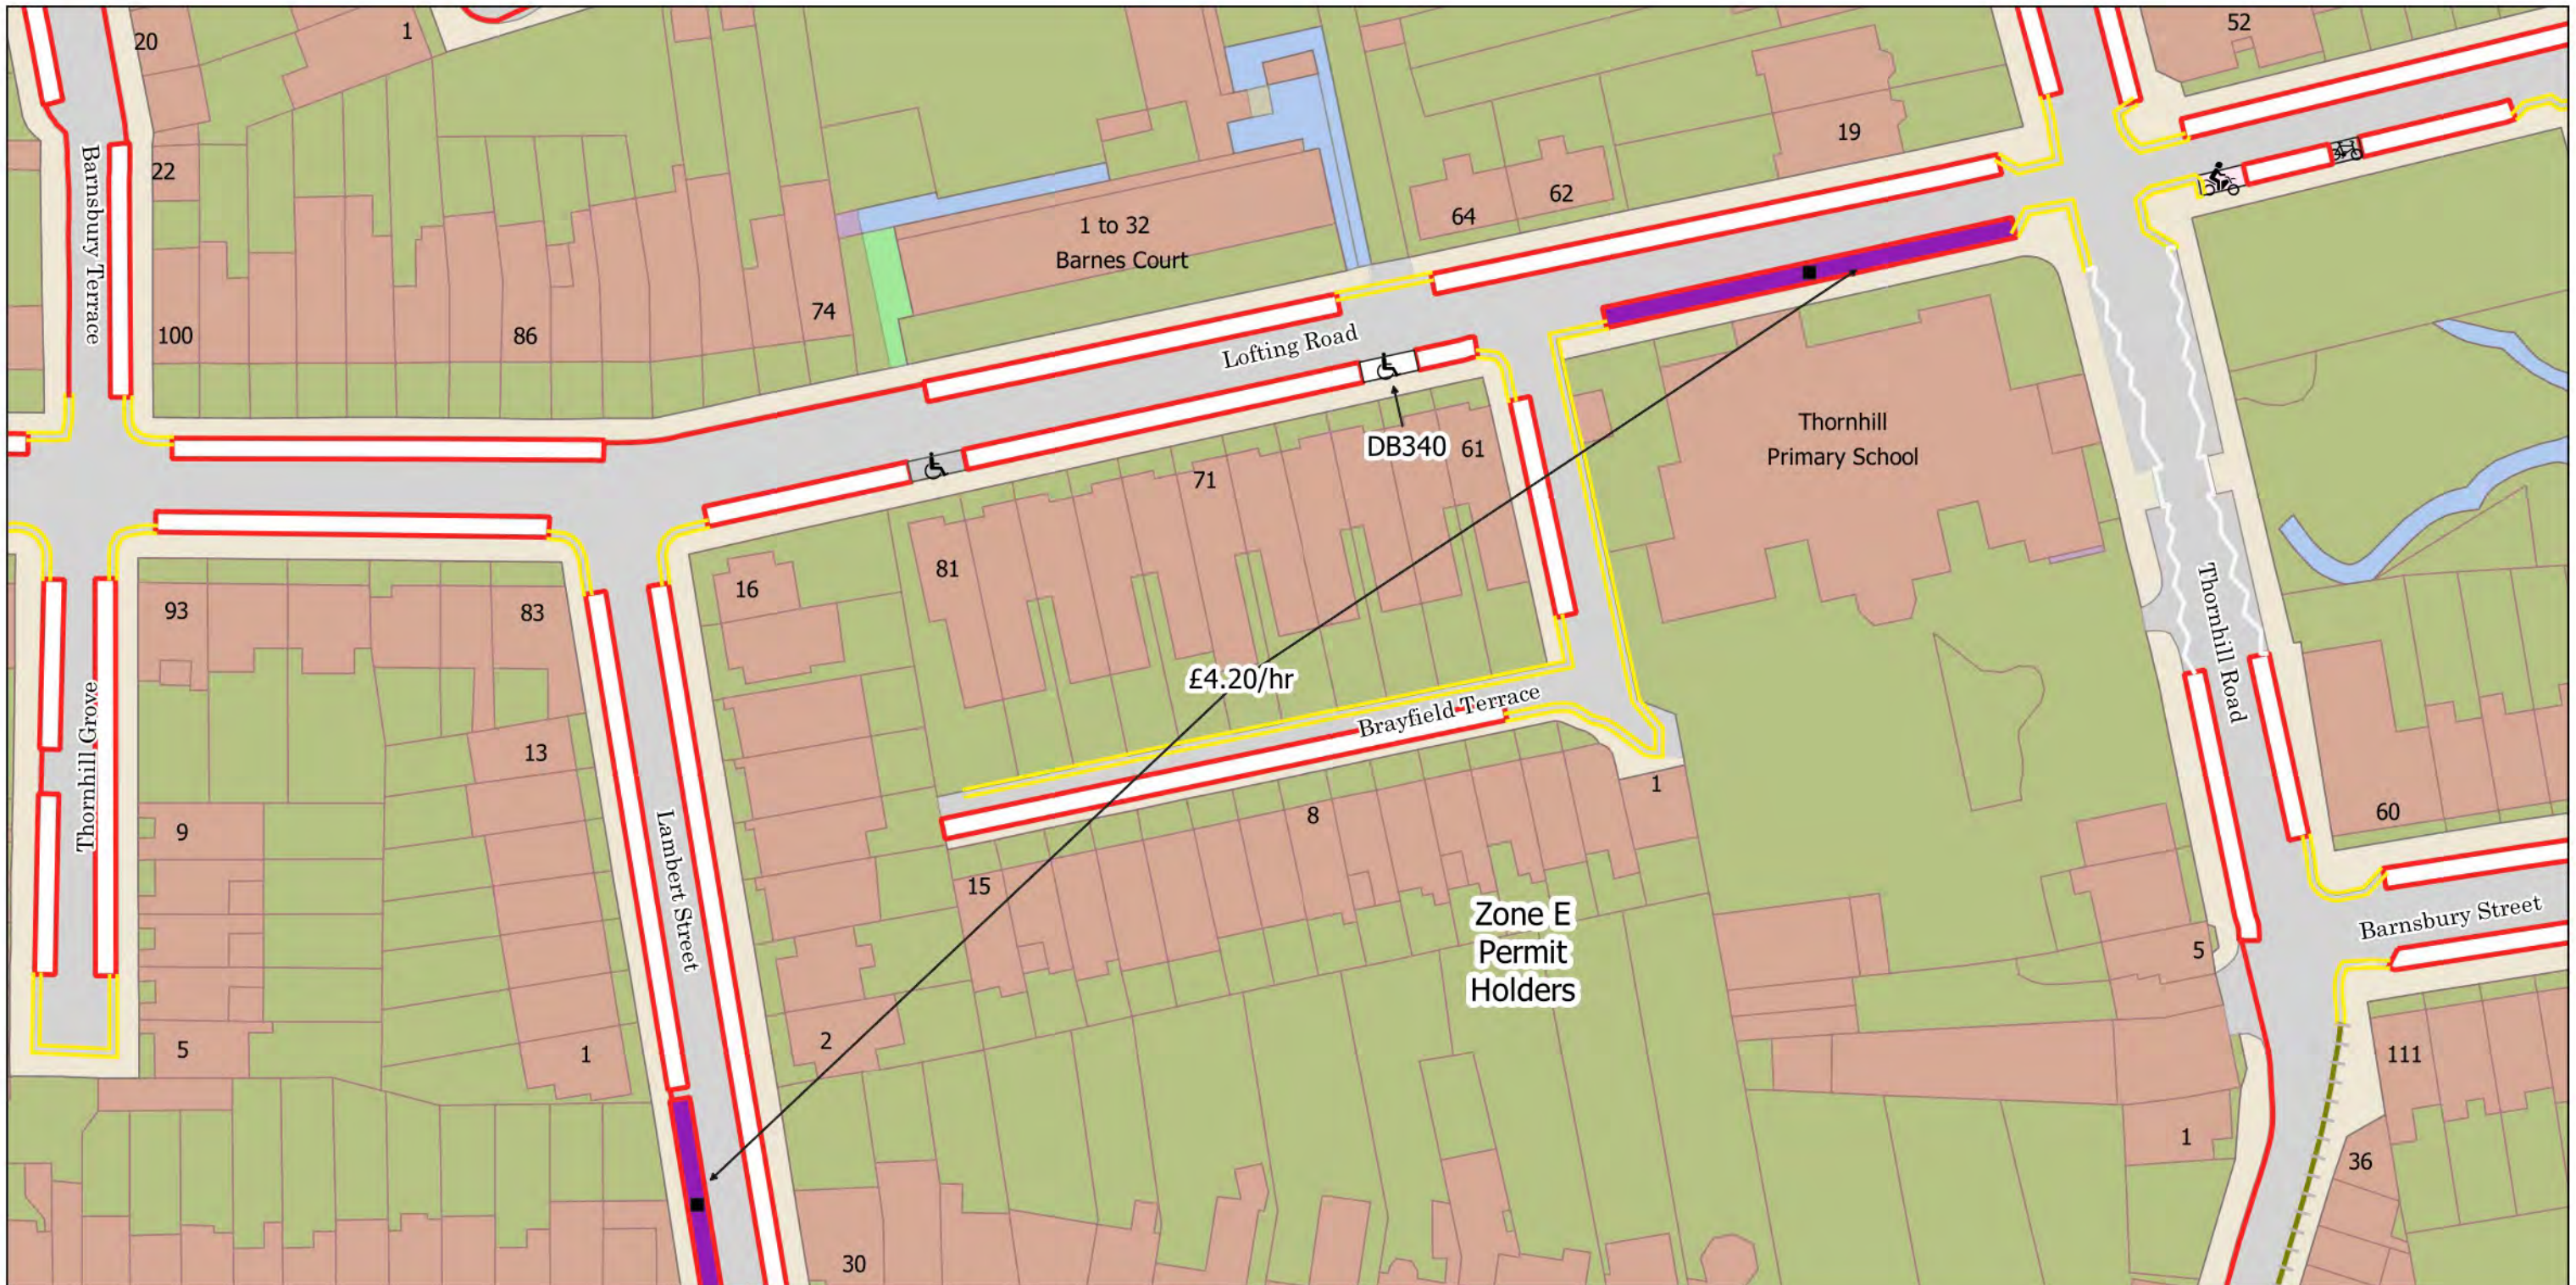

- No Stopping at any time
- ||| No Loading Mon-Fri 8am-9.30am 4.30pm-6.30pm
- No Waiting at any time
- No Waiting Mon-Fri 8.30am-6.30pm Sat 8.30am-1.30pm
- No Waiting Mon-Sat 8am-6.30pm
- 🏍️ Solo Motorcycle Parking Place
- 🚗 Resident Permit Mon-Fri 8.30am-6.30pm Sat 8.30am-1.30pm
- ♿ Disabled Persons Parking Place
- ♿ Dedicated Disabled Persons Parking Place
- 🚲 Bikerhangar
- 🕒 2h Pay by Phone (1h NR) or Permit Holders Mon-Fri 8.30am-6.30pm Sat 8.30am-1.30pm