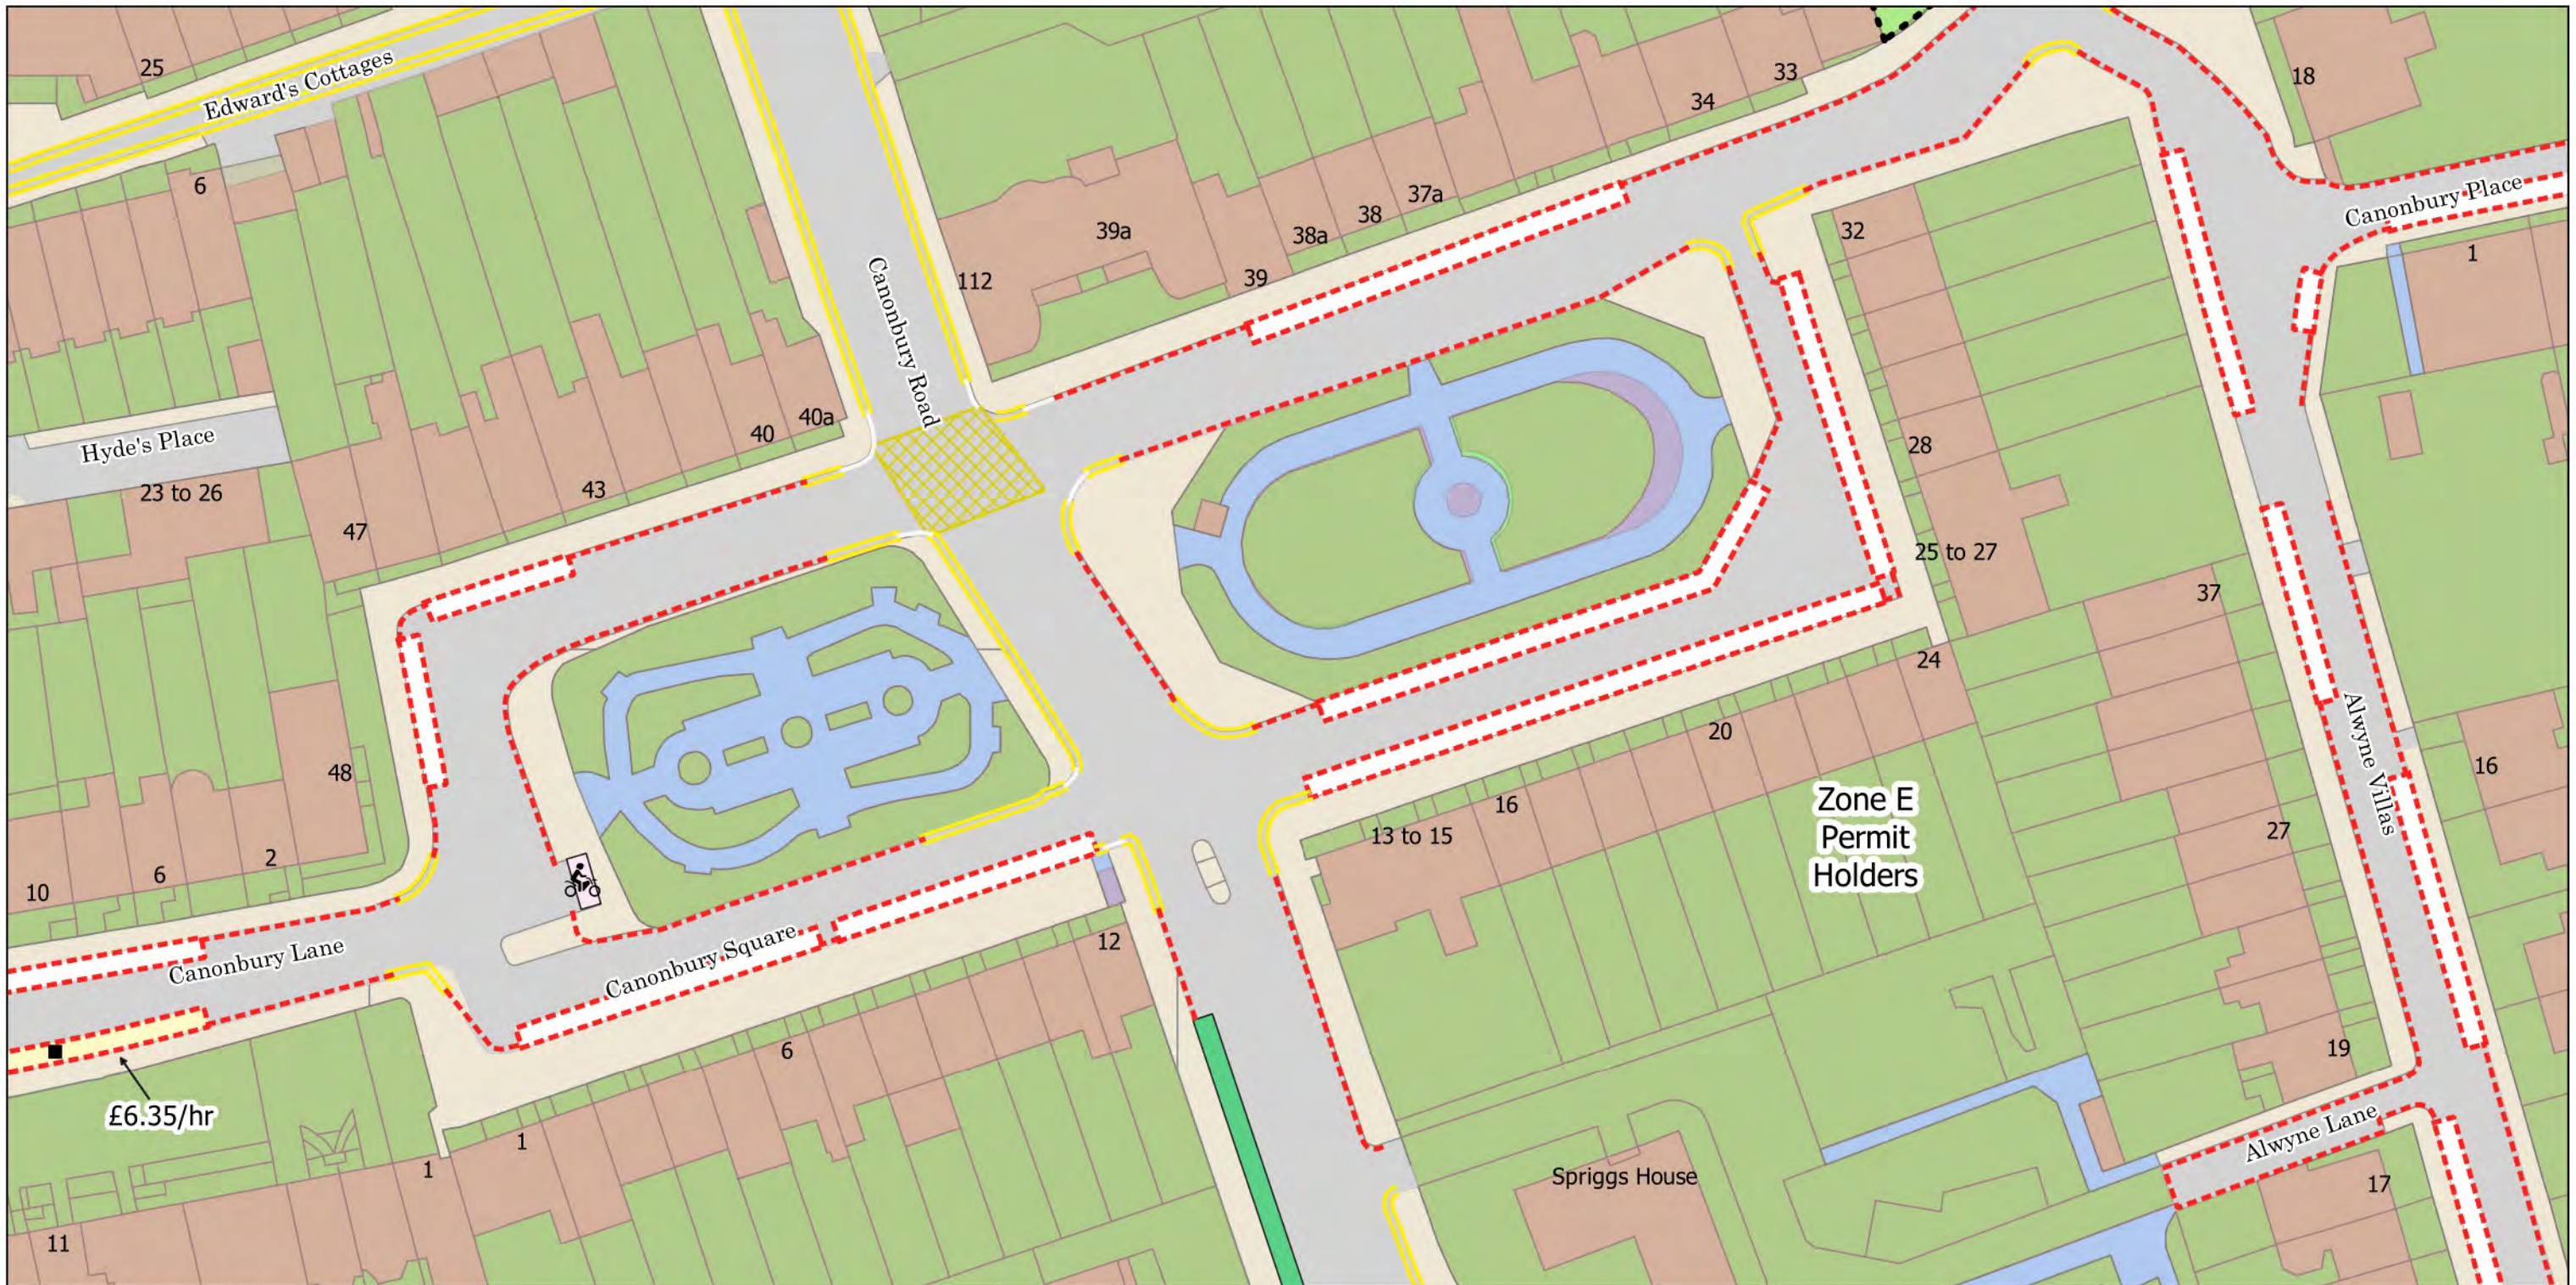

- No Stopping at any time
- No Waiting at any time
- No Waiting Mon-Fri 8.30am-6.30pm Sat 8.30am-1.30pm and match days
- Solo Motorcycle Parking Place
- Resident Permit Mon-Fri 8.30am-6.30pm Sat 8.30am-1.30pm and match days
- Bus Stop
- 2h Pay by Phone (1h NR) Mon-Fri 8.30am-6.30pm Sat 8.30am-1.30pm and match days
- Controlled Parking Zone Boundary