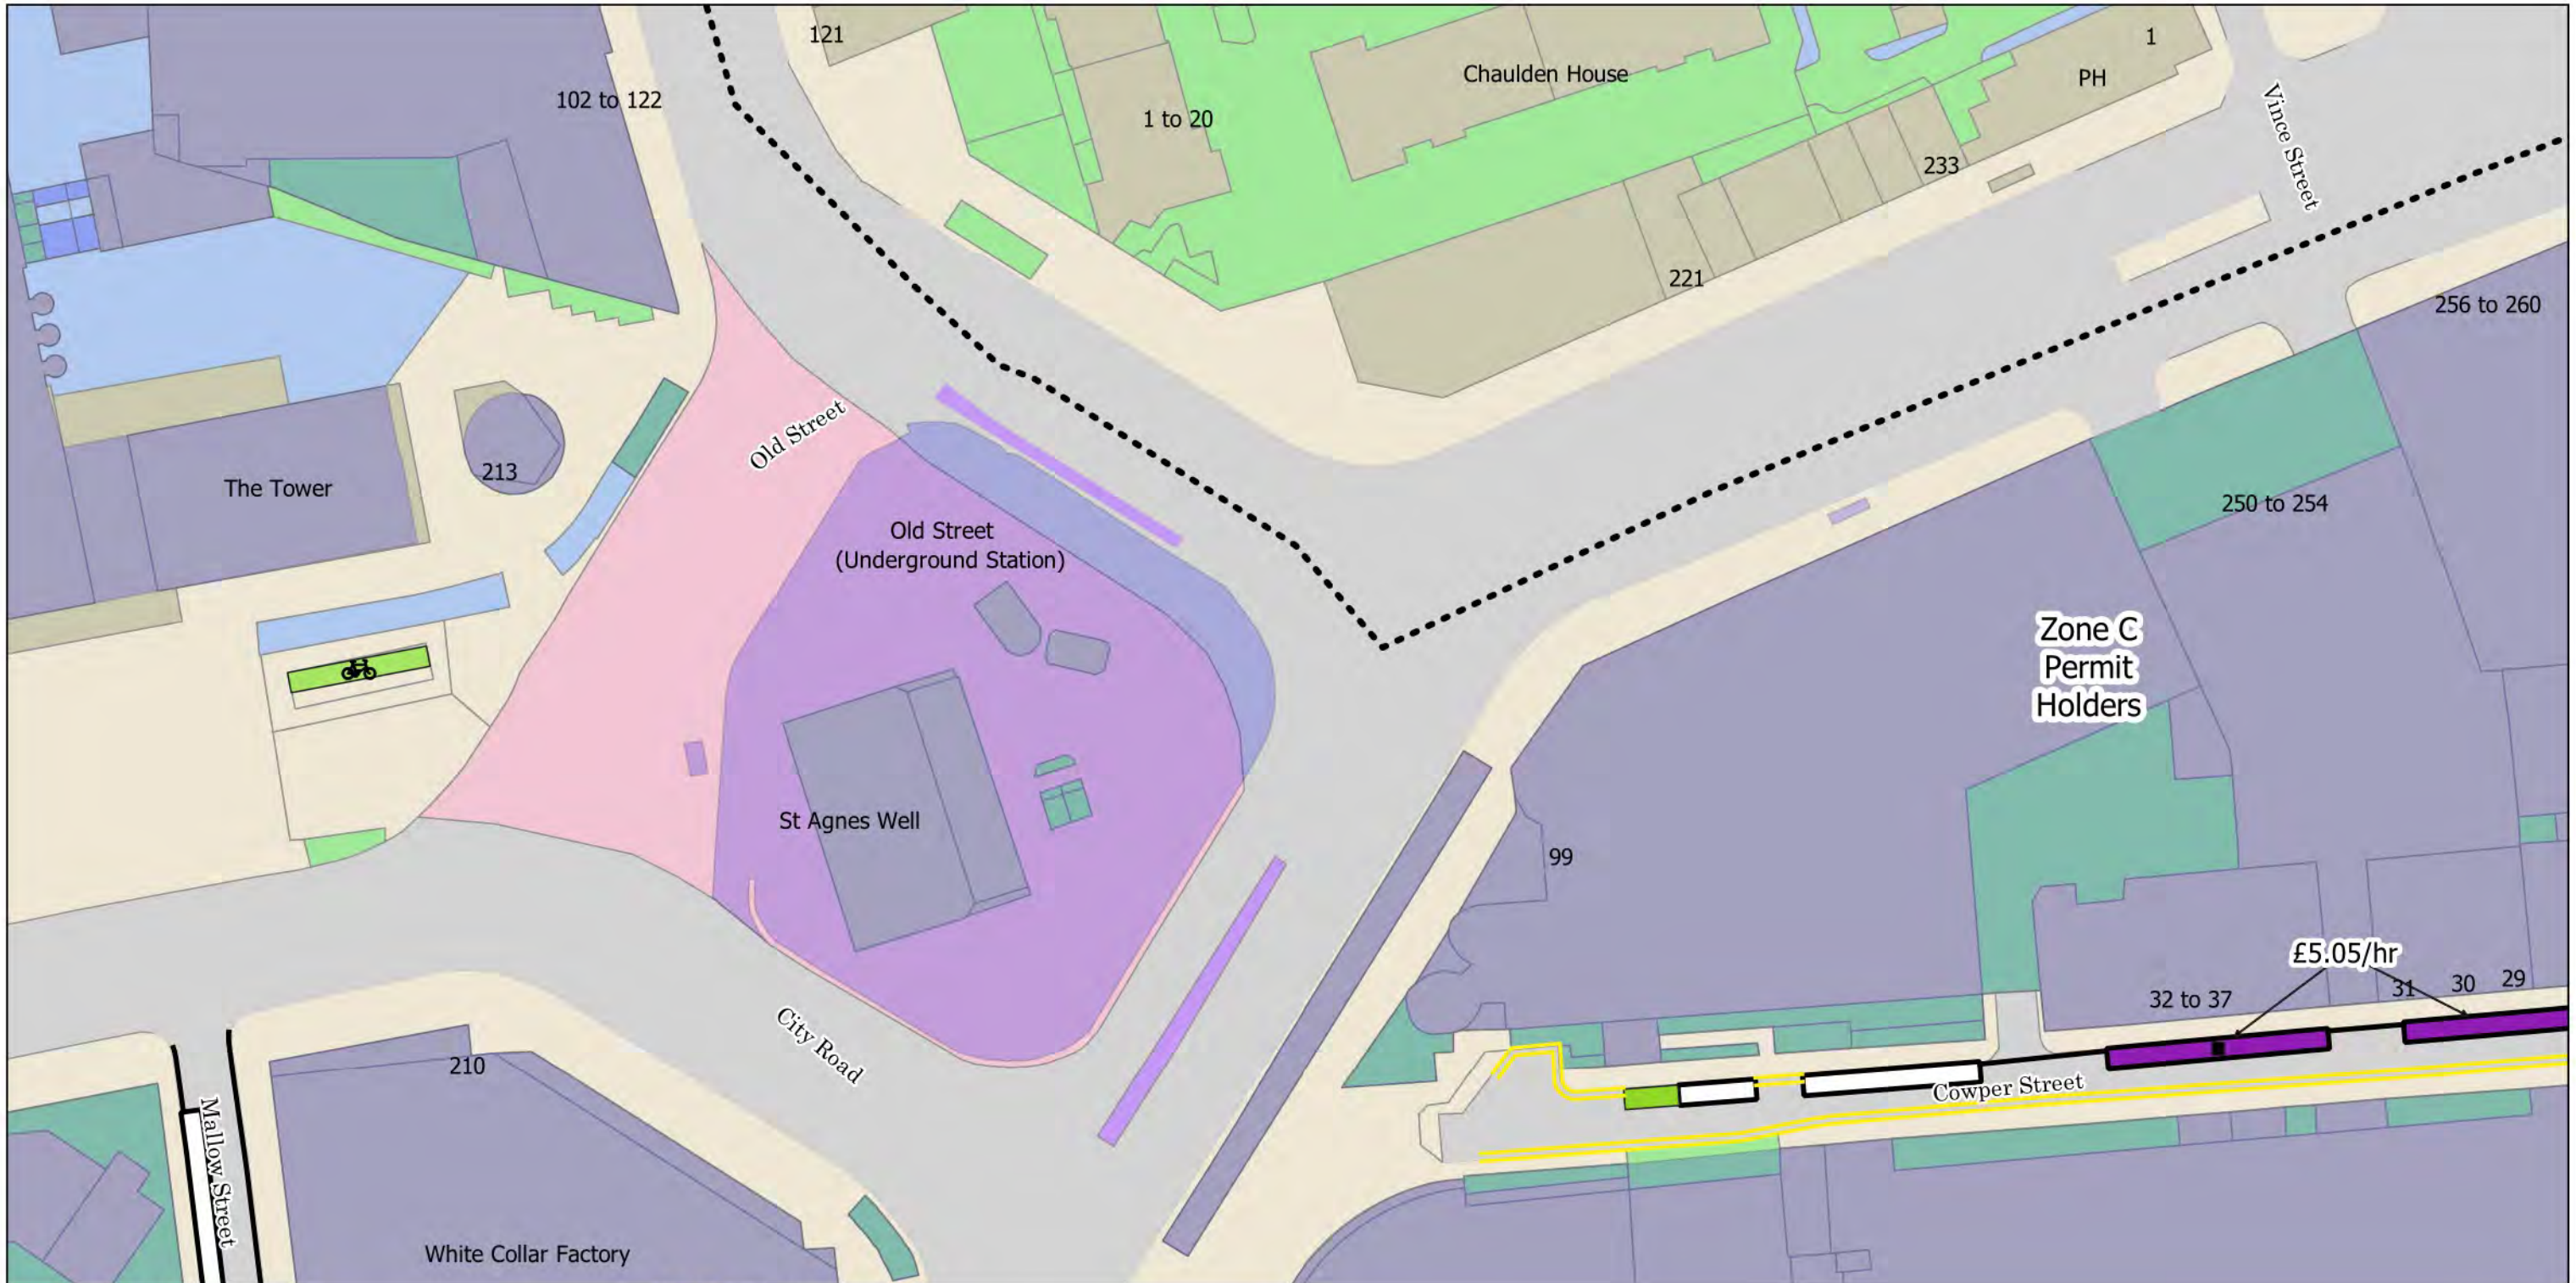

- No Stopping at any time
- - - - - No Loading at any time
- - - - - No Loading Mon-Fri 7am-7pm Sat 8am-1.30pm
- - - - - No Loading Mon-Fri 7am-10am 4pm-7pm Sat 8.30am-1.30pm
- == No Waiting at any time
- - - - - No Waiting Mon-Sat 7am-7pm
- 🏍️ Solo Motorcycle Parking Place
- 🚲 Cycle Hire
- 🚌 Bus Stop