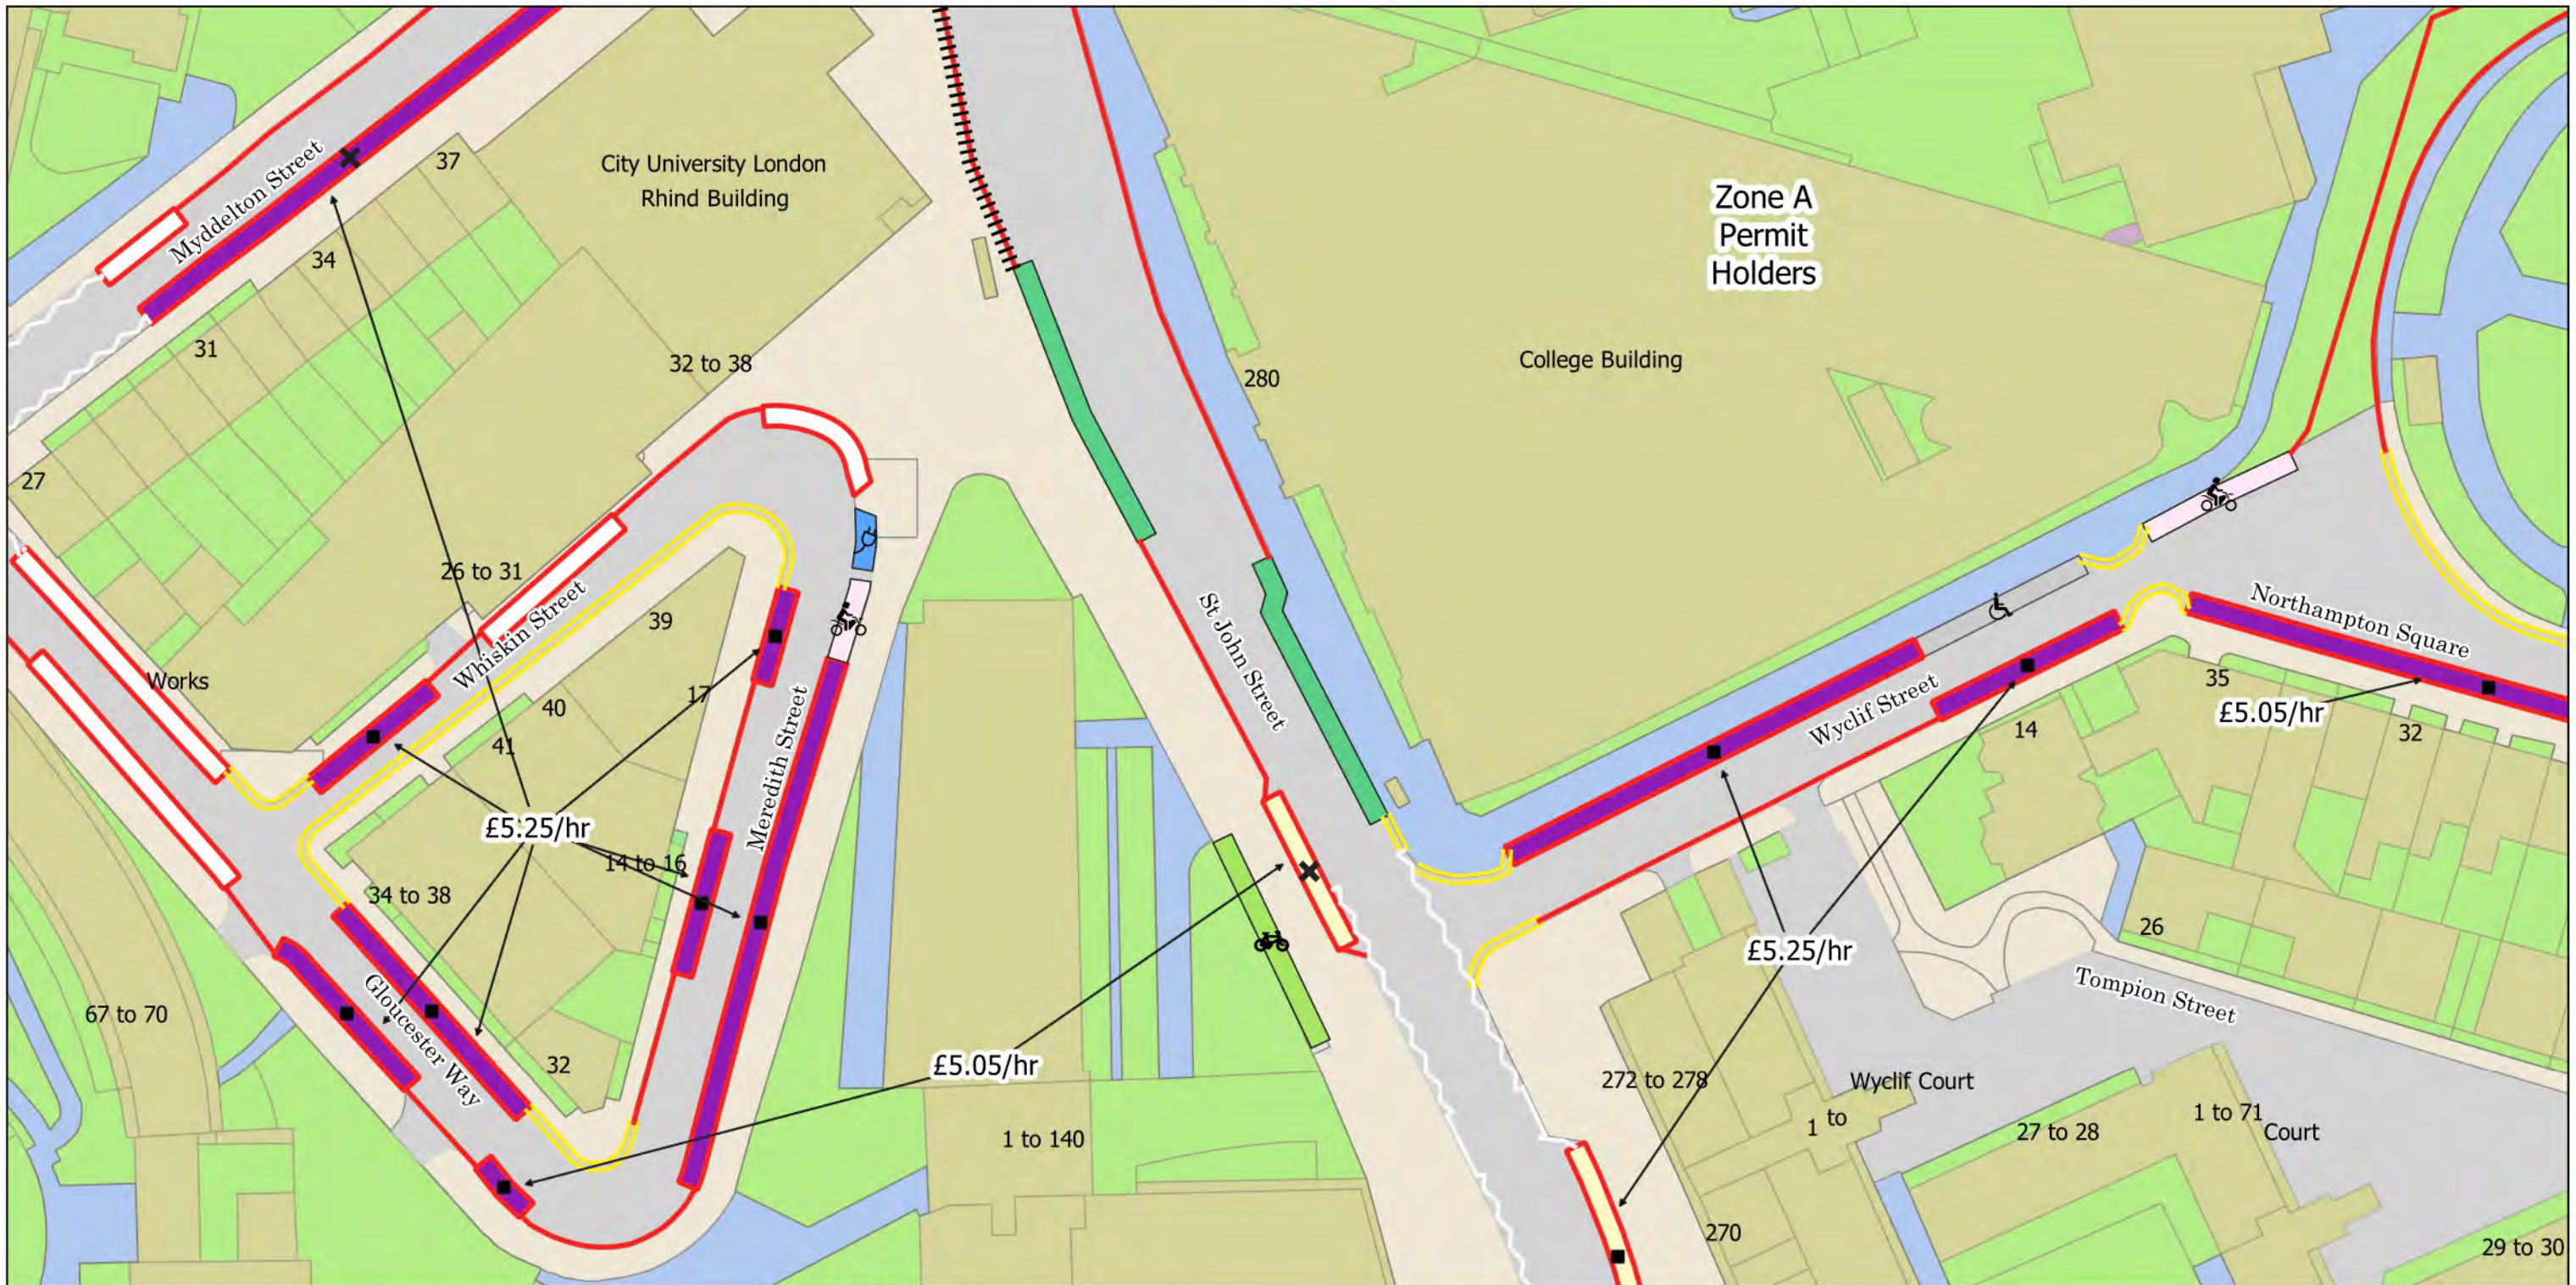

- No Stopping at any time
- No Loading at any time
- No Loading Mon-Fri 8.30am-6.30pm Sat 8.30am-1.30pm
- No Waiting at any time
- No Waiting Mon-Fri 8.30am-6.30pm Sat 8.30am-1.30pm
- Solo Motorcycle Parking Place
- Resident Permit Mon-Fri 8.30am-6.30pm Sat 8.30am-1.30pm
- Electric Vehicle Charging Point Parking Place 1h max stay (2h NR)
- Disabled Persons Parking Place
- Cycle Hire
- Bus Stop
- 4h Pay by Phone (1h NR) or Permit Holders Mon-Fri 8.30am-6.30pm Sat 8.30am-1.30pm
- 4h Pay by Phone (1h NR) Mon-Fri 8.30am-6.30pm Sat 8.30am-1.30pm
- 2h Pay by Phone (1h NR) or Permit Holders Mon-Fri 8.30am-6.30pm Sat 8.30am-1.30pm
- 2h Pay by Phone (1h NR) Mon-Fri 8.30am-6.30pm Sat 8.30am-1.30pm