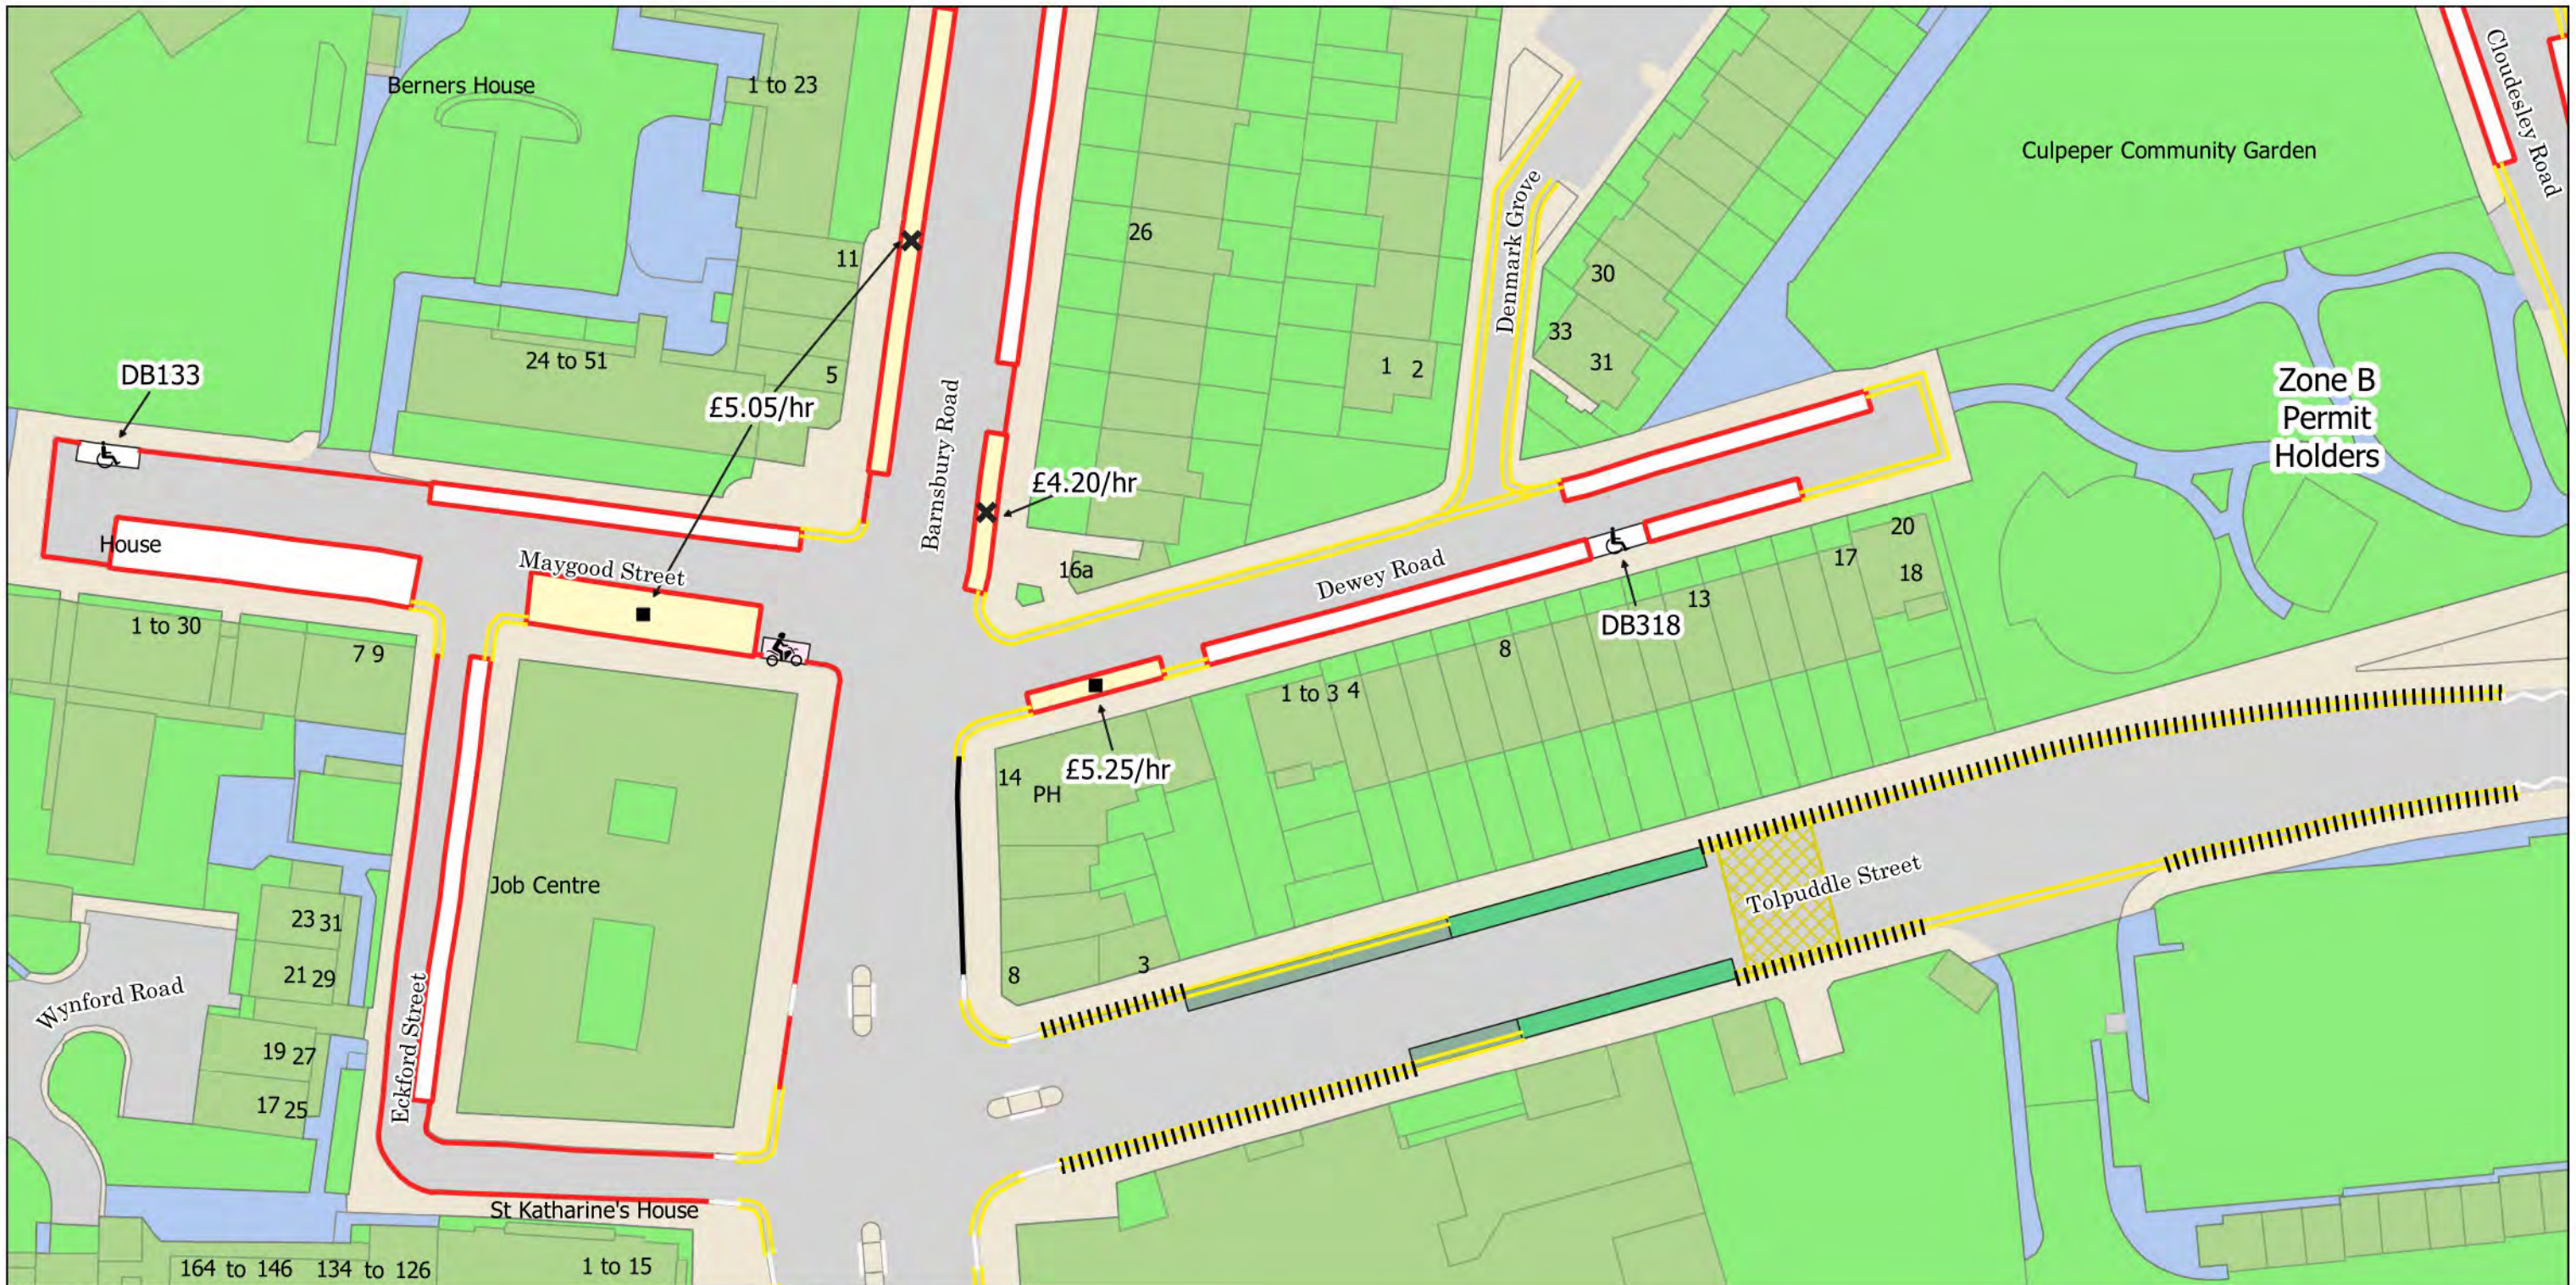

— No Stopping at any time ||||| No Loading at any time — No Waiting at any time — No Waiting Mon-Fri 8.30am-6.30pm Sat 8.30am-1.30pm — No Waiting Mon-Fri 8.30am-9.30am 4pm-7pm 🏍️ Solo Motorcycle Parking Place 🚗 Resident Permit Mon-Fri 8.30am-6.30pm Sat 8.30am-1.30pm	🚔 Police Bay ♿️ Dedicated Disabled Persons Parking Place 🚌 Bus Stop ⓧ 4h Pay by Phone (1h NR) Mon-Fri 8.30am-6.30pm Sat 8.30am-1.30pm 📱 2h Pay by Phone (1h NR) Mon-Fri 8.30am-6.30pm Sat 8.30am-1.30pm