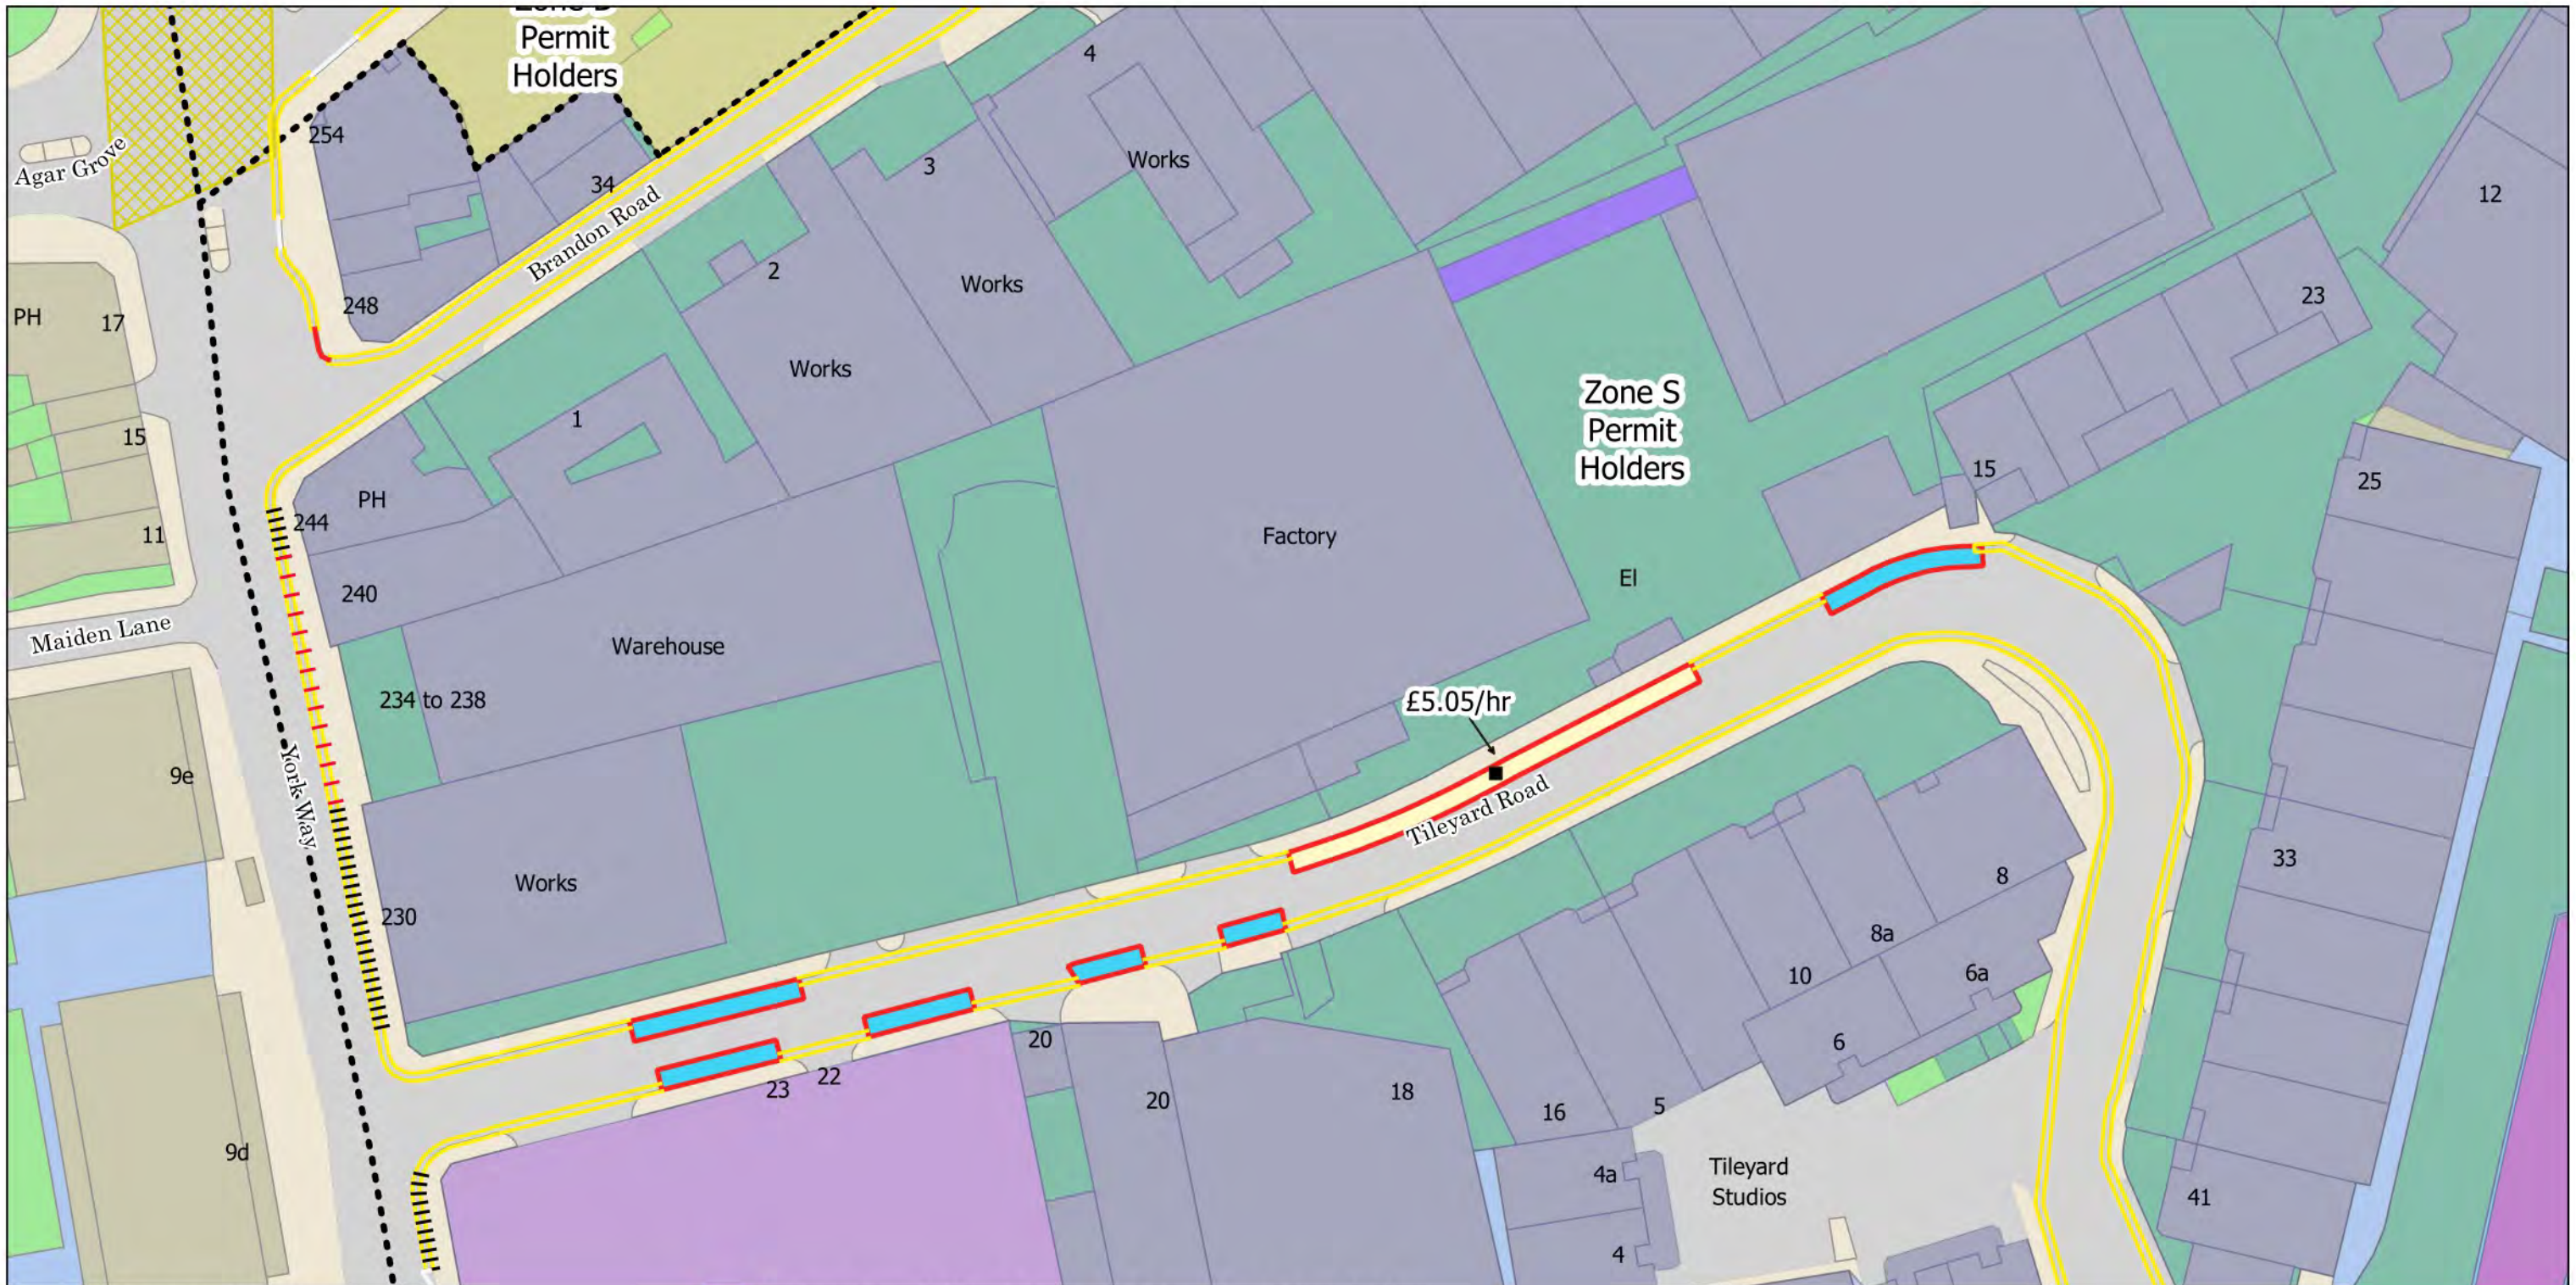

- No Stopping at any time
- ||||| No Loading at any time
- ||| No Loading 4pm-10am
- No Waiting at any time
- No Waiting Mon-Fri 8.30am-6.30pm Sat 8.30am-1.30pm
- Business Permit Mon-Fri 8.30am-6.30pm Sat 8.30am-1.30pm
- 2h Pay by Phone (1h NR) Mon-Fri 8.30am-6.30pm Sat 8.30am-1.30pm
- ... Controlled Parking Zone Boundary