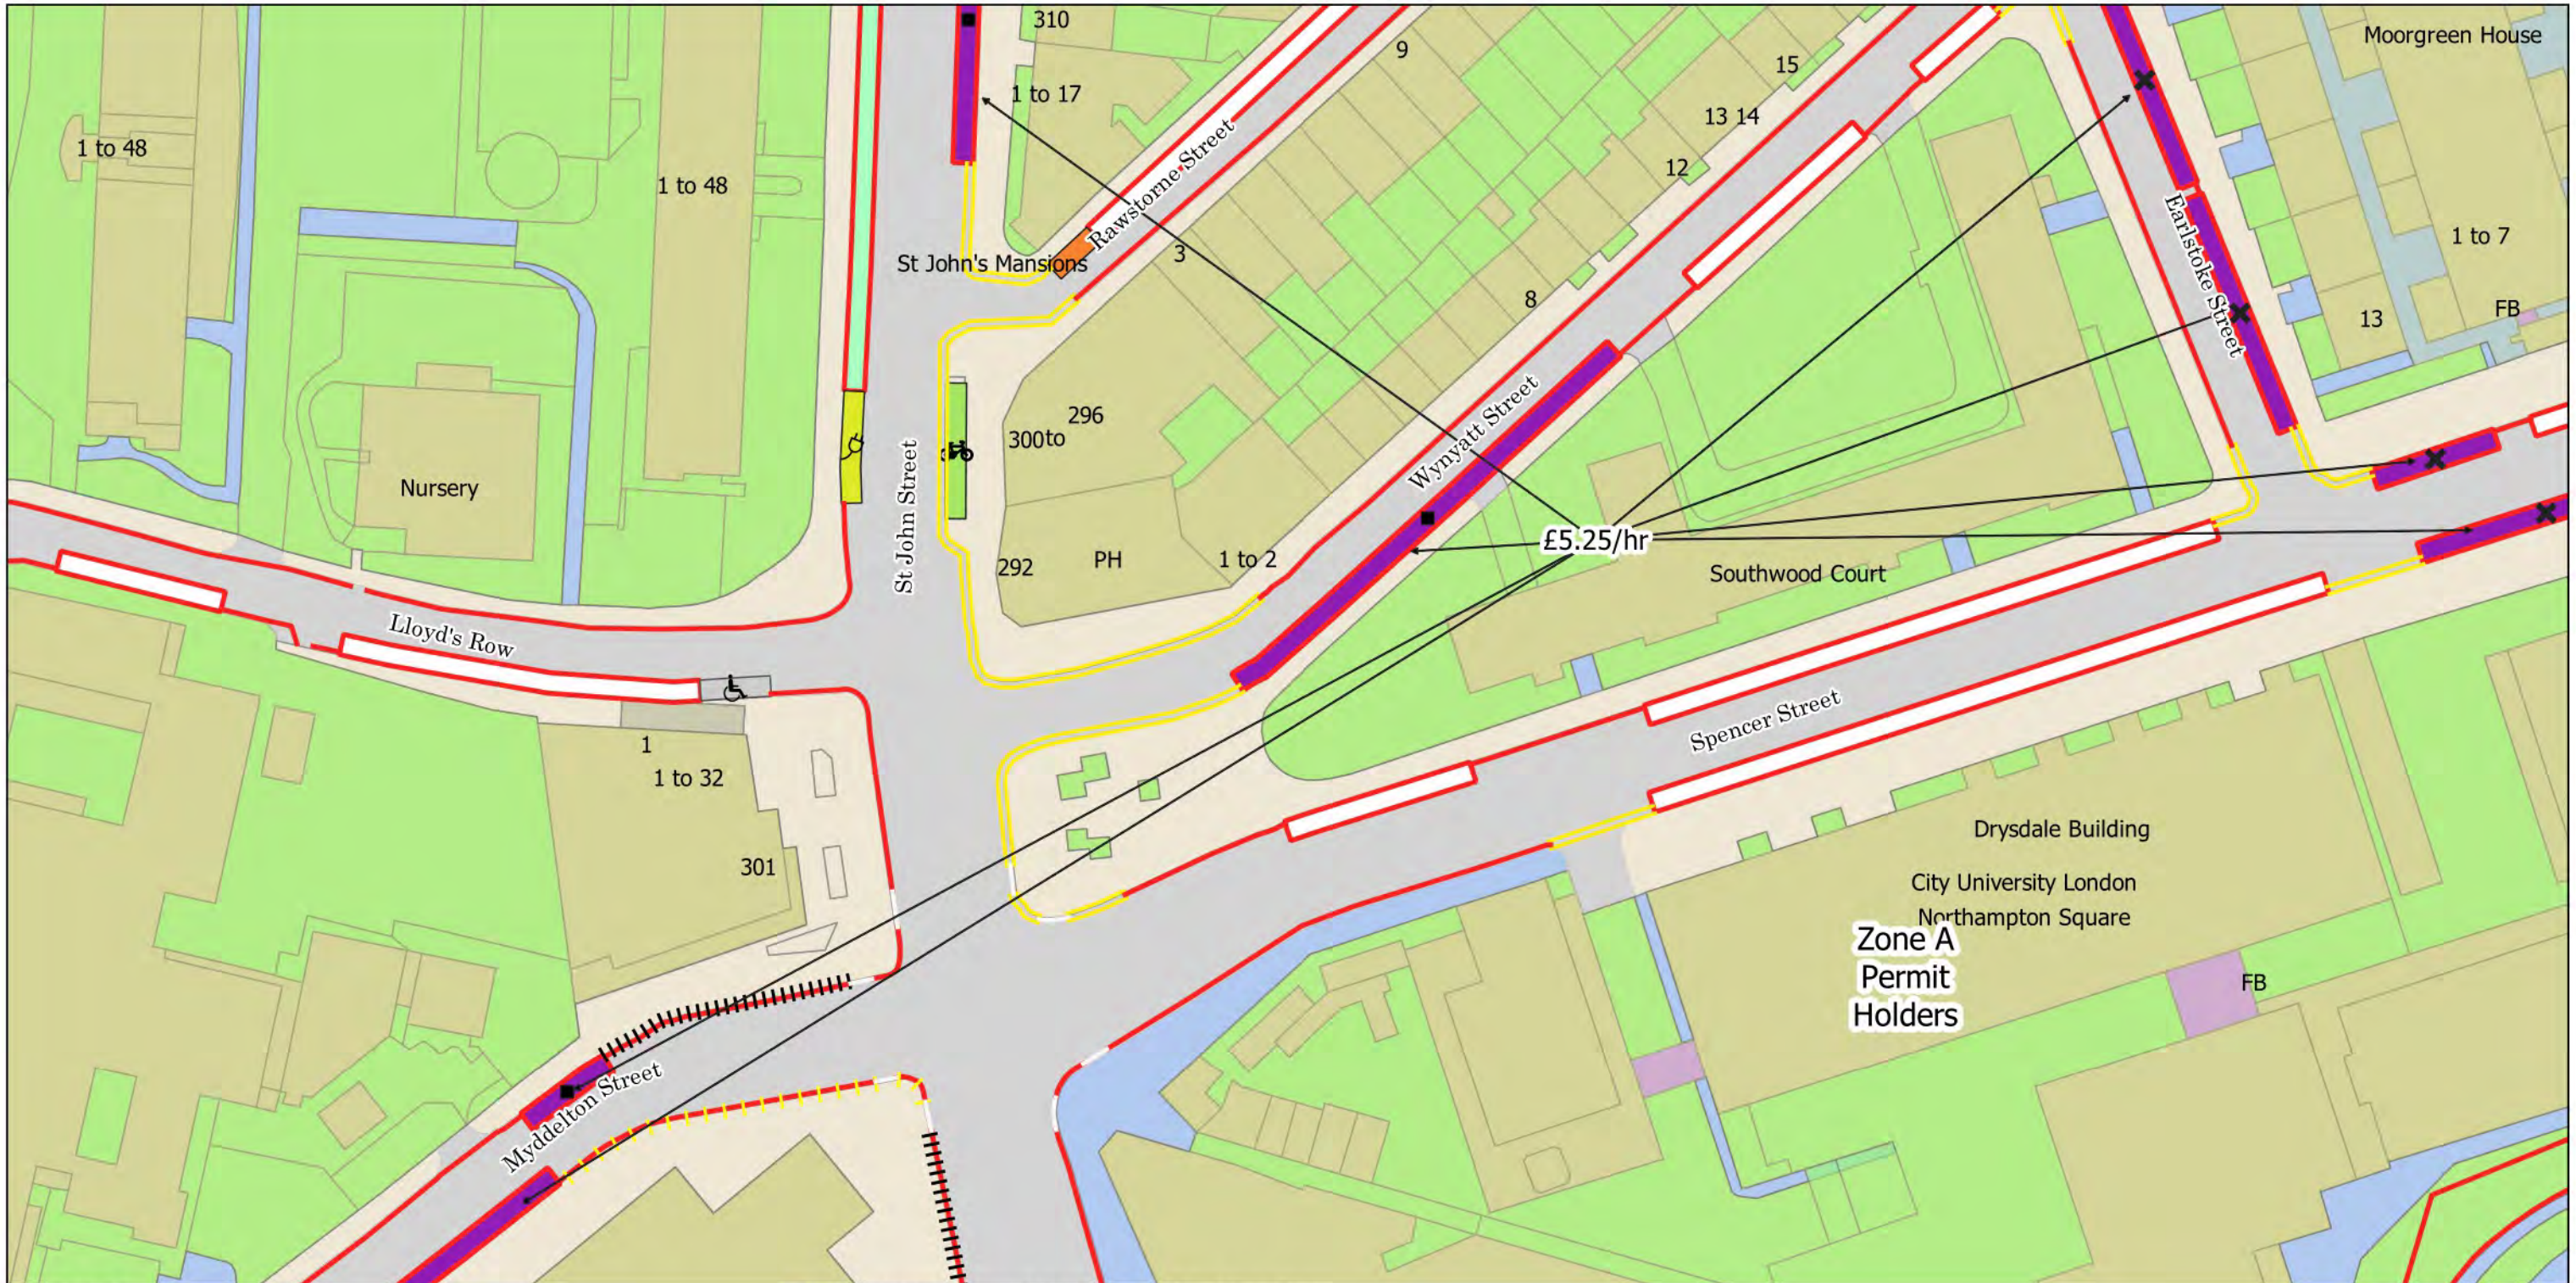

- No Stopping at any time
- ||||| No Loading at any time
- ||| No Loading Mon-Fri 8.30am-6.30pm Sat 8.30am-1.30pm
- No Waiting at any time
- No Waiting Mon-Fri 8.30am-6.30pm Sat 8.30am-1.30pm
- Resident Permit Mon-Fri 8.30am-6.30pm Sat 8.30am-1.30pm
- Permit Holder Bay Mon-Fri 8.30am-6.30pm Sat 8.30am-1.30pm

- Electric Vehicle Charging Point Parking Place
- Disabled Persons Parking Place
- Cycle Hire
- Car Club Parking Place
- 4h Pay by Phone (1h NR) or Permit Holders Mon-Fri 8.30am-6.30pm Sat 8.30am-1.30pm
- 2h Pay by Phone (1h NR) or Permit Holders Mon-Fri 8.30am-6.30pm Sat 8.30am-1.30pm