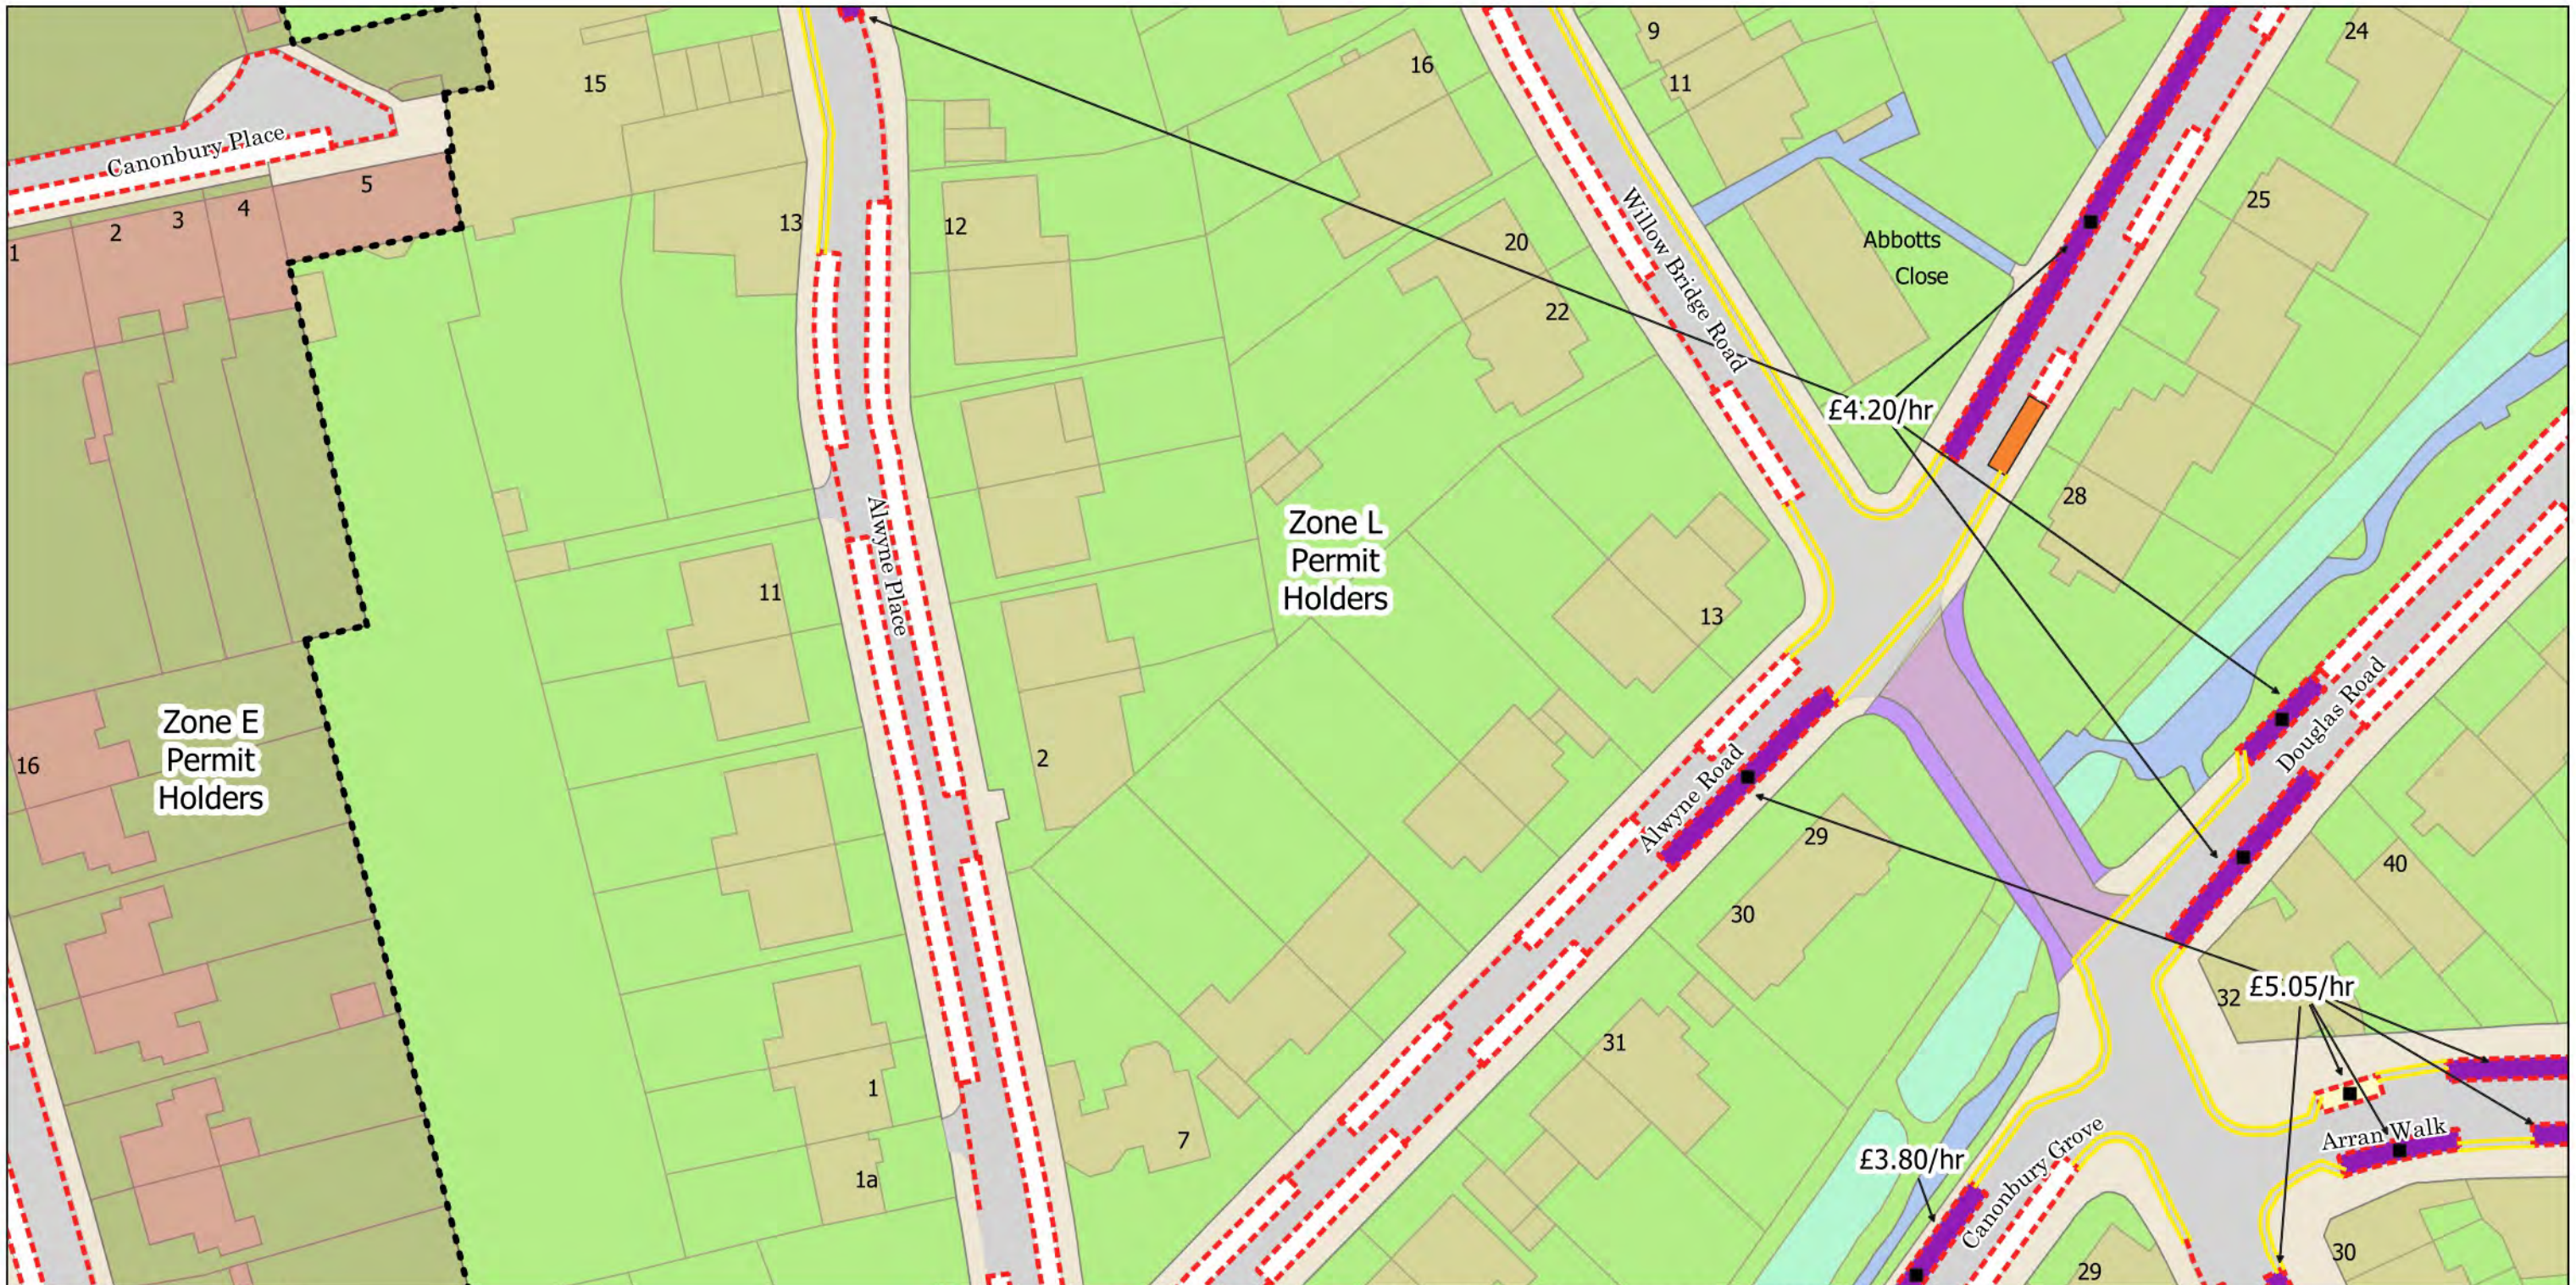

- No Waiting at any time
- - - No Waiting Mon-Fri 8.30am-6.30pm Sat 8.30am-1.30pm and match days
- - - Resident Permit Mon-Fri 8.30am-6.30pm Sat 8.30am-1.30pm and match days
- Car Club Parking Place
- 2h Pay by Phone (1h NR) or Permit Holders Mon-Fri 8.30am-6.30pm Sat 8.30am-1.30pm and match days
- 2h Pay by Phone (1h NR) Mon-Fri 8.30am-6.30pm Sat 8.30am-1.30pm and match days
- - - Controlled Parking Zone Boundary