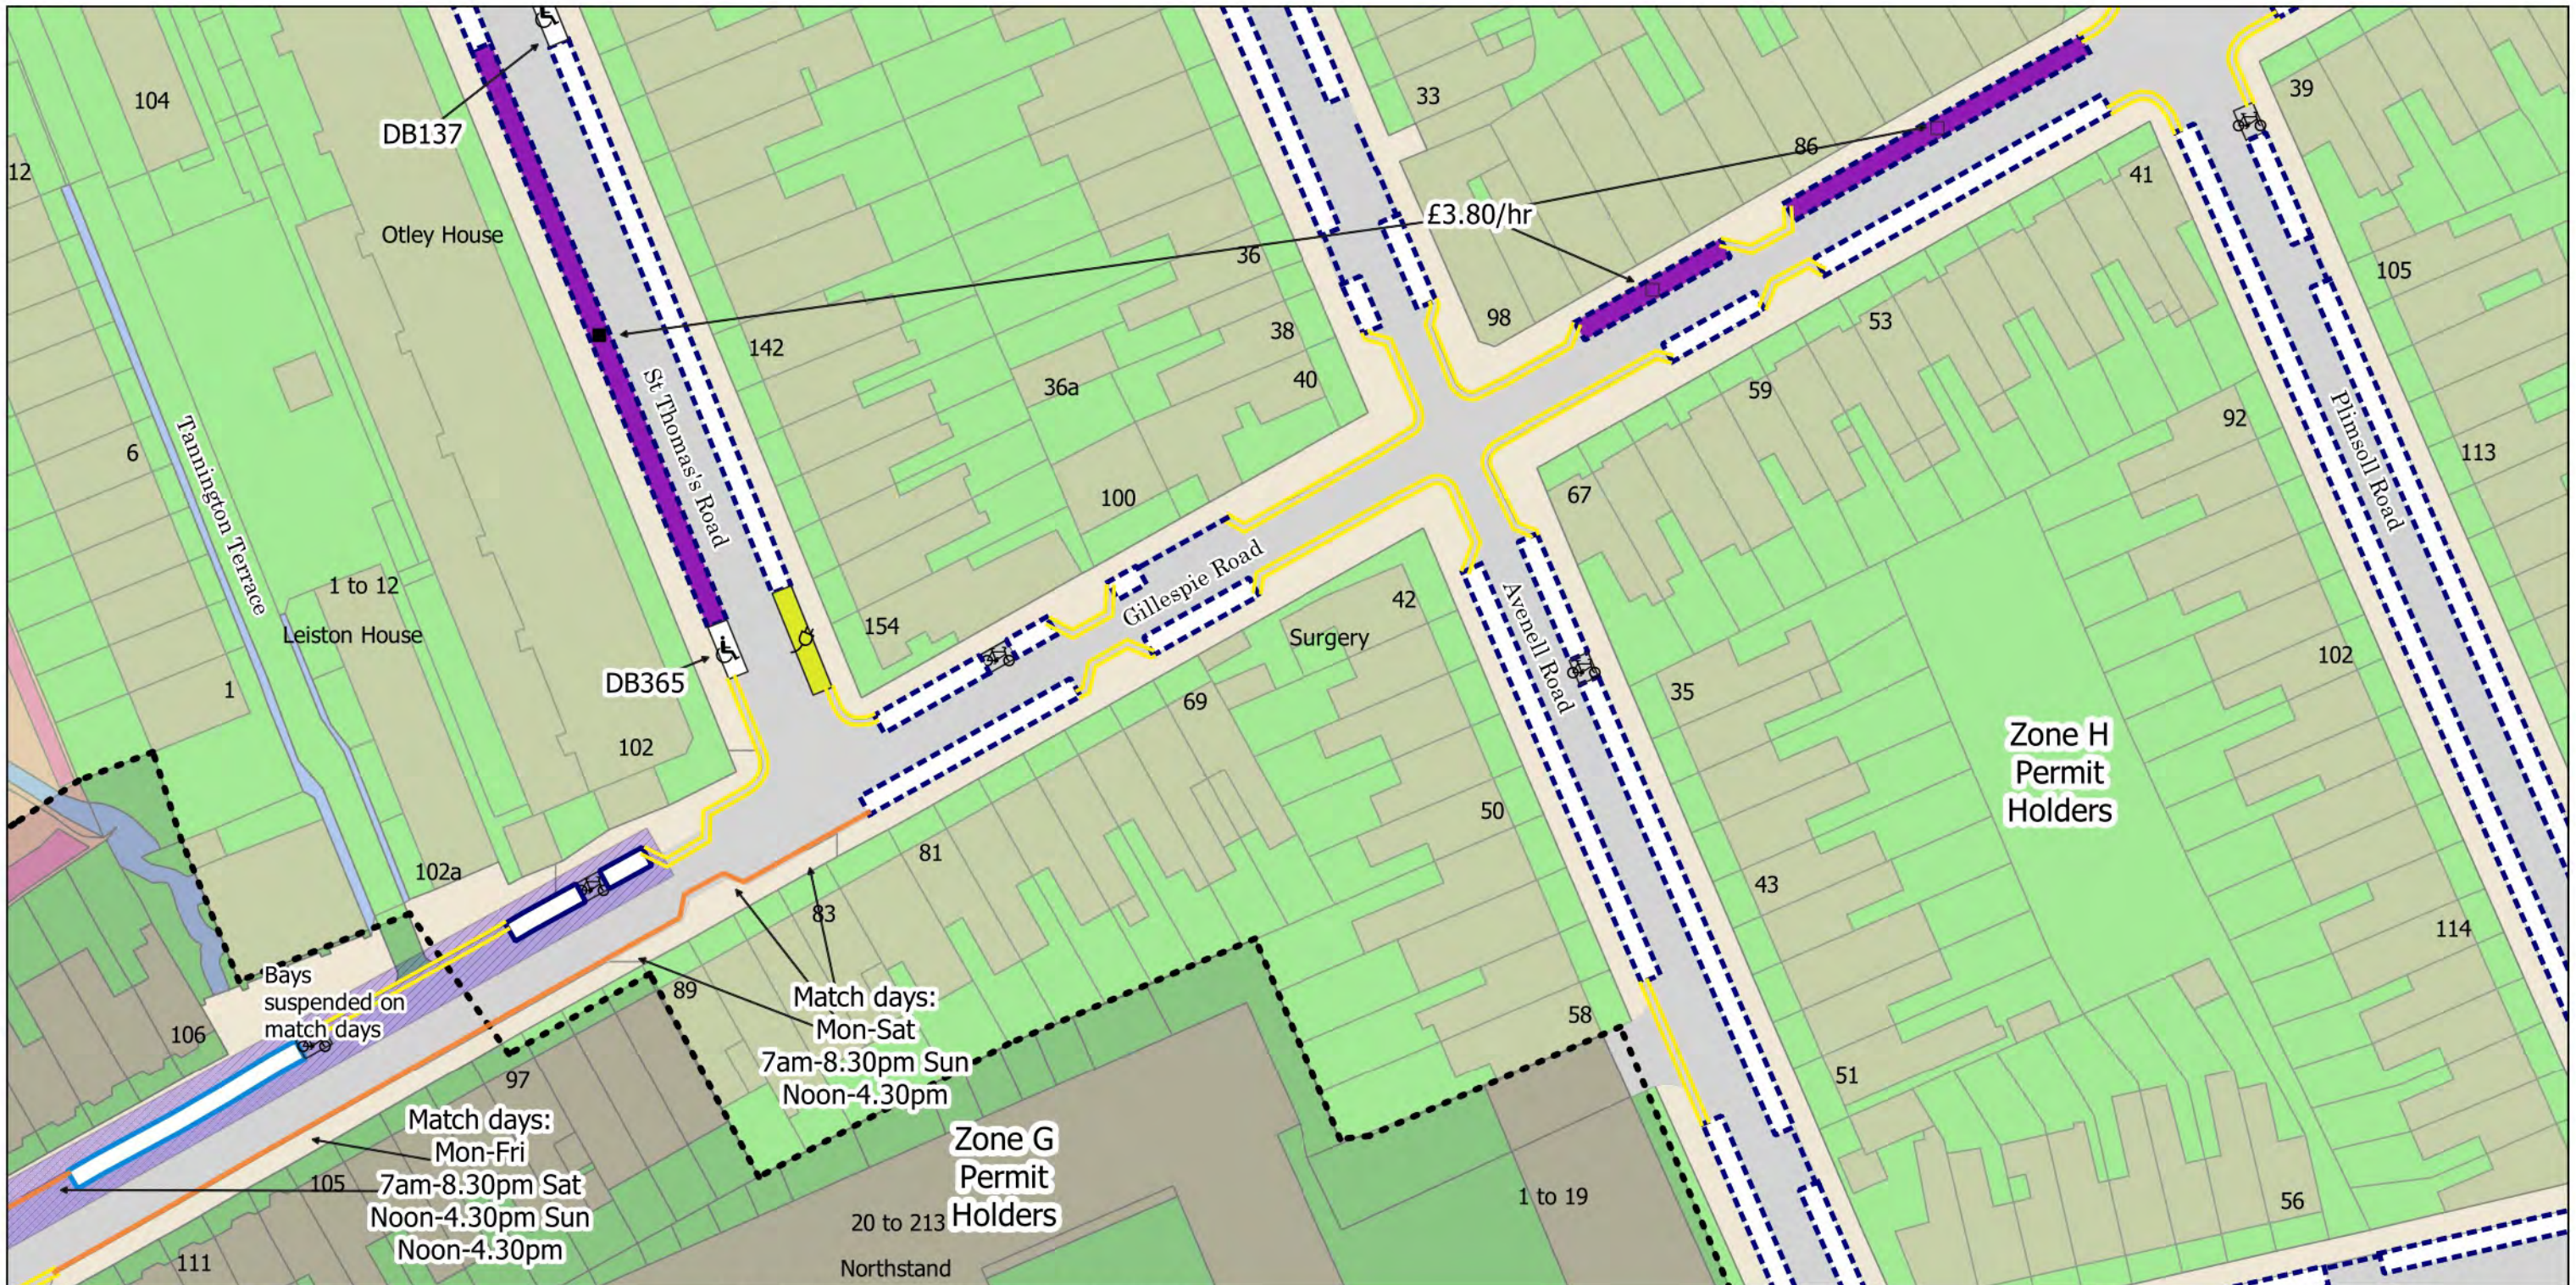

- No Waiting at any time
- No Waiting Mon-Fri 7am-7pm
- No Waiting Mon-Sat 8.30am-6.30pm and match days
- Resident Permit Mon-Sat 8.30am-6.30pm and match days
- Resident Permit Mon-Sat 8.30am-6.30pm
- Resident Permit Mon-Fri 10am-2pm
- Electric Vehicle Charging Point Parking Place
- ♿ Dedicated Disabled Persons Parking Place
- ⓞ 2h Pay by Phone or Permit Holders Mon-Sat 8.30am-6.30pm and match days
- Ⓜ 2h Pay by Phone (1h NR) or Permit Holders Mon-Sat 8.30am-6.30pm and match days
- 🚲 Bikehangar
- Controlled Parking Zone Boundary