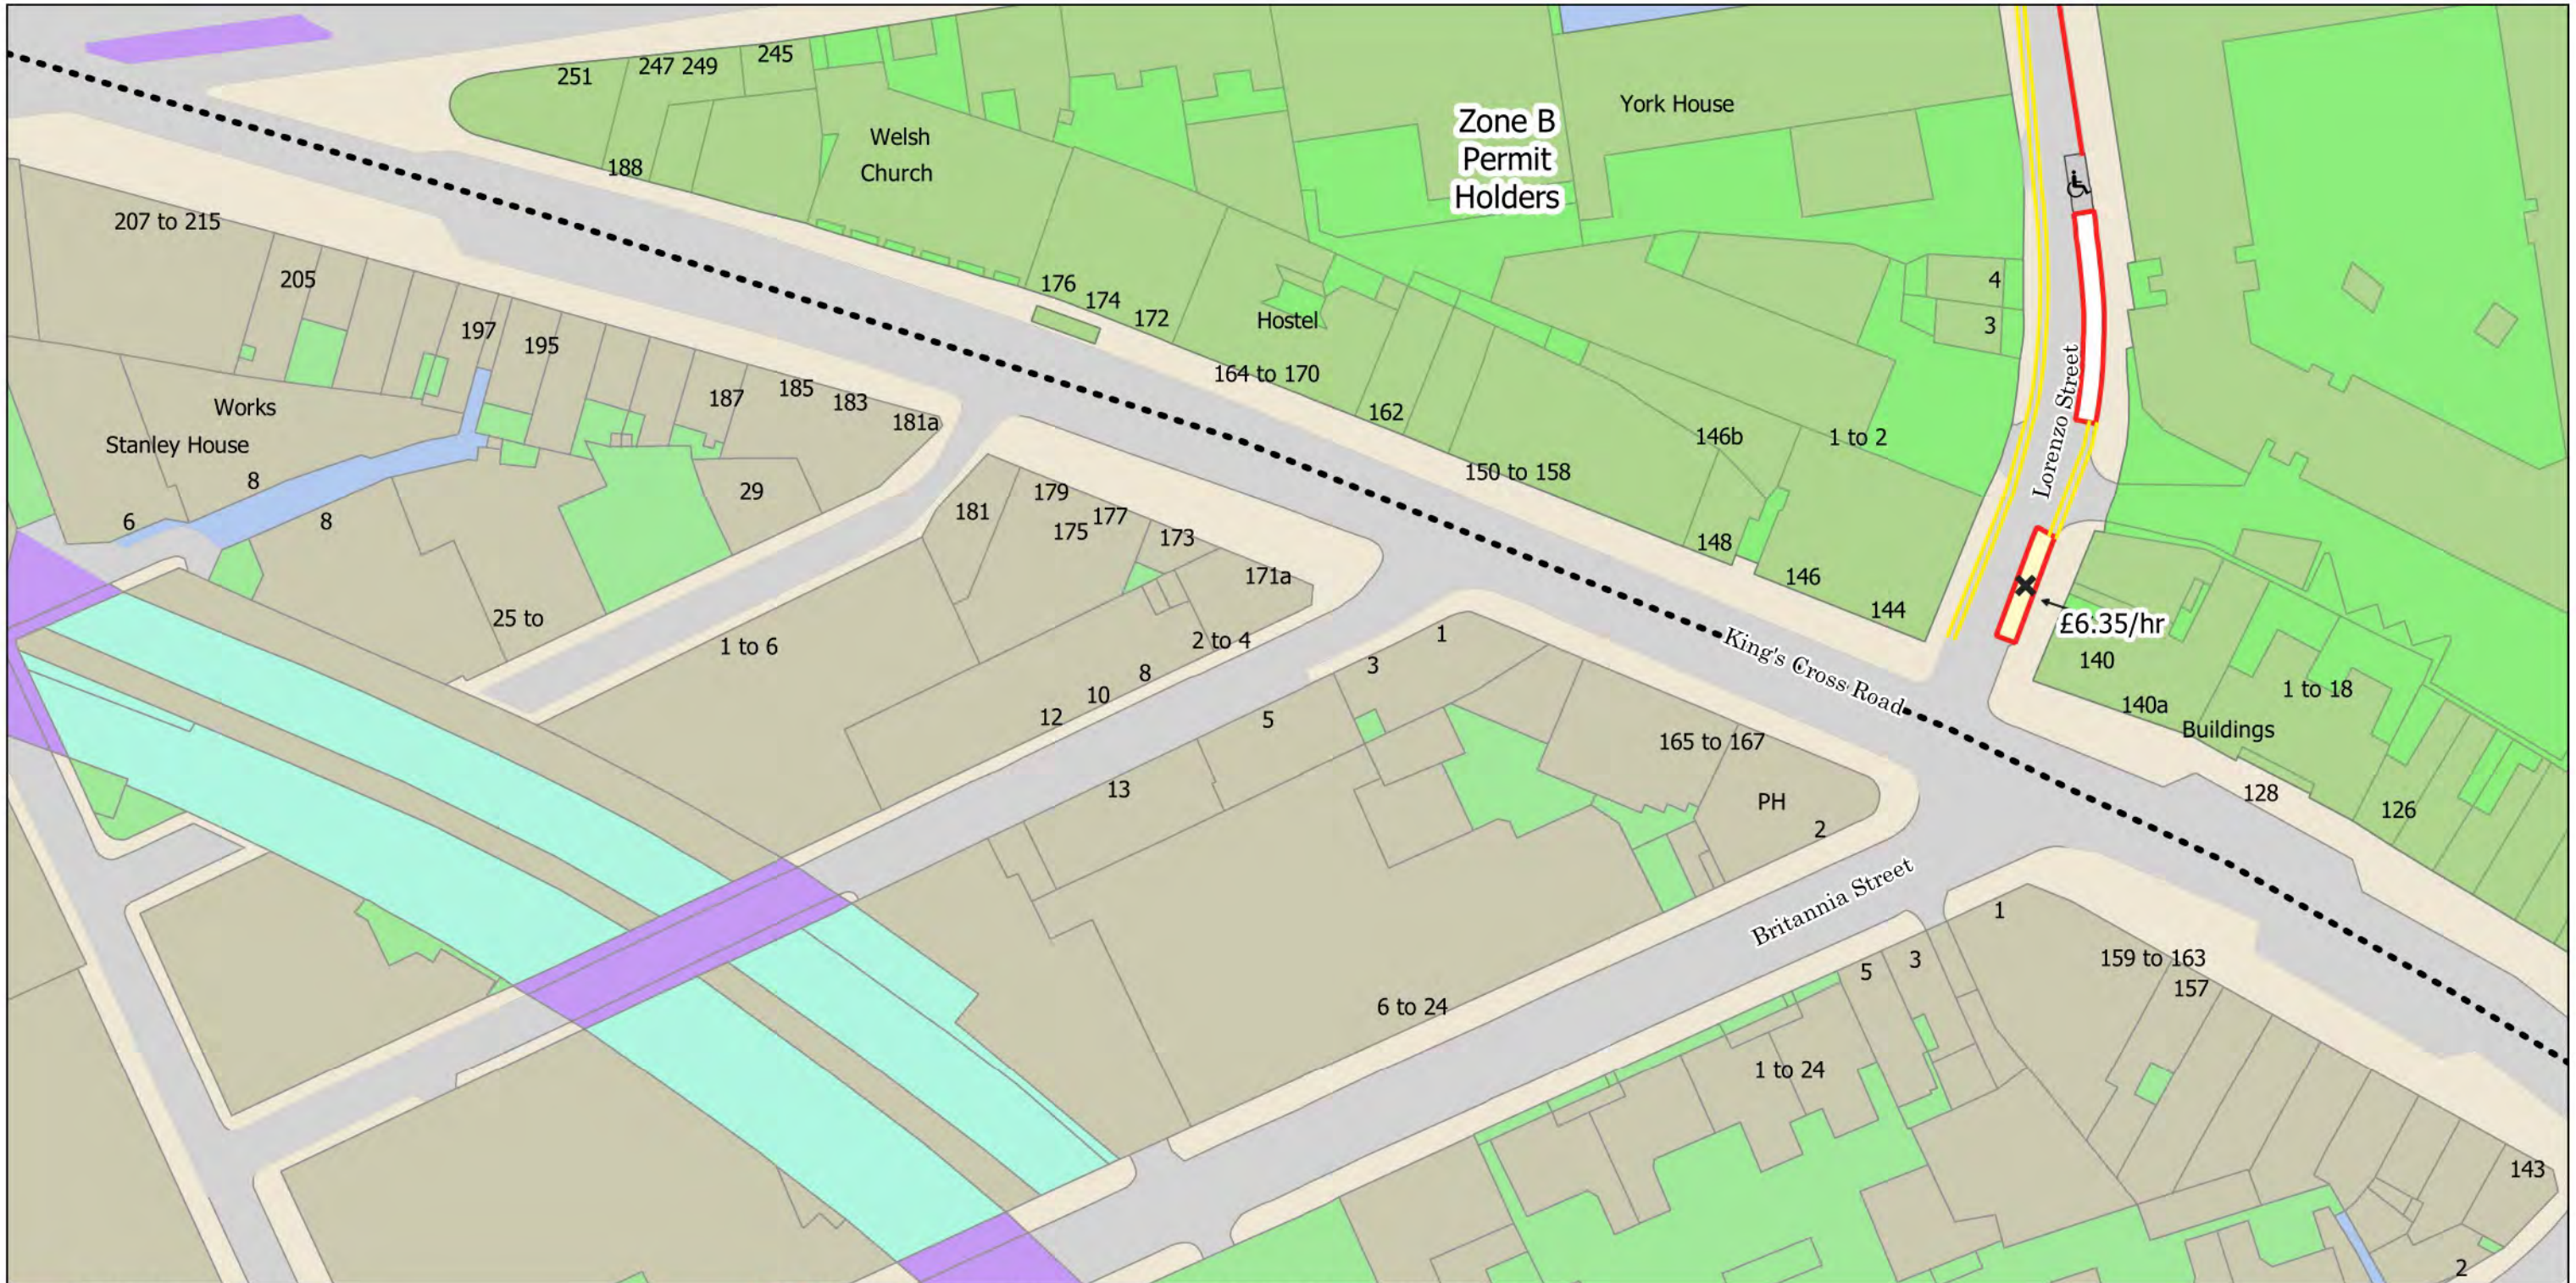

- No Waiting at any time
- No Waiting Mon-Fri 8.30am-6.30pm Sat 8.30am-1.30pm
- Resident Permit Mon-Fri 8.30am-6.30pm Sat 8.30am-1.30pm
- ♿ Disabled Persons Parking Place
- X 4h Pay by Phone (1h NR) Mon-Fri 8.30am-6.30pm Sat 8.30am-1.30pm
- Controlled Parking Zone Boundary