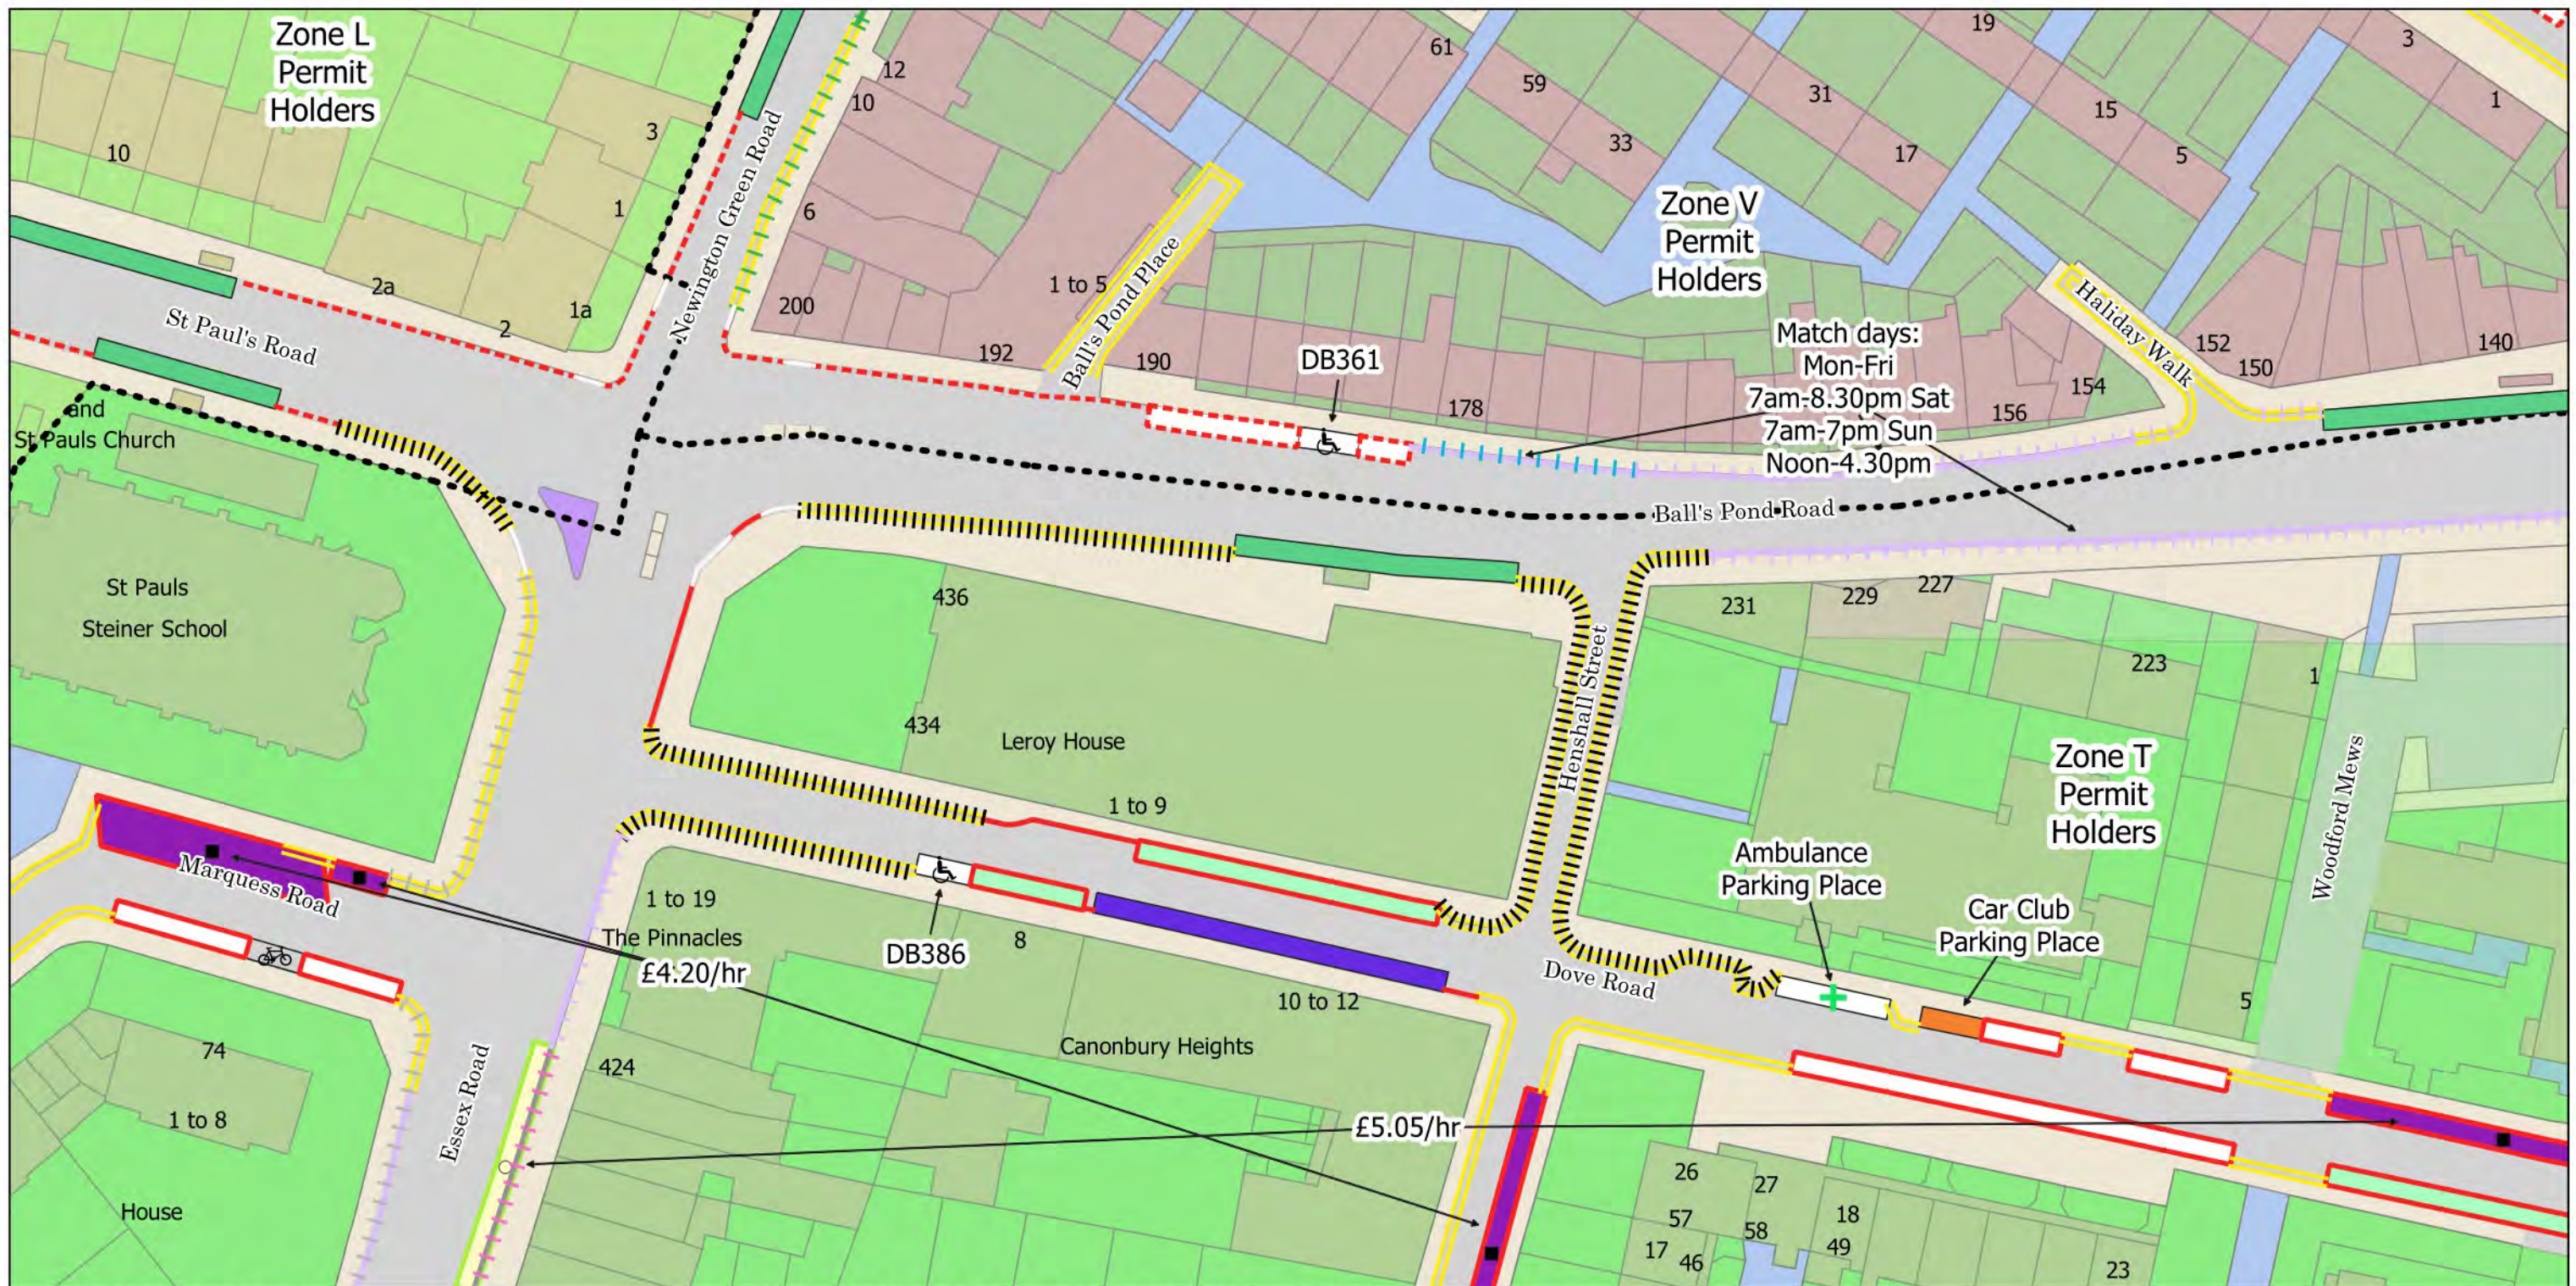

- No Stopping at any time
- ||||| No Loading at any time
- ||| No Loading Mon-Fri 7am-10am 4pm-7pm
- || No Loading Mon-Sat 7am-7pm
- || No Loading Mon-Sat 8am-7pm
- || No Loading Mon-Fri 7am-10am
- || No Loading Mon-Fri 8am-9.30am 4.30pm-6.30pm
- No Waiting at any time
- No Waiting Mon-Fri 8.30am-6.30pm Sat 8.30am-1.30pm
- No Waiting Mon-Sat 7am-10.30am 3.30pm-7pm
- No Waiting Mon-Sat 7am-7pm
- No Waiting Mon-Sat 8am-7pm
- - - Resident Permit Mon-Fri 8.30am-6.30pm Sat 8.30am-1.30pm and match days
- - - Resident Permit Mon-Fri 8.30am-6.30pm Sat 8.30am-1.30pm
- - - Permit Holder Bay Mon-Fri 8.30am-6.30pm Sat 8.30am-1.30pm
- ♿ Dedicated Disabled Persons Parking Place
- Bus Stop
- Bus Stand
- 2h Pay by Phone (1h NR) or Permit Holders Mon-Fri 8.30am-6.30pm Sat 8.30am-1.30pm
- 1h Pay by Phone Mon-Sat 10.30am-3.30pm
- ♻ Bikehangar
- - - Controlled Parking Zone Boundary