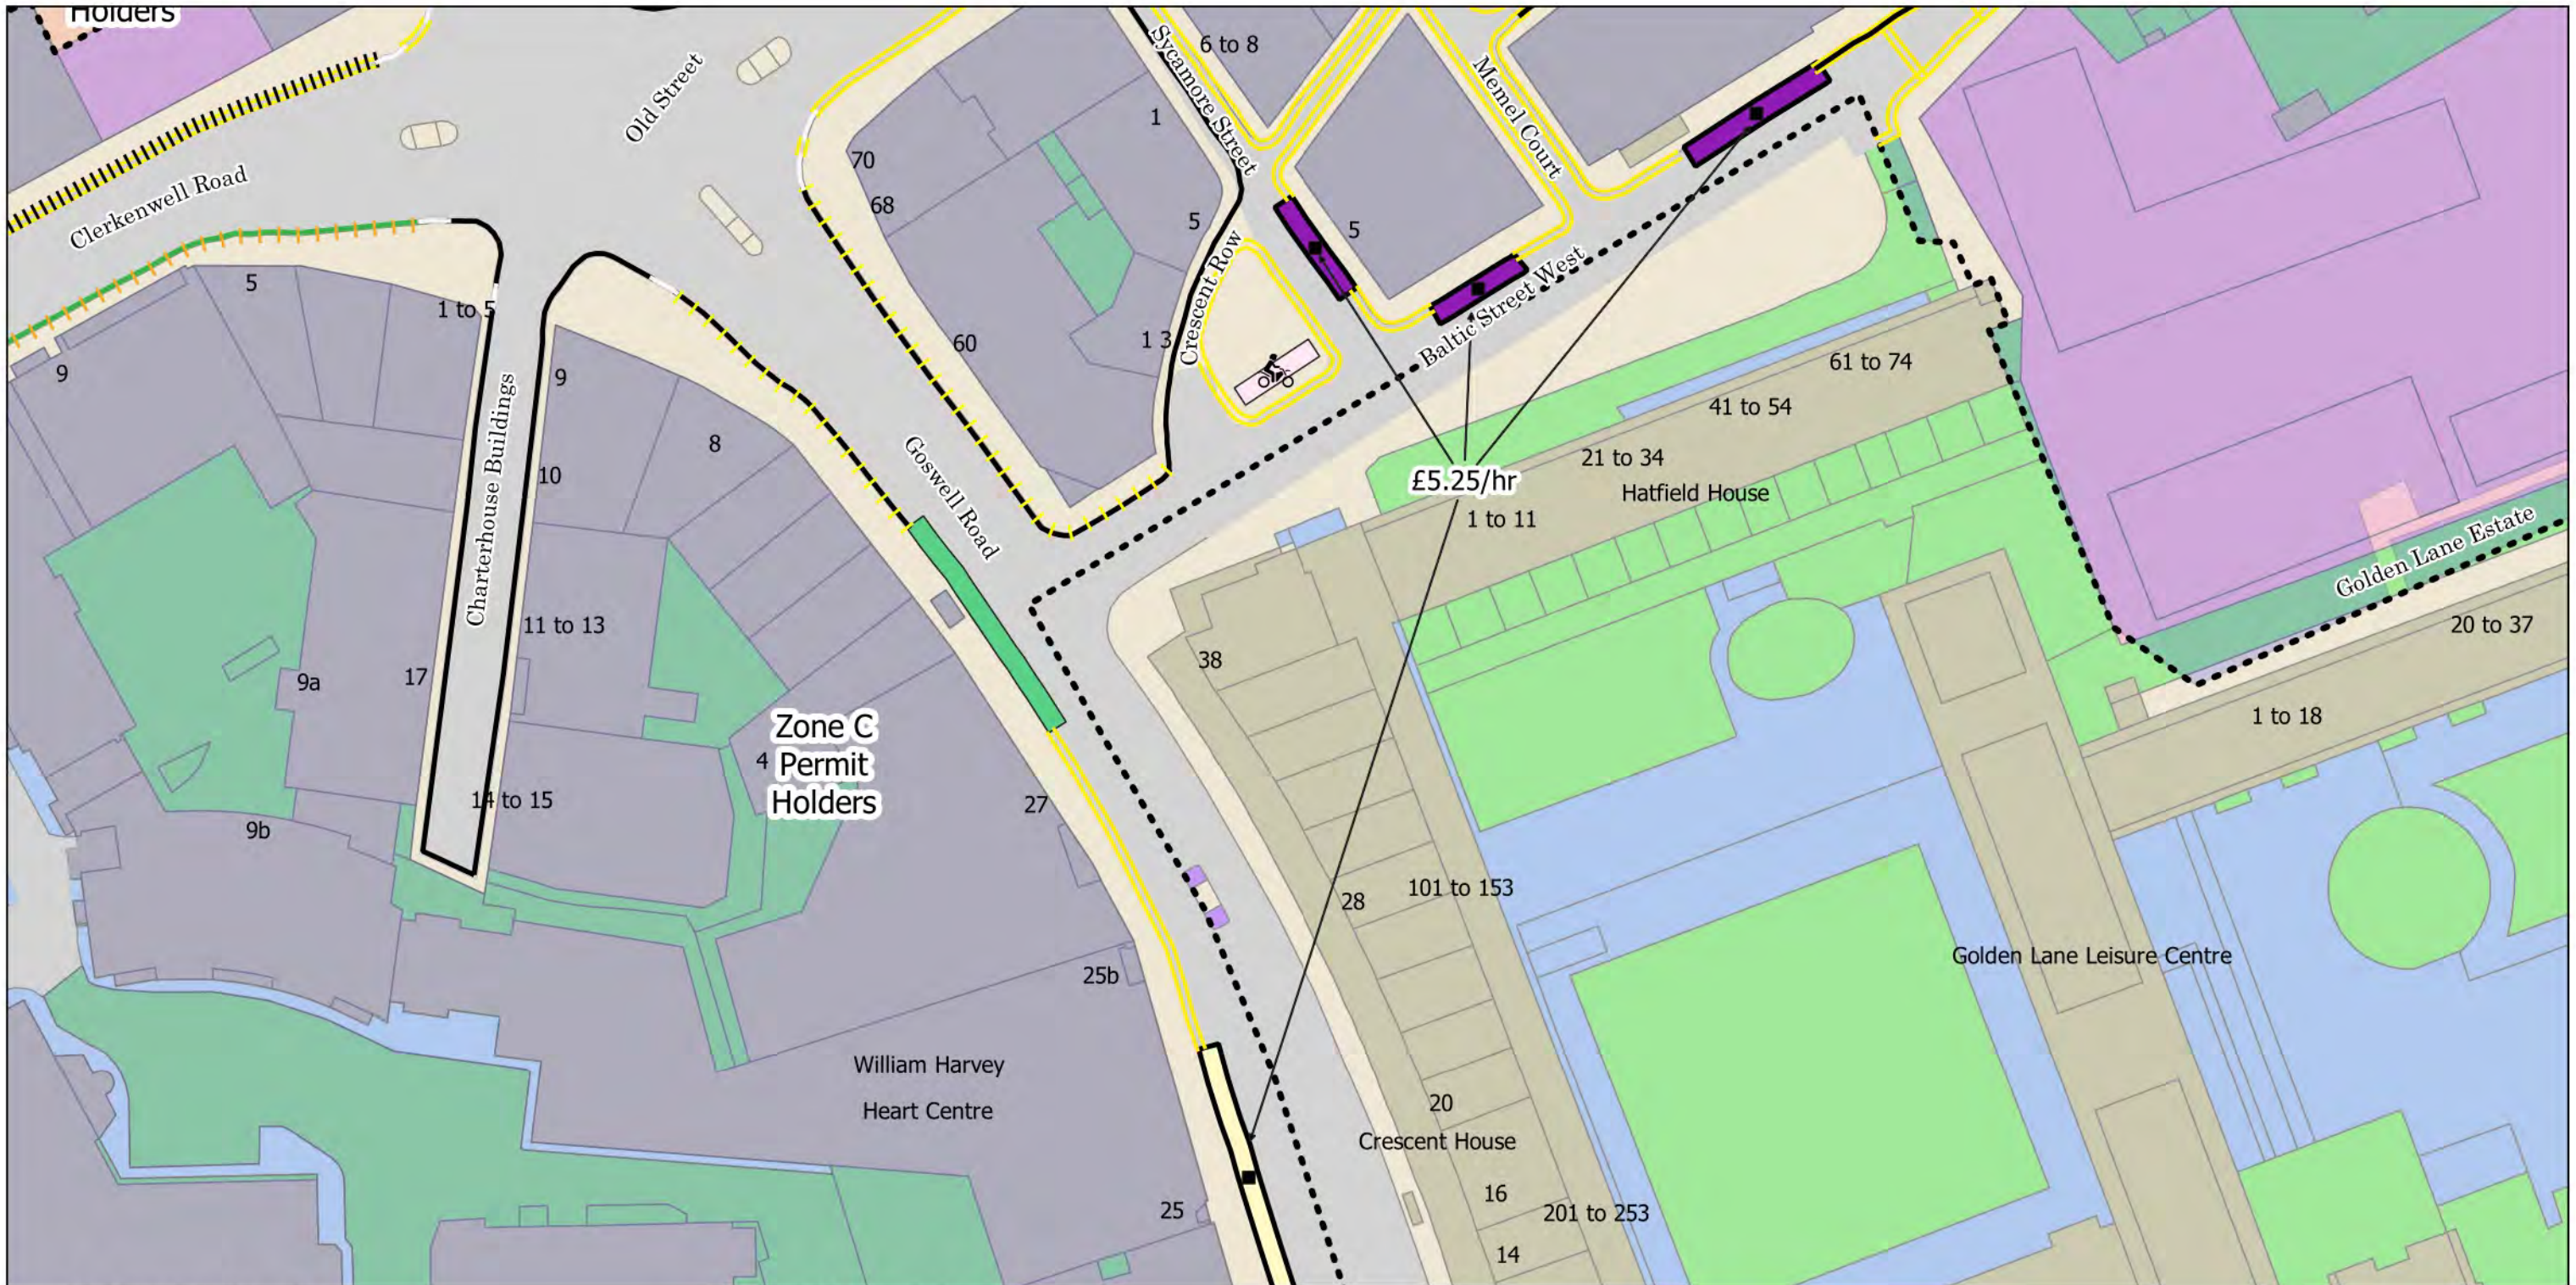

- No Stopping at any time
- ||||| No Loading at any time
- ||| No Loading Mon-Fri 8.30am-6.30pm Sat 8.30am-1.30pm
- || No Loading Mon-Fri 8am-7pm Sat 8am-1.30pm
- No Waiting at any time
- No Waiting Mon-Sat 8am-7pm
- No Waiting Mon-Sat at any time Sun 12am-6am
- Solo Motorcycle Parking Place
- Bus Stop
- 2h Pay by Phone (1h NR) or Permit Holders Mon-Sat at any time Sun 12am-6am
- 2h Pay by Phone (1h NR) Mon-Sat at any time Sun 12am-6am
- Controlled Parking Zone Boundary