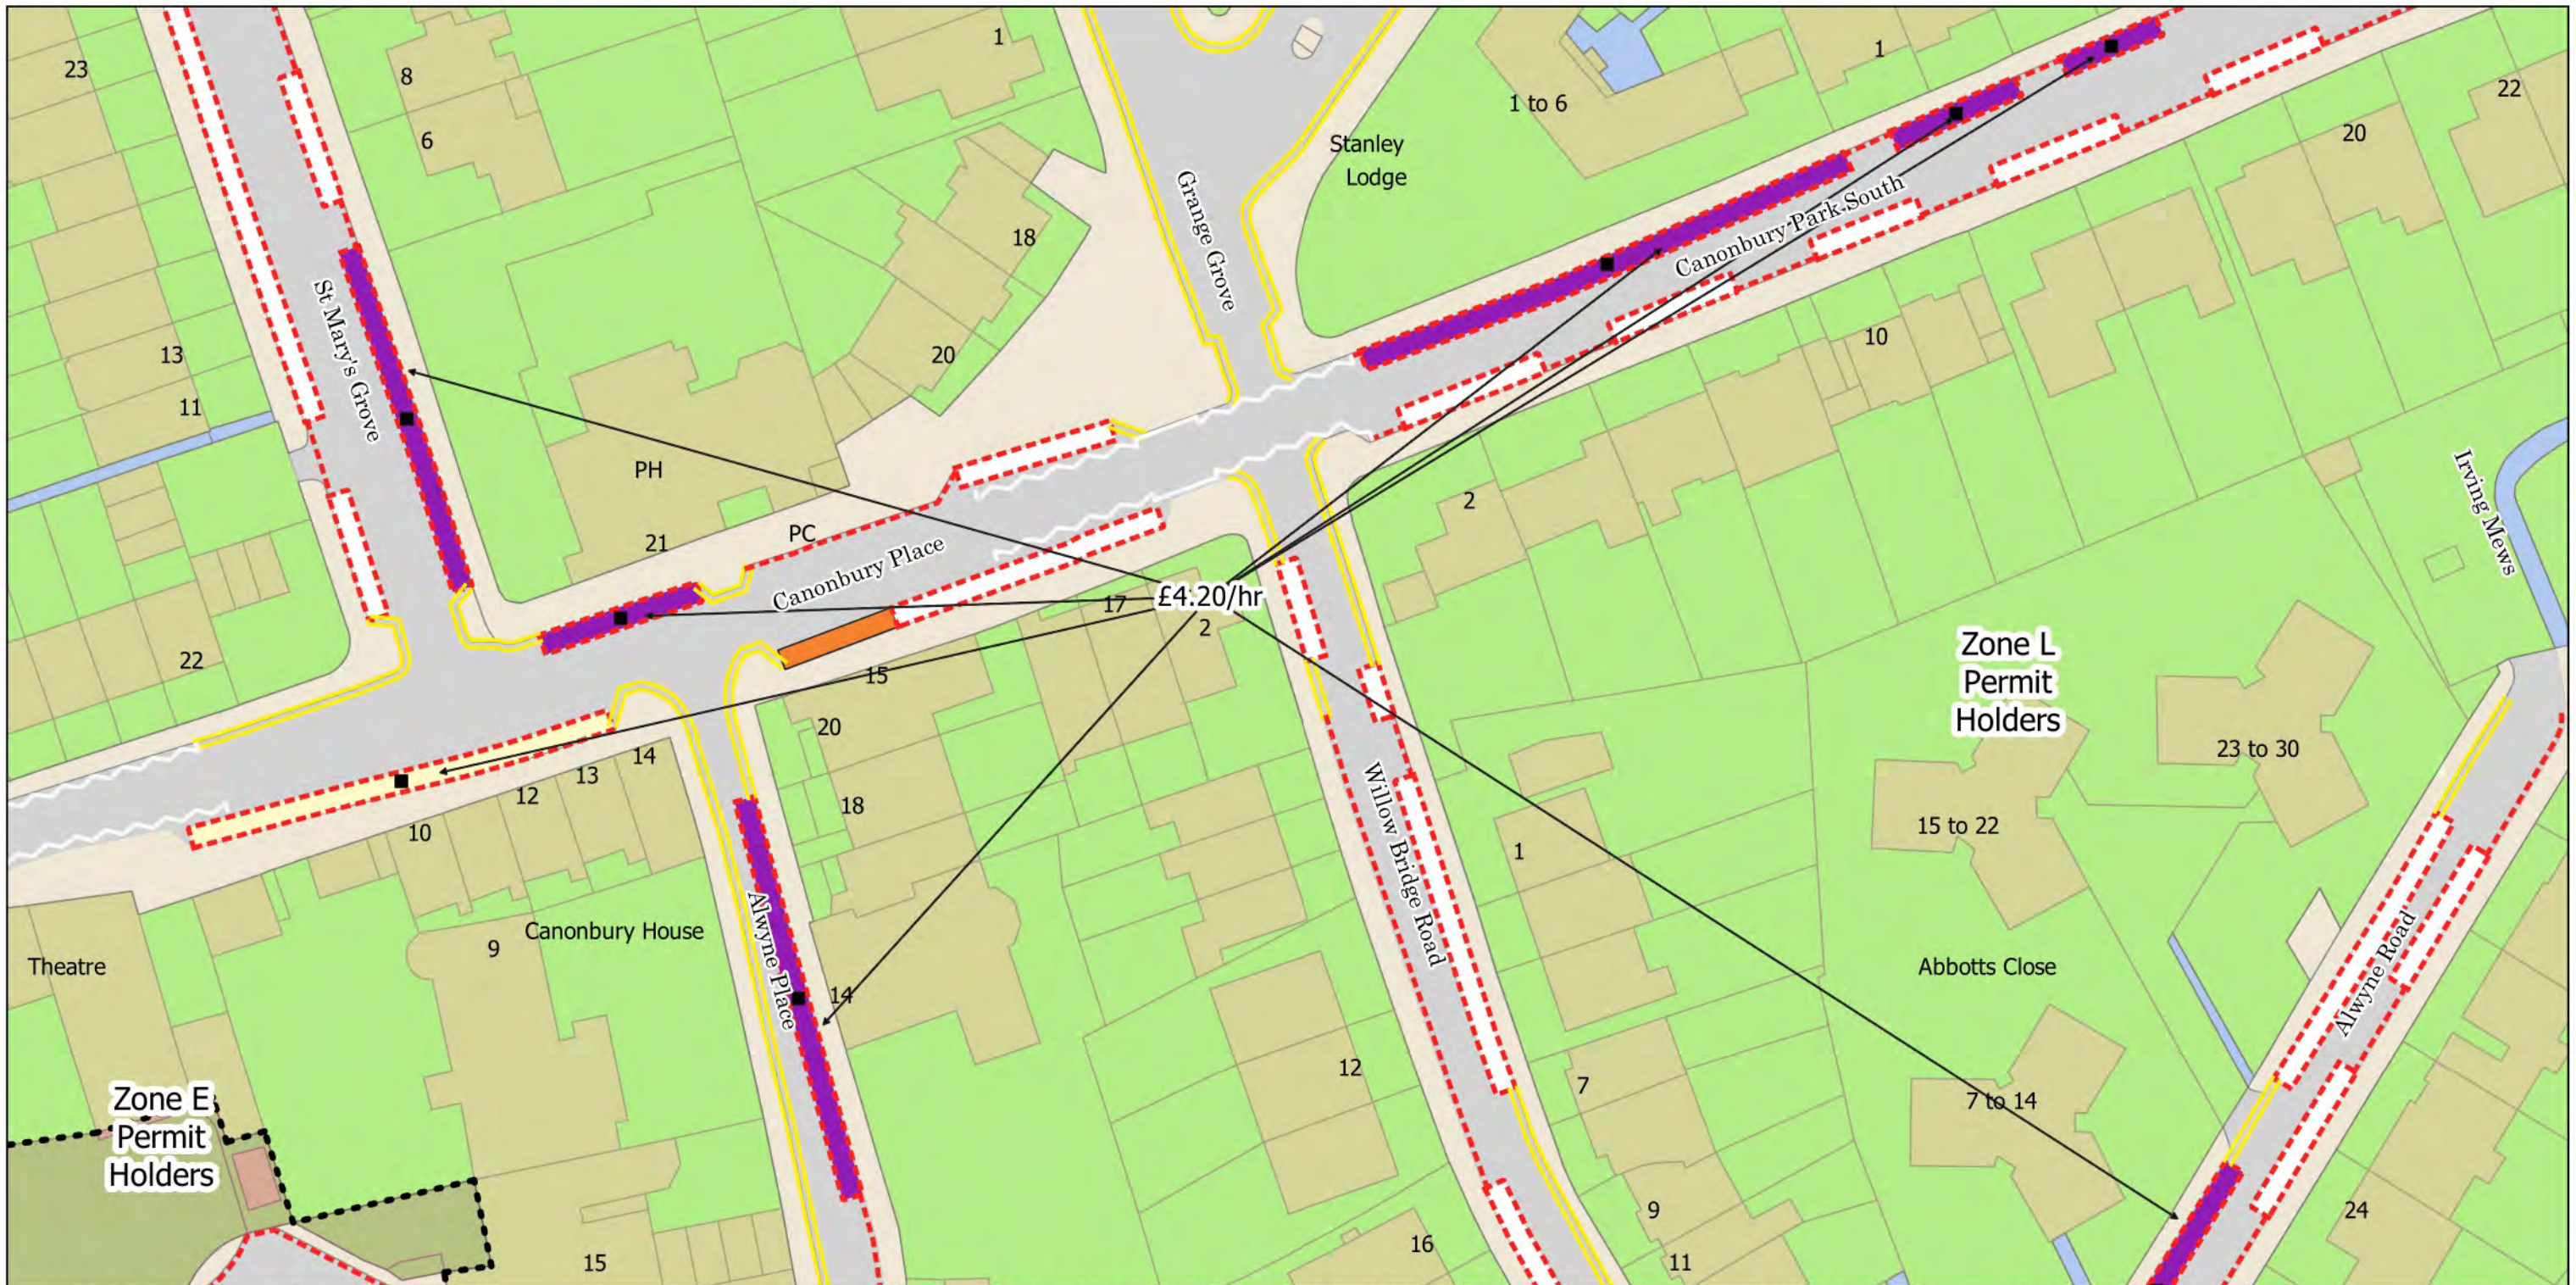

- No Stopping at any time
- No Waiting at any time
- No Waiting Mon-Fri 8.30am-6.30pm Sat 8.30am-1.30pm and match days
- Resident Permit Mon-Fri 8.30am-6.30pm Sat 8.30am-1.30pm and match days
- Car Club Parking Place
- 2h Pay by Phone (1h NR) or Permit Holders Mon-Fri 8.30am-6.30pm Sat 8.30am-1.30pm and match days
- 2h Pay by Phone (1h NR) Mon-Fri 8.30am-6.30pm Sat 8.30am-1.30pm and match days
- Controlled Parking Zone Boundary