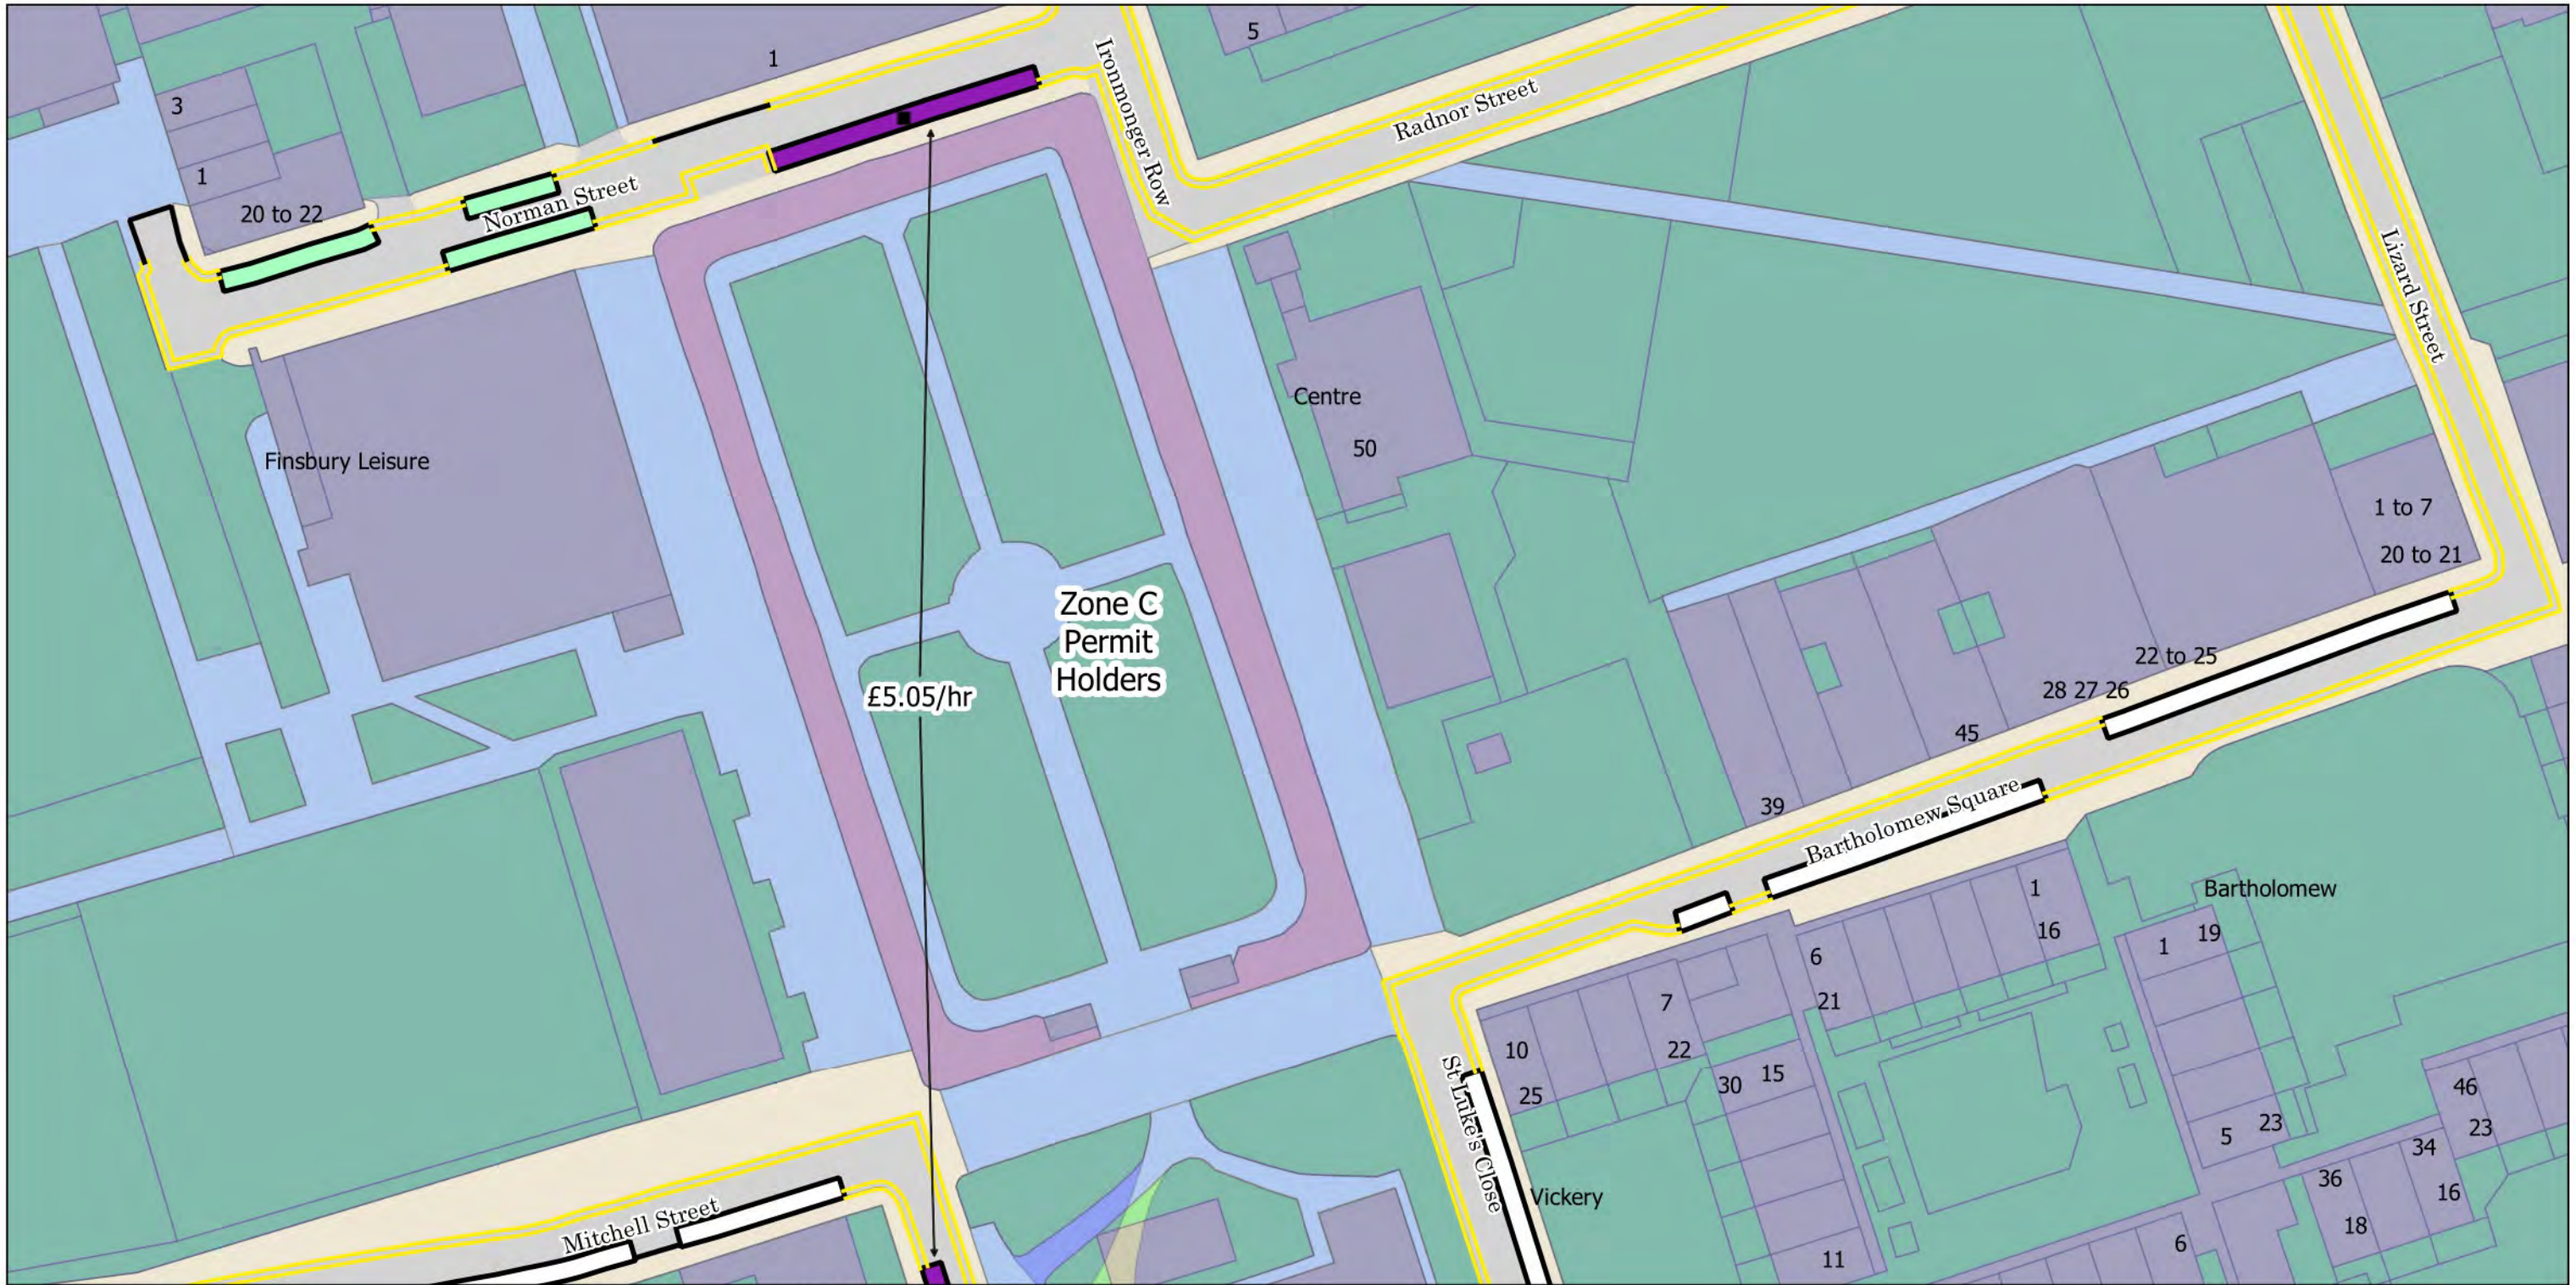

- No Waiting at any time
- No Waiting Mon-Sat at any time Sun 12am-6am
- Resident Permit Mon-Sat at any time Sun 12am-6am
- Permit Holder Bay Mon-Sat at any time Sun 12am-6am
- 2h Pay by Phone (1h NR) or Permit Holders Mon-Sat at any time Sun 12am-6am