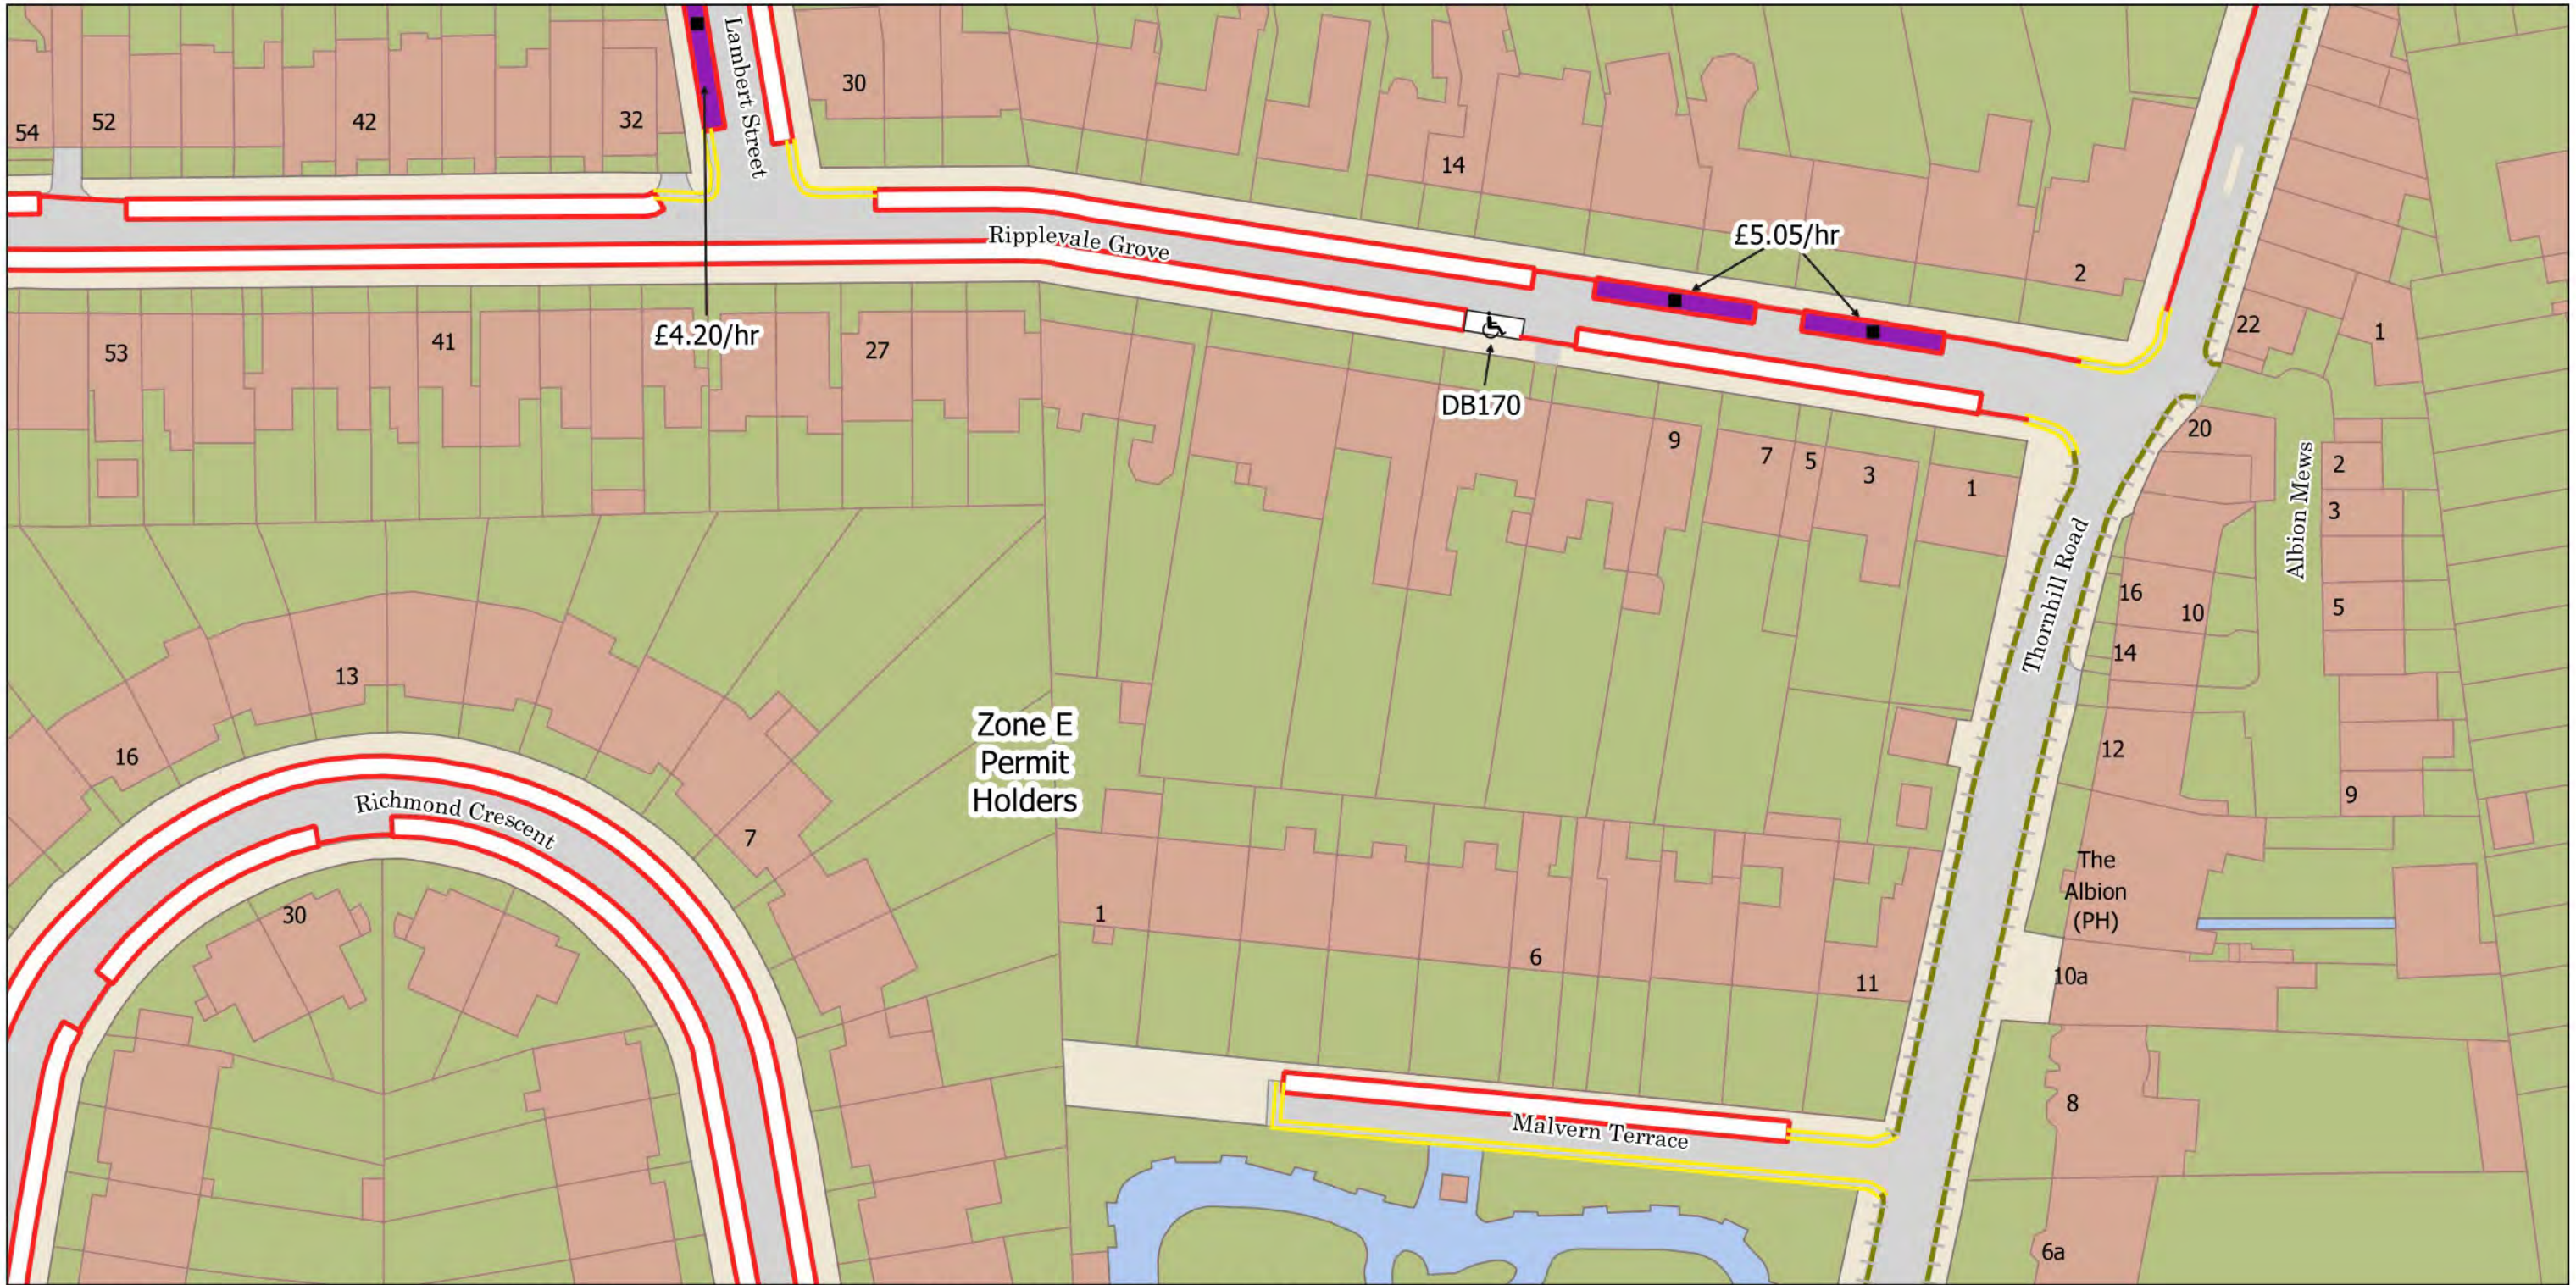

- ||| No Loading Mon-Fri 8am-9.30am 4.30pm-6.30pm
- No Waiting at any time
- No Waiting Mon-Fri 8.30am-6.30pm Sat 8.30am-1.30pm
- No Waiting Mon-Sat 8am-6.30pm
- Resident Permit Mon-Fri 8.30am-6.30pm Sat 8.30am-1.30pm
- ♿ Dedicated Disabled Persons Parking Place
- 2h Pay by Phone (1h NR) or Permit Holders Mon-Fri 8.30am-6.30pm Sat 8.30am-1.30pm