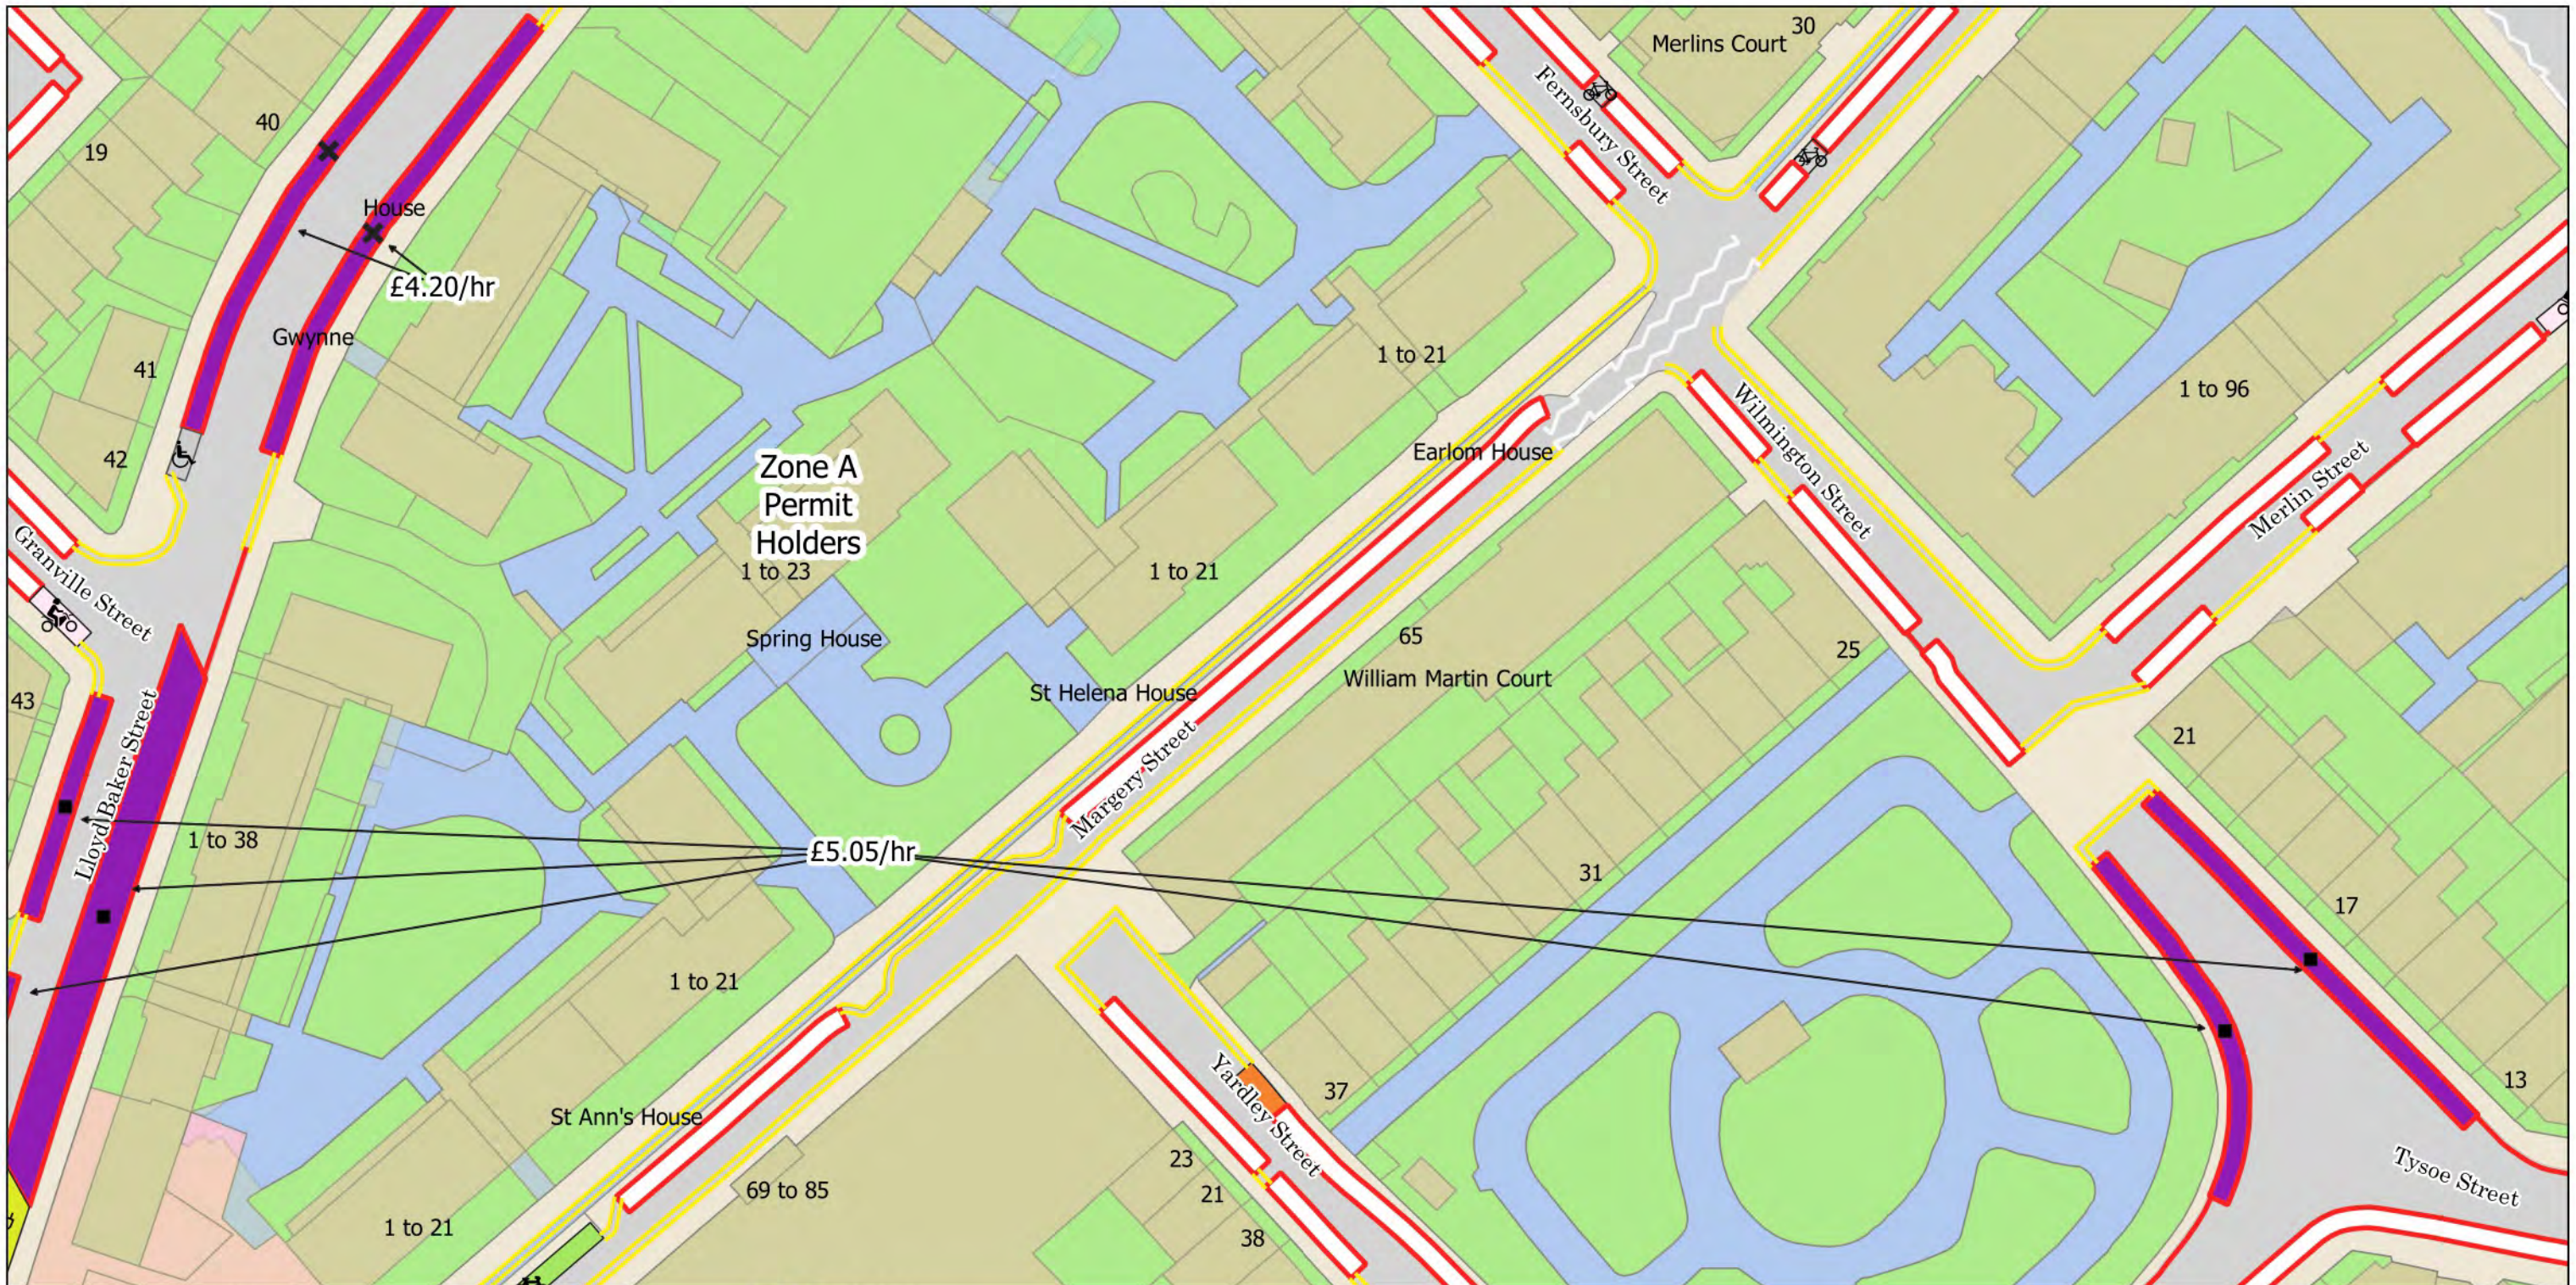

- No Stopping at any time
- No Waiting at any time
- No Waiting Mon-Fri 8.30am-6.30pm Sat 8.30am-1.30pm
- Solo Motorcycle Parking Place
- Resident Permit Mon-Fri 8.30am-6.30pm Sat 8.30am-1.30pm
- Electric Vehicle Charging Point Parking Place
- Disabled Persons Parking Place
- 🚲 Cycle Hire
- Car Club Parking Place
- ✕ 4h Pay by Phone (1h NR) or Permit Holders Mon-Fri 8.30am-6.30pm Sat 8.30am-1.30pm
- 2h Pay by Phone (1h NR) or Permit Holders Mon-Fri 8.30am-6.30pm Sat 8.30am-1.30pm
- Bikehangar