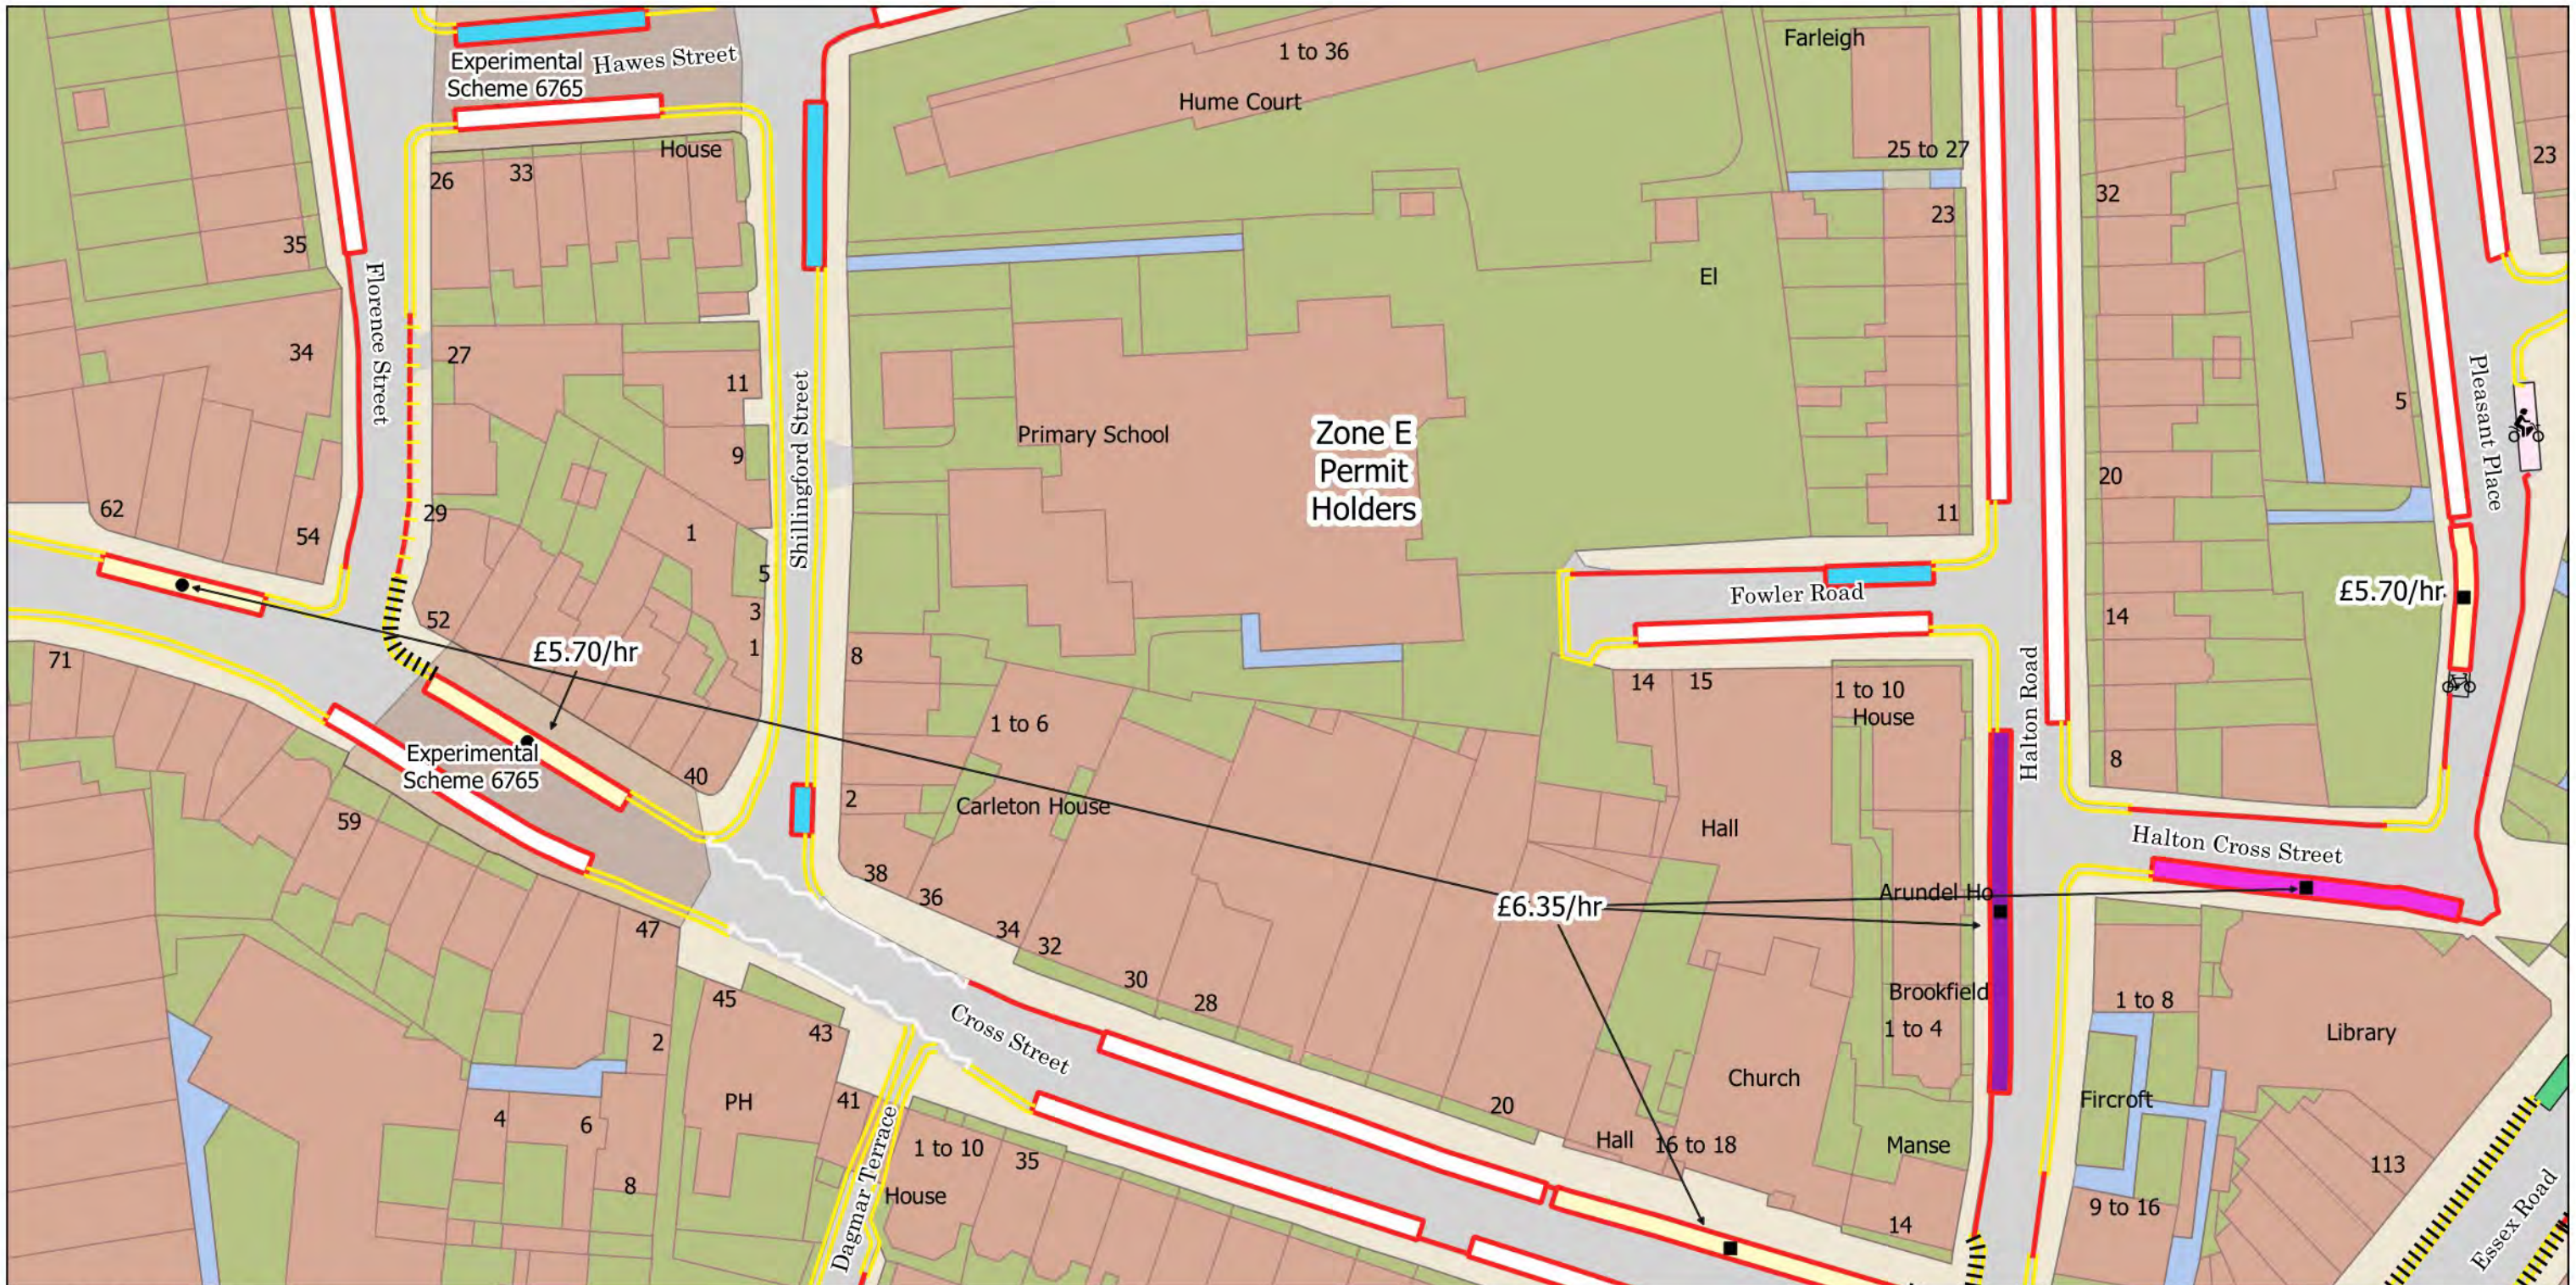

- No Stopping at any time
- ||||| No Loading at any time
- ||| No Loading Mon-Fri 8.30am-6.30pm Sat 8.30am-1.30pm
- No Waiting at any time
- No Waiting Mon-Fri 8.30am-6.30pm Sat 8.30am-1.30pm
- 🏍️ Solo Motorcycle Parking Place
- 🚗 Resident Permit Mon-Fri 8.30am-6.30pm Sat 8.30am-1.30pm
- 🚚 Business Permit Mon-Fri 8.30am-6.30pm Sat 8.30am-1.30pm
- 🚌 Bus Stop
- 🚲 Bikehangar
- 📞 2h Pay by Phone (1h NR) or Permit Holders Mon-Fri 8.30am-6.30pm Sat 8.30am-1.30pm
- 📞 2h Pay by Phone (1h NR) or Business Permit Mon-Fri 8.30am-6.30pm Sat 8.30am-1.30pm
- 📞 2h Pay by Phone (1h NR) Mon-Fri 8.30am-6.30pm Sat 8.30am-1.30pm
- 📞 1h Pay by Phone (1h NR) Mon-Fri 8.30am-6.30pm Sat 8.30am-1.30pm