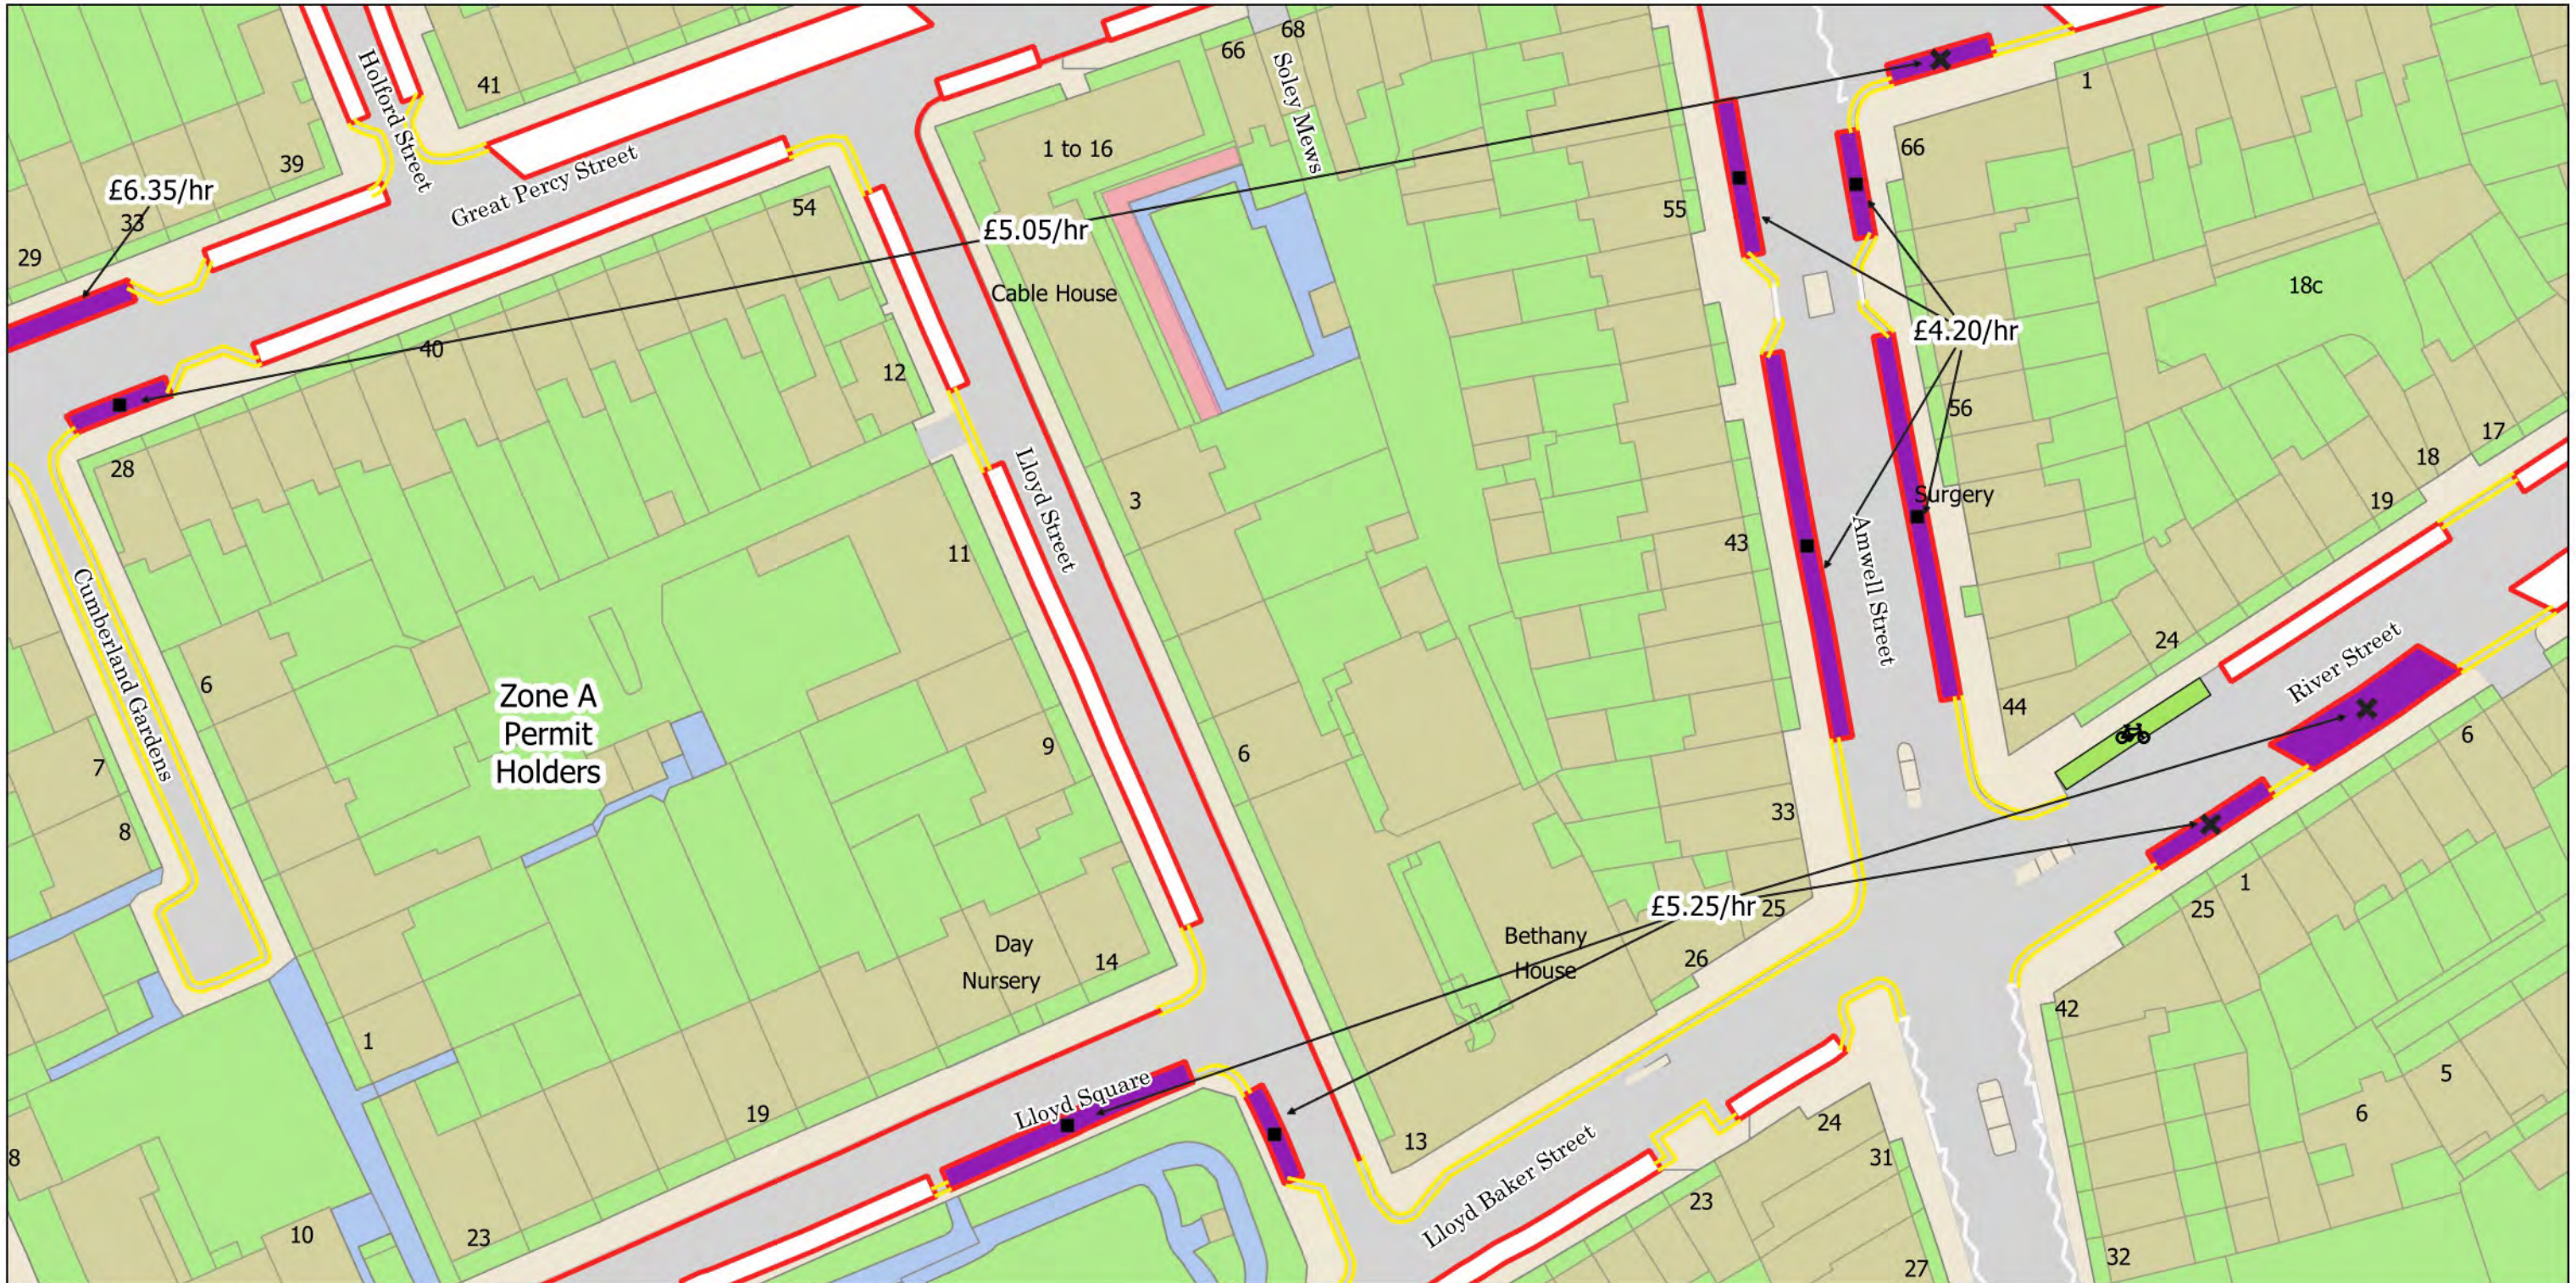

- No Stopping at any time
- No Waiting at any time
- No Waiting Mon-Fri 8.30am-6.30pm Sat 8.30am-1.30pm
- Resident Permit Mon-Fri 8.30am-6.30pm Sat 8.30am-1.30pm
- 🚲 Cycle Hire
- ✕ 4h Pay by Phone (1h NR) or Permit Holders Mon-Fri 8.30am-6.30pm Sat 8.30am-1.30pm
- 2h Pay by Phone (1h NR) or Permit Holders Mon-Fri 8.30am-6.30pm Sat 8.30am-1.30pm