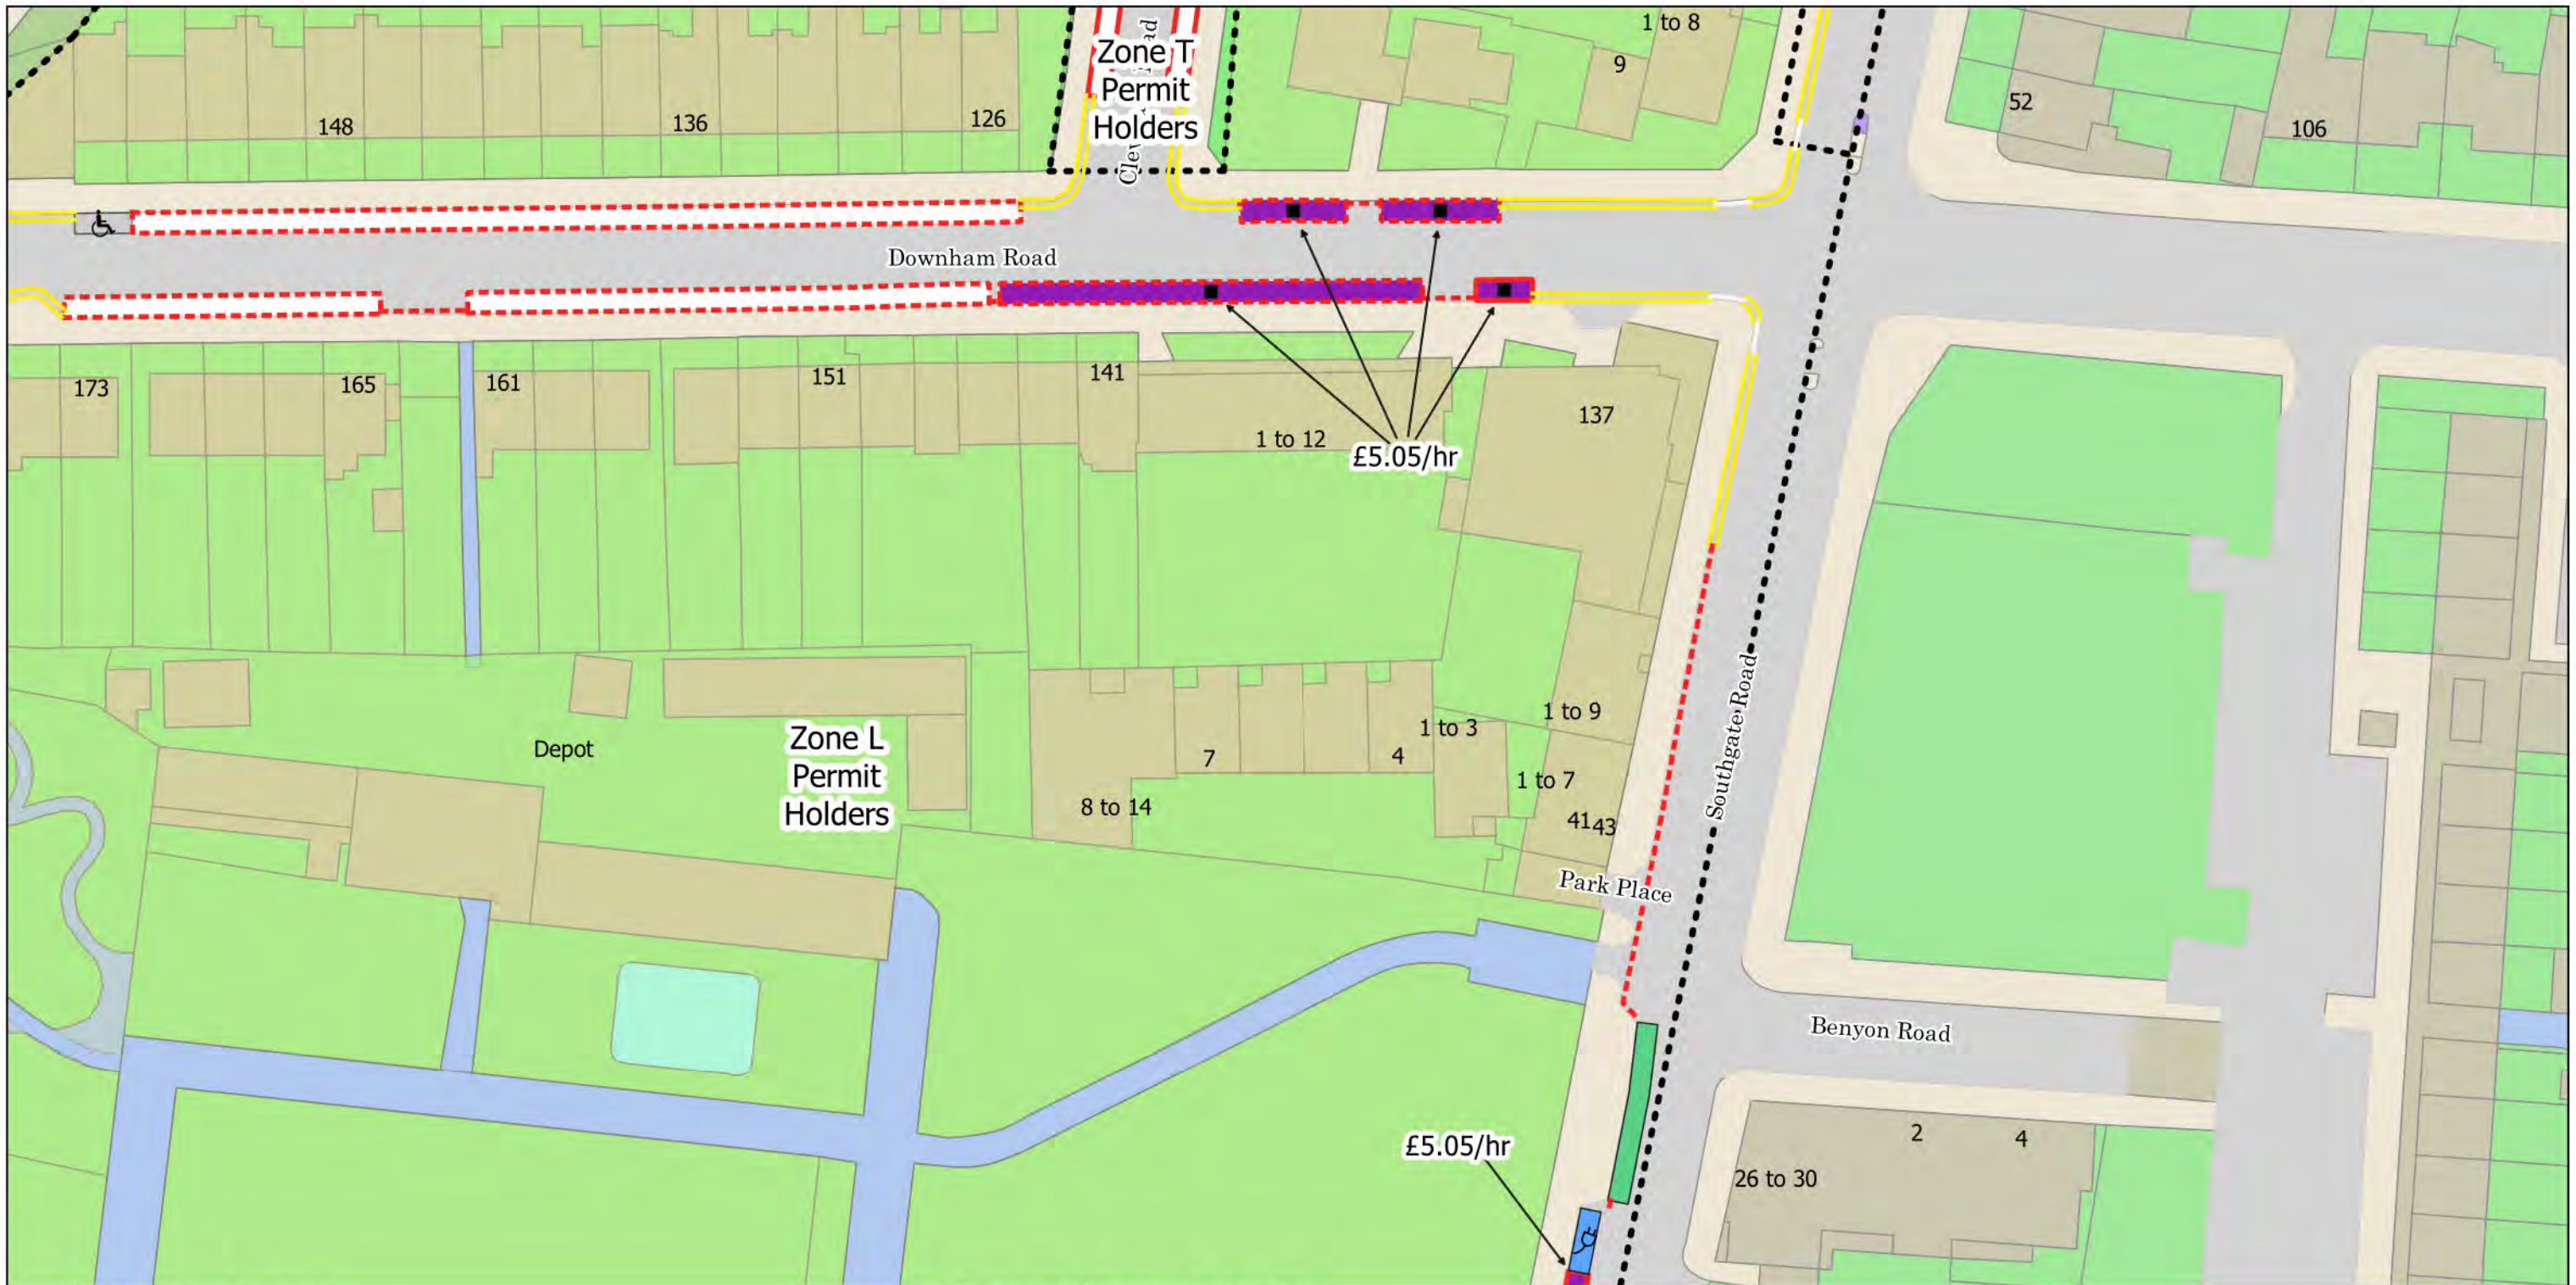

- No Stopping at any time
- No Waiting at any time
- No Waiting Mon-Fri 8.30am-6.30pm Sat 8.30am-1.30pm and match days
- Resident Permit Mon-Fri 8.30am-6.30pm Sat 8.30am-1.30pm and match days
- Resident Permit Mon-Fri 8.30am-6.30pm Sat 8.30am-1.30pm
- Electric Vehicle Charging Point Parking Place 1h max stay (2h NR)
- Disabled Persons Parking Place
- Bus Stop
- 2h Pay by Phone (1h NR) or Permit Holders Mon-Fri 8.30am-6.30pm Sat 8.30am-1.30pm and match days
- 2h Pay by Phone (1h NR) or Permit Holders Mon-Fri 8.30am-6.30pm Sat 8.30am-1.30pm
- Controlled Parking Zone Boundary