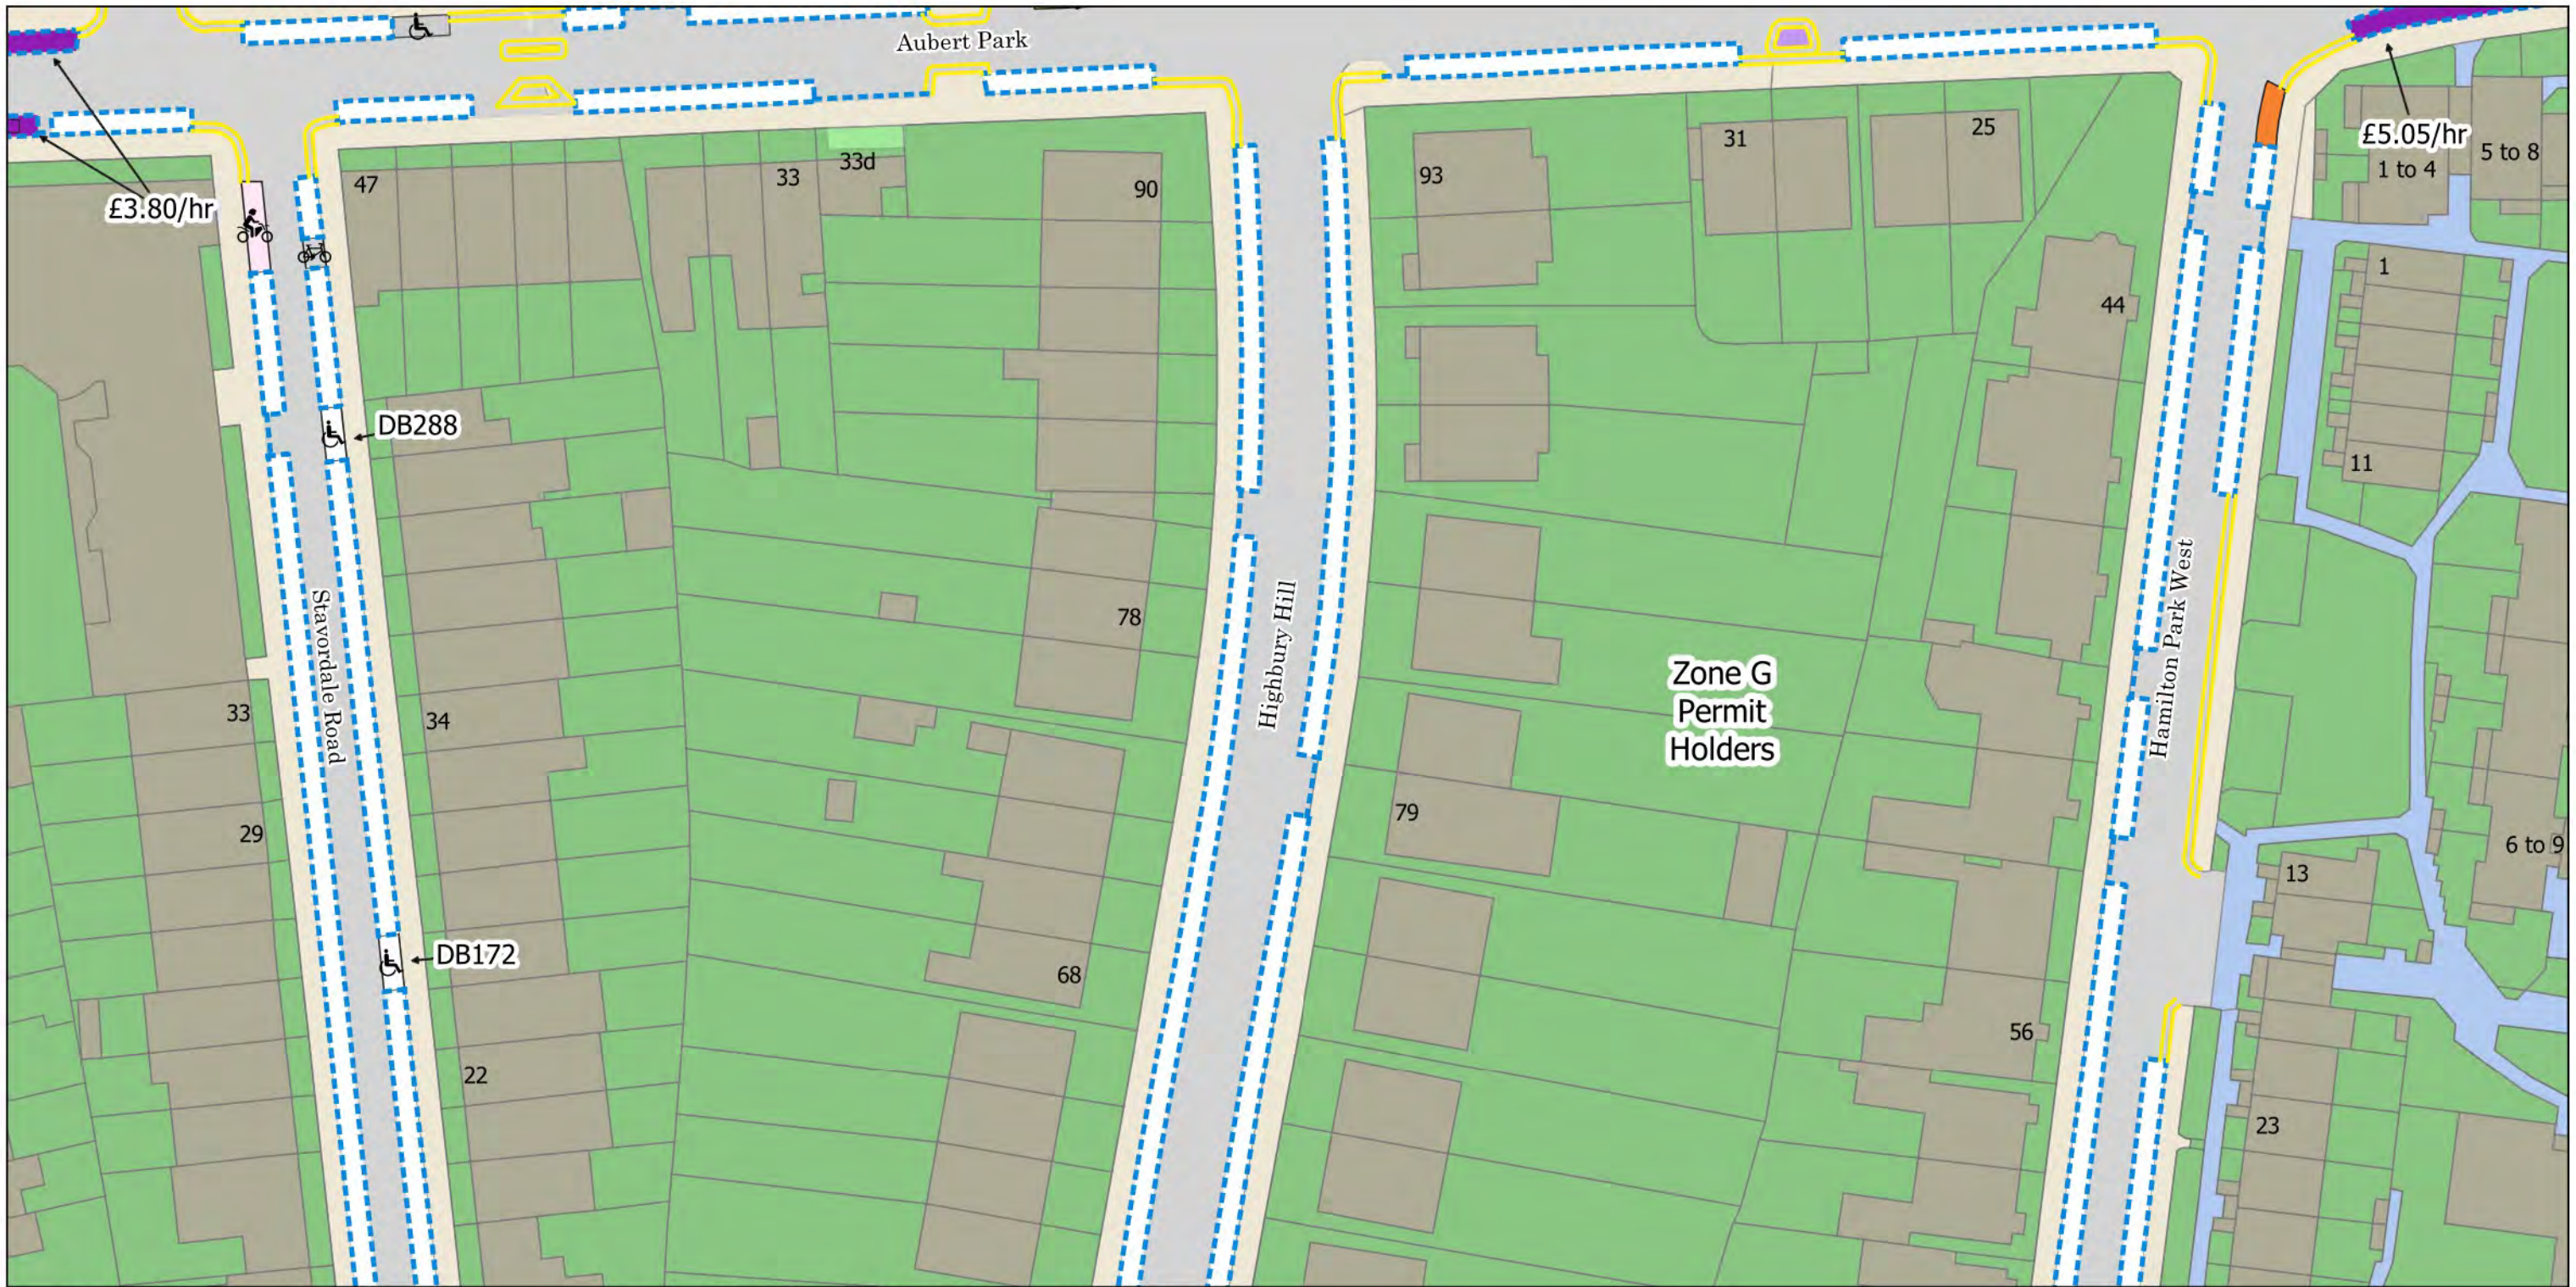

- No Waiting at any time
- No Waiting Mon-Fri 10am-2pm and match days
- Solo Motorcycle Parking Place
- Resident Permit Mon-Fri 10am-2pm and match days
- Electric Vehicle Charging Point Parking Place
- Disabled Persons Parking Place
- Dedicated Disabled Persons Parking Place
- Car Club Parking Place
- 2h Pay by Phone or Permit Holders Mon-Fri 10am-2pm and match days
- Bikehangar