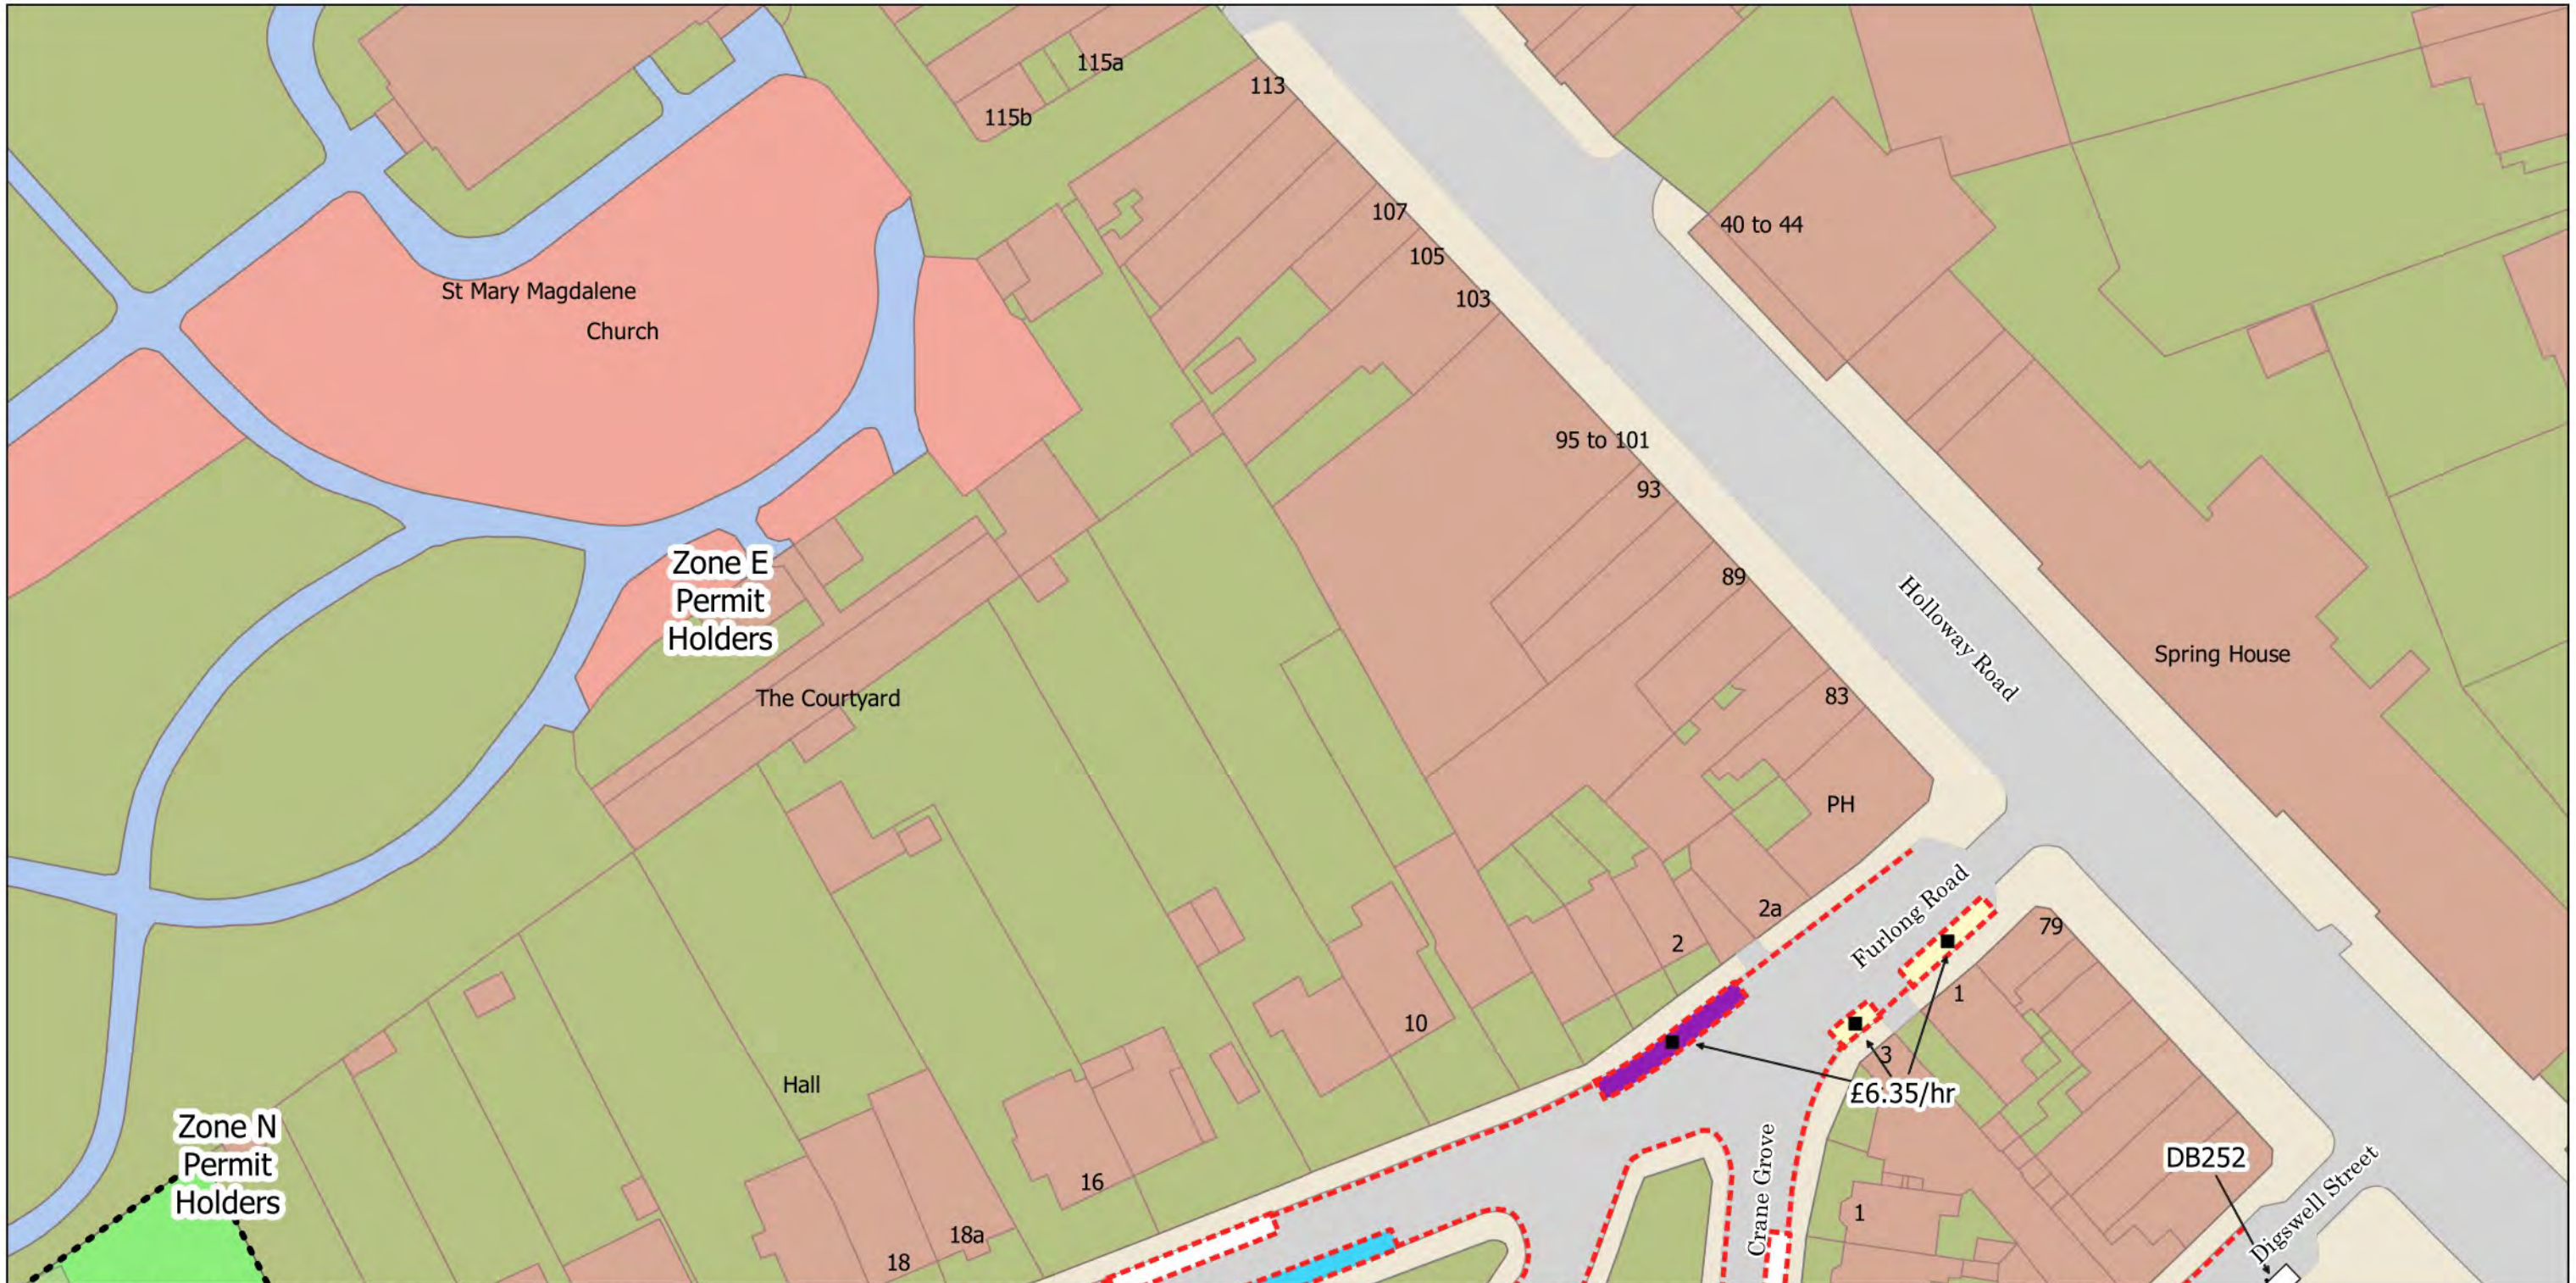

- No Waiting Mon-Fri 8.30am-6.30pm Sat 8.30am-1.30pm and match days
- 2h Pay by Phone (1h NR) or Permit Holders Mon-Fri 8.30am-6.30pm Sat 8.30am-1.30pm and match days
- Resident Permit Mon-Fri 8.30am-6.30pm Sat 8.30am-1.30pm and match days
- 2h Pay by Phone (1h NR) Mon-Fri 8.30am-6.30pm Sat 8.30am-1.30pm and match days
- Dedicated Disabled Persons Parking Place
- Controlled Parking Zone Boundary
- Business Permit Mon-Fri 8.30am-6.30pm Sat 8.30am-1.30pm and match days