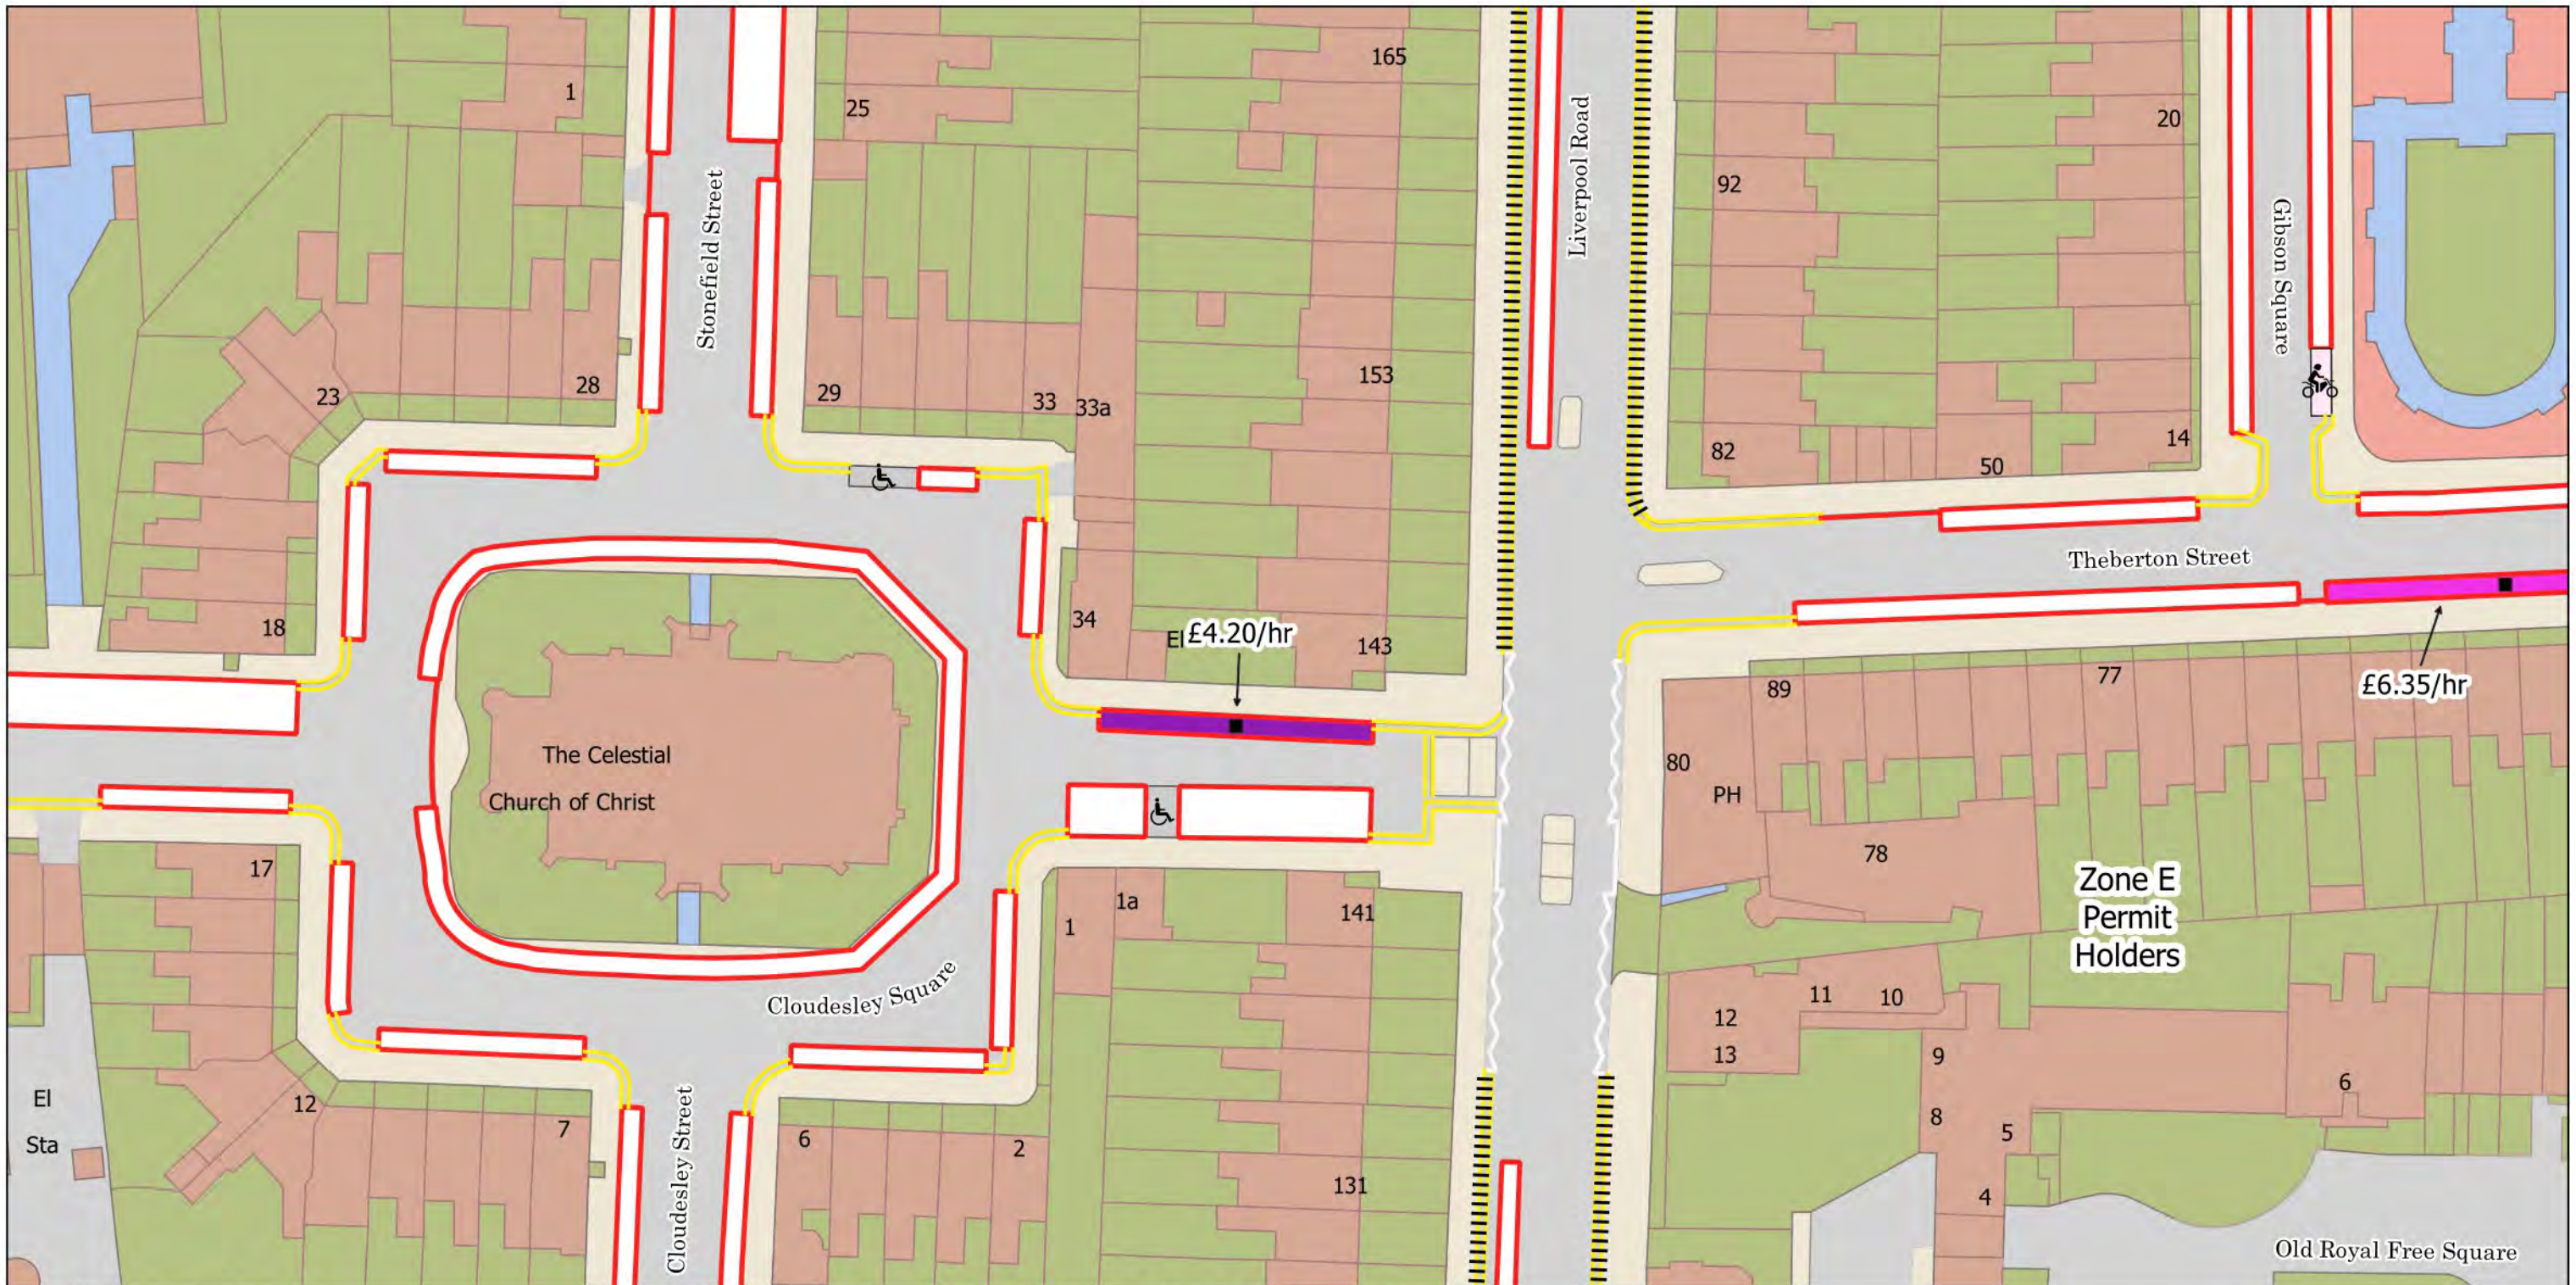

- No Stopping at any time
- No Loading at any time
- No Waiting at any time
- No Waiting Mon-Fri 8.30am-6.30pm Sat 8.30am-1.30pm
- Solo Motorcycle Parking Place
- Resident Permit Mon-Fri 8.30am-6.30pm Sat 8.30am-1.30pm
- Disabled Persons Parking Place
- 2h Pay by Phone (1h NR) or Permit Holders Mon-Fri 8.30am-6.30pm Sat 8.30am-1.30pm
- 2h Pay by Phone (1h NR) or Business Permit Mon-Fri 8.30am-6.30pm Sat 8.30am-1.30pm