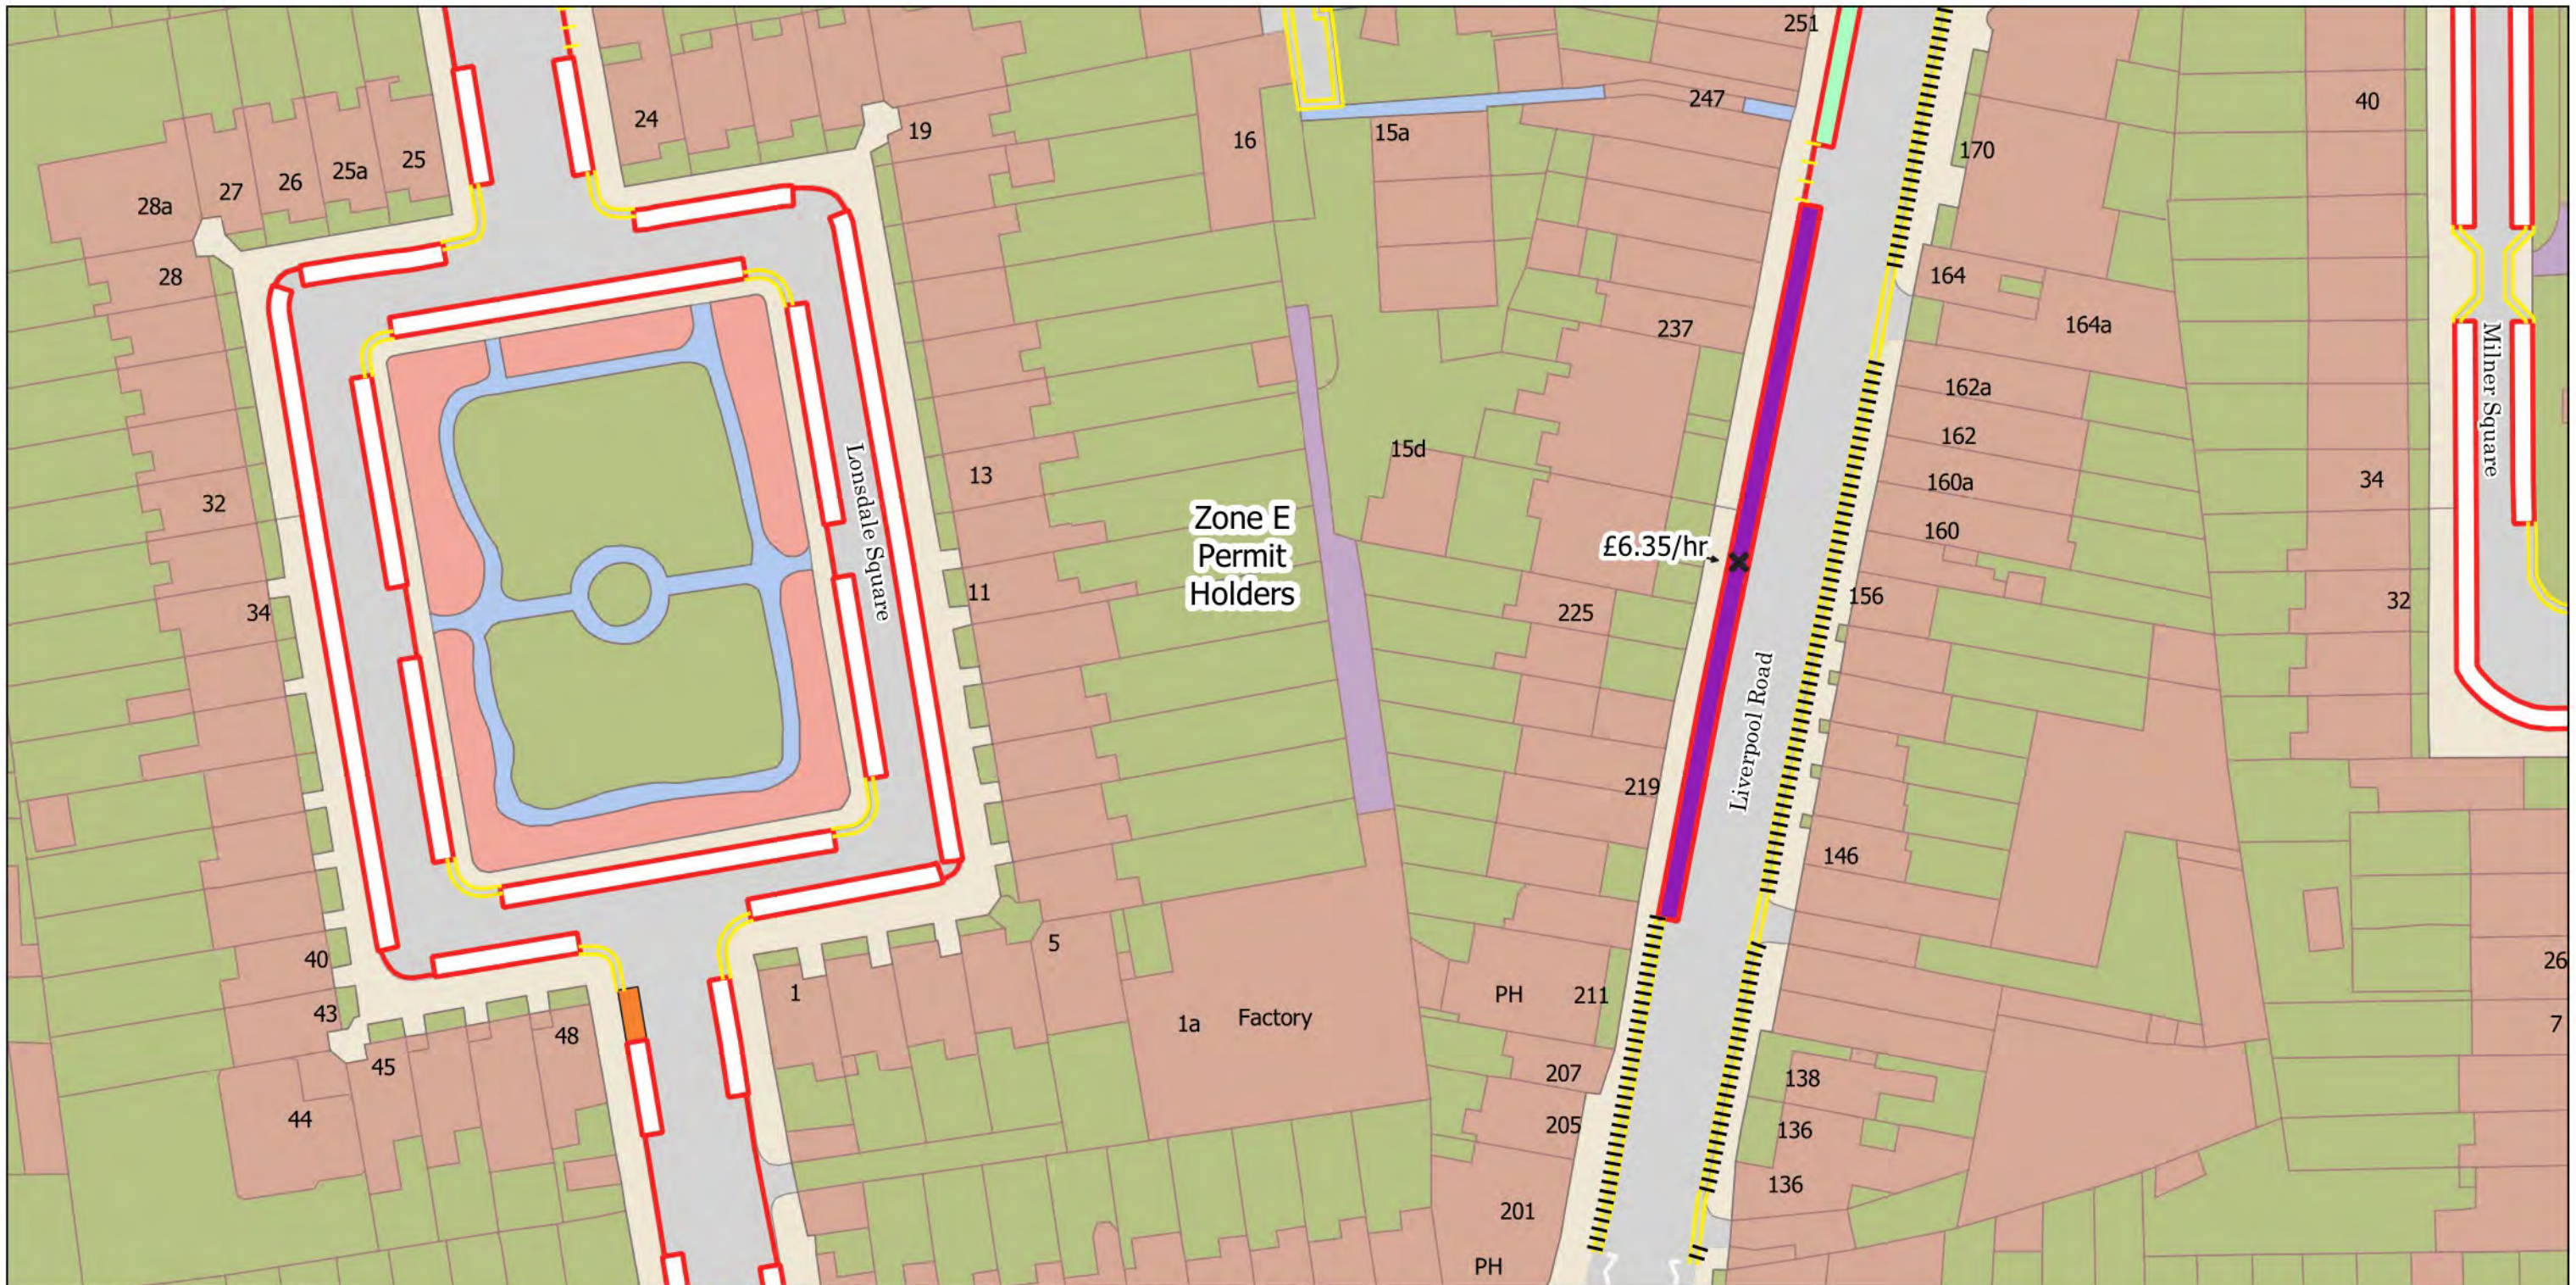

- No Stopping at any time
- ||||| No Loading at any time
- ||| No Loading Mon-Fri 8.30am-6.30pm Sat 8.30am-1.30pm
- No Waiting at any time
- No Waiting Mon-Fri 8.30am-6.30pm Sat 8.30am-1.30pm
- Resident Permit Mon-Fri 8.30am-6.30pm Sat 8.30am-1.30pm
- Permit Holder Bay Mon-Fri 8.30am-6.30pm Sat 8.30am-1.30pm
- Car Club Parking Place
- 4h Pay by Phone (1h NR) or Permit Holders Mon-Fri 8.30am-6.30pm Sat 8.30am-1.30pm