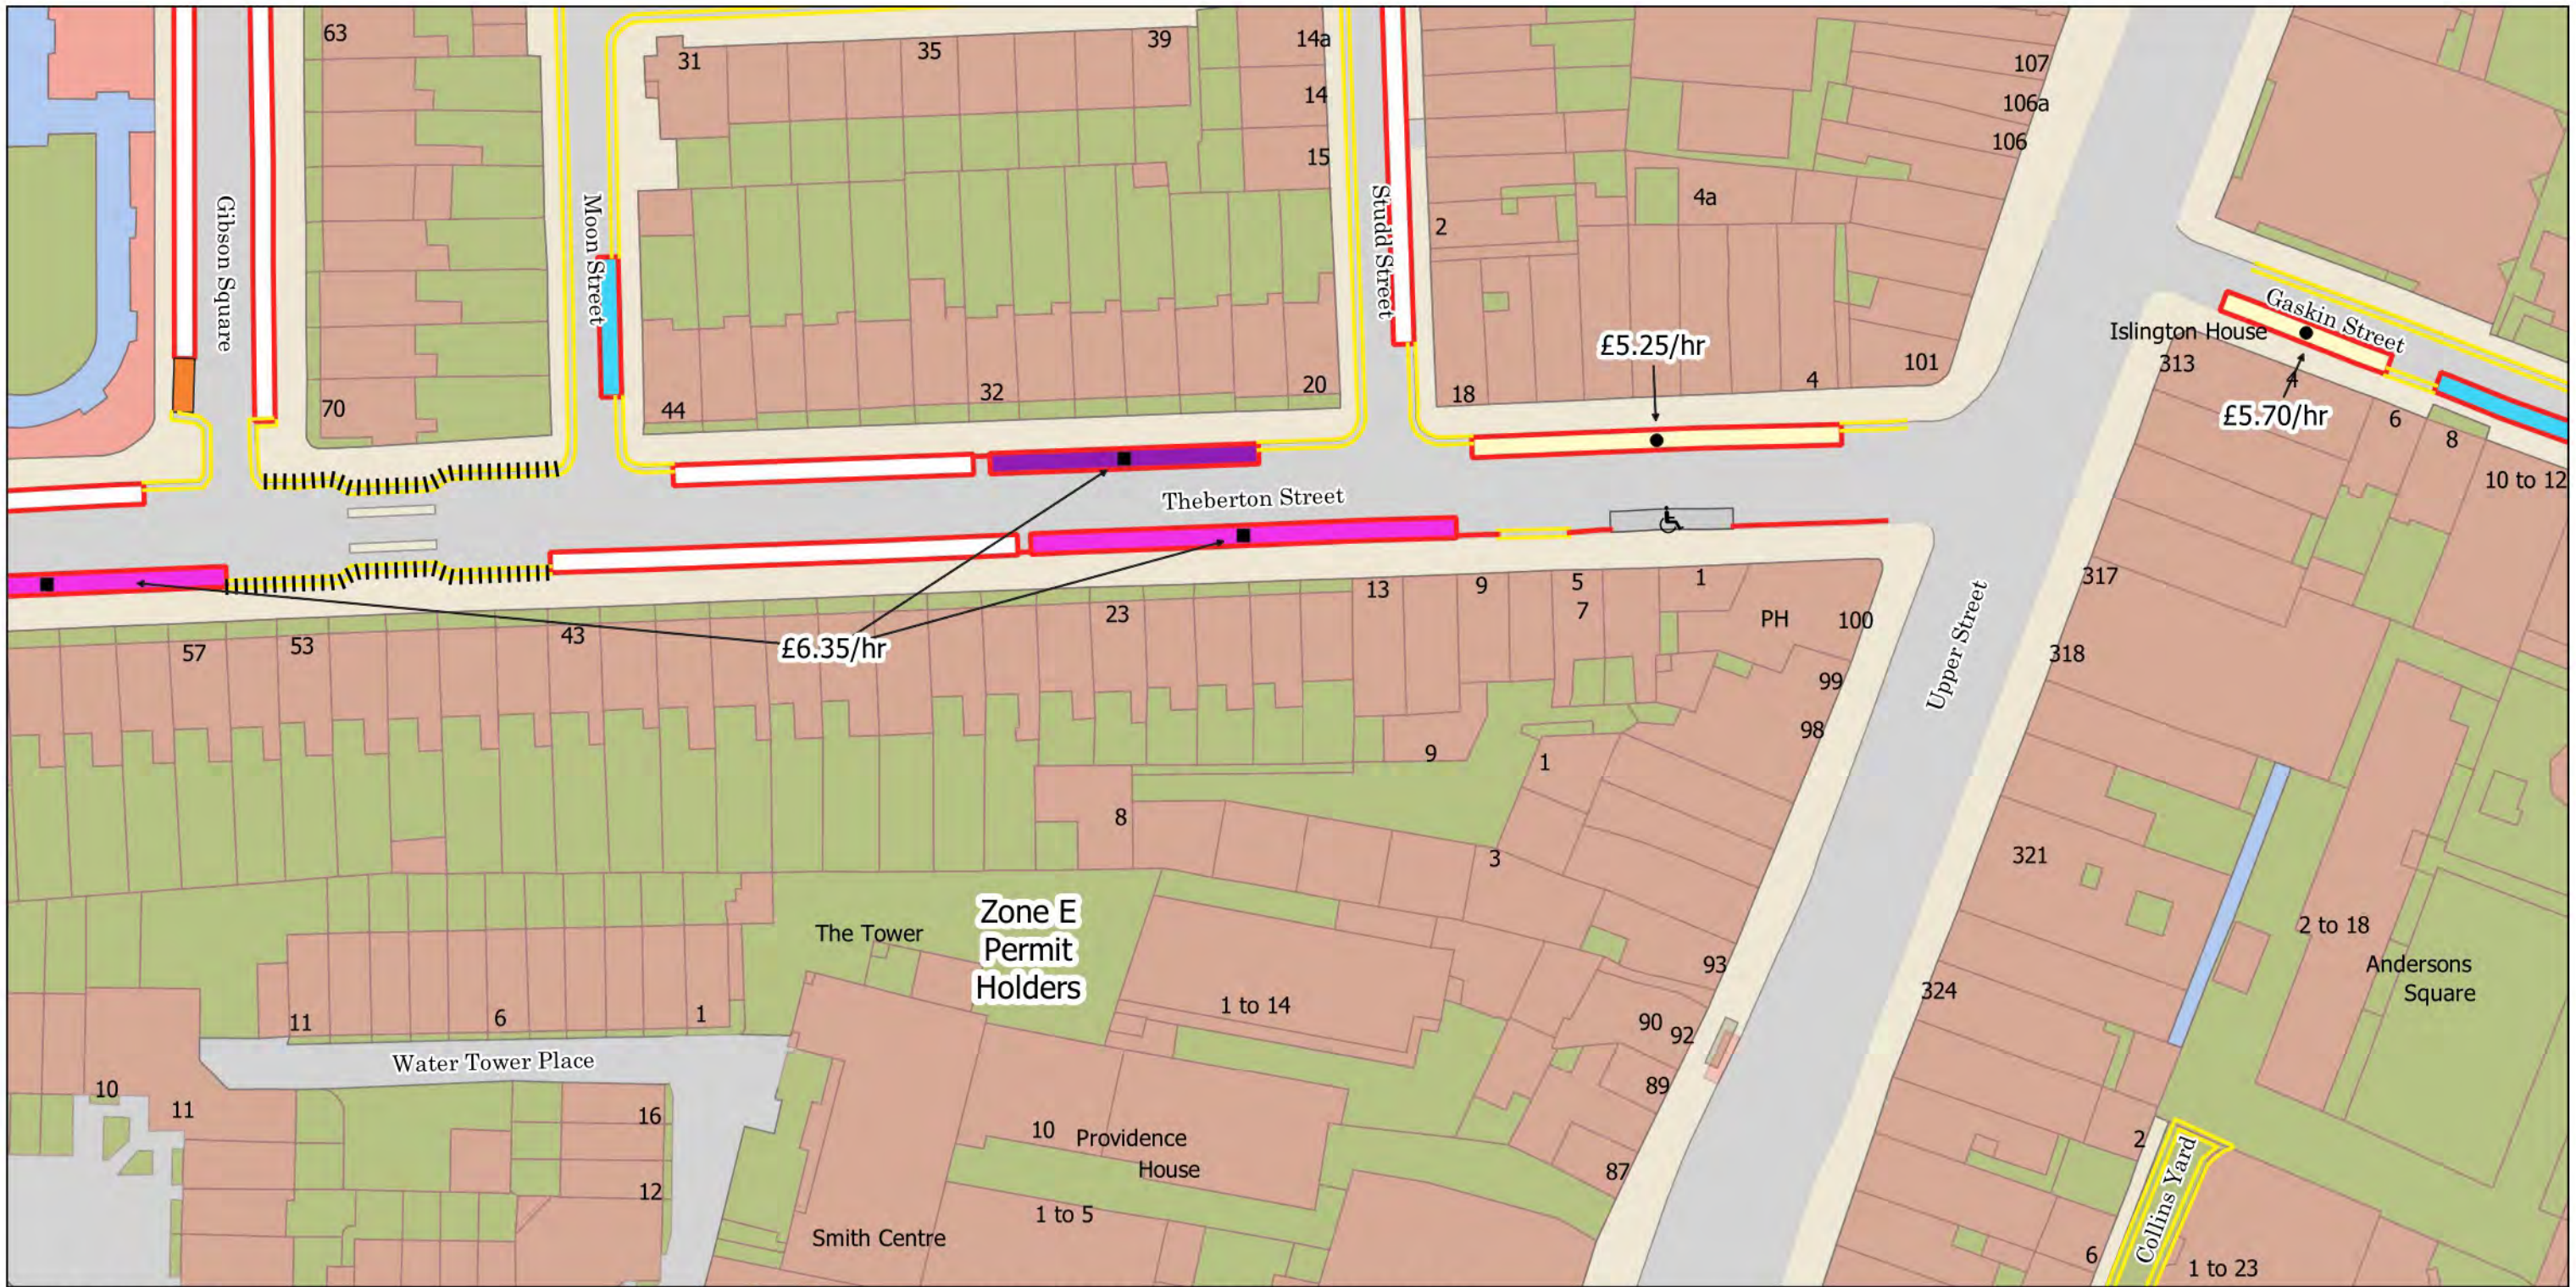

- ||||| No Loading at any time
- ==== No Waiting at any time
- No Waiting Mon-Fri 8.30am-6.30pm Sat 8.30am-1.30pm
- ▭ Resident Permit Mon-Fri 8.30am-6.30pm Sat 8.30am-1.30pm
- ♿ Disabled Persons Parking Place
- 🚗 Car Club Parking Place
- ▭ Business Permit Mon-Fri 8.30am-6.30pm Sat 8.30am-1.30pm
- ▭ 2h Pay by Phone (1h NR) or Permit Holders Mon-Fri 8.30am-6.30pm Sat 8.30am-1.30pm
- ▭ 2h Pay by Phone (1h NR) or Business Permit Mon-Fri 8.30am-6.30pm Sat 8.30am-1.30pm
- 1h Pay by Phone (1h NR) Mon-Fri 8.30am-6.30pm Sat 8.30am-1.30pm