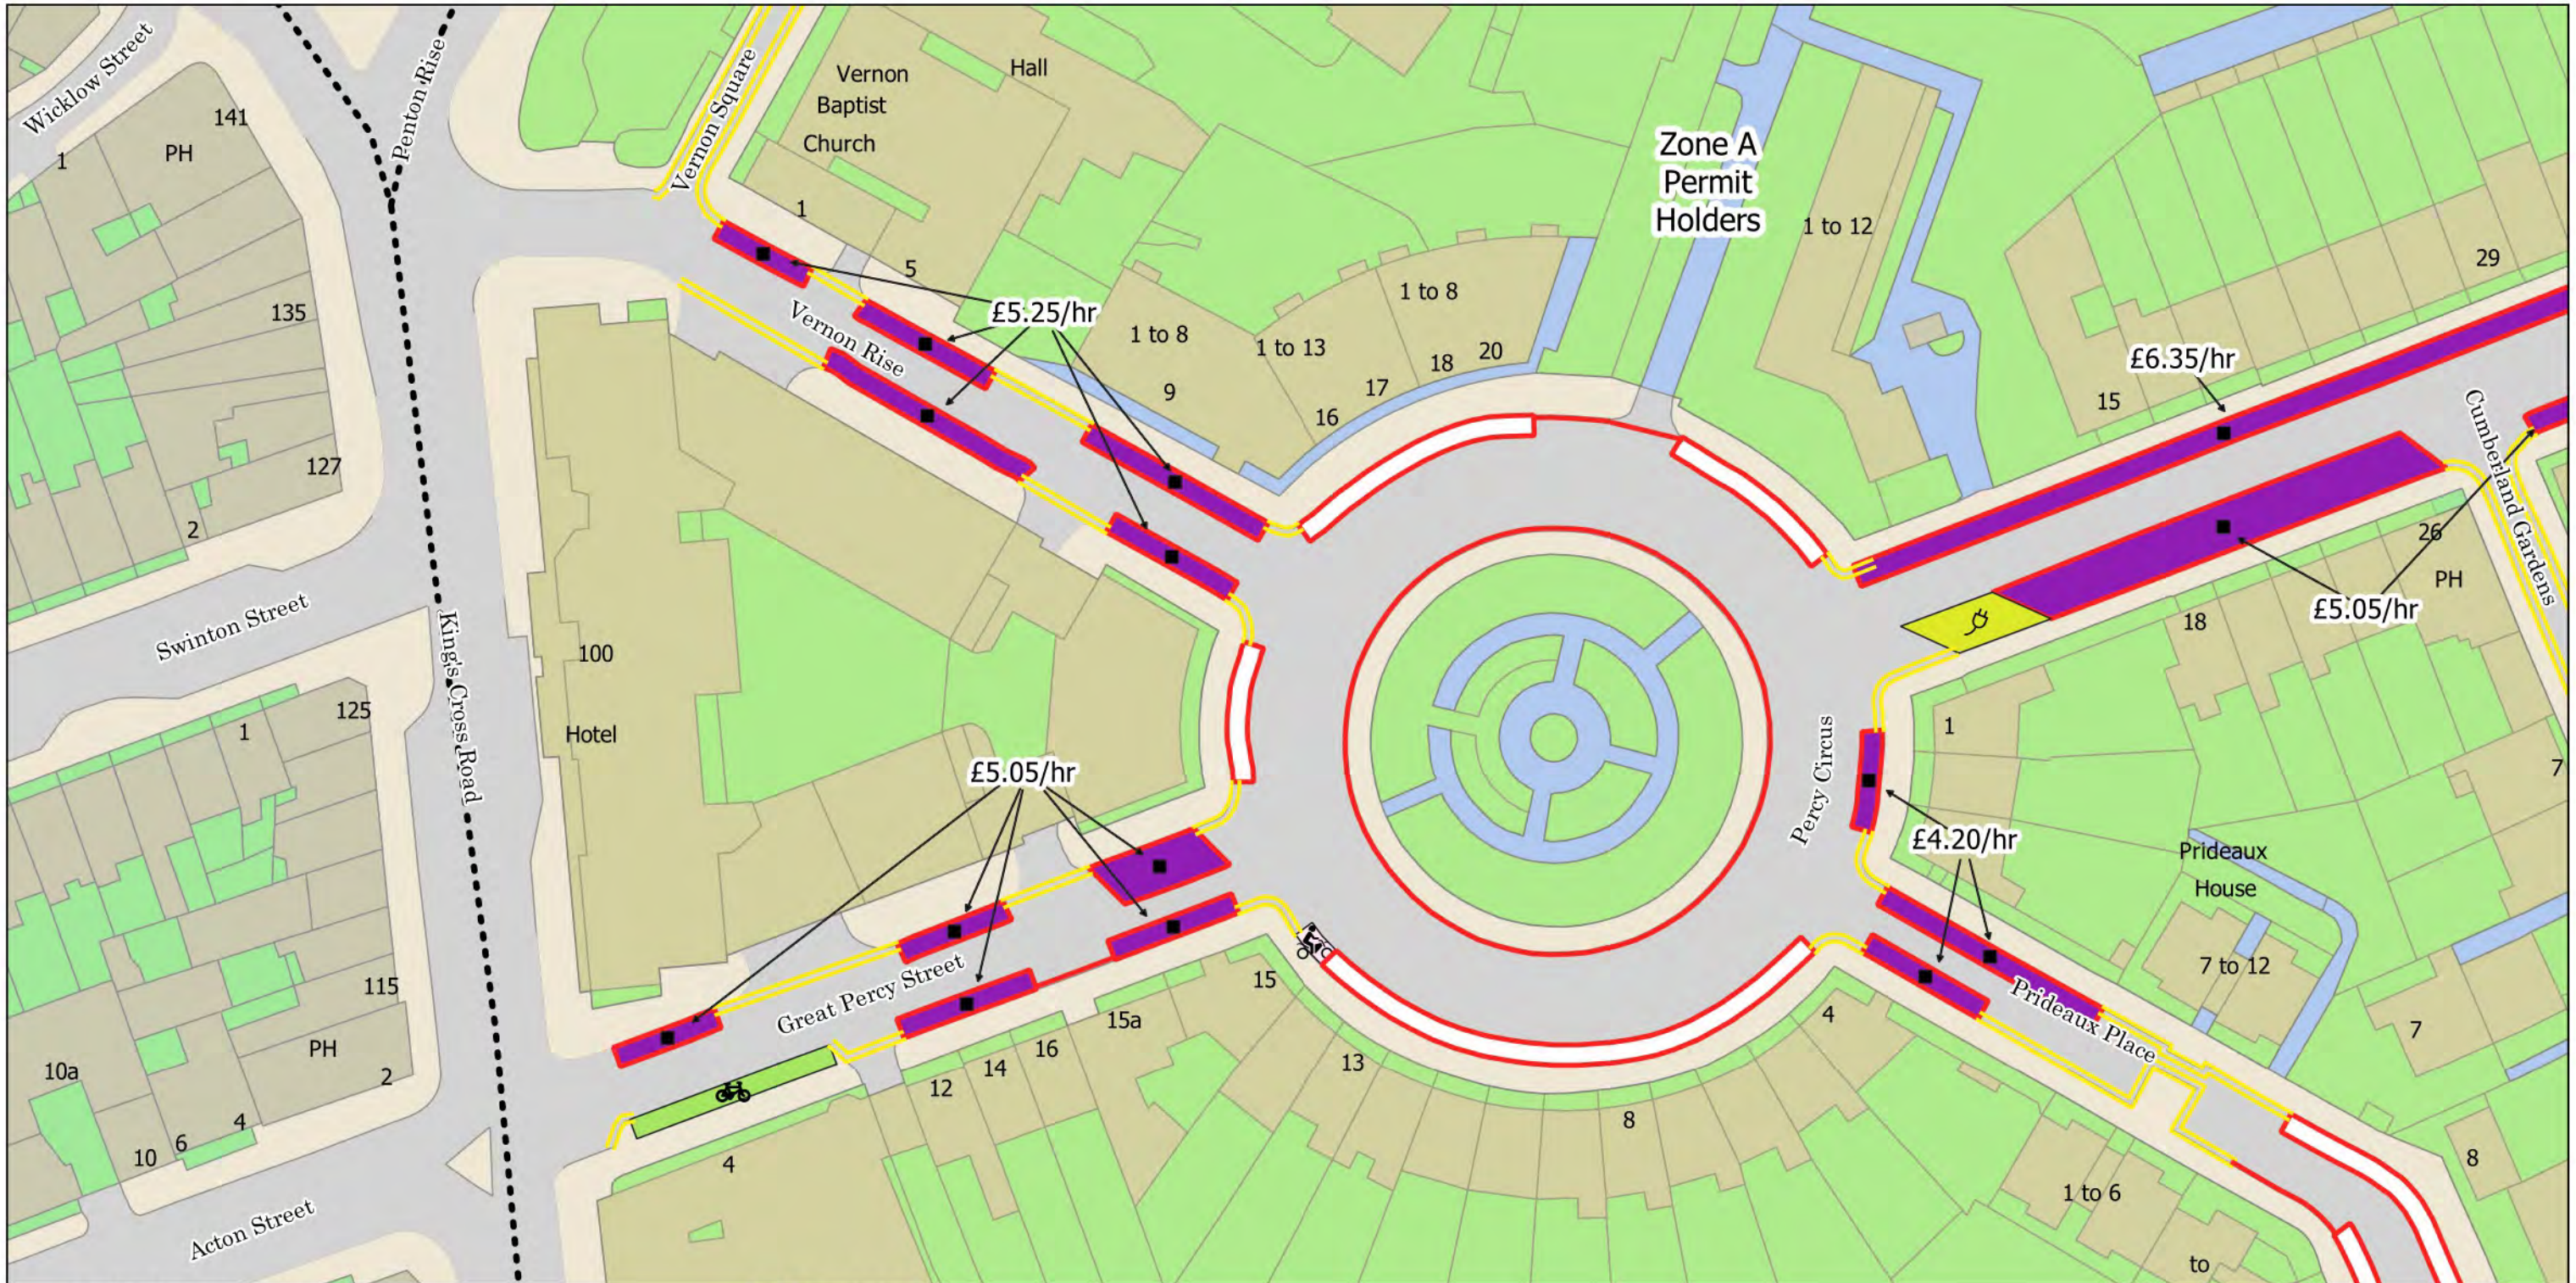

- No Waiting at any time
- No Waiting Mon-Fri 8.30am-6.30pm Sat 8.30am-1.30pm
- Solo Motorcycle Parking Place
- Resident Permit Mon-Fri 8.30am-6.30pm Sat 8.30am-1.30pm
- Electric Vehicle Charging Point Parking Place
- Cycle Hire
- 2h Pay by Phone (1h NR) or Permit Holders Mon-Fri 8.30am-6.30pm Sat 8.30am-1.30pm
- Controlled Parking Zone Boundary