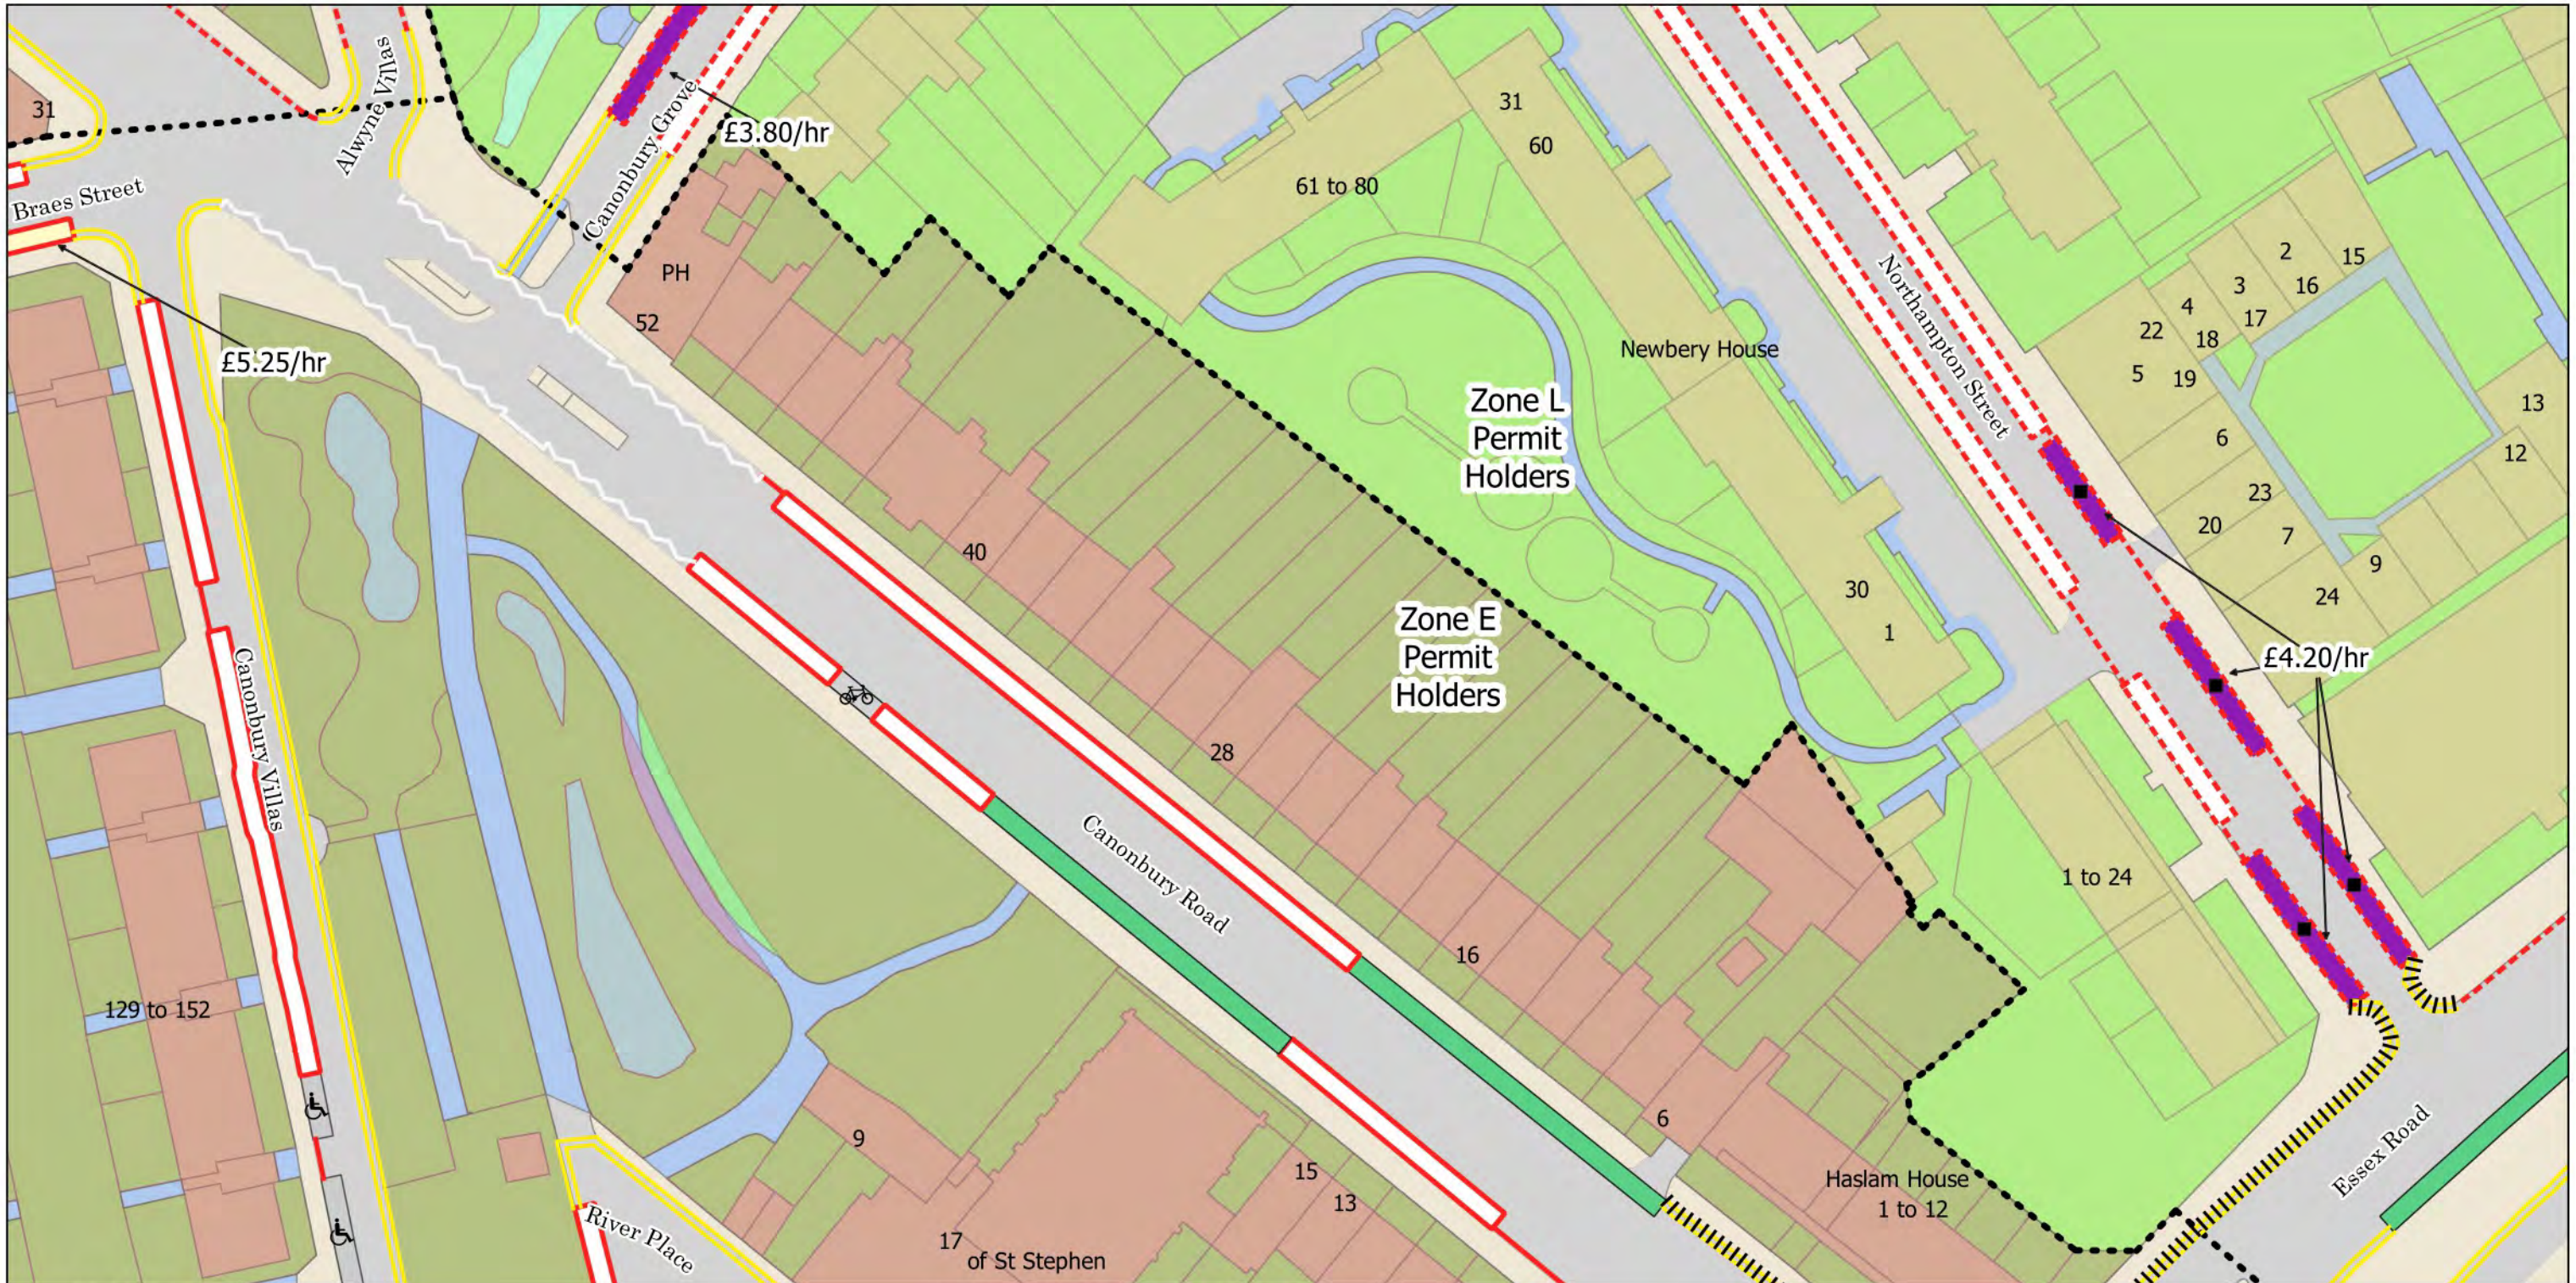

- No Stopping at any time
- ||||| No Loading at any time
- No Waiting at any time
- No Waiting Mon-Fri 8.30am-6.30pm Sat 8.30am-1.30pm
- - - No Waiting Mon-Fri 8.30am-6.30pm Sat 8.30am-1.30pm and match days
- - - Resident Permit Mon-Fri 8.30am-6.30pm Sat 8.30am-1.30pm and match days
- Resident Permit Mon-Fri 8.30am-6.30pm Sat 8.30am-1.30pm
- ♿ Disabled Persons Parking Place
- Bus Stop
- 🚲 Bikehangar
- 2h Pay by Phone (1h NR) or Permit Holders Mon-Fri 8.30am-6.30pm Sat 8.30am-1.30pm and match days
- 2h Pay by Phone (1h NR) Mon-Fri 8.30am-6.30pm Sat 8.30am-1.30pm
- ••• Controlled Parking Zone Boundary