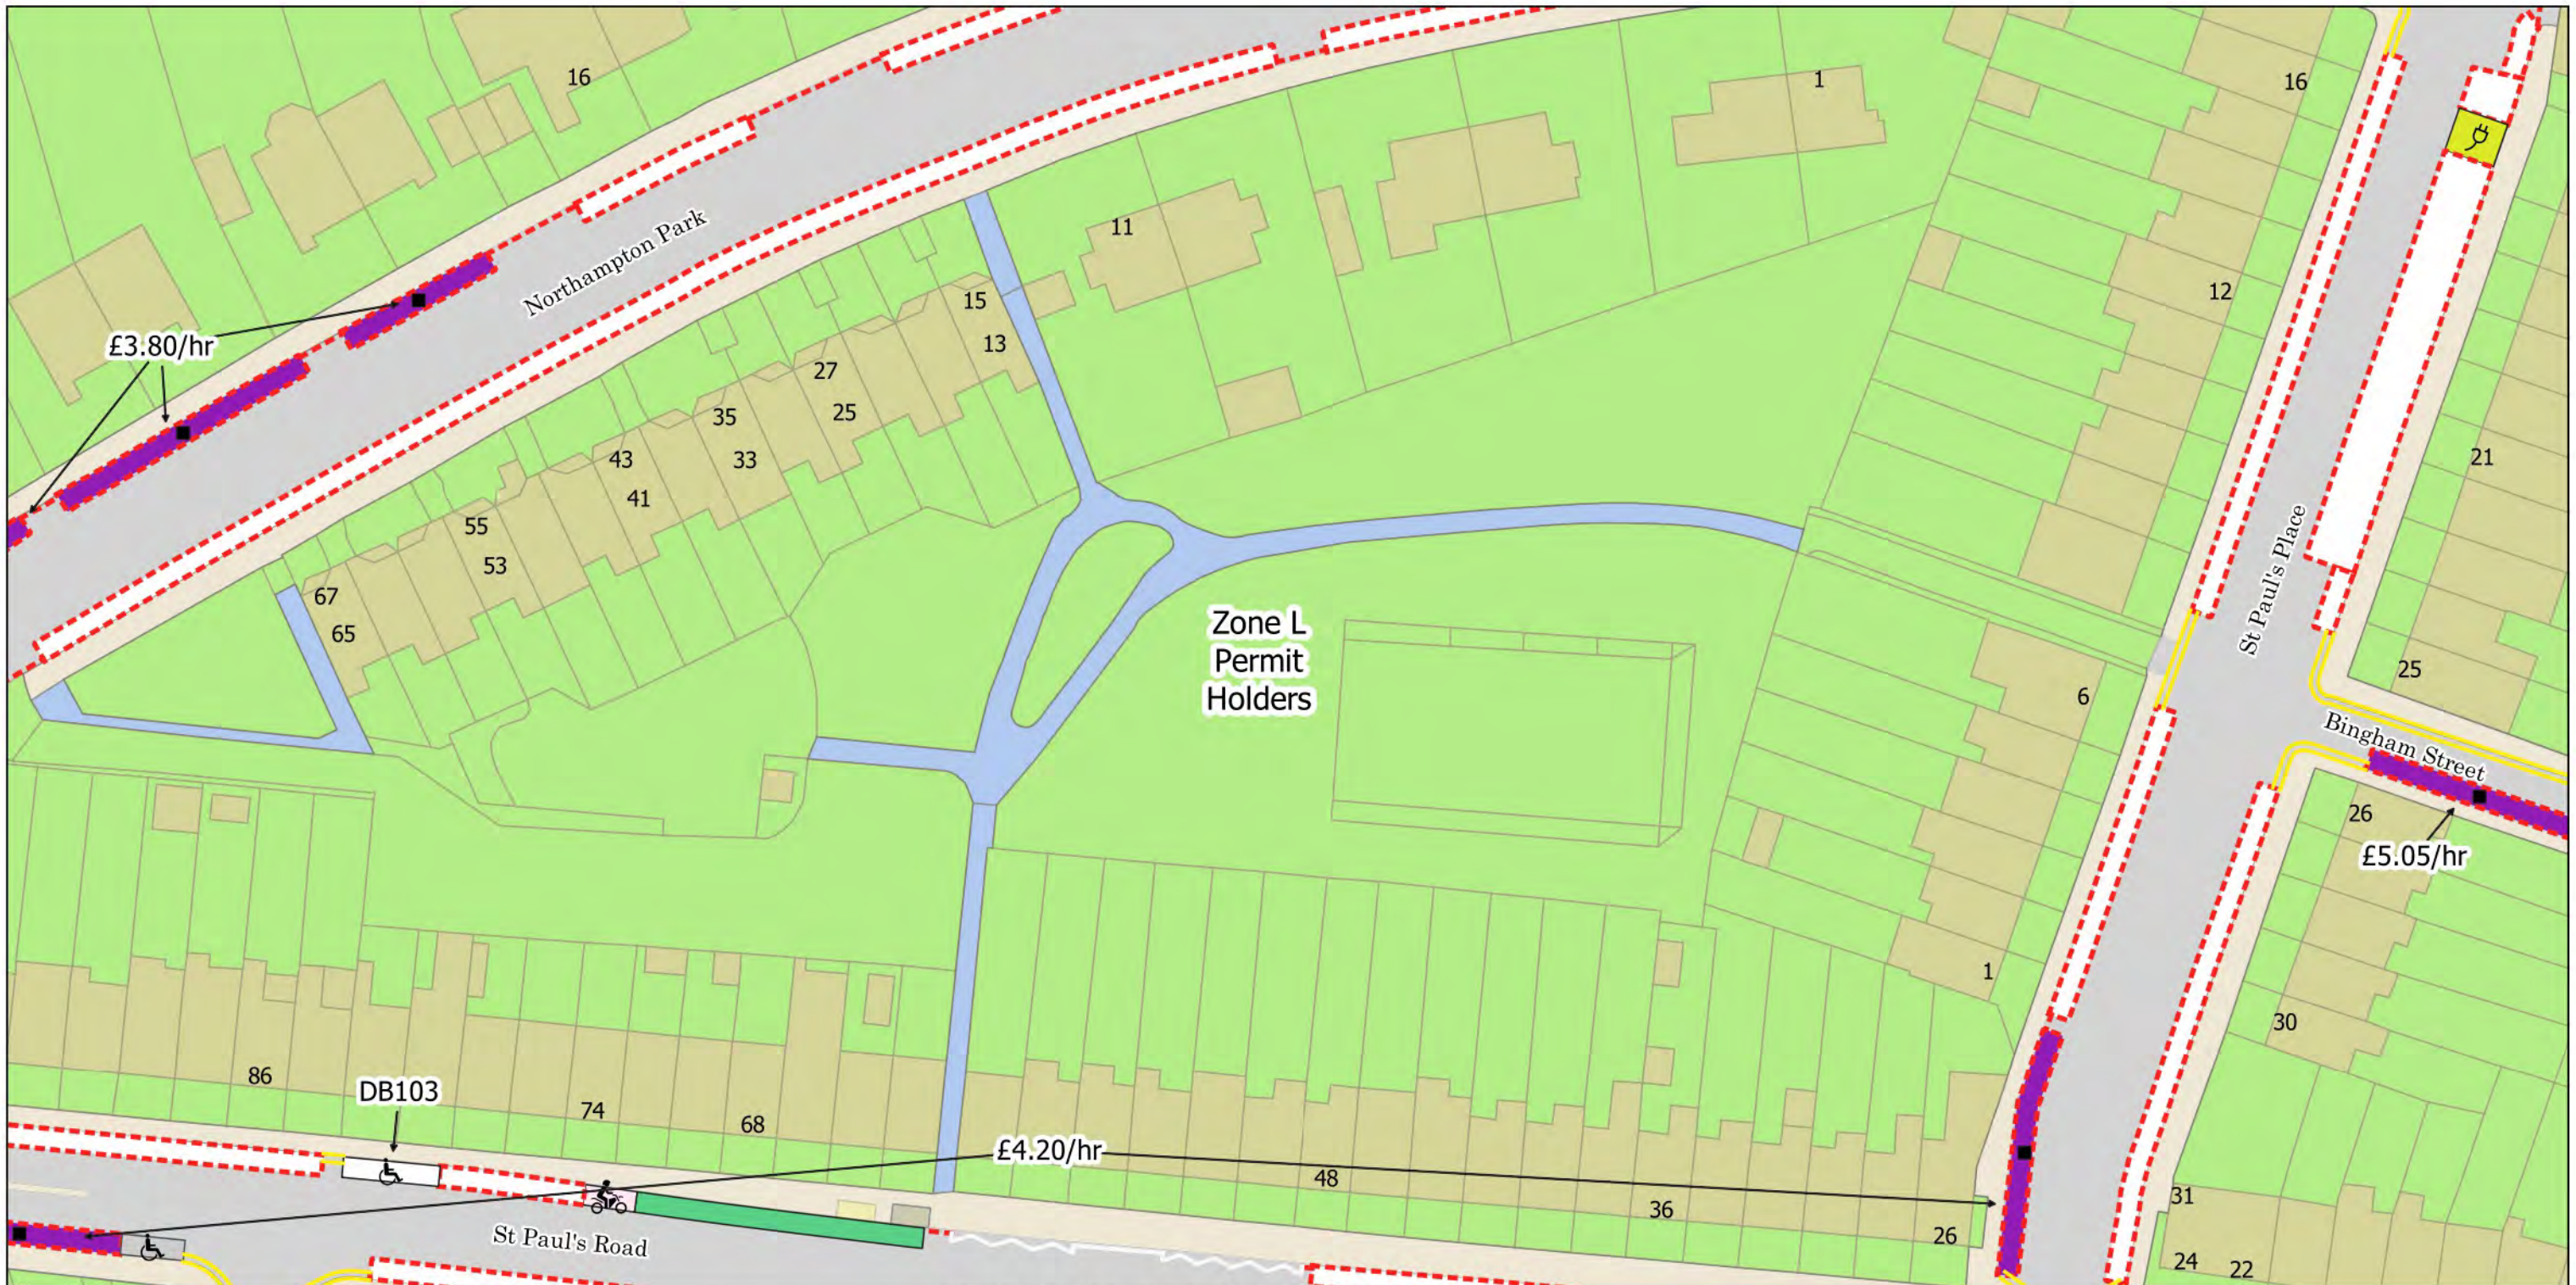

- No Stopping at any time
- No Waiting at any time
- No Waiting Mon-Fri 8.30am-6.30pm Sat 8.30am-1.30pm and match days
- 🏍️ Solo Motorcycle Parking Place
- Resident Permit Mon-Fri 8.30am-6.30pm Sat 8.30am-1.30pm and match days
- 🔌 Electric Vehicle Charging Point Parking Place
- ♿️ Disabled Persons Parking Place
- ♿️ Dedicated Disabled Persons Parking Place
- Bus Stop
- 2h Pay by Phone (1h NR) or Permit Holders Mon-Fri 8.30am-6.30pm Sat 8.30am-1.30pm and match days