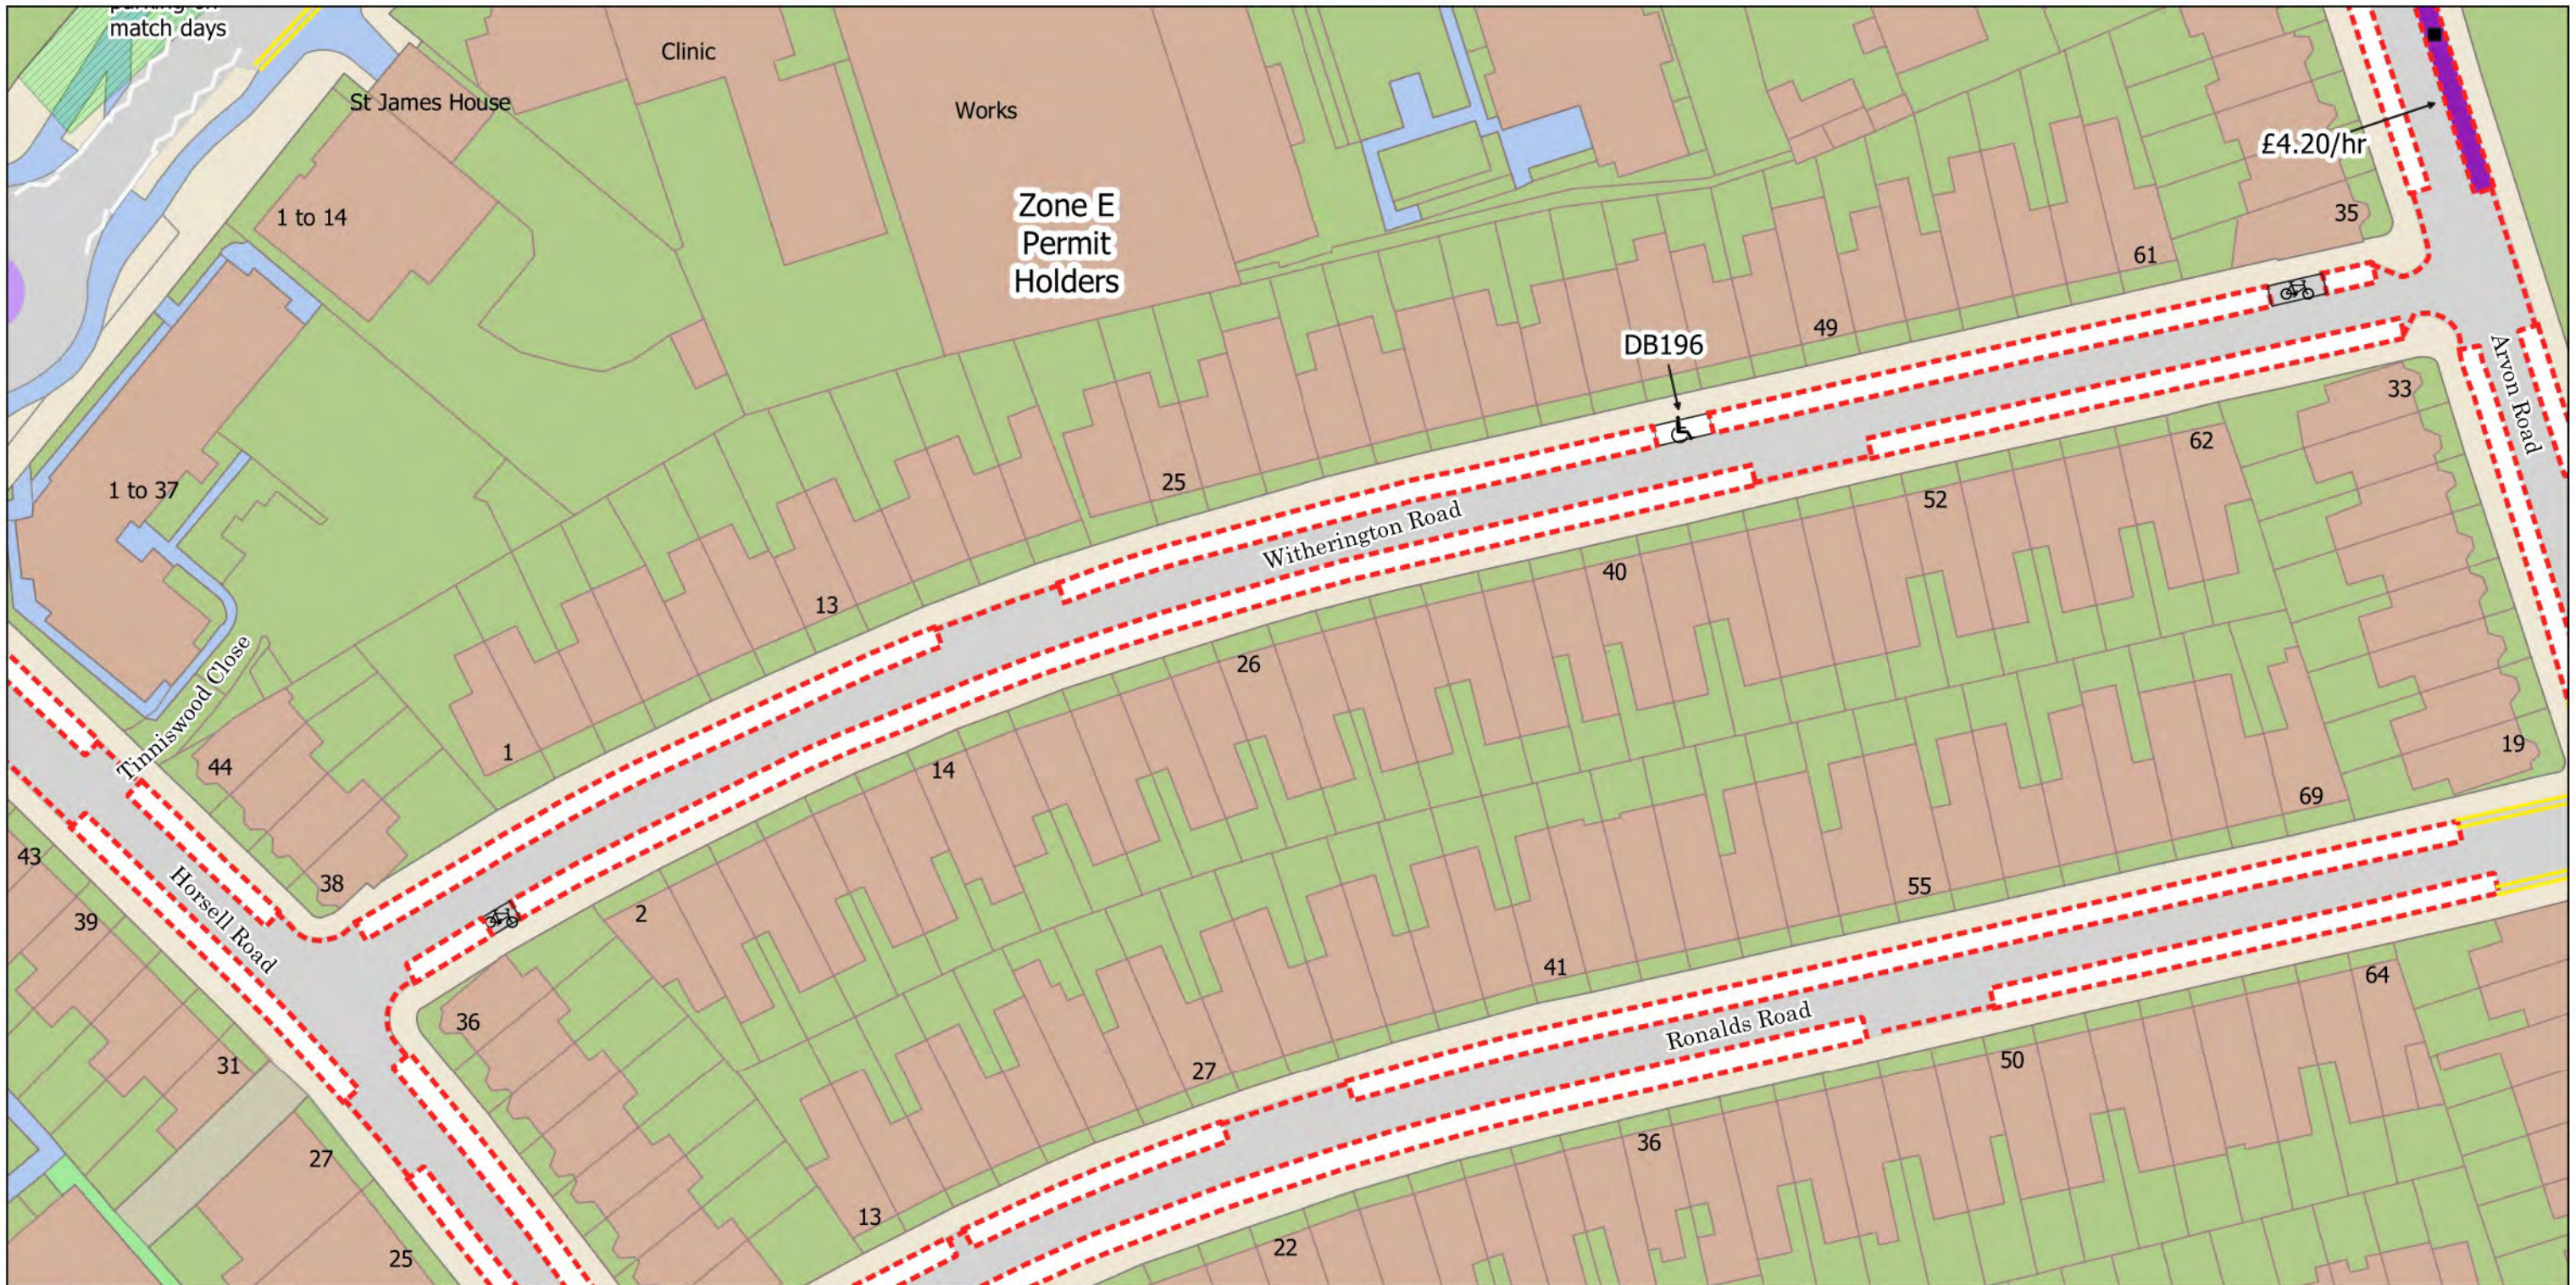

- No Stopping at any time
- No Waiting at any time
- No Waiting Mon-Fri 8.30am-6.30pm Sat 8.30am-1.30pm and match days
- Resident Permit Mon-Fri 8.30am-6.30pm Sat 8.30am-1.30pm and match days
- Resident Permit Mon-Fri 8.30am-6.30pm Sat 8.30am-1.30pm
- Dedicated Disabled Persons Parking Place
- 2h Pay by Phone (1h NR) or Permit Holders Mon-Fri 8.30am-6.30pm Sat 8.30am-1.30pm and match days
- Bikehangar