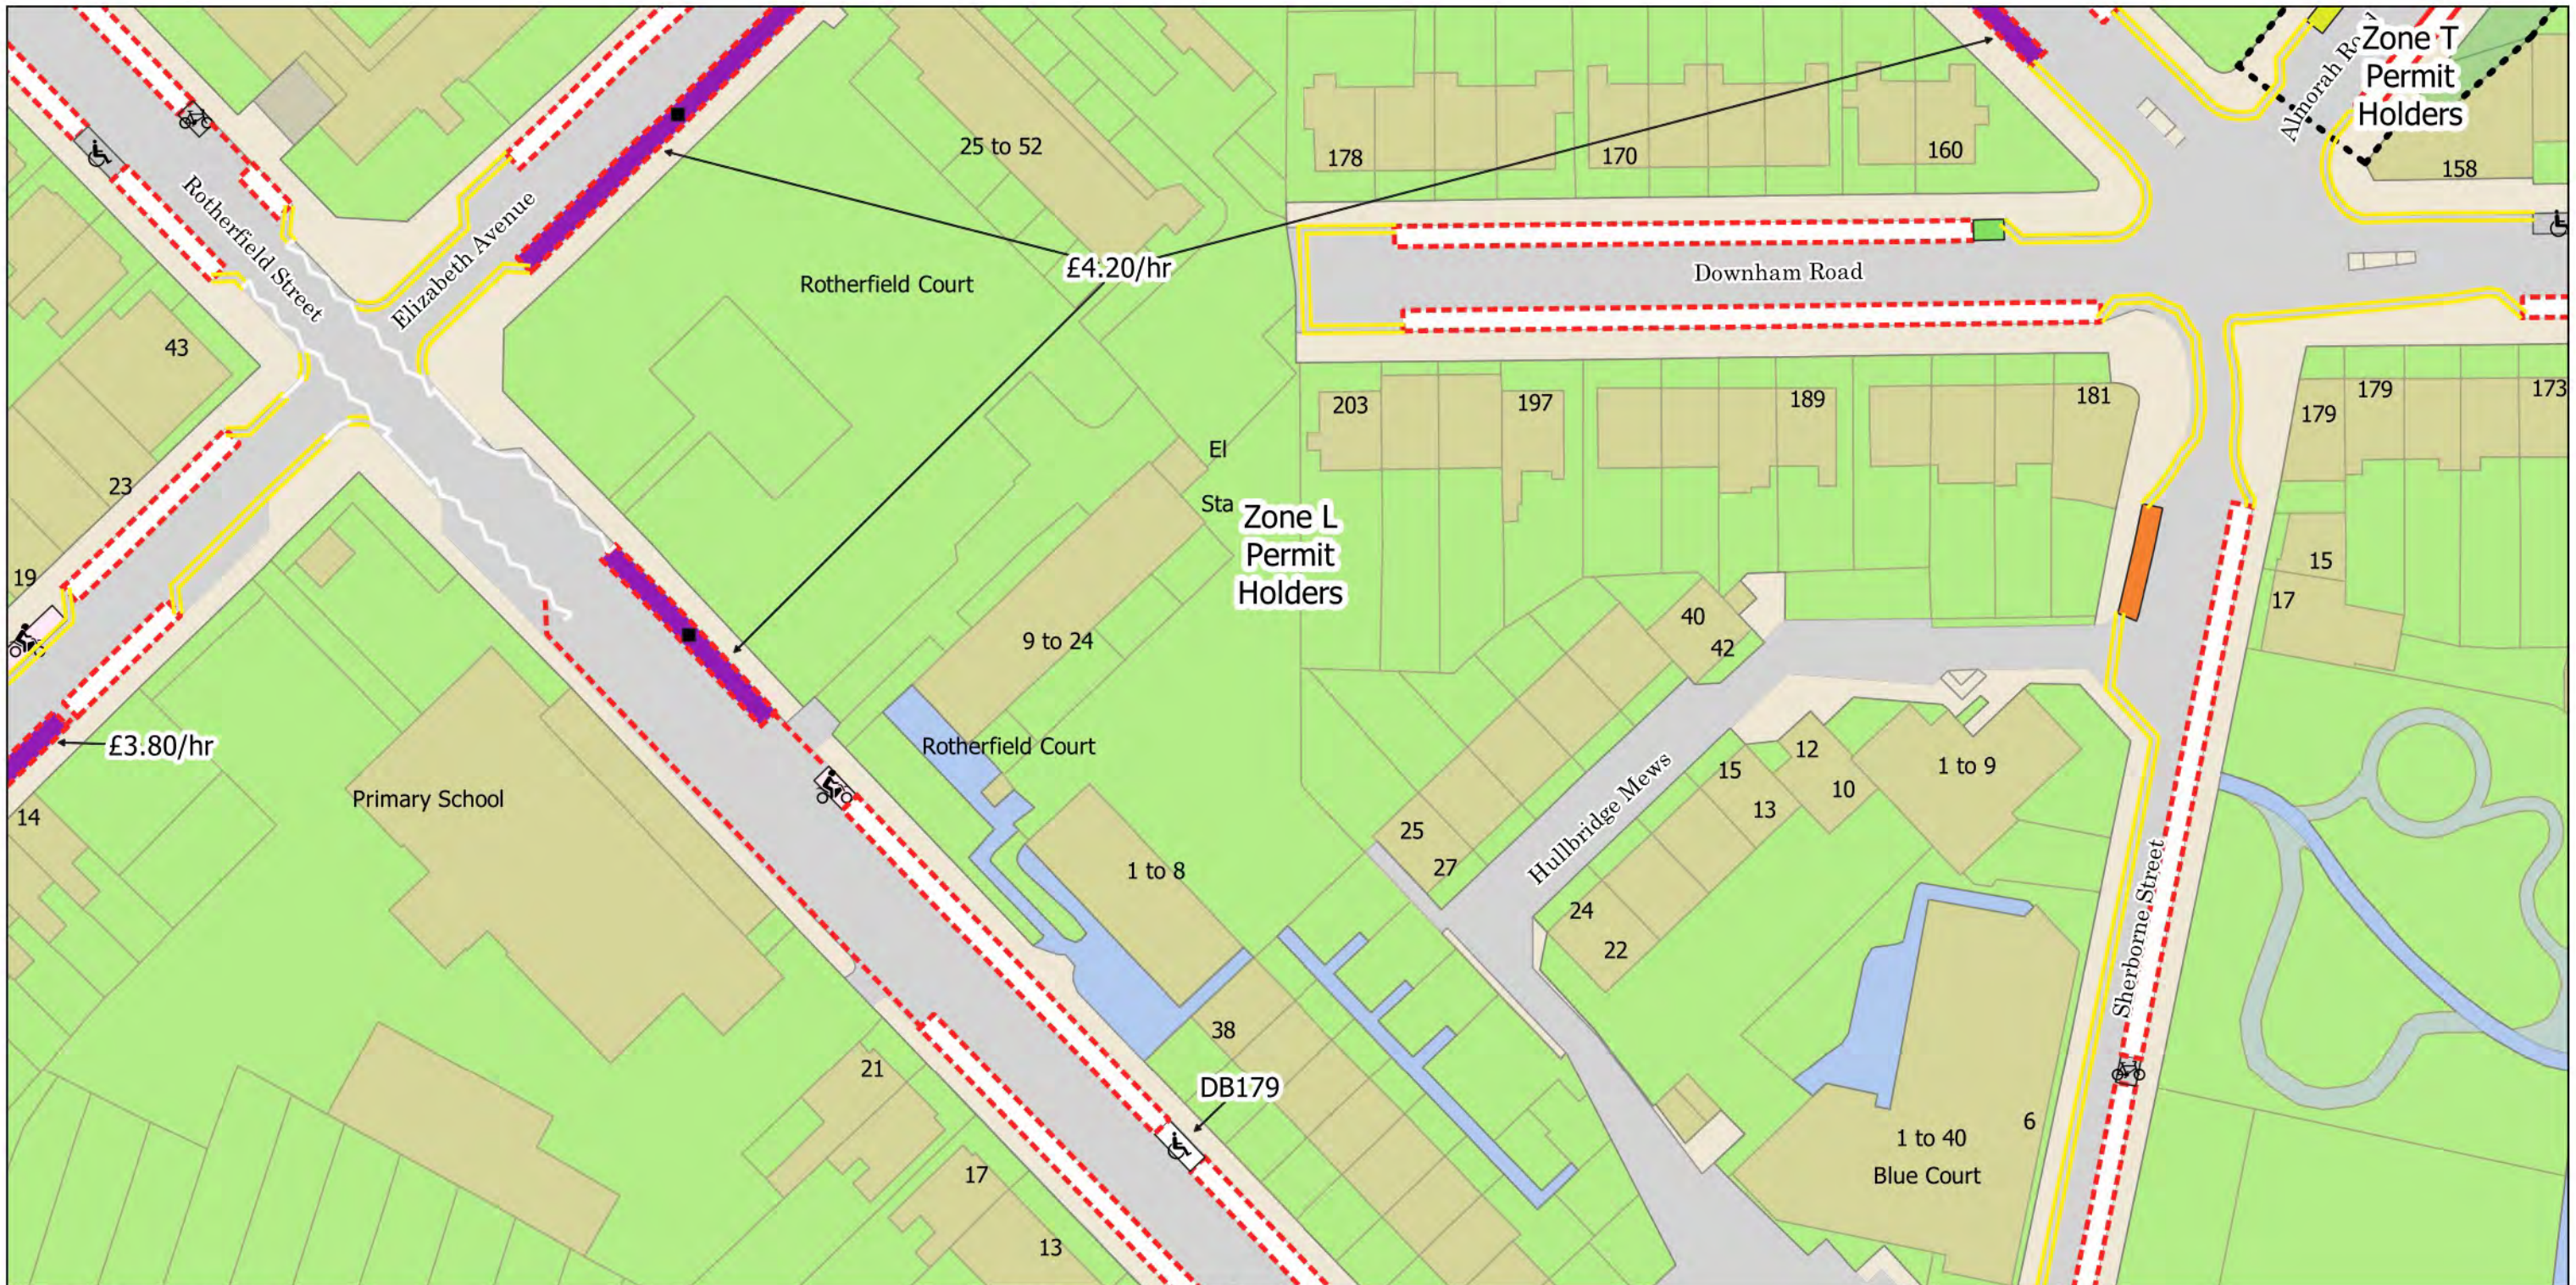

- No Stopping at any time
- No Waiting at any time
- No Waiting Mon-Fri 8.30am-6.30pm Sat 8.30am-1.30pm and match days
- Solo Motorcycle Parking Place
- Resident Permit Mon-Fri 8.30am-6.30pm Sat 8.30am-1.30pm and match days
- Resident Permit Mon-Fri 8.30am-6.30pm Sat 8.30am-1.30pm
- Electric Vehicle Charging Point Parking Place
- Disabled Persons Parking Place
- Dedicated Disabled Persons Parking Place
- Car Club Parking Place
- Bikehangar
- 2h Pay by Phone (1h NR) or Permit Holders Mon-Fri 8.30am-6.30pm Sat 8.30am-1.30pm and match days
- Controlled Parking Zone Boundary