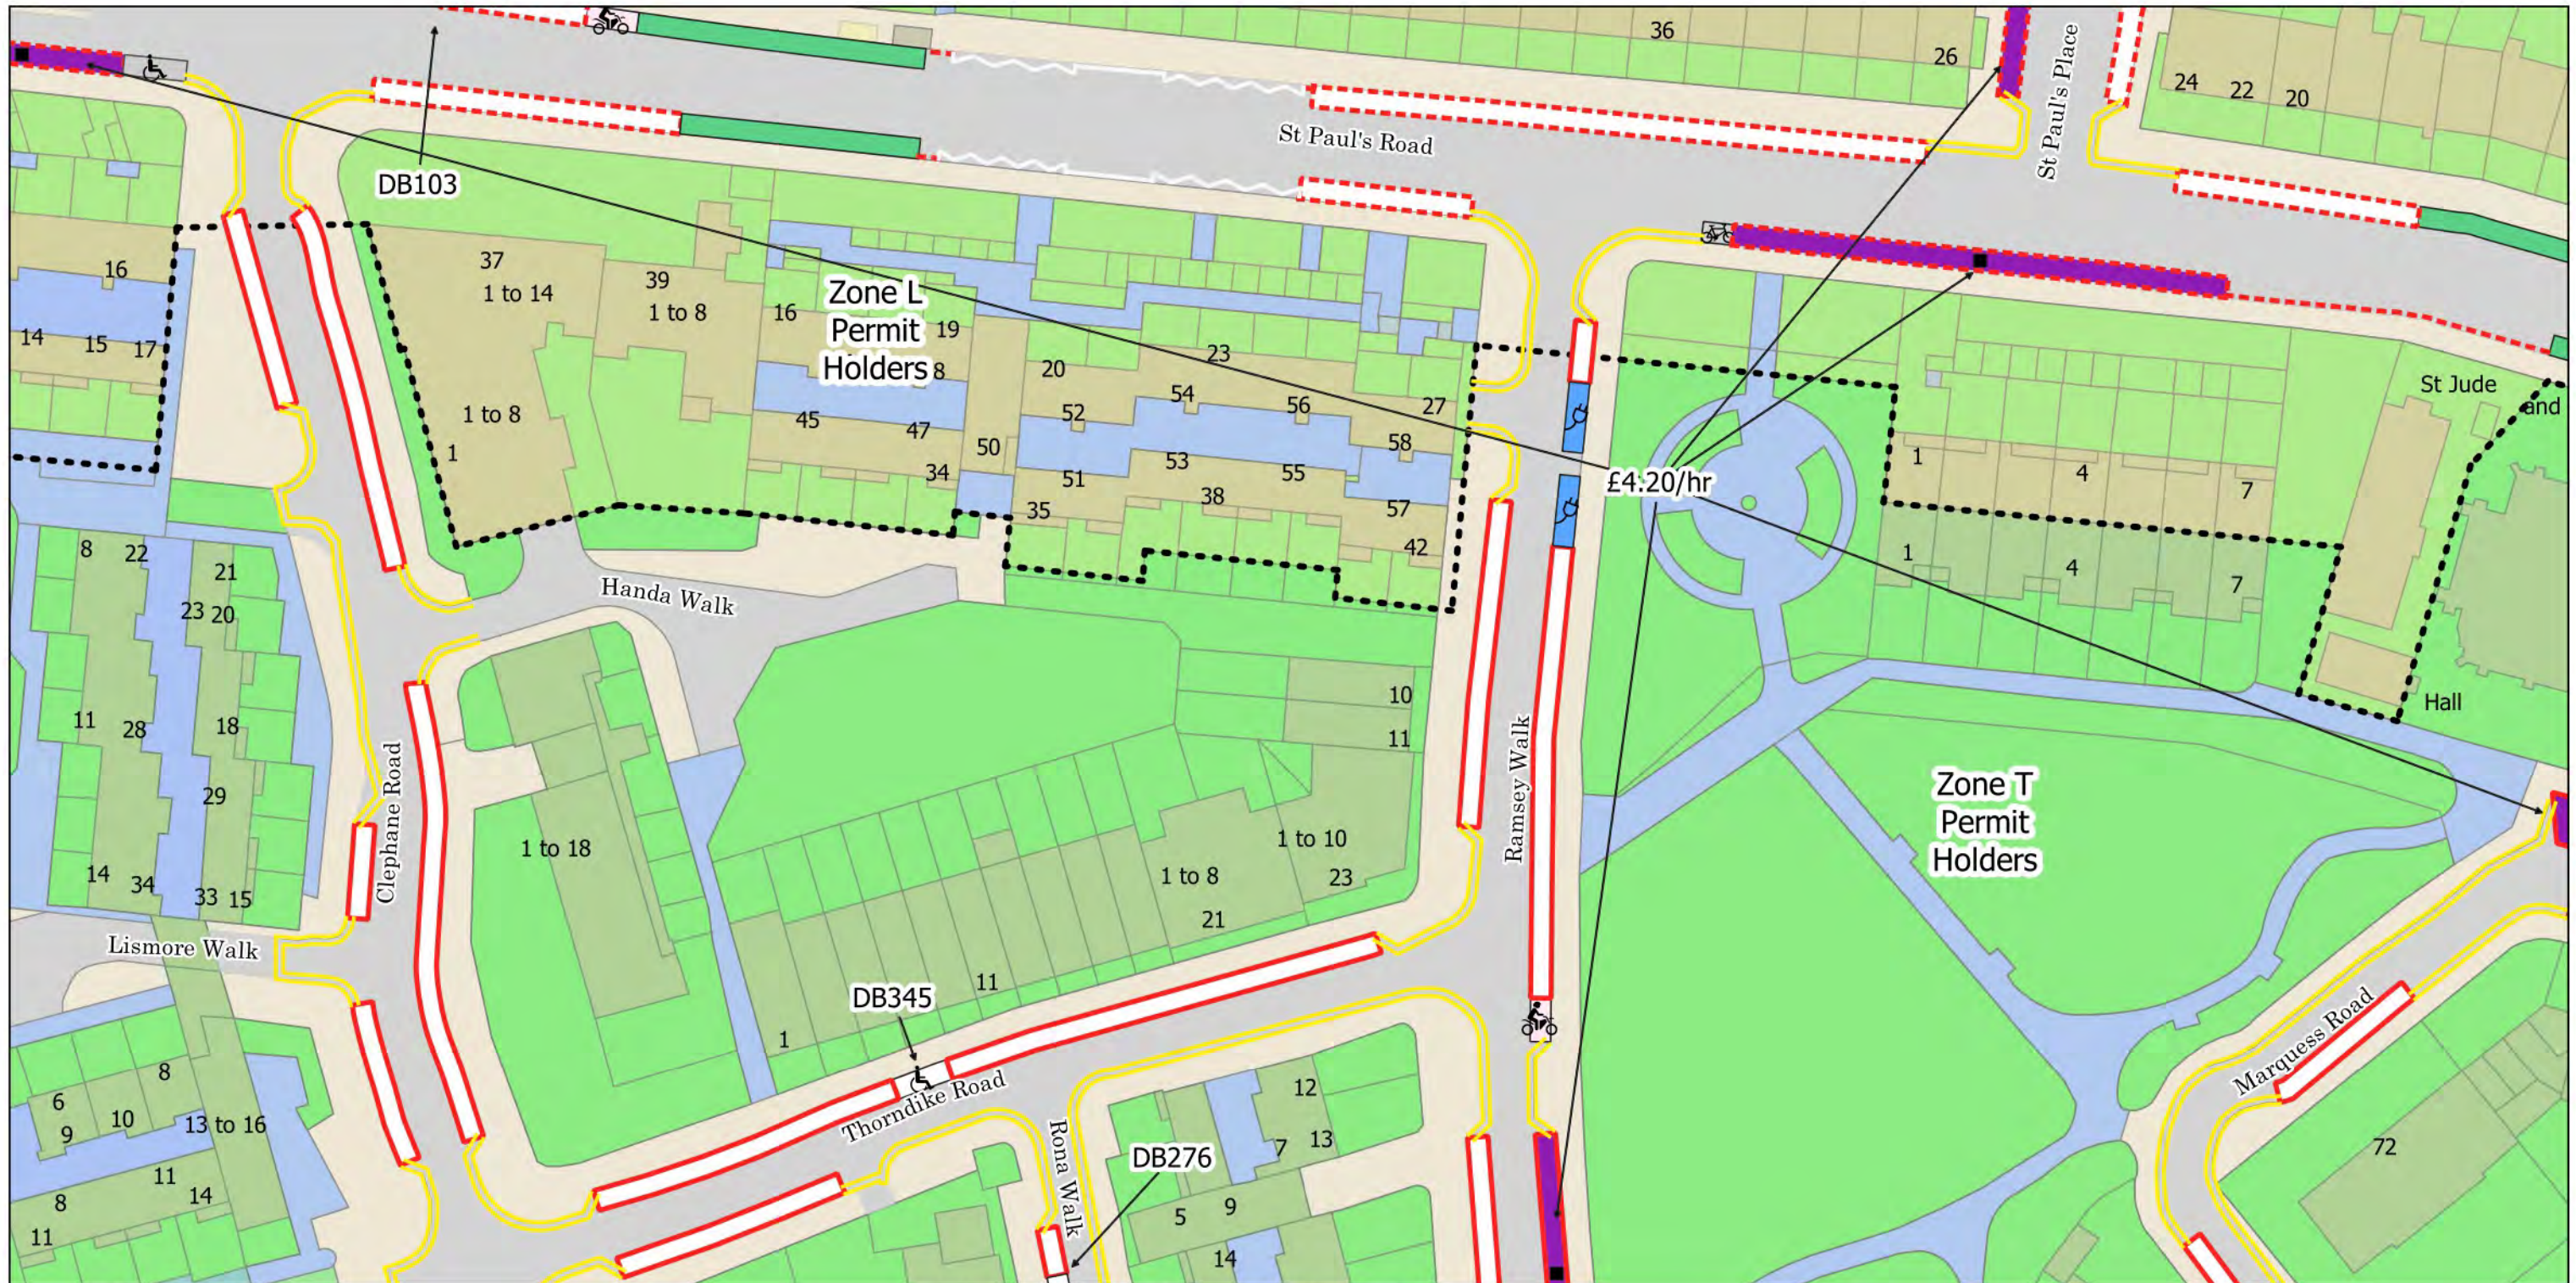

- No Stopping at any time
- No Waiting at any time
- No Waiting Mon-Fri 8.30am-6.30pm Sat 8.30am-1.30pm and match days
- Resident Permit Mon-Fri 8.30am-6.30pm Sat 8.30am-1.30pm and match days
- Resident Permit Mon-Fri 8.30am-6.30pm Sat 8.30am-1.30pm
- Electric Vehicle Charging Point Parking Place 1h max stay (2h NR)
- Disabled Persons Parking Place
- Dedicated Disabled Persons Parking Place
- Bus Stop
- 2h Pay by Phone (1h NR) or Permit Holders Mon-Fri 8.30am-6.30pm Sat 8.30am-1.30pm and match days
- 2h Pay by Phone (1h NR) or Permit Holders Mon-Fri 8.30am-6.30pm Sat 8.30am-1.30pm
- Bikehangar
- Controlled Parking Zone Boundary