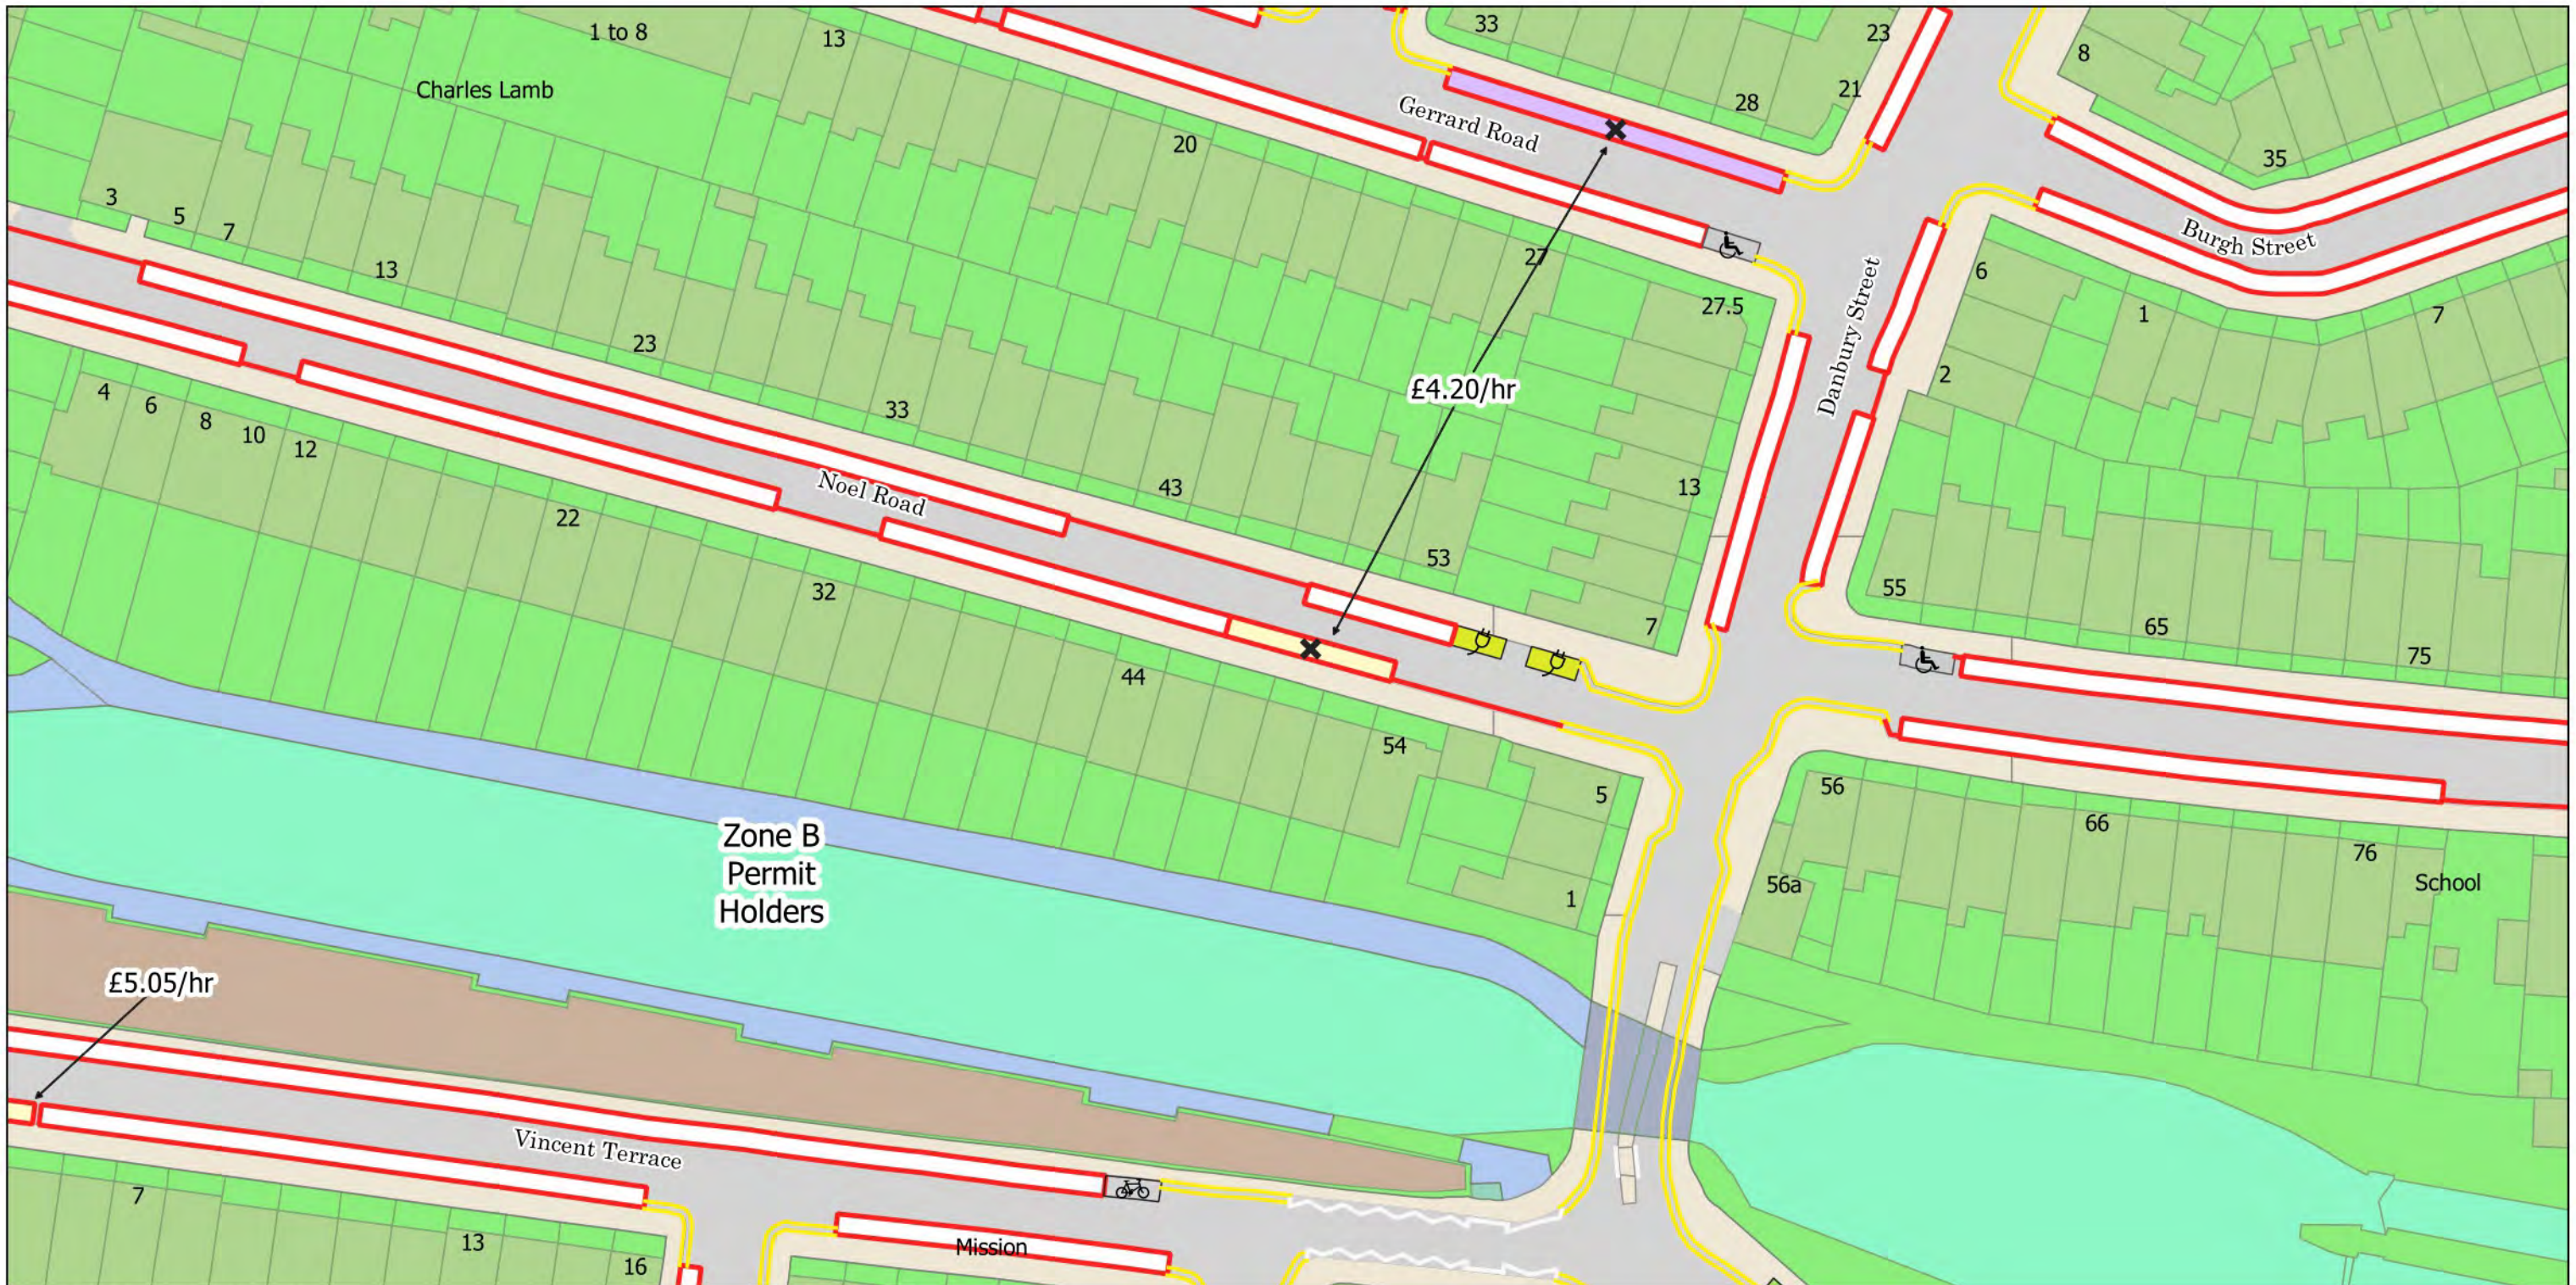

- No Stopping at any time
- No Waiting at any time
- No Waiting Mon-Fri 8.30am-6.30pm Sat 8.30am-1.30pm
- Resident Permit Mon-Fri 8.30am-6.30pm Sat 8.30am-1.30pm
- Electric Vehicle Charging Point Parking Place
- Disabled Persons Parking Place
- Cycle Hire
- Bikehangar
- 4h Pay by Phone (1h NR) or Resident Permit Mon-Fri 8.30am-6.30pm Sat 8.30am-1.30pm
- 4h Pay by Phone (1h NR) Mon-Fri 8.30am-6.30pm Sat 8.30am-1.30pm