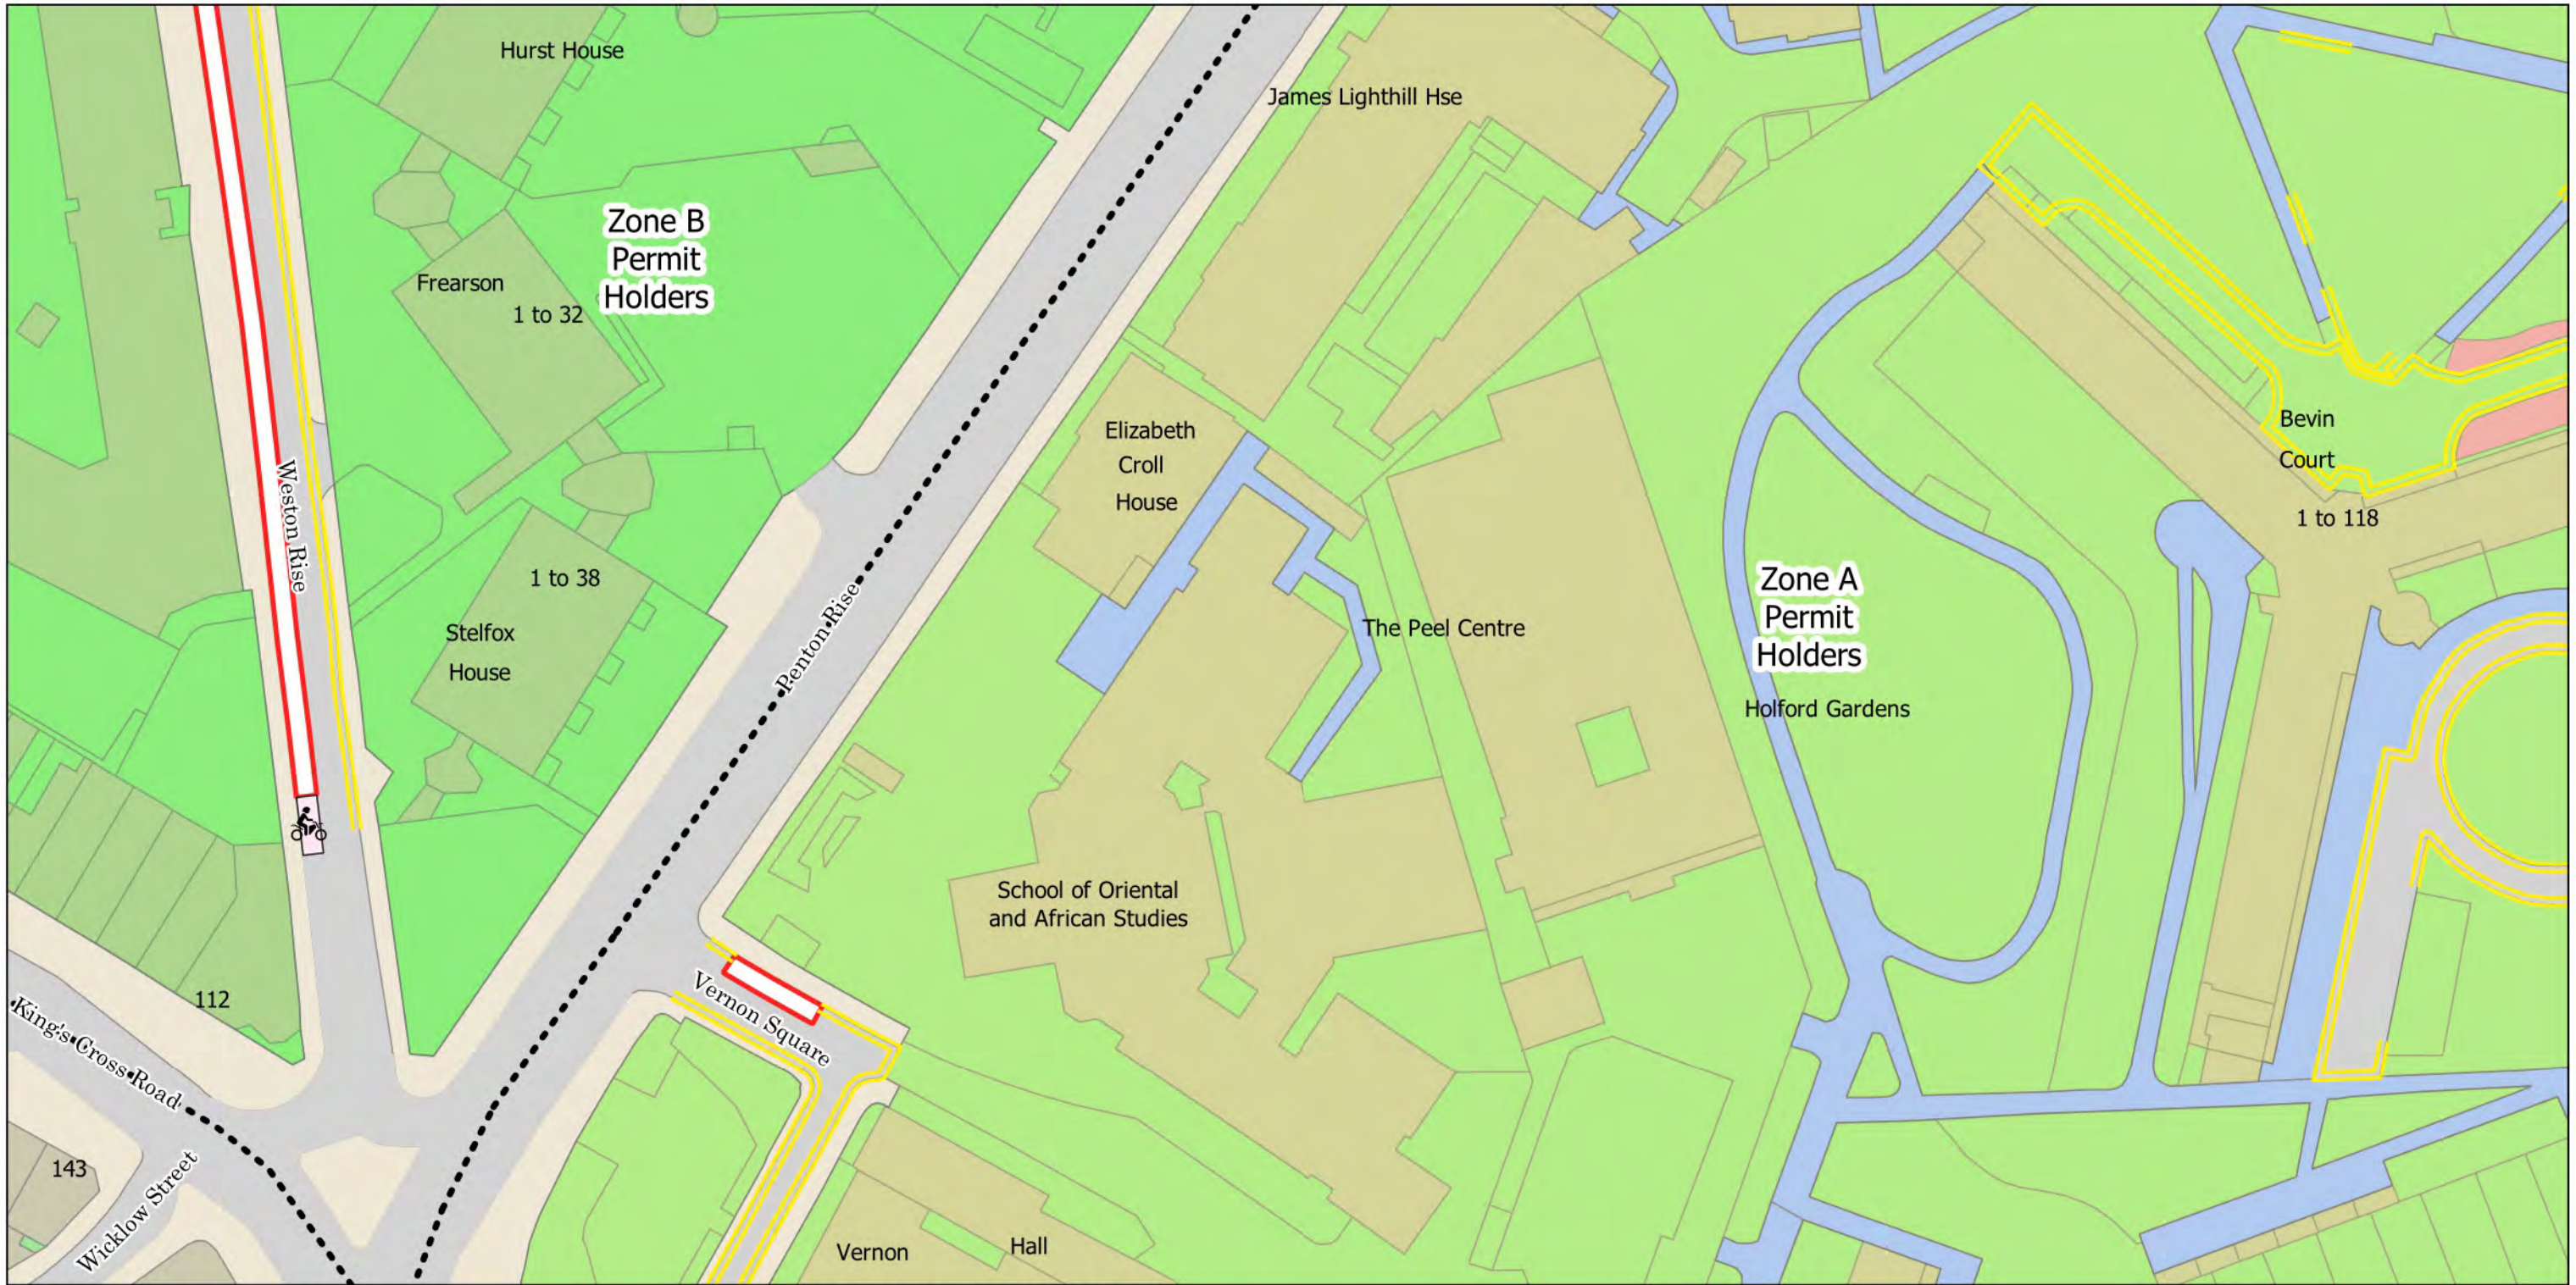

- No Waiting at any time
- Solo Motorcycle Parking Place
- Resident Permit Mon-Fri 8.30am-6.30pm Sat 8.30am-1.30pm
- Controlled Parking Zone Boundary