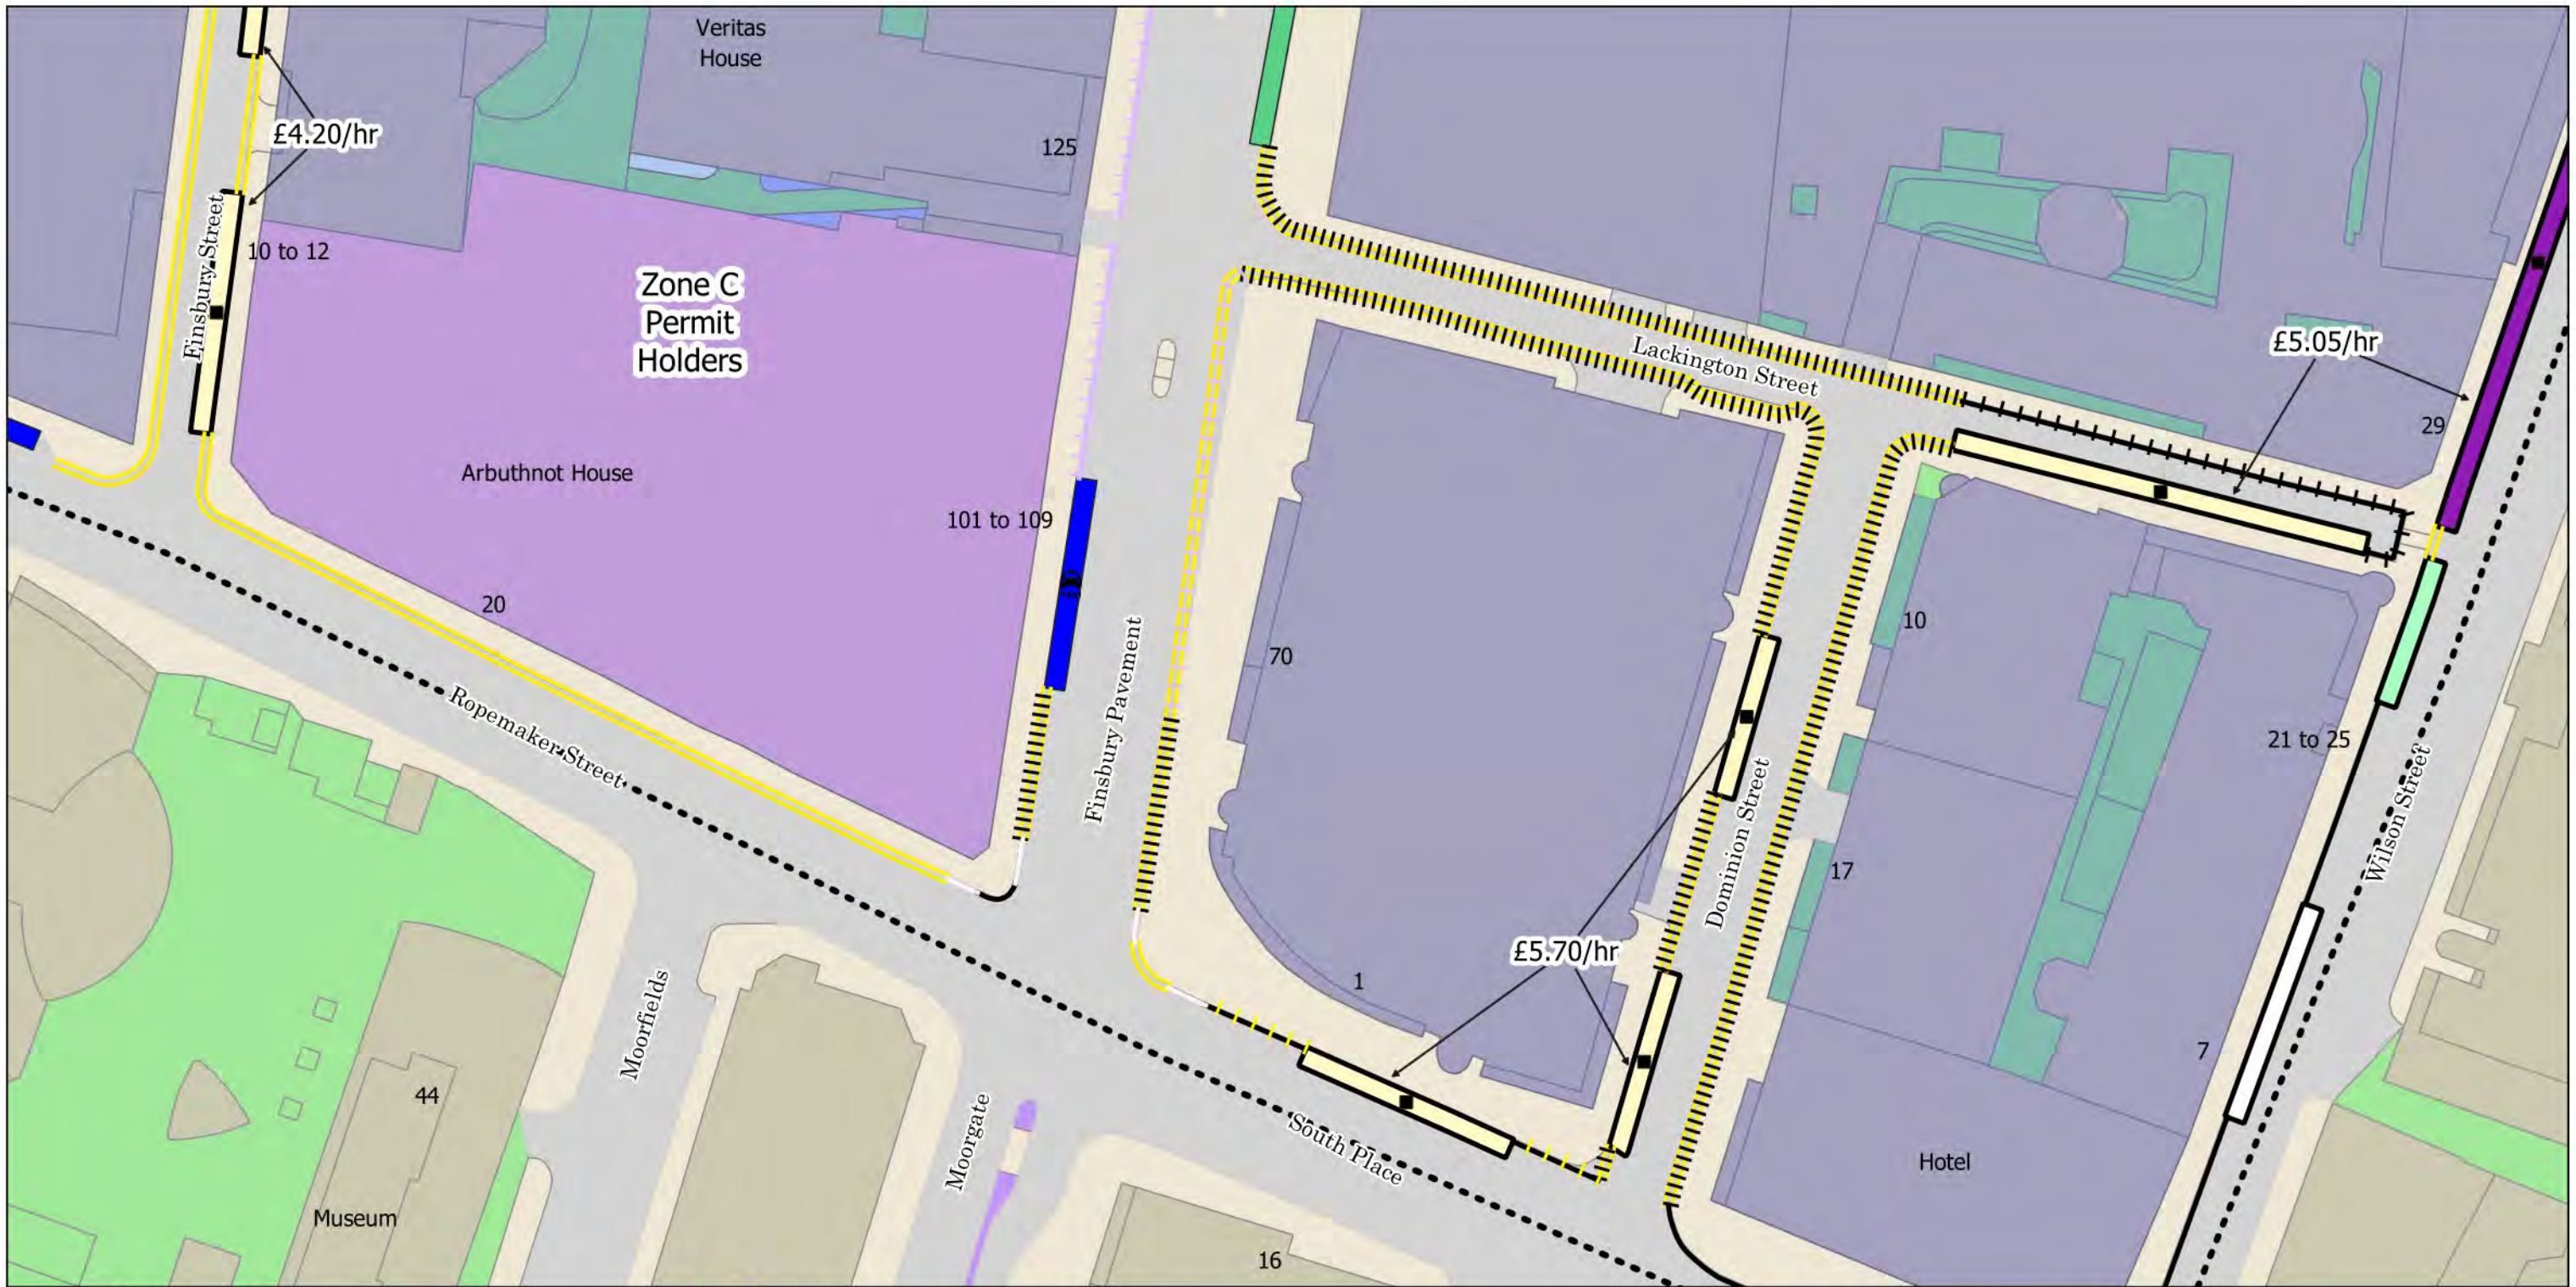

- No Stopping at any time
- ||||| No Loading at any time
- ||| No Loading Mon-Fri 8.30am-6.30pm Sat 8.30am-1.30pm
- || No Loading Mon-Sat 7am-7pm
- ||| No Loading Mon-Sat at any time Sun 12am-6am
- No Waiting at any time
- No Waiting Mon-Sat 7am-7pm
- No Waiting Mon-Sat at any time Sun 12am-6am
- Taxi Bay
- Resident Permit Mon-Sat at any time Sun 12am-6am
- Permit Holder Bay Mon-Sat at any time Sun 12am-6am
- Bus Stop
- 2h Pay by Phone (1h NR) or Permit Holders Mon-Sat at any time Sun 12am-6am
- 2h Pay by Phone (1h NR) Mon-Sat at any time Sun 12am-6am
- ⋯ Controlled Parking Zone Boundary