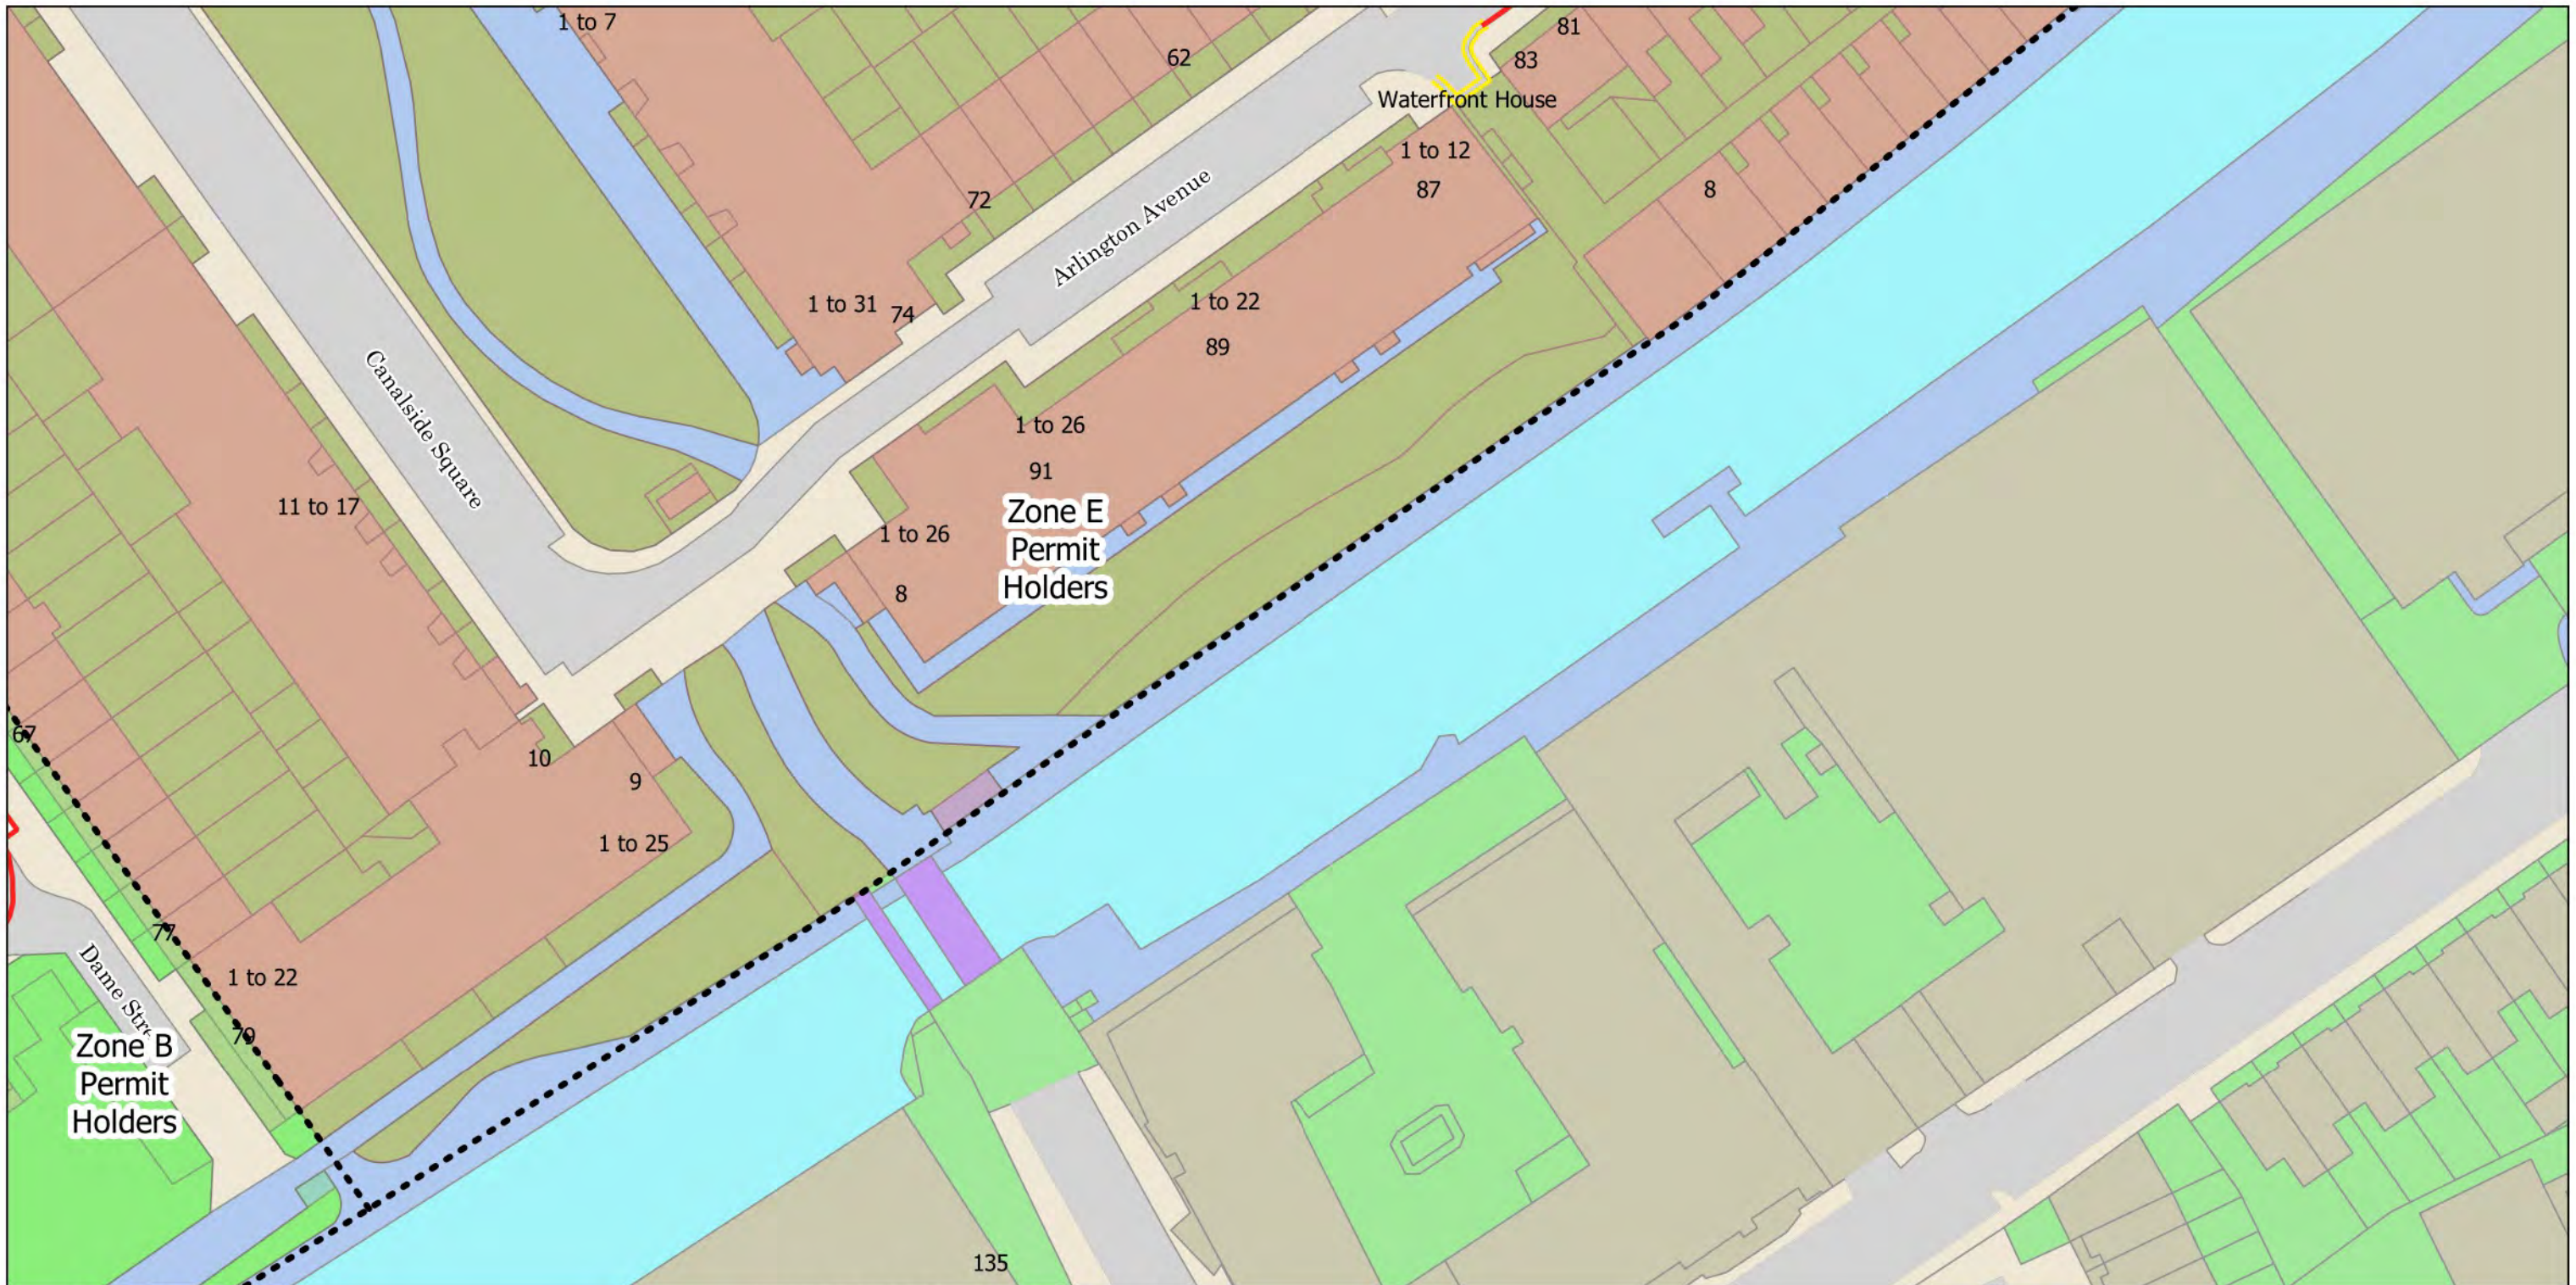

— No Waiting at any time
— No Waiting Mon-Fri 8.30am-6.30pm Sat 8.30am-1.30pm
 Resident Permit Mon-Fri 8.30am-6.30pm Sat 8.30am-1.30pm
 Controlled Parking Zone Boundary