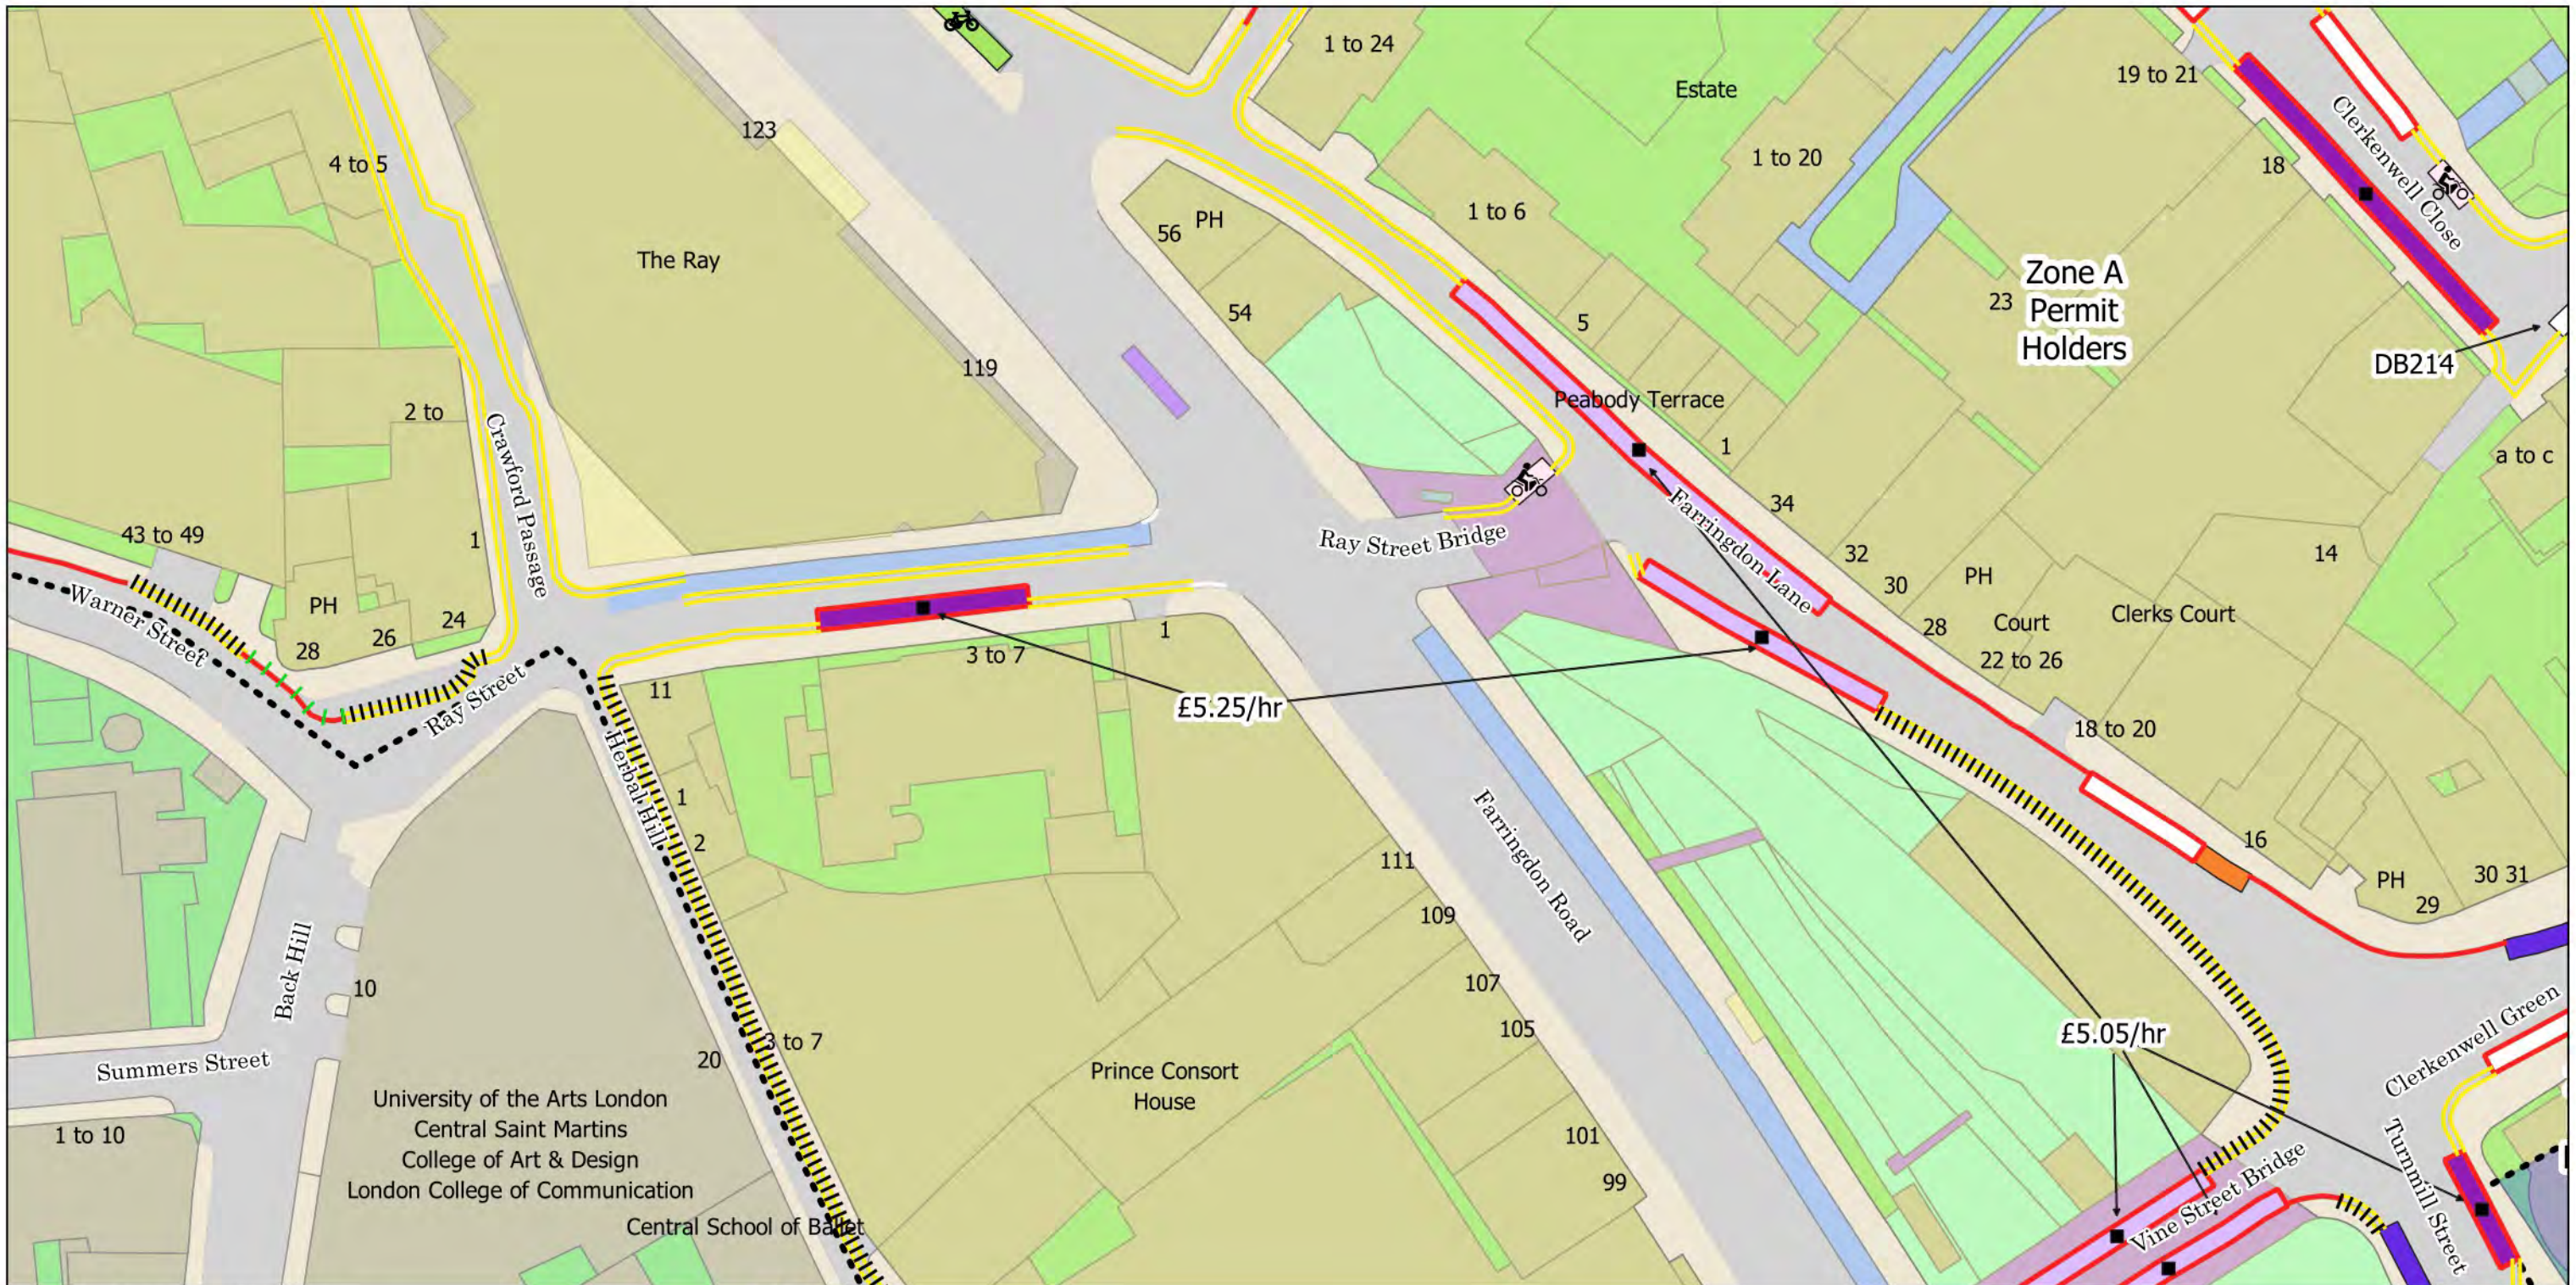

— No Stopping at any time	Cycle Hire
||||| No Loading at any time	Car Club Parking Place
||| No Loading 10am-3pm	Bus Stand
— No Waiting at any time	2h Pay by Phone (1h NR) or Resident Permit Mon-Fri 8.30am-6.30pm Sat 8.30am-1.30pm
— No Waiting Mon-Fri 8.30am-6.30pm Sat 8.30am-1.30pm	2h Pay by Phone (1h NR) or Permit Holders Mon-Fri 8.30am-6.30pm Sat 8.30am-1.30pm
Solo Motorcycle Parking Place	--- Controlled Parking Zone Boundary
Resident Permit Mon-Fri 8.30am-6.30pm Sat 8.30am-1.30pm	
Dedicated Disabled Persons Parking Place