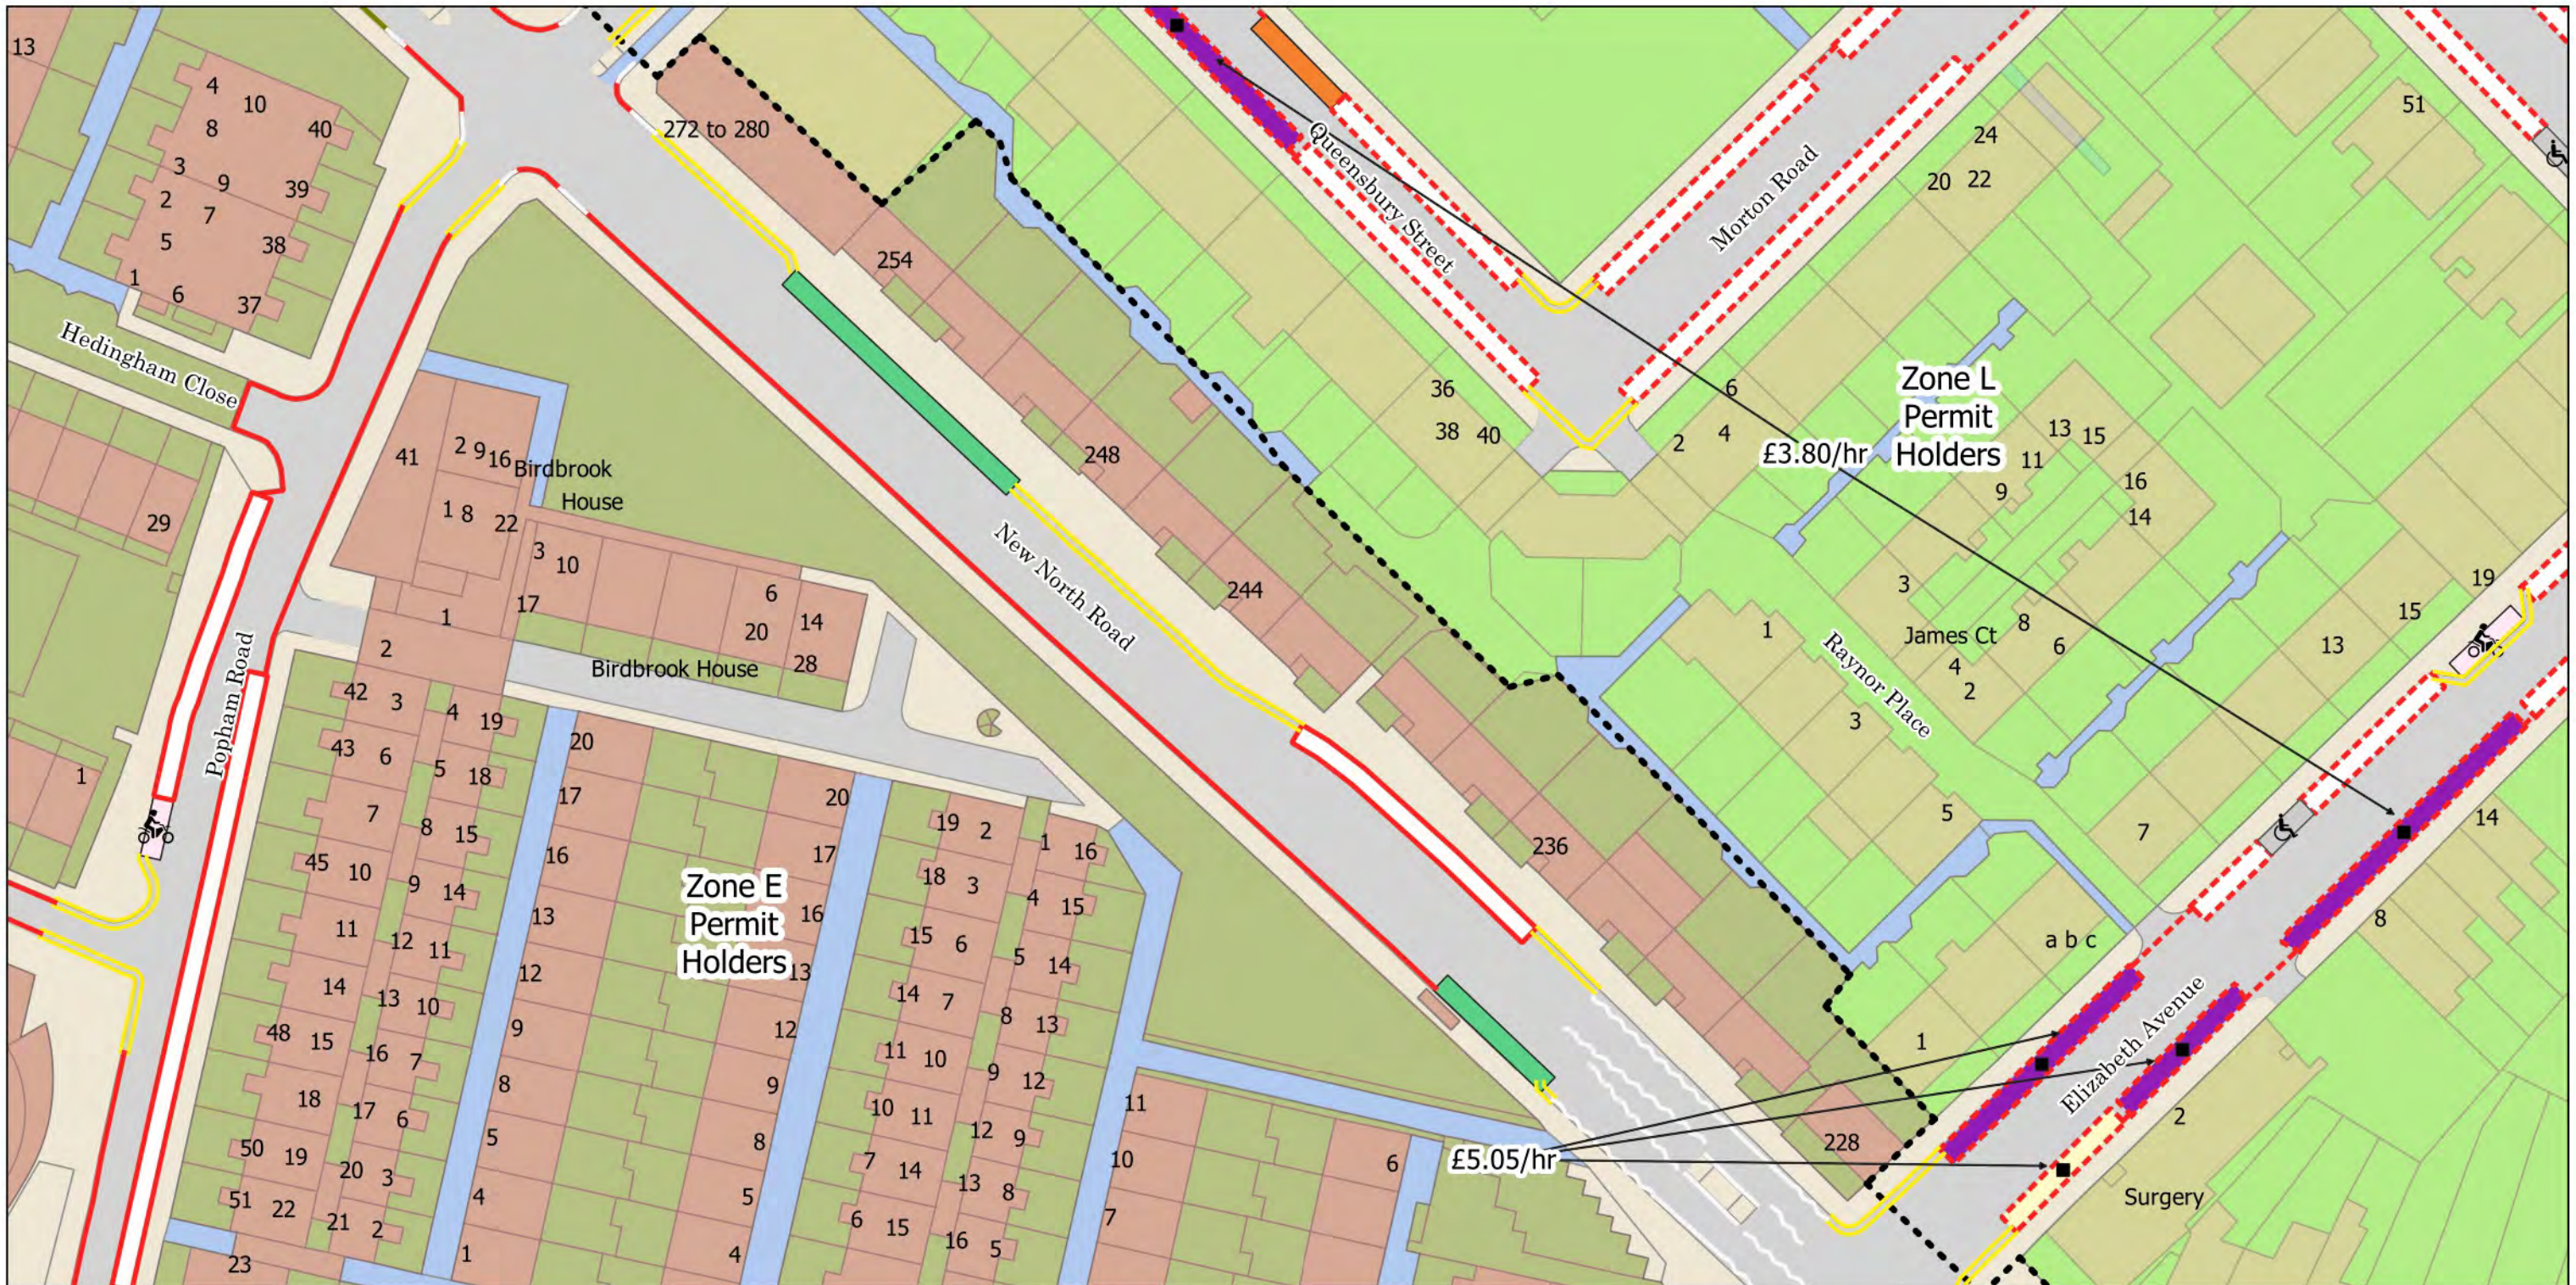

- No Stopping at any time
- No Waiting at any time
- No Waiting Mon-Fri 8.30am-6.30pm Sat 8.30am-1.30pm
- No Waiting Mon-Sat 8am-6.30pm
- No Waiting Mon-Fri 8.30am-6.30pm Sat 8.30am-1.30pm and match days
- Solo Motorcycle Parking Place
- Resident Permit Mon-Fri 8.30am-6.30pm Sat 8.30am-1.30pm and match days
- Resident Permit Mon-Fri 8.30am-6.30pm Sat 8.30am-1.30pm
- ♿ Disabled Persons Parking Place
- Car Club Parking Place
- Bus Stop
- 2h Pay by Phone (1h NR) or Permit Holders Mon-Fri 8.30am-6.30pm Sat 8.30am-1.30pm and match days
- 2h Pay by Phone (1h NR) or Permit Holders Mon-Fri 8.30am-6.30pm Sat 8.30am-1.30pm
- 2h Pay by Phone (1h NR) Mon-Fri 8.30am-6.30pm Sat 8.30am-1.30pm and match days
- Controlled Parking Zone Boundary