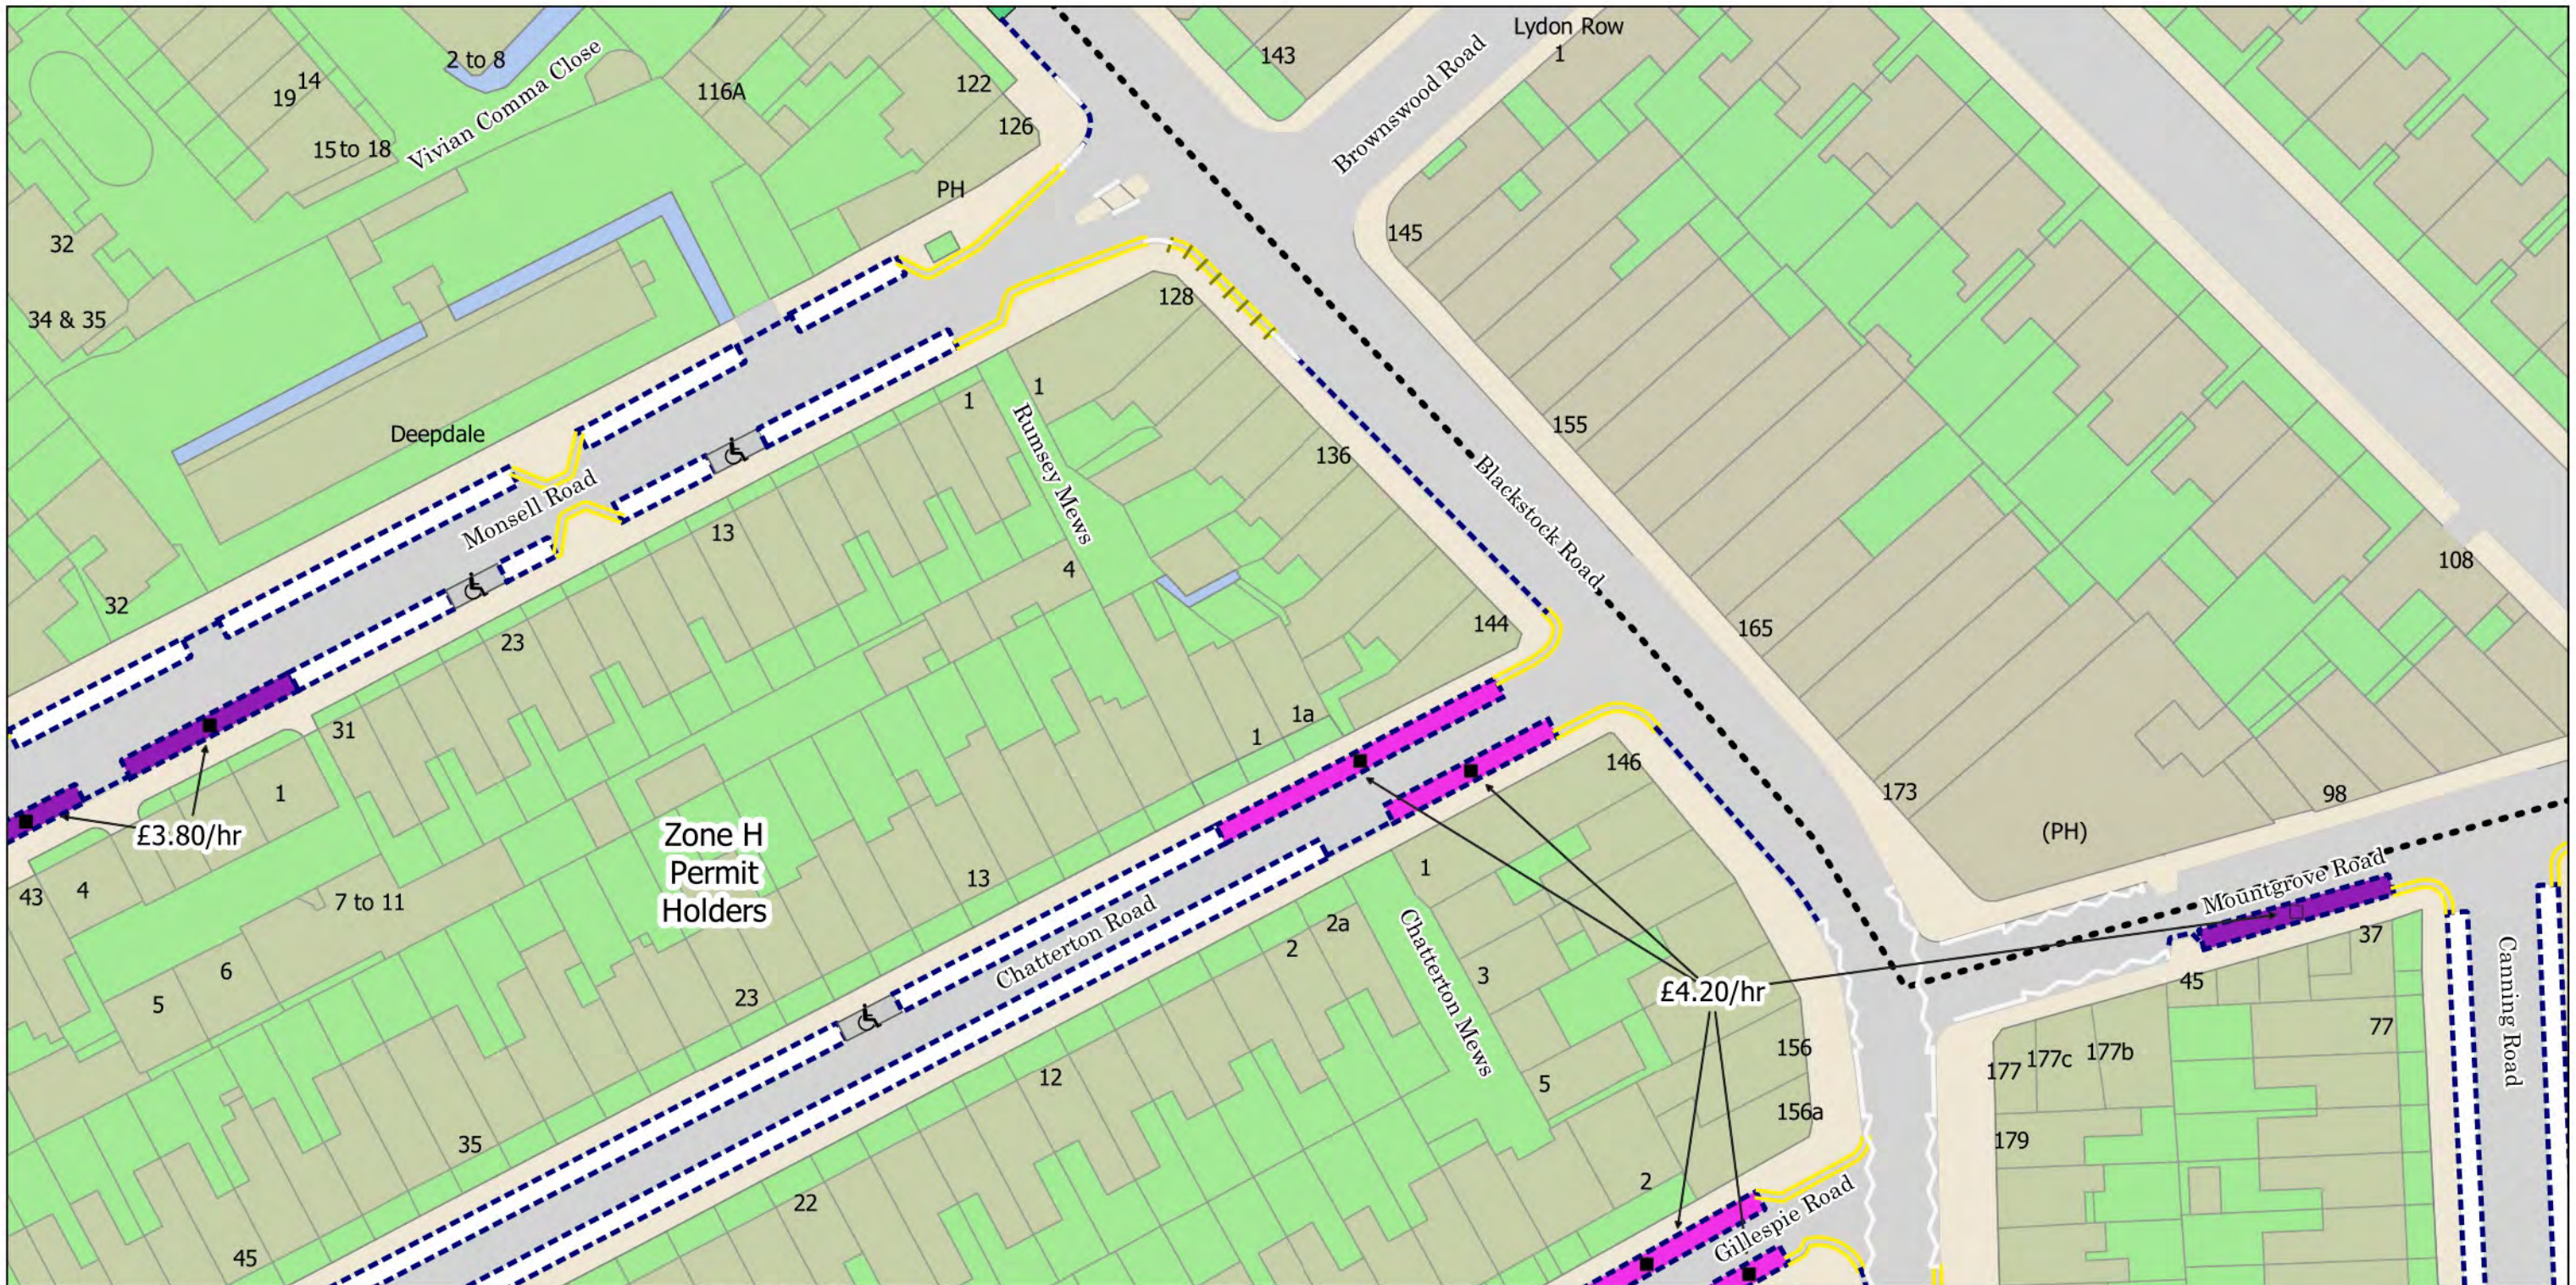

- No Stopping at any time
- || No Loading Mon-Sat 8am-6.30pm
- No Waiting at any time
- - - No Waiting Mon-Sat 8.30am-6.30pm and match days
- - - Resident Permit Mon-Sat 8.30am-6.30pm and match days
- ♿ Disabled Persons Parking Place
- Bus Stop
- 2h Pay by Phone or Permit Holders Mon-Sat 8.30am-6.30pm and match days
- 2h Pay by Phone (1h NR) or Permit Holders Mon-Sat 8.30am-6.30pm and match days
- 2h Pay by Phone (1h NR) or Business Permit Mon-Sat 8.30am-6.30pm and match days
- - - Controlled Parking Zone Boundary