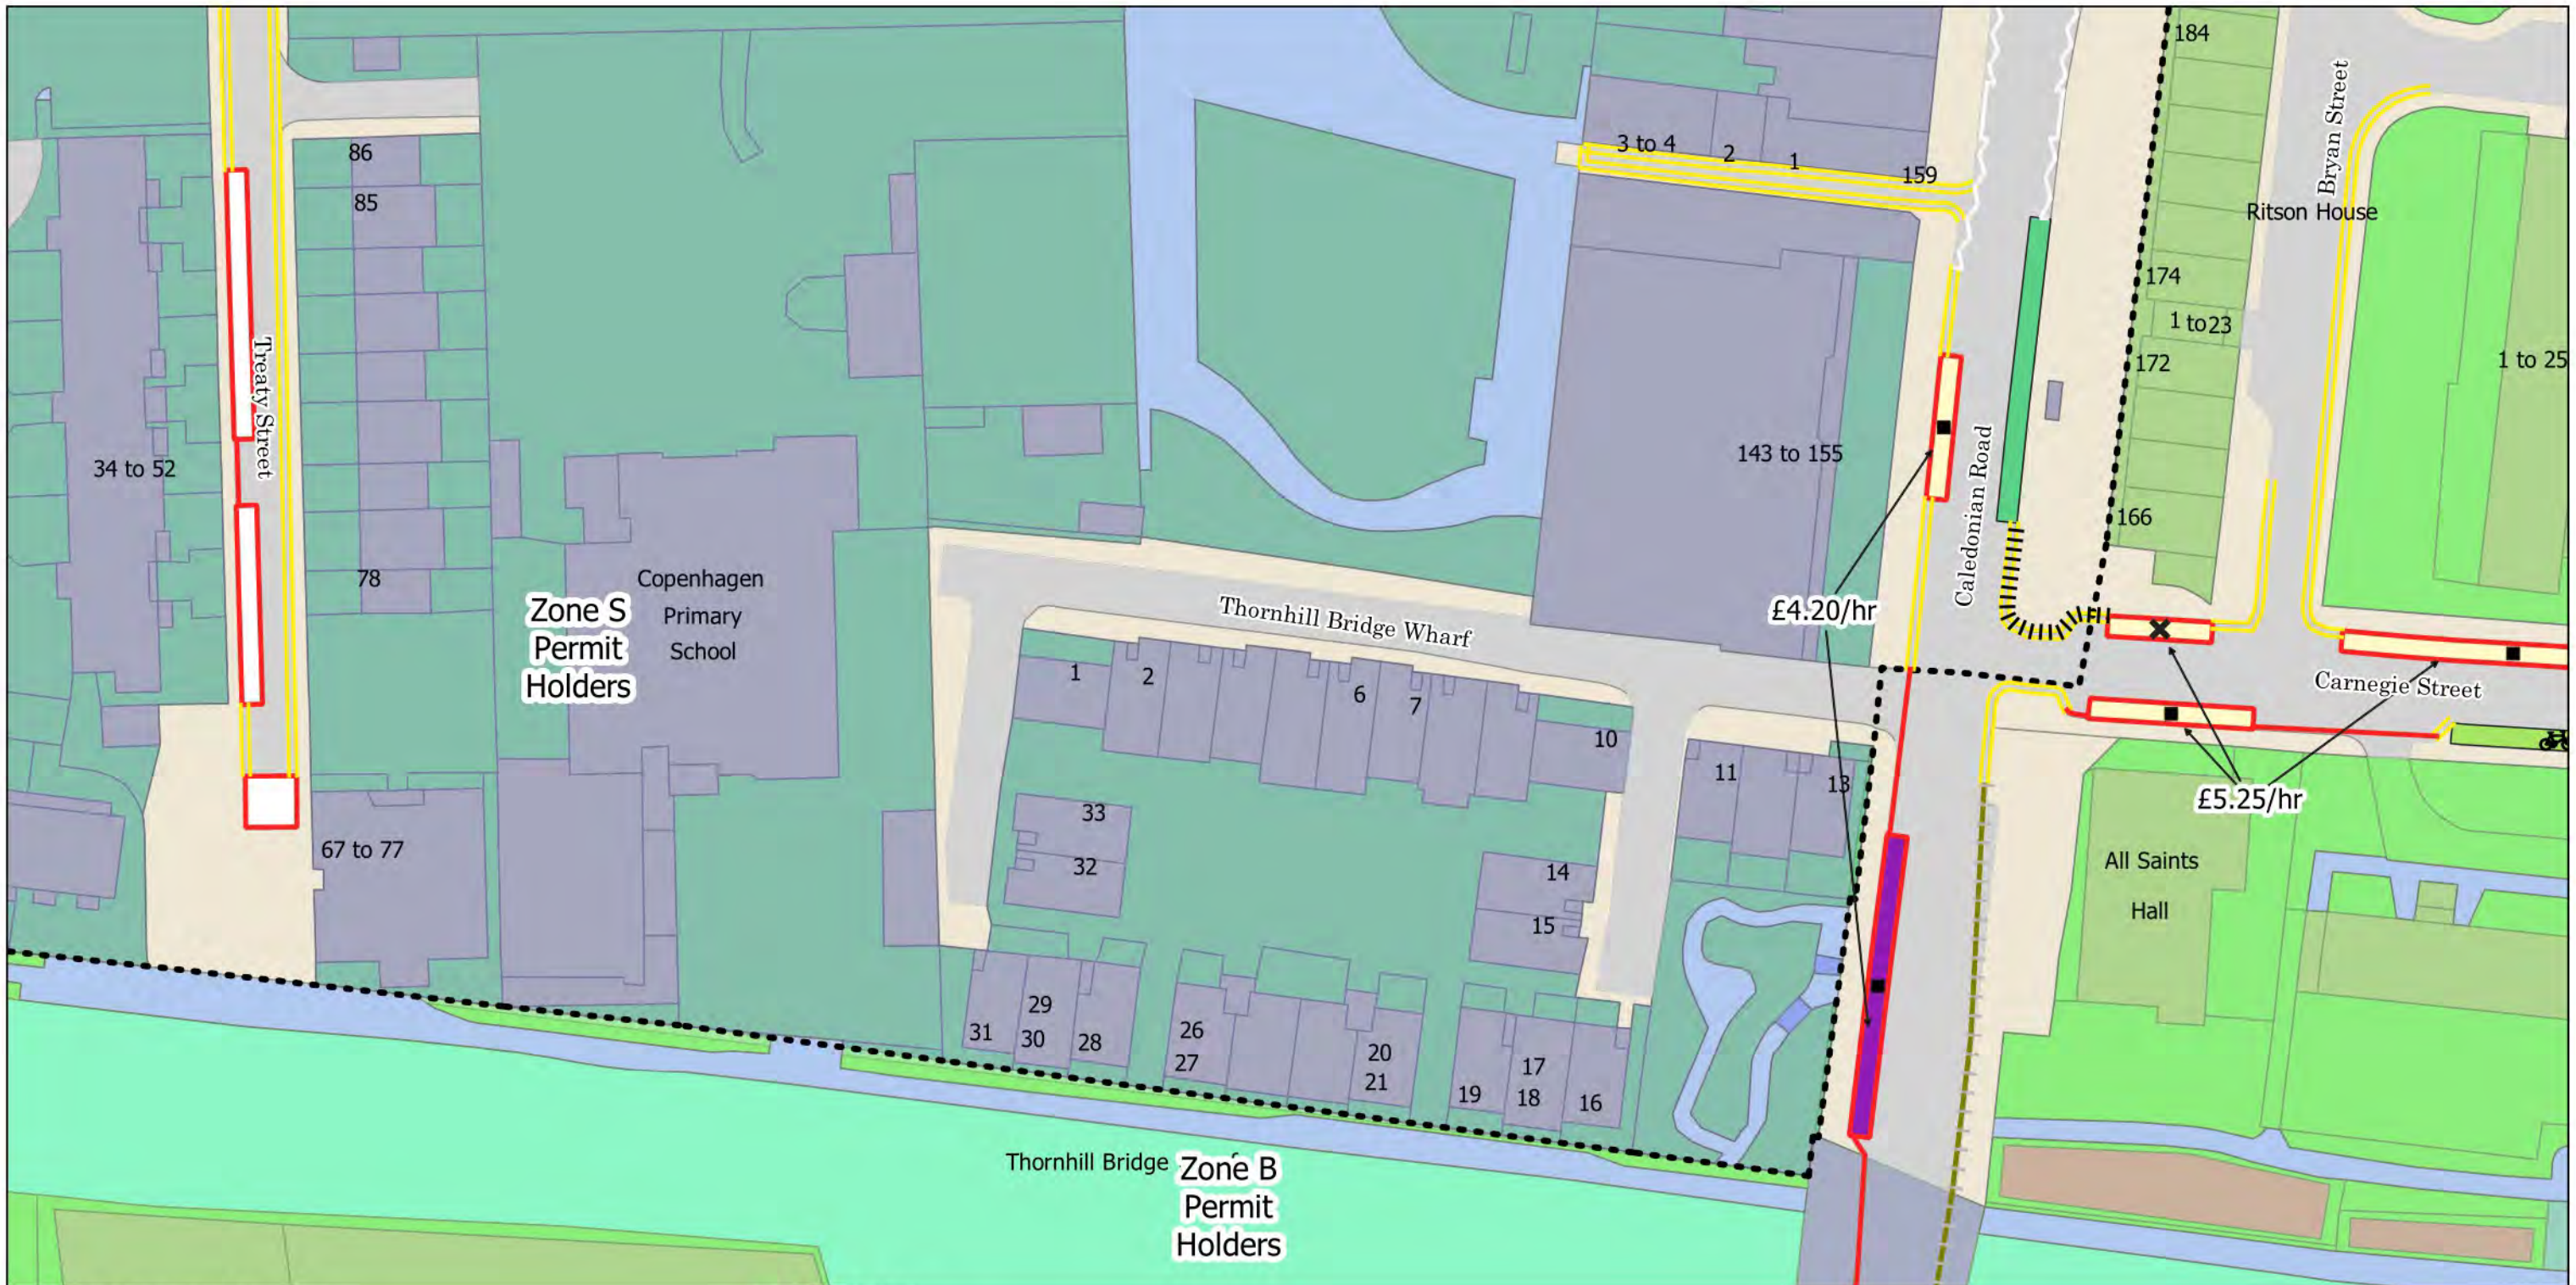

No Waiting Mon-Fri 8.30am-6.30pm Sat 8.30am-1.30pm and match days
 Controlled Parking Zone Boundary

Resident Permit Mon-Fri 8.30am-6.30pm Sat 8.30am-1.30pm and match days

No Stopping at any time Controlled Parking Zone Boundary
 No Waiting at any time
 Bus Stop