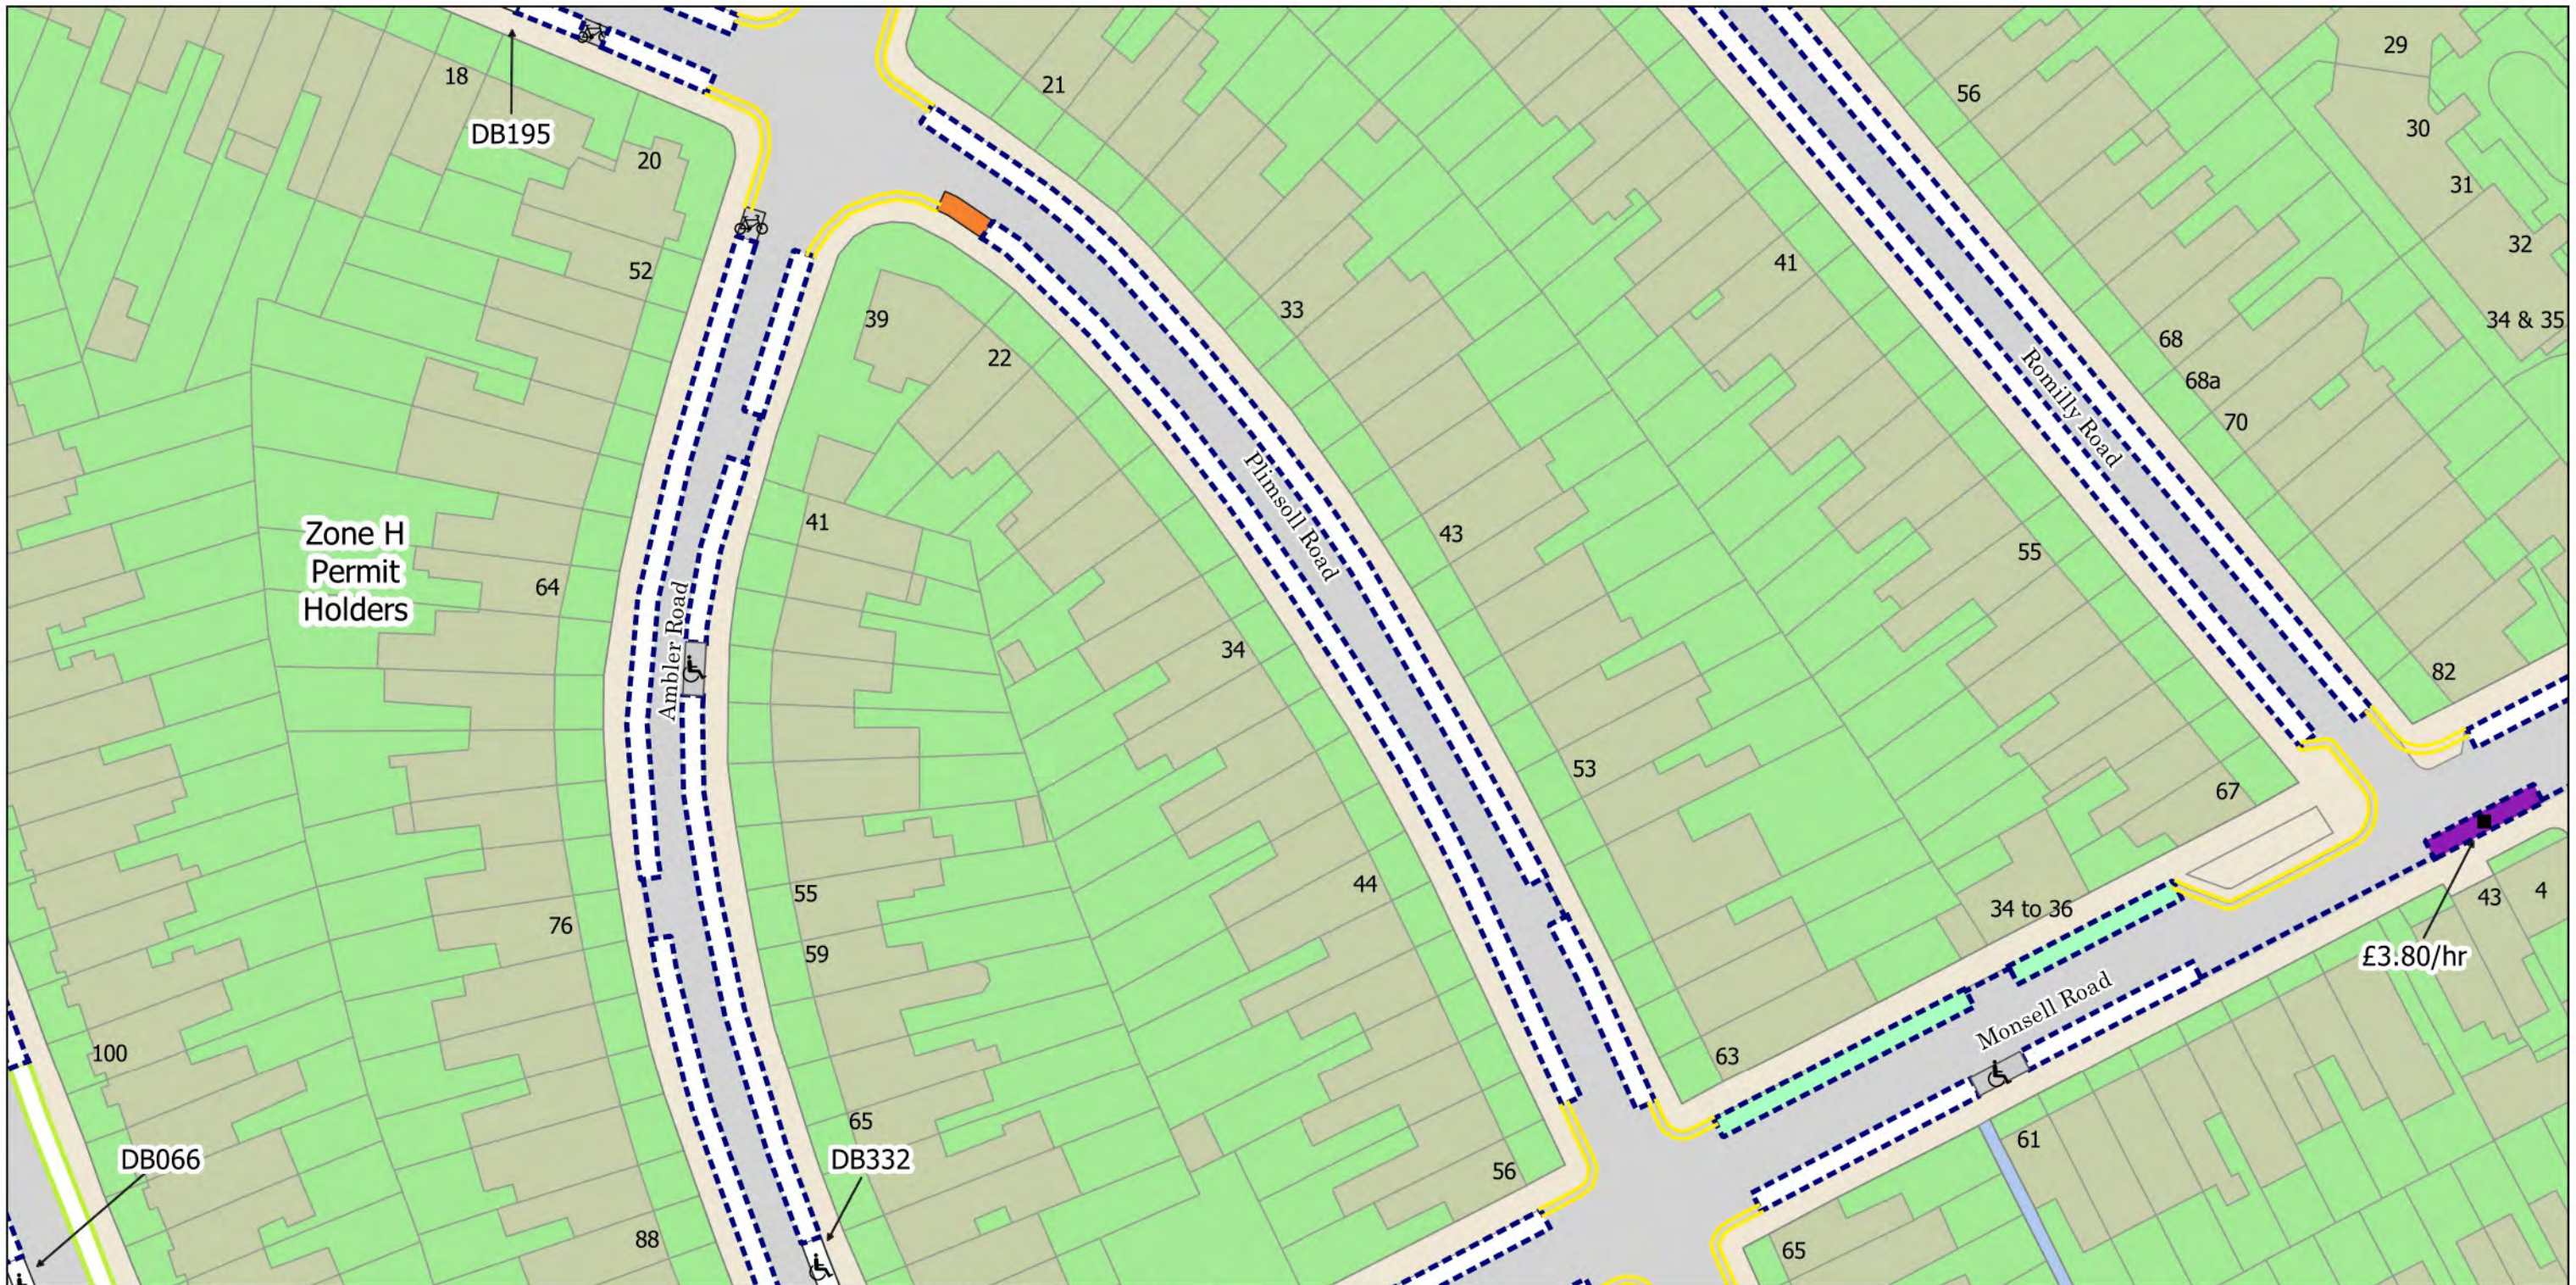

||||| No Loading at any time
 == No Waiting at any time
 — No Waiting Mon-Sat at any time Sun 12am-6am
 - - - Controlled Parking Zone Boundary

SCHEDULE 7 – Map-based schedule of suspended map tiles

If you are having difficulty accessing or interpreting the map tiles in this schedule please contact Public Realm.