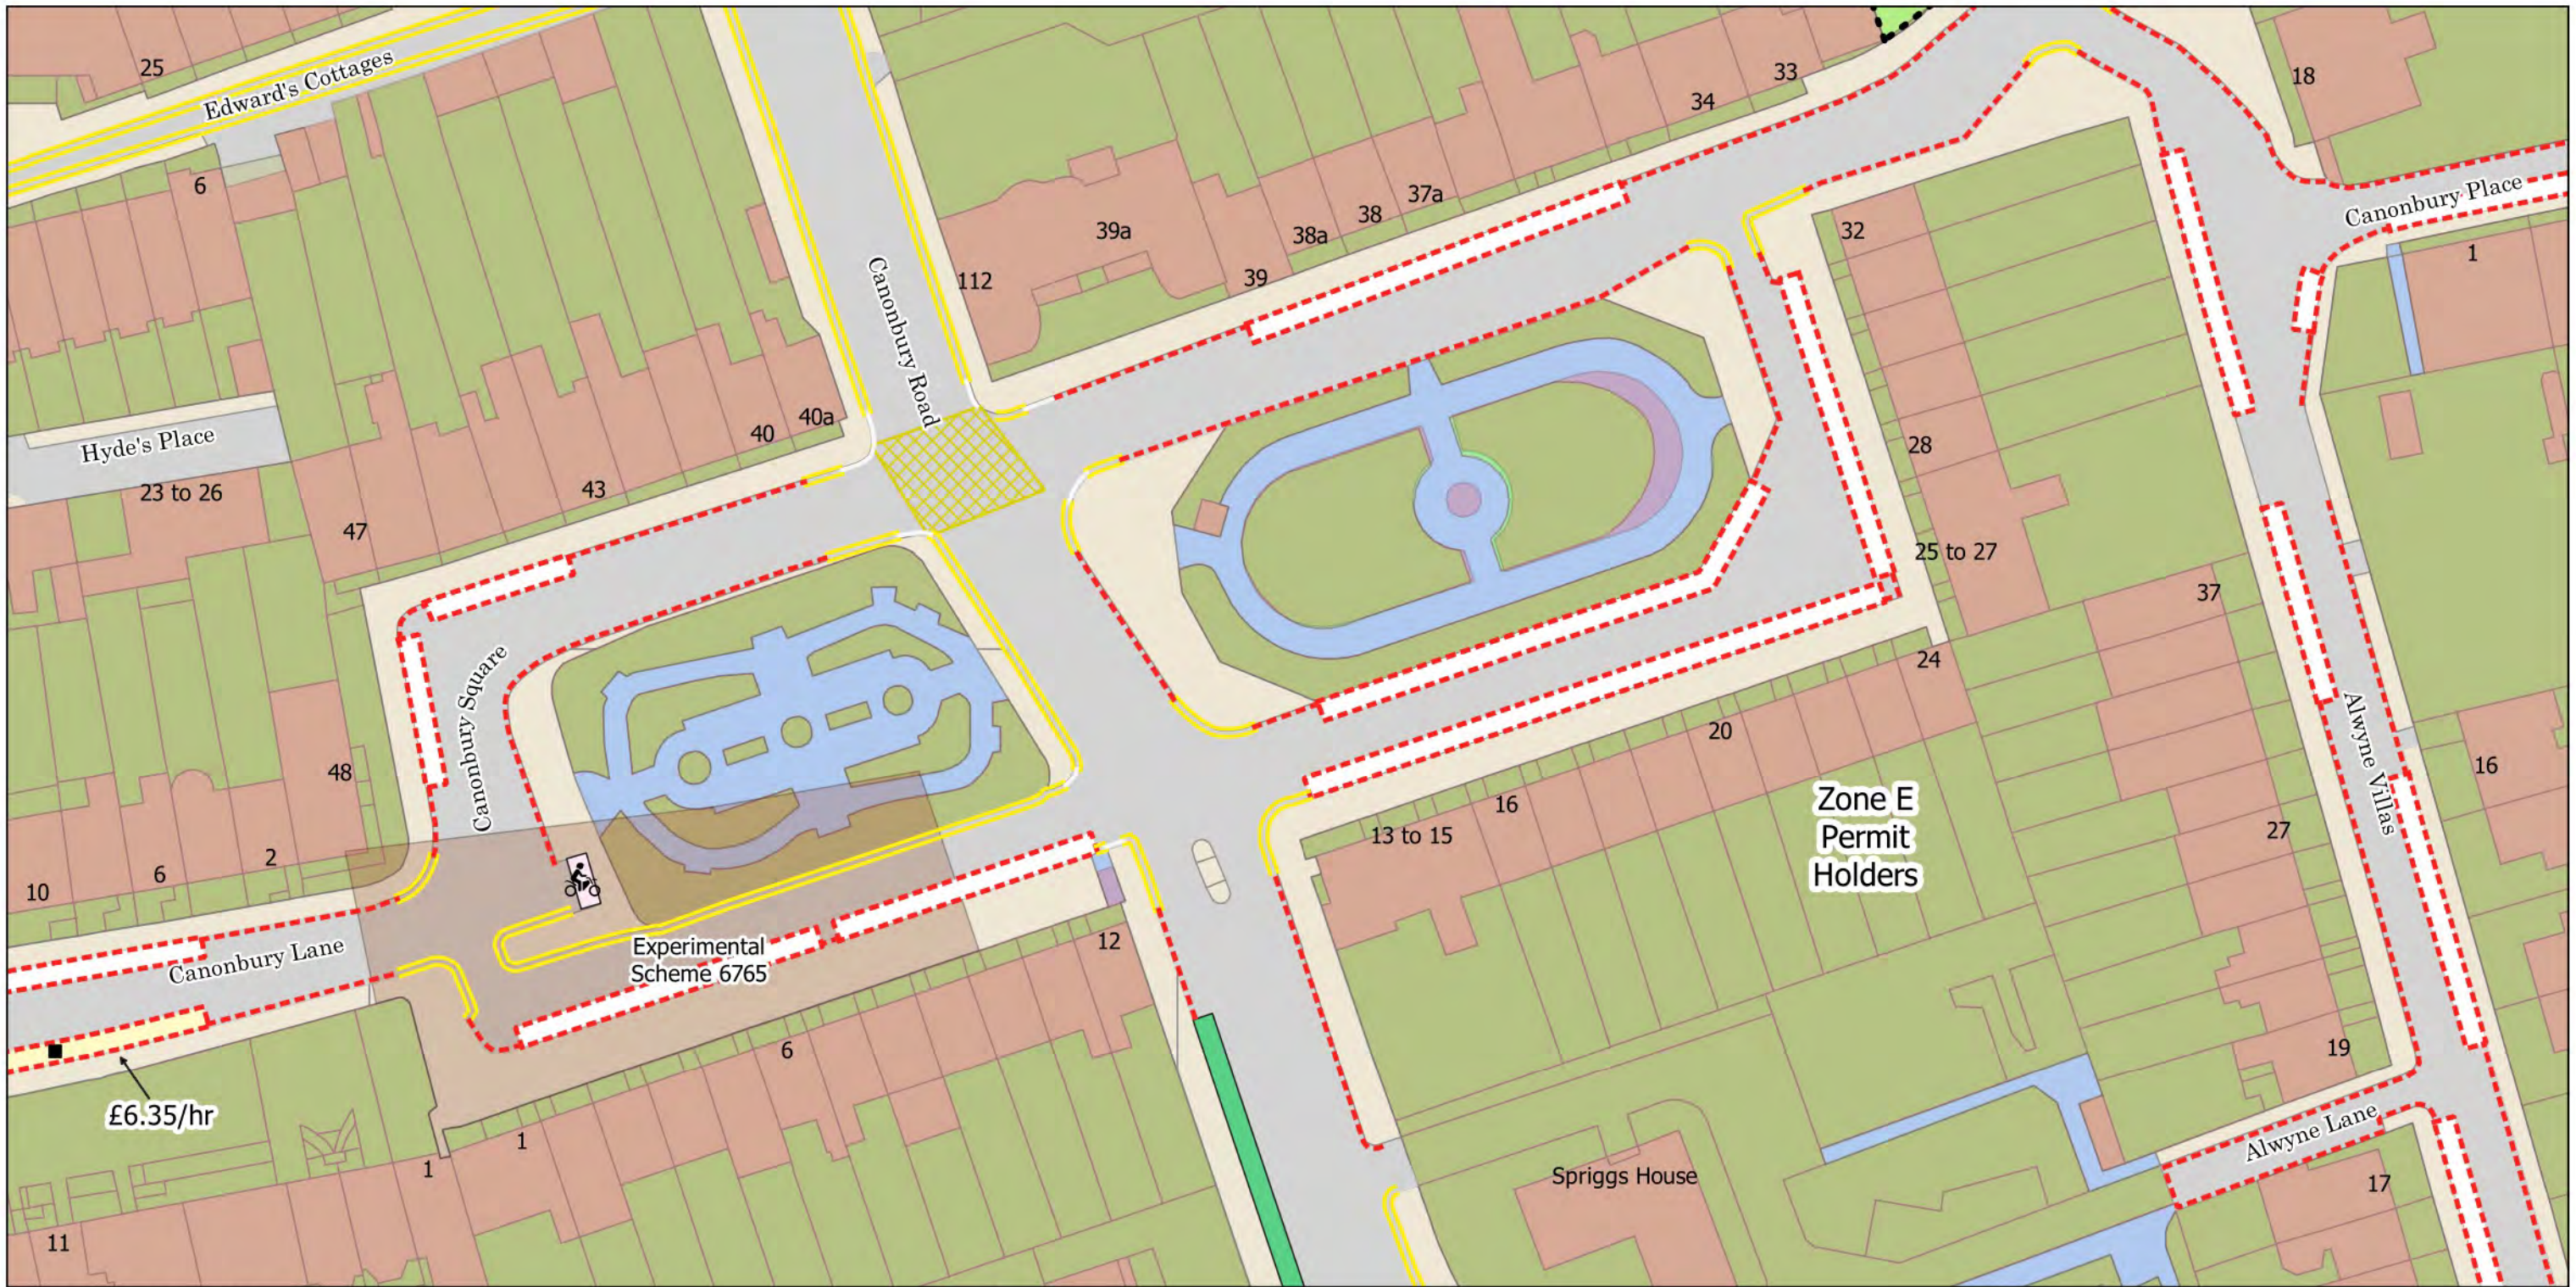

- No Stopping at any time
- No Waiting at any time
- No Waiting Mon-Fri 8.30am-6.30pm Sat 8.30am-1.30pm and match days
- Solo Motorcycle Parking Place
- Resident Permit Mon-Fri 8.30am-6.30pm Sat 8.30am-1.30pm and match days
- Bus Stop
- 2h Pay by Phone (1h NR) Mon-Fri 8.30am-6.30pm Sat 8.30am-1.30pm and match days
- Controlled Parking Zone Boundary