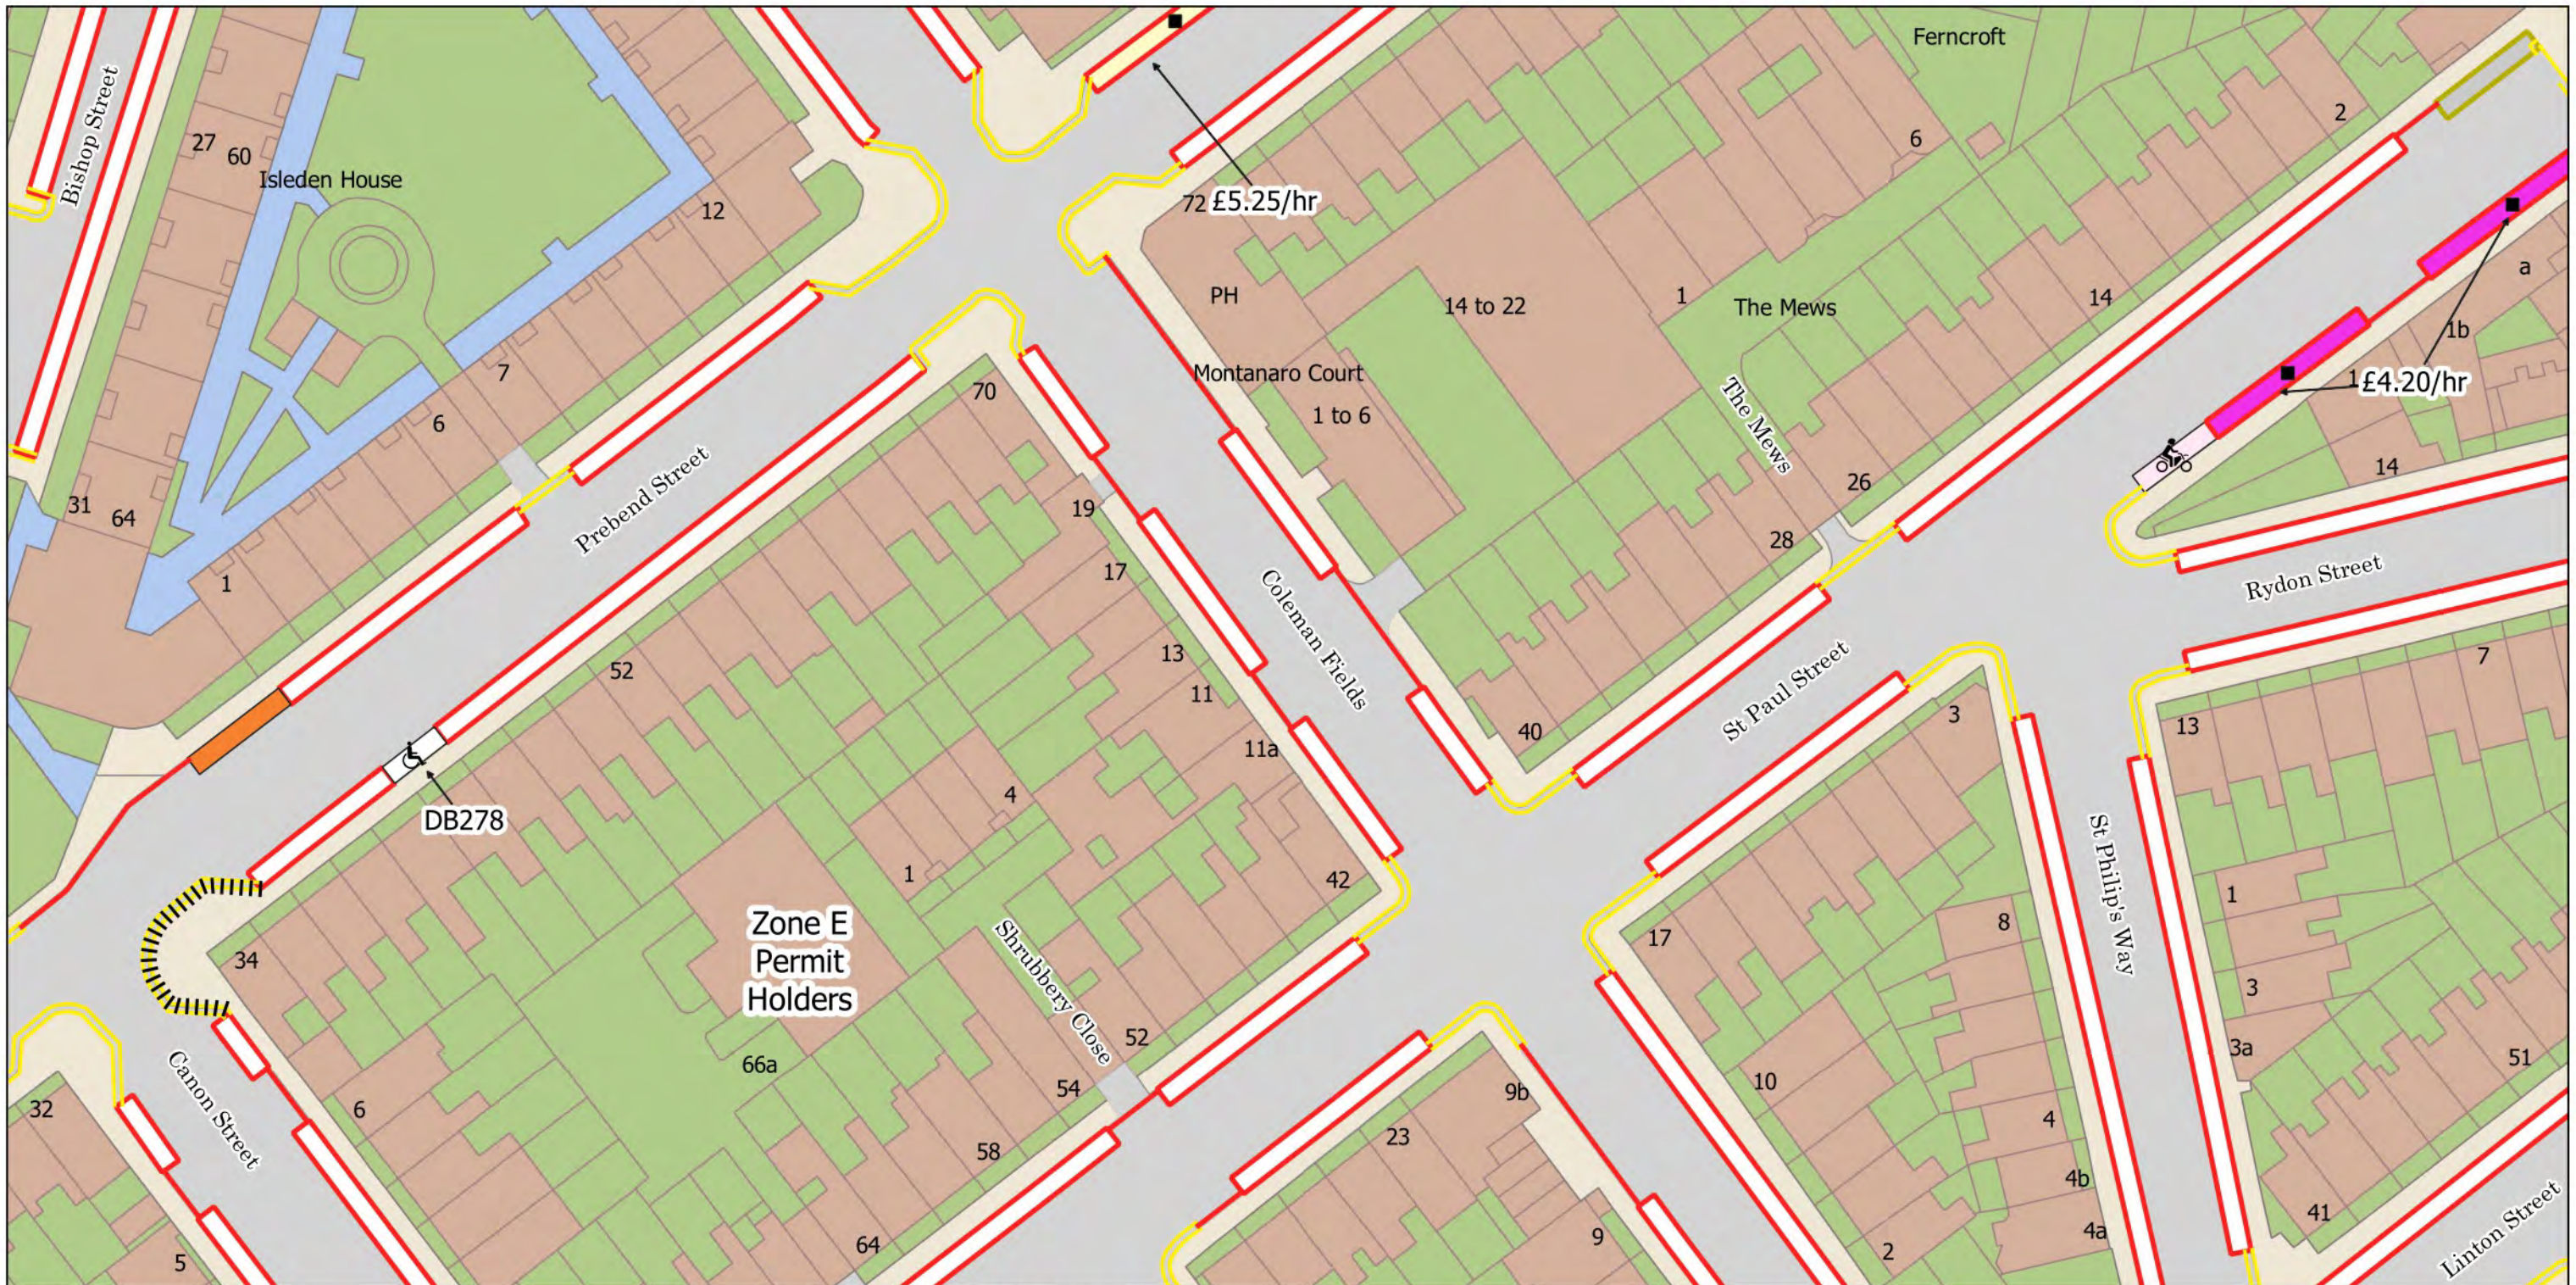

- ||||| No Loading at any time
- ==== No Waiting at any time
- No Waiting Mon-Fri 8.30am-6.30pm Sat 8.30am-1.30pm
- 🏍️ Solo Motorcycle Parking Place
- 🚗 Resident Permit Mon-Fri 8.30am-6.30pm Sat 8.30am-1.30pm
- 🚚 Loading Bay Mon-Fri 8am-6.30pm Sat 8.30am-1.30pm
- ♿️ Dedicated Disabled Persons Parking Place
- 🚗 Car Club Parking Place
- 📠 2h Pay by Phone (1h NR) or Business Permit Mon-Fri 8.30am-6.30pm Sat 8.30am-1.30pm
- 📠 2h Pay by Phone (1h NR) Mon-Fri 8.30am-6.30pm Sat 8.30am-1.30pm