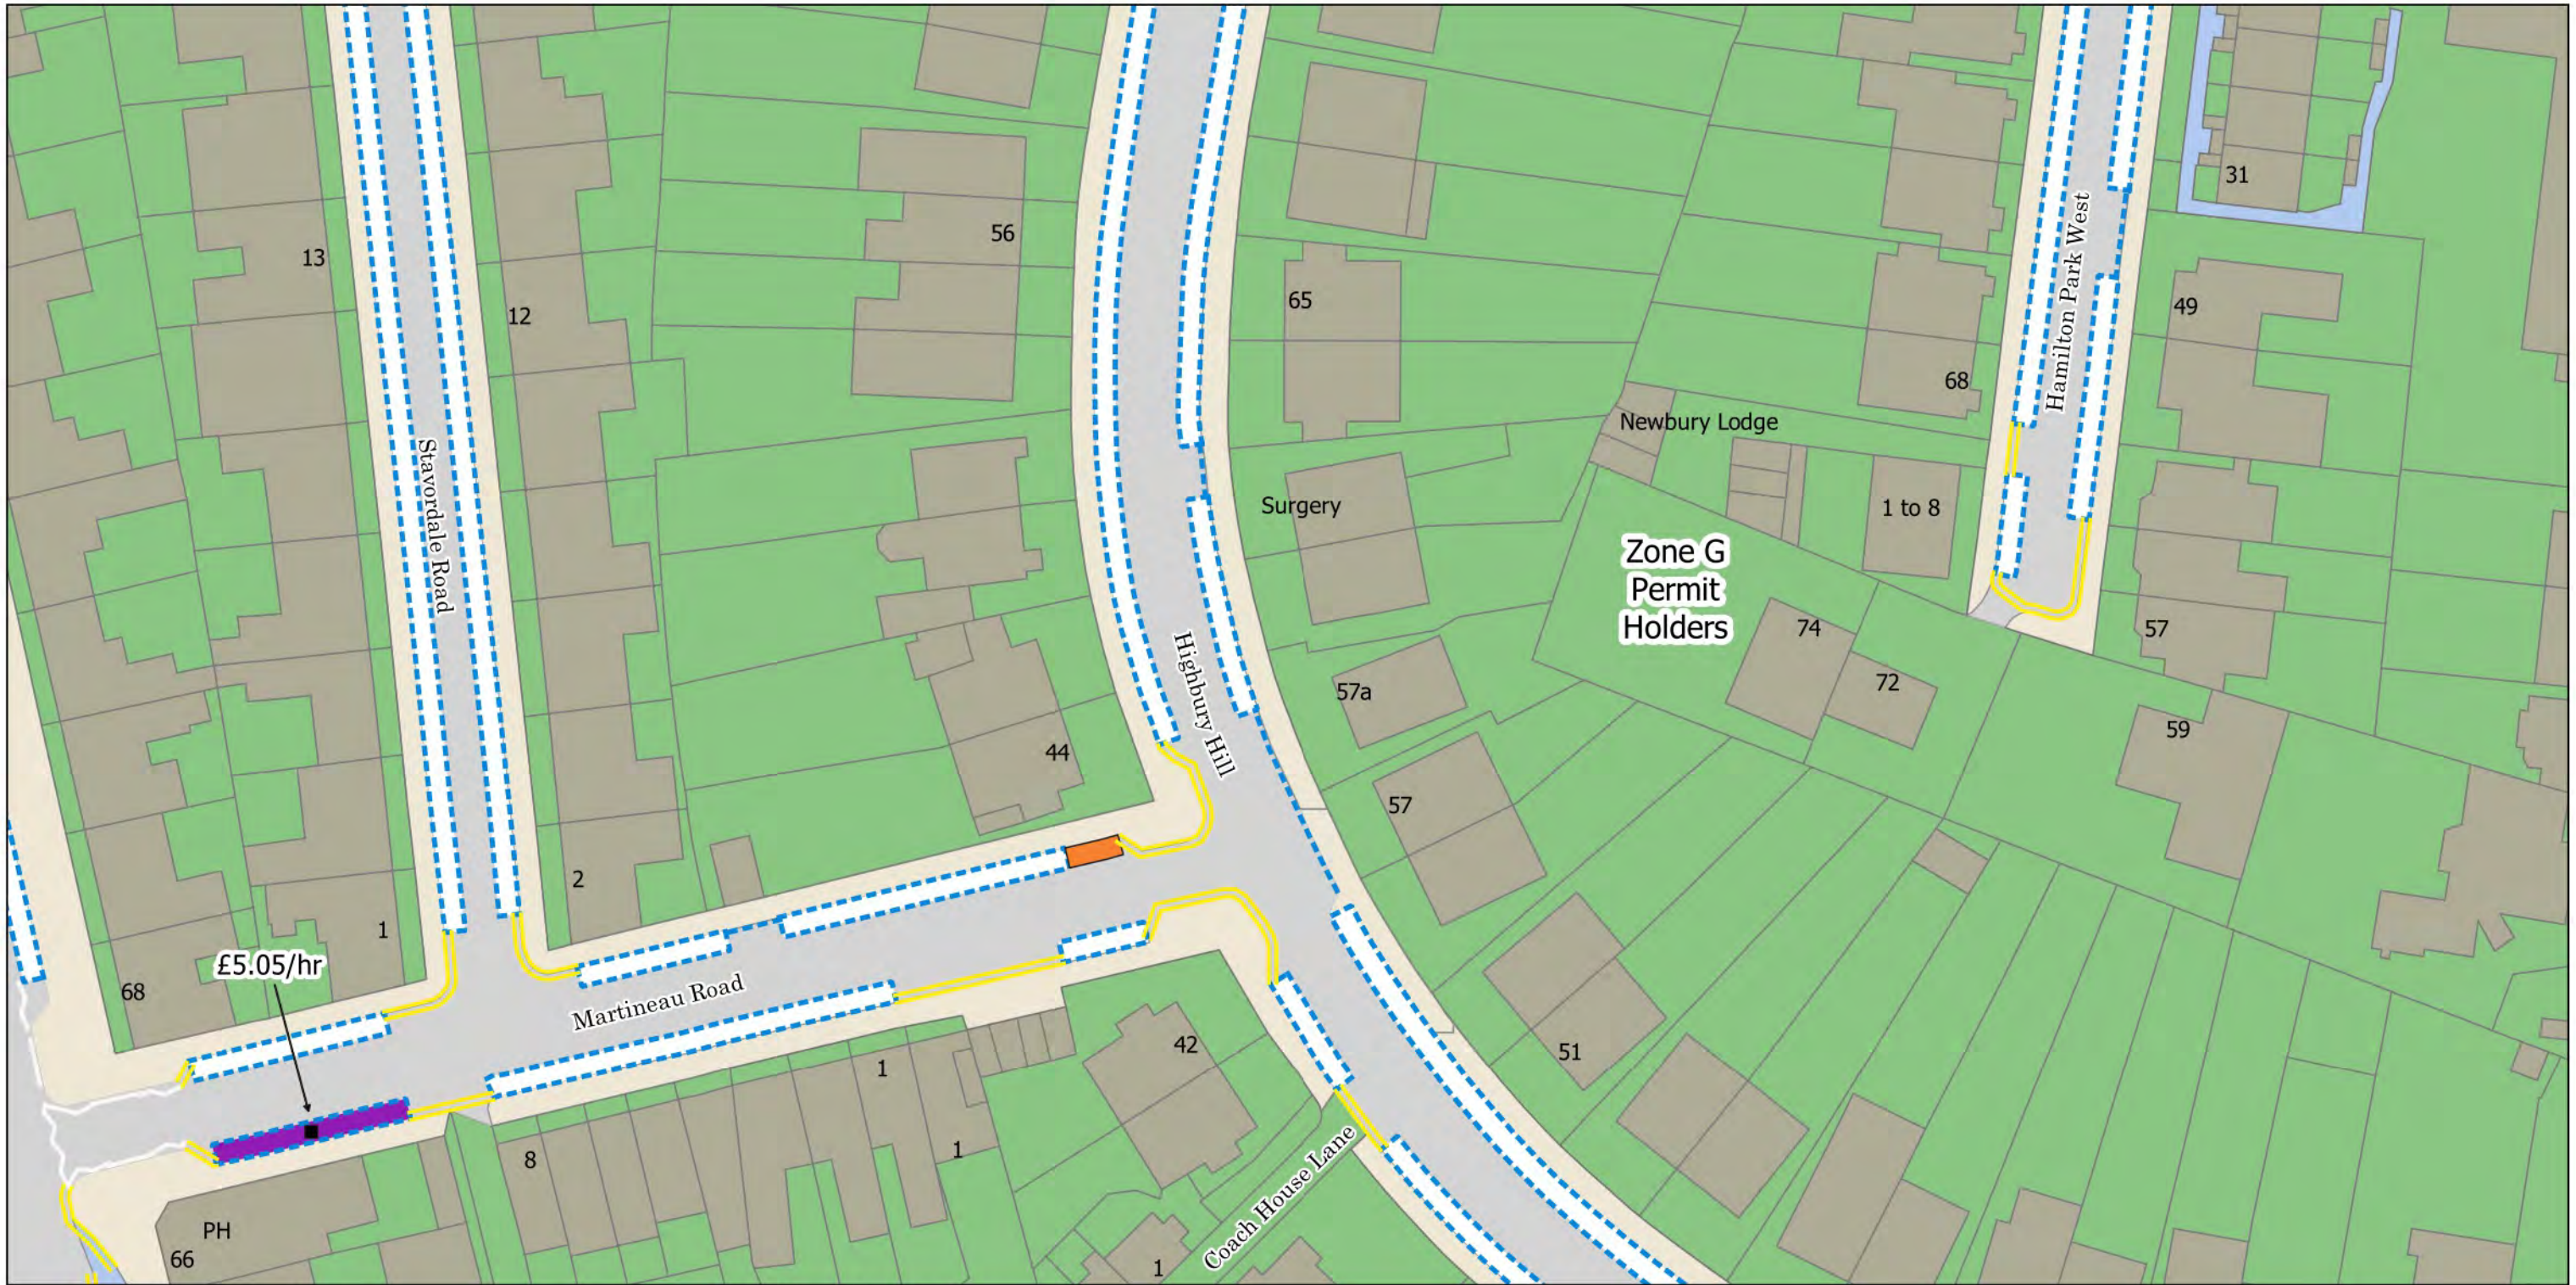

- No Stopping at any time
- No Waiting at any time
- No Waiting Mon-Fri 10am-2pm and match days
- Resident Permit Mon-Fri 10am-2pm and match days
- Car Club Parking Place
- 2h Pay by Phone (1h NR) or Permit Holders Mon-Fri 10am-2pm and match days