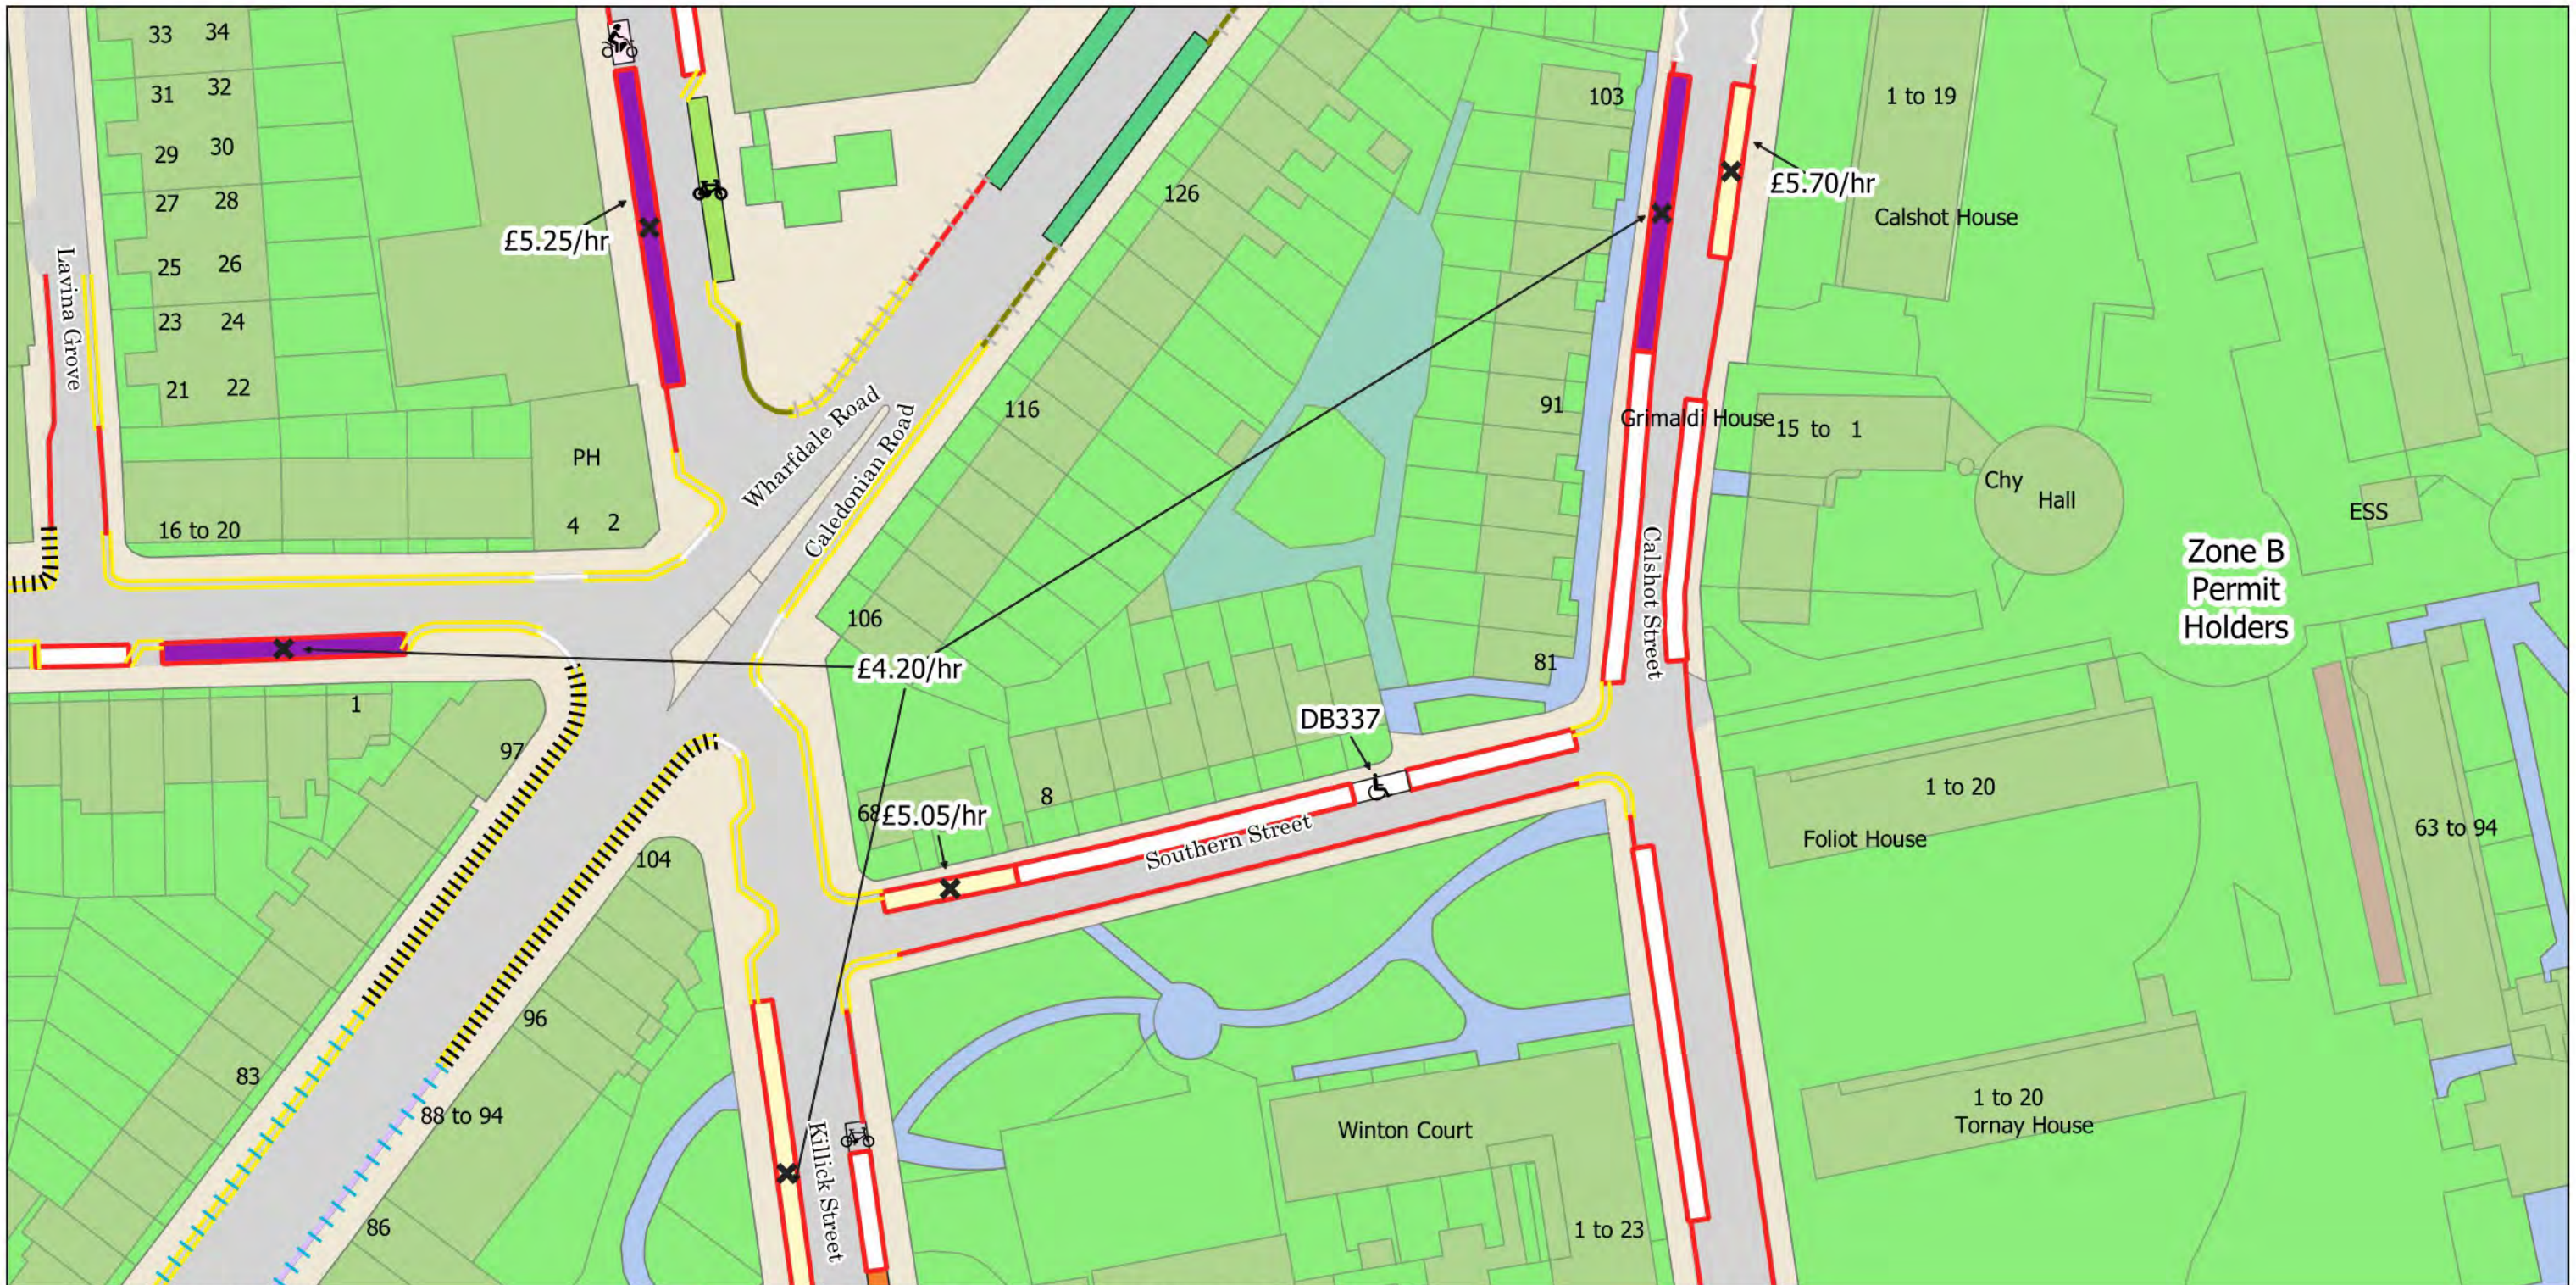

- No Stopping at any time
- ||||| No Loading at any time
- ||| No Loading Mon-Fri 7am-10am 4pm-7pm
- || No Loading Mon-Fri 8am-9.30am 4.30pm-6.30pm
- No Waiting at any time
- No Waiting Mon-Fri 8.30am-6.30pm Sat 8.30am-1.30pm
- No Waiting Mon-Sat 7am-7pm
- No Waiting Mon-Sat 8am-6.30pm
- 🏍️ Solo Motorcycle Parking Place
- 🚗 Resident Permit Mon-Fri 8.30am-6.30pm Sat 8.30am-1.30pm
- ♿️ Dedicated Disabled Persons Parking Place
- 🚲 Cycle Hire
- 🚗 Car Club Parking Place
- 🚌 Bus Stop
- 🚲 Bikehangar
- 📞 4h Pay by Phone (1h NR) or Permit Holders Mon-Fri 8.30am-6.30pm Sat 8.30am-1.30pm
- 📞 4h Pay by Phone (1h NR) Mon-Fri 8.30am-6.30pm Sat 8.30am-1.30pm