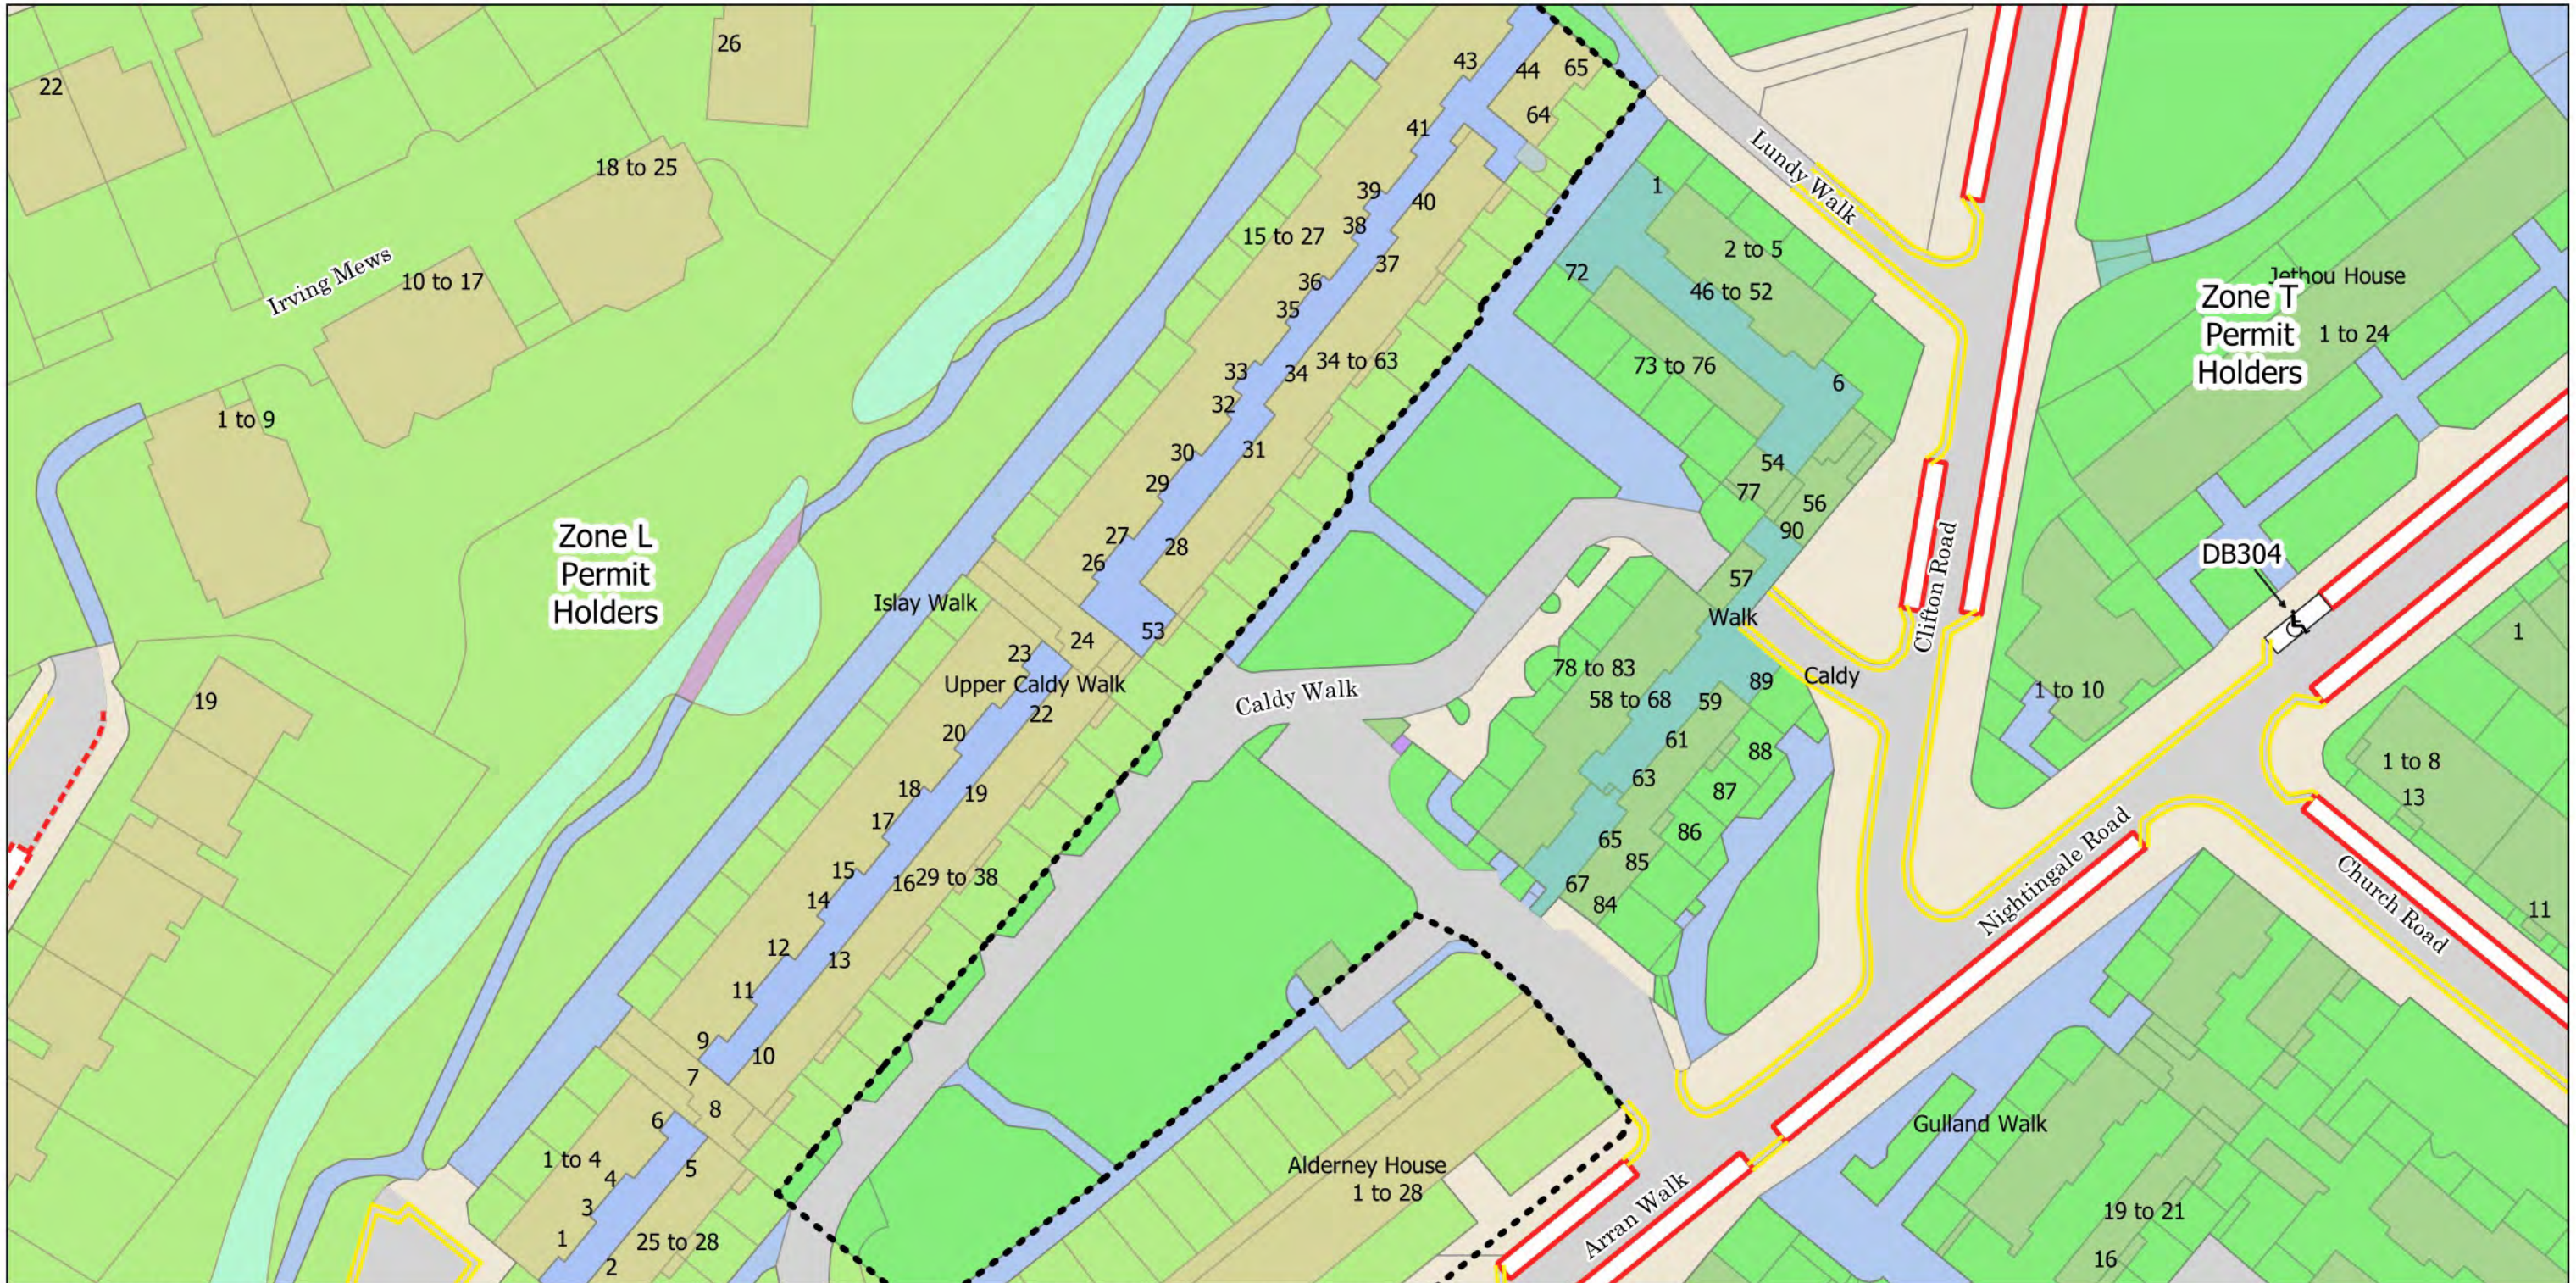

- No Waiting at any time
- No Waiting Mon-Fri 8.30am-6.30pm Sat 8.30am-1.30pm and match days
- Resident Permit Mon-Fri 8.30am-6.30pm Sat 8.30am-1.30pm and match days
- Resident Permit Mon-Fri 8.30am-6.30pm Sat 8.30am-1.30pm
- ♿ Dedicated Disabled Persons Parking Place
- Controlled Parking Zone Boundary