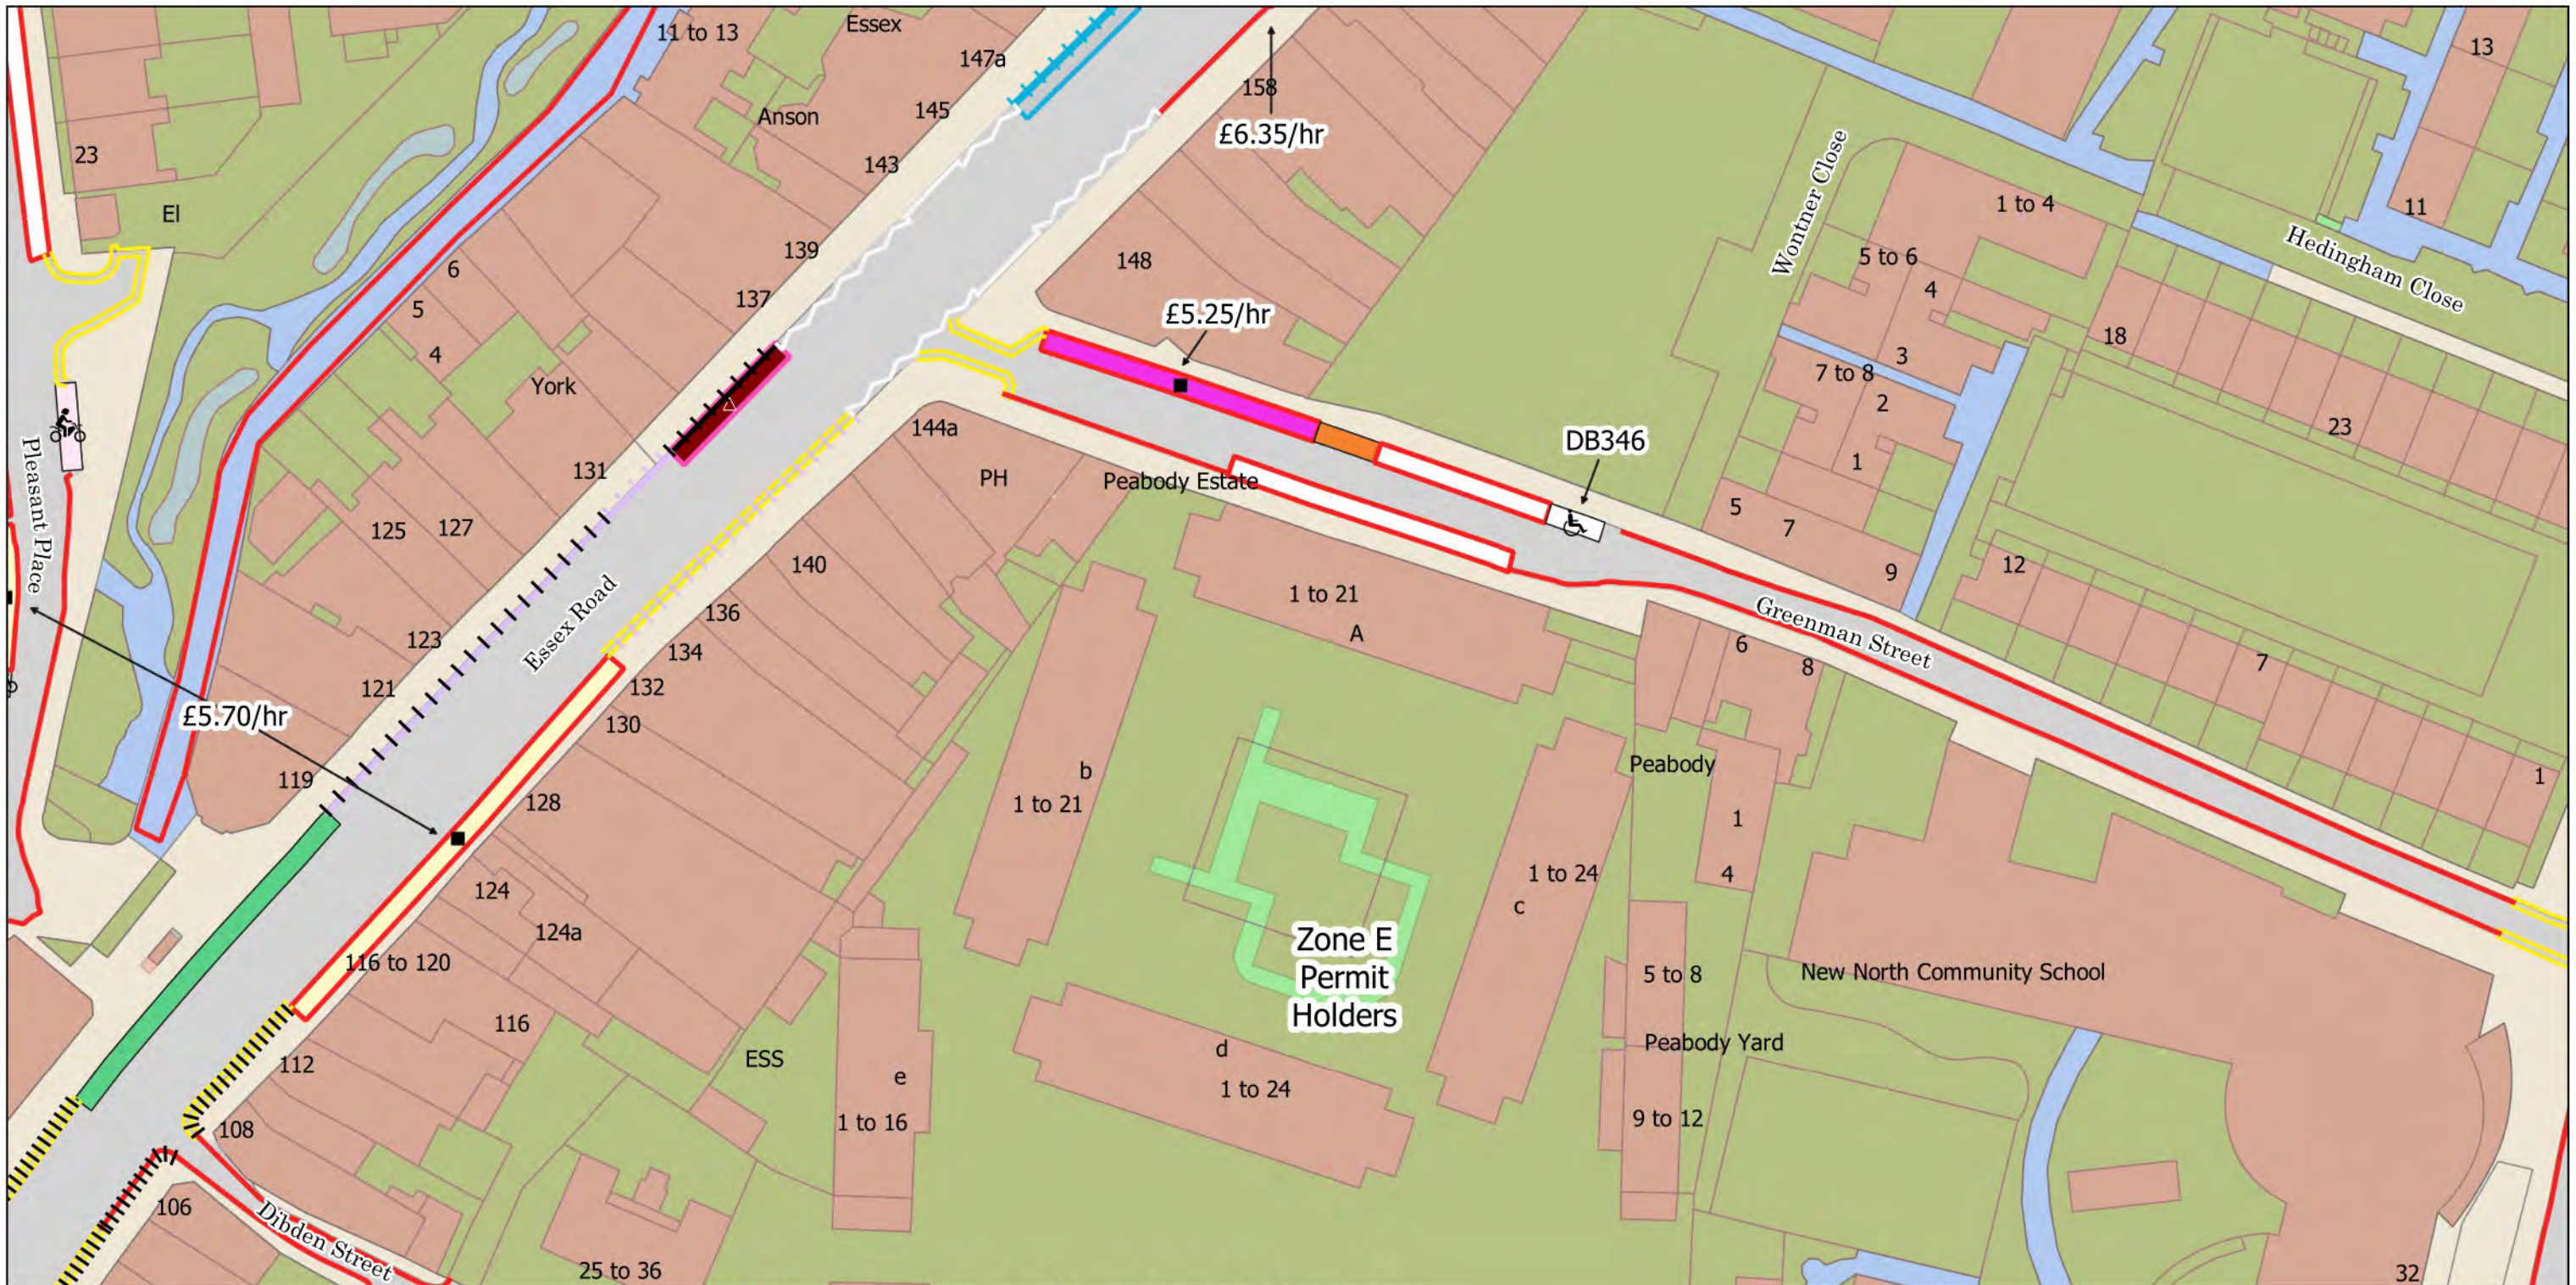

- No Stopping at any time
- ||||| No Loading at any time
- ||| No Loading Mon-Fri 7am-10am 4pm-7pm
- ||| No Loading Mon-Sat 7am-10am 4pm-7pm
- ||| No Loading Mon-Sat 7am-7pm
- No Waiting at any time
- No Waiting Mon-Fri 7am-10am 4pm-7pm
- No Waiting Mon-Fri 8.30am-6.30pm Sat 8.30am-1.30pm
- No Waiting Mon-Sat 7am-10am 4pm-7pm
- No Waiting Mon-Sat 7am-7pm
- 🏍️ Solo Motorcycle Parking Place
- 🚗 Resident Permit Mon-Fri 8.30am-6.30pm Sat 8.30am-1.30pm
- 🚚 Loading Bay Mon-Fri 10am-4pm Sat 7am-7pm 40 min Max Stay
- ♿️ Dedicated Disabled Persons Parking Place
- 🚗 Car Club Parking Place
- 🚌 Bus Stop
- 🚲 Bikehangar
- 📞 2h Pay by Phone (1h NR) or Business Permit Mon-Fri 8.30am-6.30pm Sat 8.30am-1.30pm
- 📞 2h Pay by Phone (1h NR) Mon-Fri 8.30am-6.30pm Sat 8.30am-1.30pm
- 📞 20 min Free Parking (2h NR) Mon-Sat 10am-4pm
- 📞 1h Pay by Phone (1h NR) Mon-Fri 8.30am-6.30pm Sat 8.30am-1.30pm