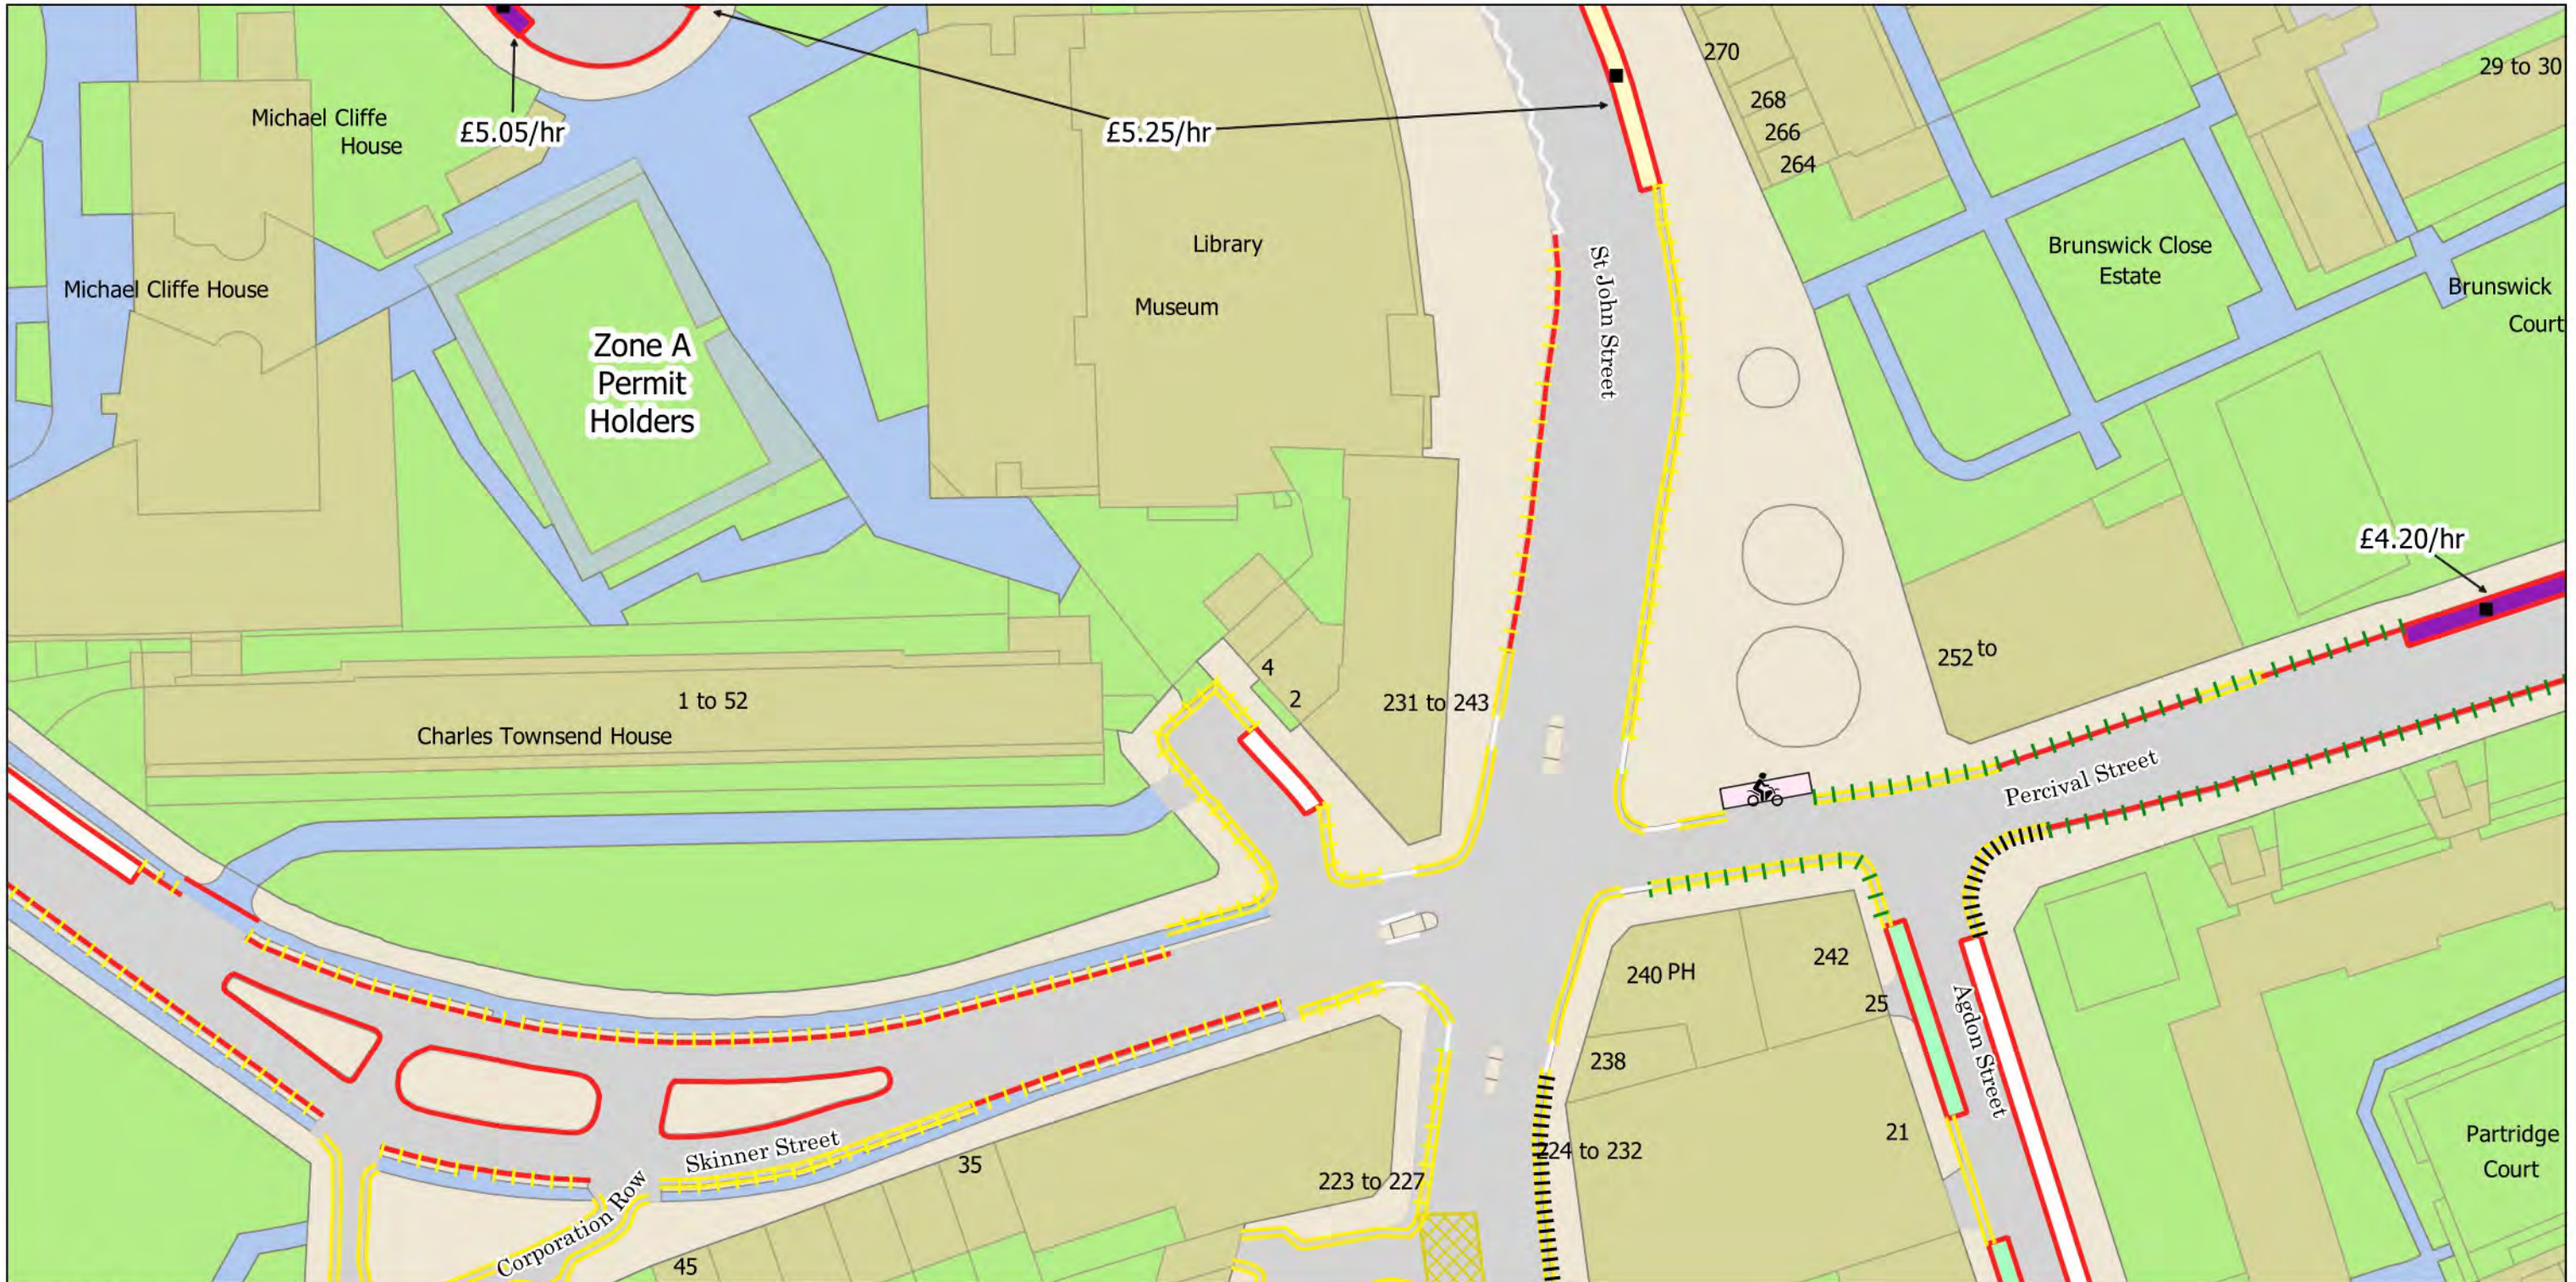

- No Stopping at any time
- ||||| No Loading at any time
- —|—|—| No Loading Mon-Fri 8.30am-6.30pm Sat 8.30am-1.30pm
- —|—|—| No Loading Mon-Fri 8.30am-9.30am 4.30pm-6.30pm
- —|—|—| No Waiting at any time
- —|—|—| No Waiting Mon-Fri 8.30am-6.30pm Sat 8.30am-1.30pm
- Solo Motorcycle Parking Place
- Resident Permit Mon-Fri 8.30am-6.30pm Sat 8.30am-1.30pm
- Permit Holder Bay Mon-Fri 8.30am-6.30pm Sat 8.30am-1.30pm
- 2h Pay by Phone (1h NR) or Permit Holders Mon-Fri 8.30am-6.30pm Sat 8.30am-1.30pm
- 2h Pay by Phone (1h NR) Mon-Fri 8.30am-6.30pm Sat 8.30am-1.30pm