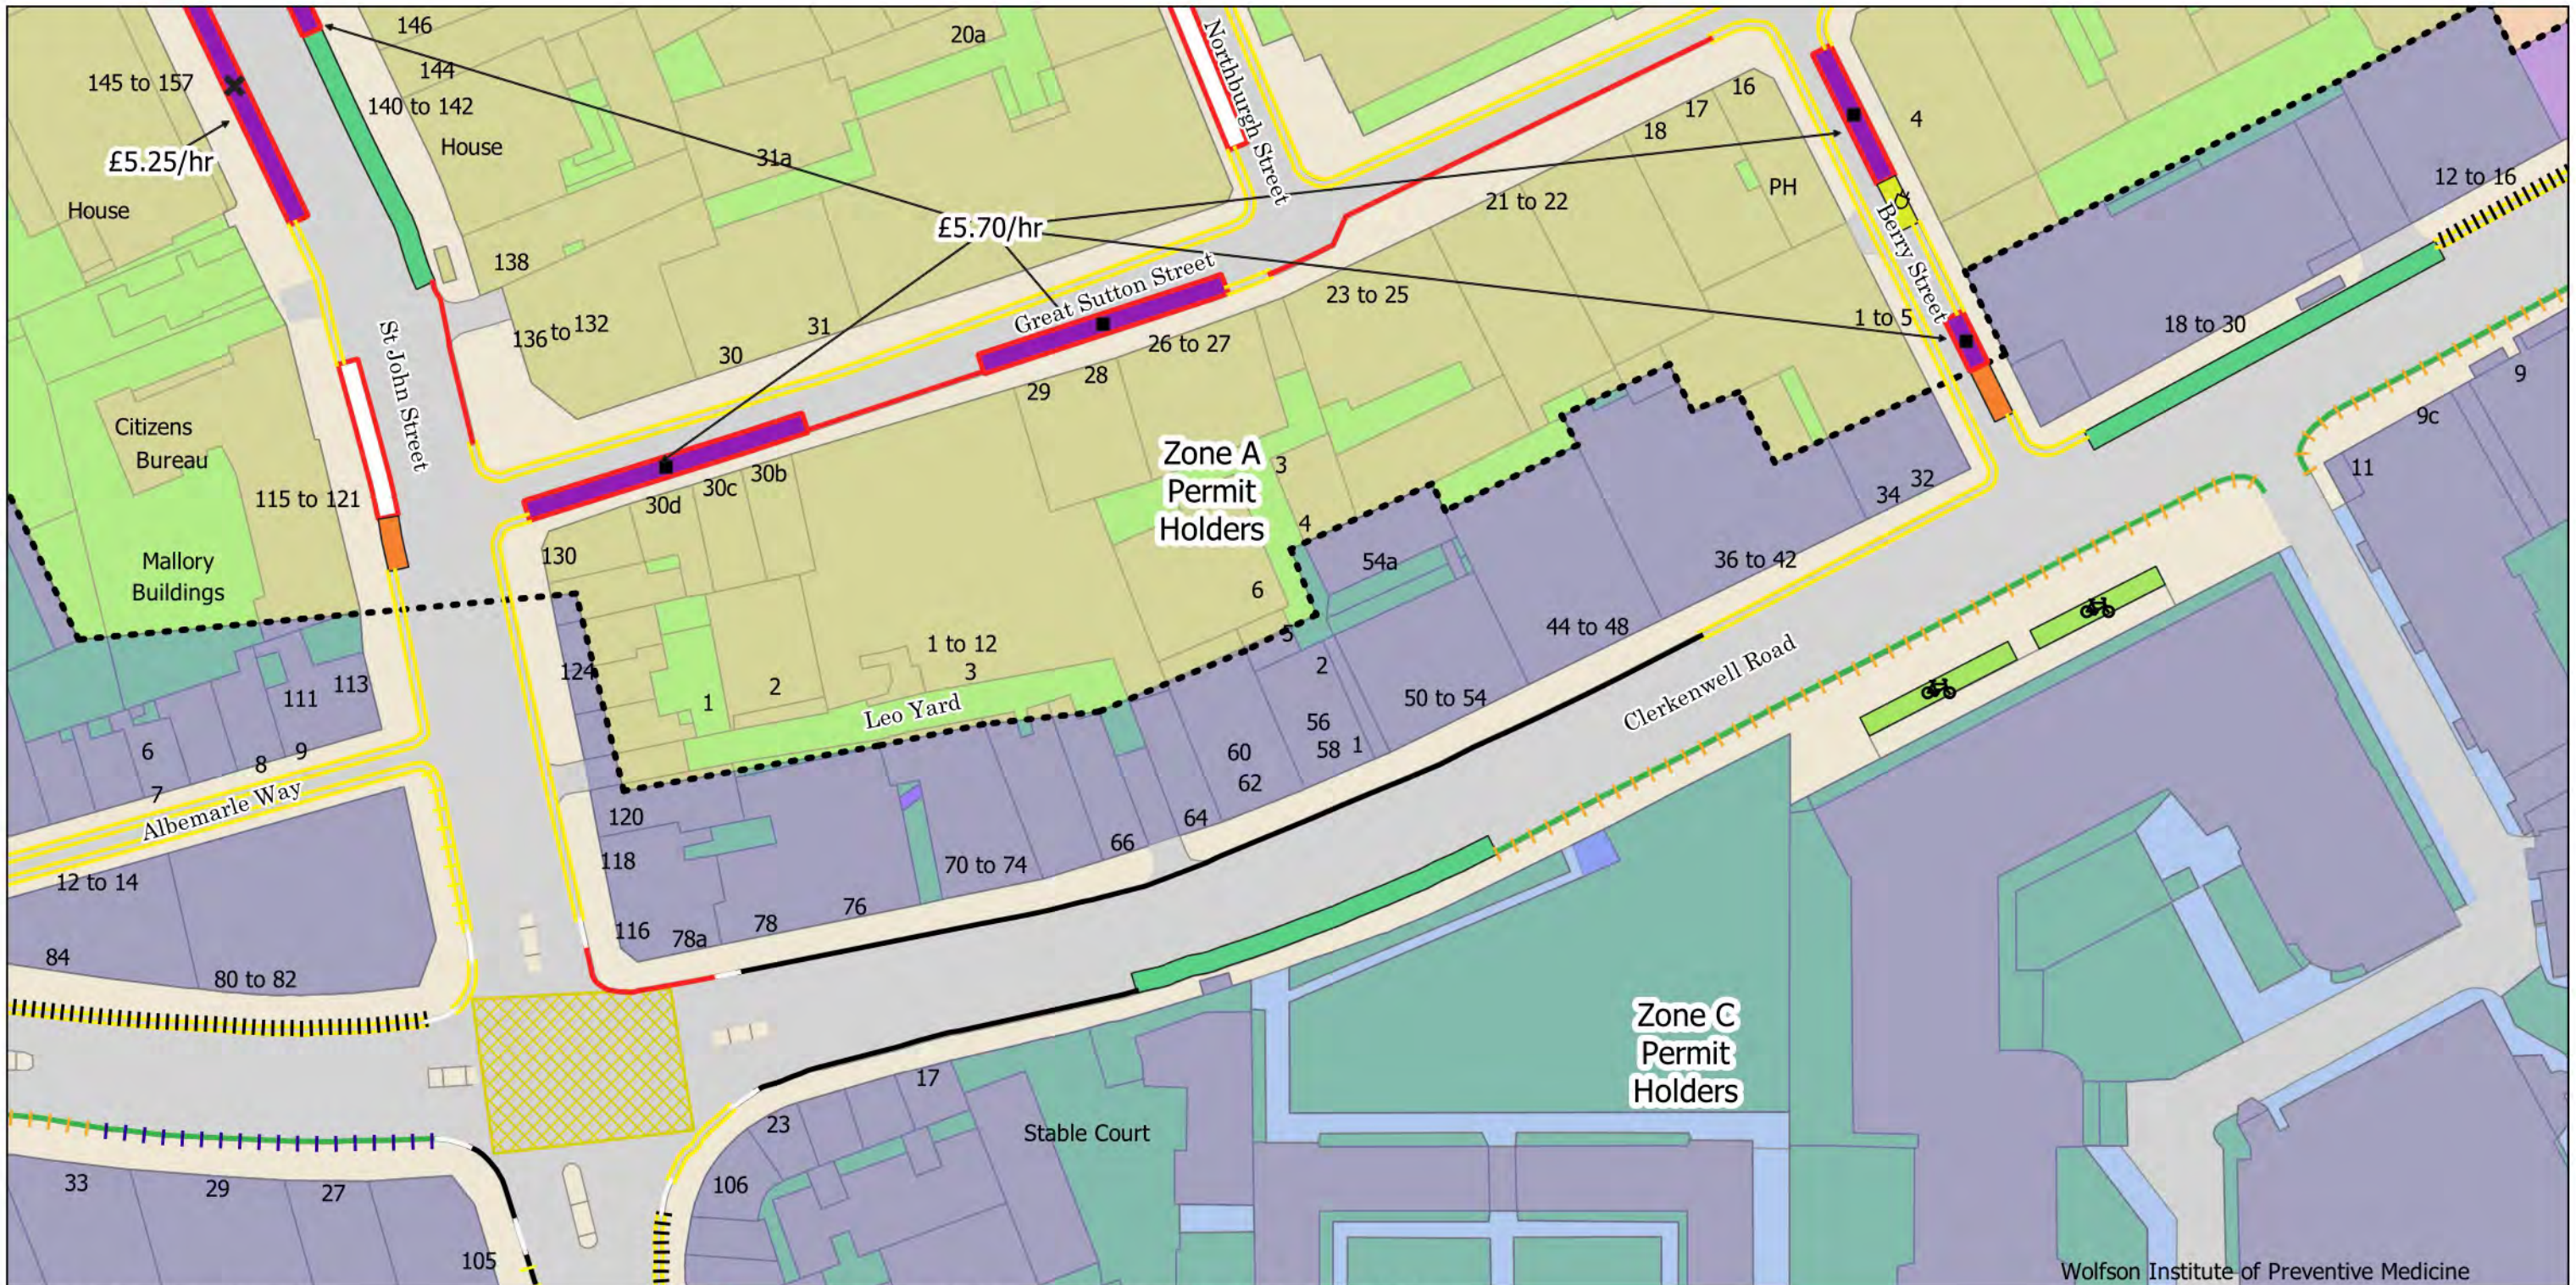

- No Stopping at any time
- ||||| No Loading at any time
- ||| No Loading Mon-Fri 8.30am-6.30pm Sat 8.30am-1.30pm
- || No Loading Mon-Fri 8am-7pm Sat 8am-1.30pm
- | | No Loading Mon-Fri 8am-10am 4pm-7pm Sat 8am-1.30pm
- No Waiting at any time
- No Waiting Mon-Fri 8.30am-6.30pm Sat 8.30am-1.30pm
- No Waiting Mon-Sat 8am-7pm
- No Waiting Mon-Sat at any time Sun 12am-6am
- Resident Permit Mon-Fri 8.30am-6.30pm Sat 8.30am-1.30pm
- ⚡ Electric Vehicle Charging Point Parking Place
- 🚲 Cycle Hire
- 🚗 Car Club Parking Place
- 🚌 Bus Stop
- ⌘ 4h Pay by Phone (1h NR) or Permit Holders Mon-Fri 8.30am-6.30pm Sat 8.30am-1.30pm
- ⌘ 2h Pay by Phone (1h NR) or Permit Holders Mon-Fri 8.30am-6.30pm Sat 8.30am-1.30pm
- ⋯ Controlled Parking Zone Boundary