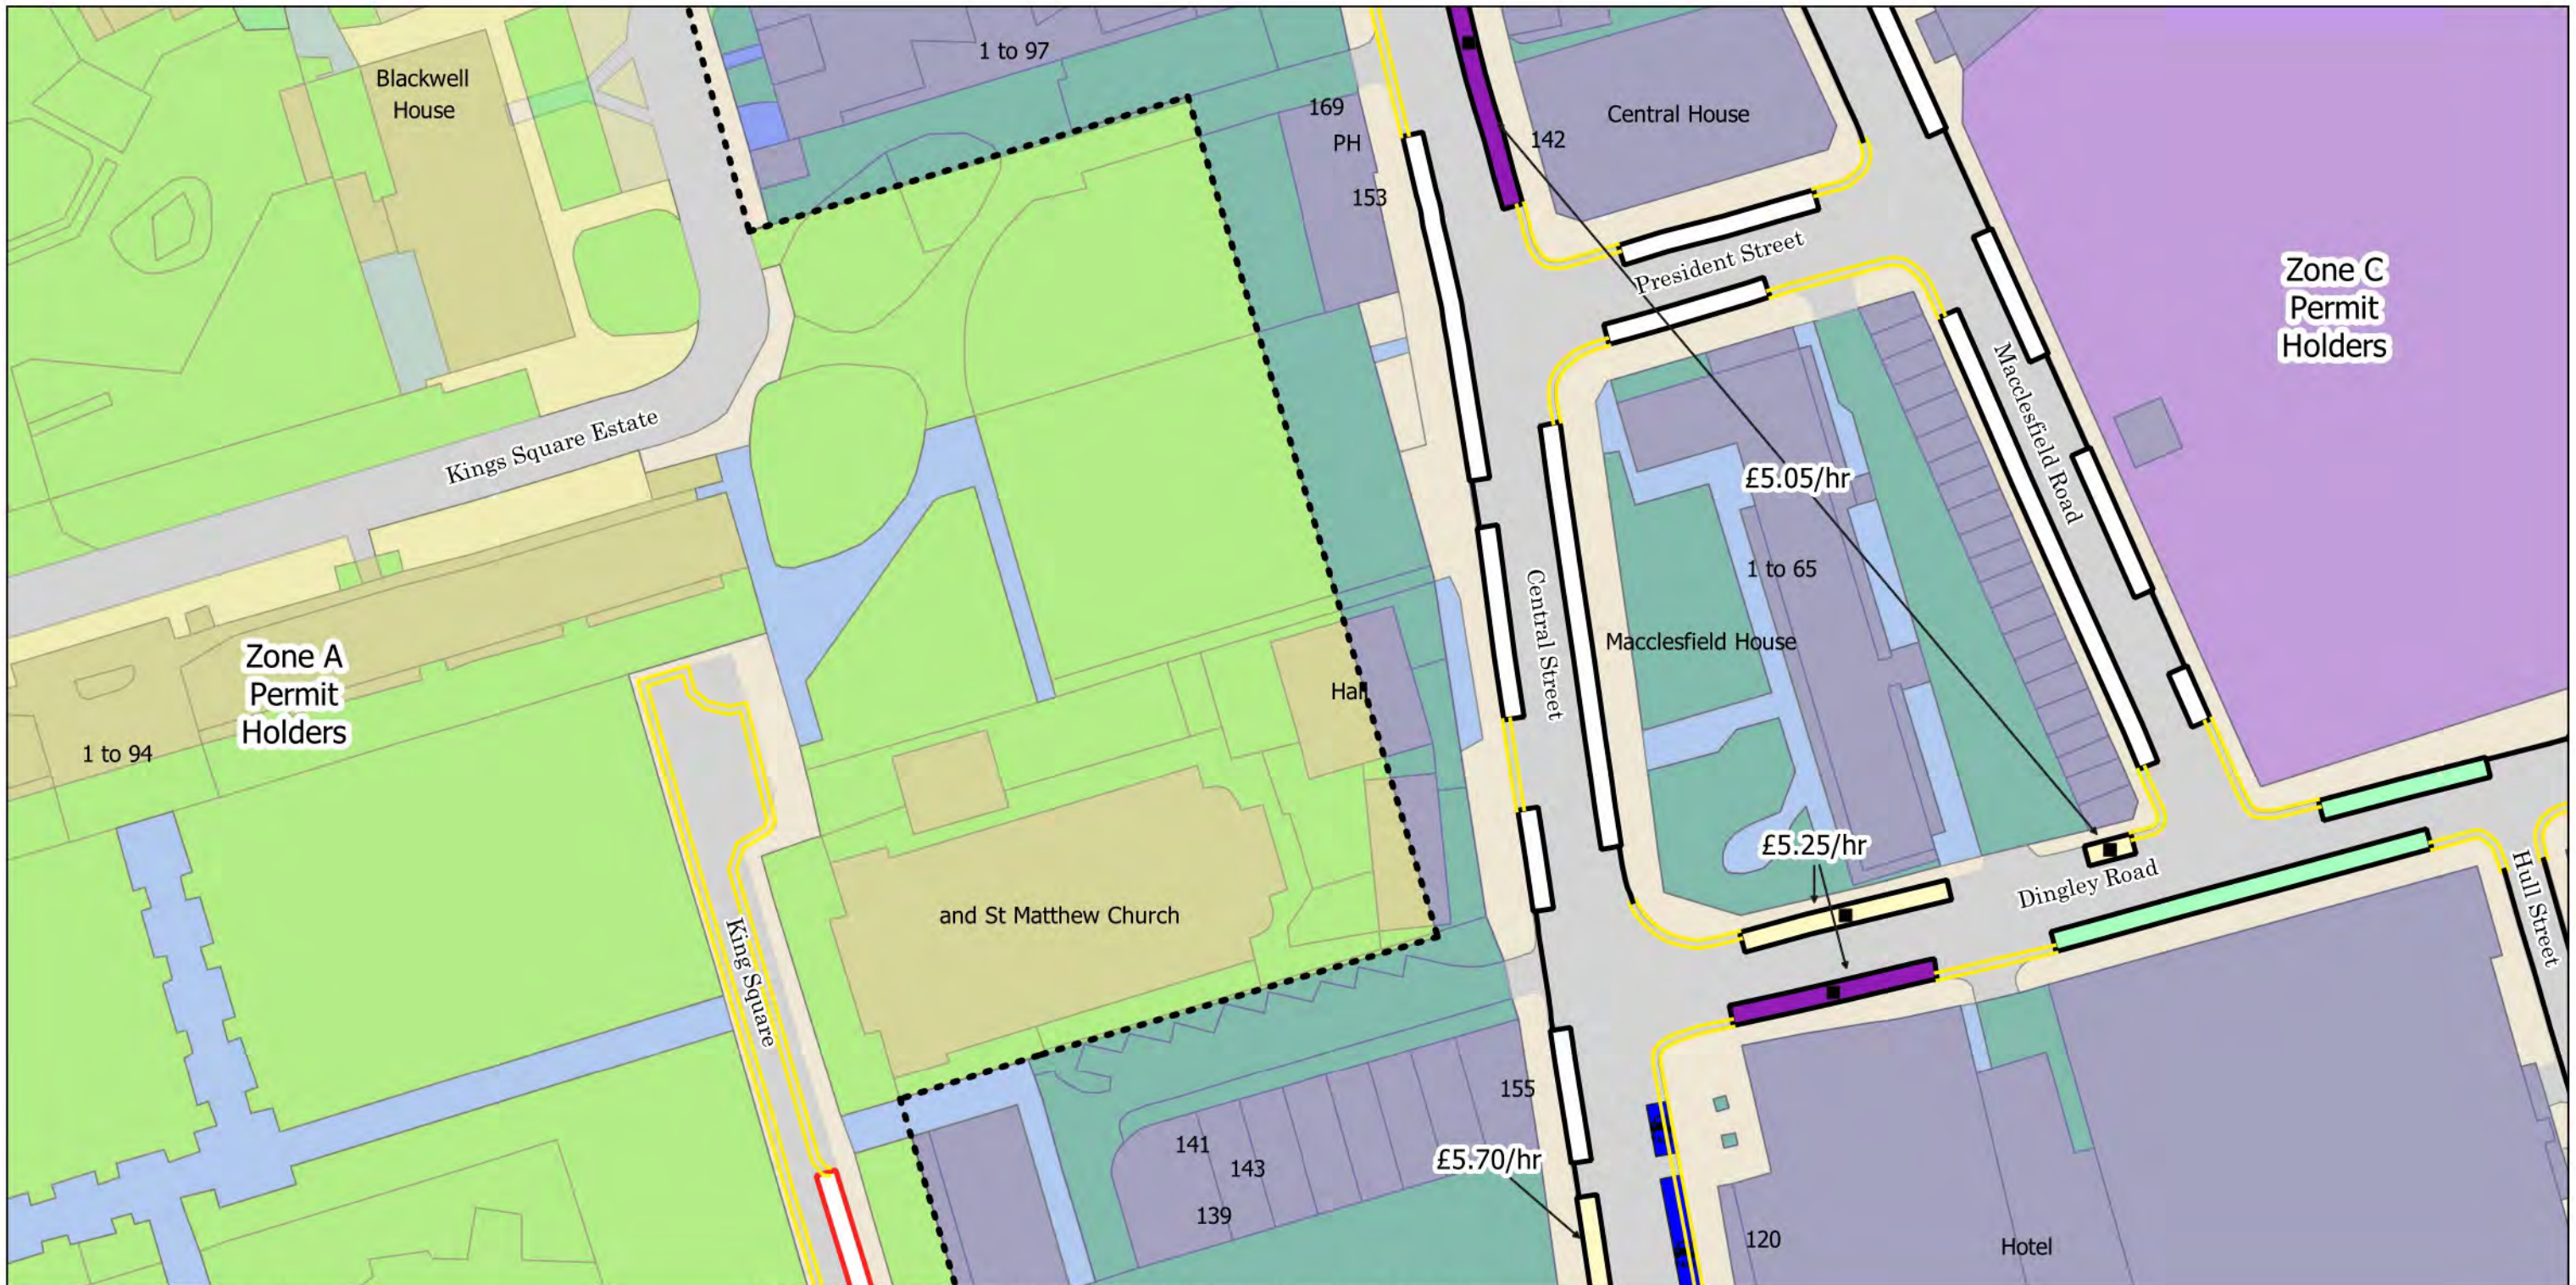

- No Waiting at any time
- No Waiting Mon-Sat at any time Sun 12am-6am
- Taxi Bay
- Resident Permit Mon-Sat at any time Sun 12am-6am
- Resident Permit Mon-Fri 8.30am-6.30pm Sat 8.30am-1.30pm
- Permit Holder Bay Mon-Sat at any time Sun 12am-6am
- 4h Pay by Phone (1h NR) Mon-Sat at any time Sun 12am-6am
- 2h Pay by Phone (1h NR) or Permit Holders Mon-Sat at any time Sun 12am-6am
- 2h Pay by Phone (1h NR) Mon-Sat at any time Sun 12am-6am
- Controlled Parking Zone Boundary