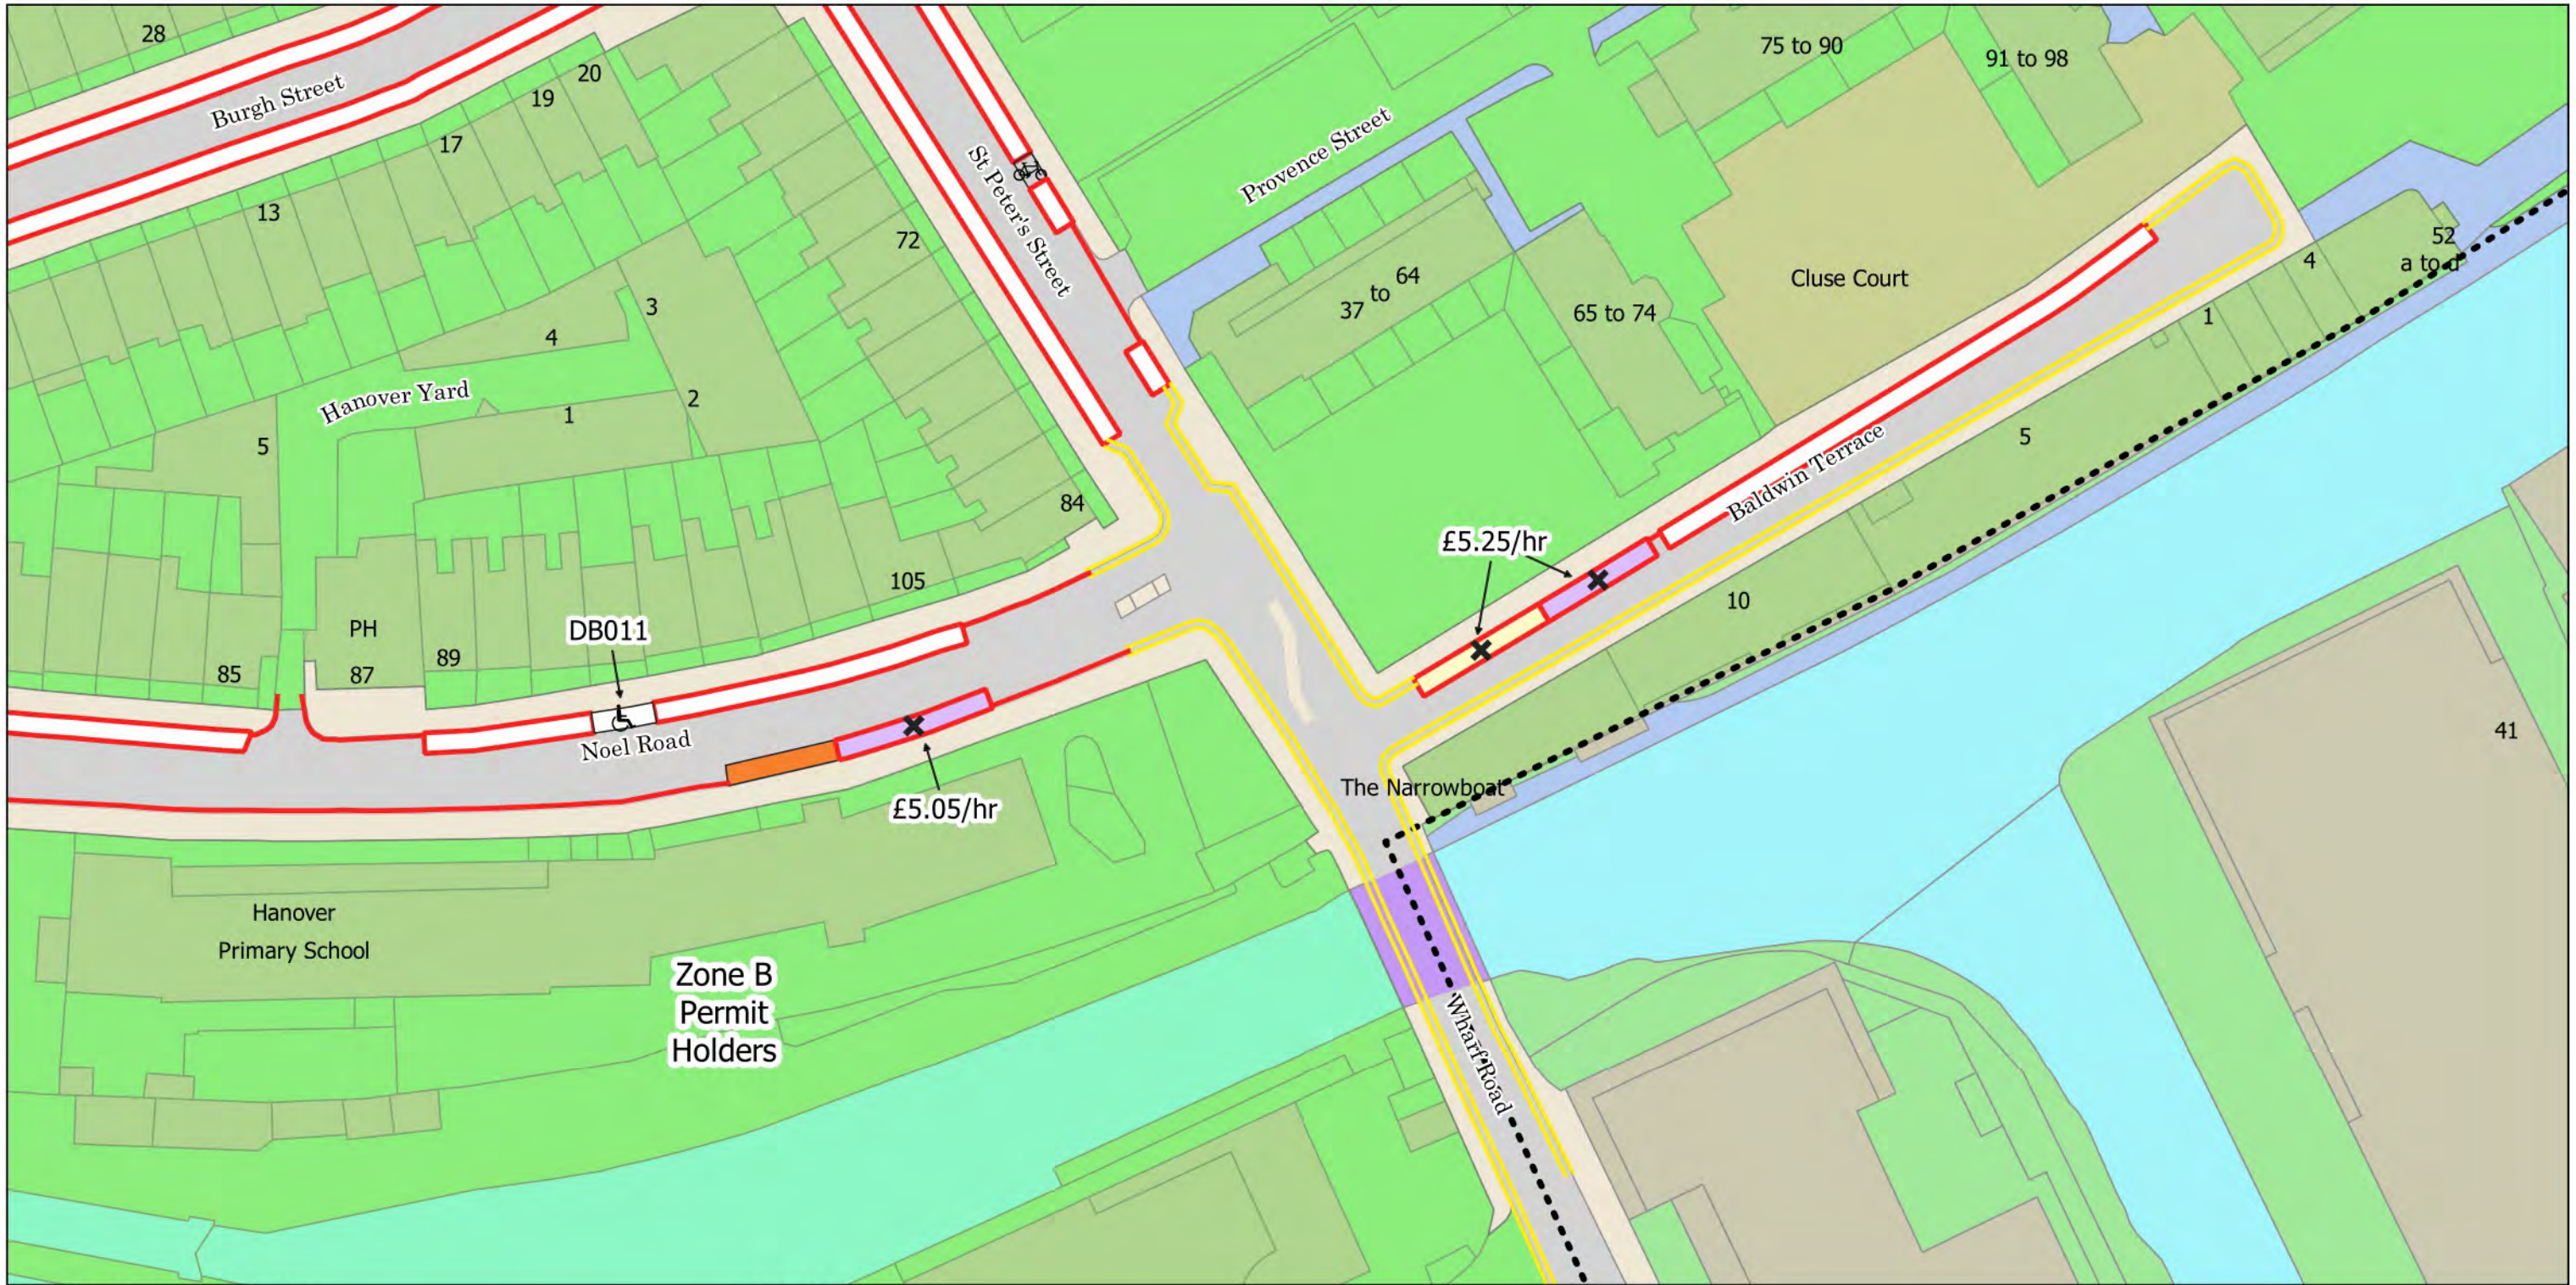

- No Waiting at any time
- No Waiting Mon-Fri 8.30am-6.30pm Sat 8.30am-1.30pm
- Resident Permit Mon-Fri 8.30am-6.30pm Sat 8.30am-1.30pm
- Dedicated Disabled Persons Parking Place
- Car Club Parking Place
- Bikehangar
- 4h Pay by Phone (1h NR) or Resident Permit Mon-Fri 8.30am-6.30pm Sat 8.30am-1.30pm
- 4h Pay by Phone (1h NR) Mon-Fri 8.30am-6.30pm Sat 8.30am-1.30pm
- Controlled Parking Zone Boundary

**Zone B
Permit
Holders**