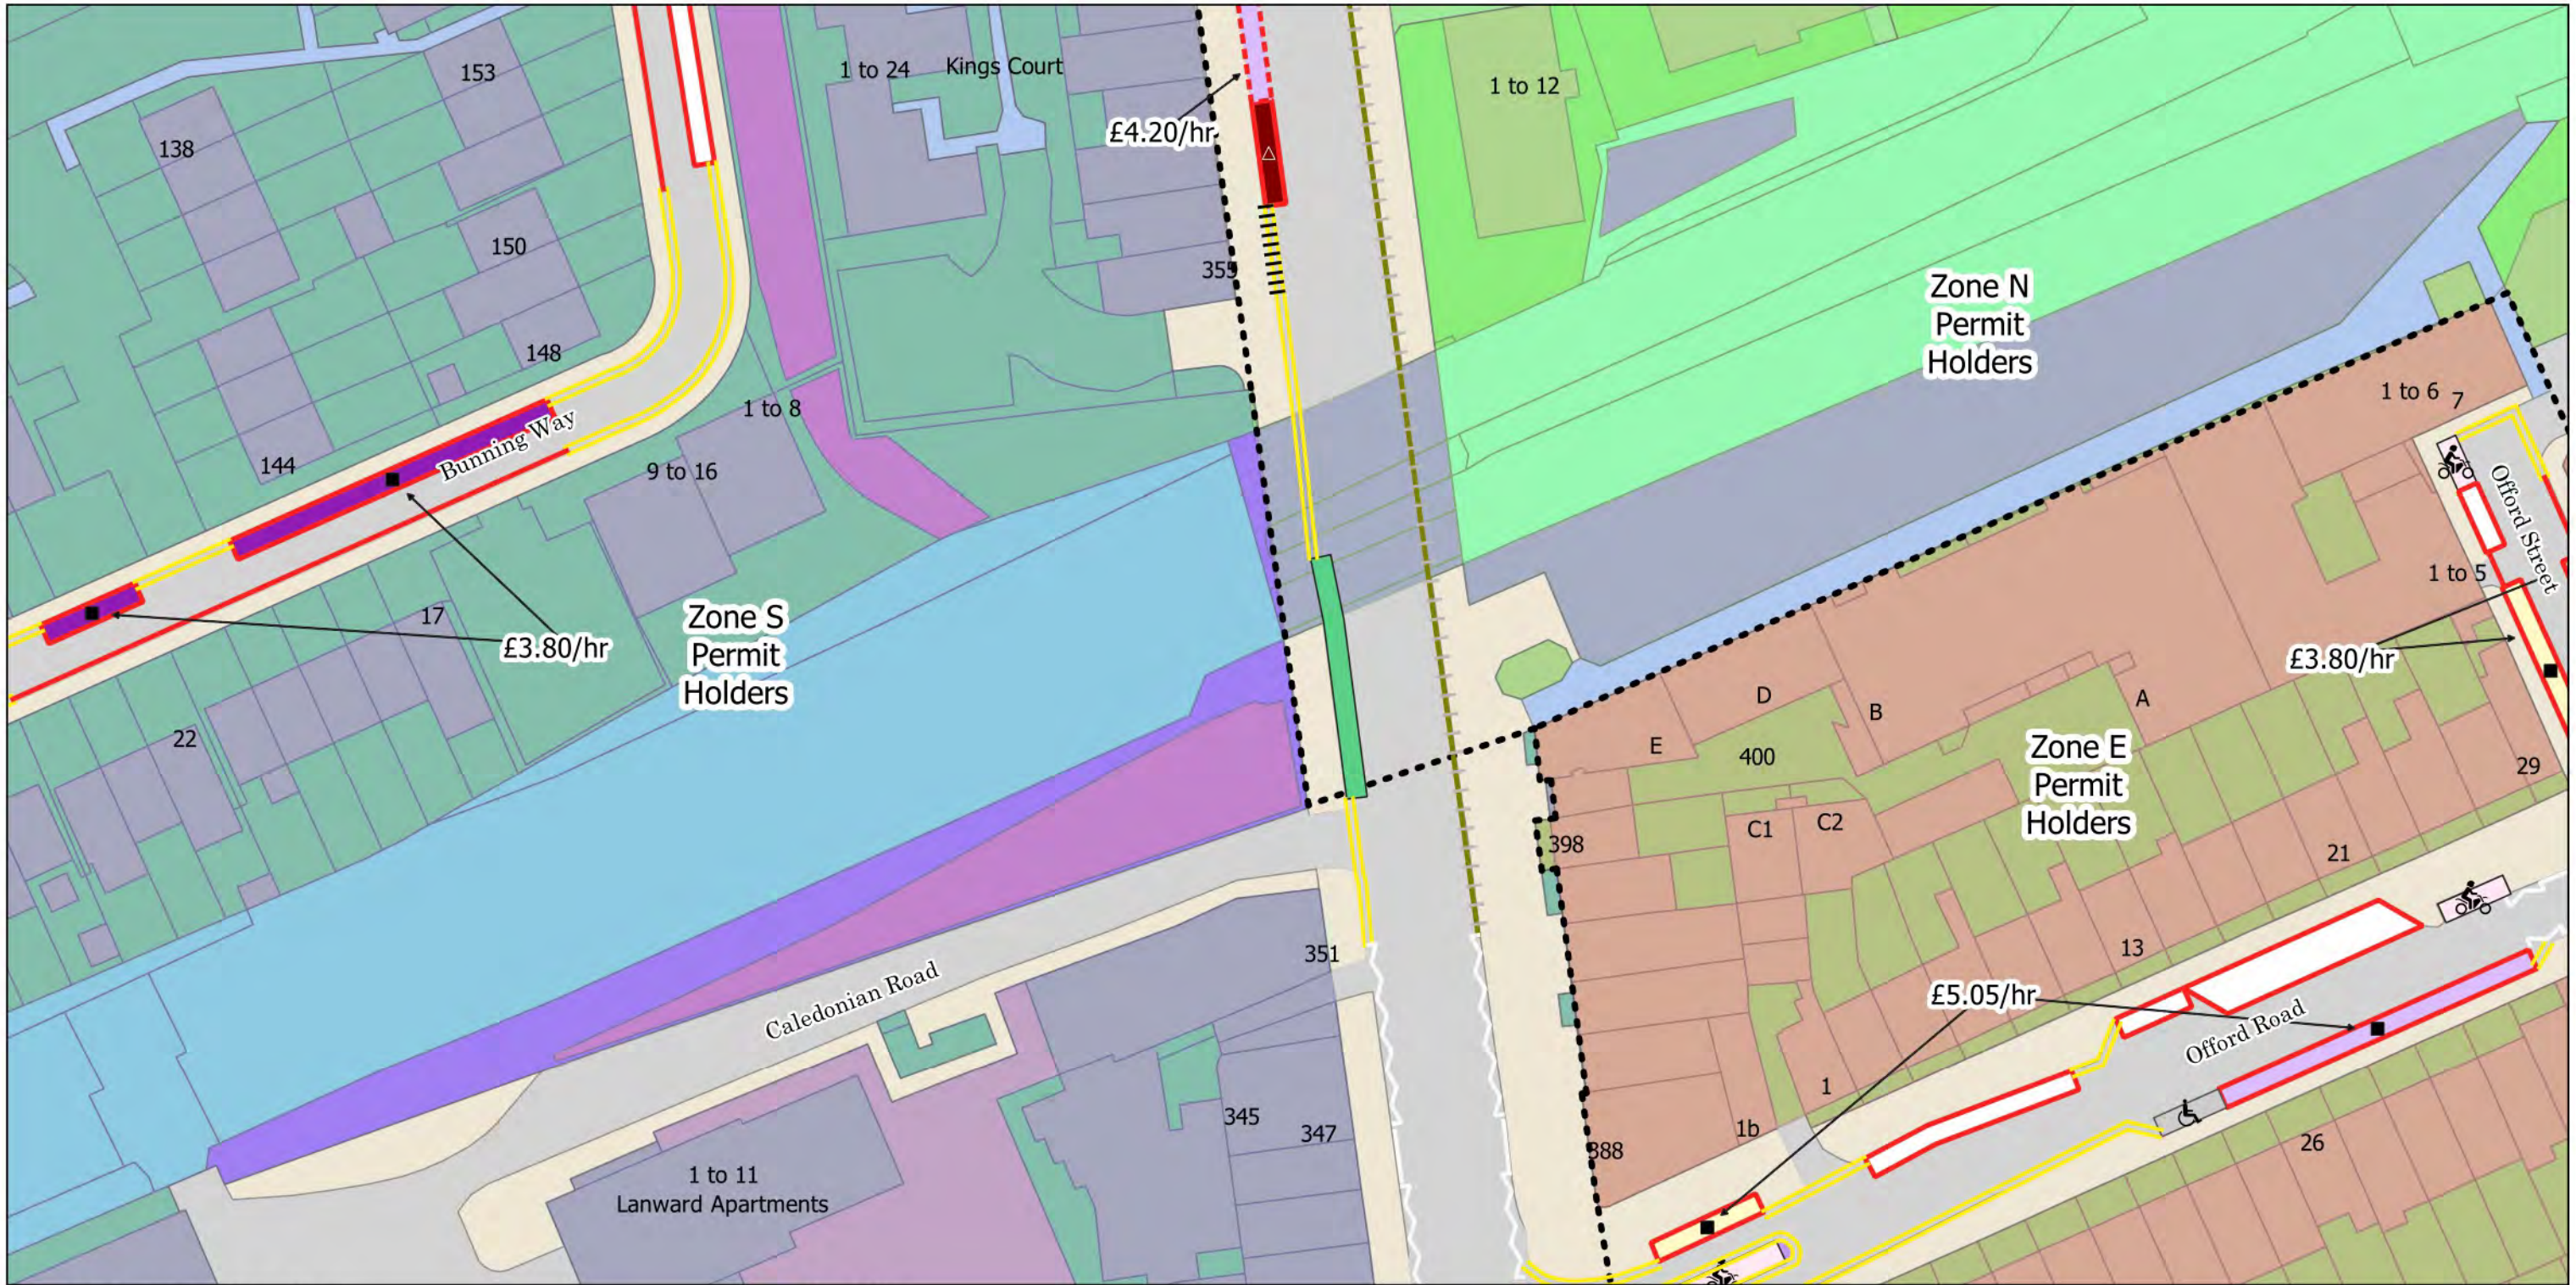

- No Stopping at any time
- ||||| No Loading at any time
- ||| No Loading Mon-Fri 8am-9.30am 4.30pm-6.30pm
- No Waiting at any time
- No Waiting Mon-Fri 8.30am-6.30pm Sat 8.30am-1.30pm
- No Waiting Mon-Sat 8am-6.30pm
- 🏍️ Solo Motorcycle Parking Place
- 🚗 Resident Permit Mon-Fri 8.30am-6.30pm Sat 8.30am-1.30pm
- ♿ Disabled Persons Parking Place
- 🚌 Bus Stop
- 📞 2h Pay by Phone (1h NR) or Resident Permit Mon-Fri 8.30am-6.30pm Sat 8.30am-1.30pm and match days
- 📞 2h Pay by Phone (1h NR) or Resident Permit Mon-Fri 8.30am-6.30pm Sat 8.30am-1.30pm
- 📞 2h Pay by Phone (1h NR) or Permit Holders Mon-Fri 8.30am-6.30pm Sat 8.30am-1.30pm
- 📞 2h Pay by Phone (1h NR) Mon-Fri 8.30am-6.30pm Sat 8.30am-1.30pm
- ⏰ 20 min Free Parking (2h NR) Mon-Fri 8.30am-6.30pm Sat 8.30am-1.30pm
- ⋯ Controlled Parking Zone Boundary