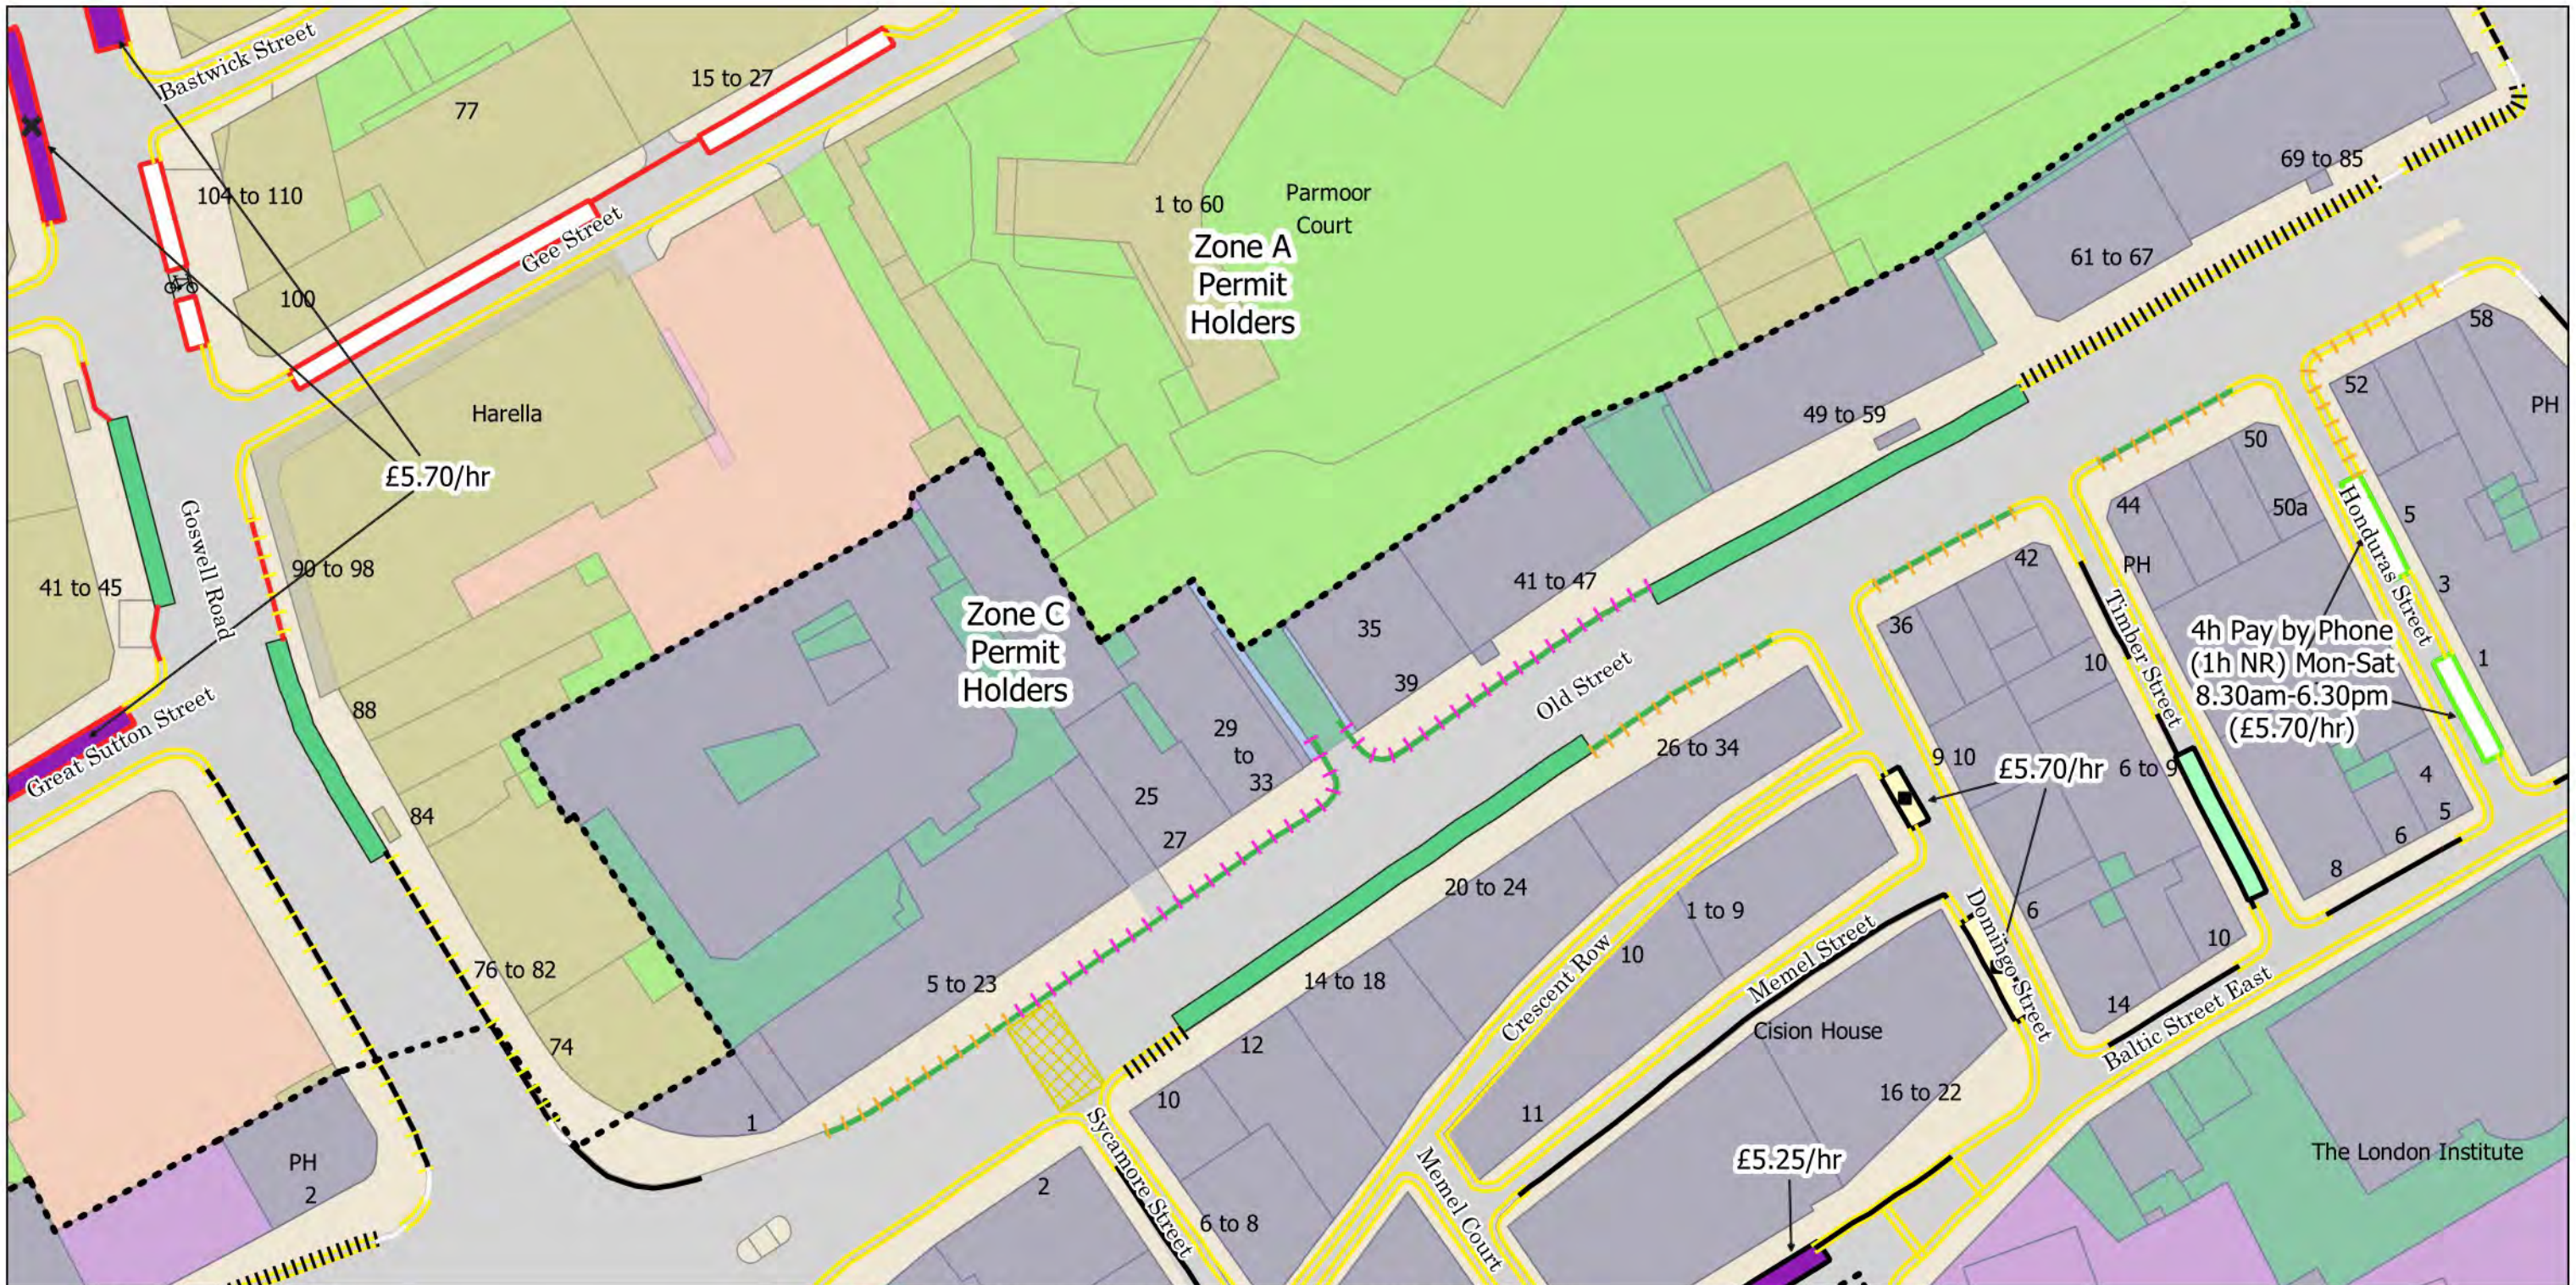

- No Stopping at any time
- ||||| No Loading at any time
- ||| No Loading Mon-Fri 8.30am-6.30pm Sat 8.30am-1.30pm
- || No Loading Mon-Fri 8am-7pm Sat 8am-1.30pm
- || No Loading Mon-Fri 8am-10am 4pm-7pm
- No Waiting at any time
- No Waiting Mon-Fri 8.30am-6.30pm Sat 8.30am-1.30pm
- No Waiting Mon-Sat 8am-7pm
- No Waiting Mon-Sat at any time Sun 12am-6am
- Resident Permit Mon-Sat 12am-8.30am 6.30pm-12am Sun 12am-6am
- Resident Permit Mon-Fri 8.30am-6.30pm Sat 8.30am-1.30pm
- Permit Holder Bay Mon-Sat at any time Sun 12am-6am
- Bus Stop
- 4h Pay by Phone (1h NR) or Permit Holders Mon-Fri 8.30am-6.30pm Sat 8.30am-1.30pm
- 2h Pay by Phone (1h NR) or Permit Holders Mon-Sat at any time Sun 12am-6am
- 2h Pay by Phone (1h NR) or Permit Holders Mon-Fri 8.30am-6.30pm Sat 8.30am-1.30pm
- 2h Pay by Phone (1h NR) Mon-Sat at any time Sun 12am-6am
- Bikehangar
- Controlled Parking Zone Boundary