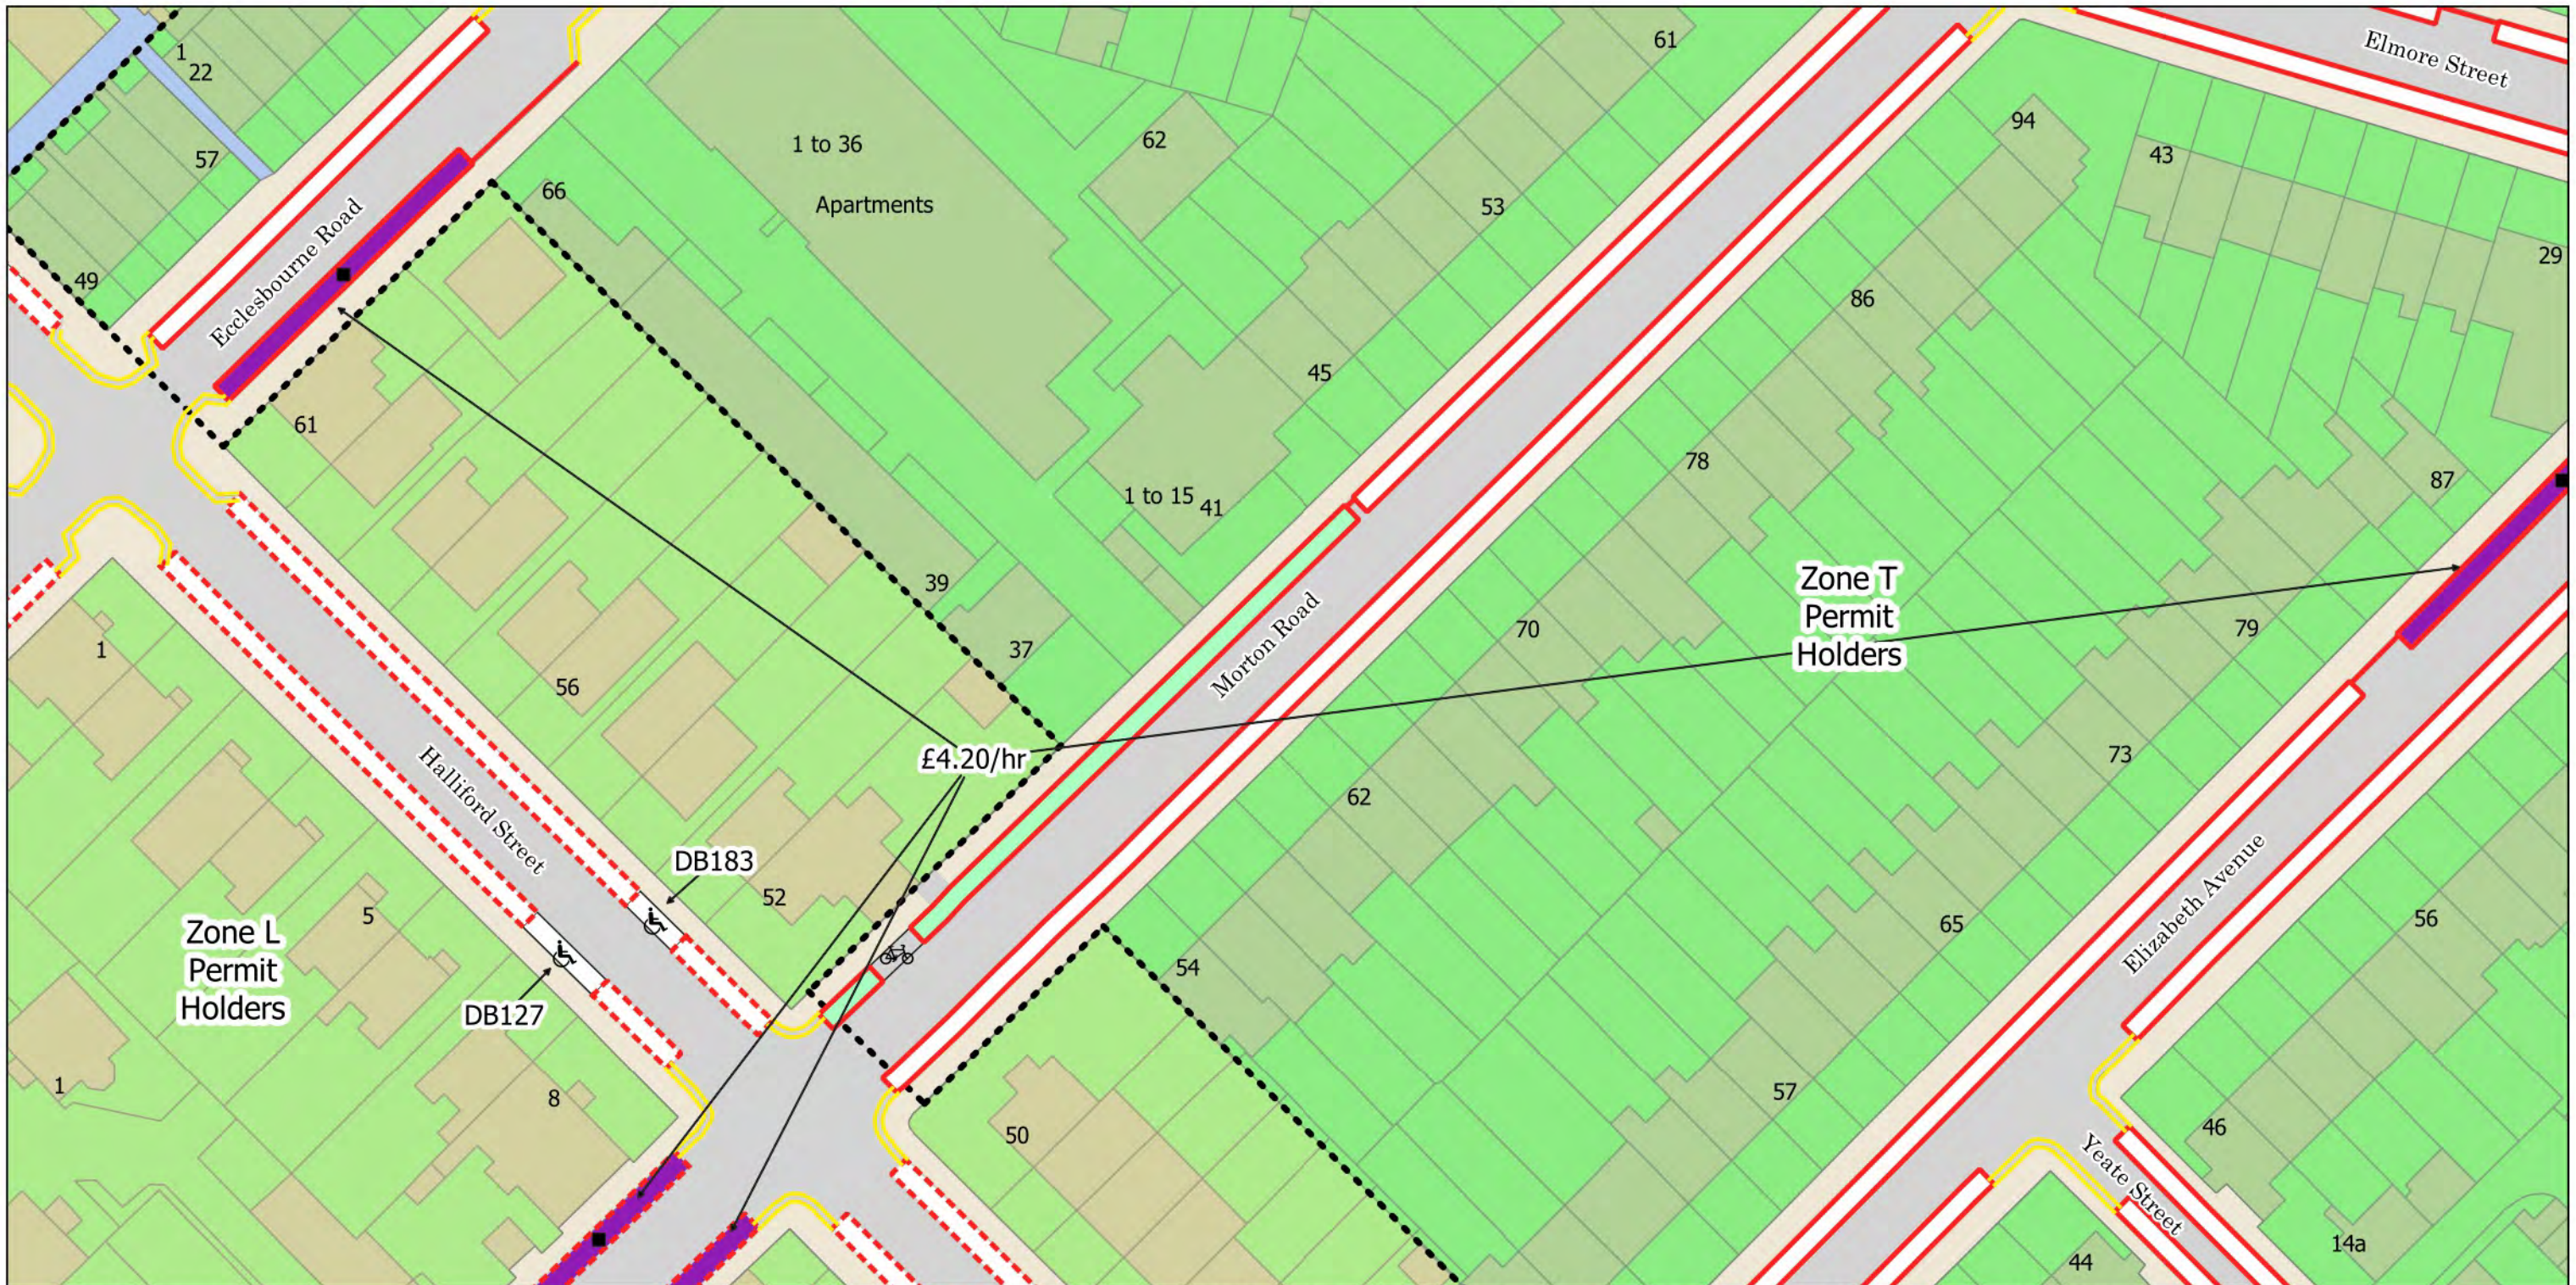

- No Waiting at any time
- No Waiting Mon-Fri 8.30am-6.30pm Sat 8.30am-1.30pm
- Resident Permit Mon-Fri 8.30am-6.30pm Sat 8.30am-1.30pm and match days
- Resident Permit Mon-Fri 8.30am-6.30pm Sat 8.30am-1.30pm
- Permit Holder Bay Mon-Fri 8.30am-6.30pm Sat 8.30am-1.30pm
- ♿ Dedicated Disabled Persons Parking Place
- 2h Pay by Phone (1h NR) or Permit Holders Mon-Fri 8.30am-6.30pm Sat 8.30am-1.30pm and match days
- 2h Pay by Phone (1h NR) or Permit Holders Mon-Fri 8.30am-6.30pm Sat 8.30am-1.30pm
- 🚲 Bikehangar
- Controlled Parking Zone Boundary