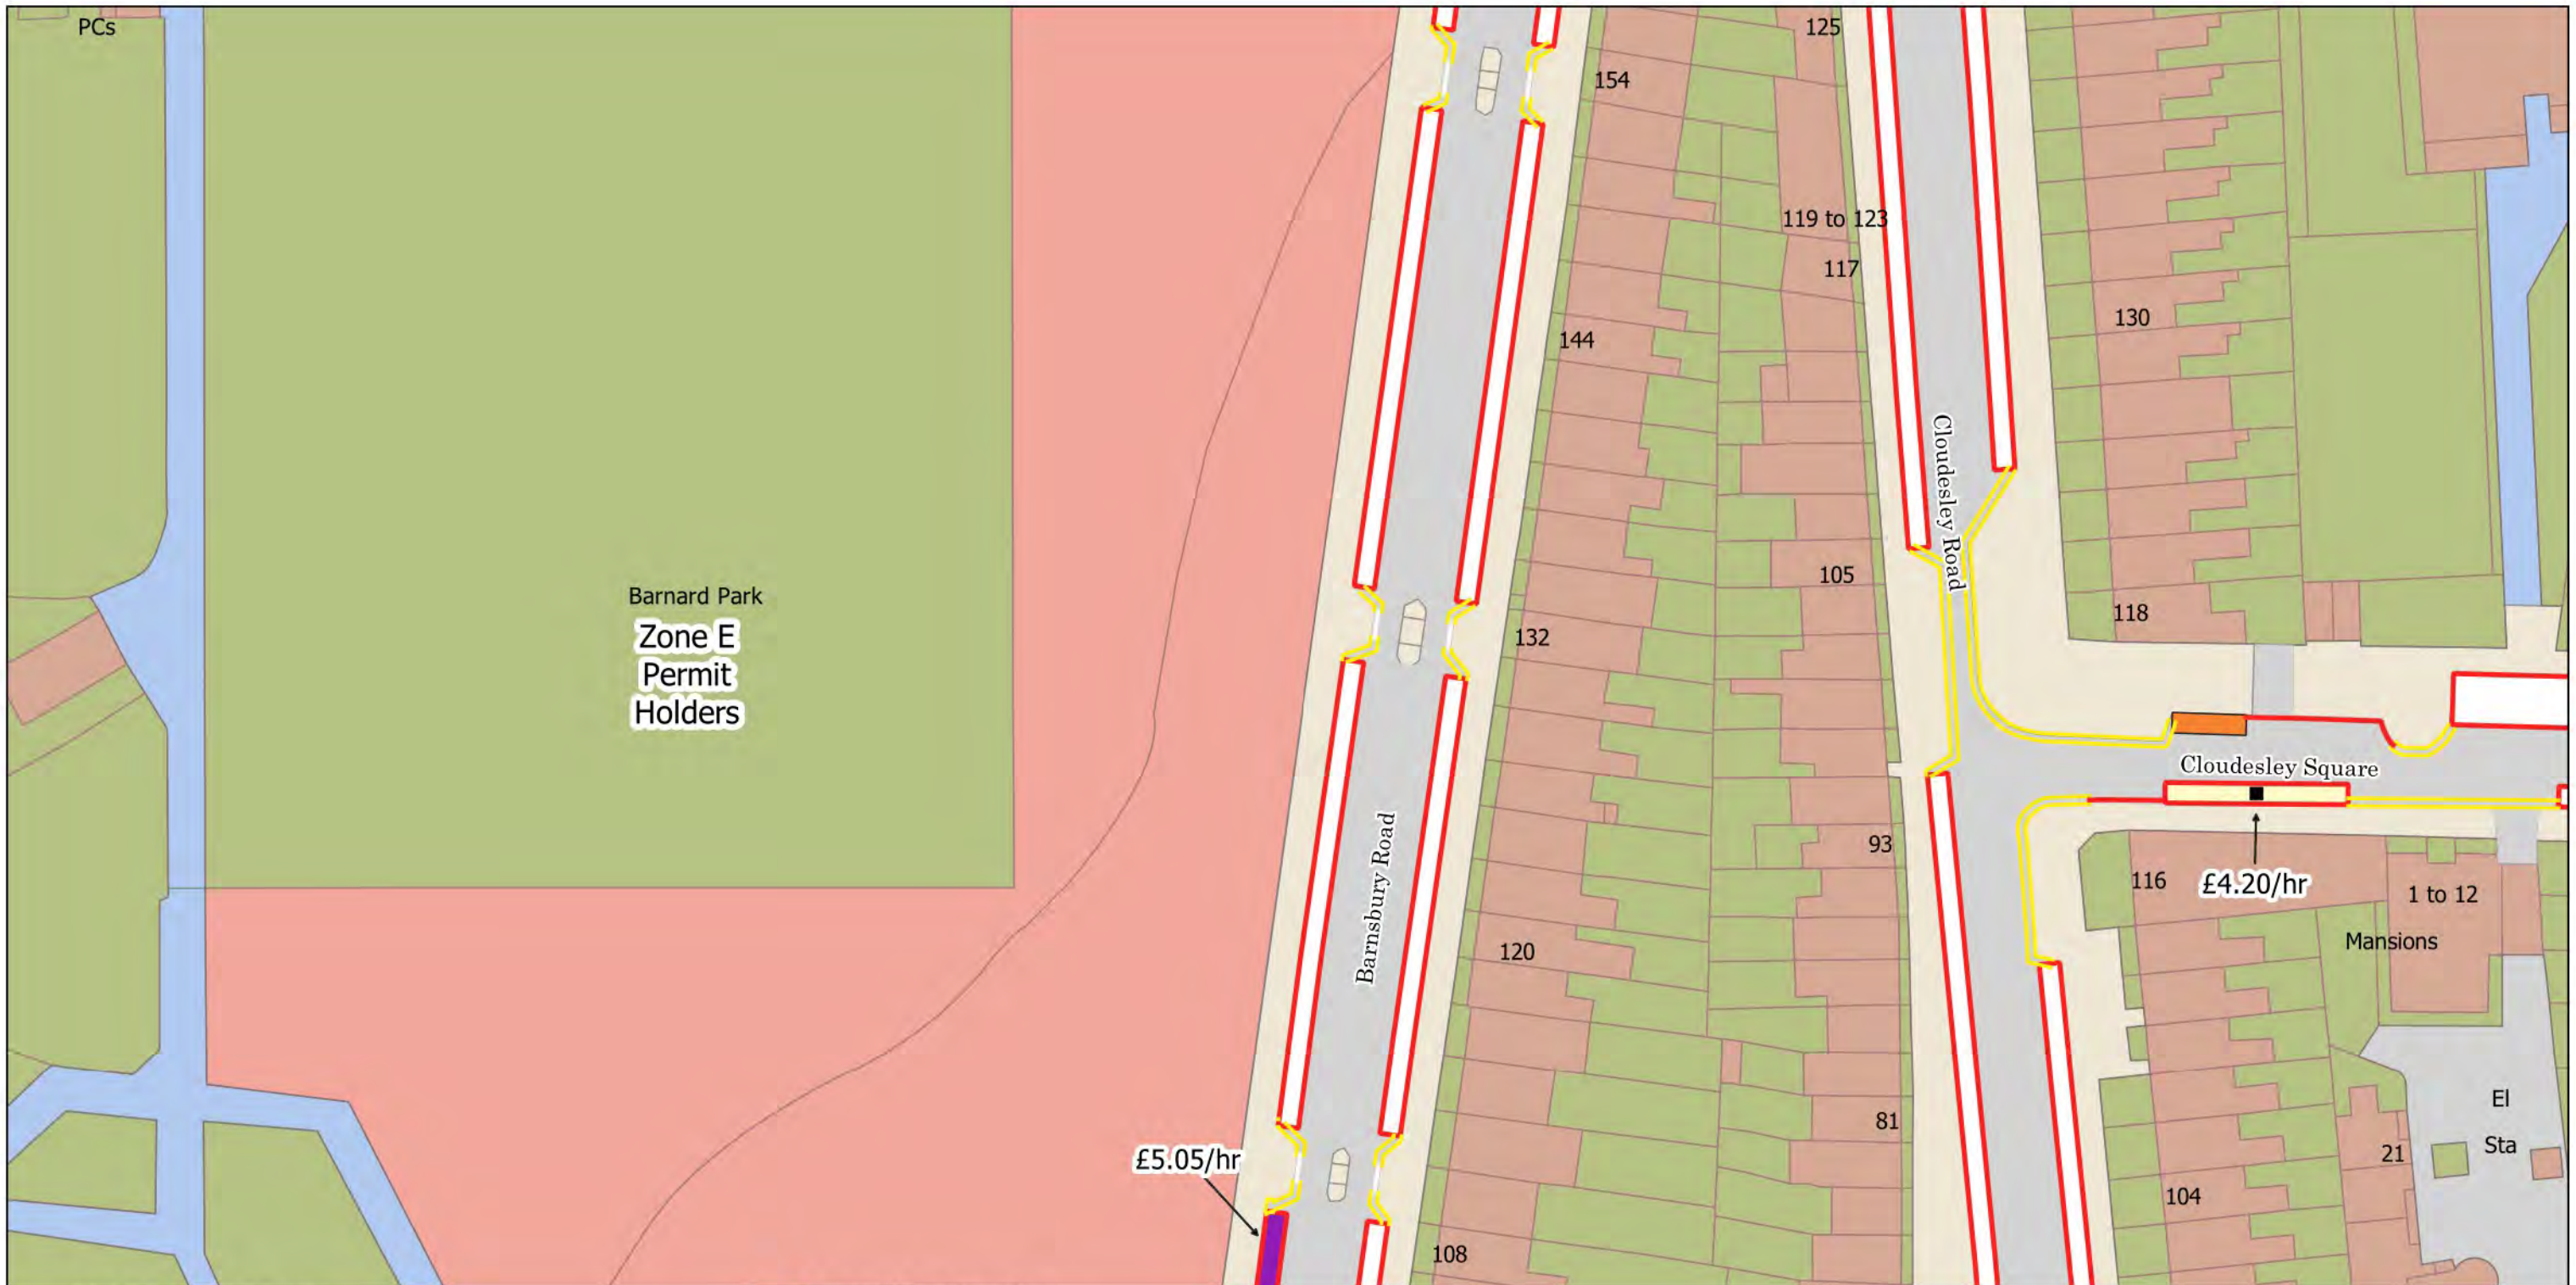

- No Stopping at any time
- No Waiting at any time
- No Waiting Mon-Fri 8.30am-6.30pm Sat 8.30am-1.30pm
- Resident Permit Mon-Fri 8.30am-6.30pm Sat 8.30am-1.30pm
- Car Club Parking Place
- 2h Pay by Phone (1h NR) or Permit Holders Mon-Fri 8.30am-6.30pm Sat 8.30am-1.30pm
- 2h Pay by Phone (1h NR) Mon-Fri 8.30am-6.30pm Sat 8.30am-1.30pm