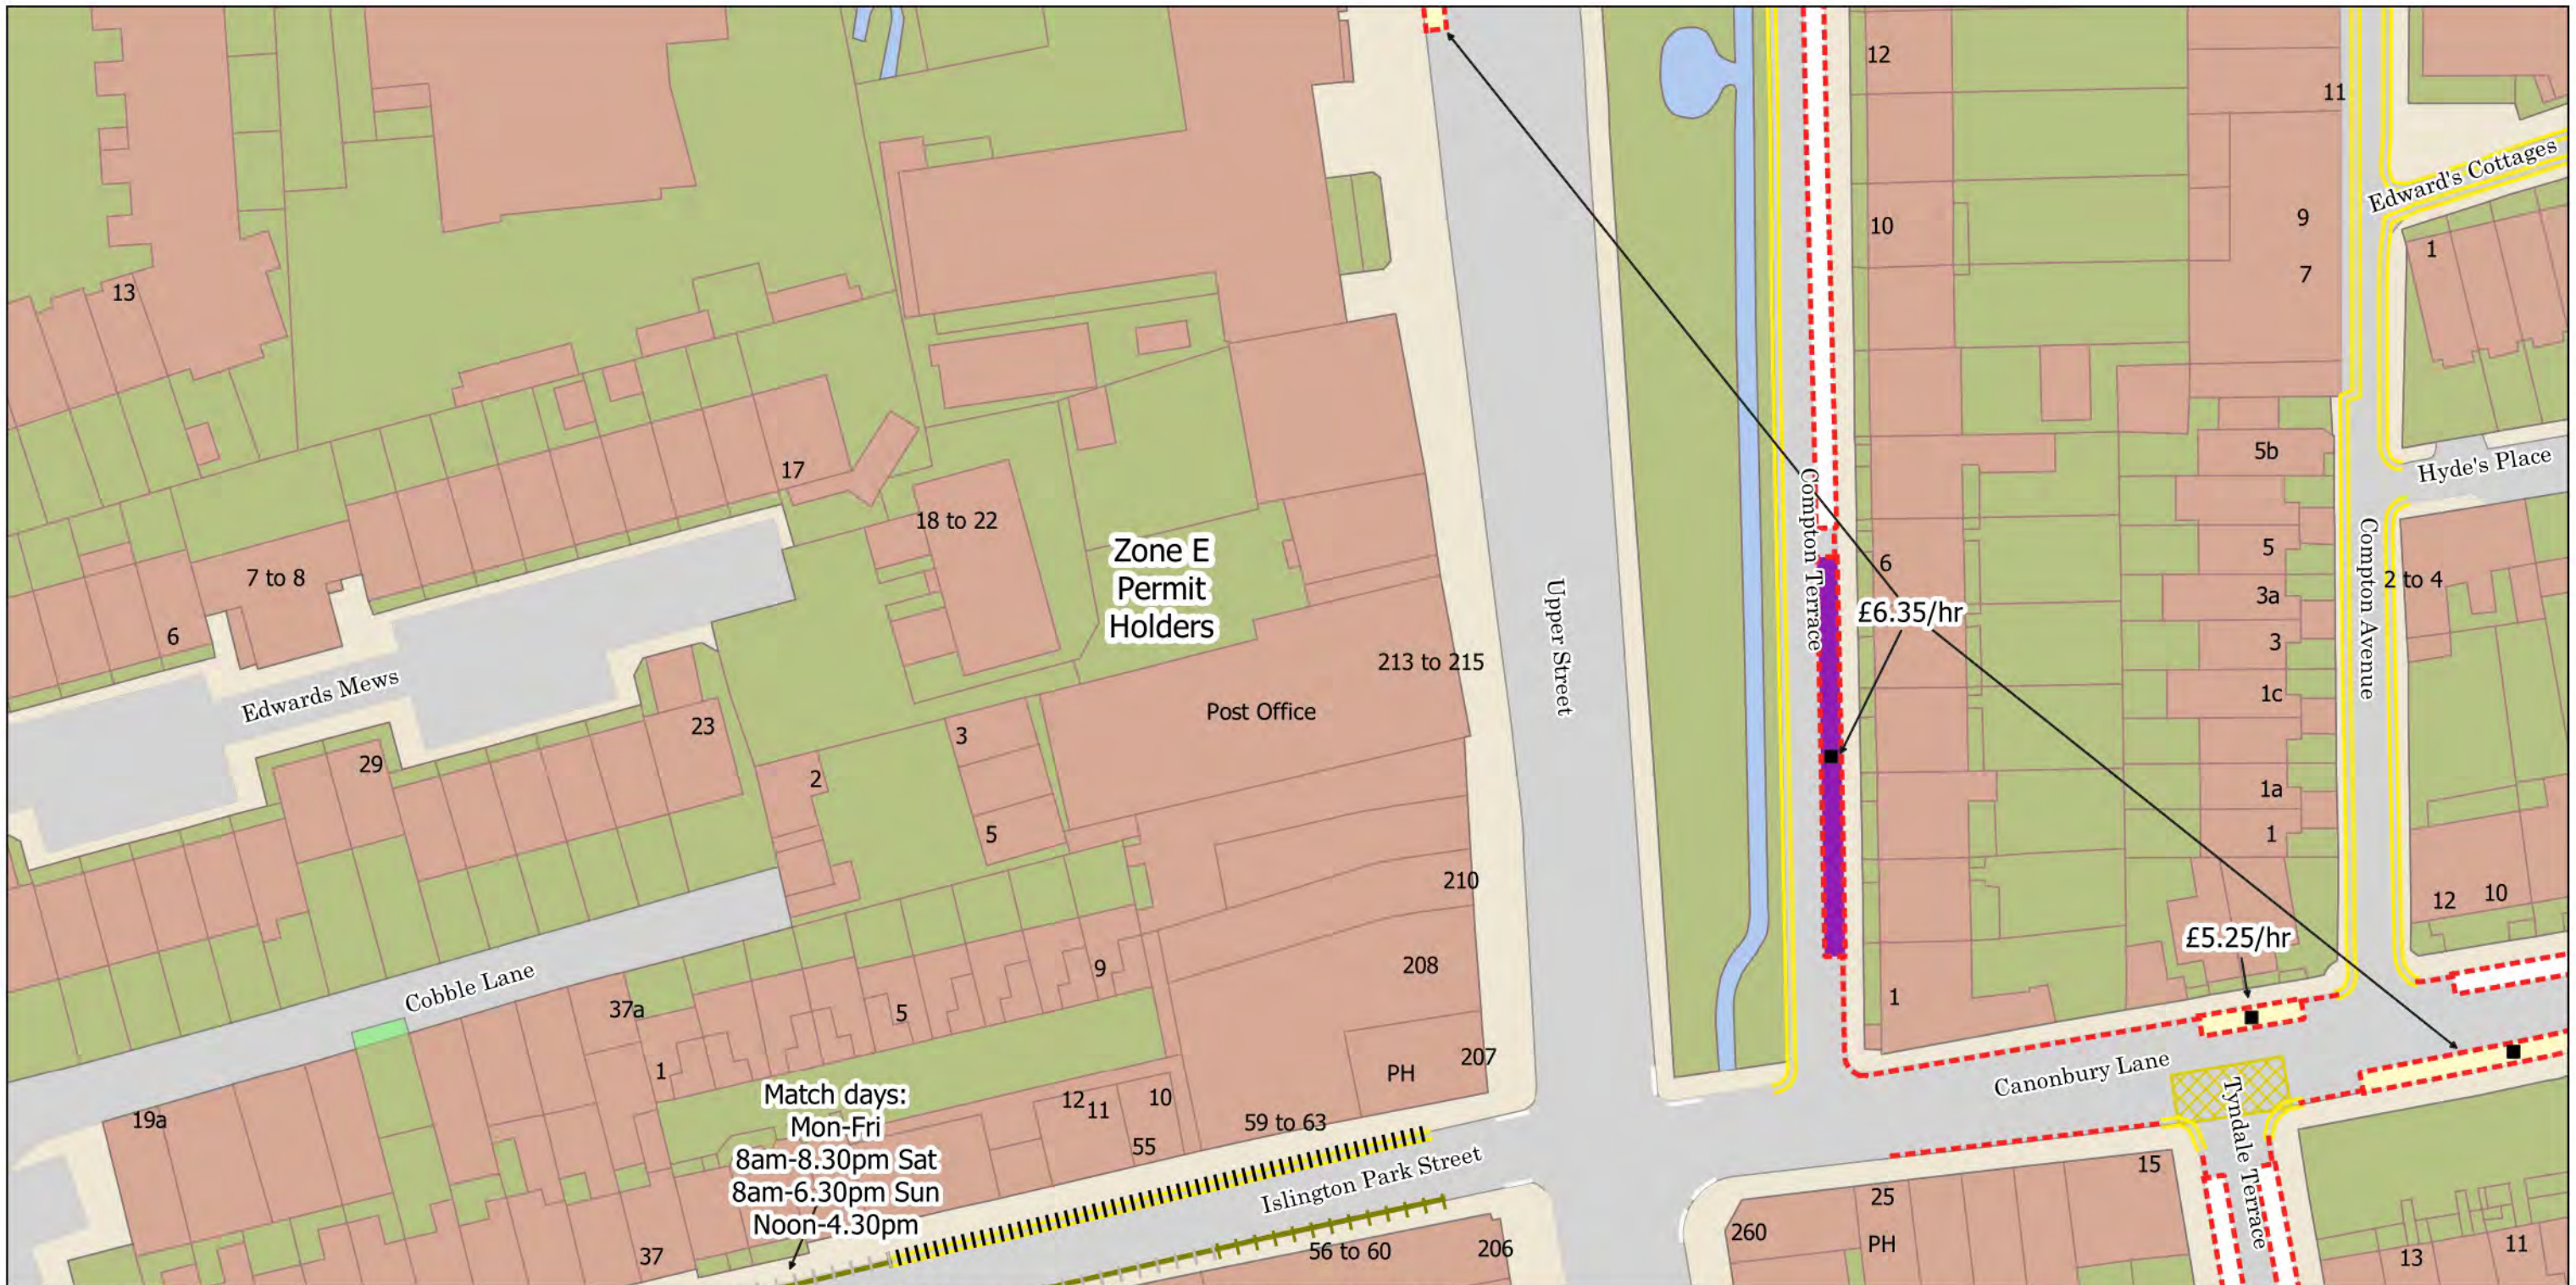

- No Stopping at any time
- ||||| No Loading at any time
- ||| No Loading Mon-Sat 8am-6.30pm
- || No Loading Mon-Fri 8am-9.30am 4.30pm-6.30pm
- No Waiting at any time
- No Waiting Mon-Sat 8am-6.30pm
- - - No Waiting Mon-Fri 8.30am-6.30pm Sat 8.30am-1.30pm and match days
- Resident Permit Mon-Fri 8.30am-6.30pm Sat 8.30am-1.30pm and match days
- 2h Pay by Phone (1h NR) or Permit Holders Mon-Fri 8.30am-6.30pm Sat 8.30am-1.30pm and match days
- 2h Pay by Phone (1h NR) Mon-Fri 8.30am-6.30pm Sat 8.30am-1.30pm and match days