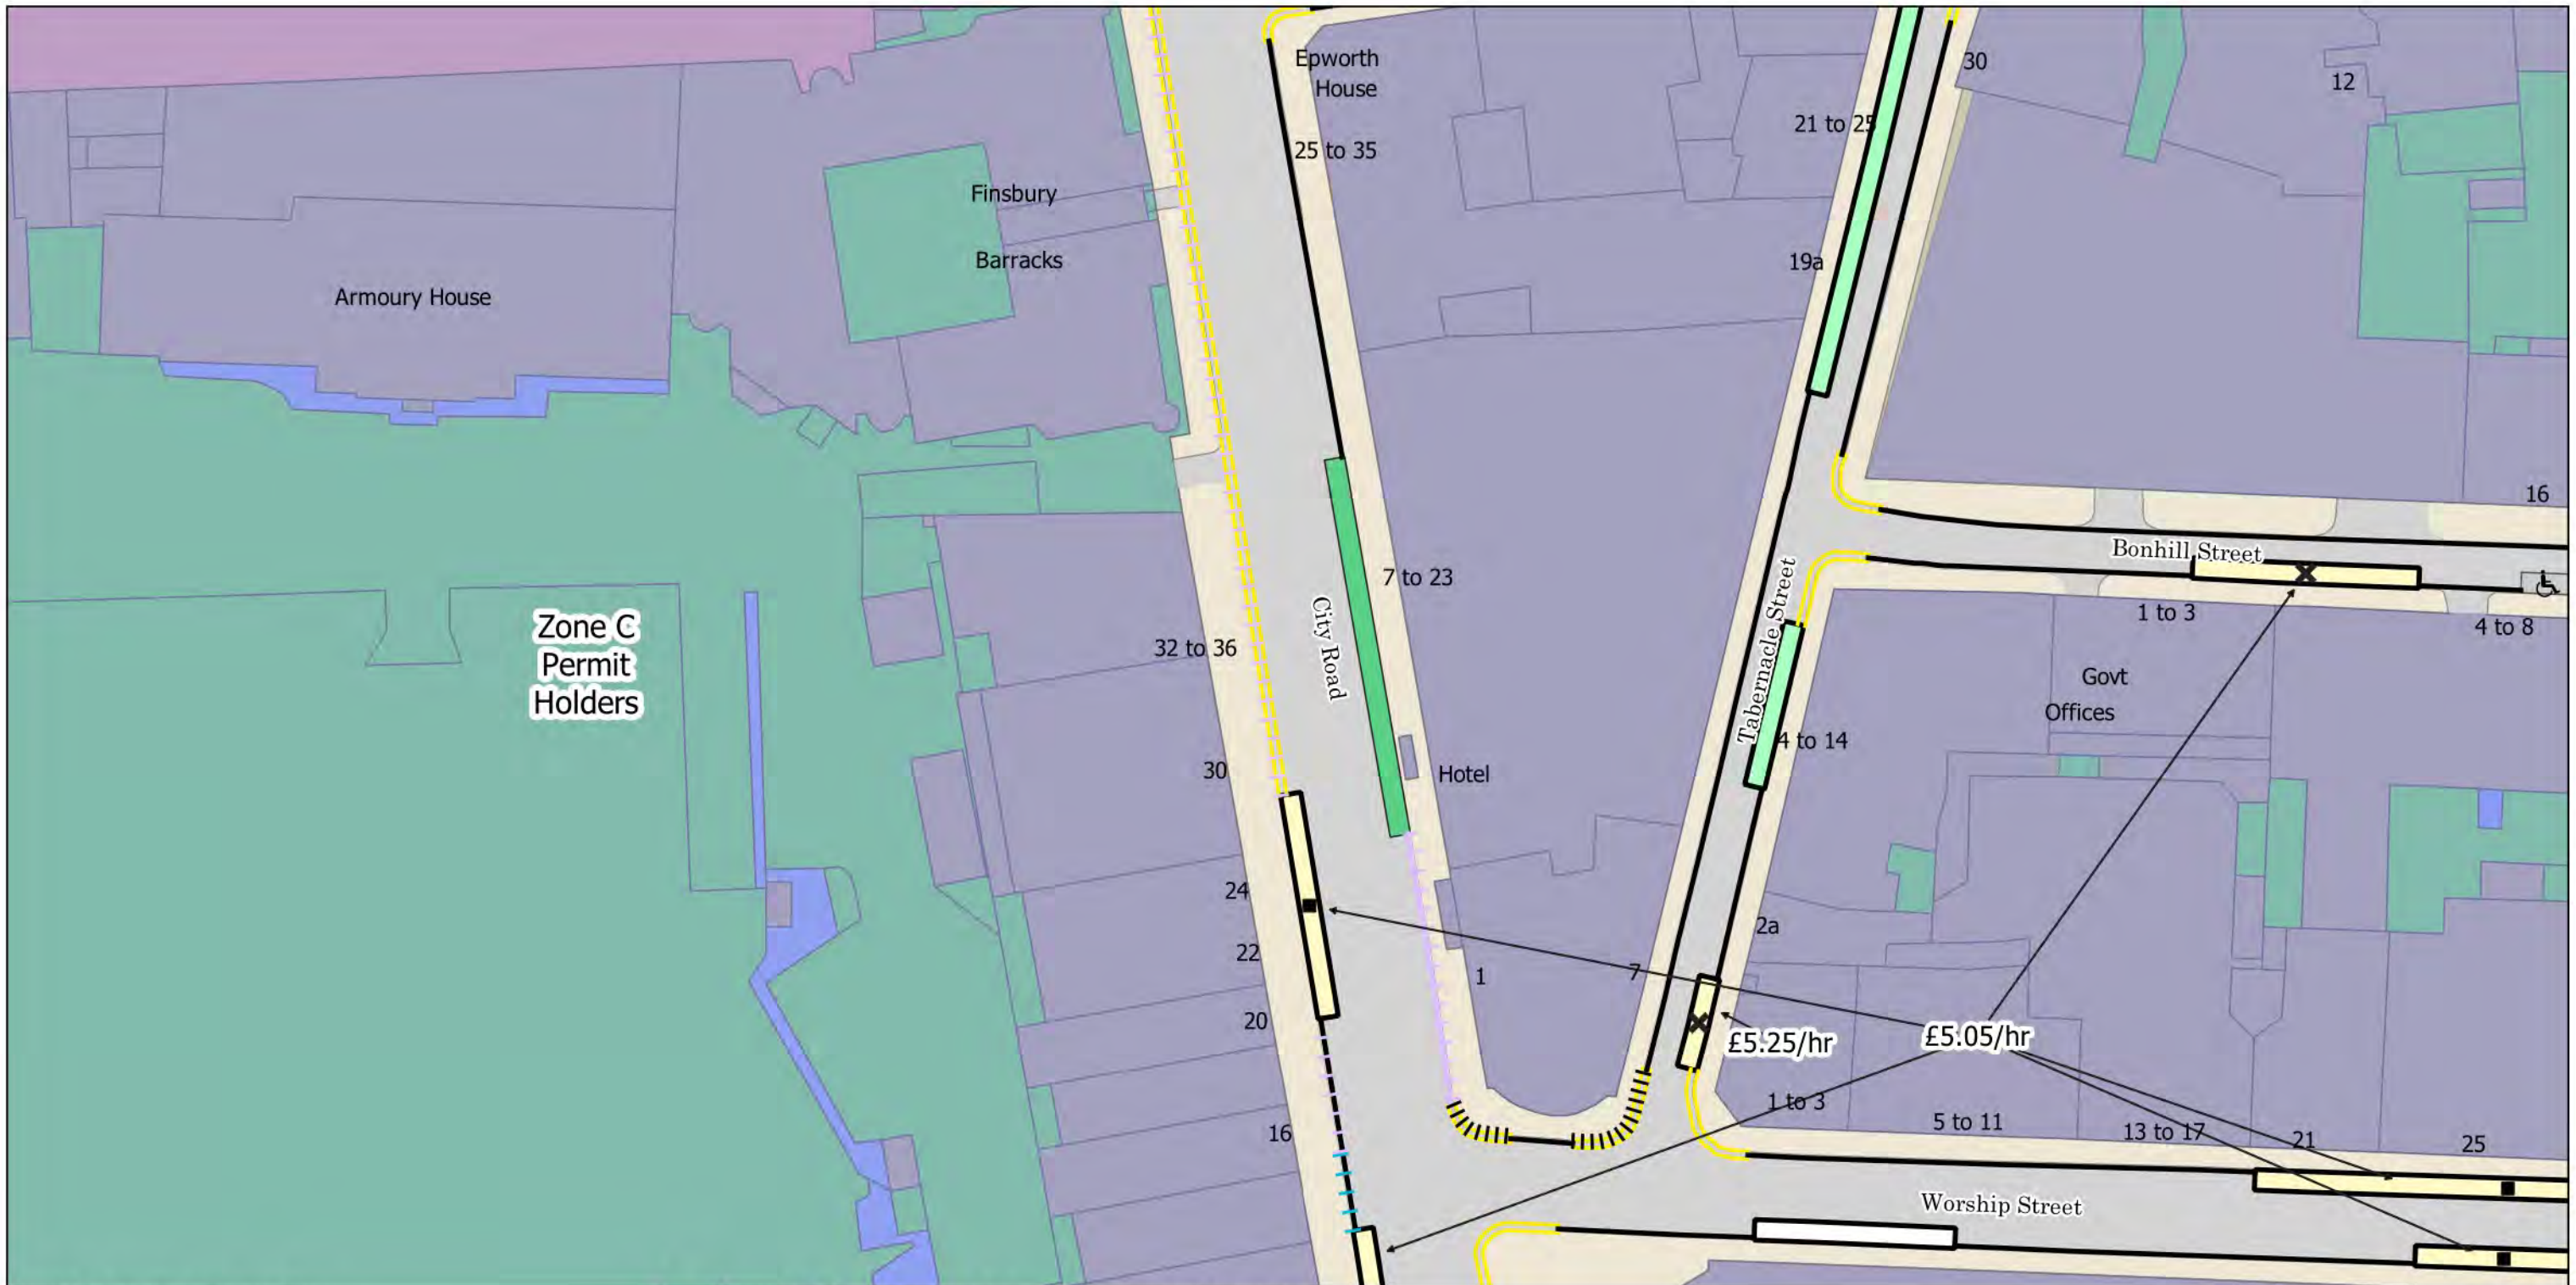

- ||||| No Loading at any time
- ||| No Loading Mon-Fri 7am-10am 4pm-7pm
- || No Loading Mon-Sat 7am-7pm
- No Waiting at any time
- No Waiting Mon-Sat 7am-7pm
- No Waiting Mon-Sat at any time Sun 12am-6am
- Resident Permit Mon-Sat at any time Sun 12am-6am
- Permit Holder Bay Mon-Sat at any time Sun 12am-6am
- ♿ Disabled Persons Parking Place
- Bus Stop
- ⊗ 4h Pay by Phone (1h NR) Mon-Sat at any time Sun 12am-6am
- 2h Pay by Phone (1h NR) Mon-Sat at any time Sun 12am-6am