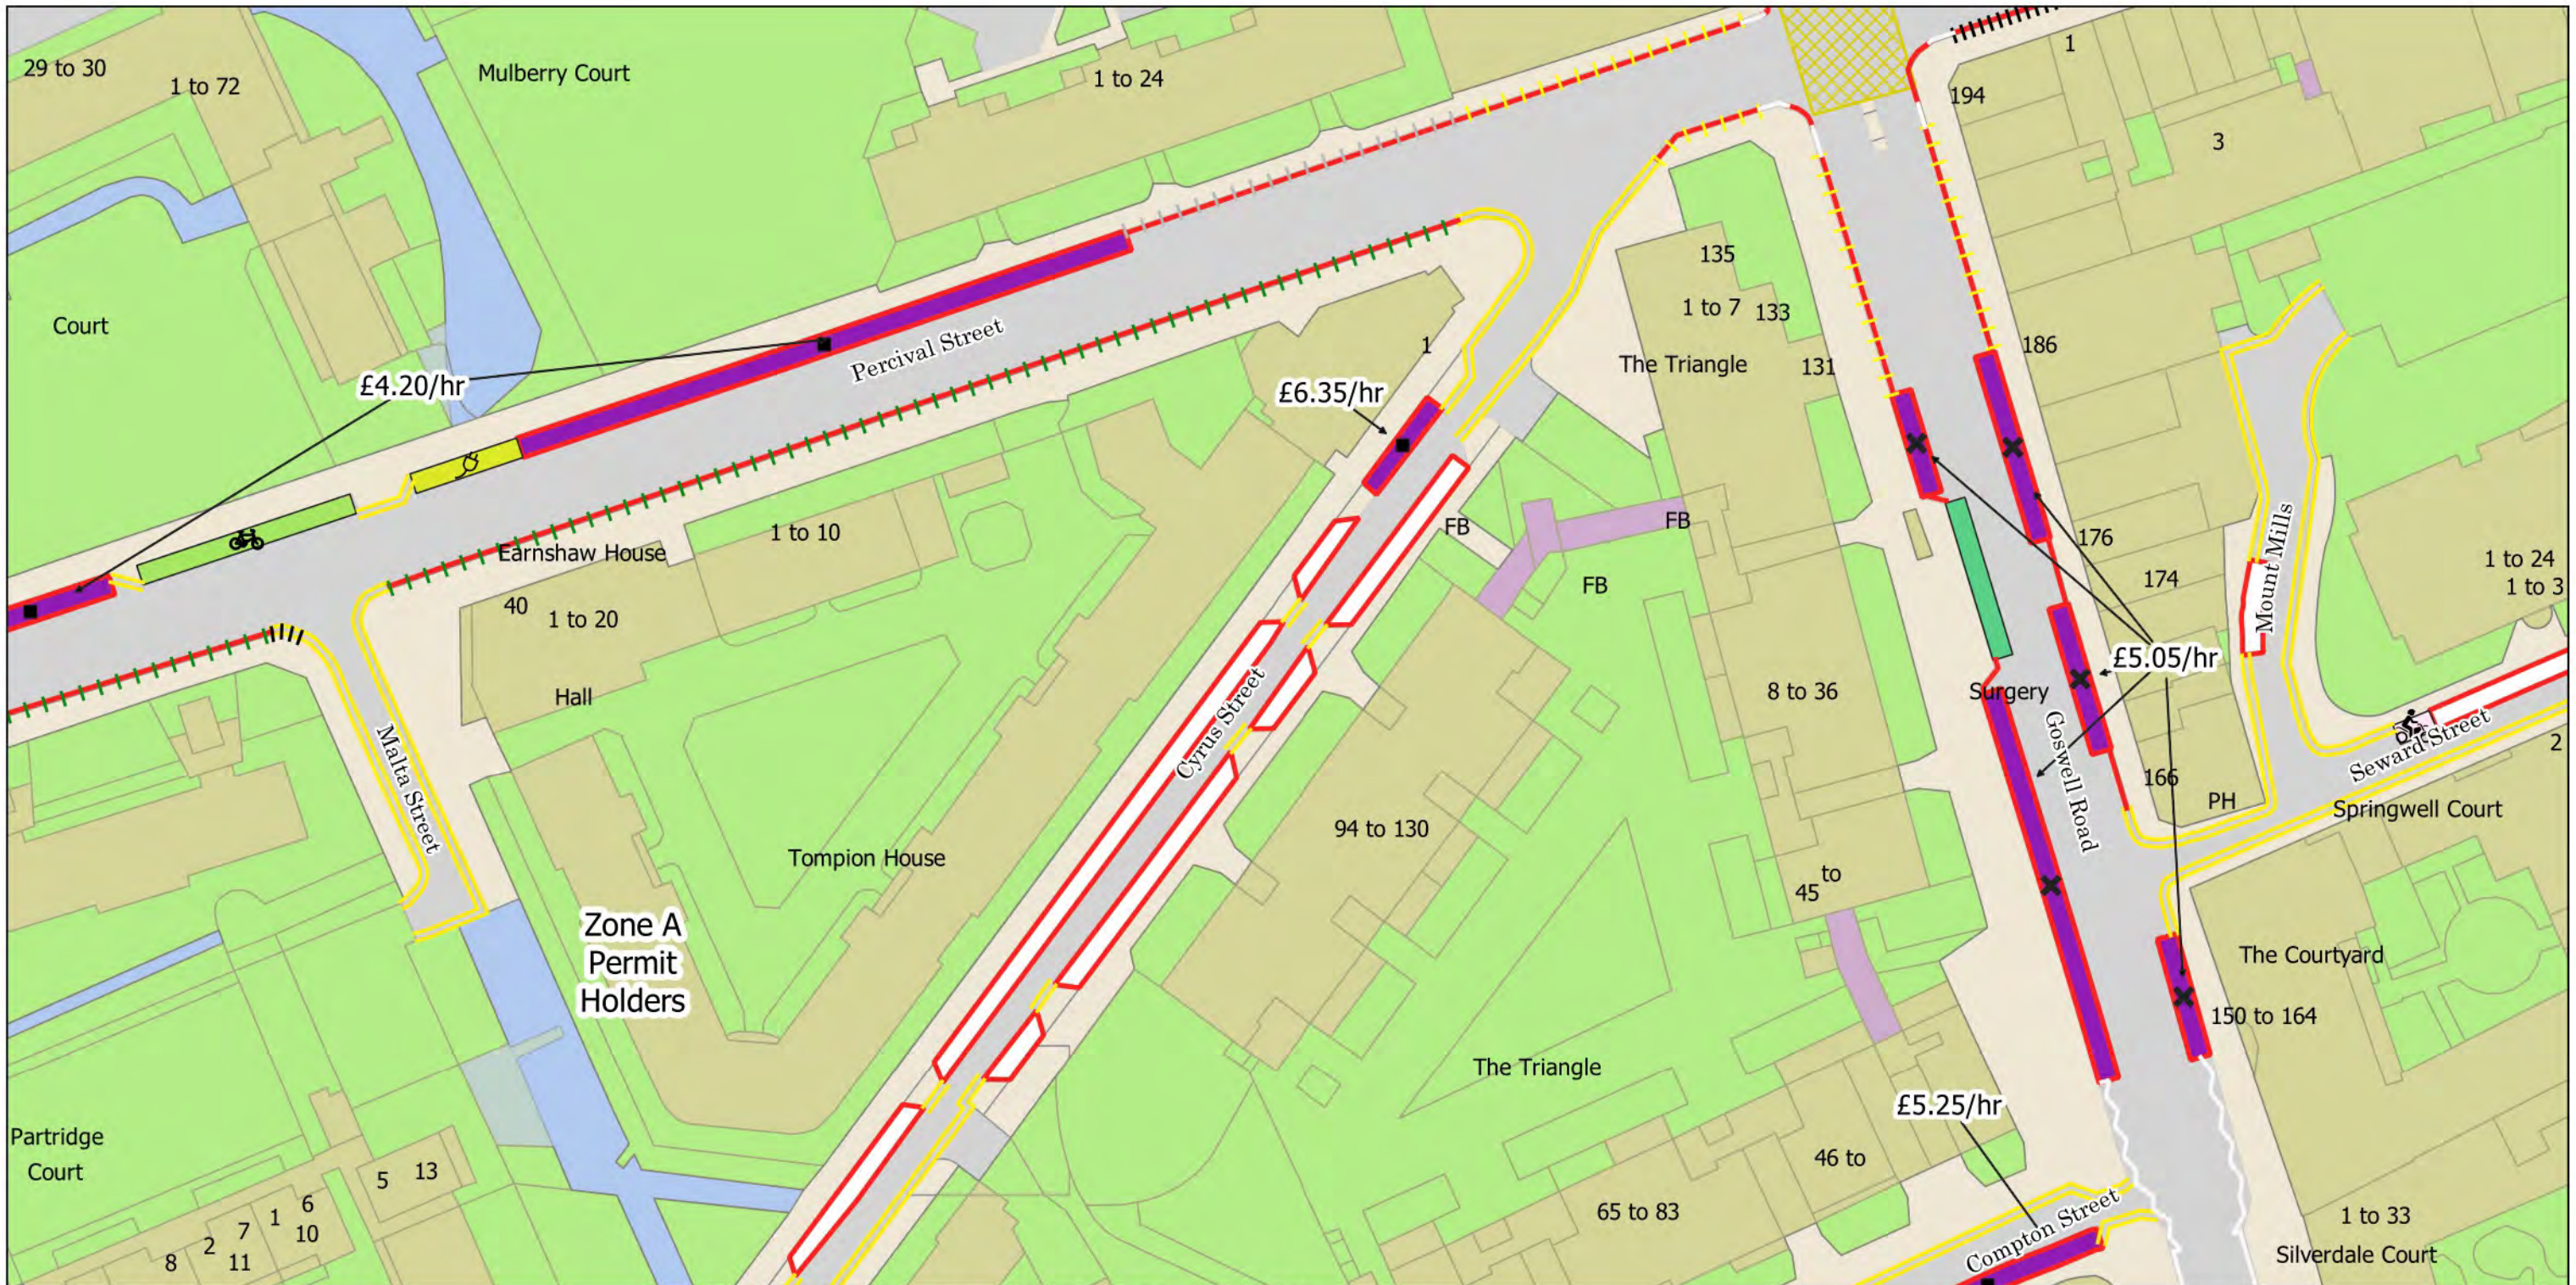

- No Stopping at any time
- ||||| No Loading at any time
- ||| No Loading Mon-Fri 8.30am-6.30pm Sat 8.30am-1.30pm
- || No Loading Mon-Fri 8.30am-9.30am 4.30pm-6.30pm
- | No Loading Mon-Fri 8am-9.30am 4.30pm-6.30pm
- No Waiting at any time
- No Waiting Mon-Fri 8.30am-6.30pm Sat 8.30am-1.30pm
- 🛵 Solo Motorcycle Parking Place
- 🚗 Resident Permit Mon-Fri 8.30am-6.30pm Sat 8.30am-1.30pm
- 🔌 Electric Vehicle Charging Point Parking Place
- 🚲 Cycle Hire
- 🚌 Bus Stop
- ⌘ 4h Pay by Phone (1h NR) or Permit Holders Mon-Fri 8.30am-6.30pm Sat 8.30am-1.30pm
- ⌘ 2h Pay by Phone (1h NR) or Permit Holders Mon-Fri 8.30am-6.30pm Sat 8.30am-1.30pm