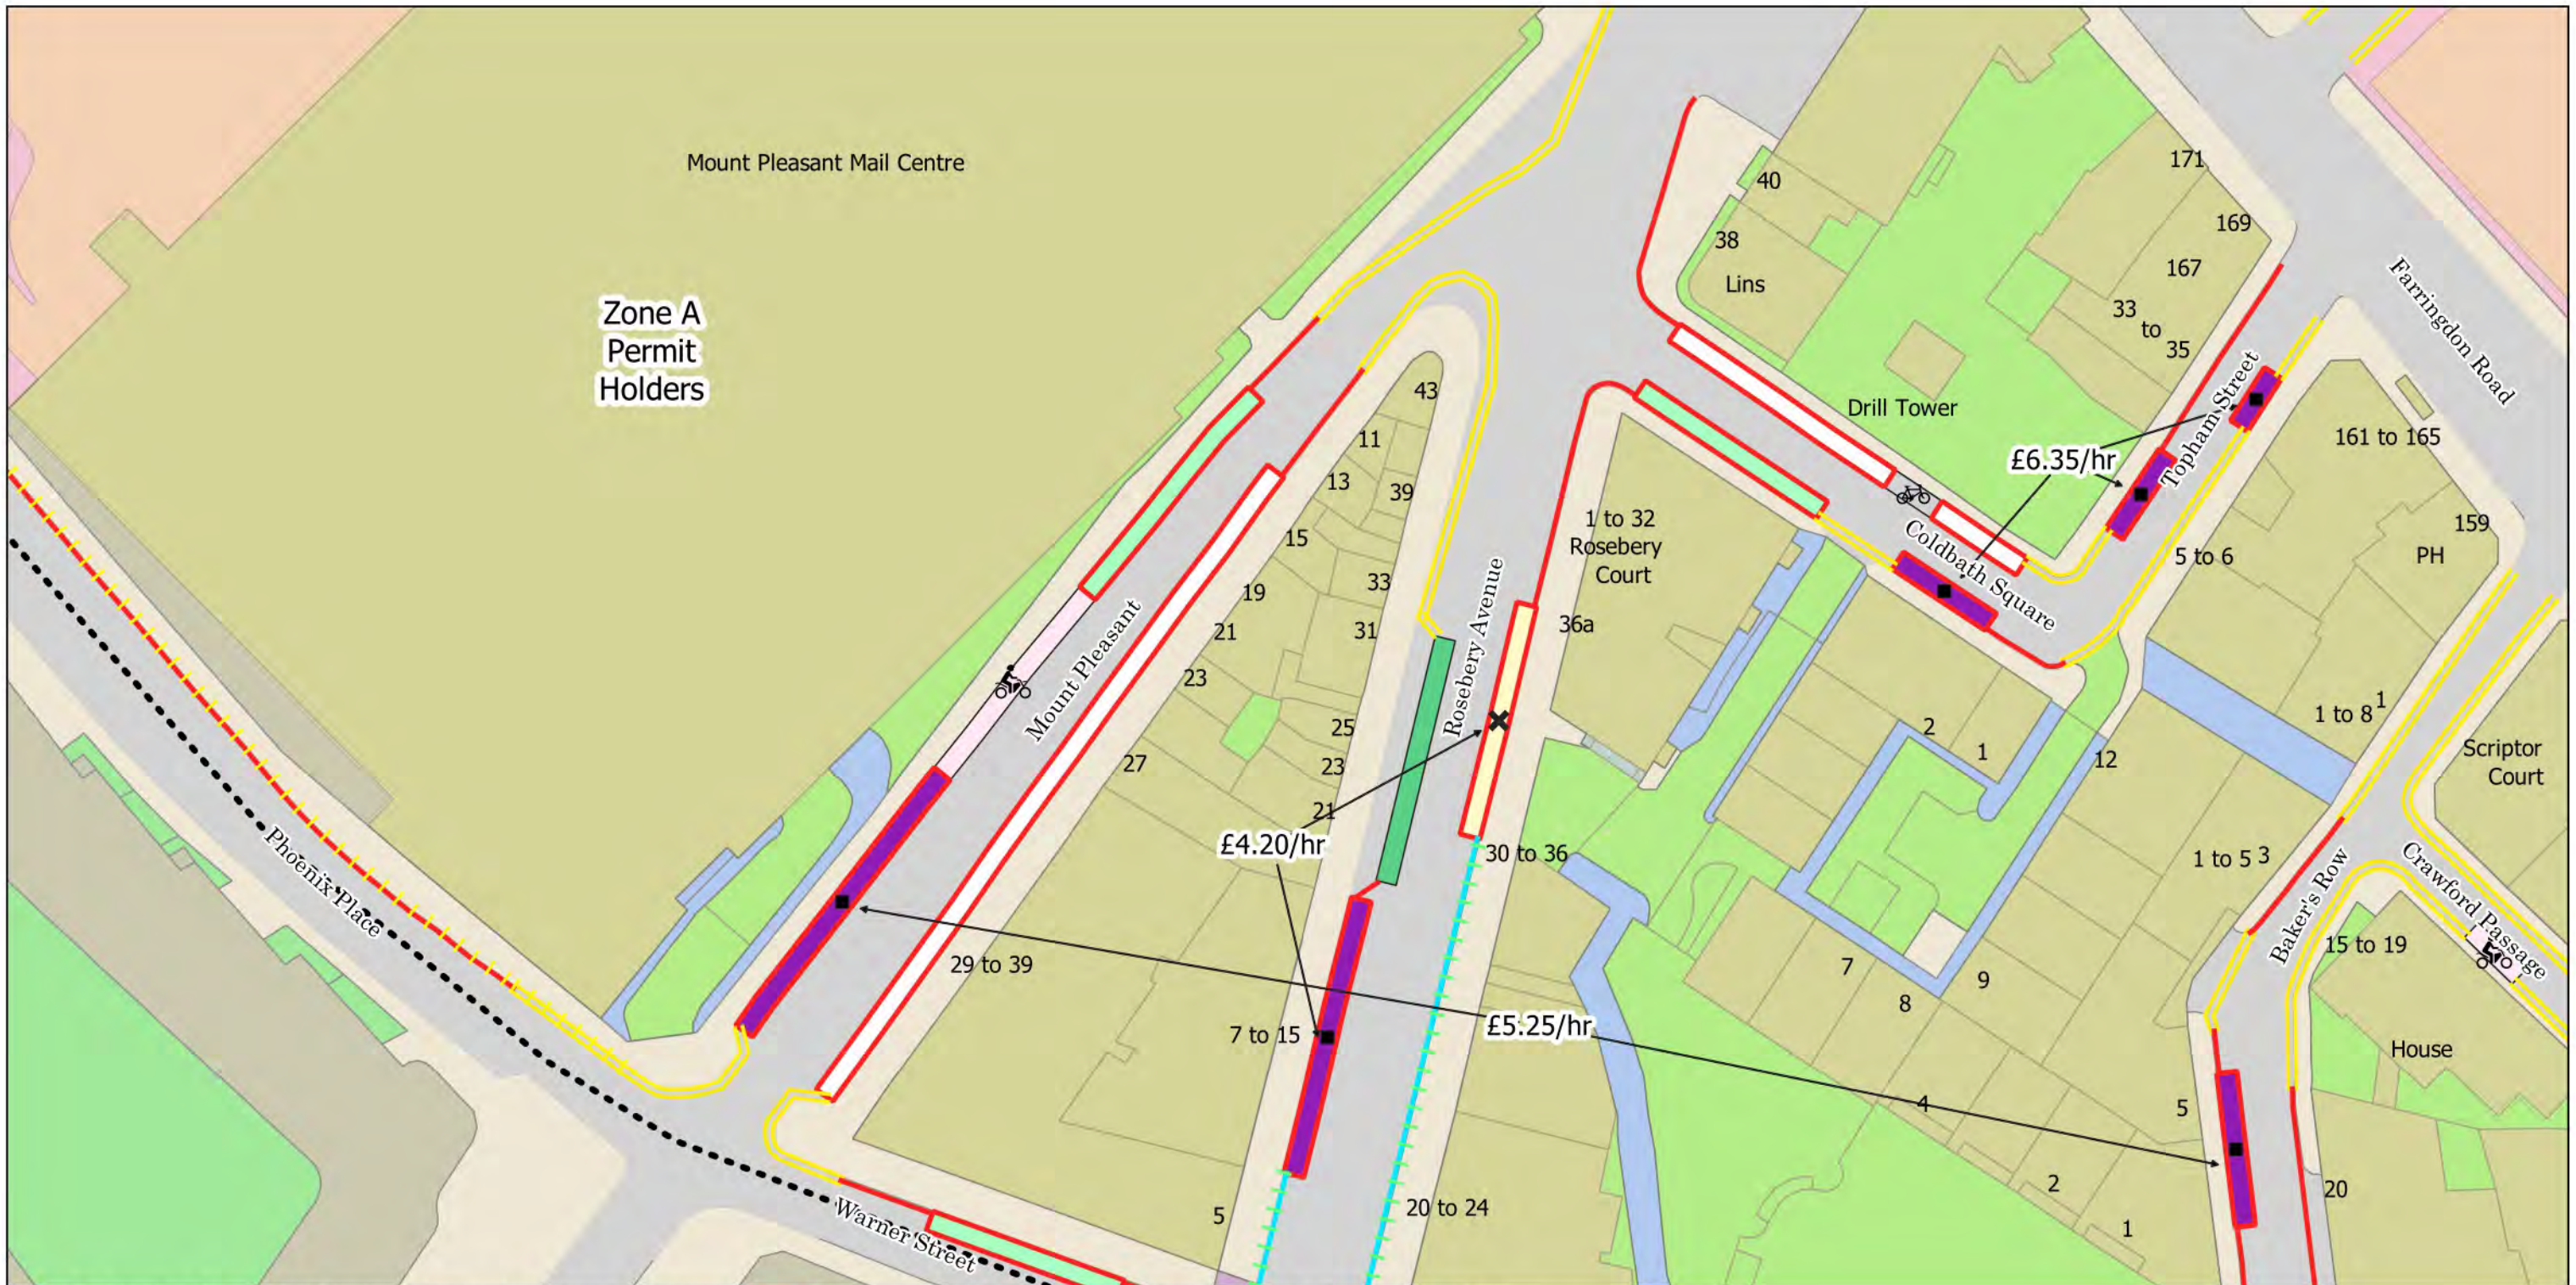

Zone A
Permit
Holders

Mail Rail

Phoenix Place

- No Stopping at any time
- No Loading Mon-Fri 8.30am-6.30pm Sat 8.30am-1.30pm
- No Waiting Mon-Fri 8.30am-6.30pm Sat 8.30am-1.30pm
- Controlled Parking Zone Boundary