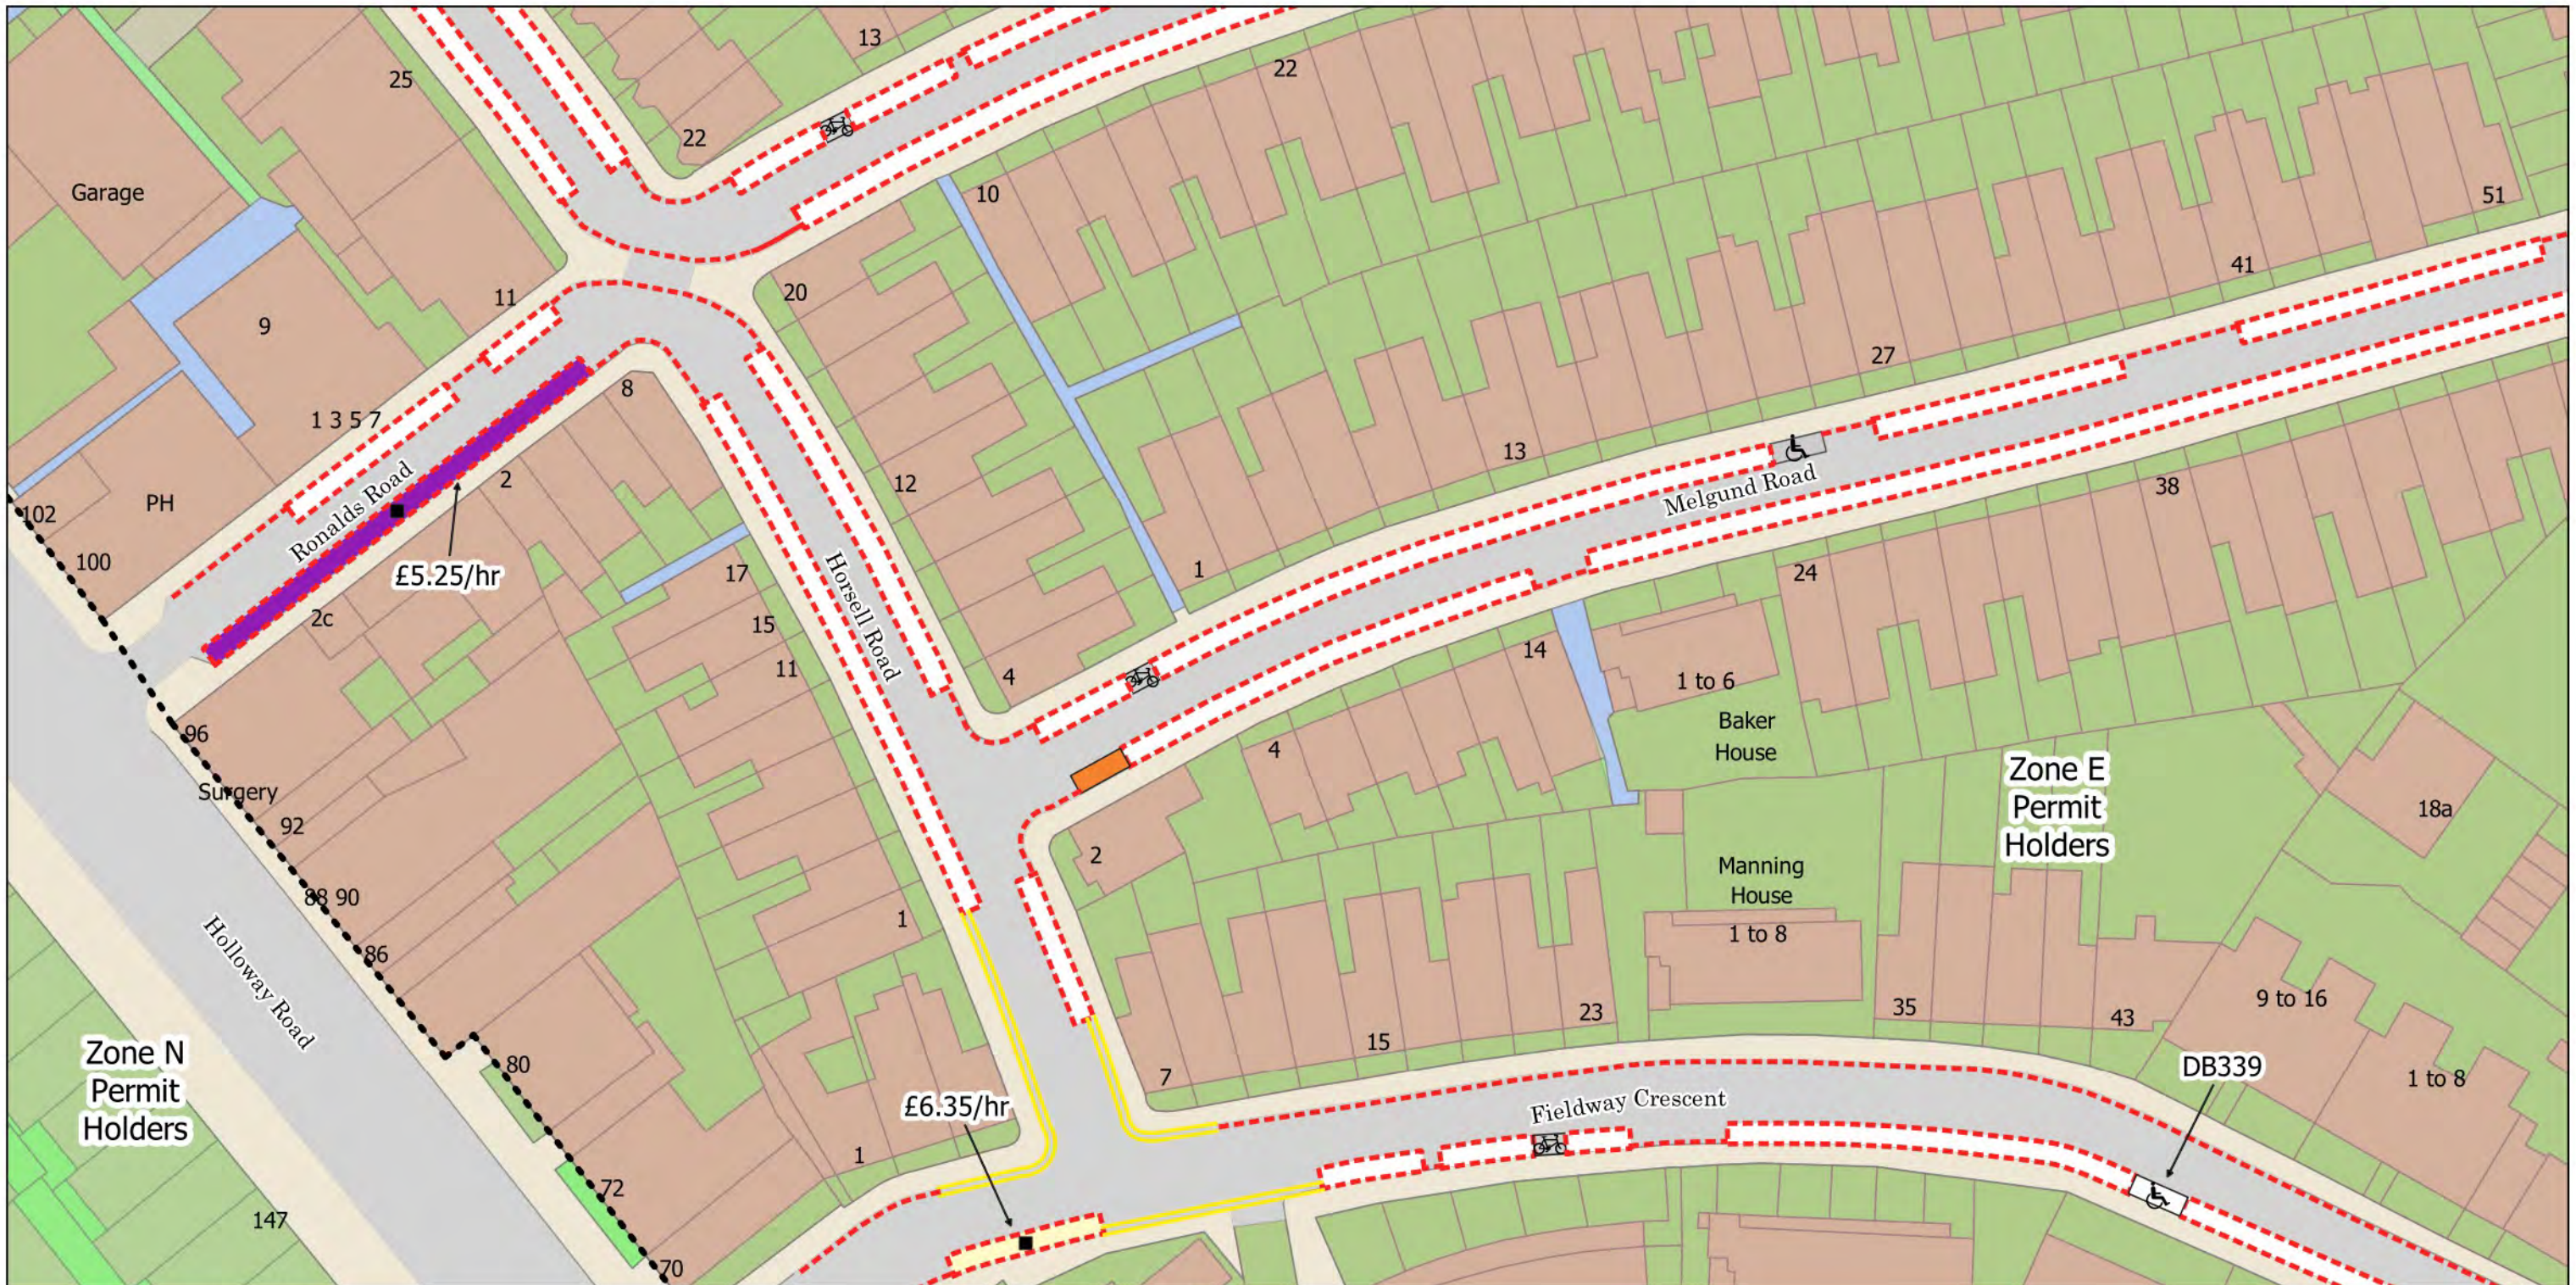

- No Waiting at any time
- No Waiting Mon-Fri 8.30am-6.30pm Sat 8.30am-1.30pm
- - - No Waiting Mon-Fri 8.30am-6.30pm Sat 8.30am-1.30pm and match days
- - - Resident Permit Mon-Fri 8.30am-6.30pm Sat 8.30am-1.30pm and match days
- Disabled Persons Parking Place
- Dedicated Disabled Persons Parking Place
- Car Club Parking Place
- 2h Pay by Phone (1h NR) or Permit Holders Mon-Fri 8.30am-6.30pm Sat 8.30am-1.30pm and match days
- 2h Pay by Phone (1h NR) Mon-Fri 8.30am-6.30pm Sat 8.30am-1.30pm and match days
- Bikehangar
- - - Controlled Parking Zone Boundary