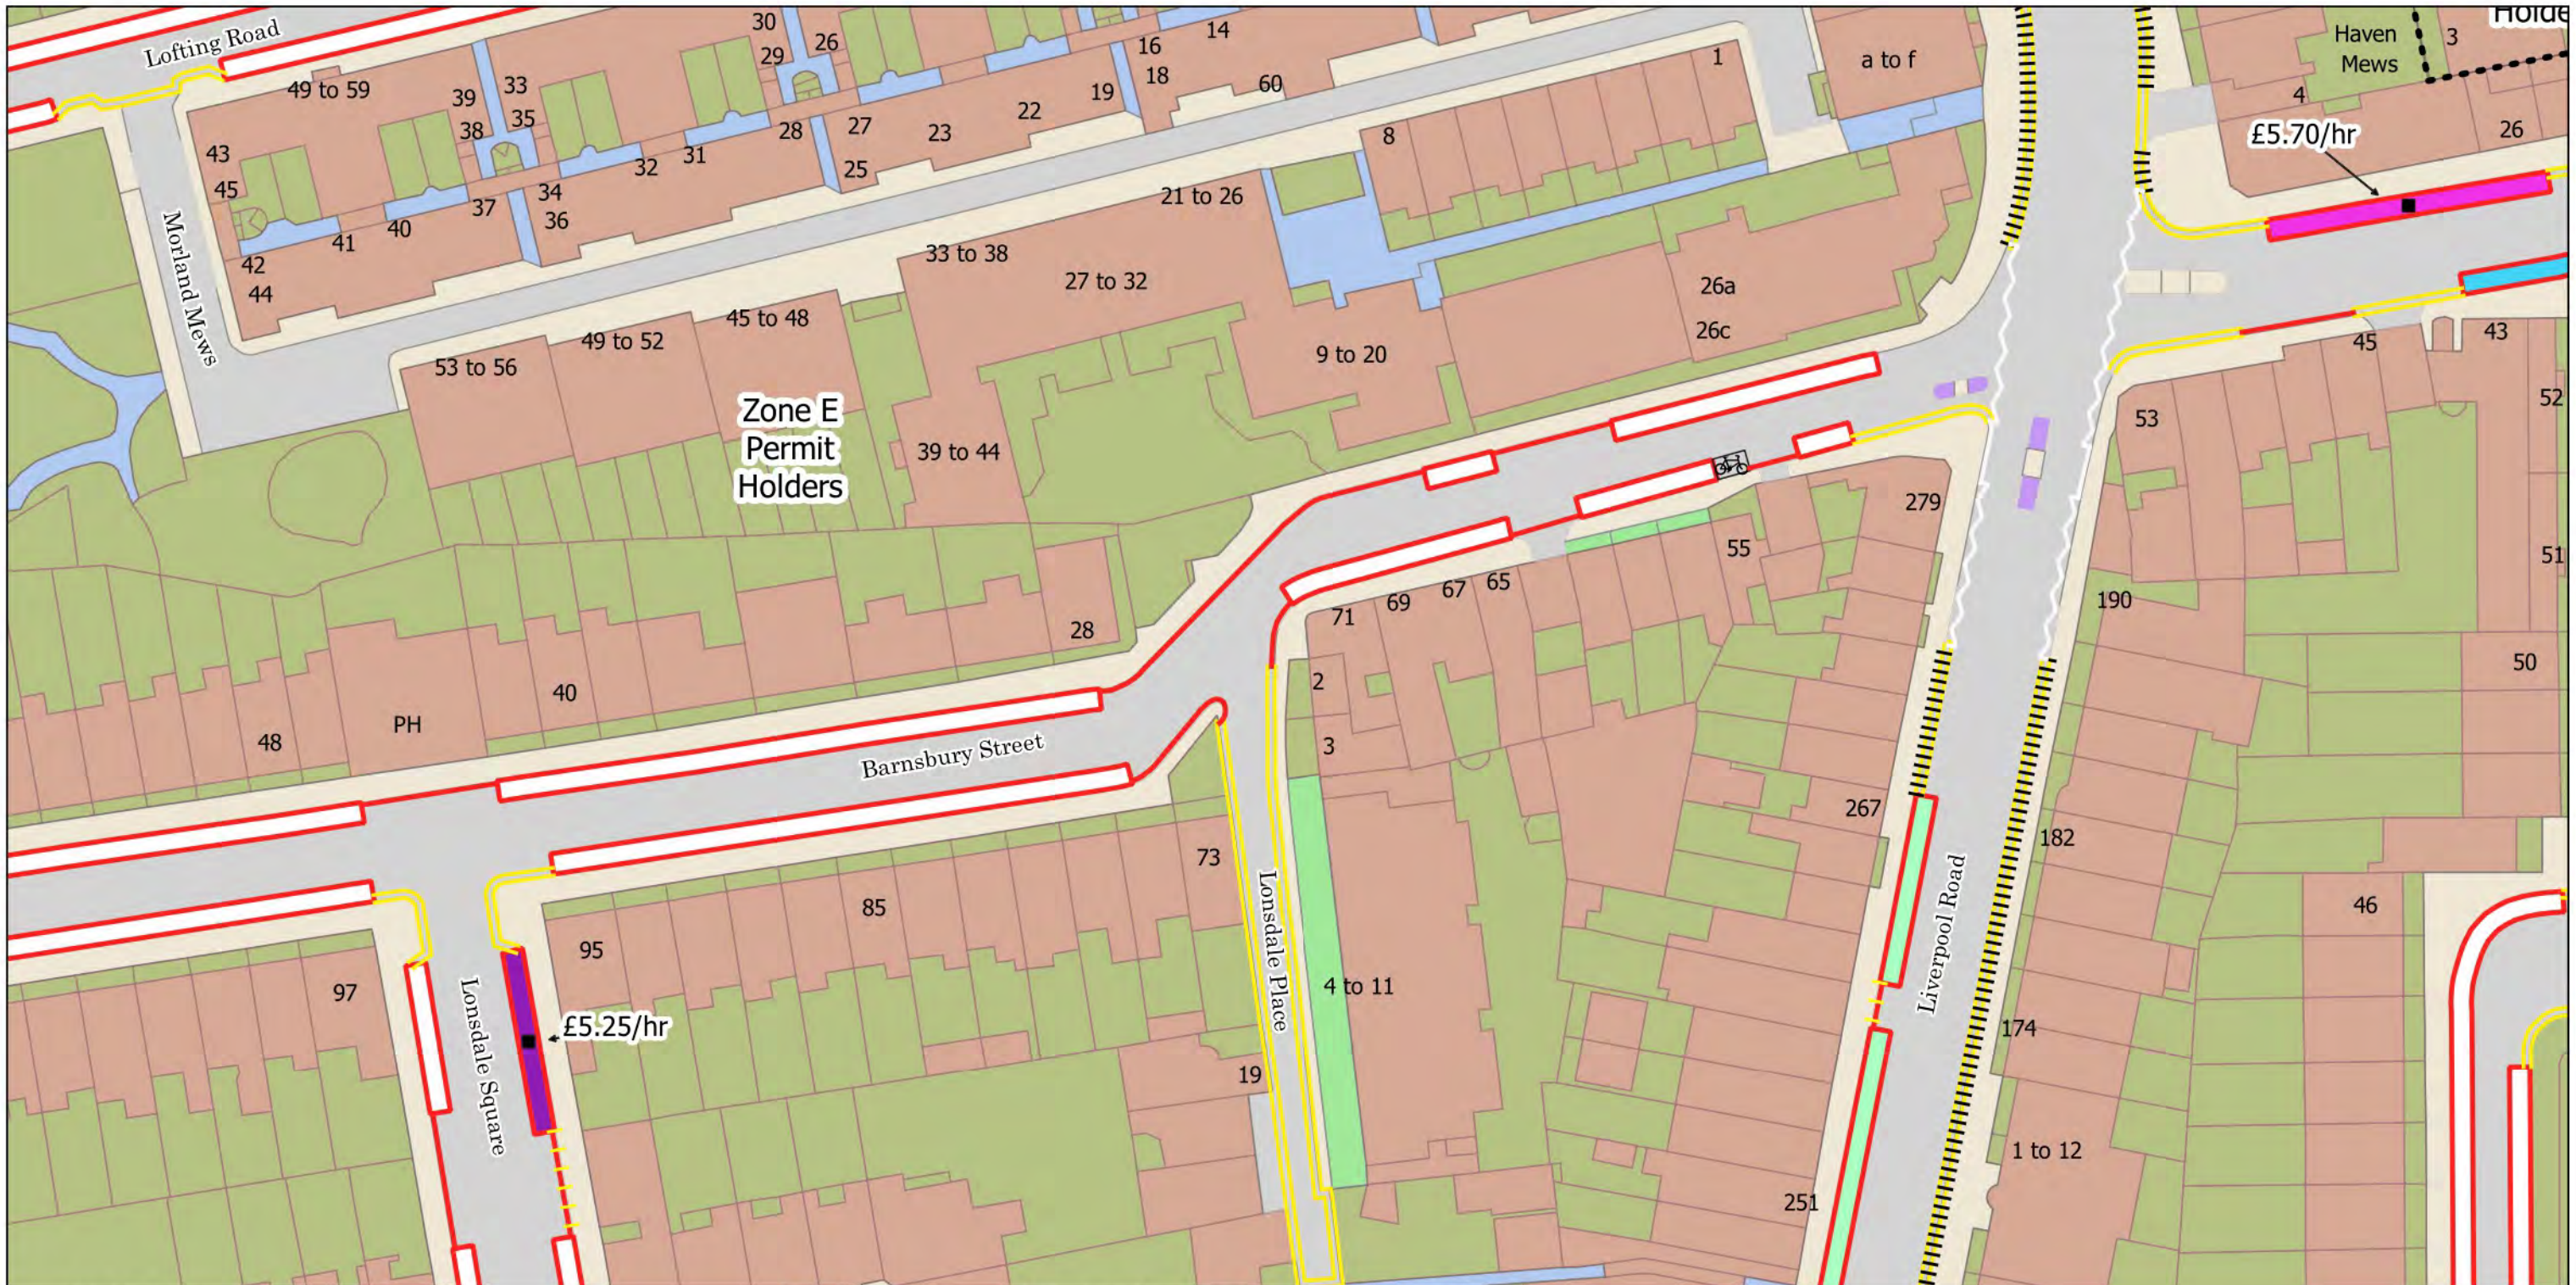

- No Stopping at any time
- ||||| No Loading at any time
- ||| No Loading Mon-Fri 8.30am-6.30pm Sat 8.30am-1.30pm
- No Waiting at any time
- No Waiting Mon-Fri 8.30am-6.30pm Sat 8.30am-1.30pm
- Resident Permit Mon-Fri 8.30am-6.30pm Sat 8.30am-1.30pm
- Permit Holder Bay Mon-Fri 8.30am-6.30pm Sat 8.30am-1.30pm
- Business Permit Mon-Fri 8.30am-6.30pm Sat 8.30am-1.30pm
- ♿ Bikehangar
- 2h Pay by Phone (1h NR) or Permit Holders Mon-Fri 8.30am-6.30pm Sat 8.30am-1.30pm
- 2h Pay by Phone (1h NR) or Business Permit Mon-Fri 8.30am-6.30pm Sat 8.30am-1.30pm
- ⋯ Controlled Parking Zone Boundary