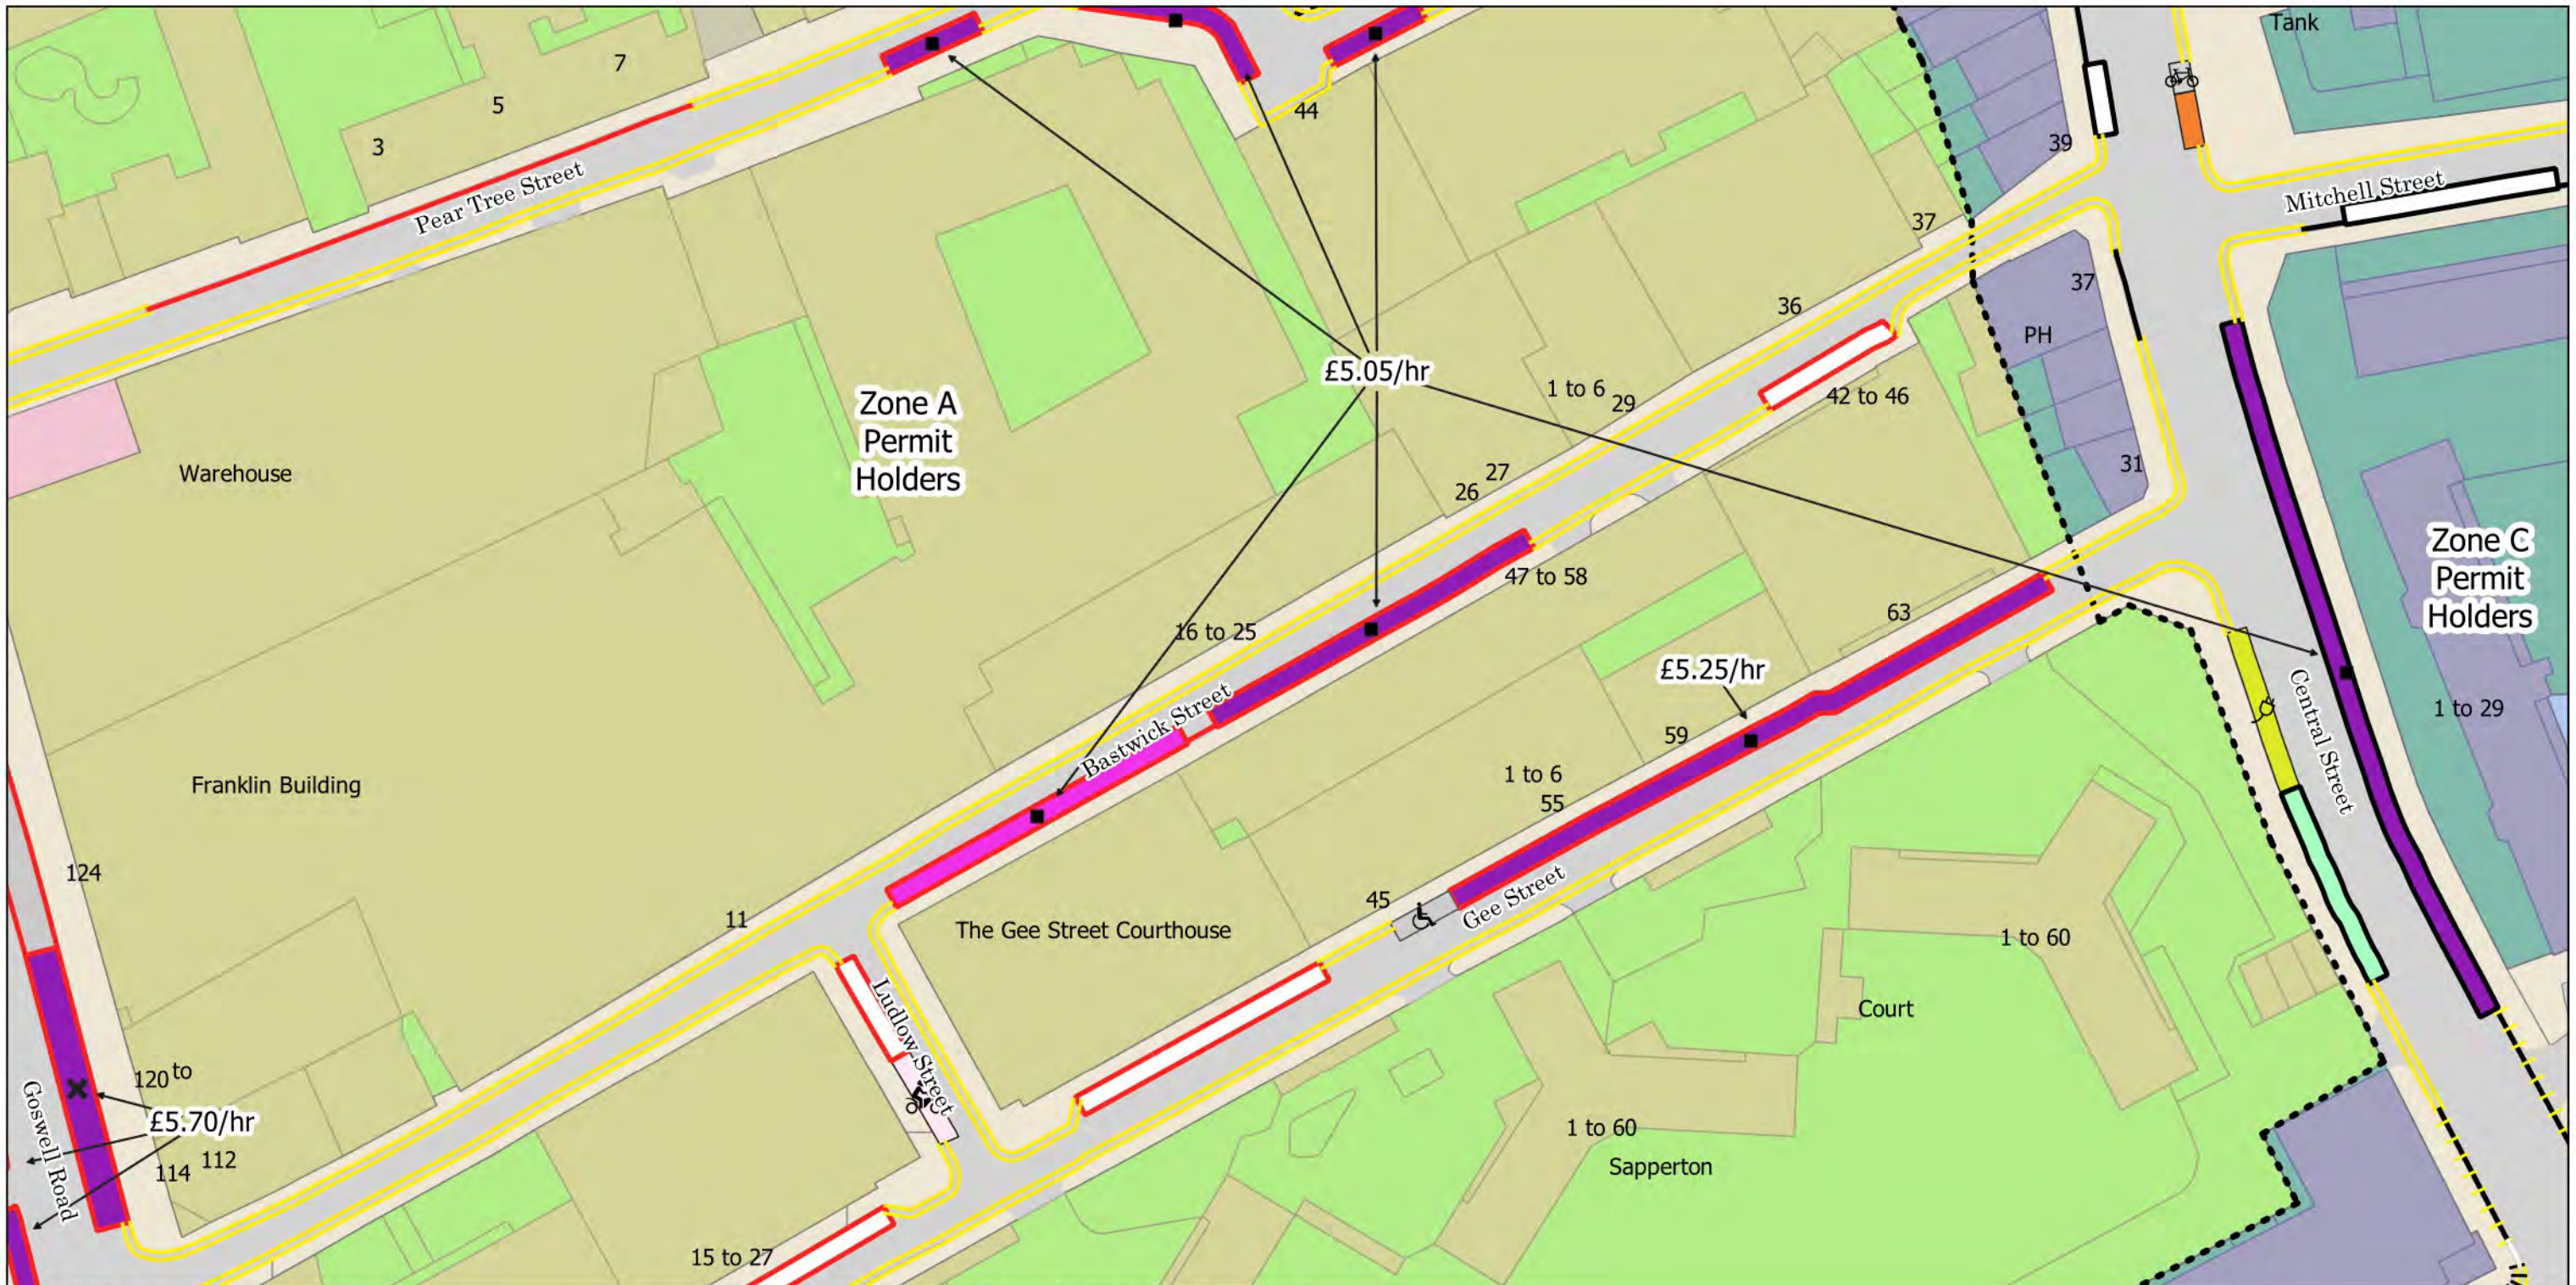

— No Stopping at any time ||||| No Loading at any time ||| No Loading Mon-Fri 8.30am-6.30pm Sat 8.30am-1.30pm — No Waiting at any time — No Waiting Mon-Fri 8.30am-6.30pm Sat 8.30am-1.30pm — No Waiting Mon-Sat at any time Sun 12am-6am 🏍️ Solo Motorcycle Parking Place 🏠 Resident Permit Mon-Sat at any time Sun 12am-6am 🏠 Resident Permit Mon-Fri 8.30am-6.30pm Sat 8.30am-1.30pm 🏠 Permit Holder Bay Mon-Sat at any time Sun 12am-6am 🏠 Loading Bay Mon-Fri 8.30am-6.30pm Sat 8.30am-1.30pm	🔌 Electric Vehicle Charging Point Parking Place ♿ Disabled Persons Parking Place 🚗 Car Club Parking Place 🚲 Bikehangar 📞 4h Pay by Phone (1h NR) or Permit Holders Mon-Fri 8.30am-6.30pm Sat 8.30am-1.30pm 📞 2h Pay by Phone (1h NR) or Permit Holders Mon-Sat at any time Sun 12am-6am 📞 2h Pay by Phone (1h NR) or Permit Holders Mon-Fri 8.30am-6.30pm Sat 8.30am-1.30pm 📞 2h Pay by Phone (1h NR) or Business Permit Mon-Fri 8.30am-6.30pm Sat 8.30am-1.30pm ⋯ Controlled Parking Zone Boundary