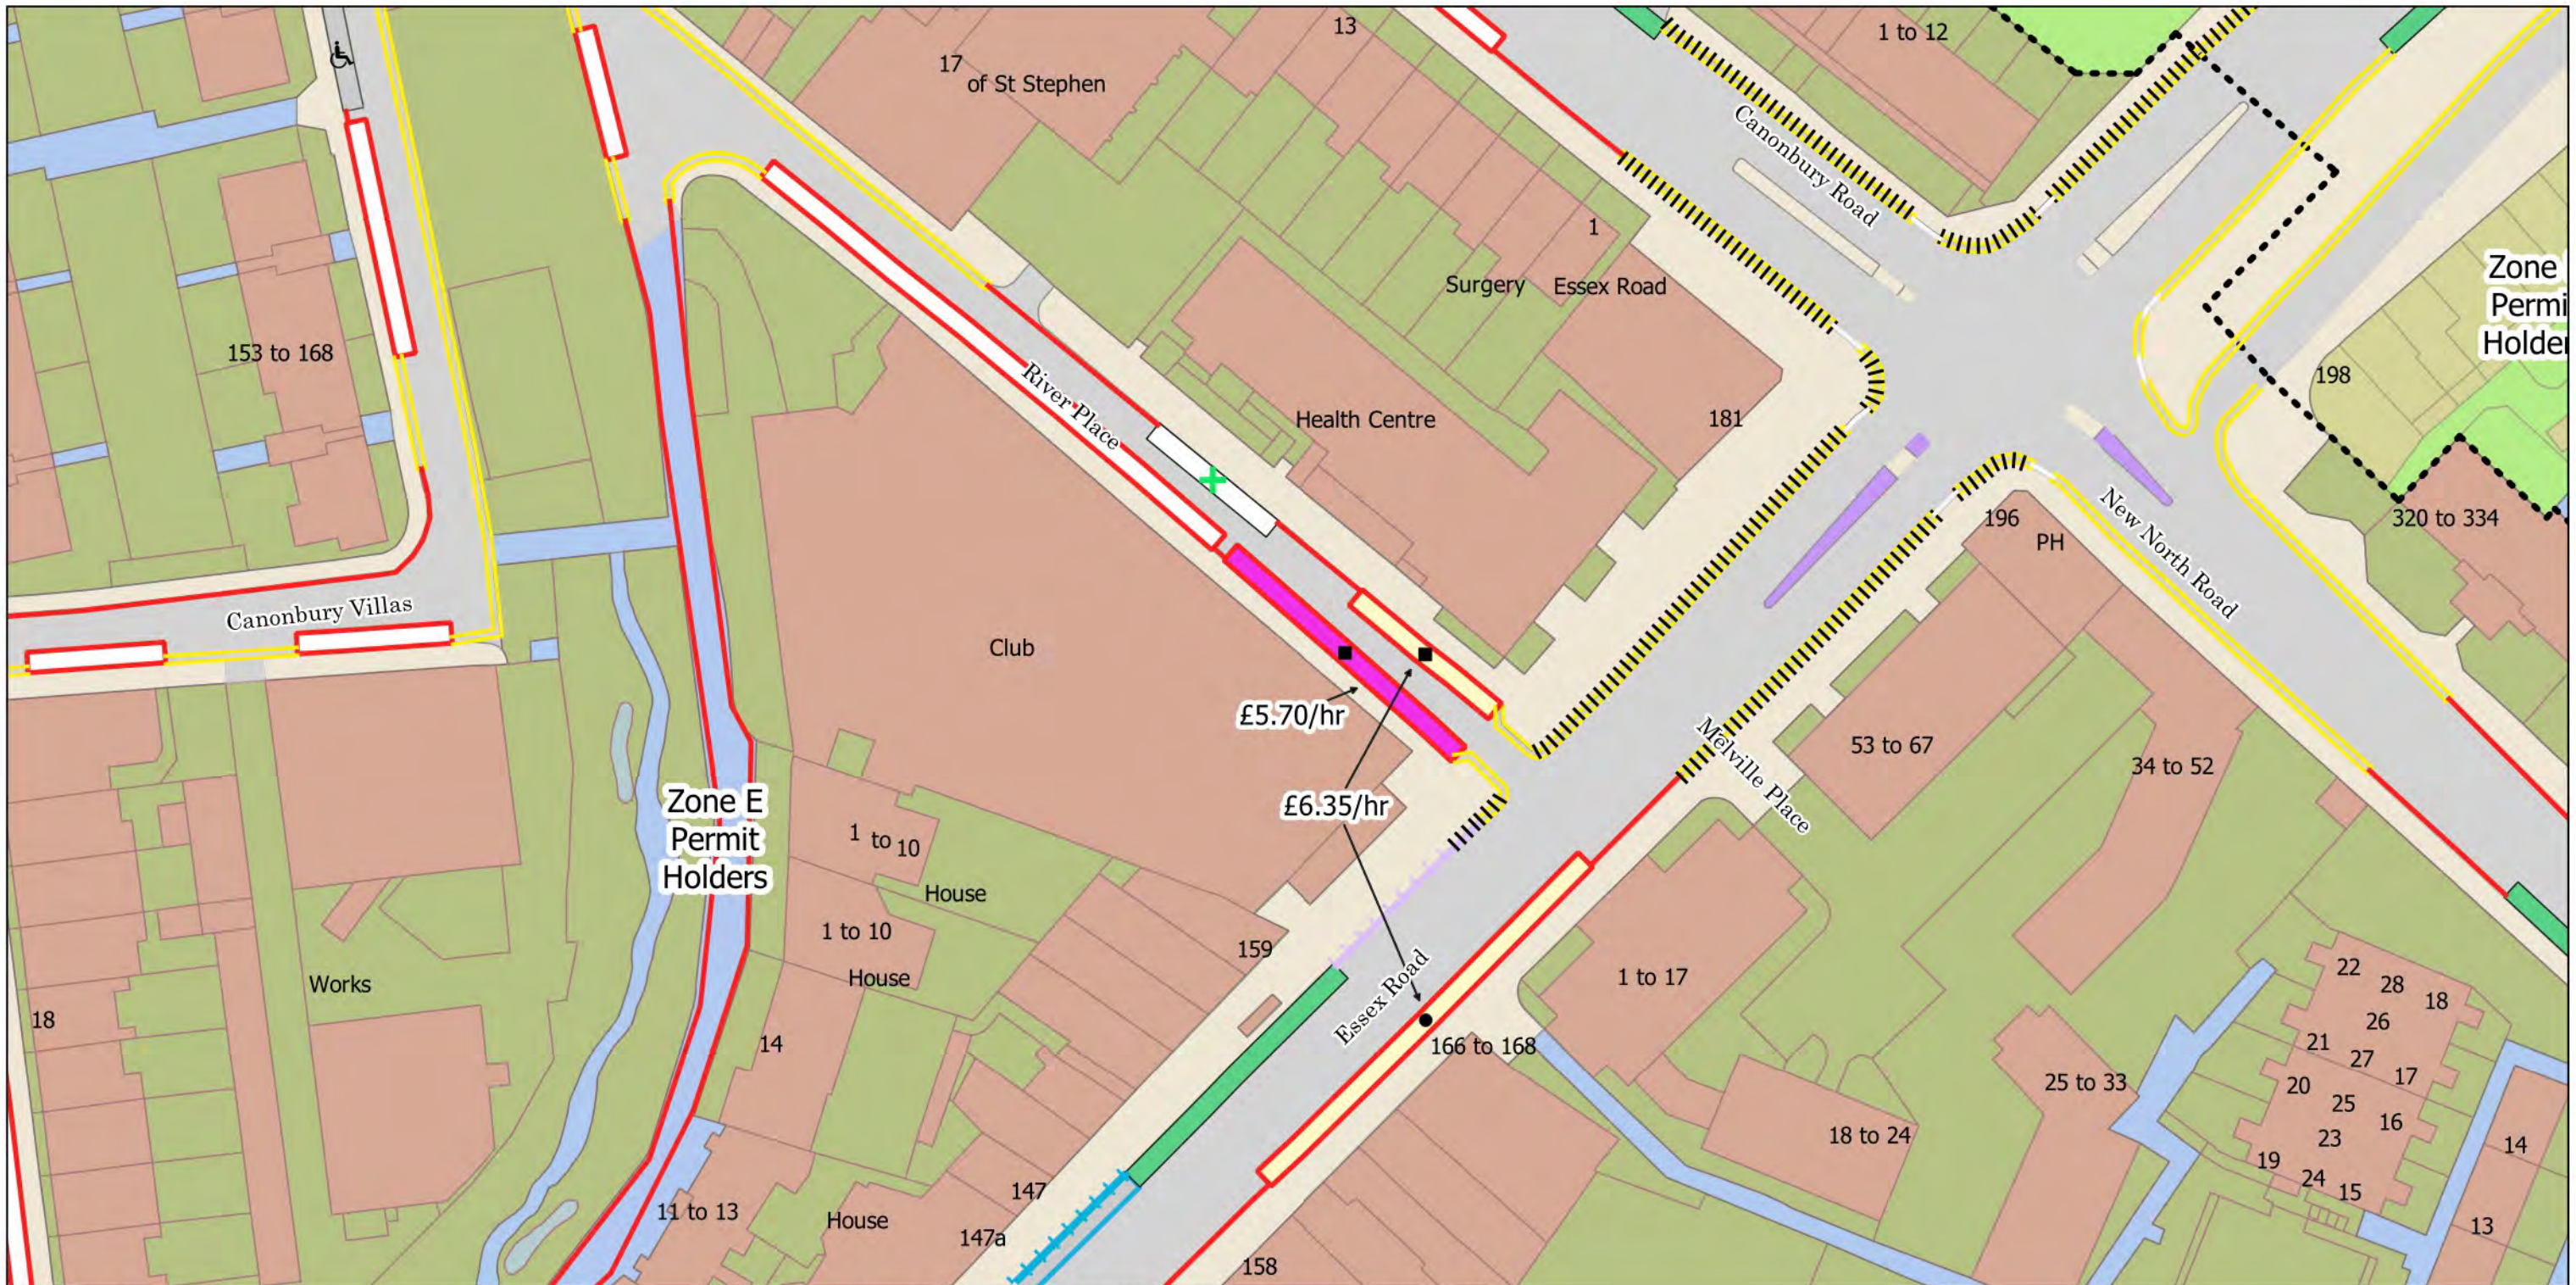

- No Stopping at any time
- ||||| No Loading at any time
- ||| No Loading Mon-Fri 7am-10am 4pm-7pm
- || No Loading Mon-Sat 7am-7pm
- No Waiting at any time
- No Waiting Mon-Fri 7am-10am 4pm-7pm
- No Waiting Mon-Fri 8.30am-6.30pm Sat 8.30am-1.30pm
- No Waiting Mon-Sat 7am-7pm
- Resident Permit Mon-Fri 8.30am-6.30pm Sat 8.30am-1.30pm
- Loading Bay Mon-Fri 10am-4pm Sat 7am-7pm 40 min Max Stay
- ♿ Disabled Persons Parking Place
- Bus Stop
- Ambulance Parking Place
- 2h Pay by Phone (1h NR) or Business Permit Mon-Fri 8.30am-6.30pm Sat 8.30am-1.30pm
- 2h Pay by Phone (1h NR) Mon-Fri 8.30am-6.30pm Sat 8.30am-1.30pm
- 1h Pay by Phone (1h NR) Mon-Fri 8.30am-6.30pm Sat 8.30am-1.30pm
- --- Controlled Parking Zone Boundary

The Islington (Charged for Parking Places) Order (Consolidation) 2022
The Islington (Free Parking Places, Loading Places and Waiting, Loading and Stopping Restrictions) Order (Consolidation) 2022
© Crown copyright and database rights 2021. Ordnance Survey 100021551

Page - AH14 Revision Number - 0
Status: Confirmed
Effective From: 26/05/2022
Effective To: N/A

Scale: AG14
1:625 AH13 AH15
AI14