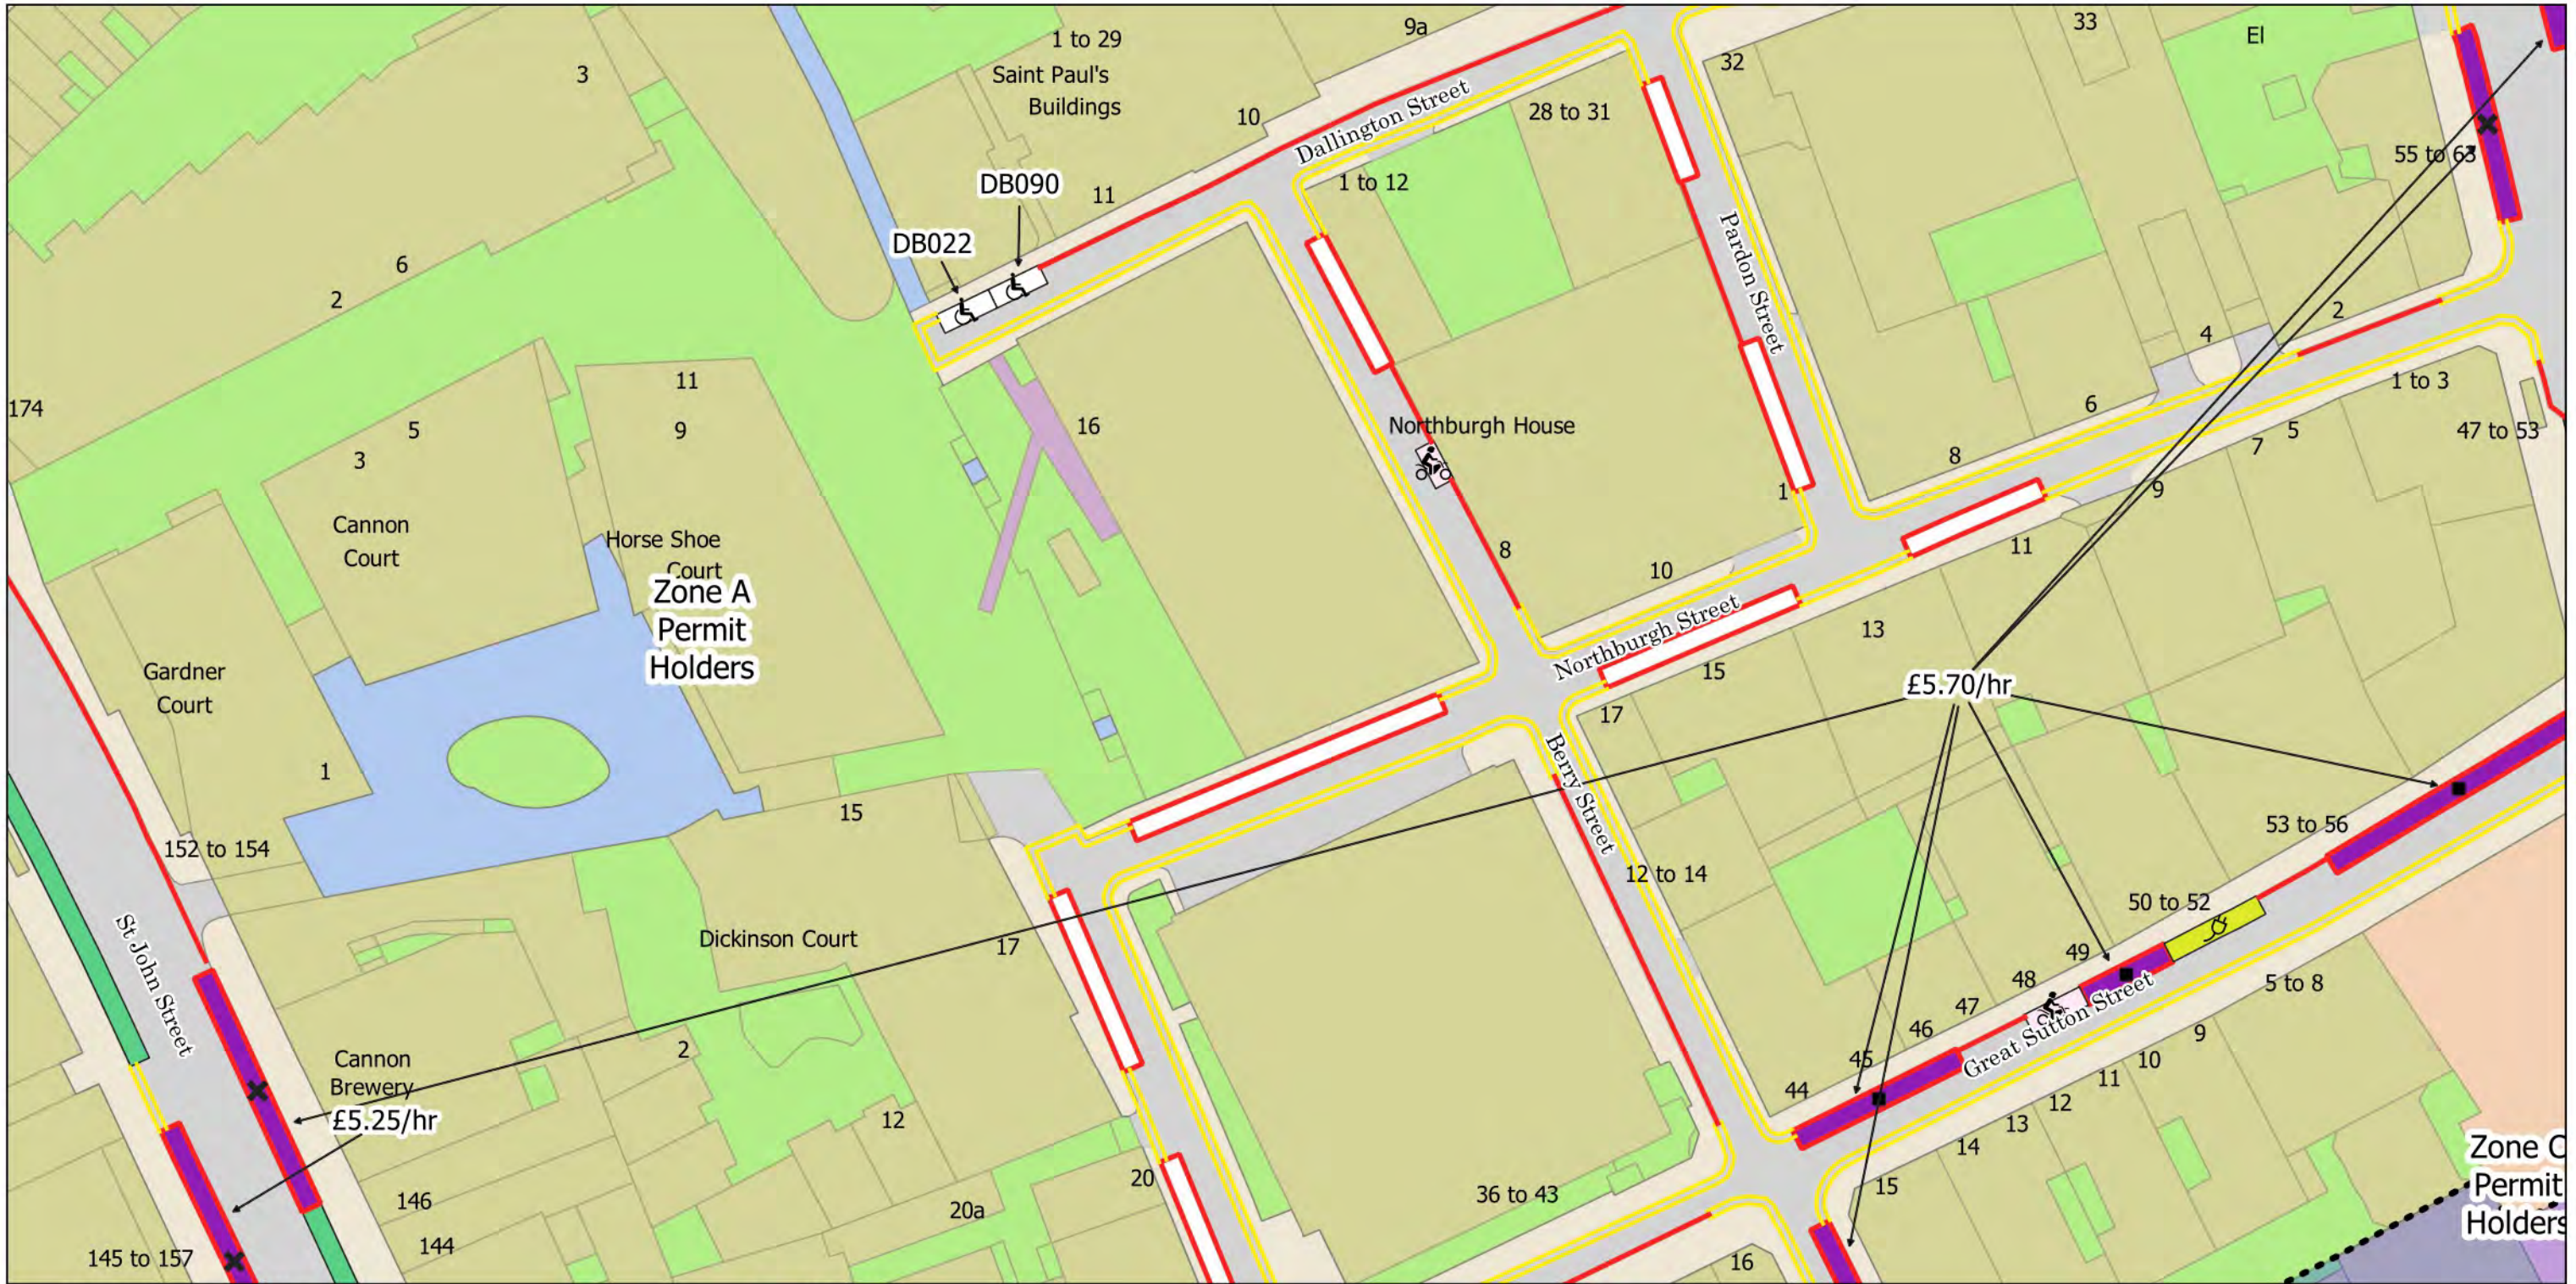

- No Waiting at any time
- No Waiting Mon-Fri 8.30am-6.30pm Sat 8.30am-1.30pm
- Solo Motorcycle Parking Place
- Resident Permit Mon-Fri 8.30am-6.30pm Sat 8.30am-1.30pm
- Electric Vehicle Charging Point Parking Place
- Dedicated Disabled Persons Parking Place
- Bus Stop
- 4h Pay by Phone (1h NR) or Permit Holders Mon-Fri 8.30am-6.30pm Sat 8.30am-1.30pm
- 2h Pay by Phone (1h NR) or Permit Holders Mon-Fri 8.30am-6.30pm Sat 8.30am-1.30pm
- Controlled Parking Zone Boundary

The Islington (Charged for Parking Places) Order (Consolidation) 2022
The Islington (Free Parking Places, Loading Places and Waiting, Loading and Stopping Restrictions) Order (Consolidation) 2022
© Crown copyright and database rights 2021. Ordnance Survey 100021551

Page - AX13 Revision Number - 0
Status: Confirmed
Effective From: 26/05/2022
Effective To: N/A

Scale: AW13
1:625 AX12 + AX14
AY13