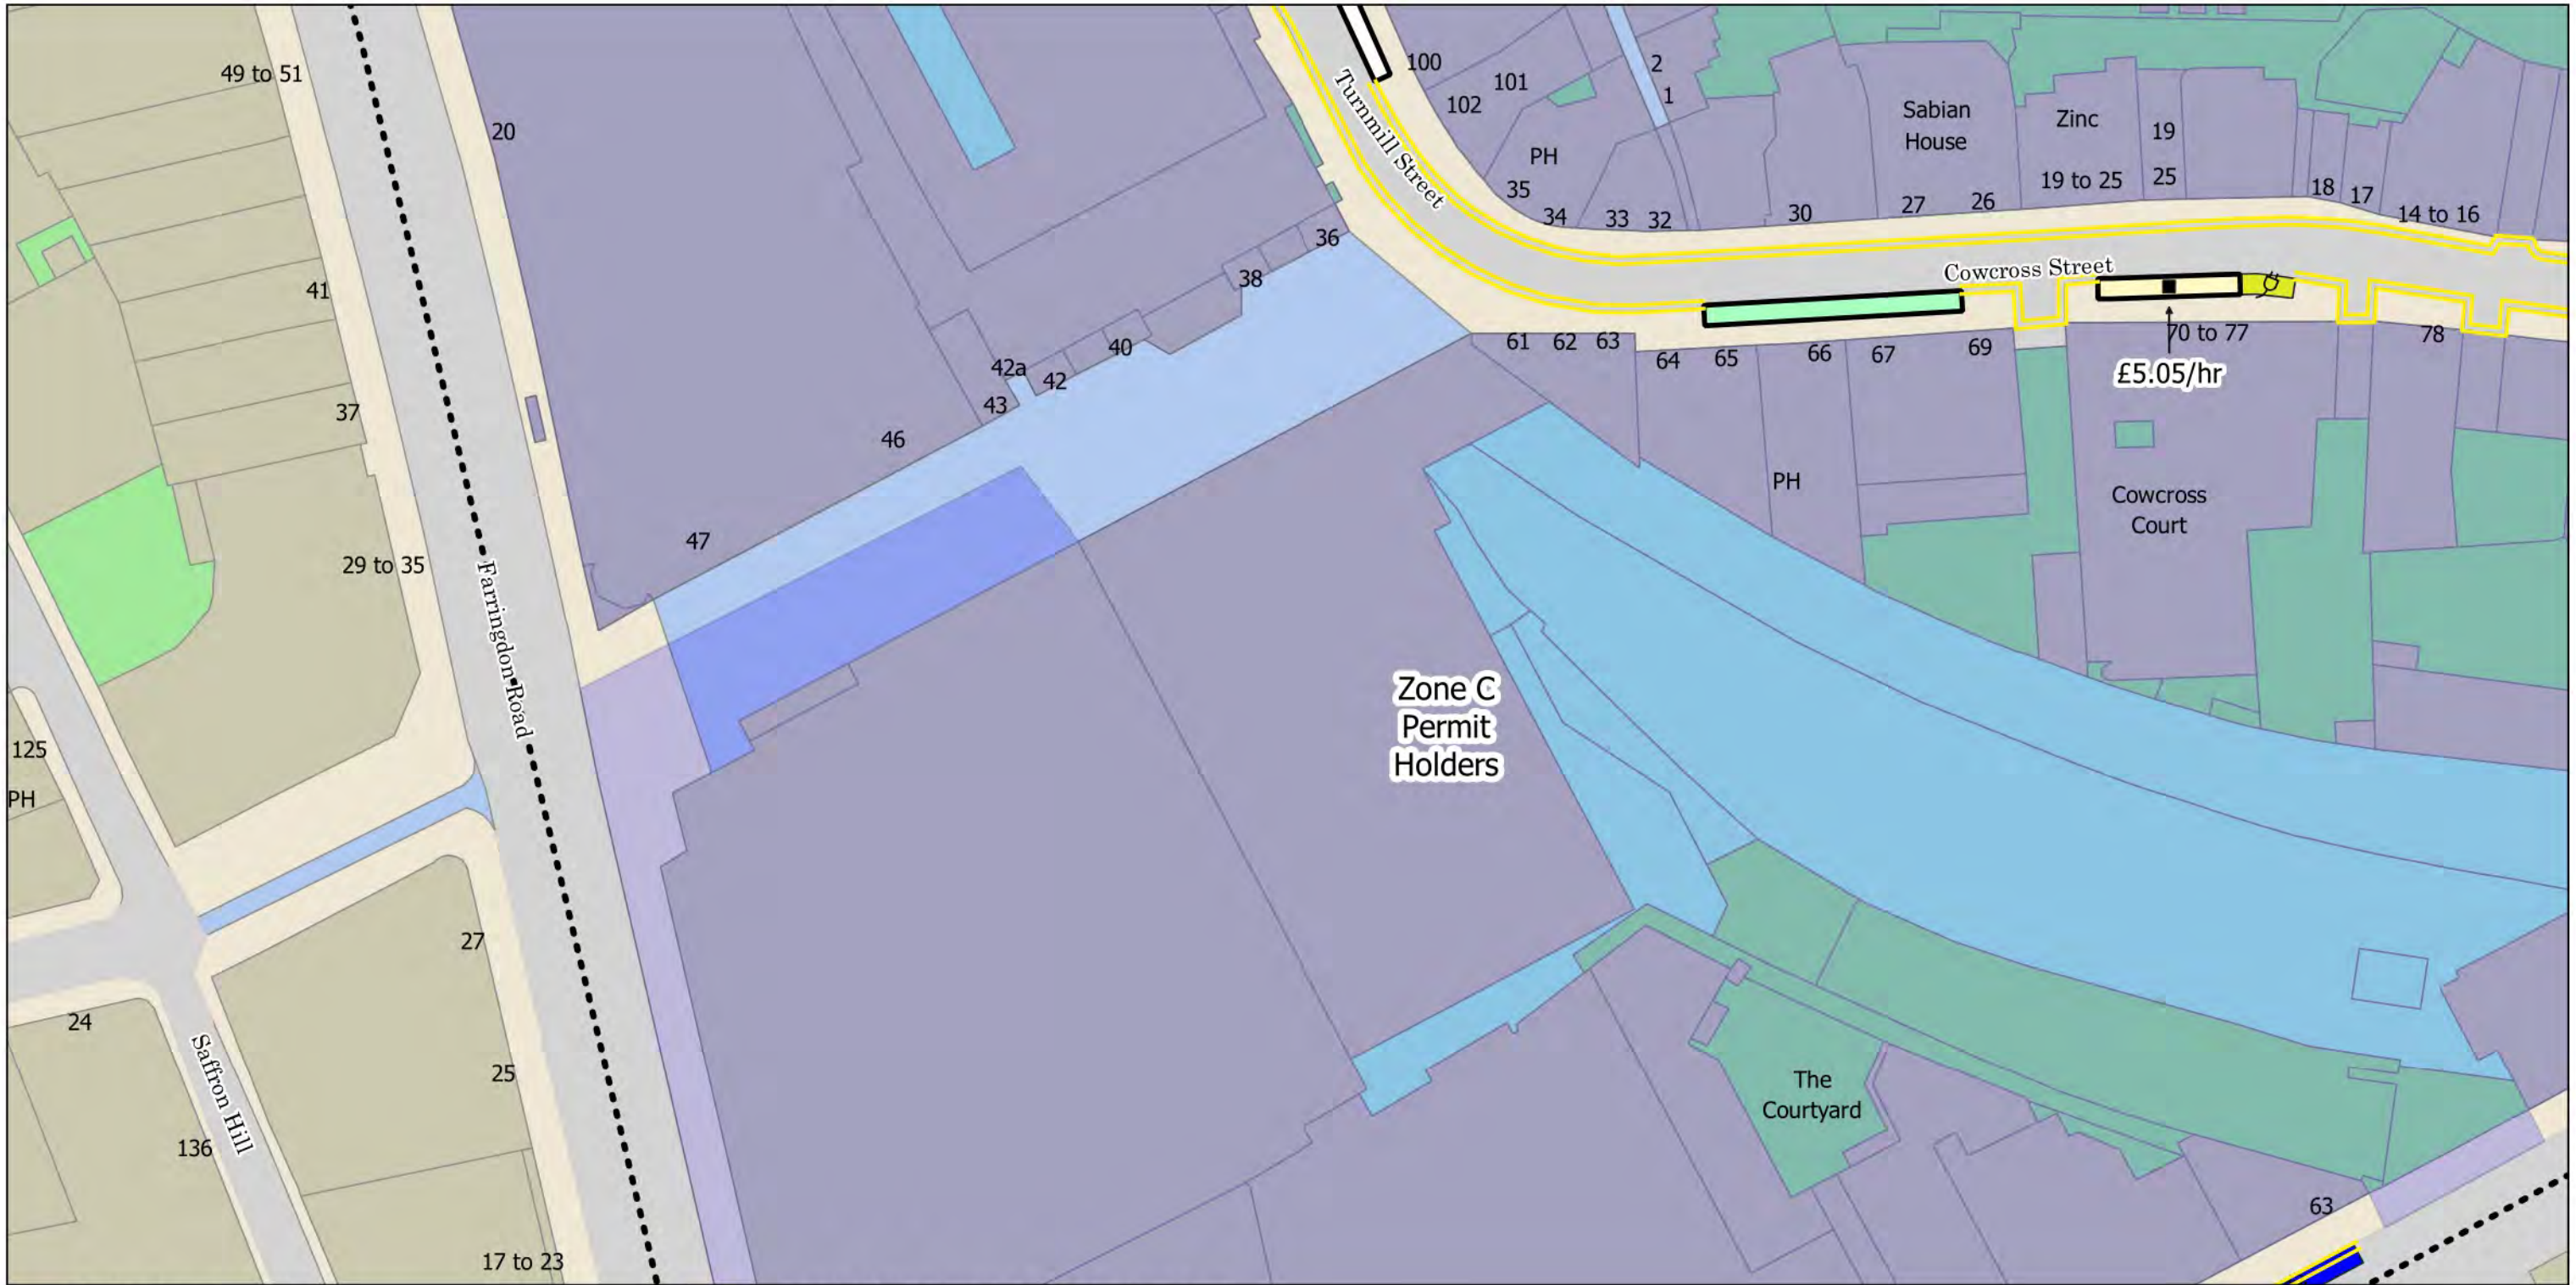

- No Waiting at any time
- Taxi Bay
- Resident Permit Mon-Sat at any time Sun 12am-6am
- Permit Holder Bay Mon-Sat at any time Sun 12am-6am
- ⚡ Electric Vehicle Charging Point Parking Place
- 2h Pay by Phone (1h NR) Mon-Sat at any time Sun 12am-6am
- Controlled Parking Zone Boundary