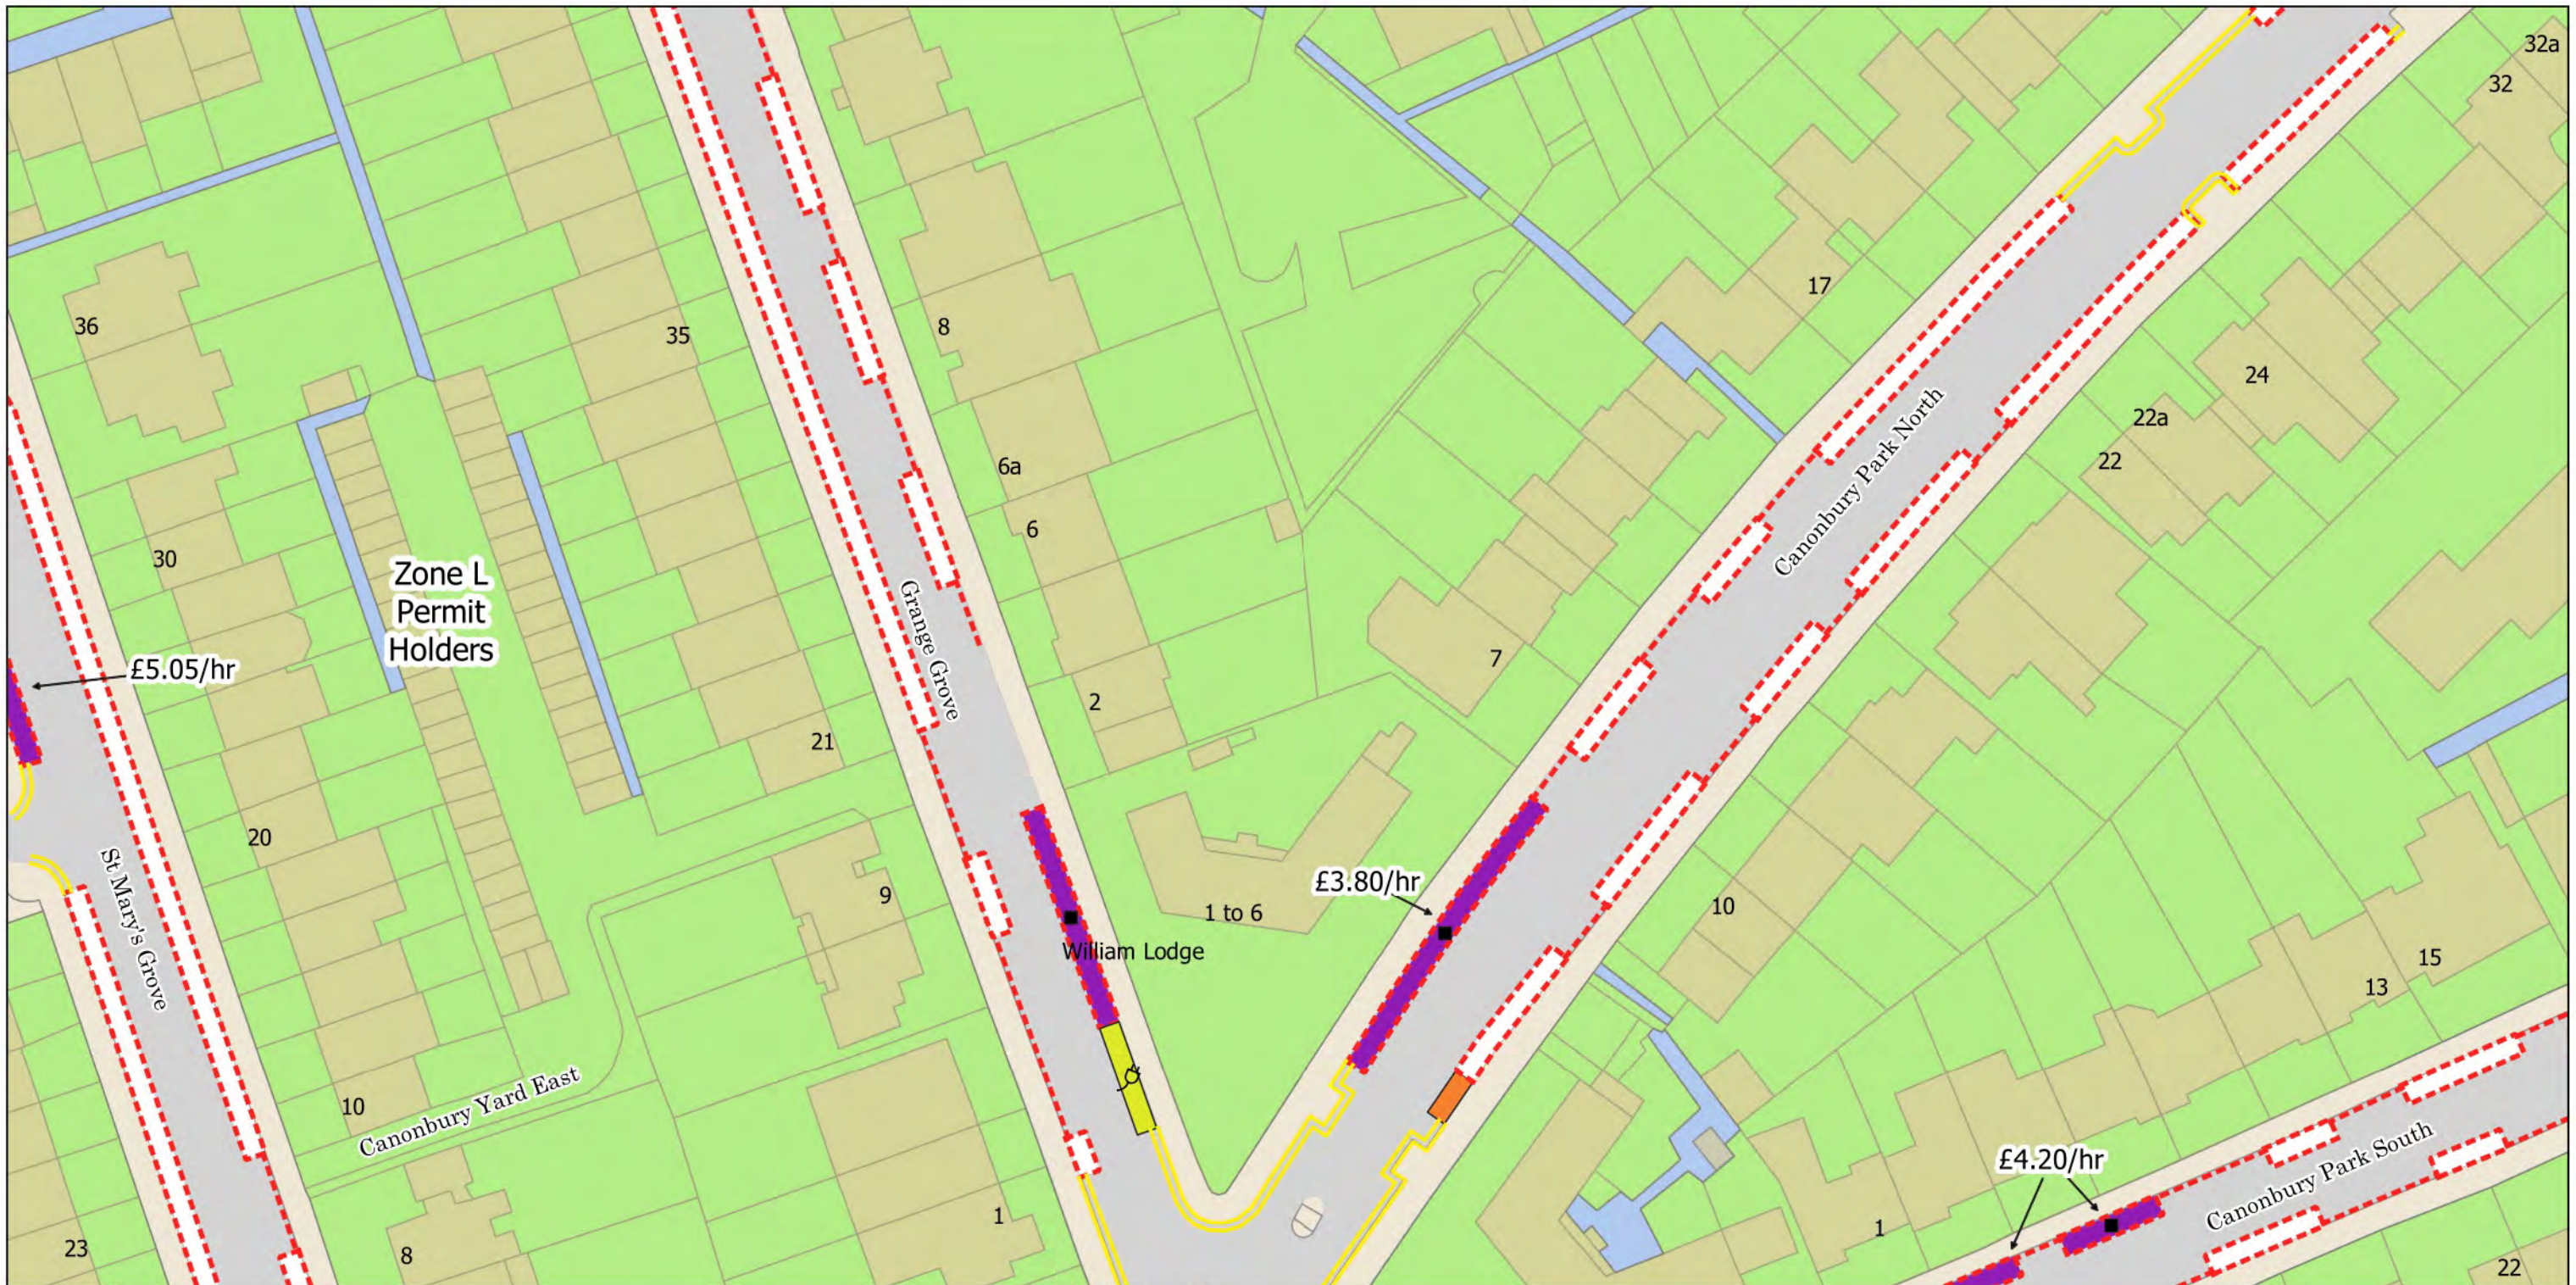

- No Waiting at any time
- No Waiting Mon-Fri 8.30am-6.30pm Sat 8.30am-1.30pm and match days
- Resident Permit Mon-Fri 8.30am-6.30pm Sat 8.30am-1.30pm and match days
- Electric Vehicle Charging Point Parking Place
- Car Club Parking Place
- 2h Pay by Phone (1h NR) or Permit Holders Mon-Fri 8.30am-6.30pm Sat 8.30am-1.30pm and match days