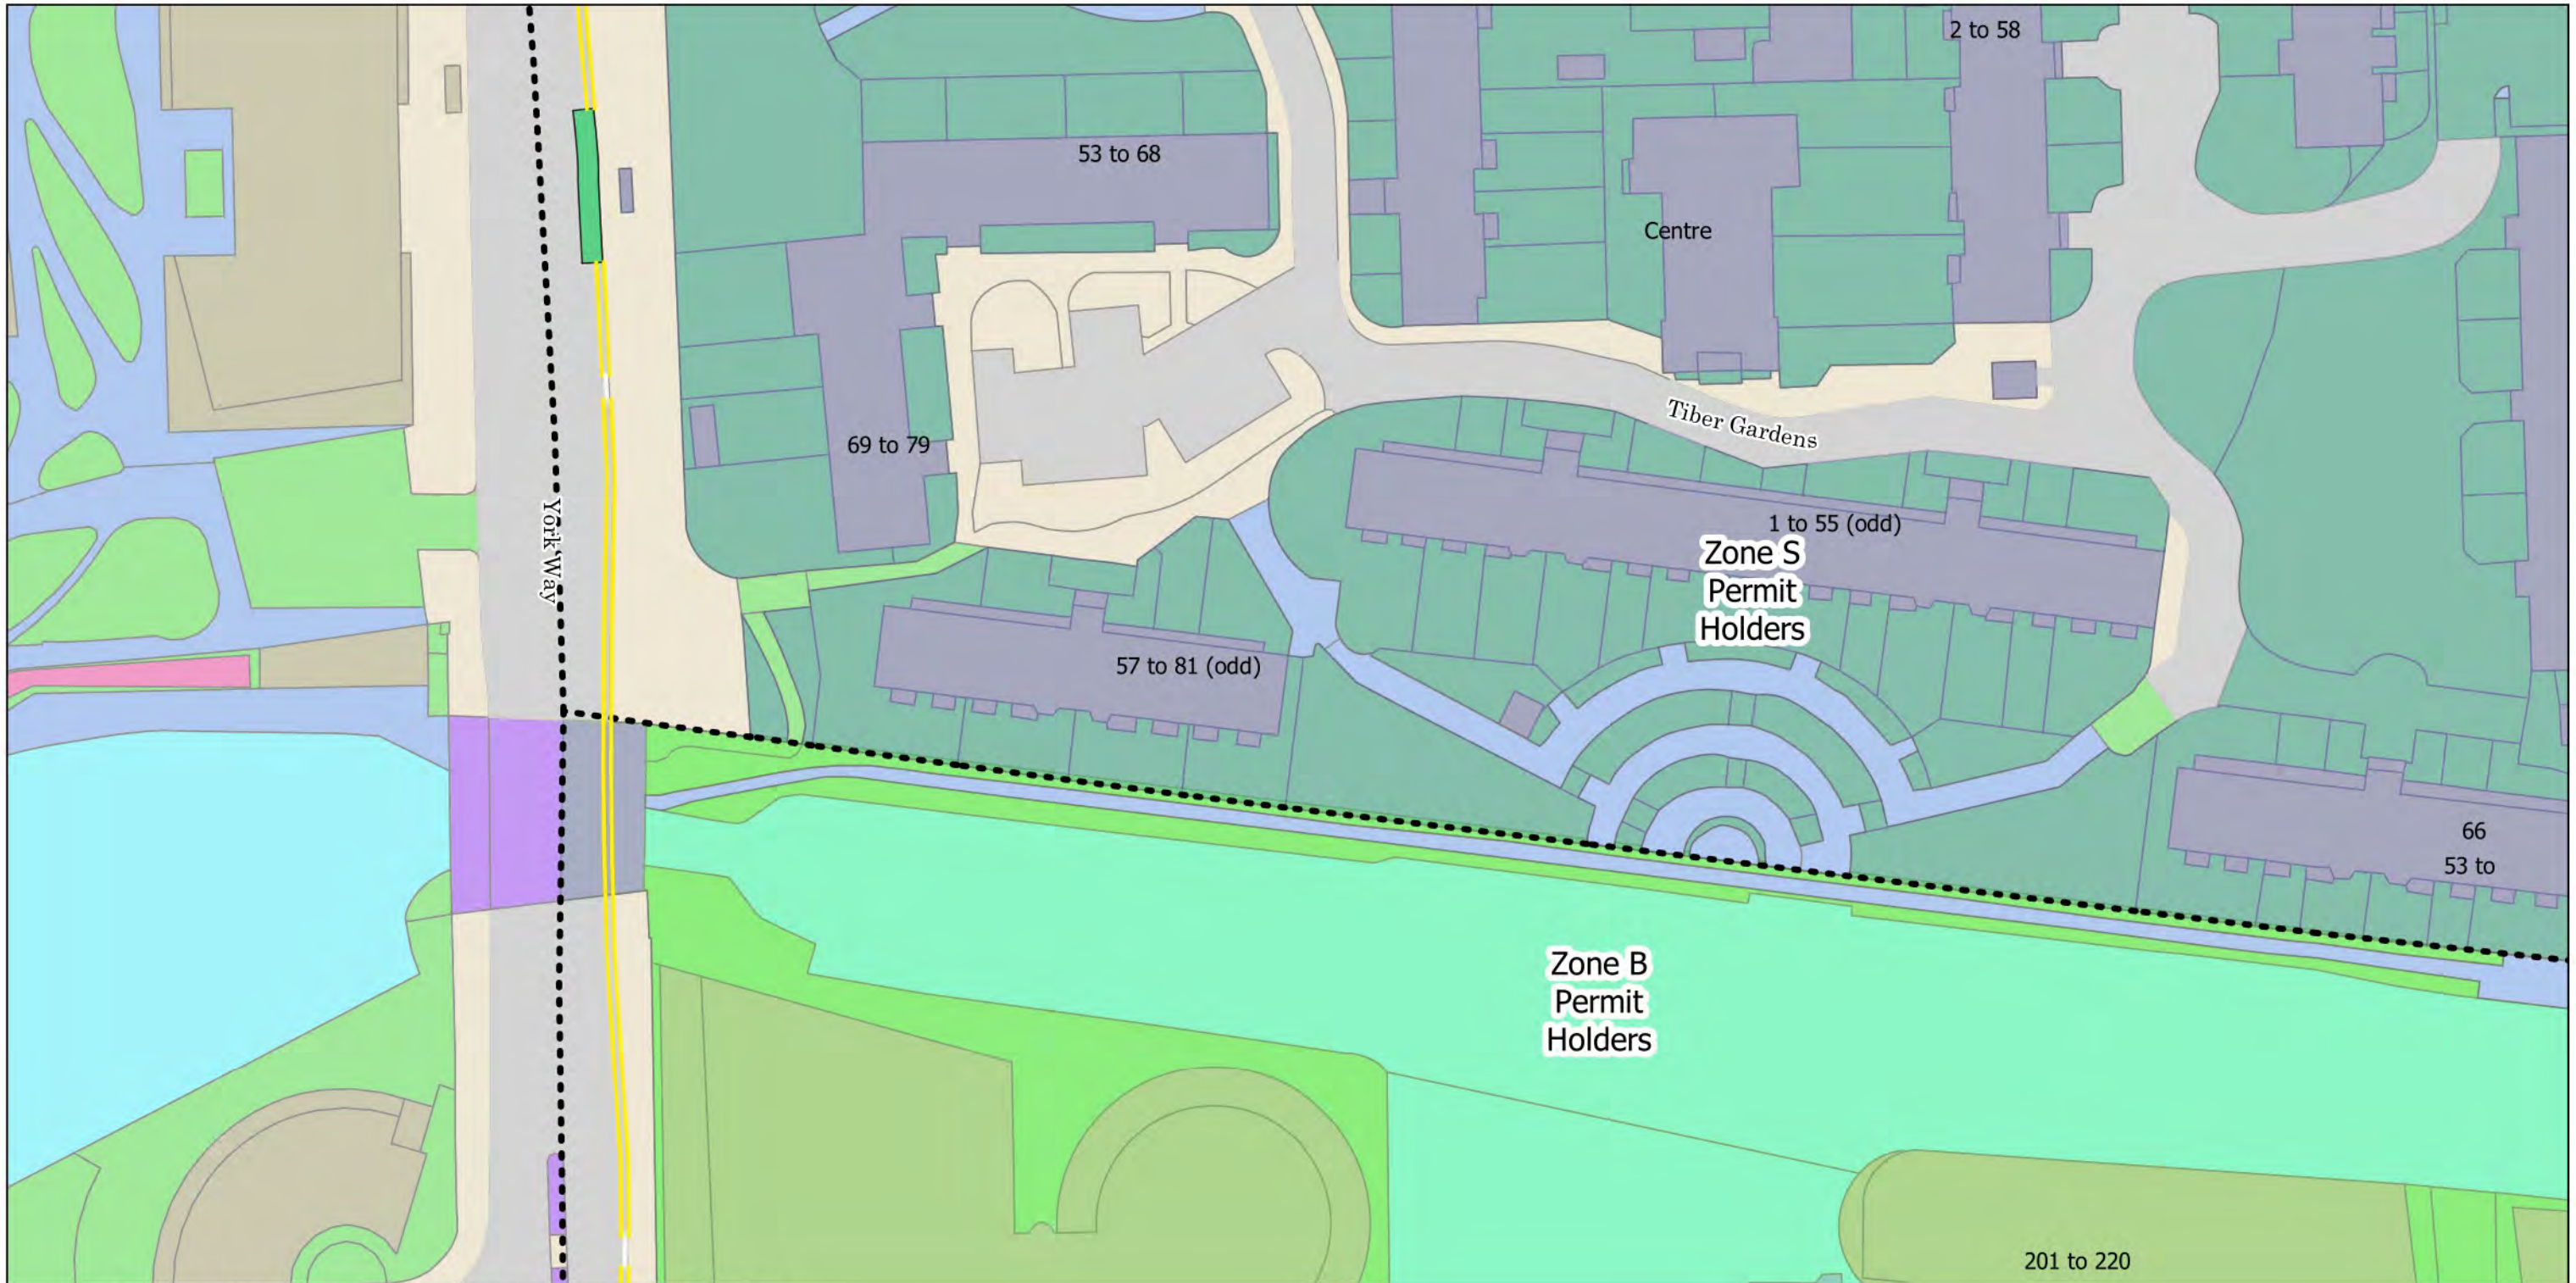

No Stopping at any time Controlled Parking Zone Boundary
 No Waiting at any time
 Bus Stop