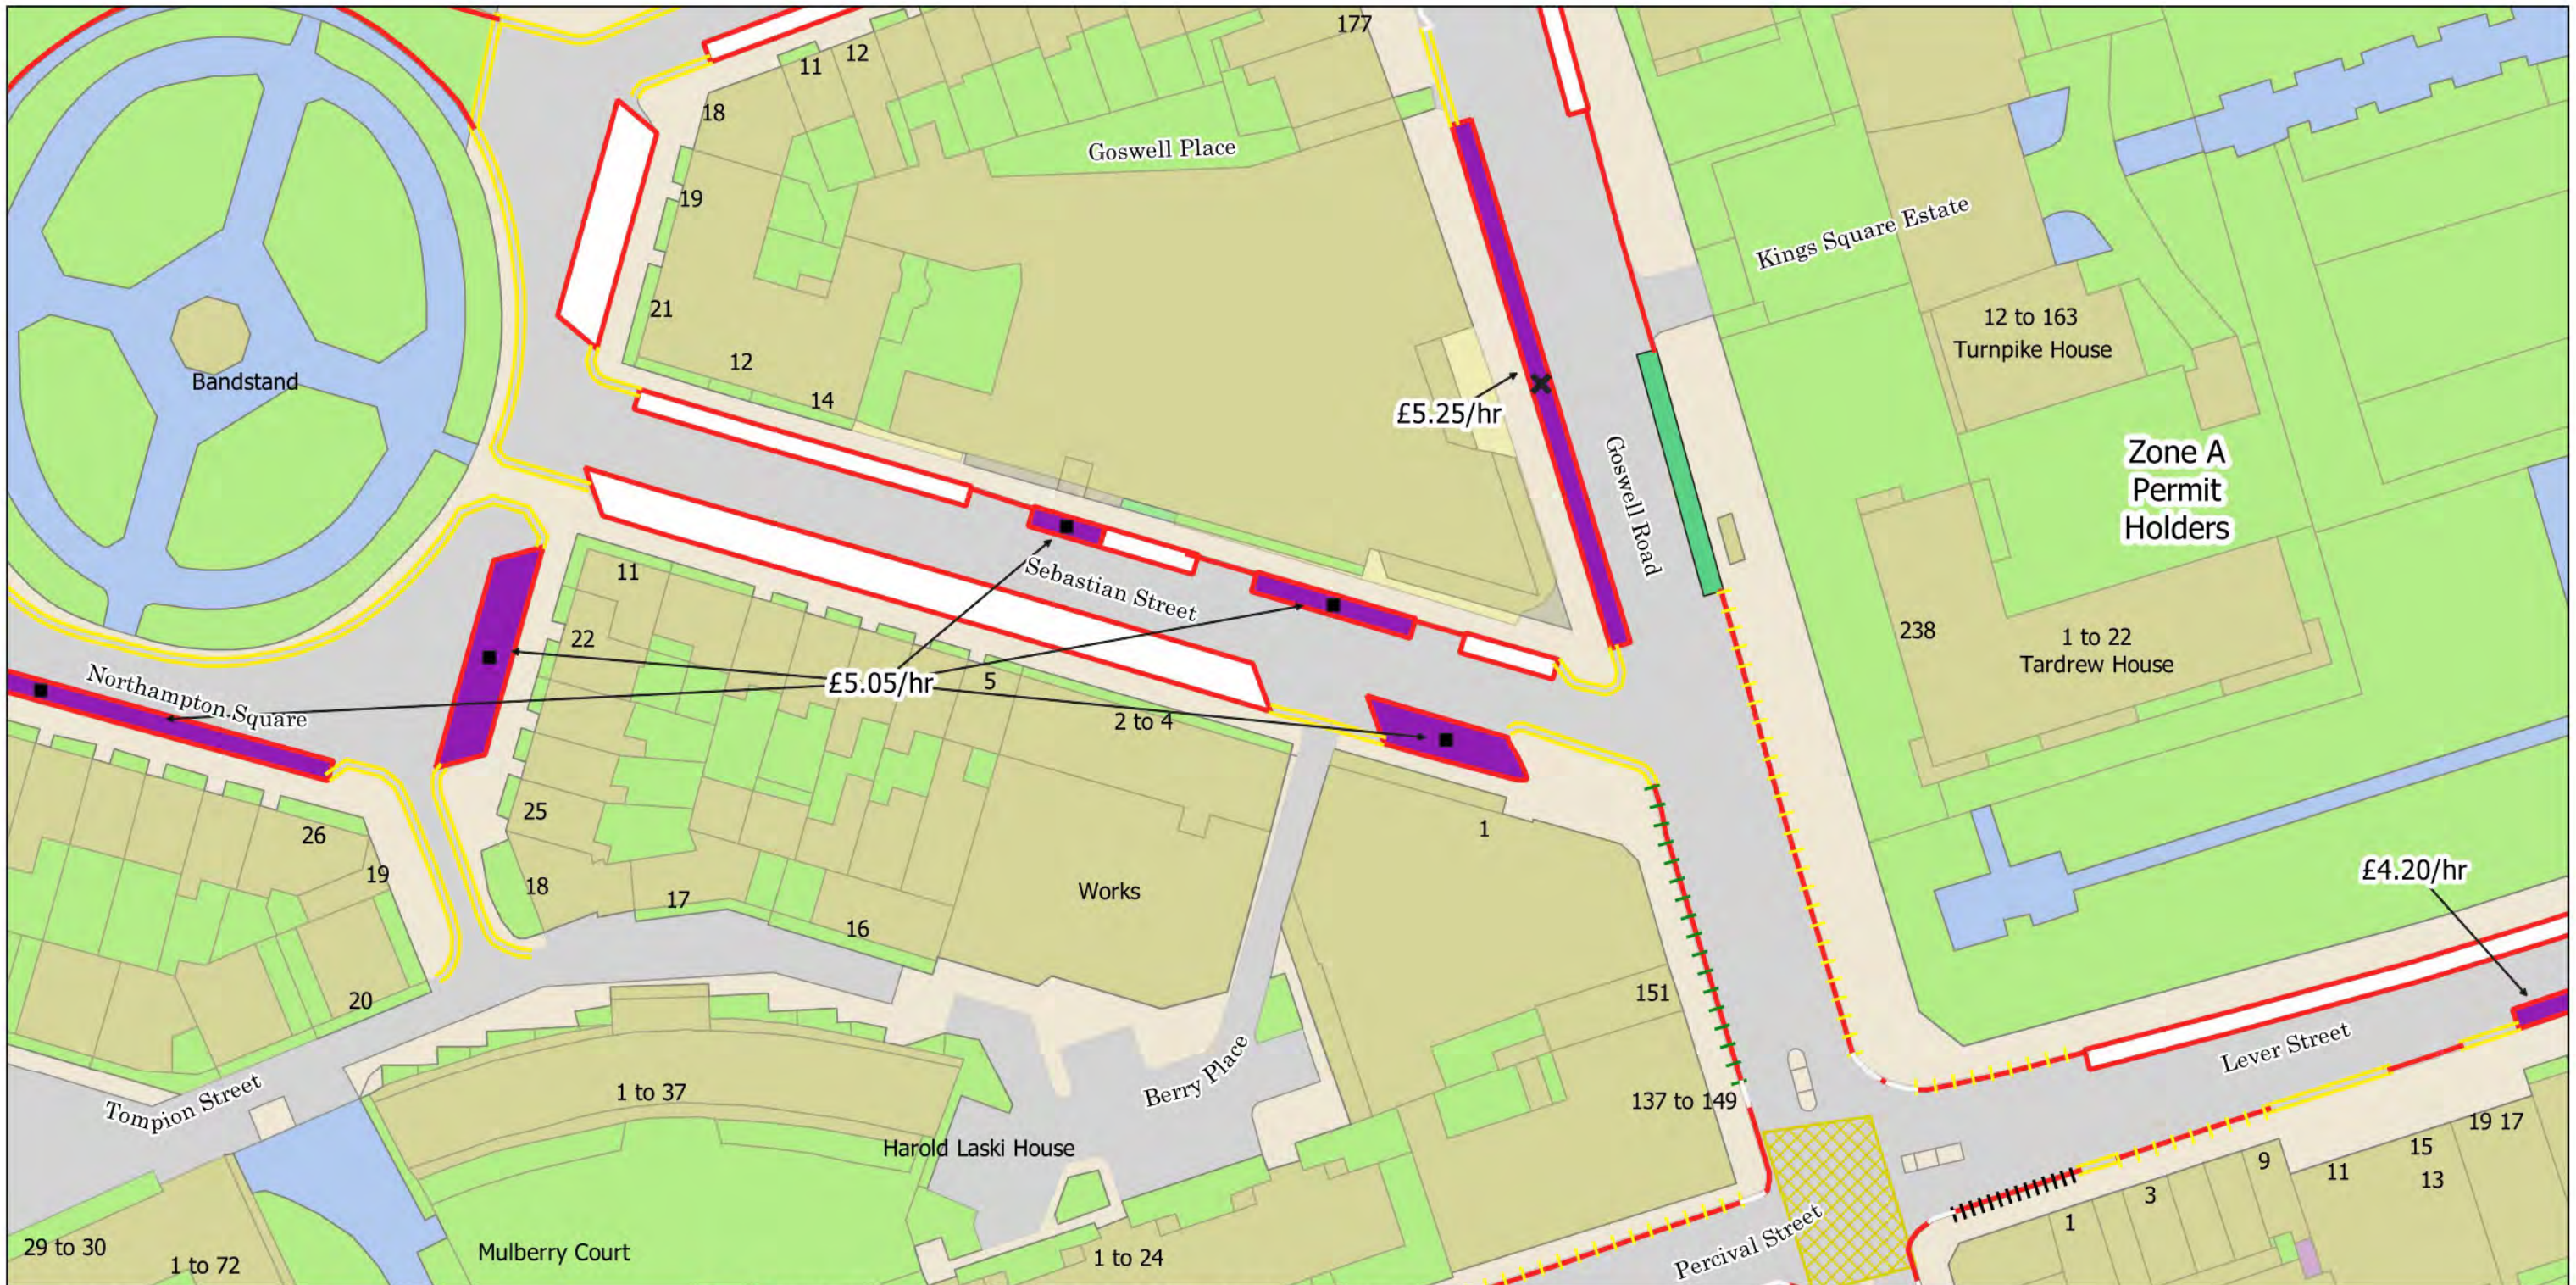

- No Stopping at any time
- ||||| No Loading at any time
- ||| No Loading Mon-Fri 8.30am-6.30pm Sat 8.30am-1.30pm
- || No Loading Mon-Fri 8.30am-9.30am 4.30pm-6.30pm
- No Waiting at any time
- No Waiting Mon-Fri 8.30am-6.30pm Sat 8.30am-1.30pm
- Resident Permit Mon-Fri 8.30am-6.30pm Sat 8.30am-1.30pm
- Bus Stop
- ✕ 4h Pay by Phone (1h NR) or Permit Holders Mon-Fri 8.30am-6.30pm Sat 8.30am-1.30pm
- 2h Pay by Phone (1h NR) or Permit Holders Mon-Fri 8.30am-6.30pm Sat 8.30am-1.30pm

The Islington (Charged for Parking Places) Order (Consolidation) 2022
The Islington (Free Parking Places, Loading Places and Waiting, Loading and Stopping Restrictions) Order (Consolidation) 2022
© Crown copyright and database rights 2021. Ordnance Survey 100021551

Page - AU13 Revision Number - 0
Status: Confirmed
Effective From: 26/05/2022
Effective To: N/A

Scale: AT13
1:625 AU12 + AU14
AV13