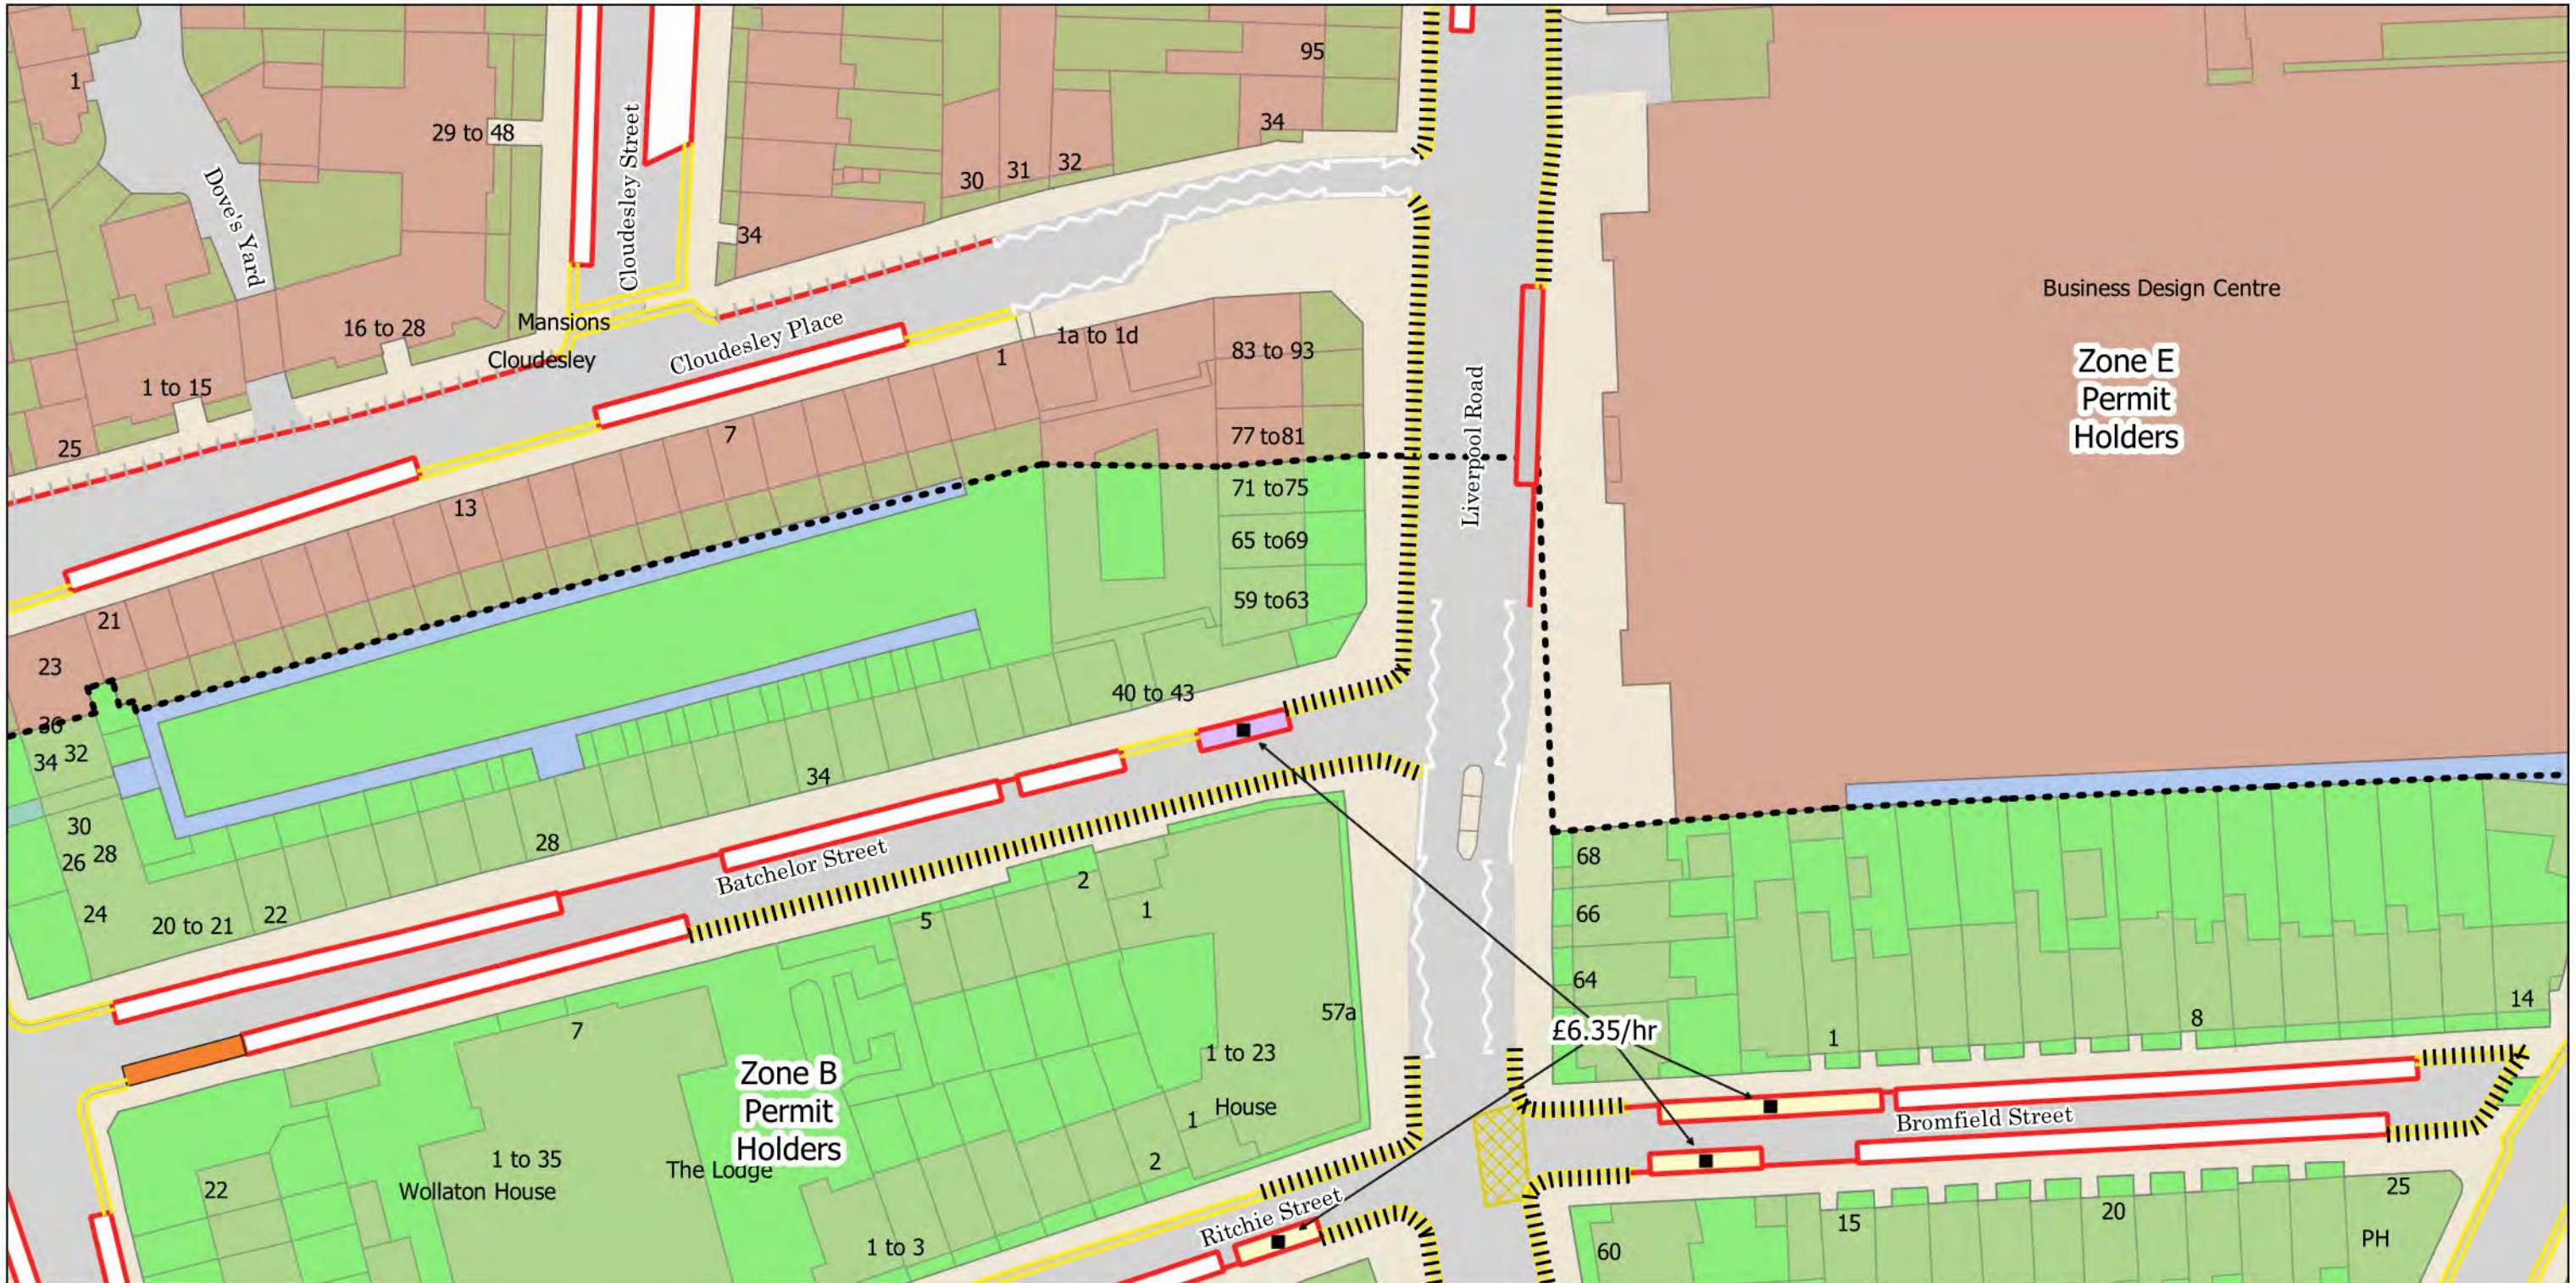

- No Stopping at any time
- ||||| No Loading at any time
- ||| No Loading Mon-Fri 8am-9.30am 4.30pm-6.30pm
- No Waiting at any time
- No Waiting Mon-Fri 8.30am-6.30pm Sat 8.30am-1.30pm
- ▭ Resident Permit Mon-Fri 8.30am-6.30pm Sat 8.30am-1.30pm
- ▭ Loading Bay Mon-Fri 8.30am-6.30pm Sat 8.30am-1.30pm
- ▭ Car Club Parking Place
- ▭ 2h Pay by Phone (1h NR) or Resident Permit Mon-Fri 8.30am-6.30pm Sat 8.30am-1.30pm
- ▭ 2h Pay by Phone (1h NR) Mon-Fri 8.30am-6.30pm Sat 8.30am-1.30pm
- --- Controlled Parking Zone Boundary