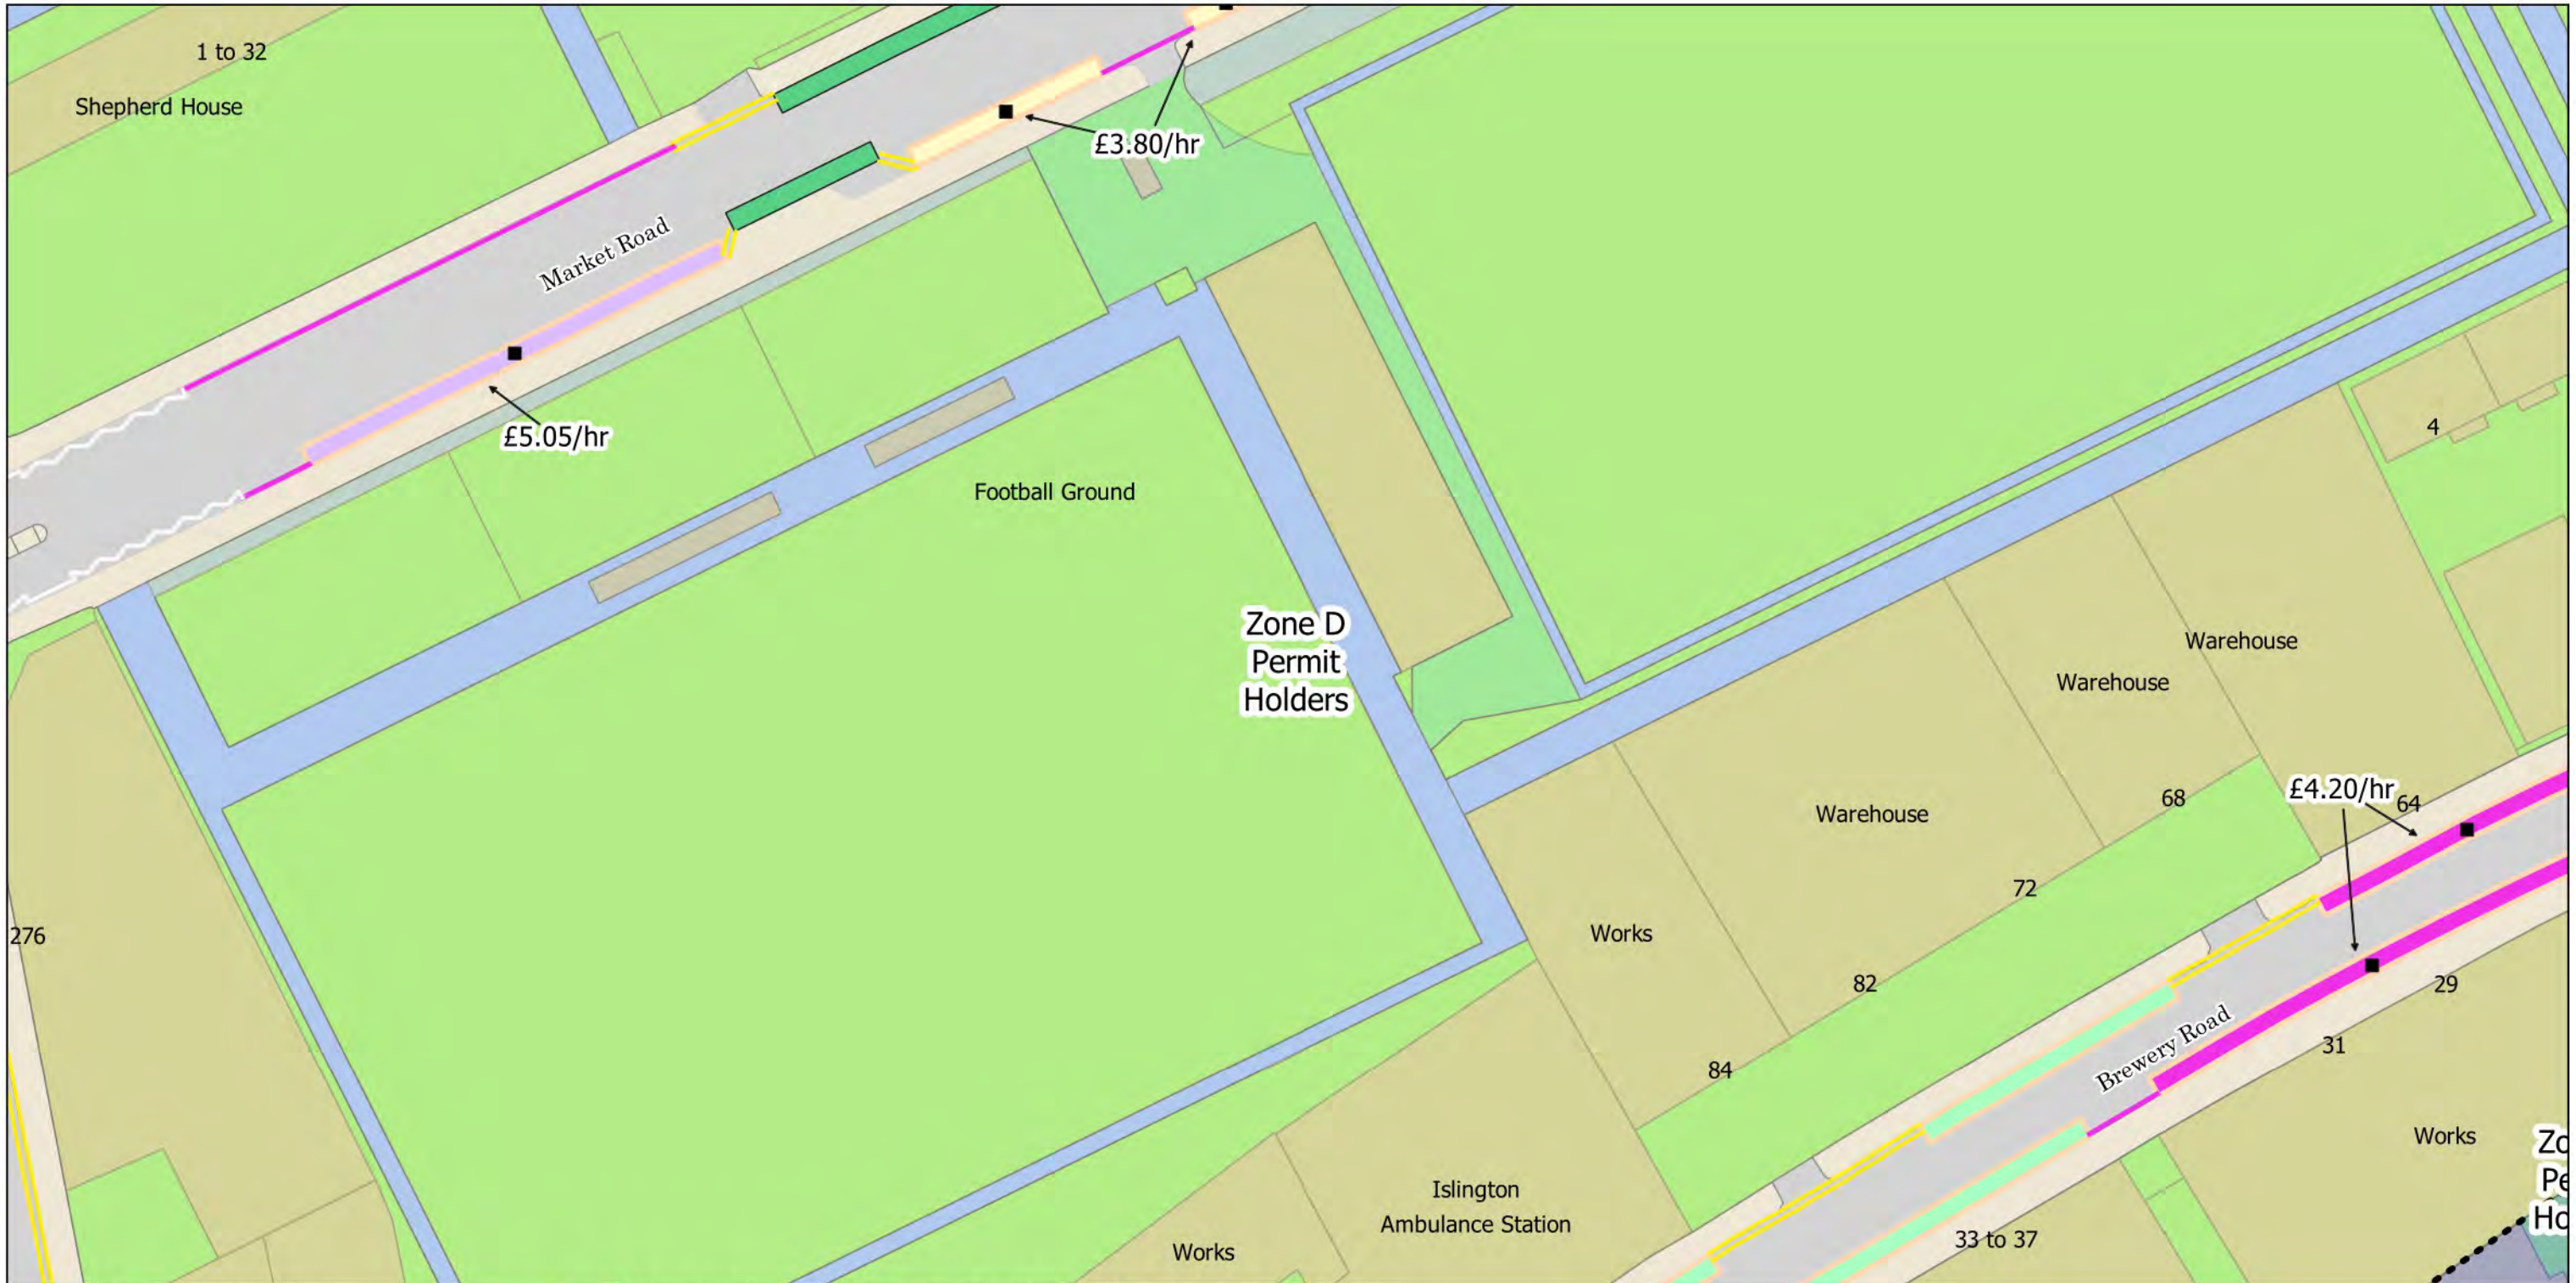

- No Stopping at any time
- No Waiting at any time
- No Waiting Mon-Fri 9.30am-4.30pm
- Permit Holder Bay Mon-Fri 9.30am-4.30pm
- Bus Stop
- 2h Pay by Phone (1h NR) or Resident Permit Mon-Fri 9.30am-4.30pm
- 2h Pay by Phone (1h NR) or Business Permit Mon-Fri 9.30am-4.30pm
- 2h Pay by Phone (1h NR) Mon-Fri 9.30am-4.30pm
- --- Controlled Parking Zone Boundary