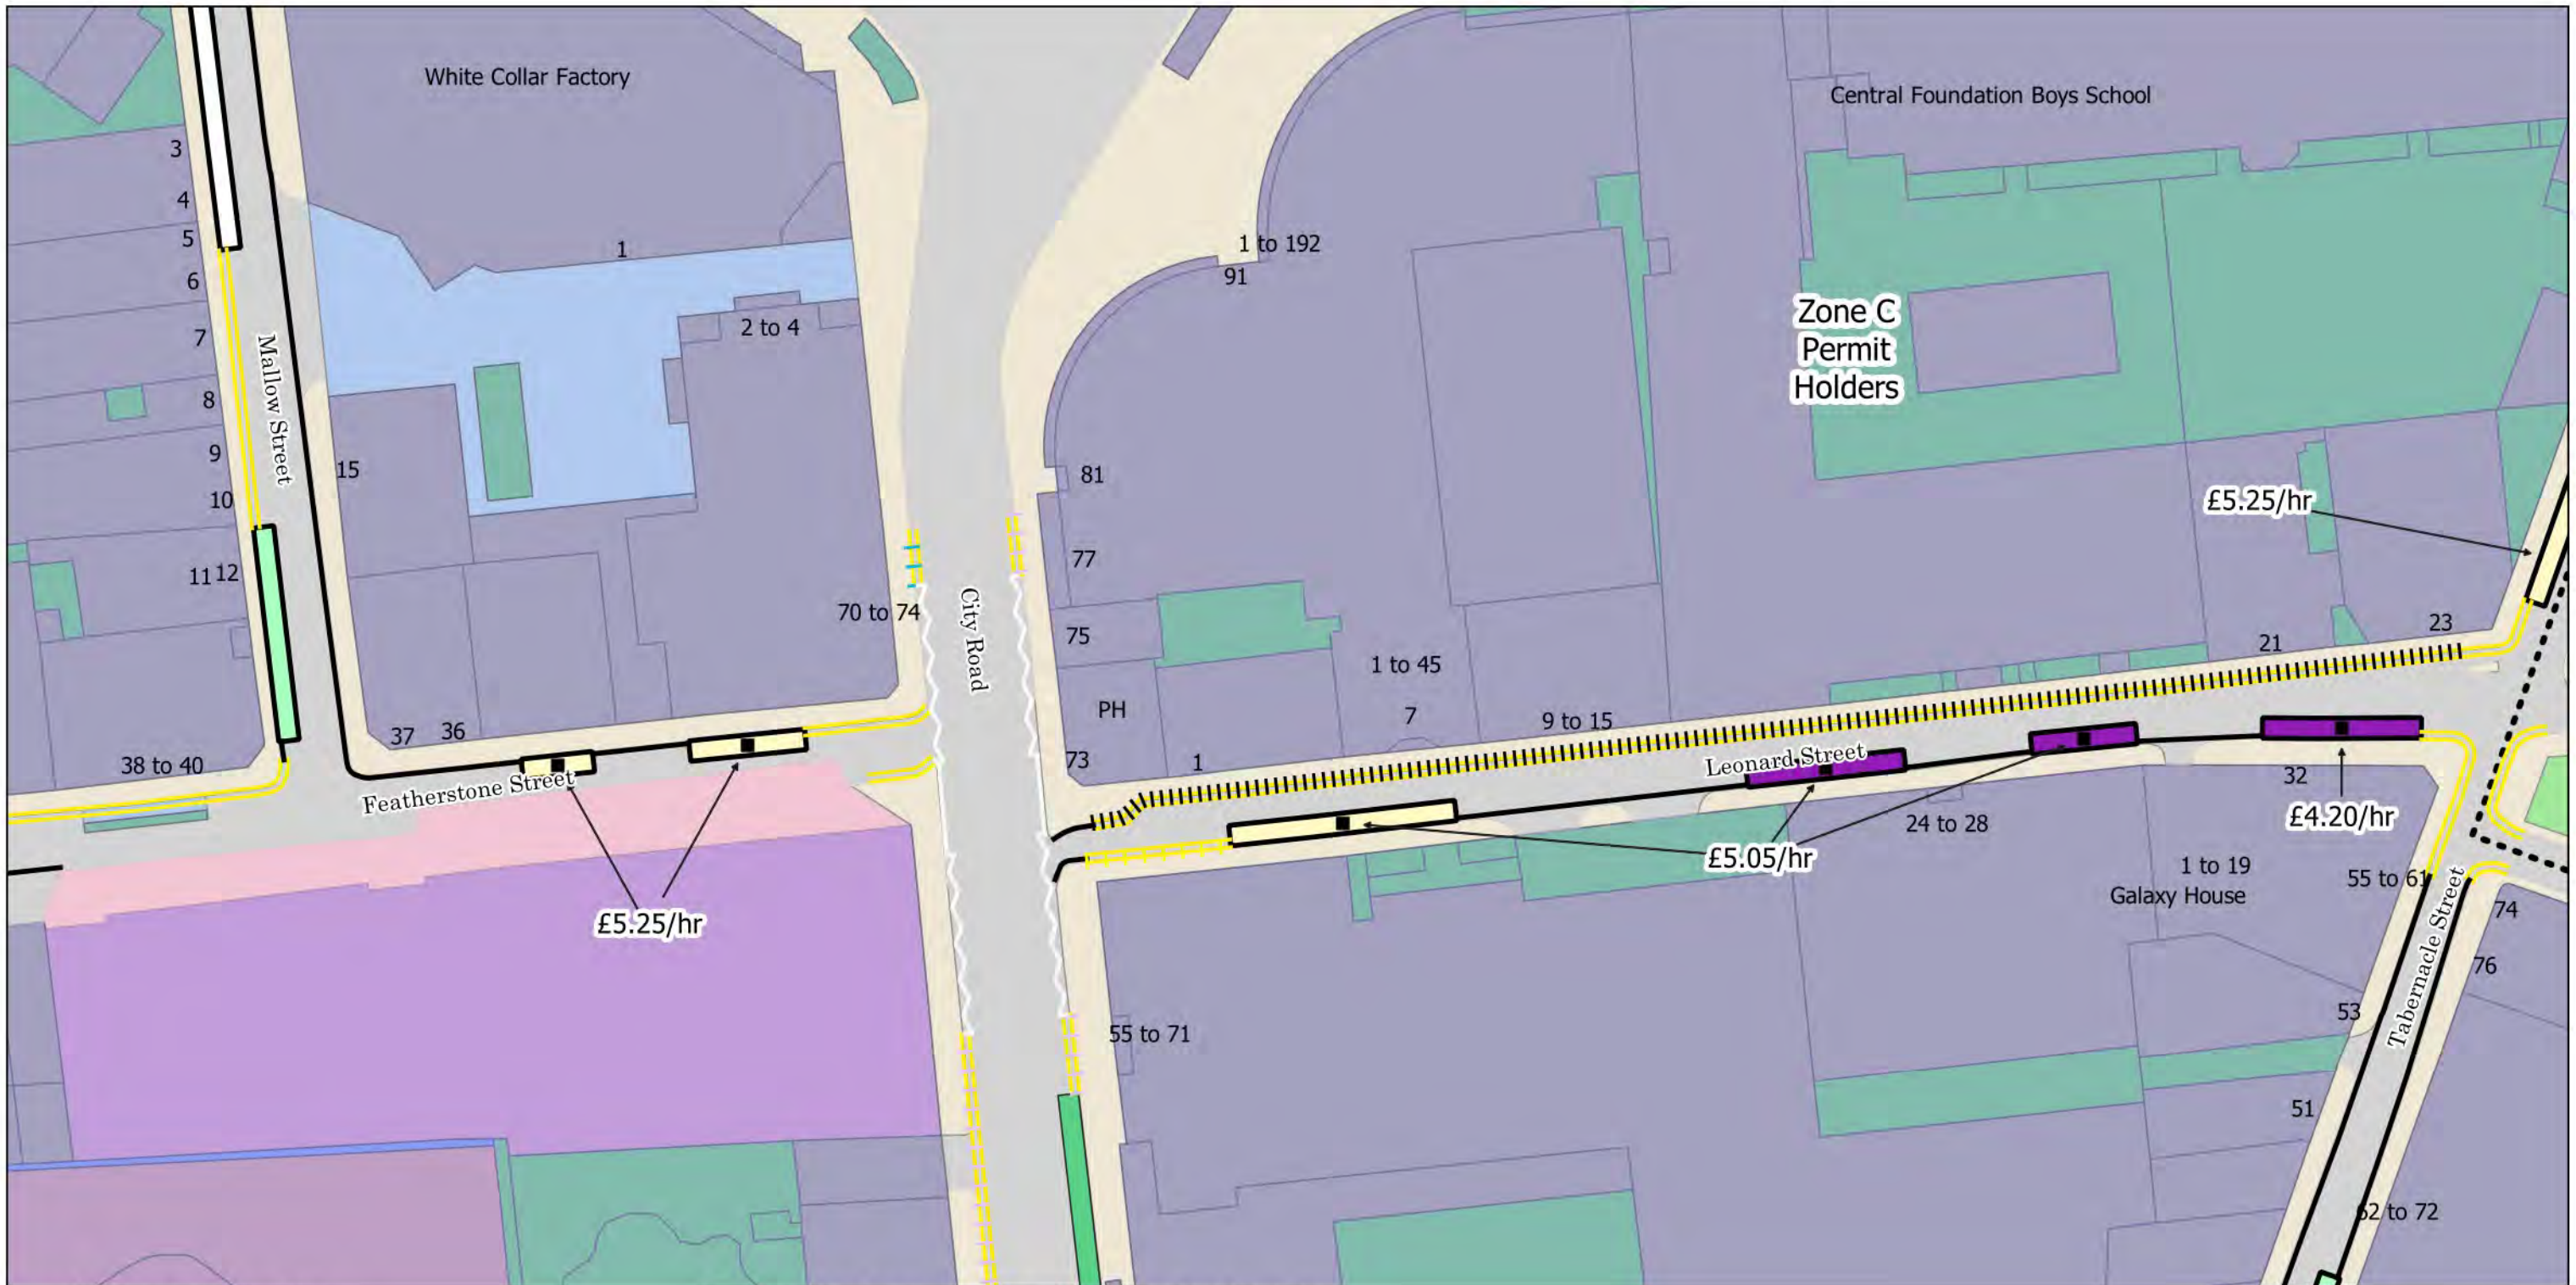

- No Stopping at any time
- ||||| No Loading at any time
- ||| No Loading Mon-Fri 7am-10am 4pm-7pm
- || No Loading Mon-Fri 8.30am-6.30pm Sat 8.30am-1.30pm
- || No Loading Mon-Sat 7am-7pm
- No Waiting at any time
- No Waiting Mon-Sat at any time Sun 12am-6am
- Resident Permit Mon-Sat at any time Sun 12am-6am
- Permit Holder Bay Mon-Sat at any time Sun 12am-6am
- Bus Stop
- 2h Pay by Phone (1h NR) or Permit Holders Mon-Sat at any time Sun 12am-6am
- 2h Pay by Phone (1h NR) Mon-Sat at any time Sun 12am-6am
- --- Controlled Parking Zone Boundary