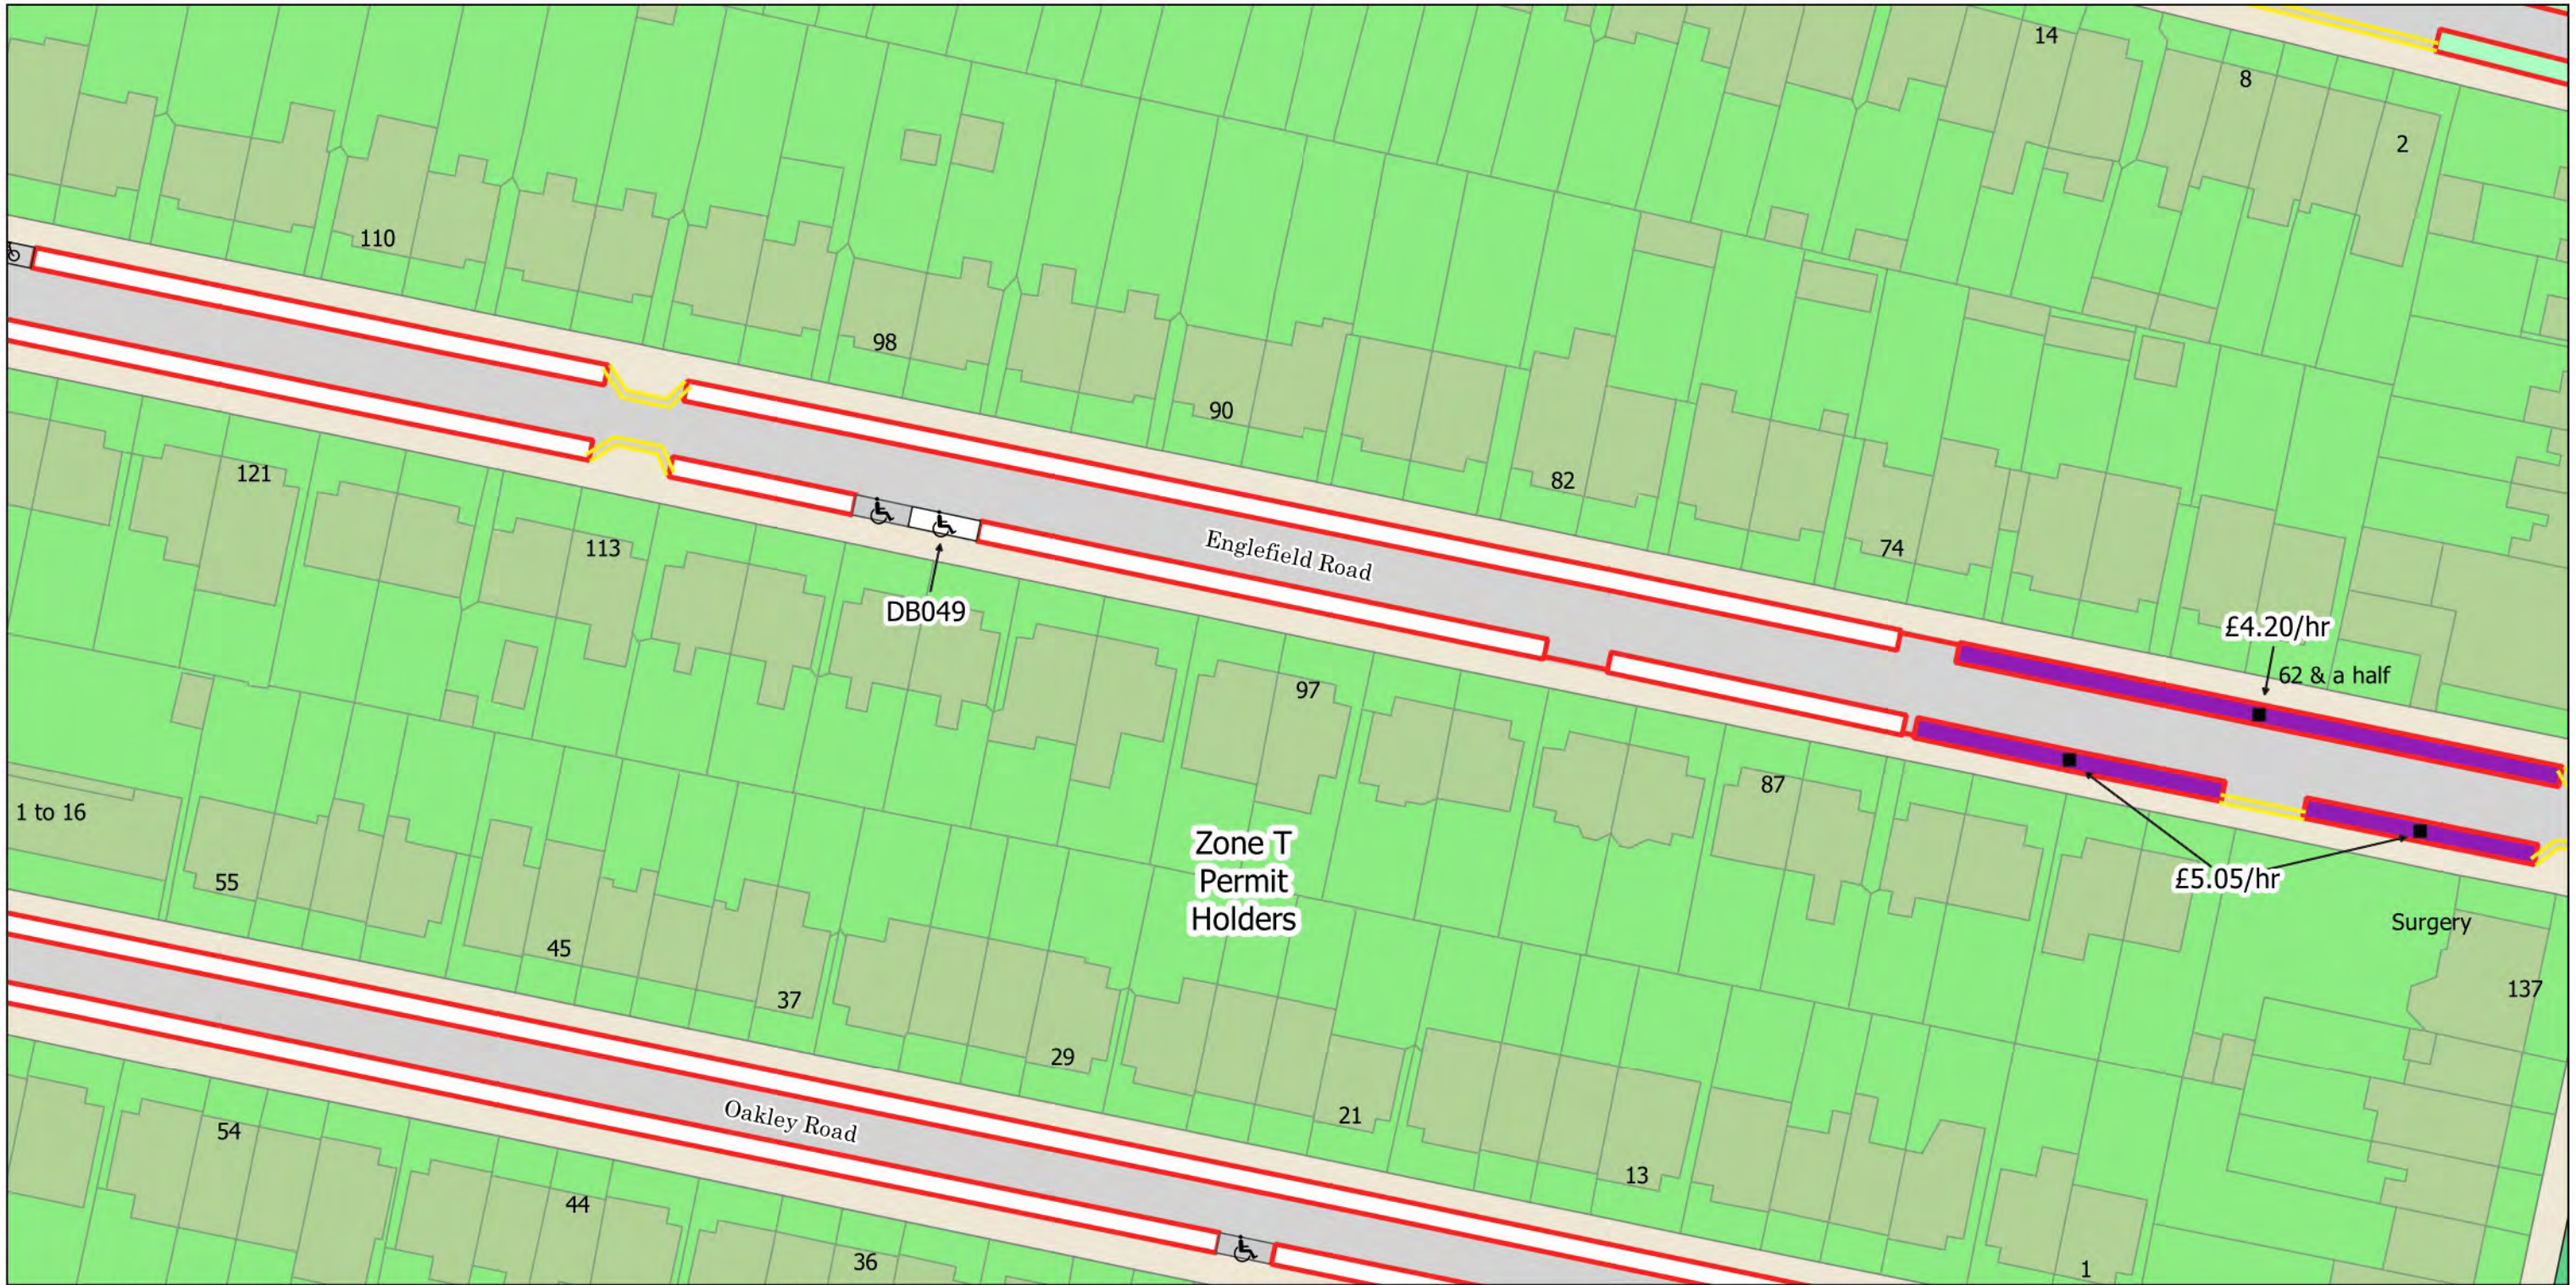

- No Waiting at any time
- No Waiting Mon-Fri 8.30am-6.30pm Sat 8.30am-1.30pm
- Resident Permit Mon-Fri 8.30am-6.30pm Sat 8.30am-1.30pm
- Permit Holder Bay Mon-Fri 8.30am-6.30pm Sat 8.30am-1.30pm
- Disabled Persons Parking Place
- Dedicated Disabled Persons Parking Place
- Bus Stop
- 2h Pay by Phone (1h NR) or Permit Holders Mon-Fri 8.30am-6.30pm Sat 8.30am-1.30pm
- Bikehangar