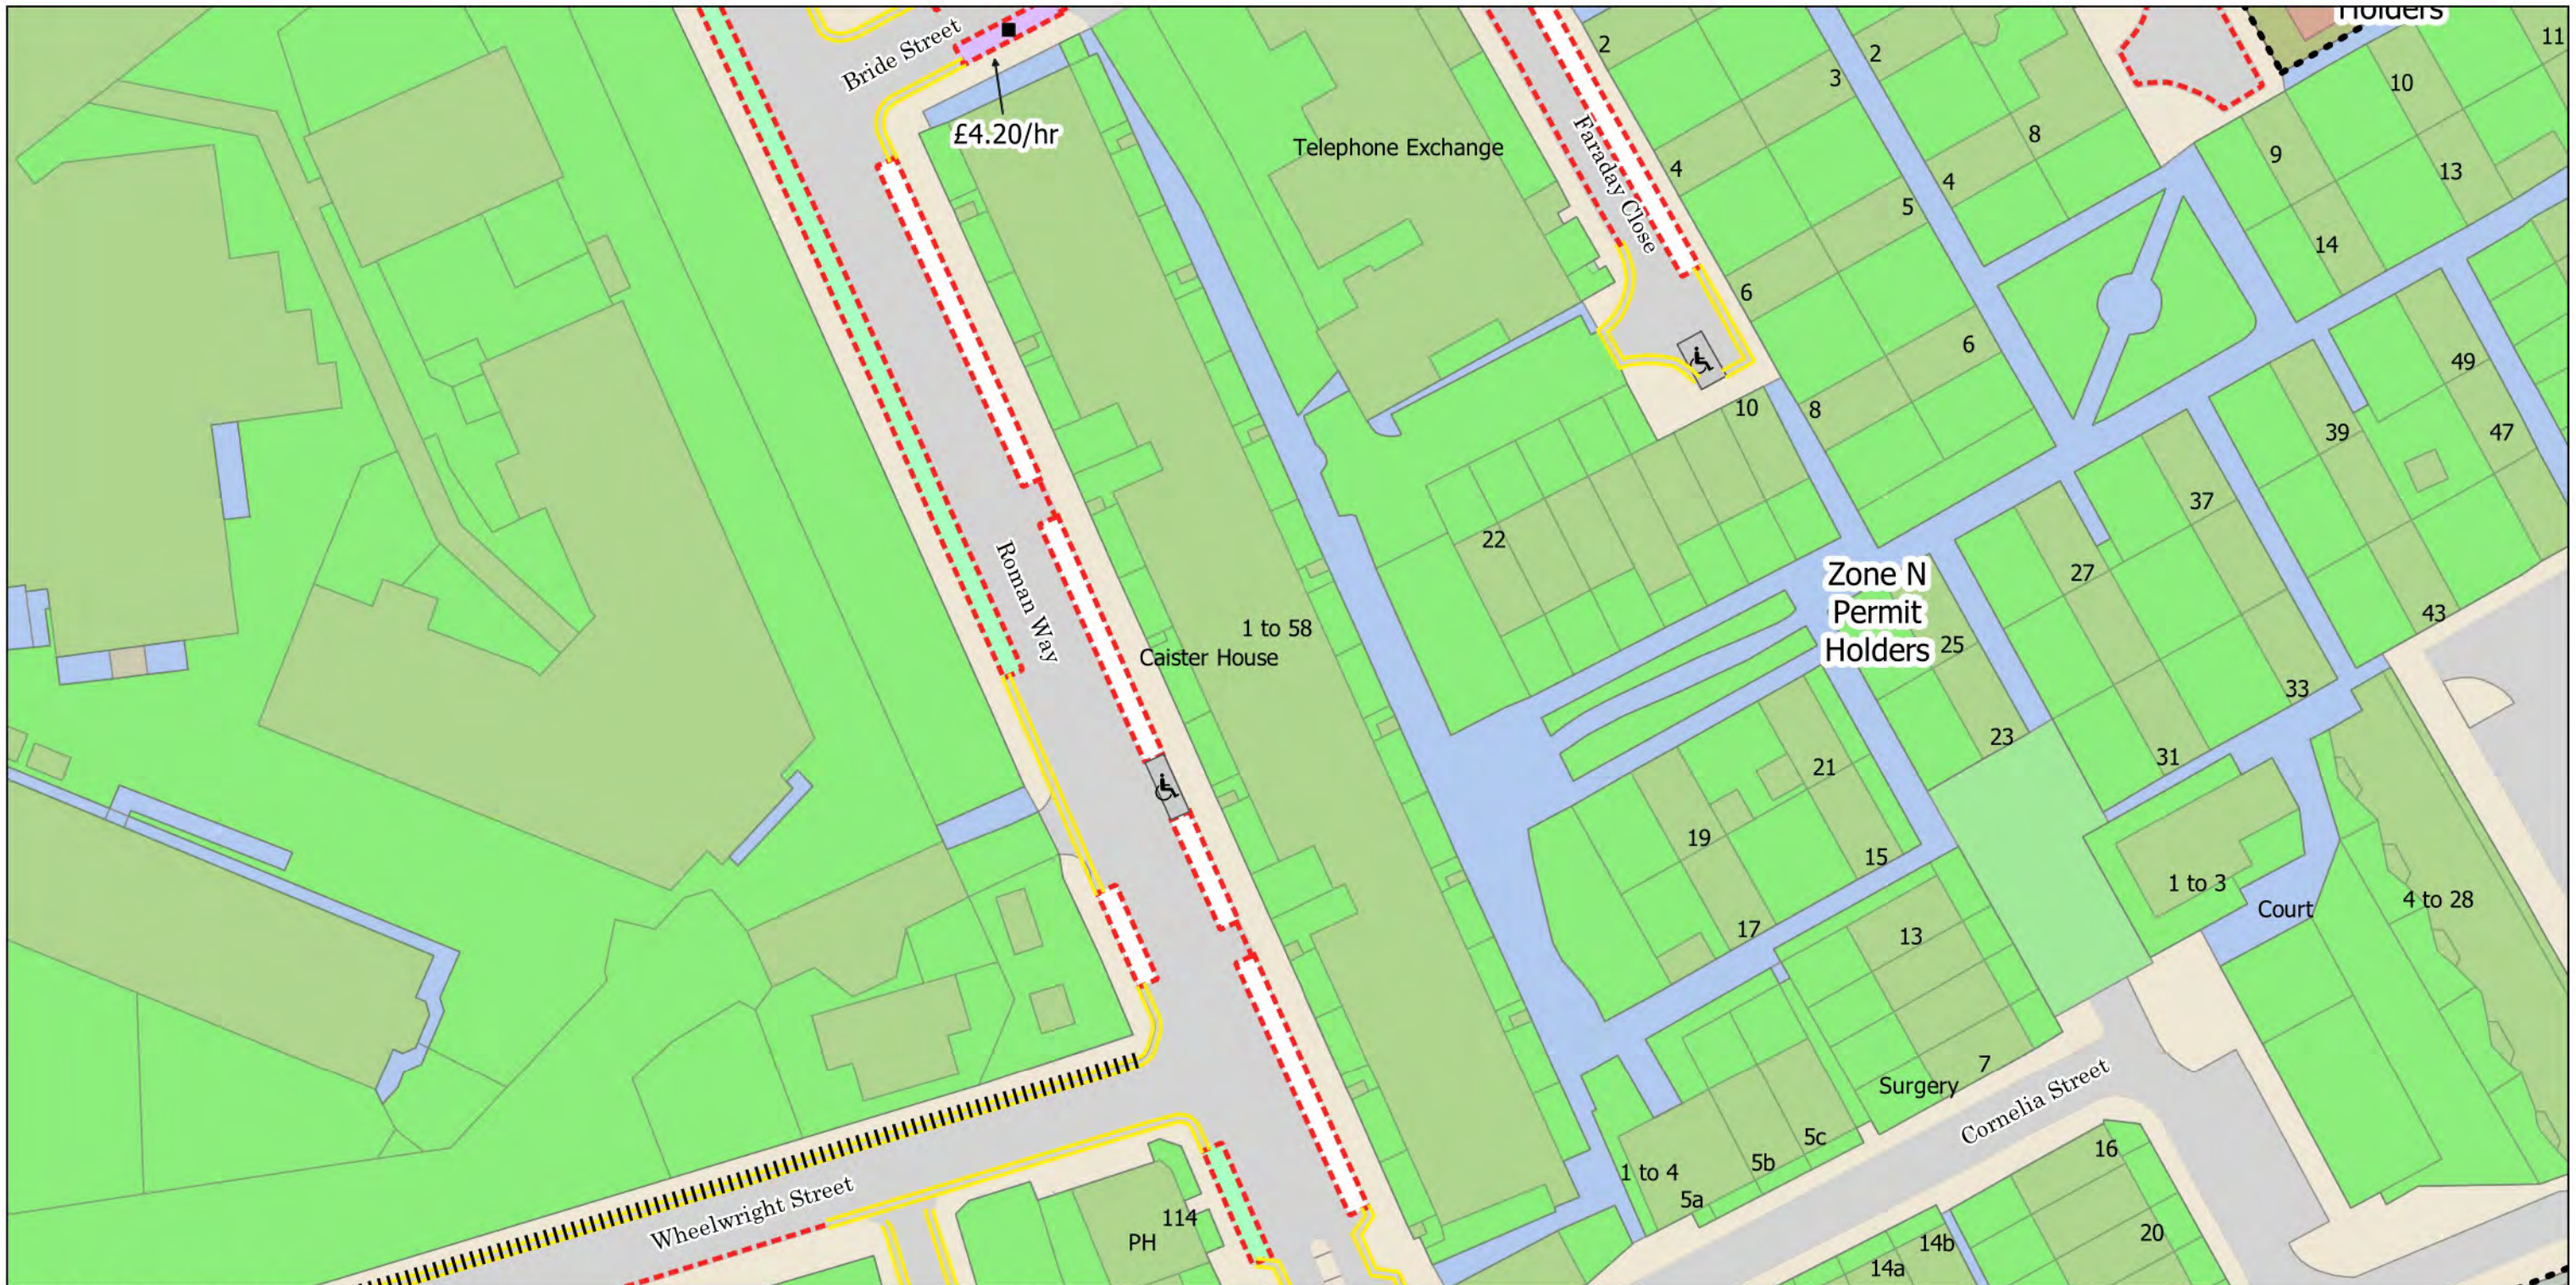

- ||||| No Loading at any time
- ==== No Waiting at any time
- - - - No Waiting Mon-Fri 8.30am-6.30pm Sat 8.30am-1.30pm and match days
- ▭ Resident Permit Mon-Fri 8.30am-6.30pm Sat 8.30am-1.30pm and match days
- ▭ Permit Holder Bay Mon-Fri 8.30am-6.30pm Sat 8.30am-1.30pm and match days
- ♿ Disabled Persons Parking Place
- ▭ 2h Pay by Phone (1h NR) or Resident Permit Mon-Fri 8.30am-6.30pm Sat 8.30am-1.30pm and match days
- ⋯⋯ Controlled Parking Zone Boundary