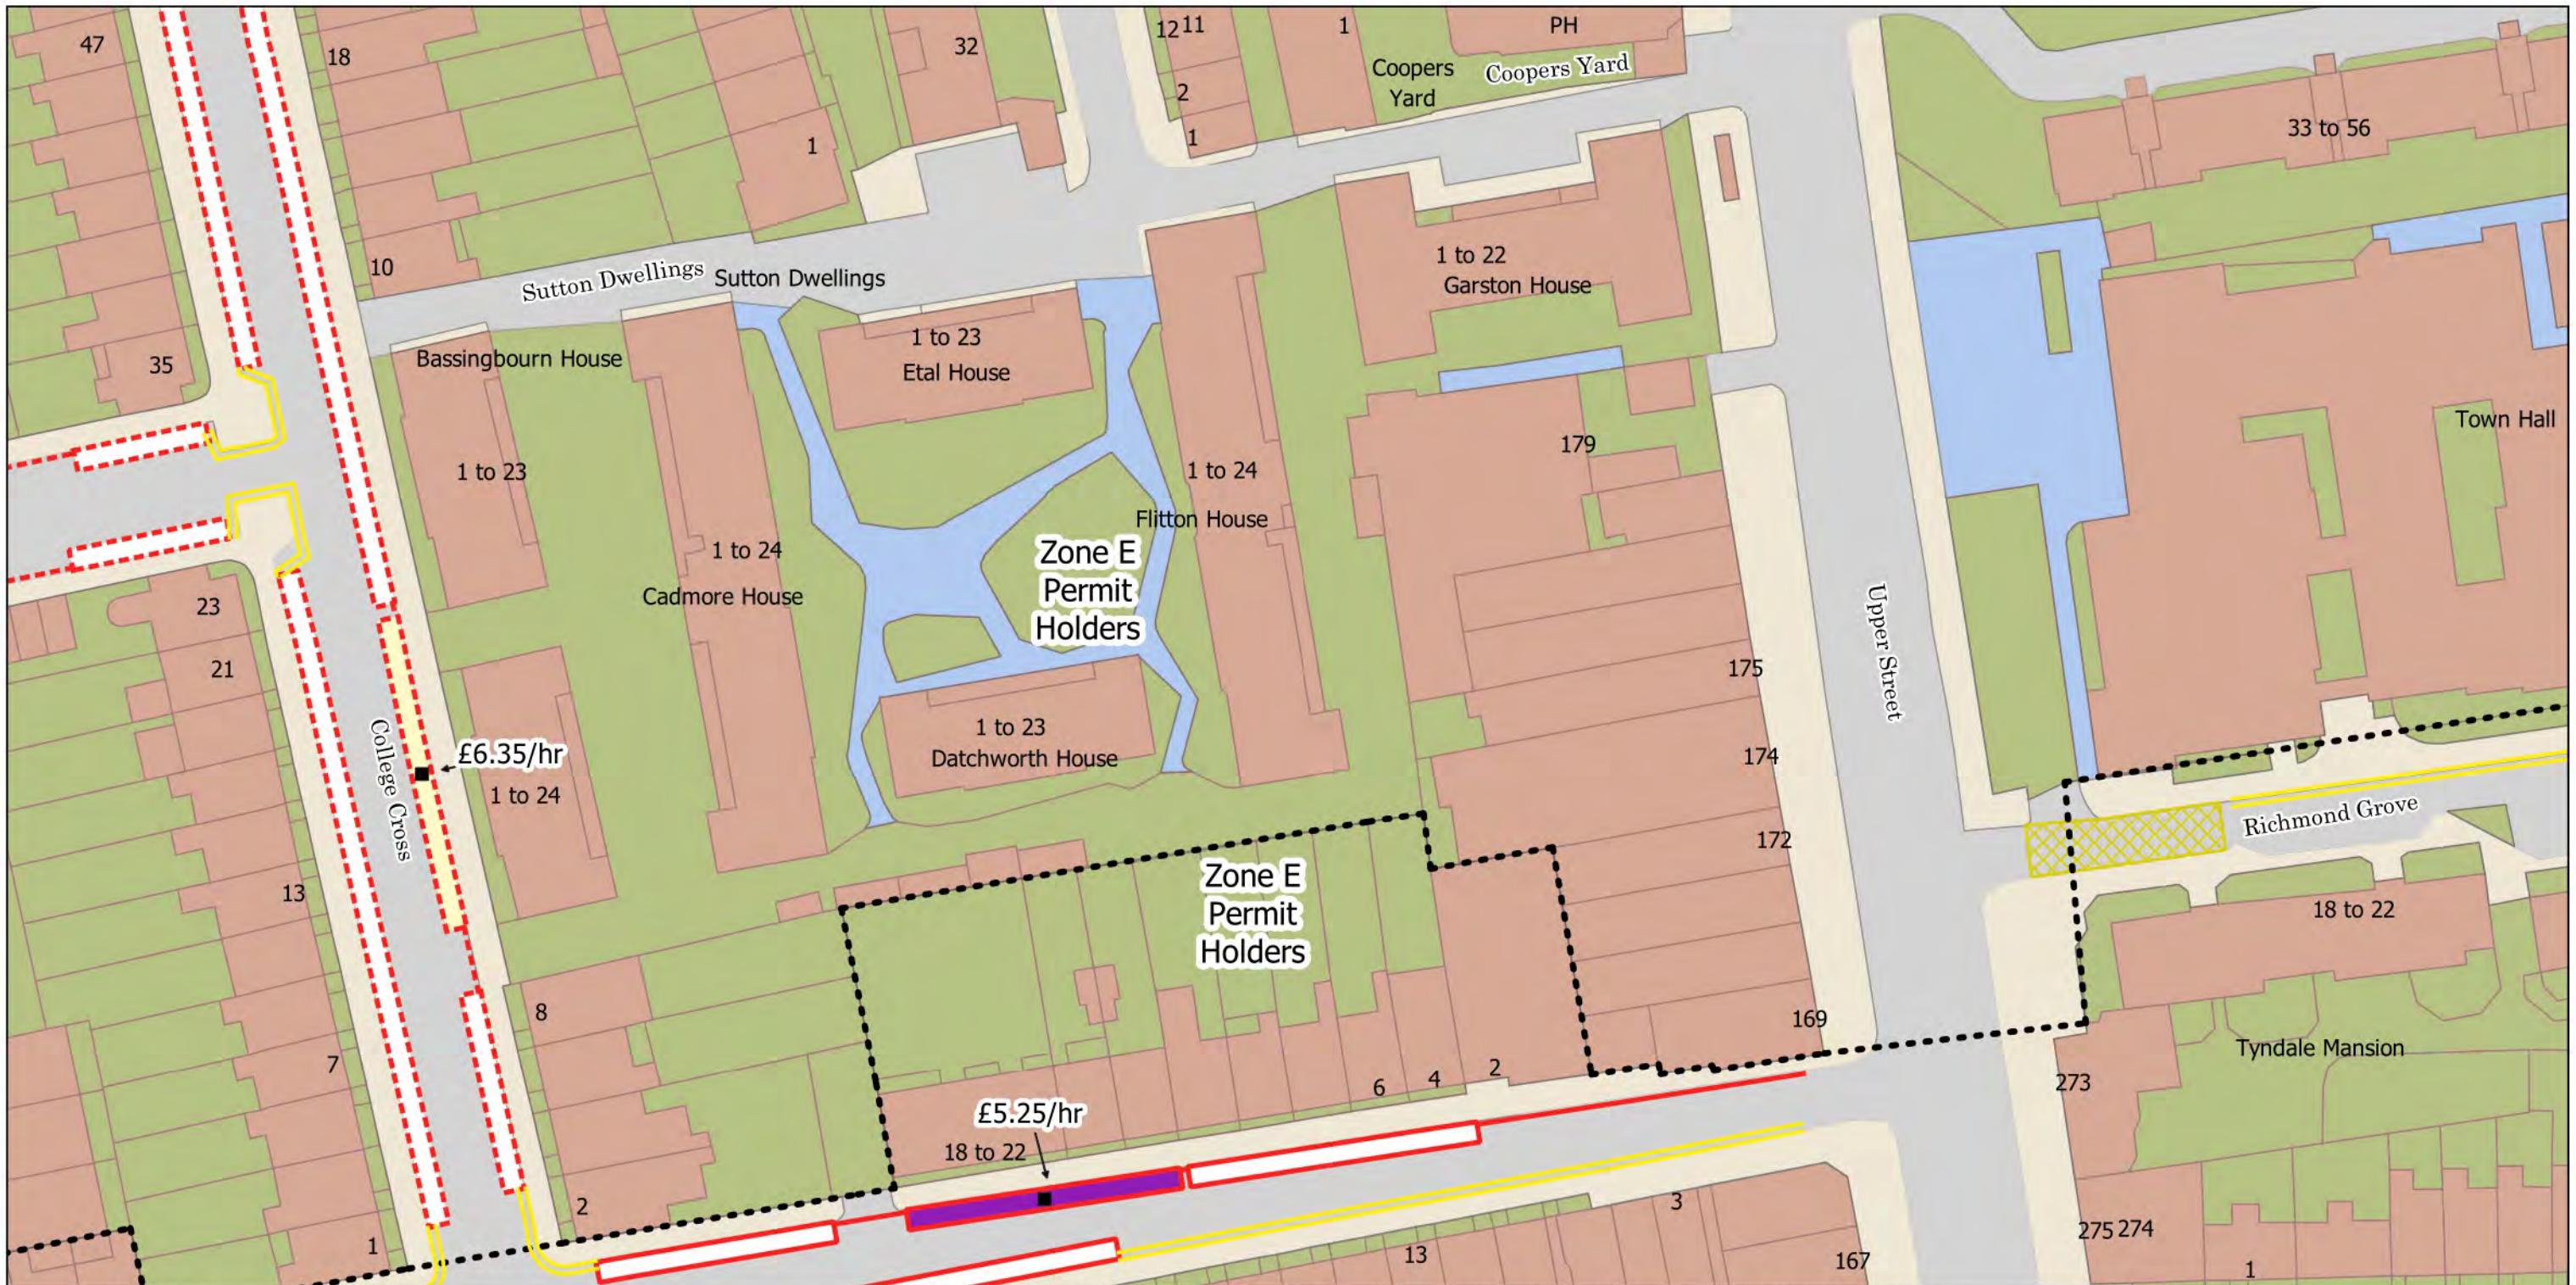

- No Waiting at any time
- No Waiting Mon-Fri 8.30am-6.30pm Sat 8.30am-1.30pm
- No Waiting Mon-Fri 8.30am-6.30pm Sat 8.30am-1.30pm and match days
- Resident Permit Mon-Fri 8.30am-6.30pm Sat 8.30am-1.30pm and match days
- Resident Permit Mon-Fri 8.30am-6.30pm Sat 8.30am-1.30pm
- 2h Pay by Phone (1h NR) or Permit Holders Mon-Fri 8.30am-6.30pm Sat 8.30am-1.30pm
- 2h Pay by Phone (1h NR) Mon-Fri 8.30am-6.30pm Sat 8.30am-1.30pm and match days
- Controlled Parking Zone Boundary