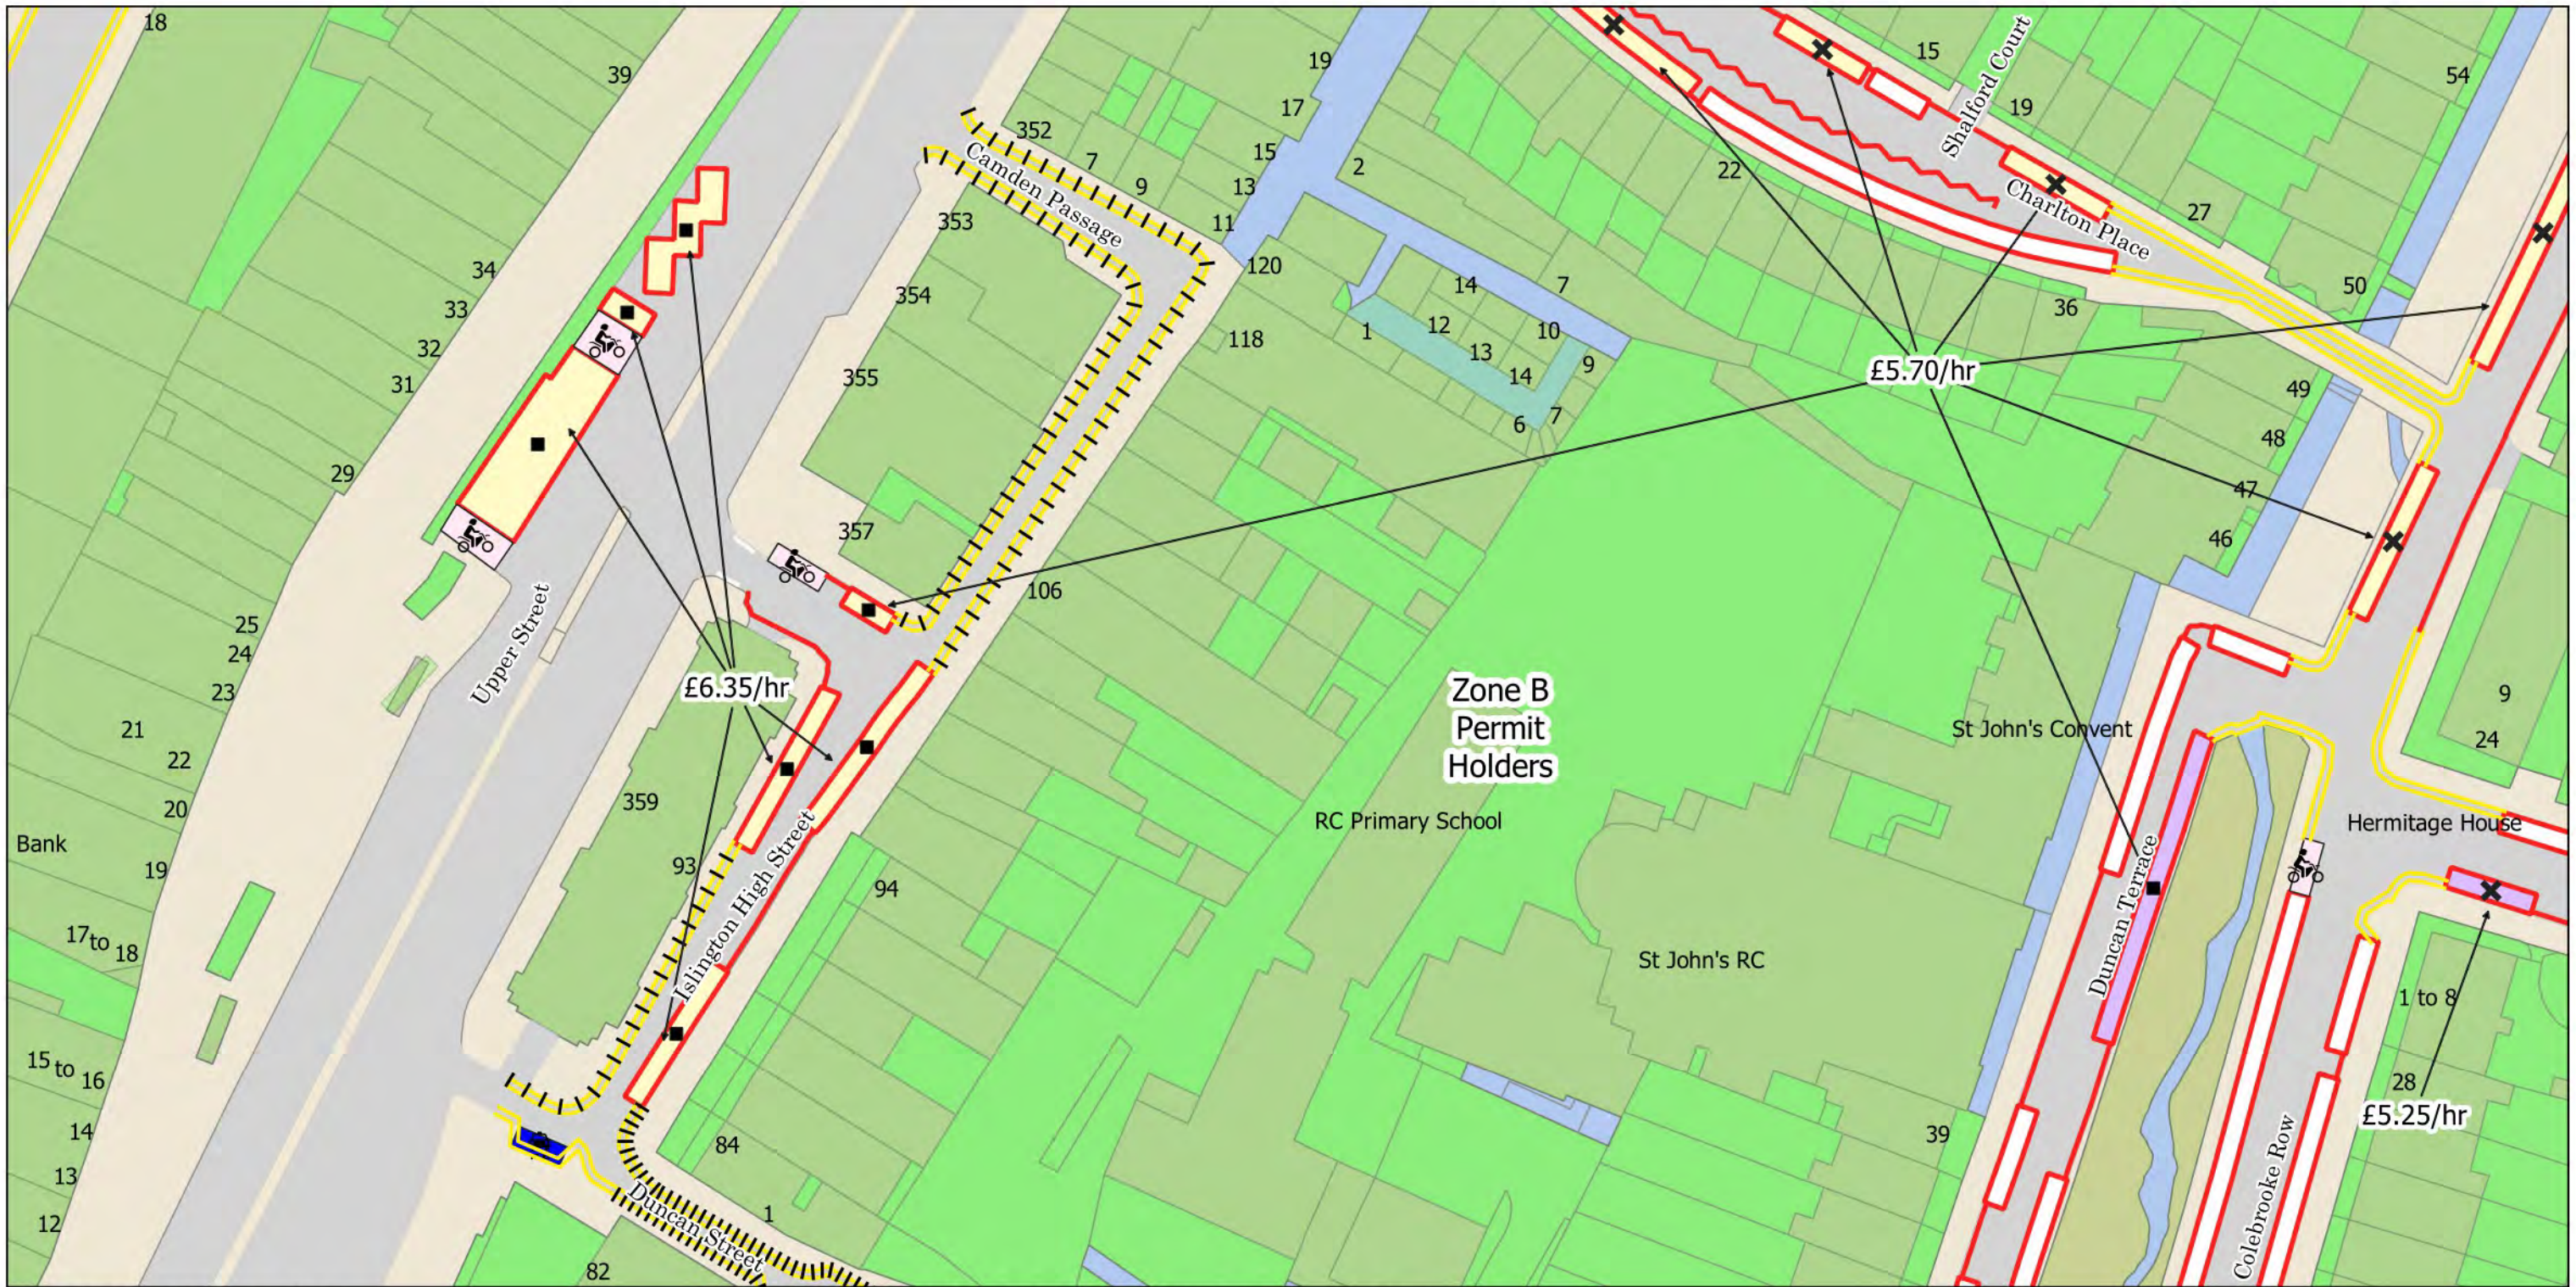

- No Stopping at any time
- No Loading at any time
- No Loading 11am-6am
- No Waiting at any time
- No Waiting Mon-Fri 8.30am-6.30pm Sat 8.30am-1.30pm
- Taxi Bay
- Solo Motorcycle Parking Place
- Resident Permit Mon-Fri 8.30am-6.30pm Sat 8.30am-1.30pm
- 4h Pay by Phone (1h NR) or Resident Permit Mon-Fri 8.30am-6.30pm Sat 8.30am-1.30pm
- 4h Pay by Phone (1h NR) Mon-Fri 8.30am-6.30pm Sat 8.30am-1.30pm
- 2h Pay by Phone (1h NR) or Resident Permit Mon-Fri 8.30am-6.30pm Sat 8.30am-1.30pm
- 2h Pay by Phone (1h NR) Mon-Fri 8.30am-6.30pm Sat 8.30am-1.30pm