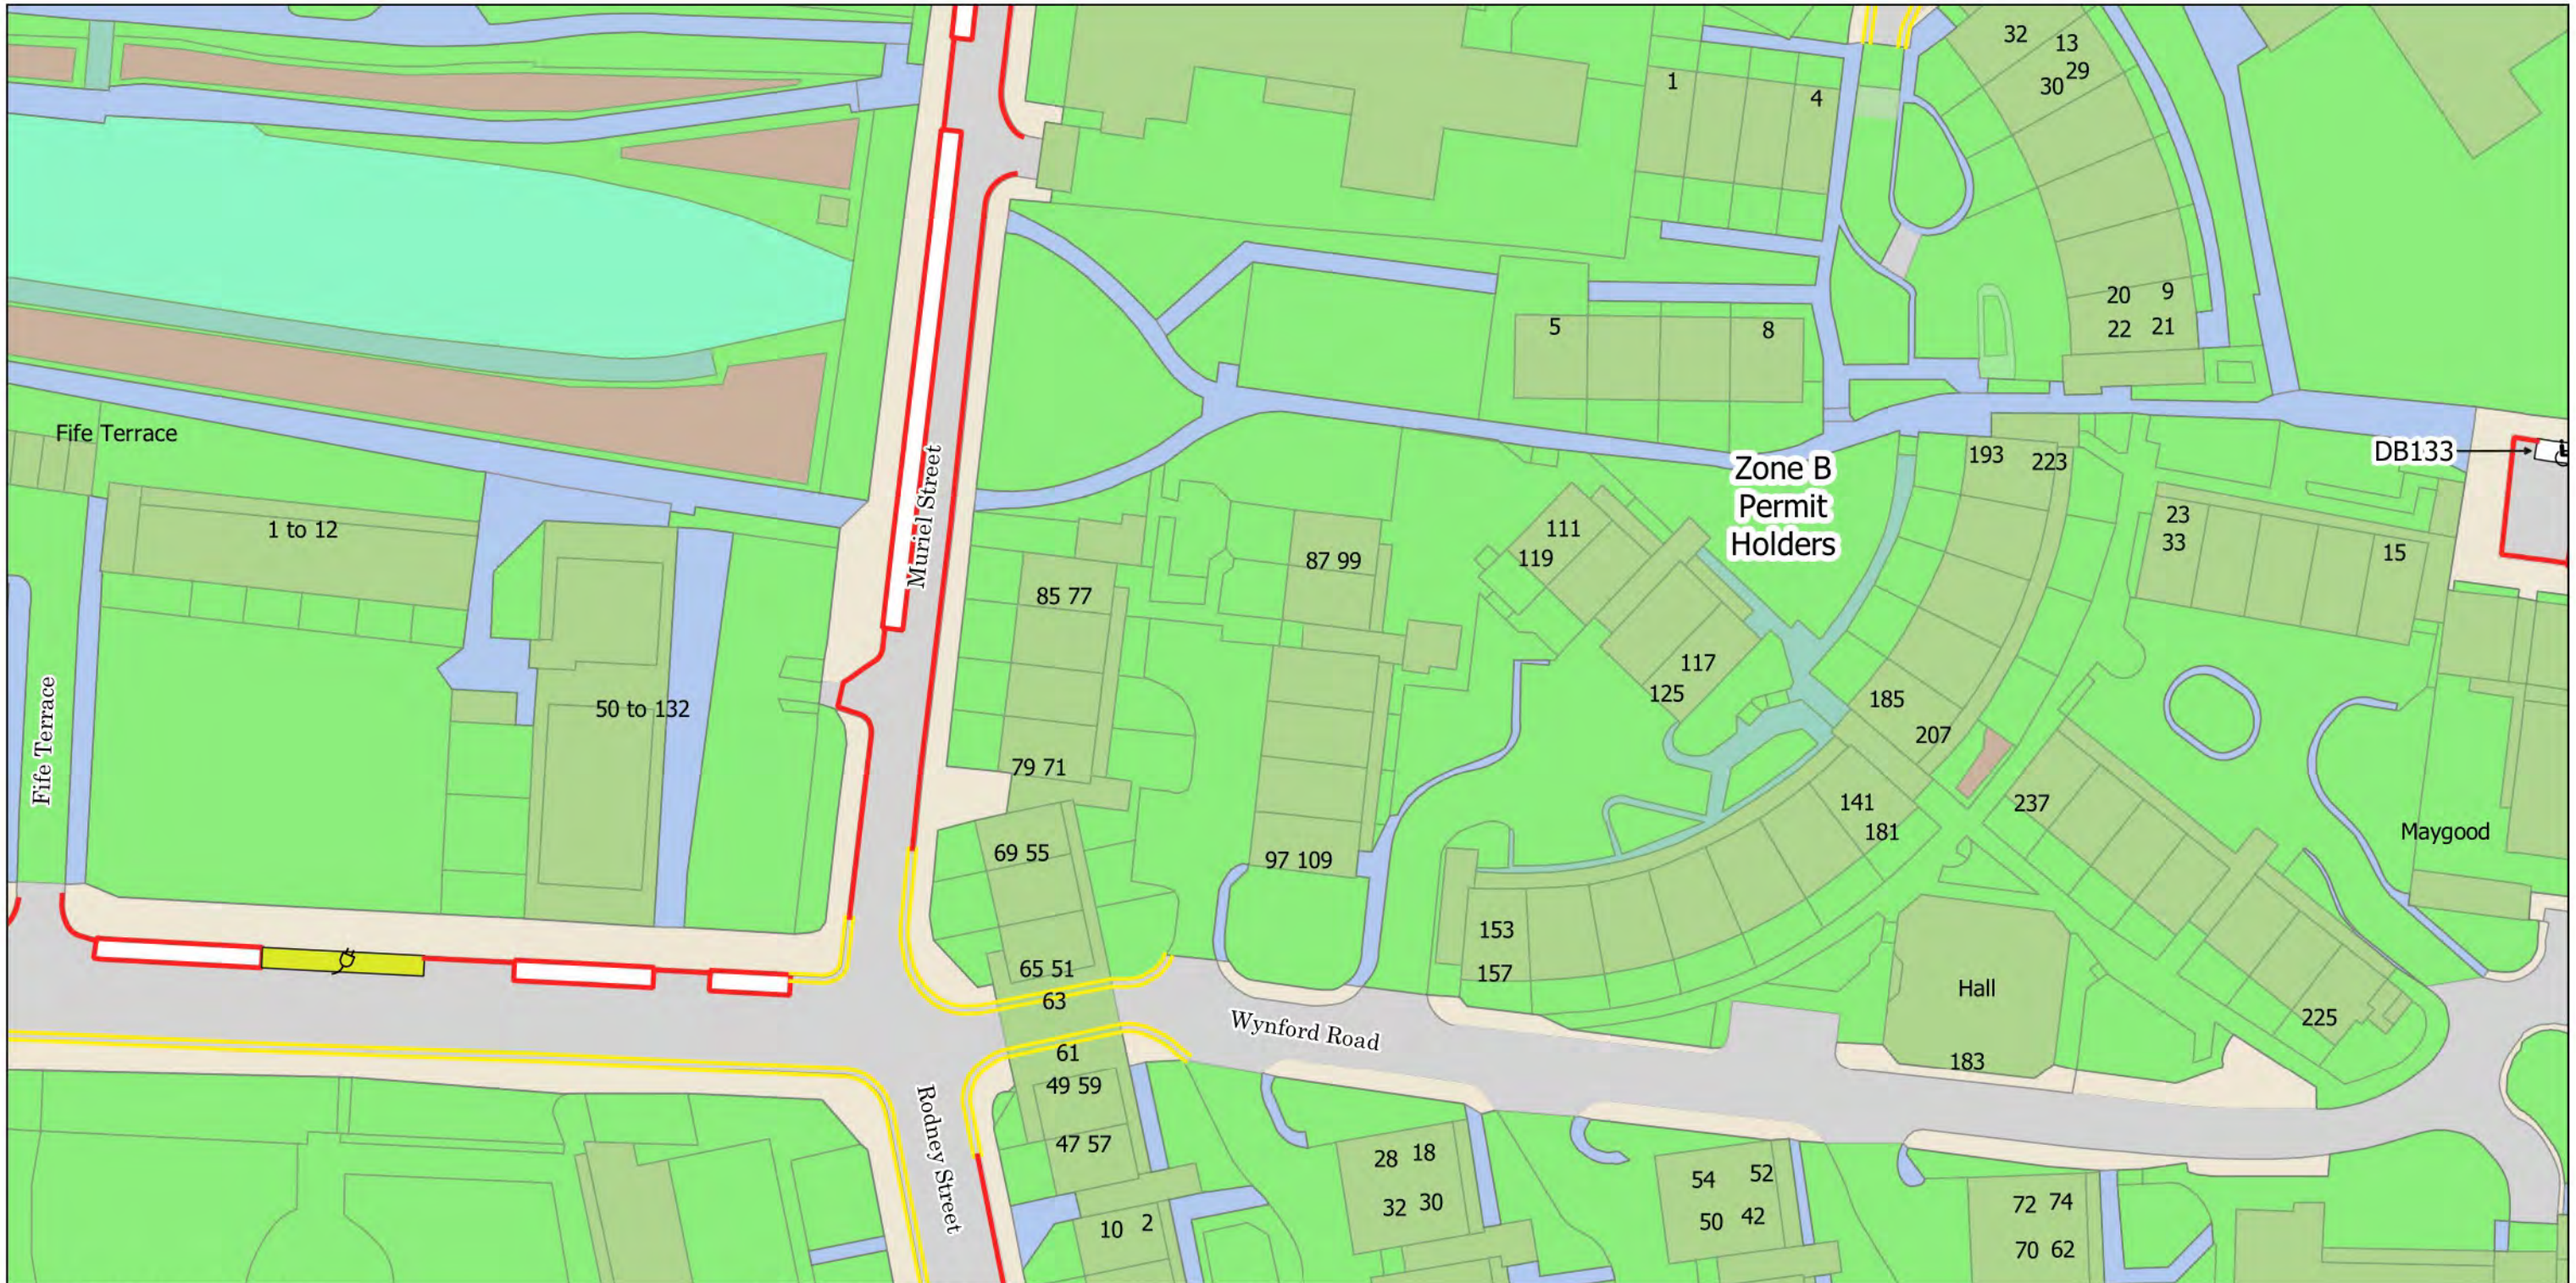

- No Waiting at any time
- No Waiting Mon-Fri 8.30am-6.30pm Sat 8.30am-1.30pm
- Resident Permit Mon-Fri 8.30am-6.30pm Sat 8.30am-1.30pm
- ⚡ Electric Vehicle Charging Point Parking Place
- ♿ Dedicated Disabled Persons Parking Place