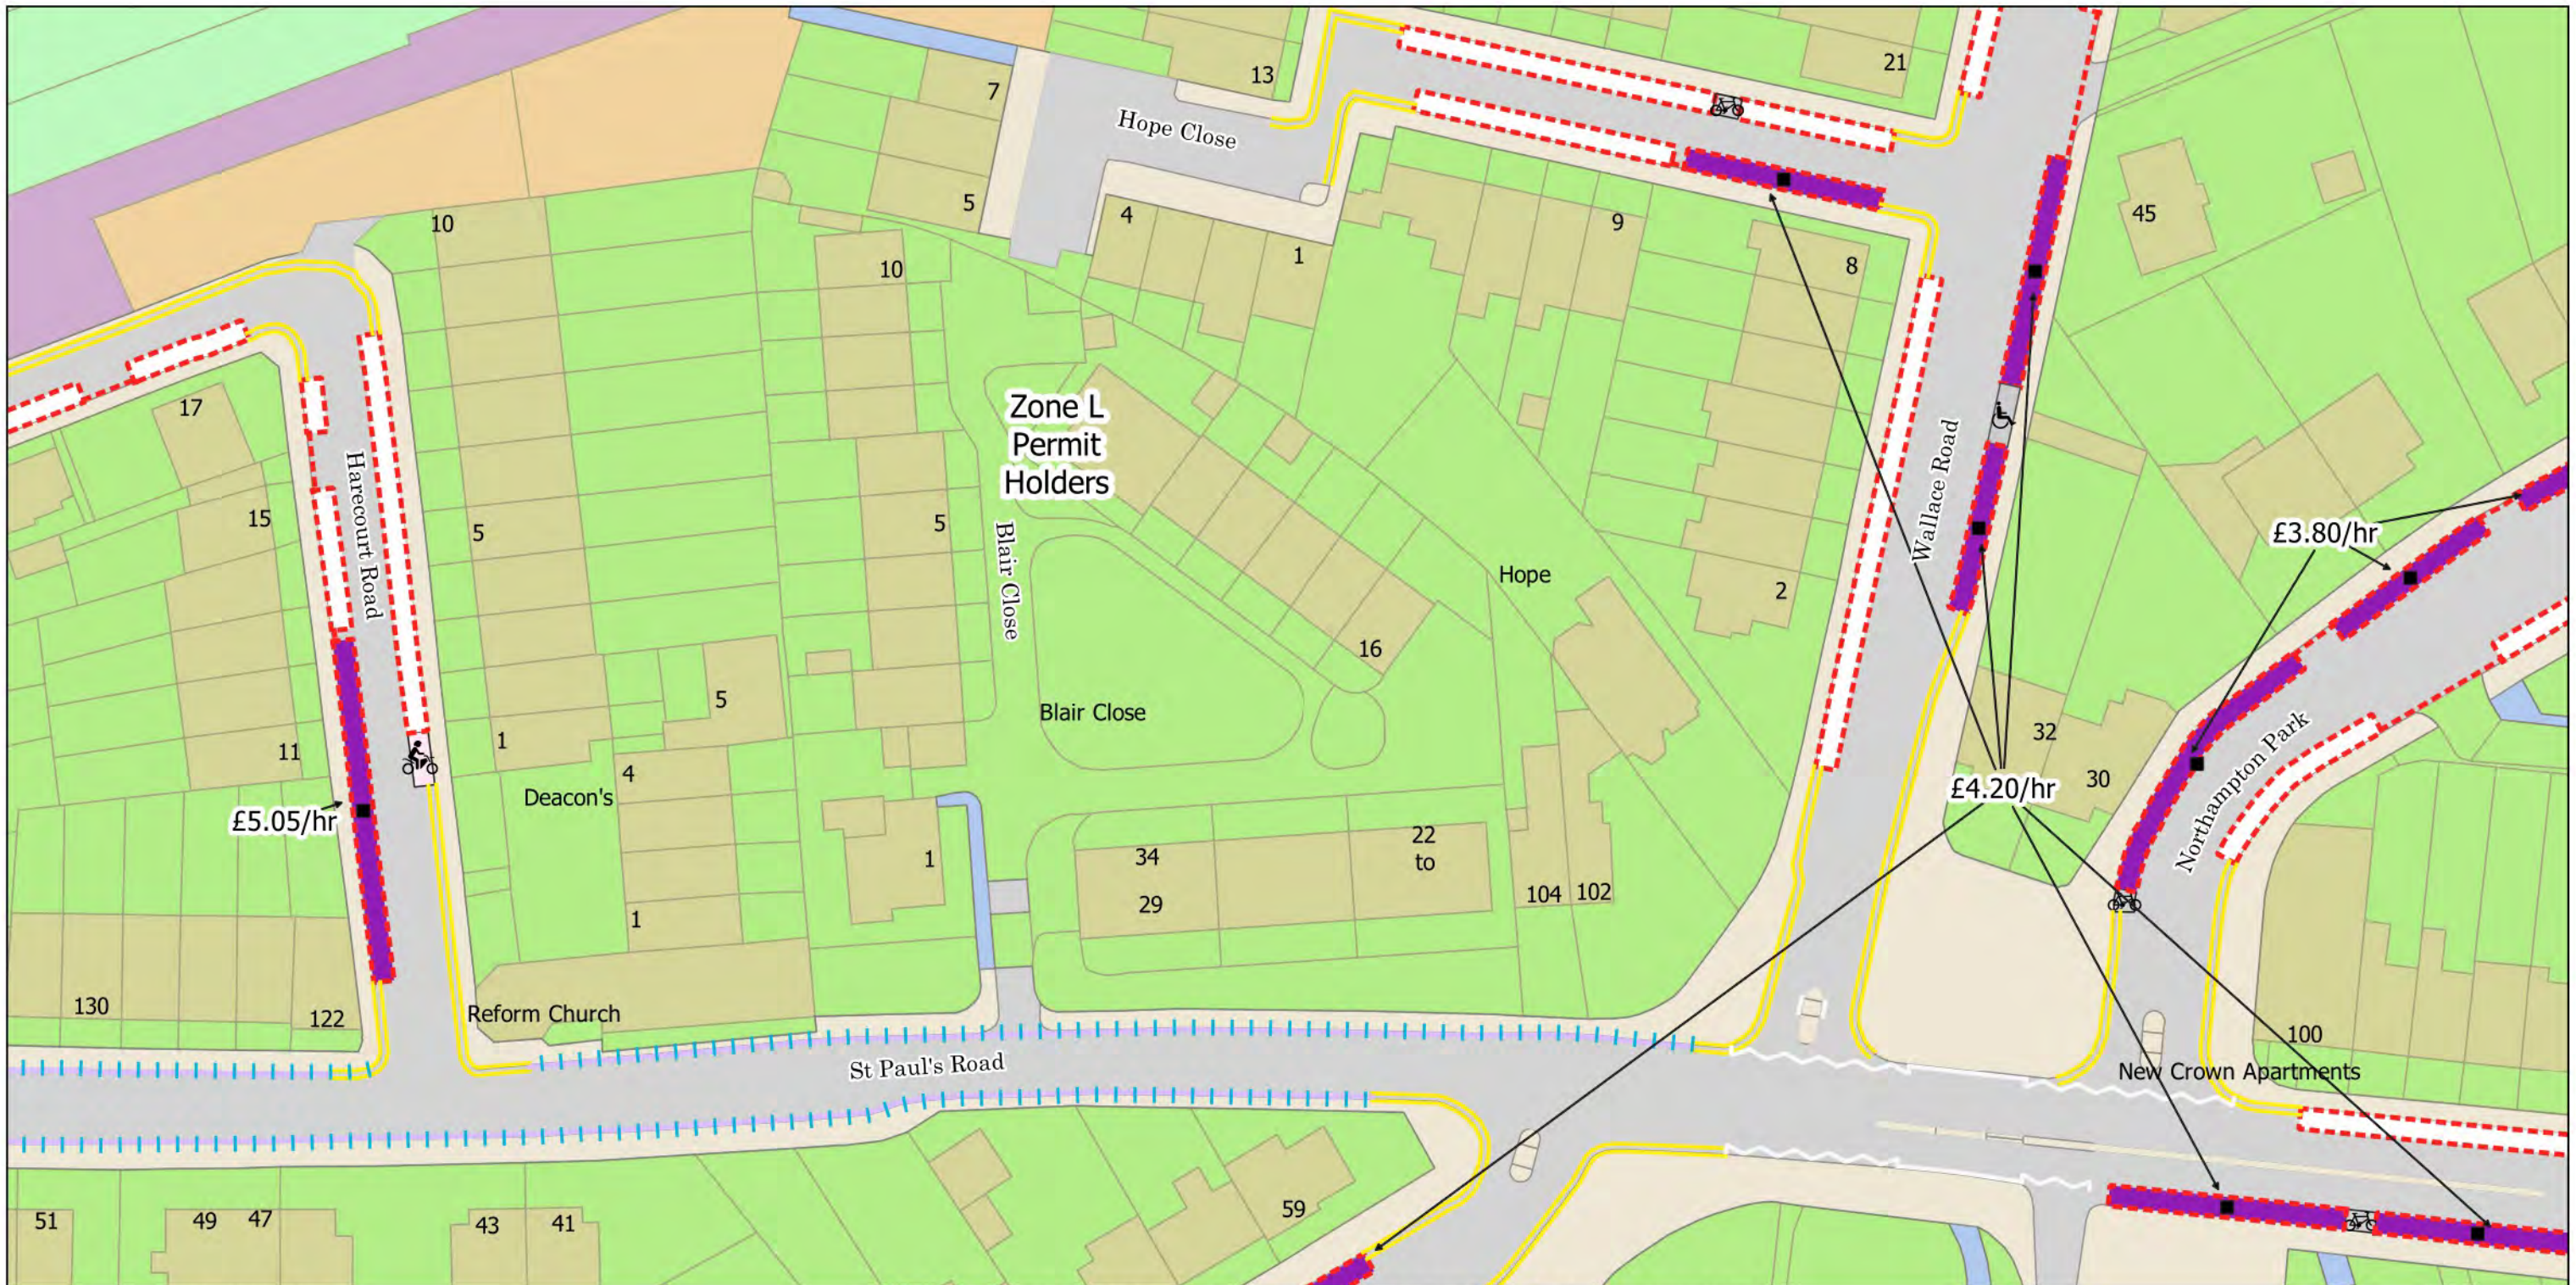

- No Stopping at any time
- ||| No Loading Mon-Fri 7am-10am 4pm-7pm
- No Waiting at any time
- No Waiting Mon-Sat 7am-7pm
- - - No Waiting Mon-Fri 8.30am-6.30pm Sat 8.30am-1.30pm and match days
- 🏍️ Solo Motorcycle Parking Place
- - - Resident Permit Mon-Fri 8.30am-6.30pm Sat 8.30am-1.30pm and match days
- ♿ Disabled Persons Parking Place
- 🚲 Bikehangar
- 🚲 2h Pay by Phone (1h NR) or Permit Holders Mon-Fri 8.30am-6.30pm Sat 8.30am-1.30pm and match days