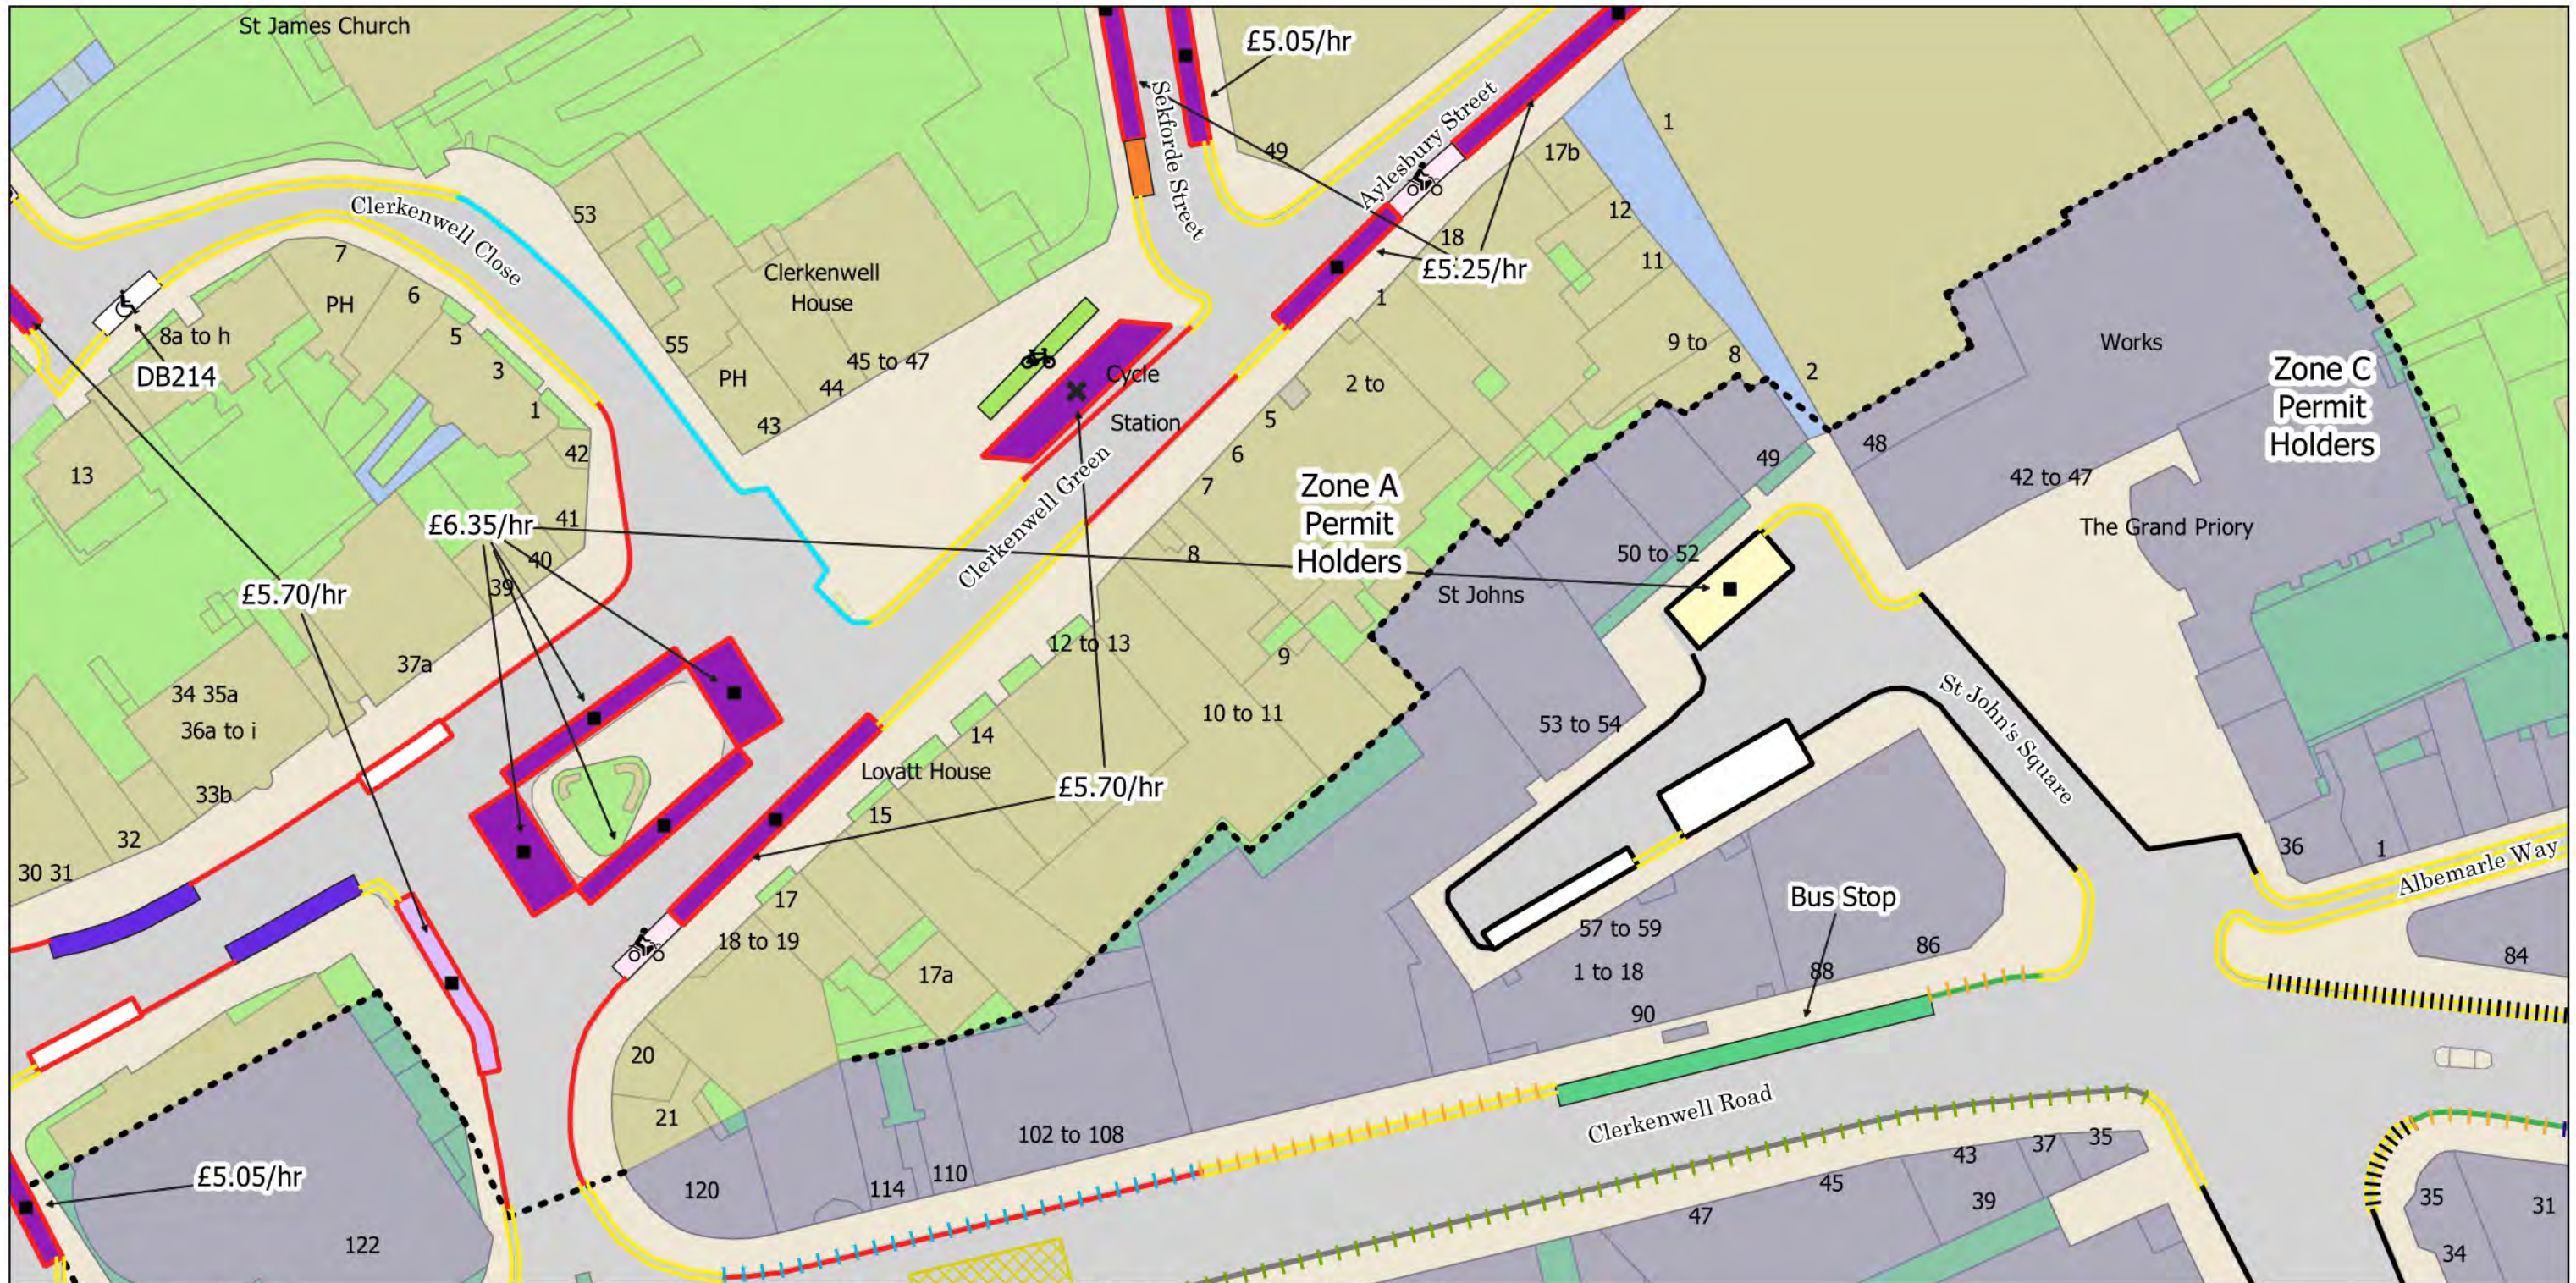

- ||||| No Loading at any time
- ||| No Loading Mon-Fri 7am-7pm Sat 8am-1.30pm
- || No Loading Mon-Fri 8am-7pm Sat 8am-1.30pm
- | | | No Loading Mon-Fri 8.30am-10.30am 4pm-6.30pm Sat 8.30am-10am
- | | No Loading Mon-Fri 8am-10am 4pm-7pm Sat 8am-1.30pm
- No Waiting at any time
- No Waiting Mon-Fri 7am-7pm Sat 8am-7pm
- No Waiting Mon-Fri 8.30am-6.30pm Sat 8.30am-1.30pm
- No Waiting Mon-Fri 8am-6.30pm Sat 8am-1.30pm
- No Waiting Mon-Sat 8am-7pm
- No Waiting Mon-Sat at any time Sun 12am-6am
- 🛵 Solo Motorcycle Parking Place
- 🚗 Resident Permit Mon-Sat at any time Sun 12am-6am
- 🚗 Resident Permit Mon-Fri 8.30am-6.30pm Sat 8.30am-1.30pm
- ♿ Dedicated Disabled Persons Parking Place
- 🚲 Cycle Hire
- 🚗 Car Club Parking Place
- 🚏 Bus Stand
- ⌘ 4h Pay by Phone (1h NR) or Permit Holders Mon-Fri 8.30am-6.30pm Sat 8.30am-1.30pm
- ⌘ 2h Pay by Phone (1h NR) or Resident Permit Mon-Fri 8.30am-6.30pm Sat 8.30am-1.30pm
- ⌘ 2h Pay by Phone (1h NR) or Permit Holders Mon-Fri 8.30am-6.30pm Sat 8.30am-1.30pm
- ⌘ 2h Pay by Phone (1h NR) Mon-Sat at any time Sun 12am-6am
- ⋯ Controlled Parking Zone Boundary