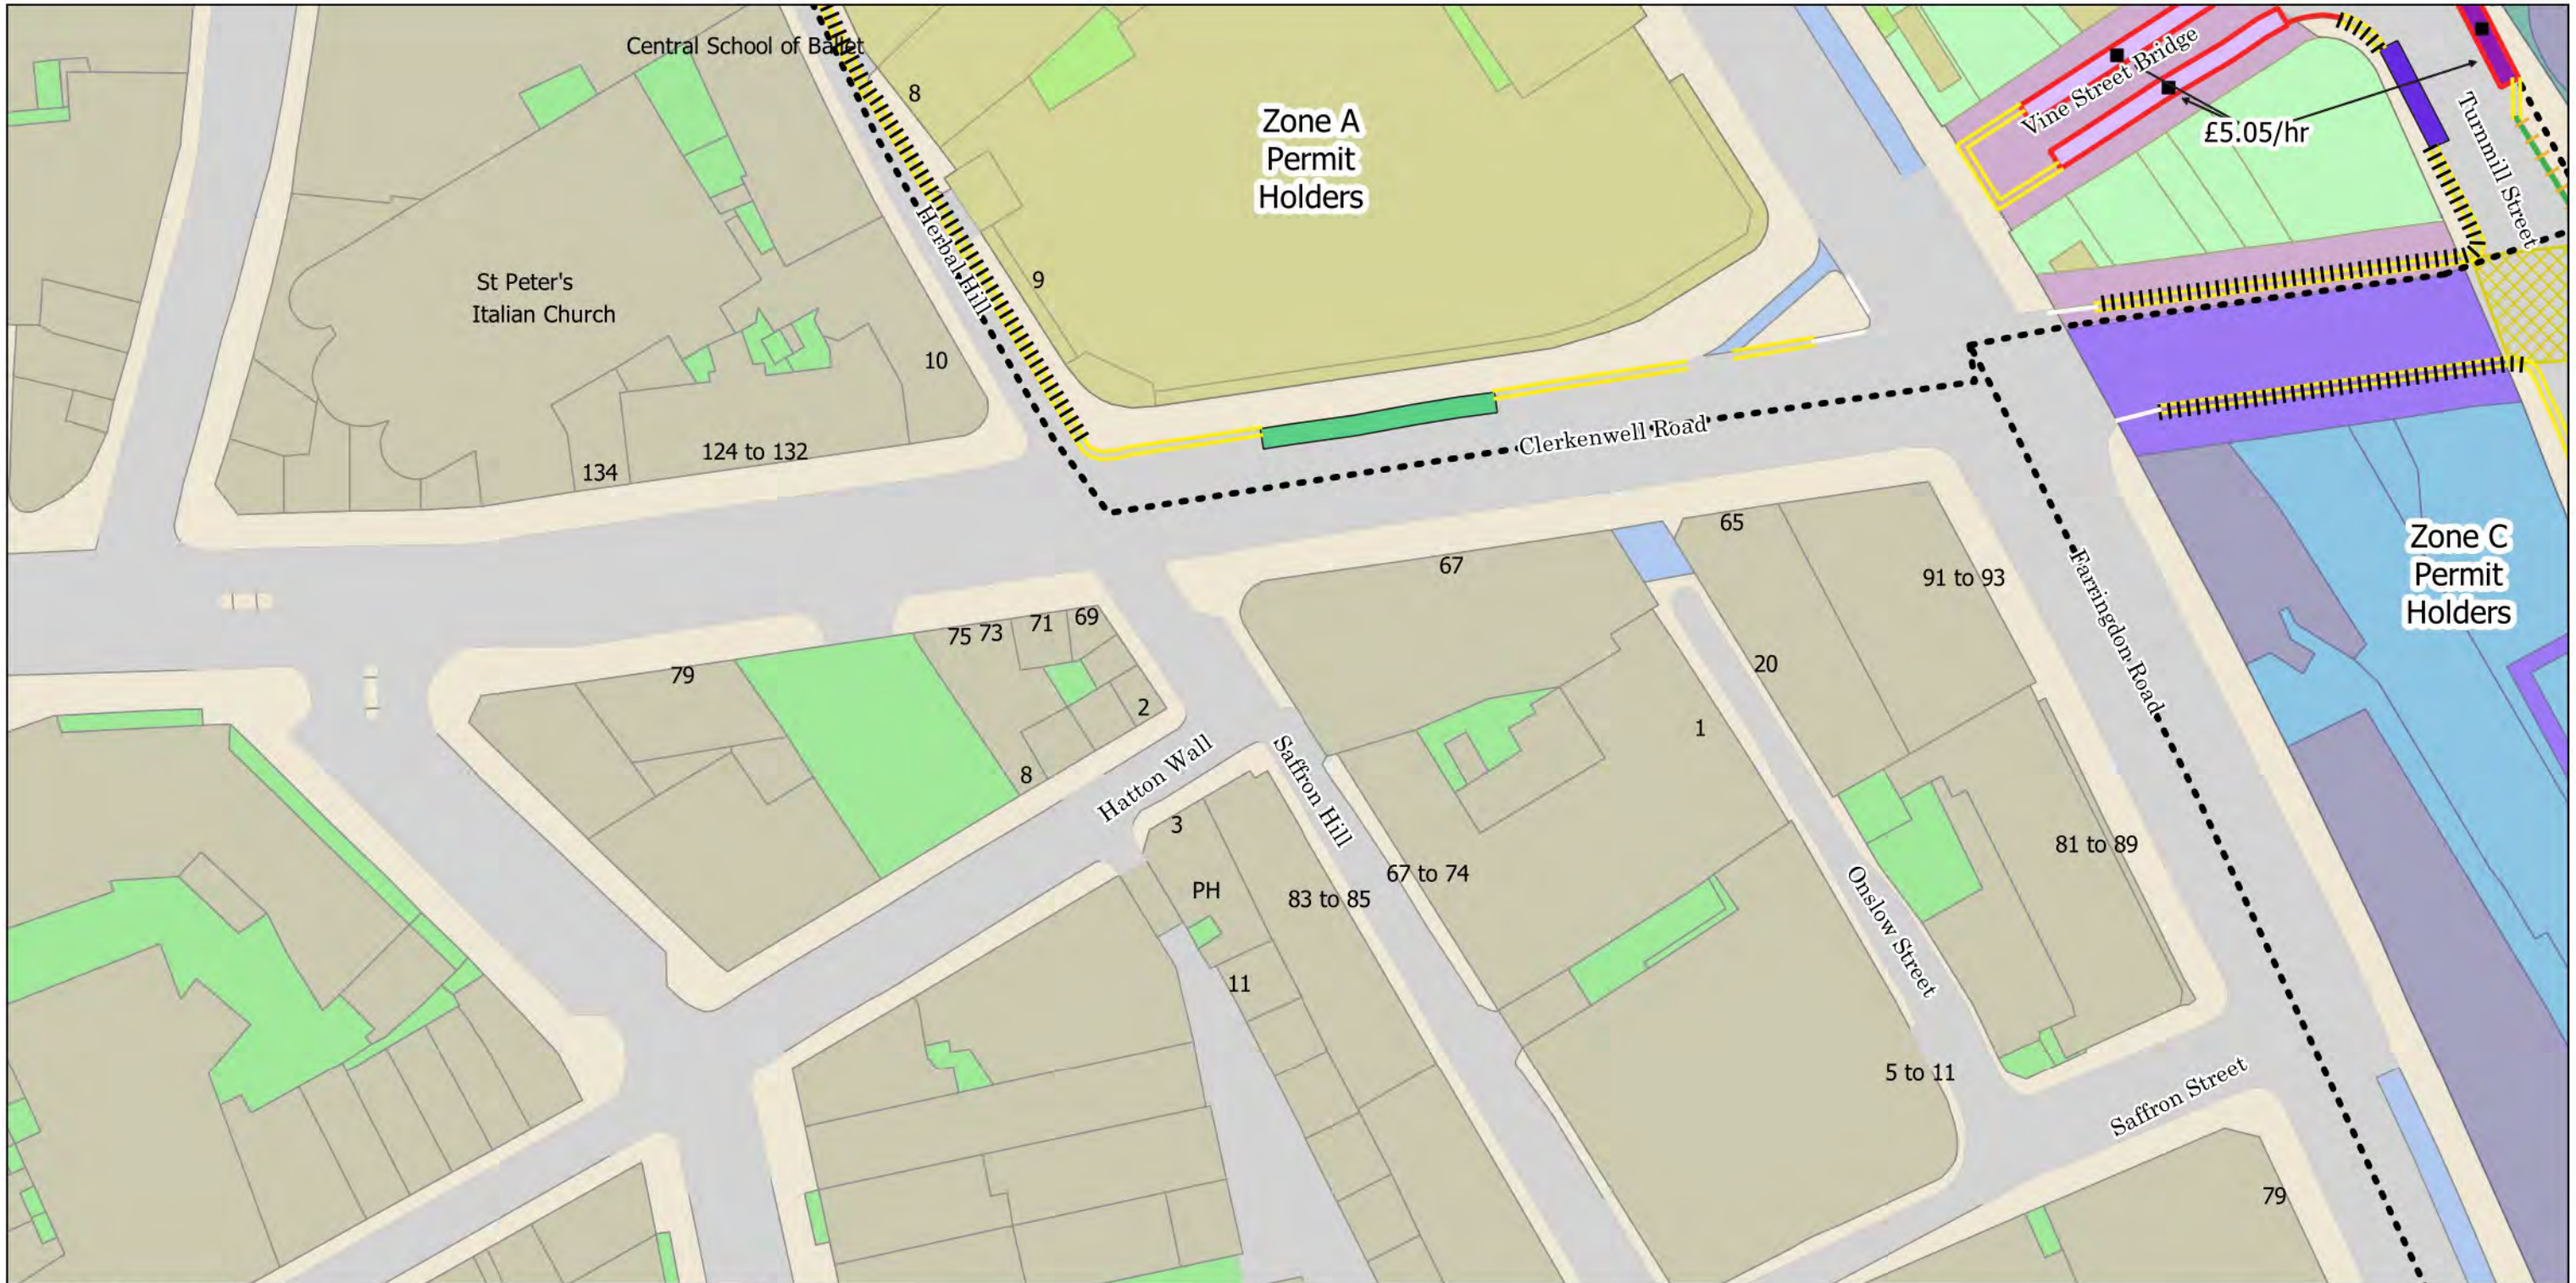

- No Stopping at any time
- ||||| No Loading at any time
- ||| No Loading Mon-Fri 8am-7pm Sat 8am-1.30pm
- No Waiting at any time
- No Waiting Mon-Fri 8.30am-6.30pm Sat 8.30am-1.30pm
- No Waiting Mon-Sat 8am-7pm
- Bus Stop
- Bus Stand
- 2h Pay by Phone (1h NR) or Resident Permit Mon-Fri 8.30am-6.30pm Sat 8.30am-1.30pm
- 2h Pay by Phone (1h NR) or Permit Holders Mon-Fri 8.30am-6.30pm Sat 8.30am-1.30pm
- --- Controlled Parking Zone Boundary