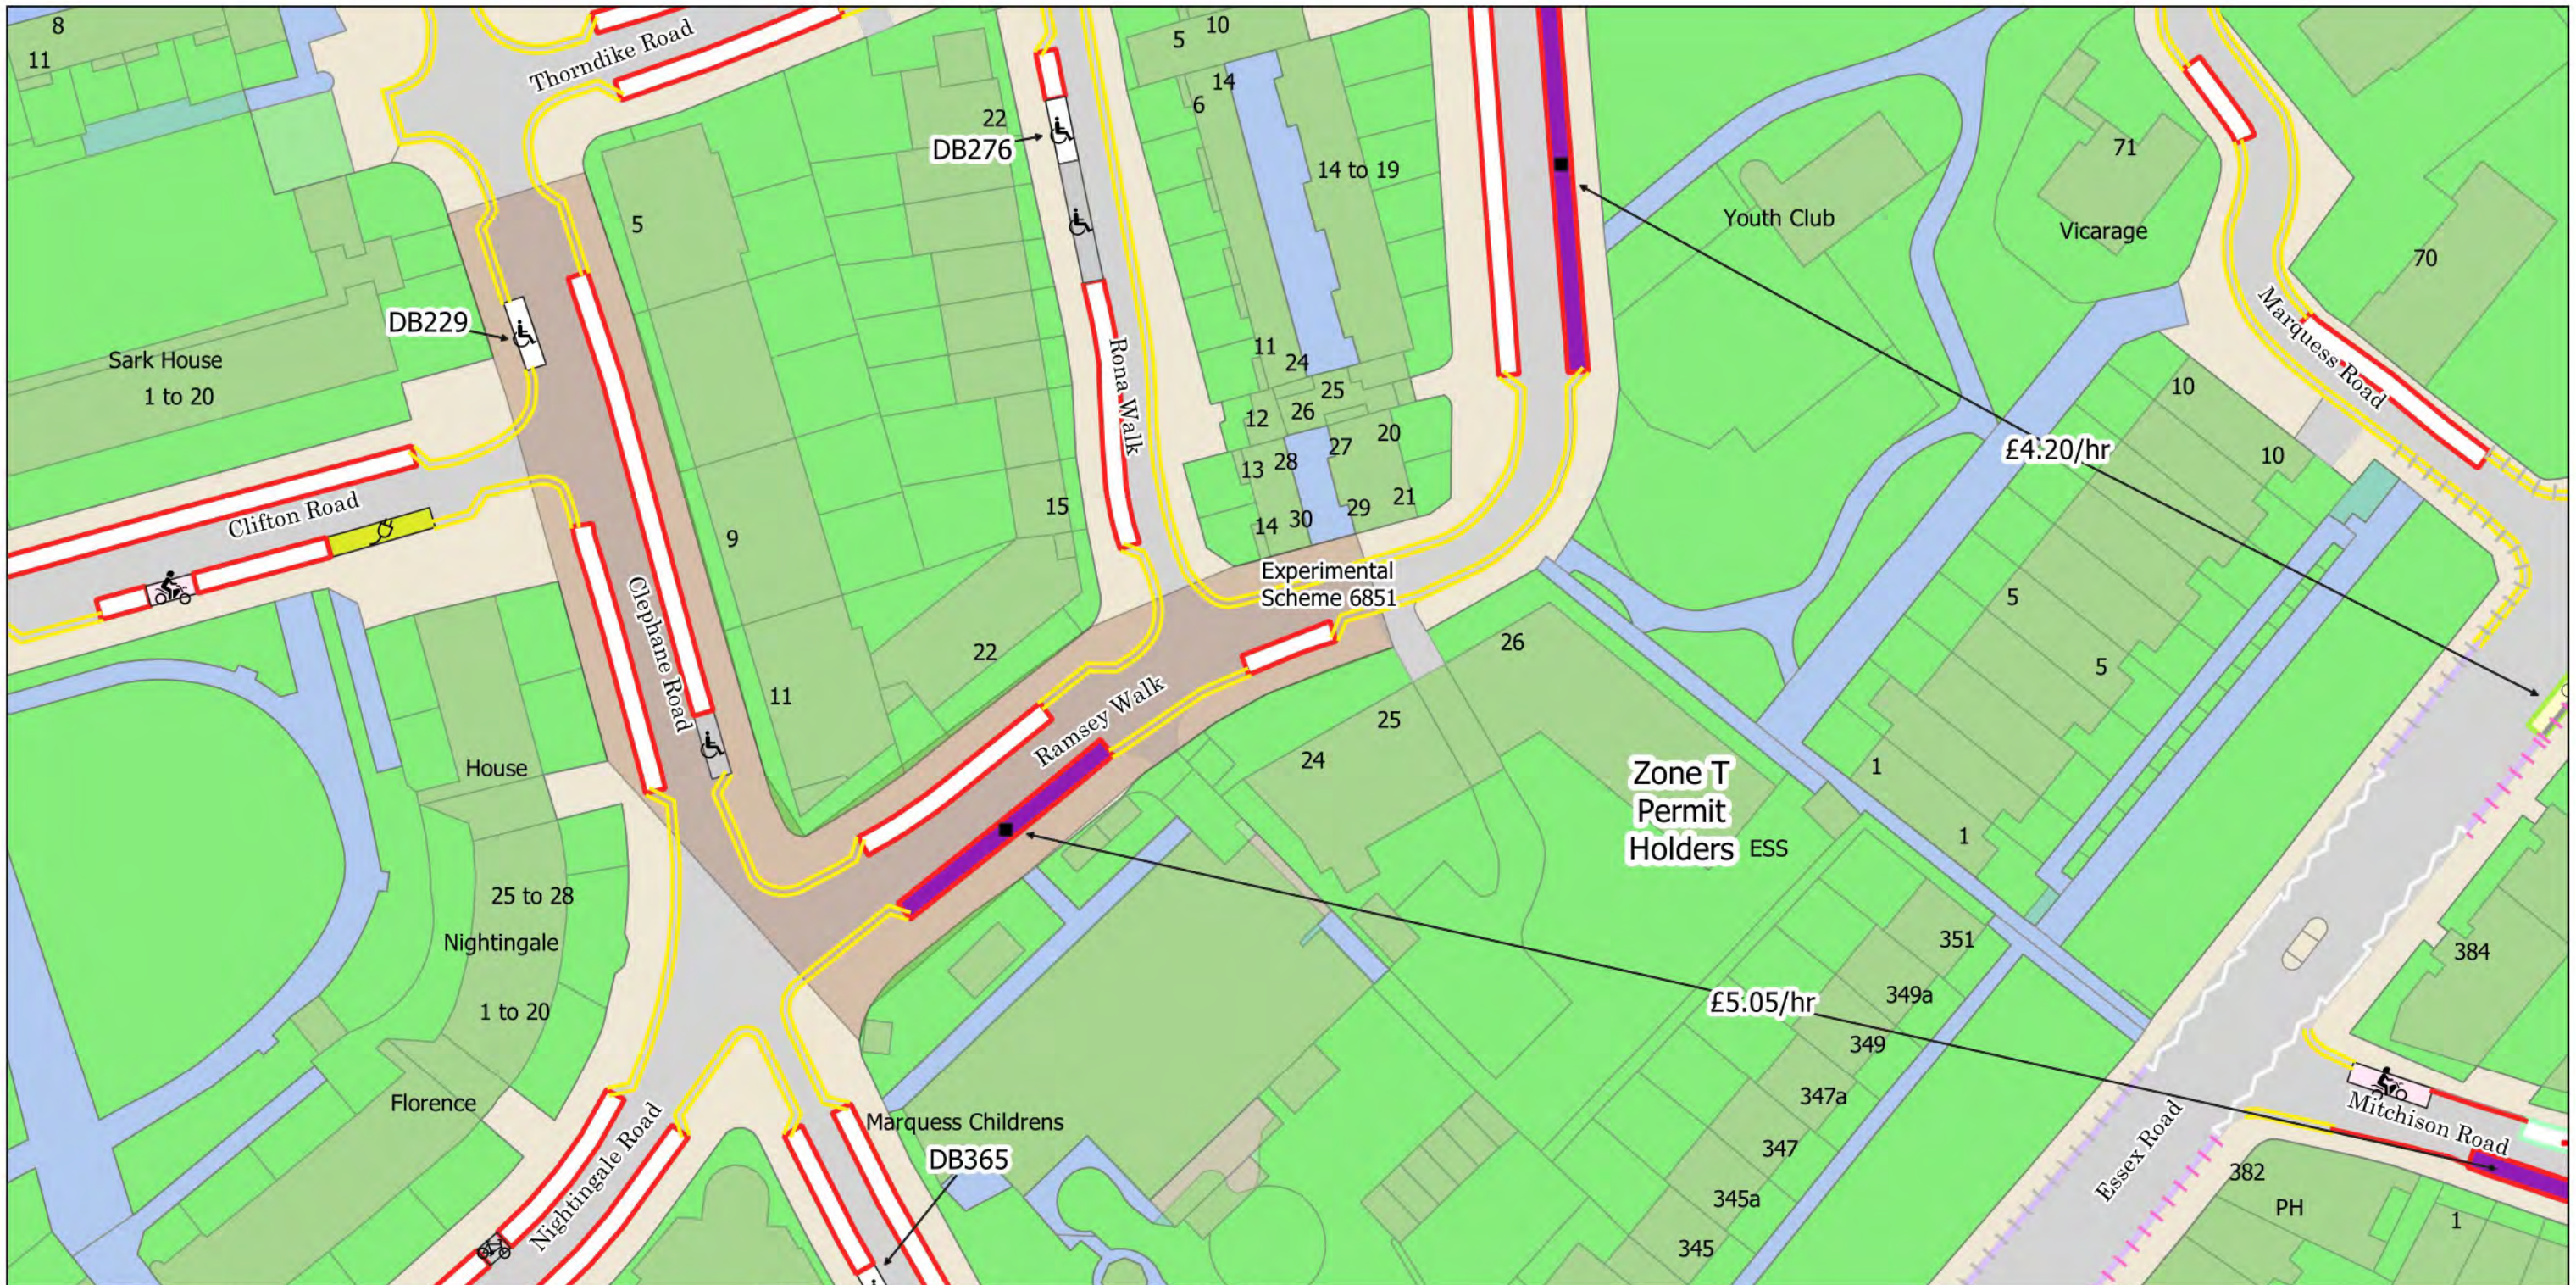

- No Stopping at any time
- No Loading Mon-Fri 7am-10am
- No Loading Mon-Fri 8am-9.30am 4.30pm-6.30pm
- No Waiting at any time
- No Waiting Mon-Fri 8.30am-6.30pm Sat 8.30am-1.30pm
- No Waiting Mon-Sat 7am-10.30am 3.30pm-7pm
- No Waiting Mon-Sat 7am-7pm
- Solo Motorcycle Parking Place
- Resident Permit Mon-Fri 8.30am-6.30pm Sat 8.30am-1.30pm
- Electric Vehicle Charging Point Parking Place
- Doctor's Parking Place Mon-Sun 8am-8pm
- Disabled Persons Parking Place
- Dedicated Disabled Persons Parking Place
- Bikehangar
- 2h Pay by Phone (1h NR) or Permit Holders Mon-Fri 8.30am-6.30pm Sat 8.30am-1.30pm
- 1h Pay by Phone Mon-Sat 10.30am-3.30pm