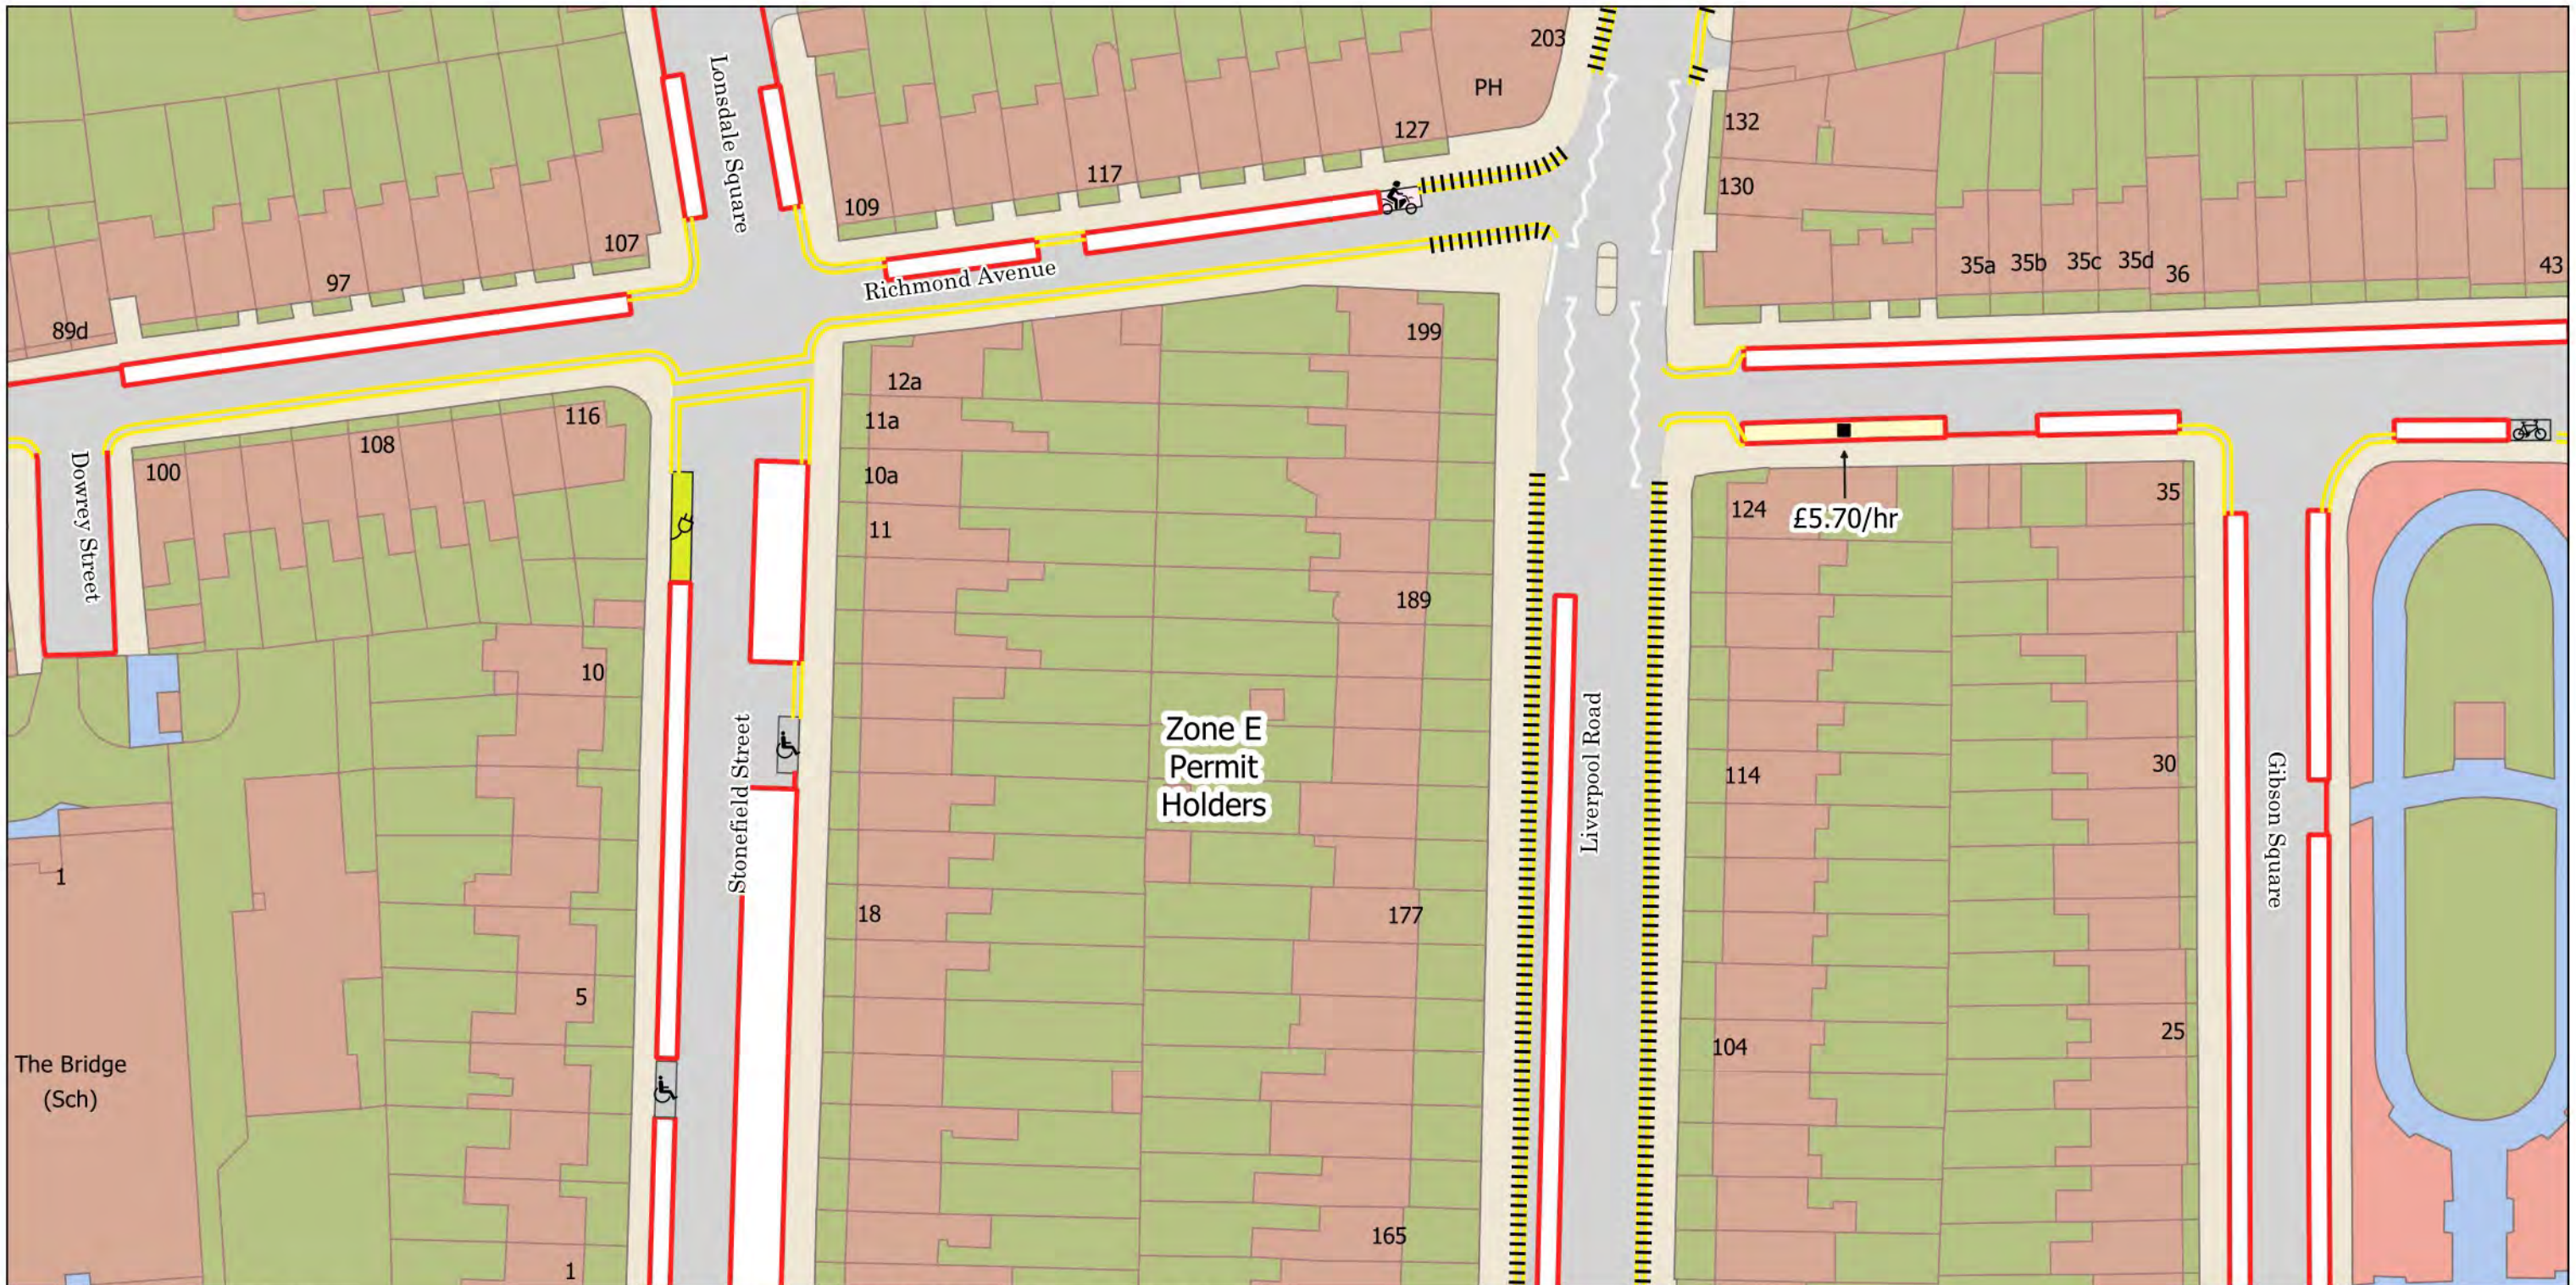

- No Stopping at any time
- No Loading at any time
- No Waiting at any time
- No Waiting Mon-Fri 8.30am-6.30pm Sat 8.30am-1.30pm
- Solo Motorcycle Parking Place
- Resident Permit Mon-Fri 8.30am-6.30pm Sat 8.30am-1.30pm
- Electric Vehicle Charging Point Parking Place
- Disabled Persons Parking Place
- Bikehangar
- 2h Pay by Phone (£5.70/hr) Mon-Fri 8.30am-6.30pm Sat 8.30am-1.30pm