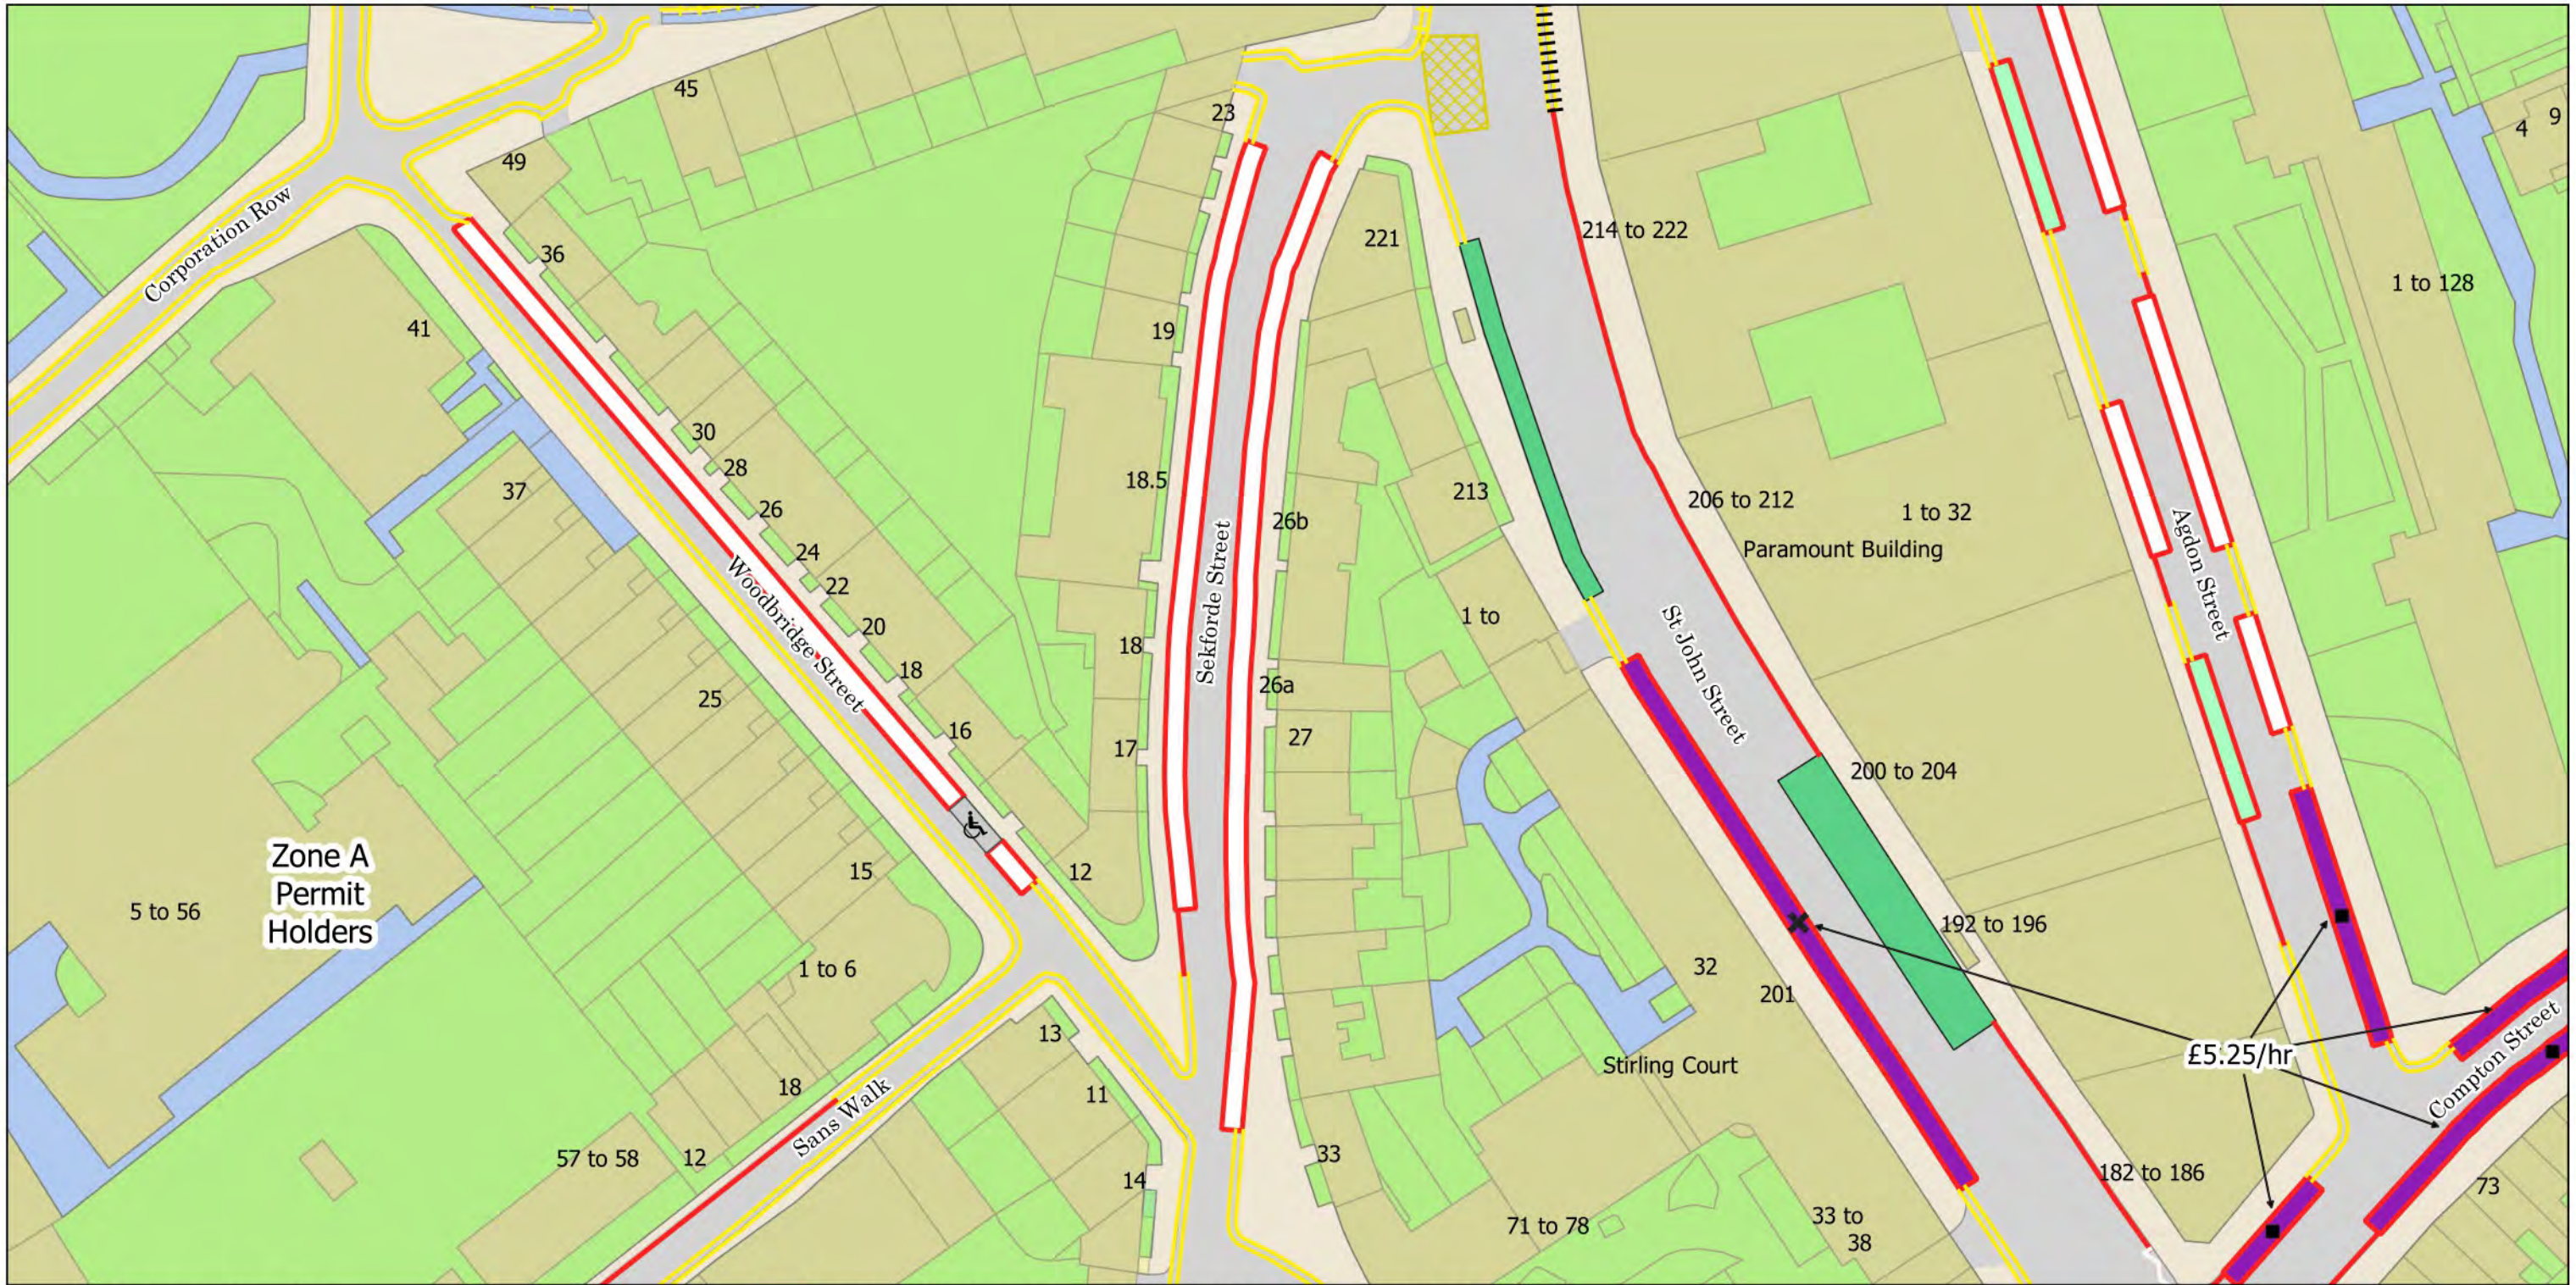

- No Stopping at any time
- ||||| No Loading at any time
- ||| No Loading Mon-Fri 8.30am-6.30pm Sat 8.30am-1.30pm
- No Waiting at any time
- No Waiting Mon-Fri 8.30am-6.30pm Sat 8.30am-1.30pm
- Resident Permit Mon-Fri 8.30am-6.30pm Sat 8.30am-1.30pm
- Permit Holder Bay Mon-Fri 8.30am-6.30pm Sat 8.30am-1.30pm
- ♿ Disabled Persons Parking Place
- Bus Stop
- ✕ 4h Pay by Phone (1h NR) or Permit Holders Mon-Fri 8.30am-6.30pm Sat 8.30am-1.30pm
- 2h Pay by Phone (1h NR) or Permit Holders Mon-Fri 8.30am-6.30pm Sat 8.30am-1.30pm