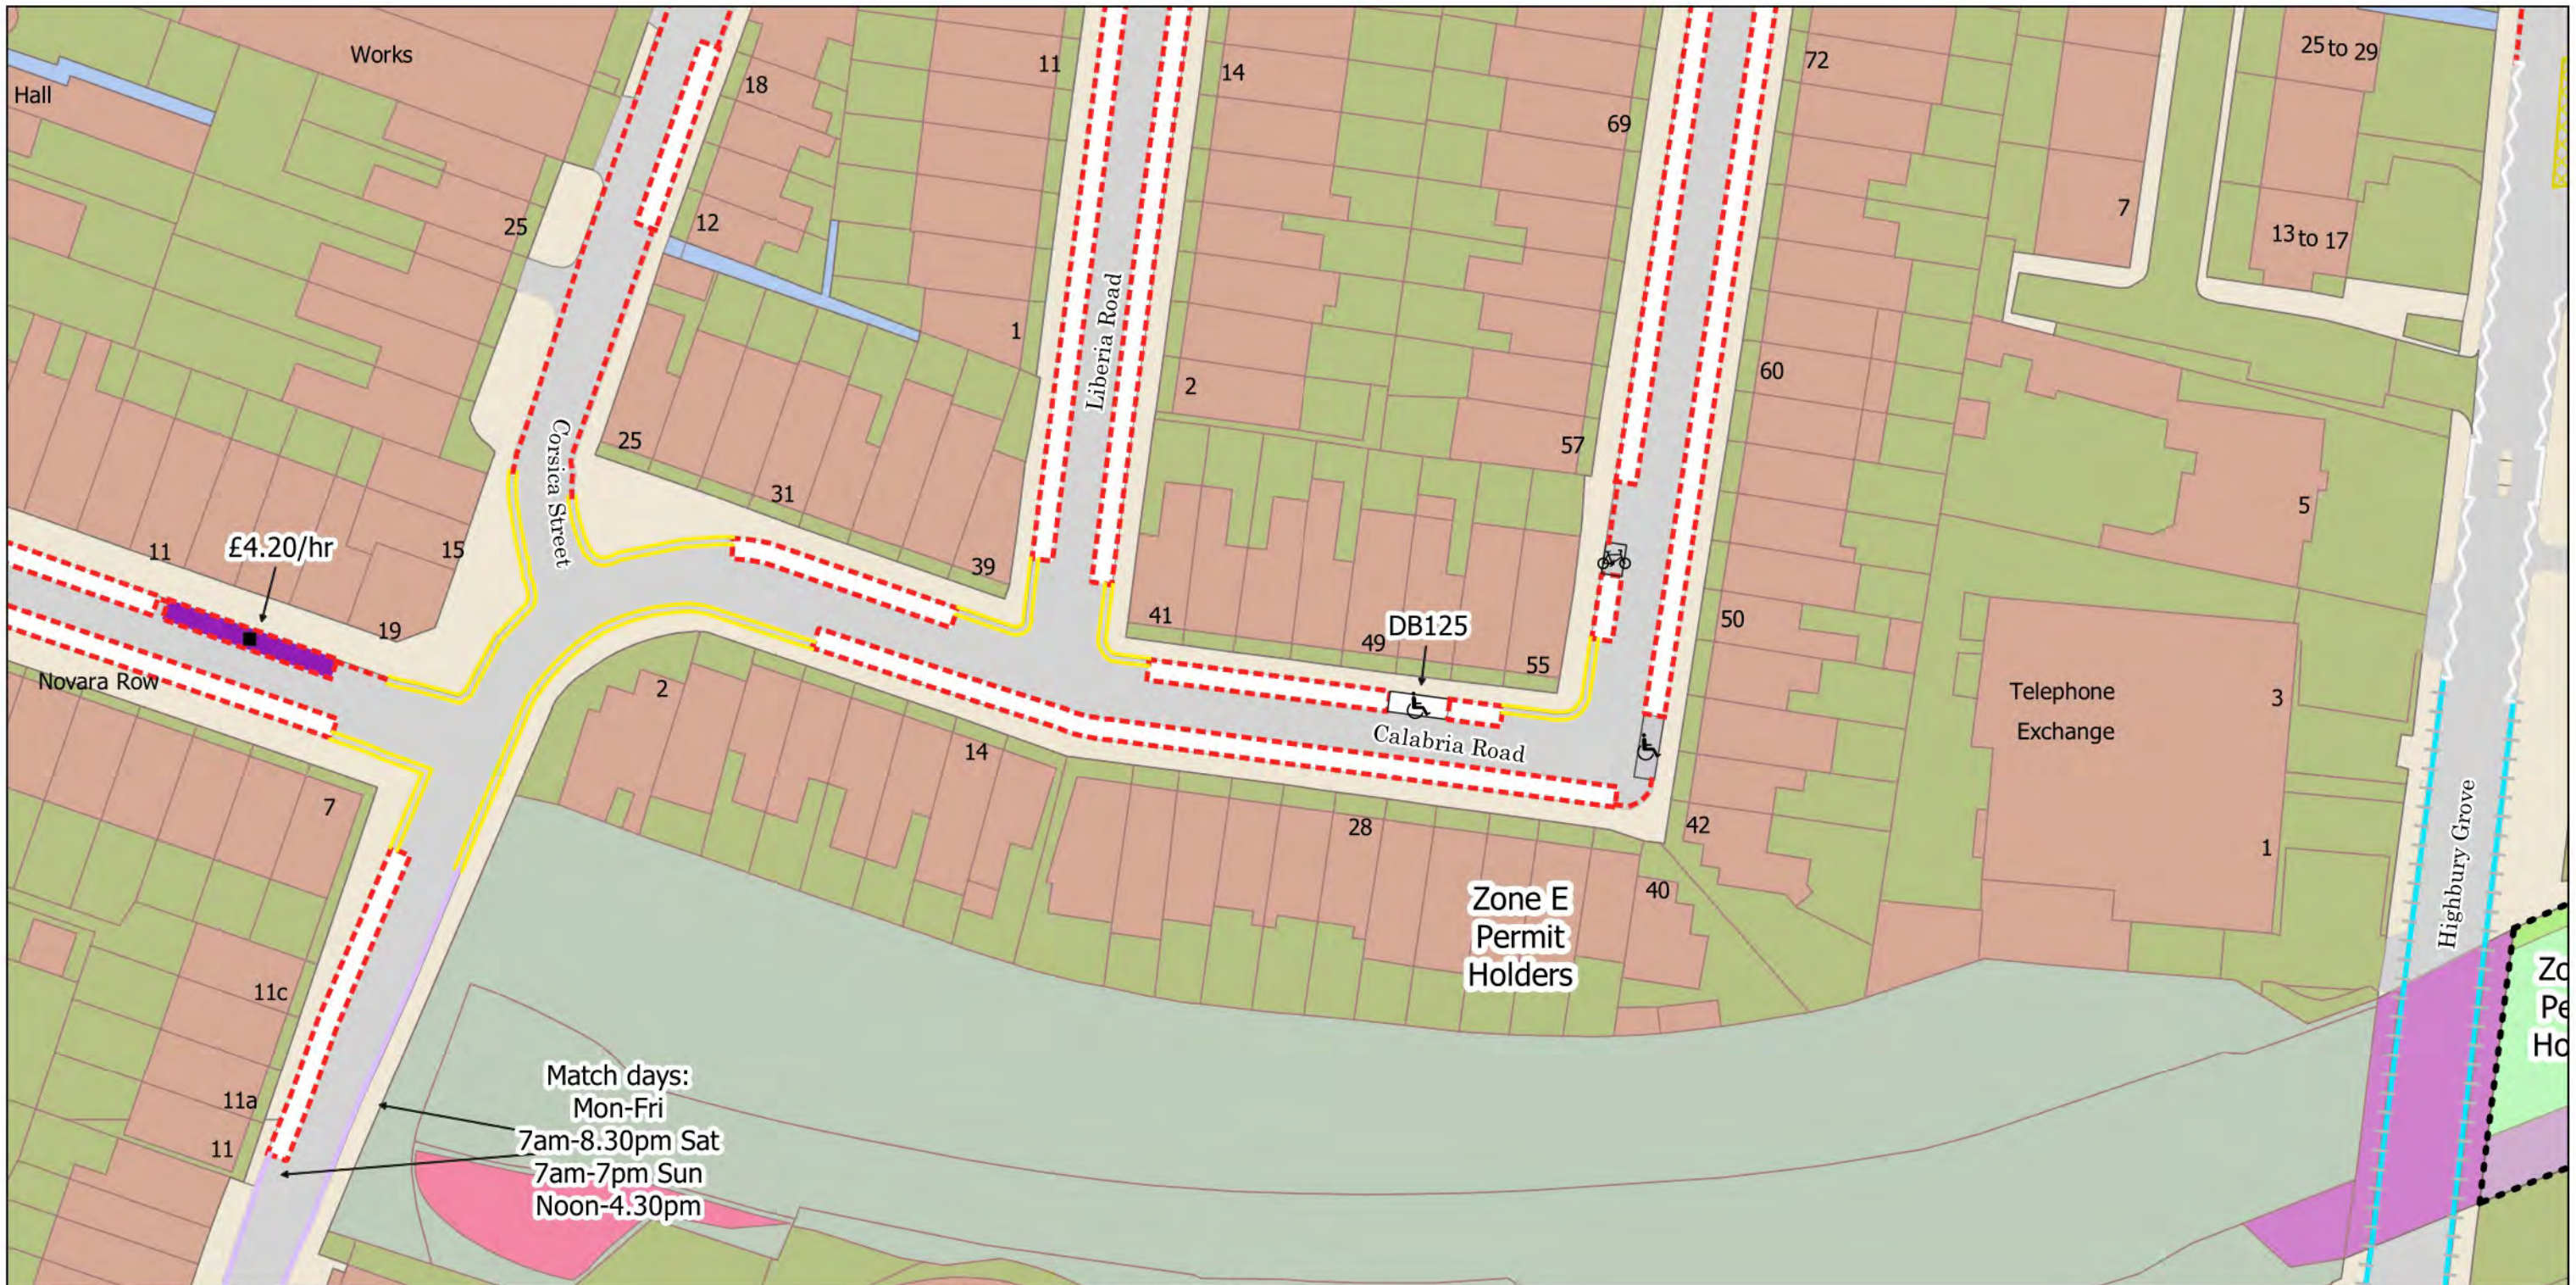

- No Stopping at any time
- ||| No Loading Mon-Fri 8am-9.30am 4.30pm-6.30pm
- No Waiting at any time
- No Waiting Mon-Fri 8am-6.30pm Sat 8am-1.30pm
- No Waiting Mon-Sat 7am-7pm
- - - No Waiting Mon-Fri 8.30am-6.30pm Sat 8.30am-1.30pm and match days
- - - Resident Permit Mon-Fri 8.30am-6.30pm Sat 8.30am-1.30pm and match days
- ♿ Disabled Persons Parking Place
- ♿ Dedicated Disabled Persons Parking Place
- 🚲 Bikehangar
- 🚲 2h Pay by Phone (1h NR) or Permit Holders Mon-Fri 8.30am-6.30pm Sat 8.30am-1.30pm and match days
- ⋯ Controlled Parking Zone Boundary