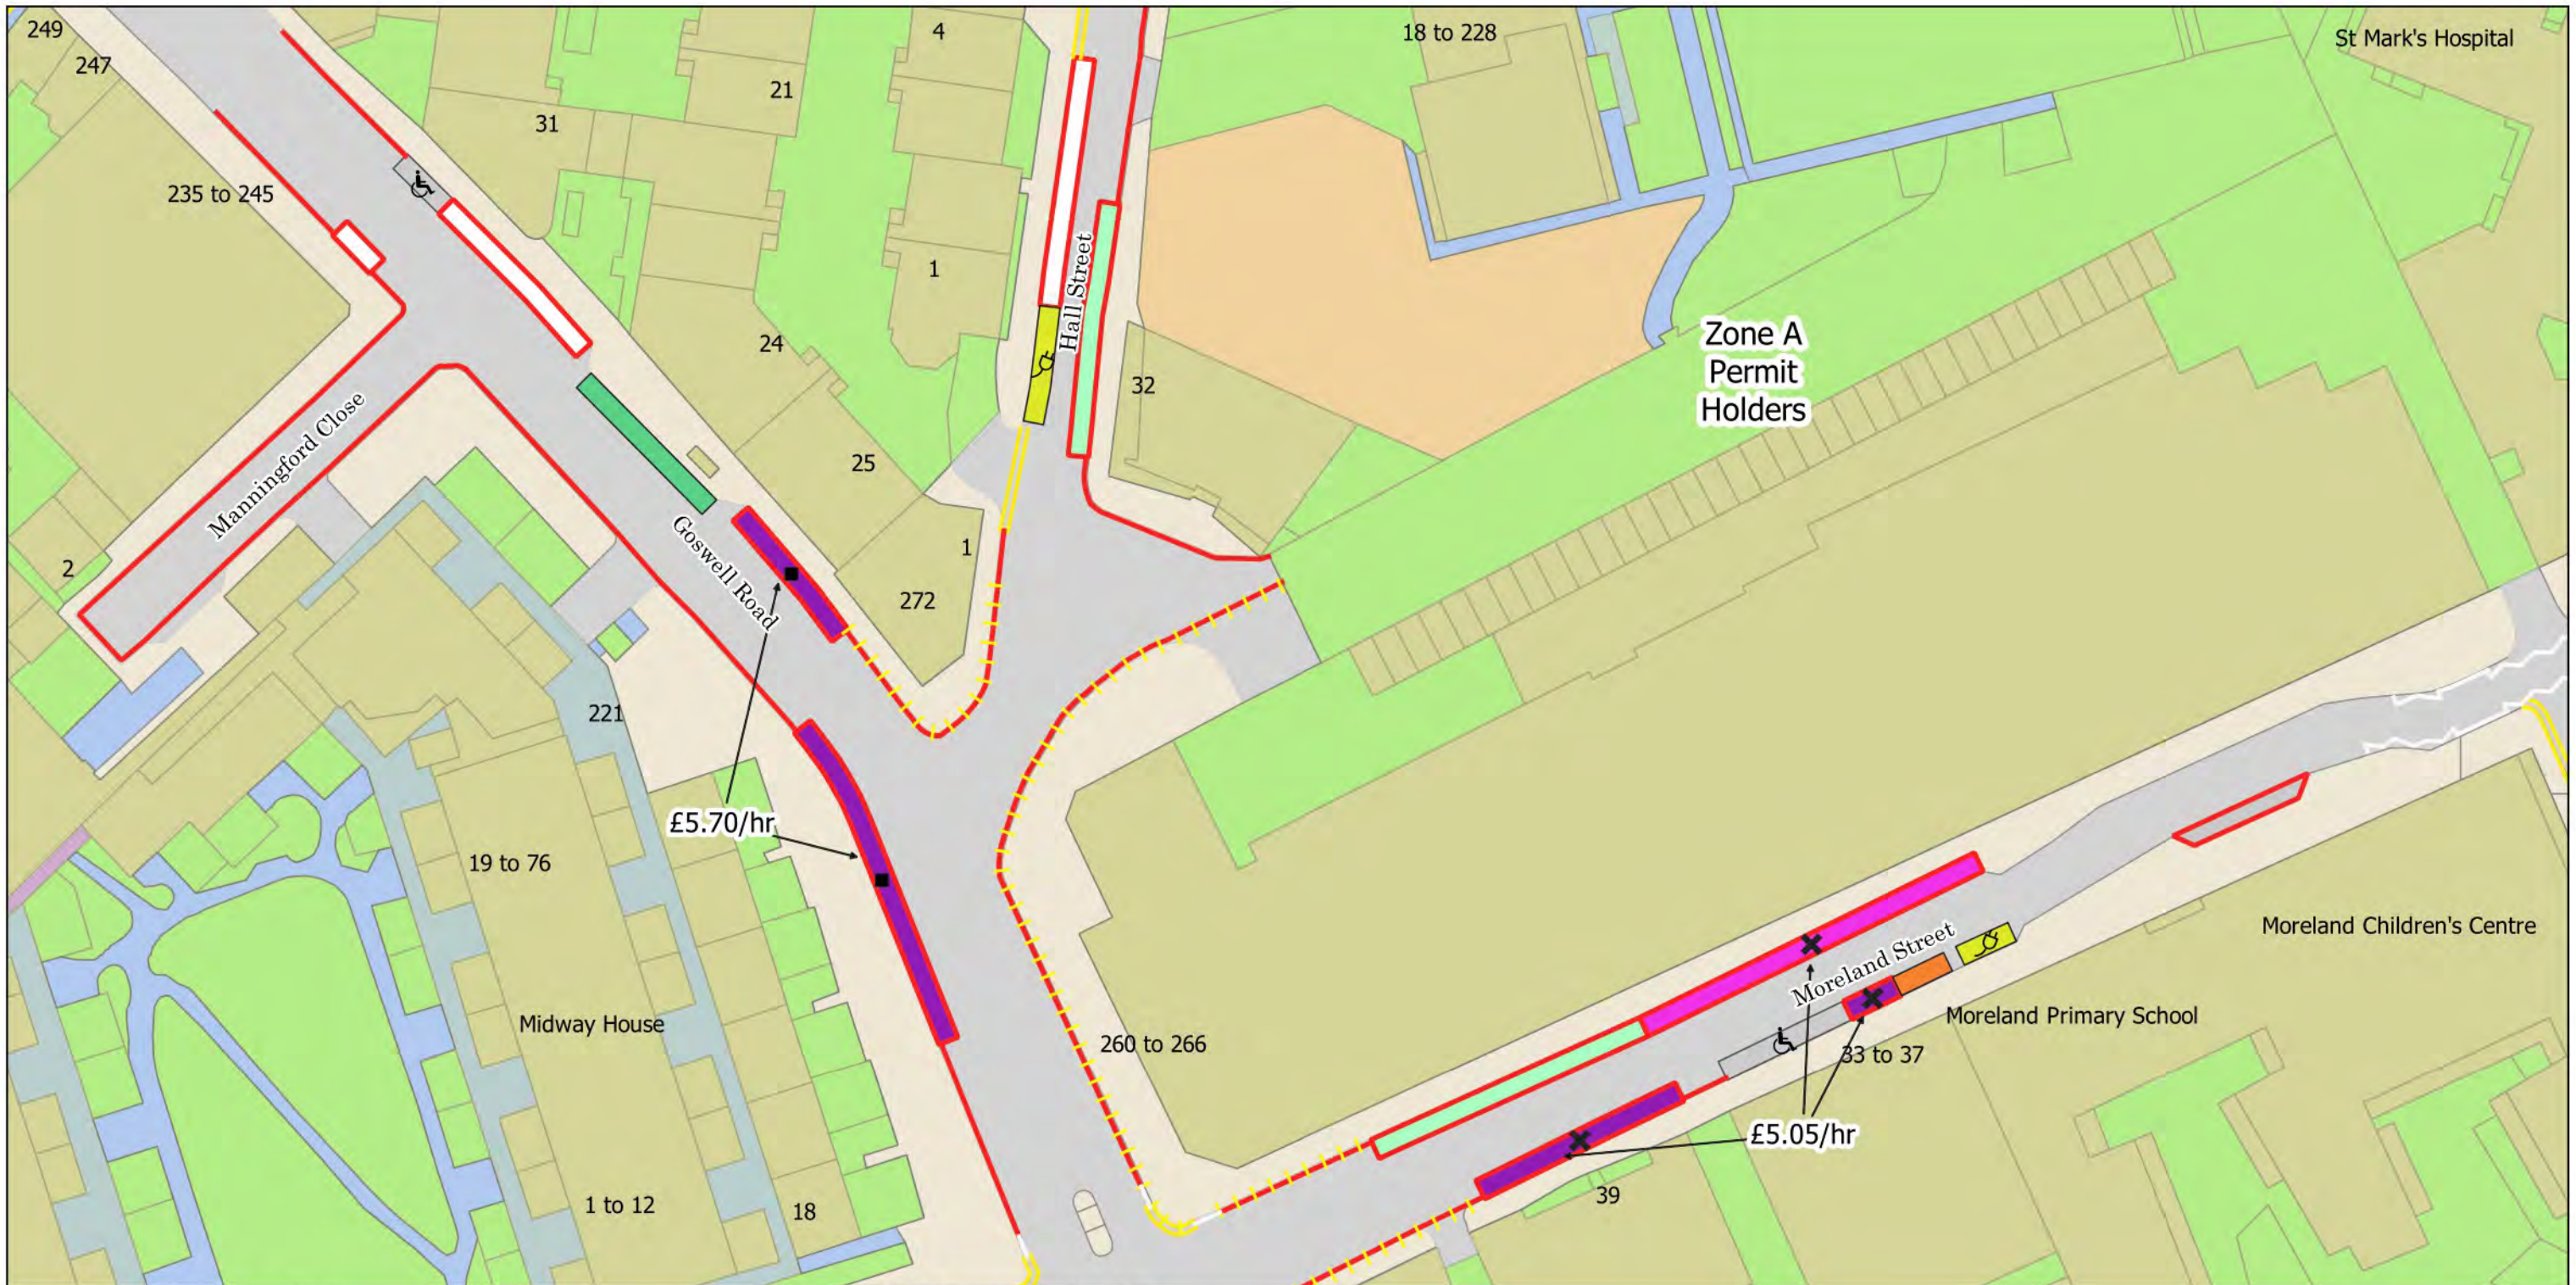

- No Stopping at any time
- No Loading Mon-Fri 8.30am-6.30pm Sat 8.30am-1.30pm
- No Waiting at any time
- No Waiting Mon-Fri 8.30am-6.30pm Sat 8.30am-1.30pm
- Resident Permit Mon-Fri 8.30am-6.30pm Sat 8.30am-1.30pm
- Permit Holder Bay Mon-Fri 8.30am-6.30pm Sat 8.30am-1.30pm
- Loading Bay Mon-Fri 8.30am-6.30pm Sat 8.30am-1.30pm
- Electric Vehicle Charging Point Parking Place
- Disabled Persons Parking Place
- Car Club Parking Place
- Bus Stop
- 4h Pay by Phone (1h NR) or Permit Holders Mon-Fri 8.30am-6.30pm Sat 8.30am-1.30pm
- 4h Pay by Phone (1h NR) or Business Permit Mon-Fri 8.30am-6.30pm Sat 8.30am-1.30pm
- 2h Pay by Phone (1h NR) or Permit Holders Mon-Fri 8.30am-6.30pm Sat 8.30am-1.30pm