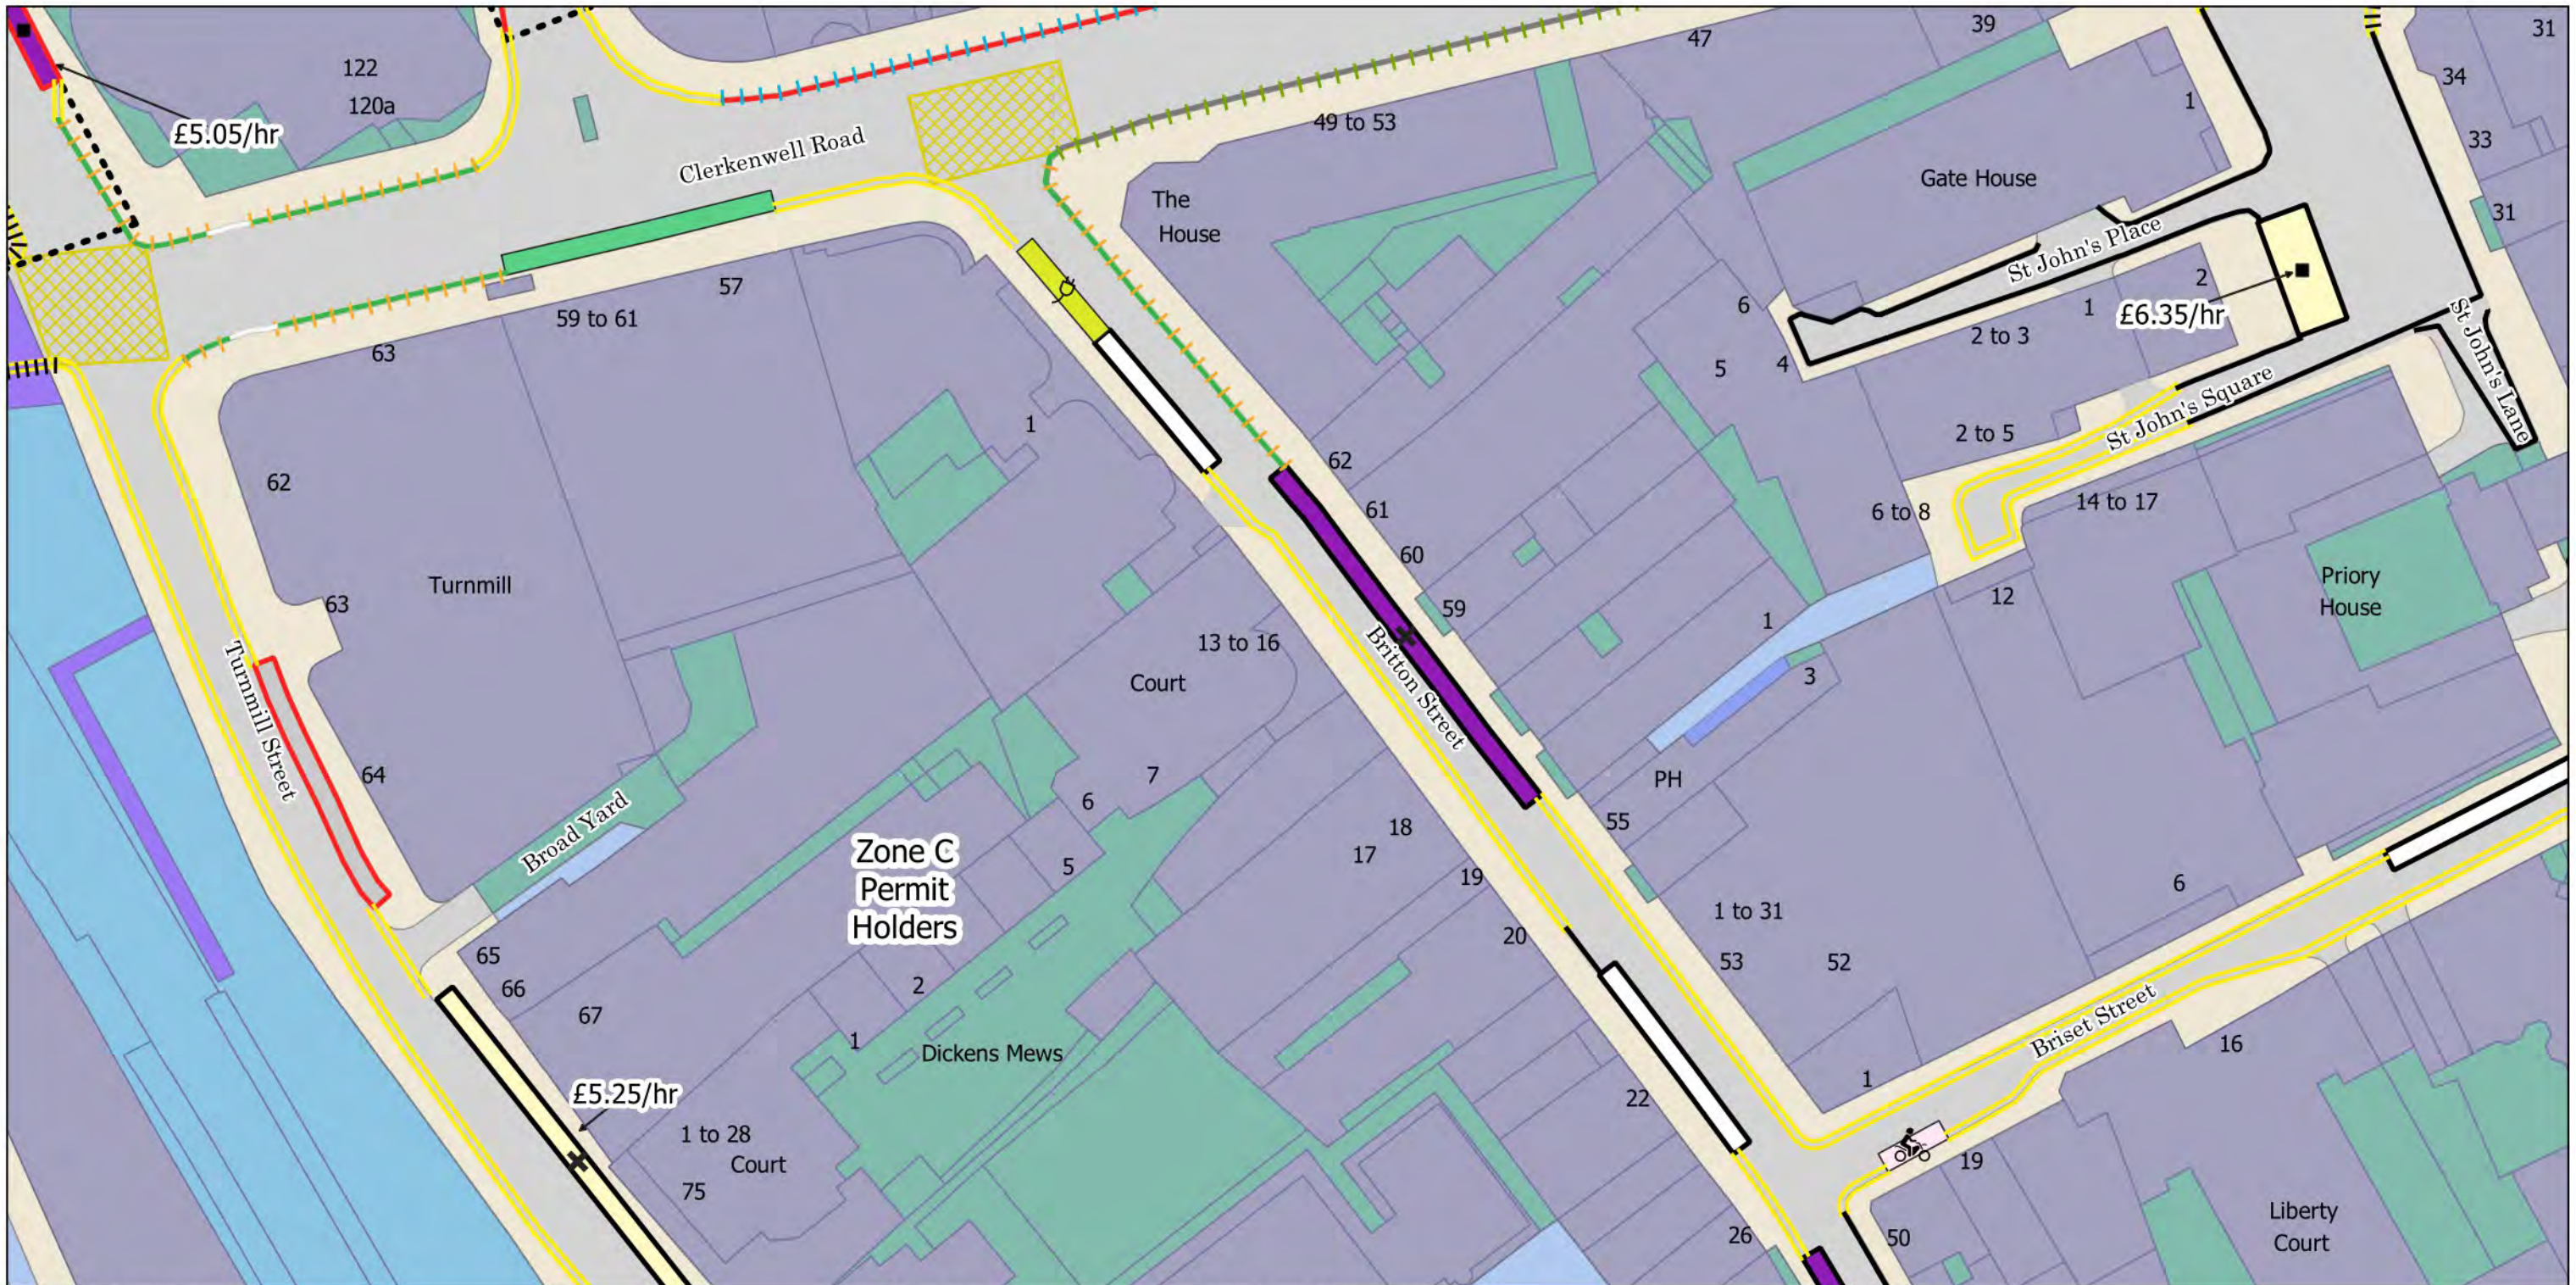

- No Stopping at any time
- ||||| No Loading at any time
- ||| No Loading Mon-Fri 7am-7pm Sat 8am-1.30pm
- || No Loading Mon-Fri 8am-7pm Sat 8am-1.30pm
- | | | No Loading Mon-Fri 8.30am-10.30am 4pm-6.30pm Sat 8.30am-10am
- No Waiting at any time
- No Waiting Mon-Fri 7am-7pm Sat 8am-7pm
- No Waiting Mon-Fri 8.30am-6.30pm Sat 8.30am-1.30pm
- No Waiting Mon-Sat 8am-7pm
- No Waiting Mon-Sat at any time Sun 12am-6am
- 🛵 Solo Motorcycle Parking Place
- ⬜ Resident Permit Mon-Sat at any time Sun 12am-6am
- ⬜ Loading Bay Mon-Fri 8.30am-6.30pm Sat 8.30am-1.30pm
- 🔌 Electric Vehicle Charging Point Parking Place
- 🚌 Bus Stop
- ⓧ 4h Pay by Phone (1h NR) or Permit Holders Mon-Sat at any time Sun 12am-6am
- ⓧ 4h Pay by Phone (1h NR) Mon-Sat at any time Sun 12am-6am
- ⓧ 2h Pay by Phone (1h NR) or Permit Holders Mon-Sat at any time Sun 12am-6am
- ⓧ 2h Pay by Phone (1h NR) Mon-Fri 8.30am-6.30pm Sat 8.30am-1.30pm
- ⓧ 2h Pay by Phone (1h NR) Mon-Sat at any time Sun 12am-6am
- ⋯ Controlled Parking Zone Boundary