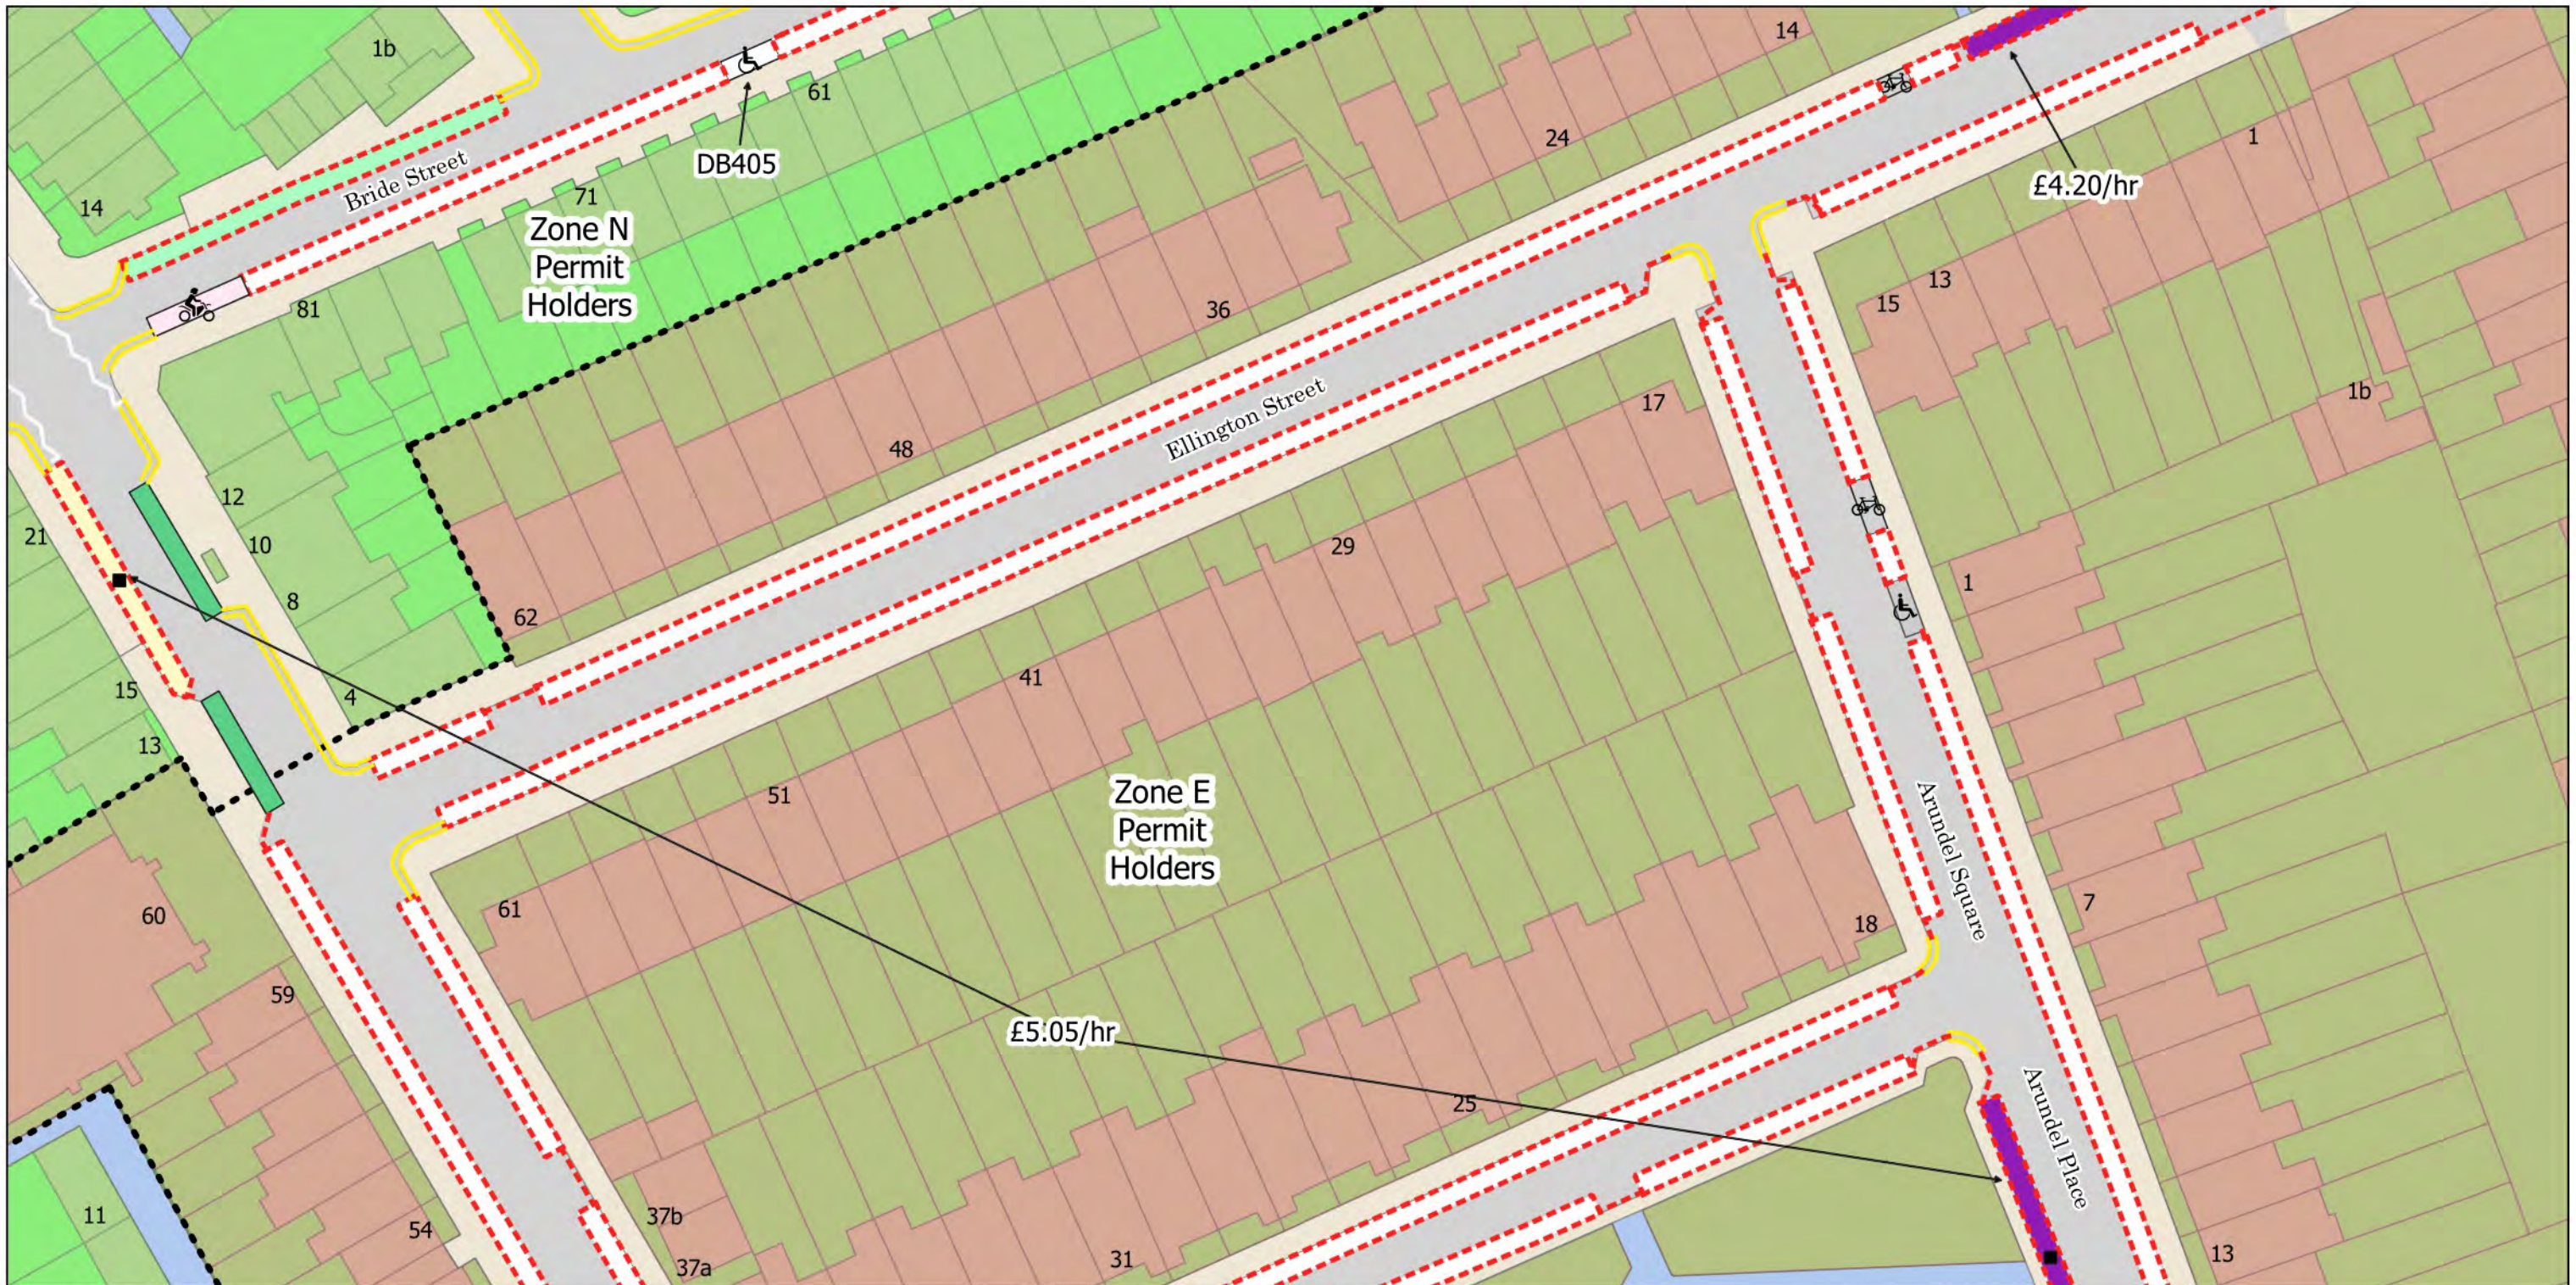

- No Stopping at any time
- No Waiting at any time
- No Waiting Mon-Fri 8.30am-6.30pm Sat 8.30am-1.30pm and match days
- Solo Motorcycle Parking Place
- Resident Permit Mon-Fri 8.30am-6.30pm Sat 8.30am-1.30pm and match days
- Permit Holder Bay Mon-Fri 8.30am-6.30pm Sat 8.30am-1.30pm and match days
- Disabled Persons Parking Place
- Dedicated Disabled Persons Parking Place
- Bus Stop
- Bikehangar
- 2h Pay by Phone (1h NR) or Permit Holders Mon-Fri 8.30am-6.30pm Sat 8.30am-1.30pm and match days
- 2h Pay by Phone (1h NR) Mon-Fri 8.30am-6.30pm Sat 8.30am-1.30pm and match days
- Controlled Parking Zone Boundary