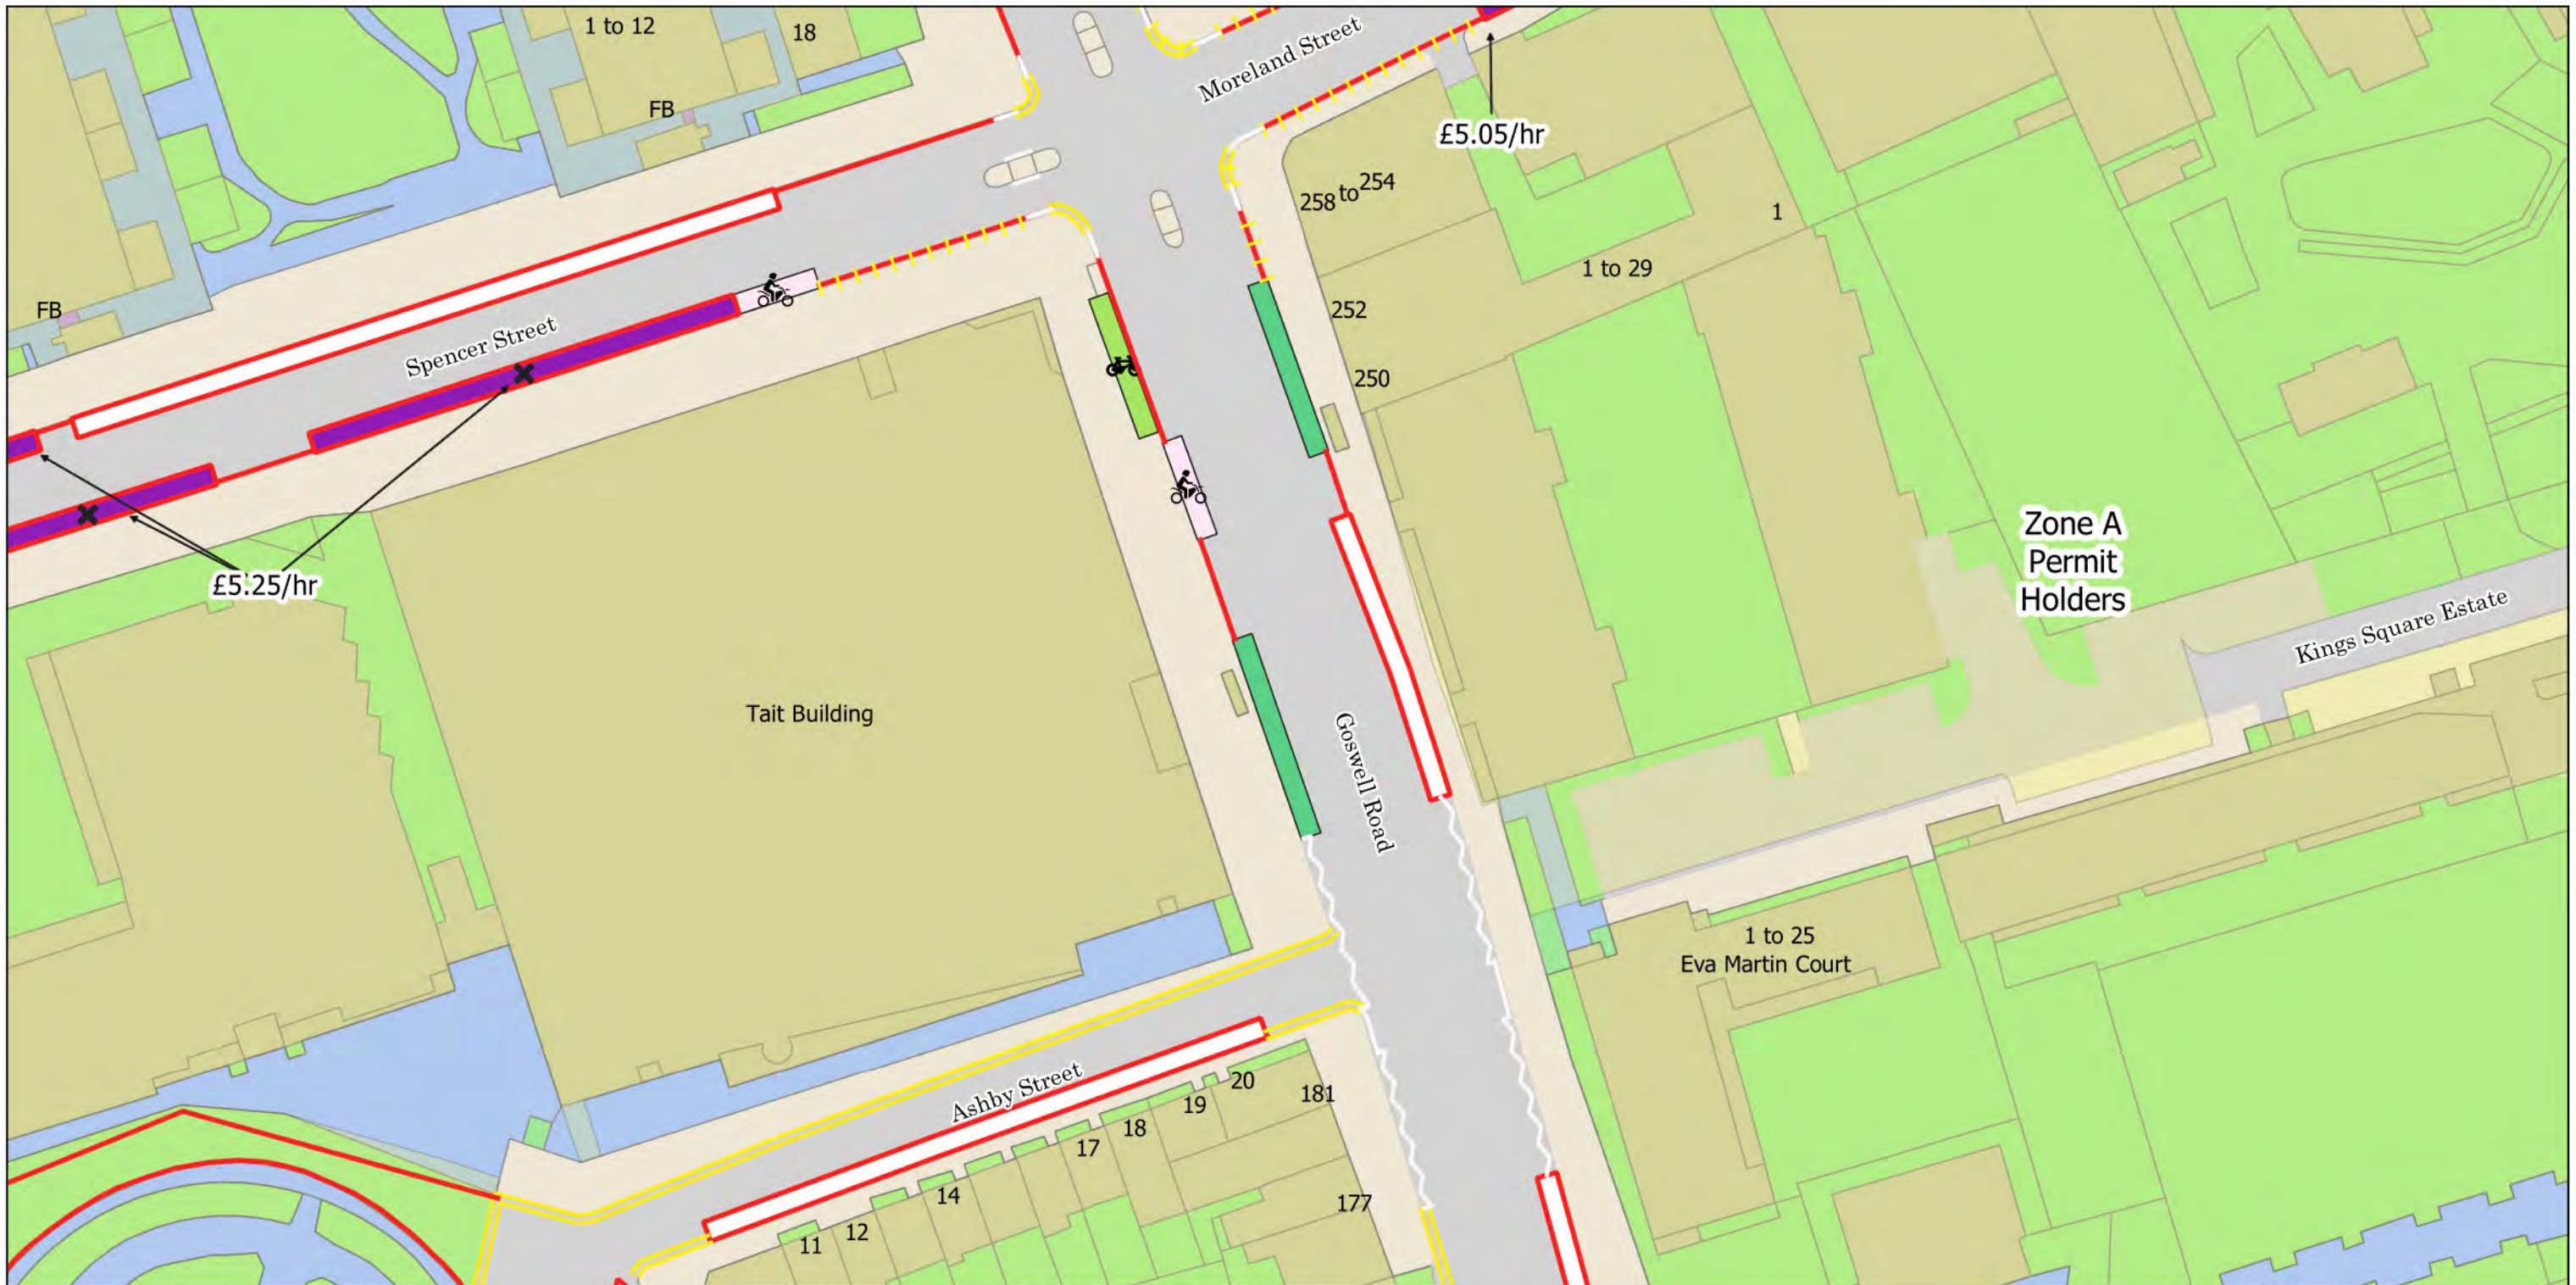

- No Stopping at any time
- No Loading Mon-Fri 8.30am-6.30pm Sat 8.30am-1.30pm
- No Waiting at any time
- No Waiting Mon-Fri 8.30am-6.30pm Sat 8.30am-1.30pm
- 🛵 Solo Motorcycle Parking Place
- 🚗 Resident Permit Mon-Fri 8.30am-6.30pm Sat 8.30am-1.30pm
- 🚲 Cycle Hire
- 🚌 Bus Stop
- 📞 4h Pay by Phone (1h NR) or Permit Holders Mon-Fri 8.30am-6.30pm Sat 8.30am-1.30pm