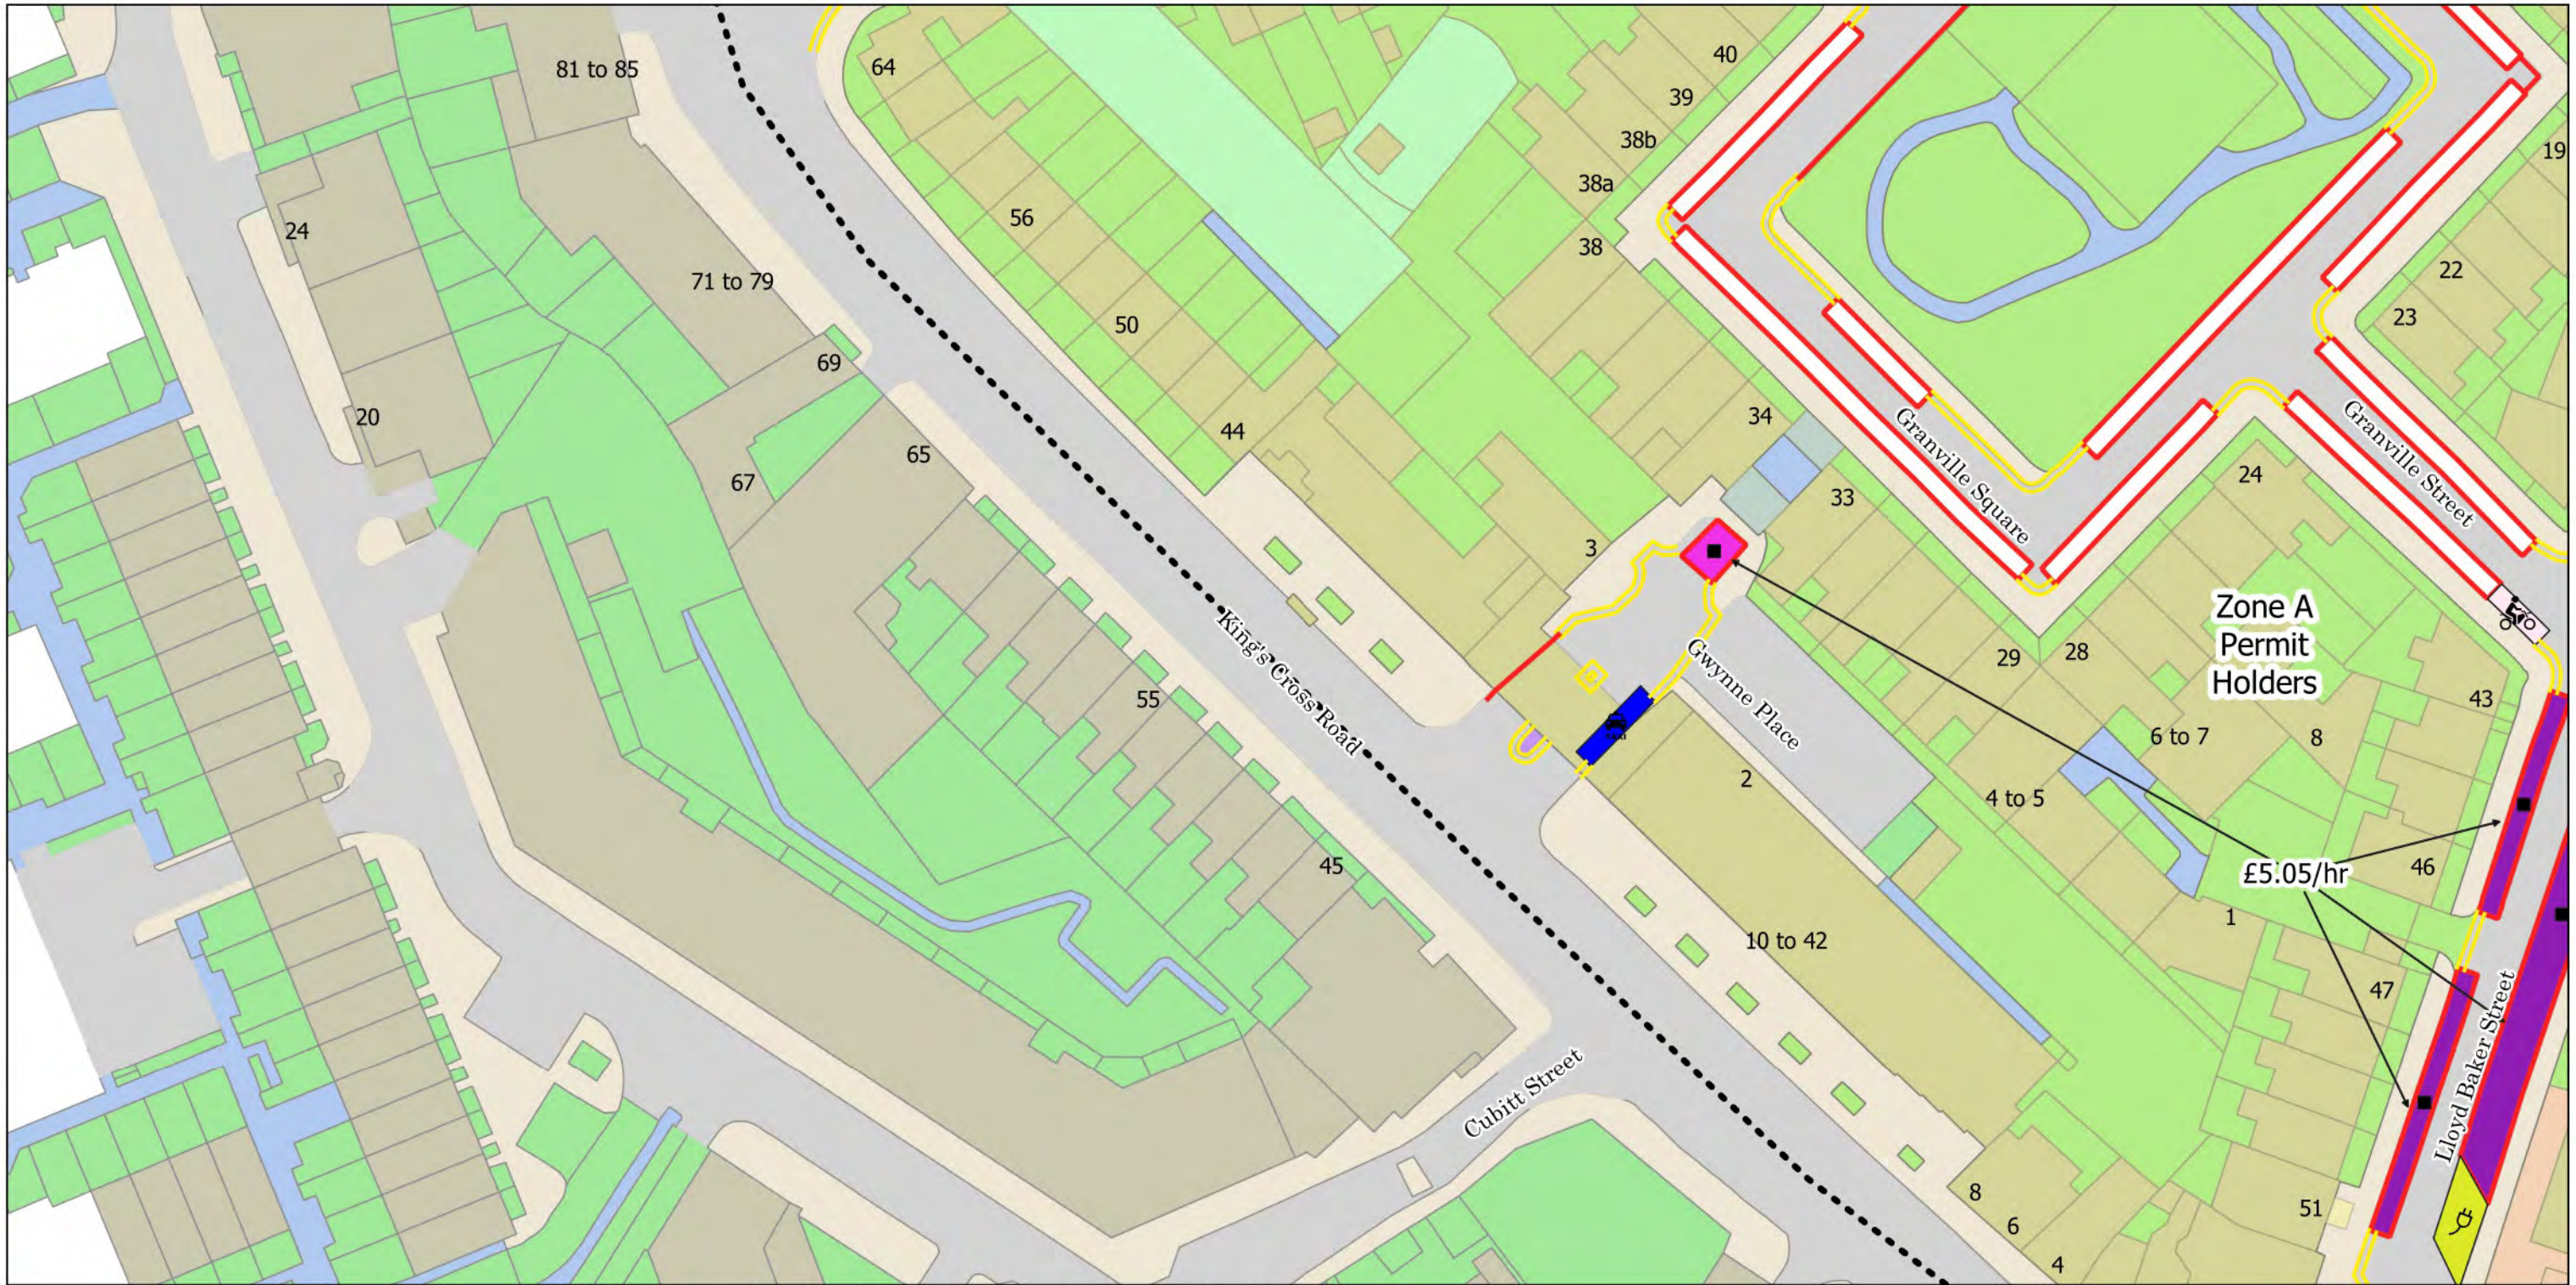

- ▬ No Waiting at any time
- ▬ No Waiting Mon-Fri 8.30am-6.30pm Sat 8.30am-1.30pm
- ▬ Taxi Bay
- ▬ Solo Motorcycle Parking Place
- Resident Permit Mon-Fri 8.30am-6.30pm Sat 8.30am-1.30pm
- ⊗ Electric Vehicle Charging Point Parking Place
- 2h Pay by Phone (1h NR) or Permit Holders Mon-Fri 8.30am-6.30pm Sat 8.30am-1.30pm
- 2h Pay by Phone (1h NR) or Business Permit Mon-Fri 8.30am-6.30pm Sat 8.30am-1.30pm
- ⋯ Controlled Parking Zone Boundary