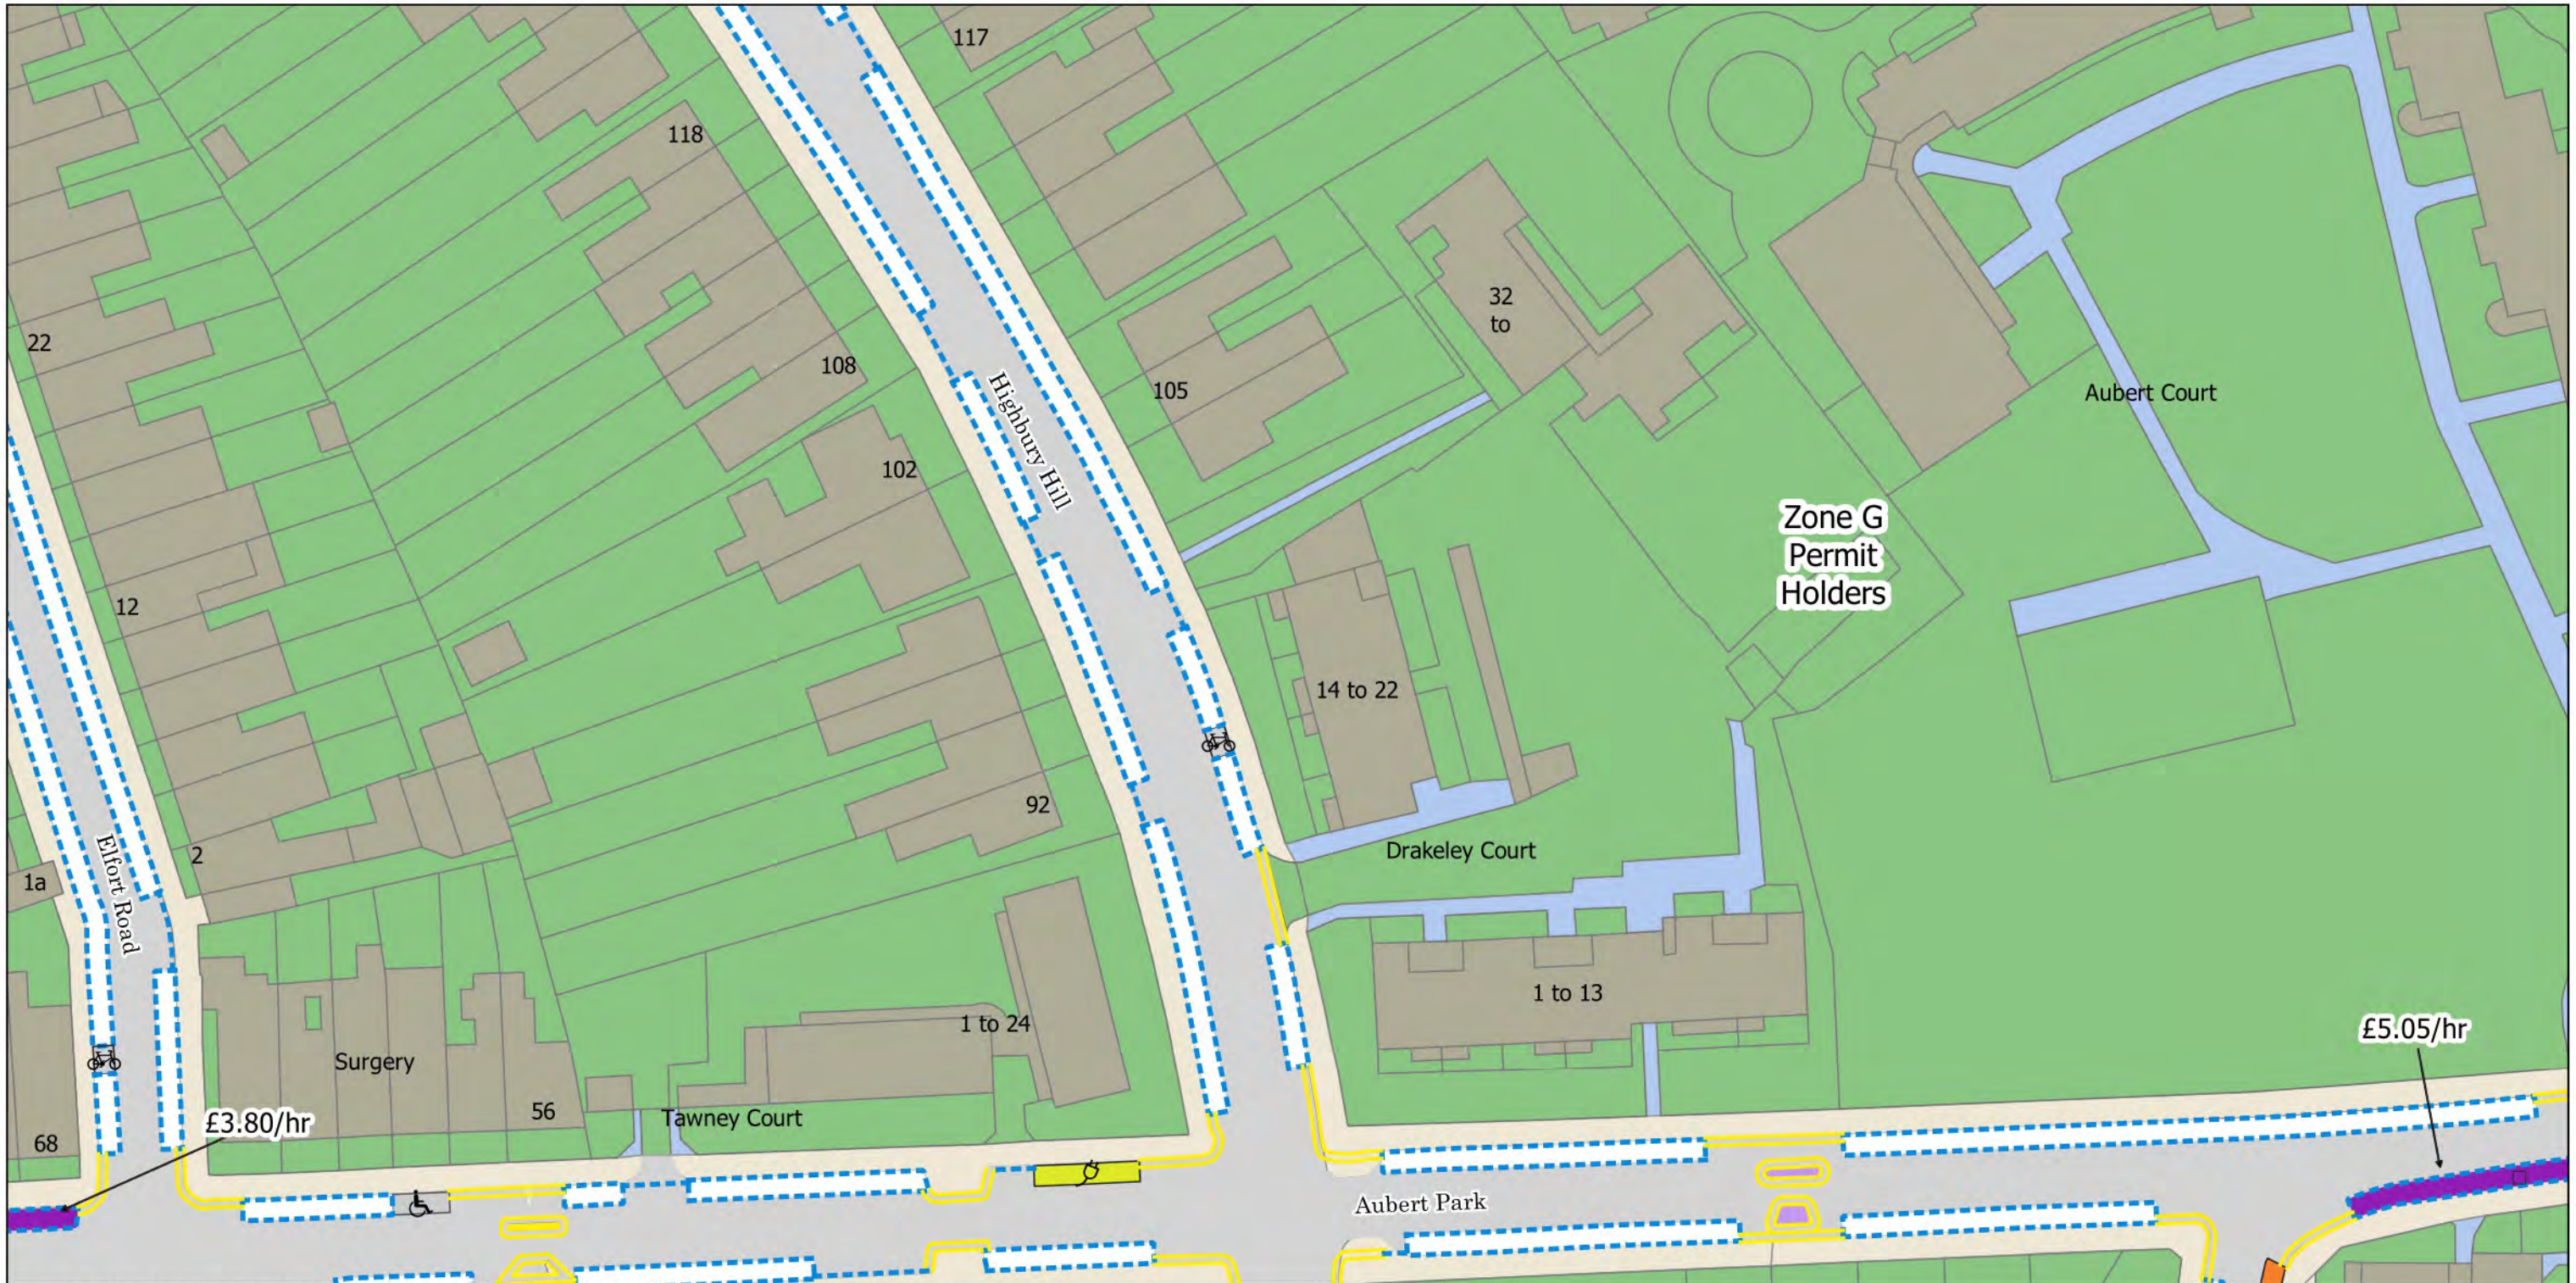

- No Waiting at any time
- - - No Waiting Mon-Fri 10am-2pm and match days
- - - Resident Permit Mon-Fri 10am-2pm and match days
- ⊗ Electric Vehicle Charging Point Parking Place
- ♿ Disabled Persons Parking Place
- Car Club Parking Place
- 2h Pay by Phone or Permit Holders Mon-Fri 10am-2pm and match days
- ⊗ Bikehangar