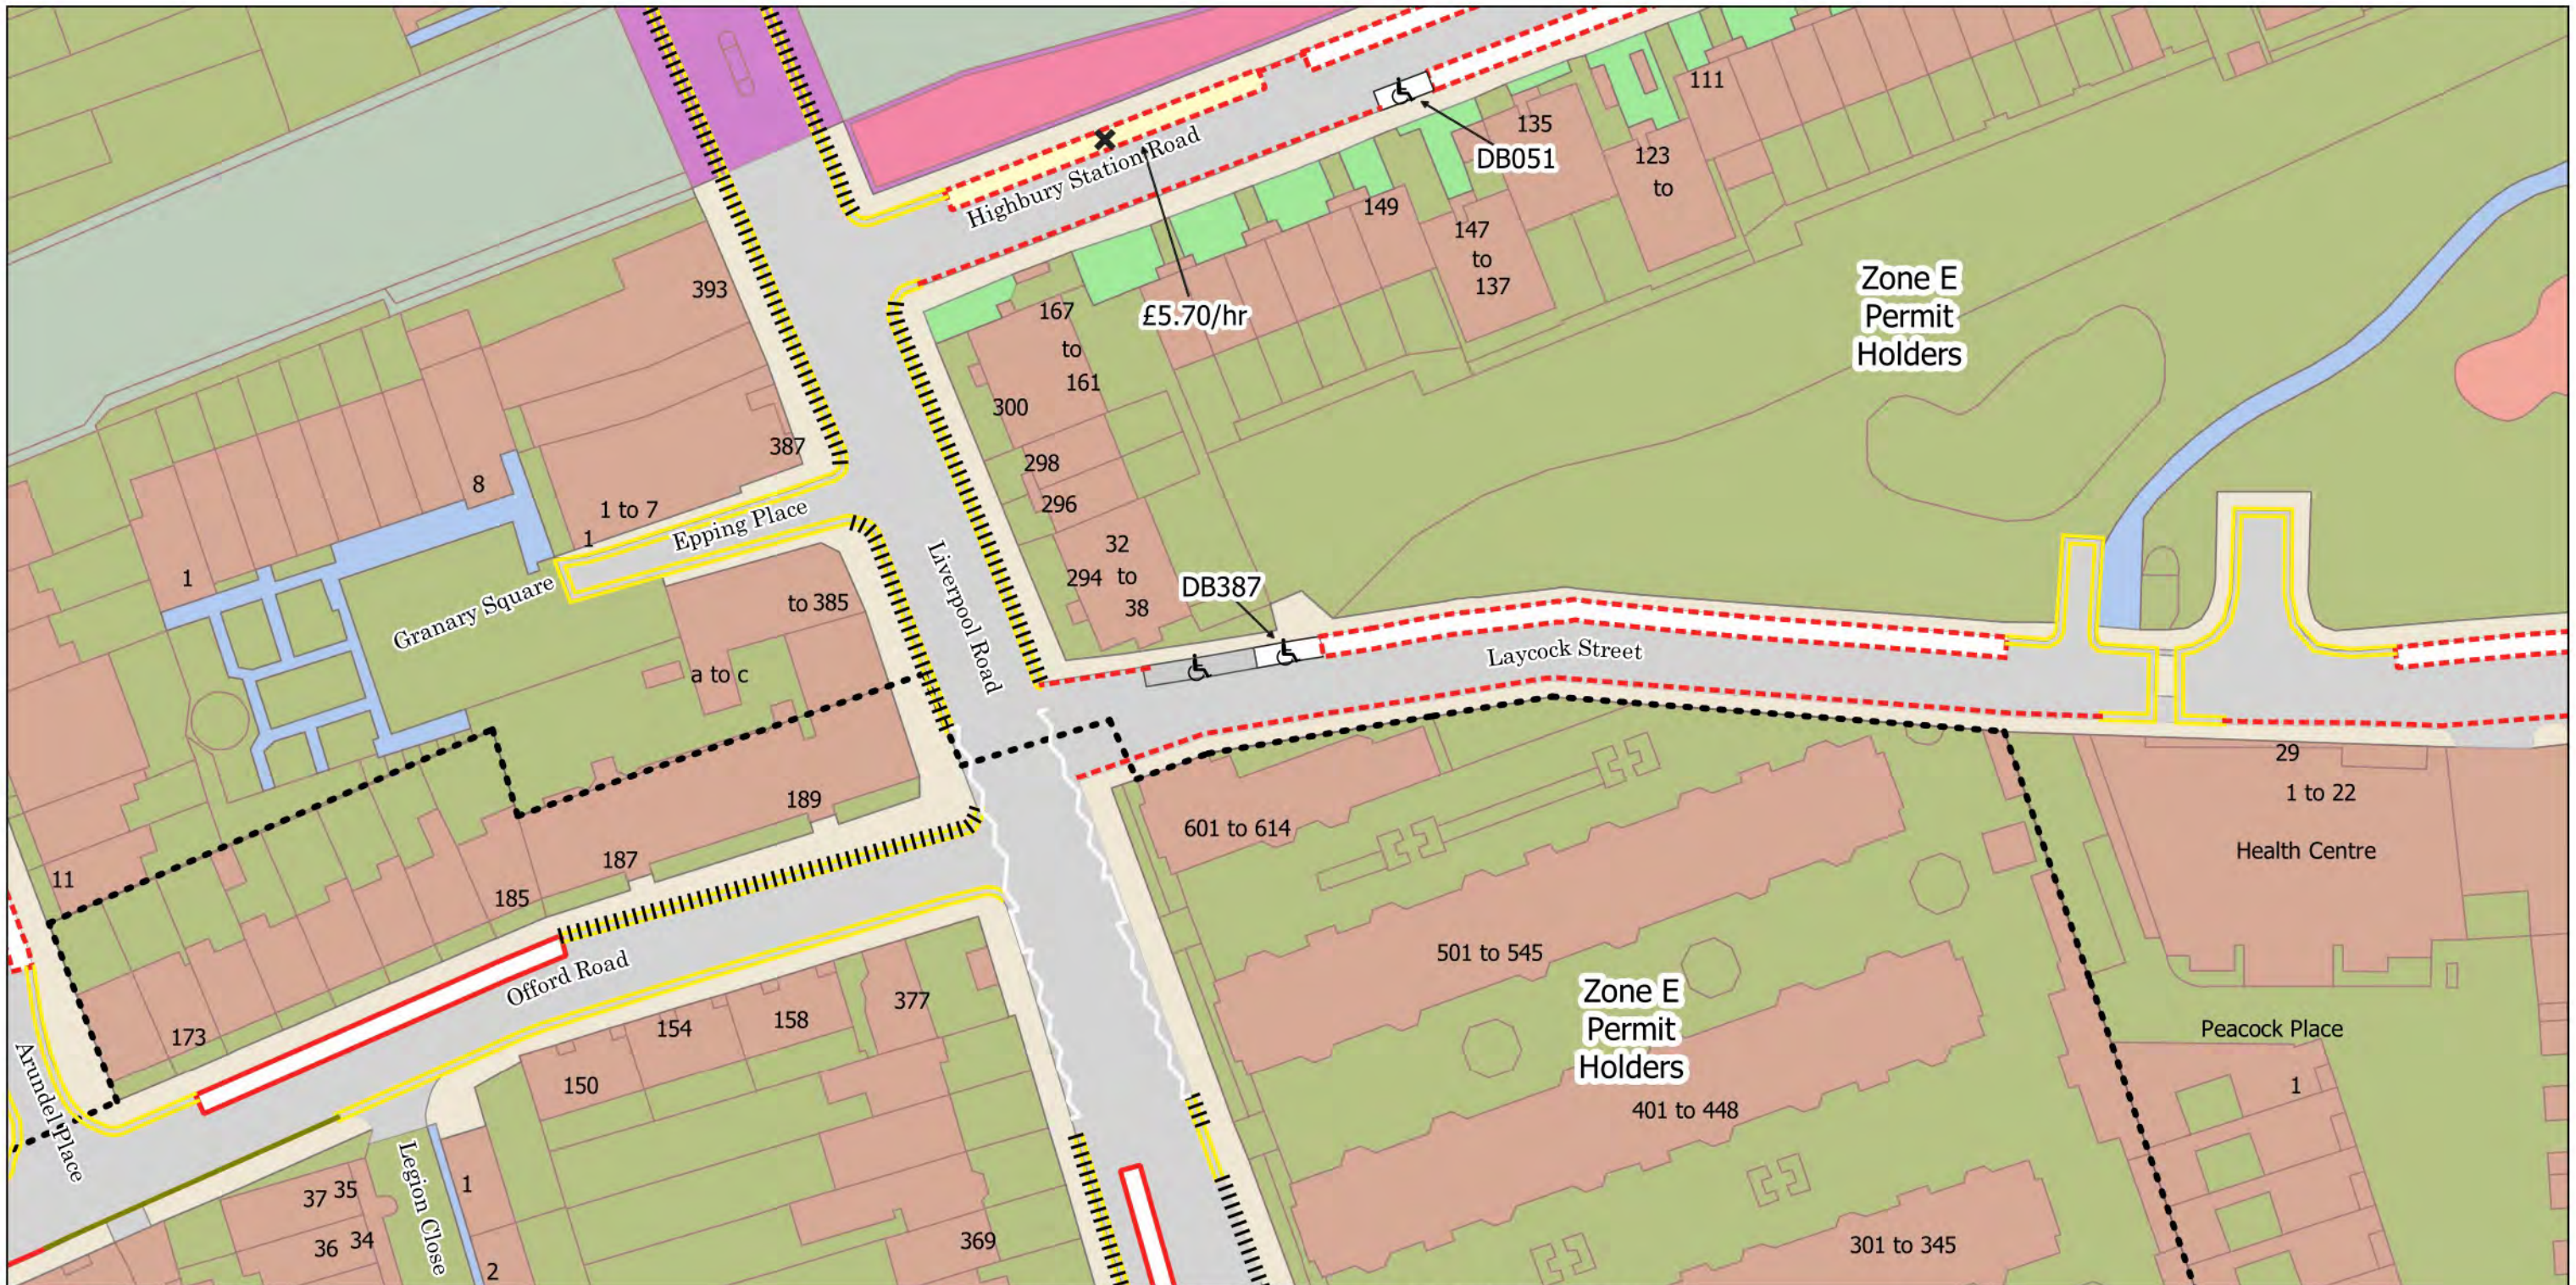

- No Stopping at any time
- ||||| No Loading at any time
- No Waiting at any time
- No Waiting Mon-Fri 8.30am-6.30pm Sat 8.30am-1.30pm
- No Waiting Mon-Sat 8am-6.30pm
- - - No Waiting Mon-Fri 8.30am-6.30pm Sat 8.30am-1.30pm and match days
- - - Resident Permit Mon-Fri 8.30am-6.30pm Sat 8.30am-1.30pm and match days
- ⊗ Resident Permit Mon-Fri 8.30am-6.30pm Sat 8.30am-1.30pm
- ♿ Disabled Persons Parking Place
- ♿ Dedicated Disabled Persons Parking Place
- ⊗ 4h Pay by Phone (1h NR) Mon-Fri 8.30am-6.30pm Sat 8.30am-1.30pm and match days
- - - Controlled Parking Zone Boundary