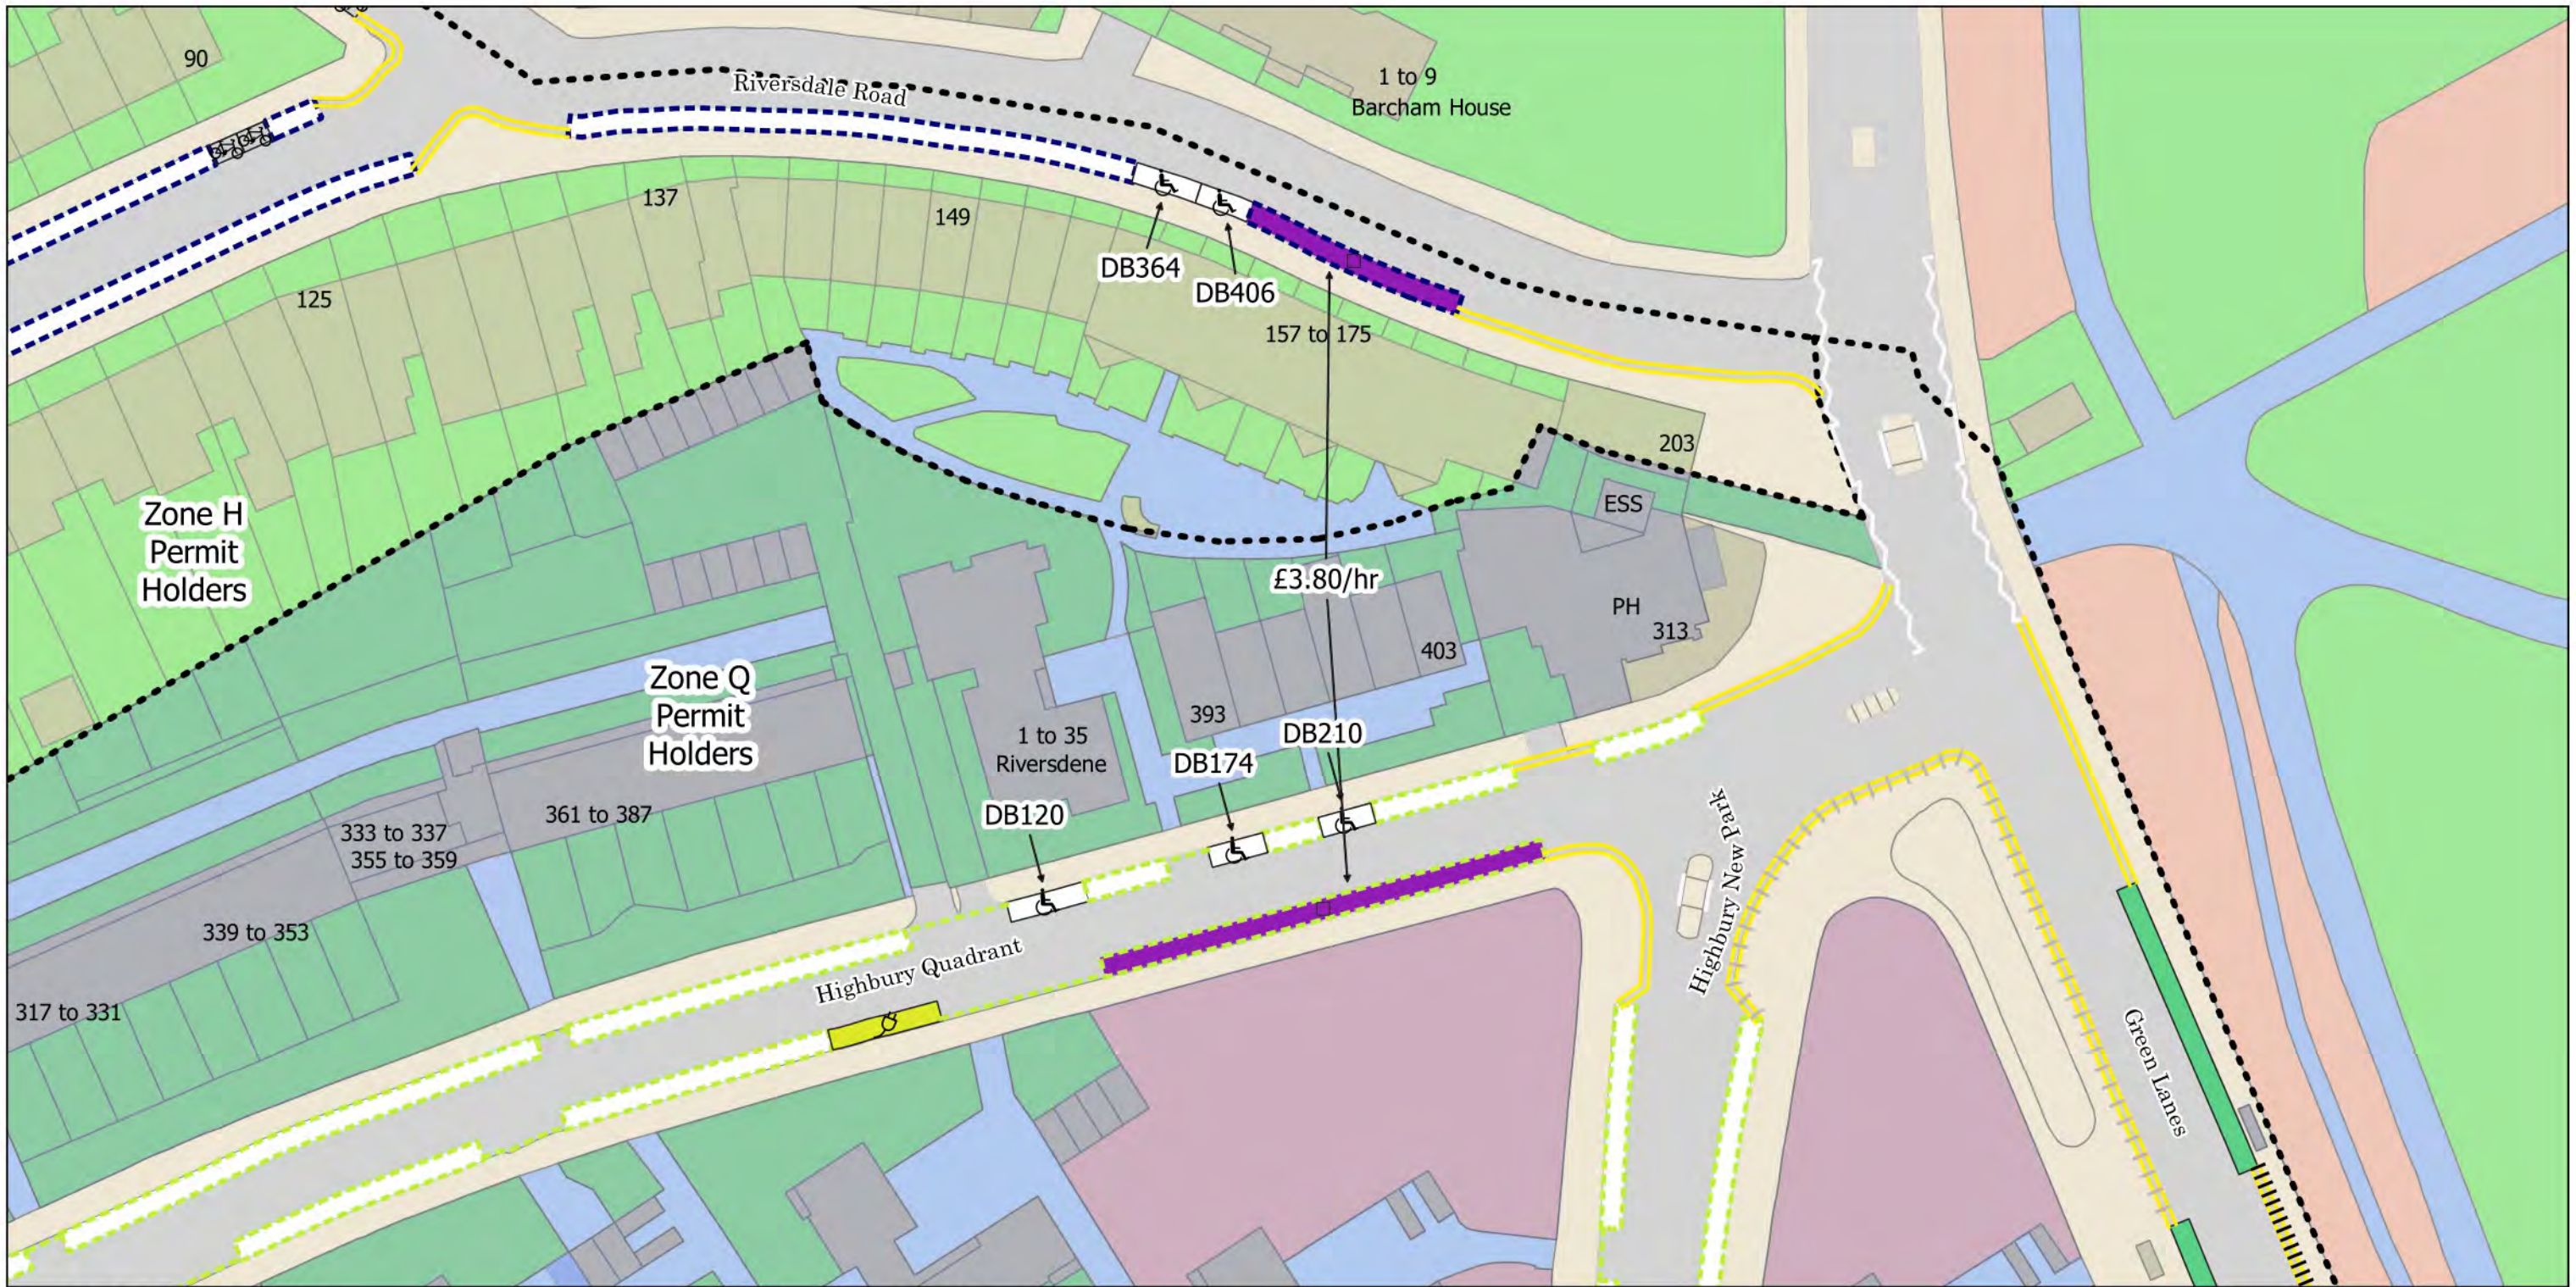

- No Stopping at any time
- ||||| No Loading at any time
- | | | No Loading Mon-Fri 8am-9.30am 4.30pm-6.30pm
- No Waiting at any time
- - - No Waiting Mon-Fri 8.30am-6.30pm and match days
- --- Resident Permit Mon-Sat 8.30am-6.30pm and match days
- --- Resident Permit Mon-Fri 8.30am-6.30pm and match days
- ⚡ Electric Vehicle Charging Point Parking Place
- ♿ Dedicated Disabled Persons Parking Place
- 🚌 Bus Stop
- 📞 2h Pay by Phone or Permit Holders Mon-Sat 8.30am-6.30pm and match days
- 📞 2h Pay by Phone or Permit Holders Mon-Fri 8.30am-6.30pm and match days
- 🚲 Bikehangar
- ⋯ Controlled Parking Zone Boundary