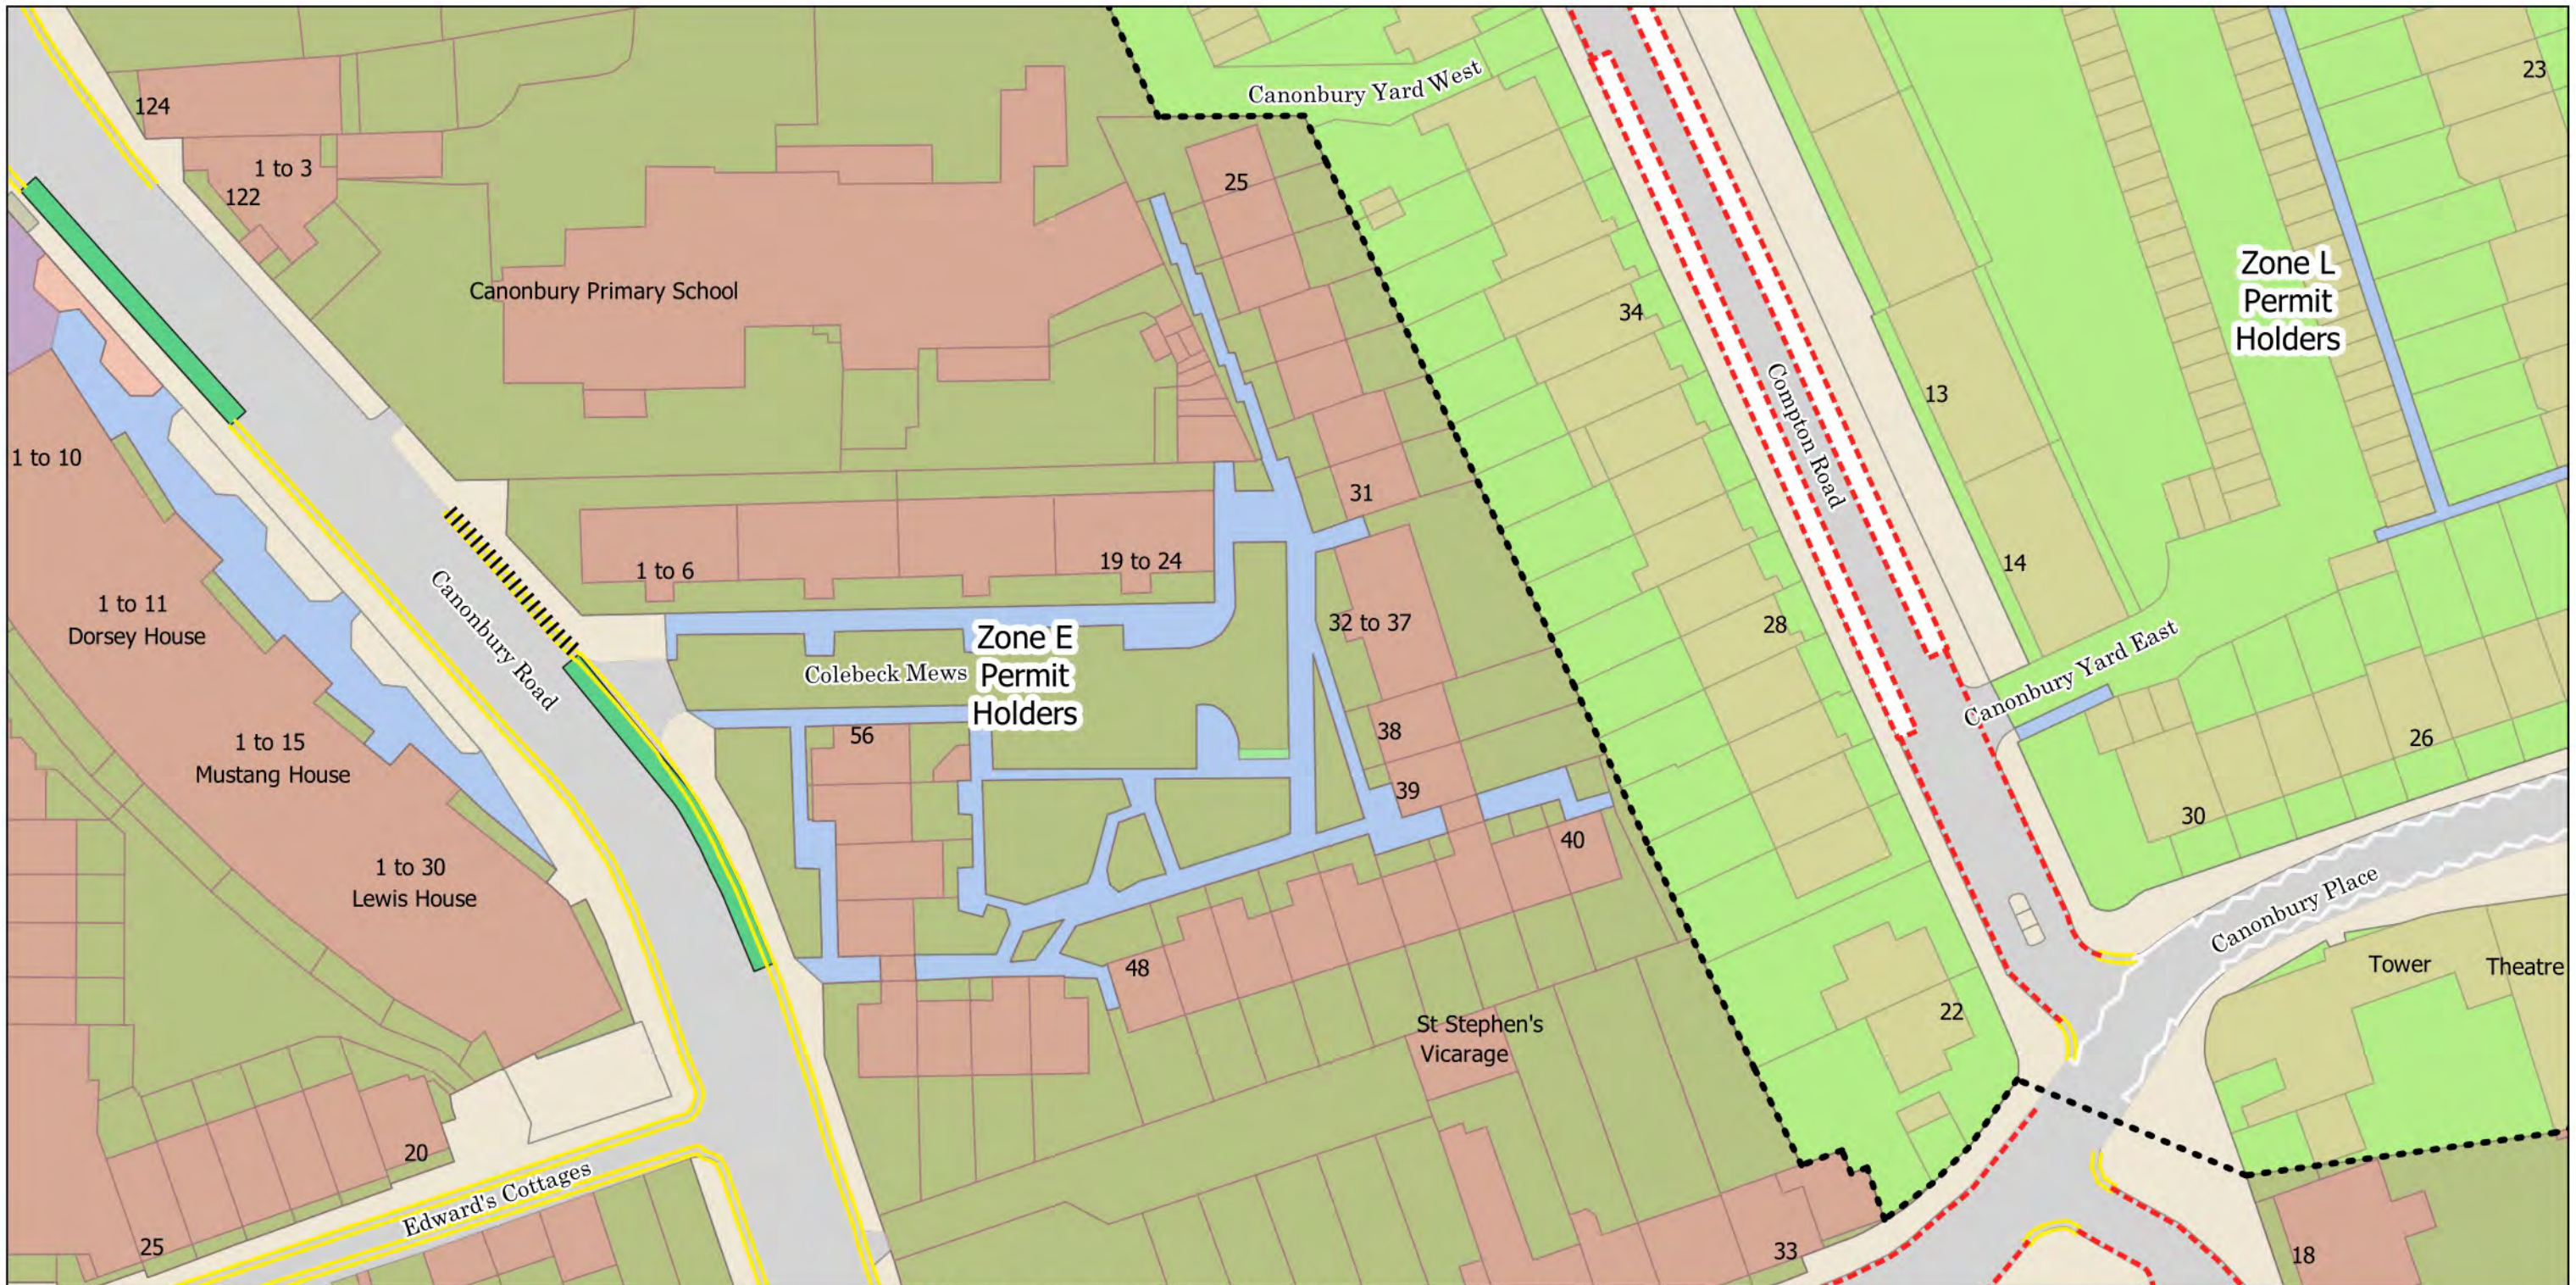

- No Stopping at any time
- ||||| No Loading at any time
- ==== No Waiting at any time
- --- No Waiting Mon-Fri 8.30am-6.30pm Sat 8.30am-1.30pm and match days
- --- Resident Permit Mon-Fri 8.30am-6.30pm Sat 8.30am-1.30pm and match days
- Bus Stop
- --- Controlled Parking Zone Boundary