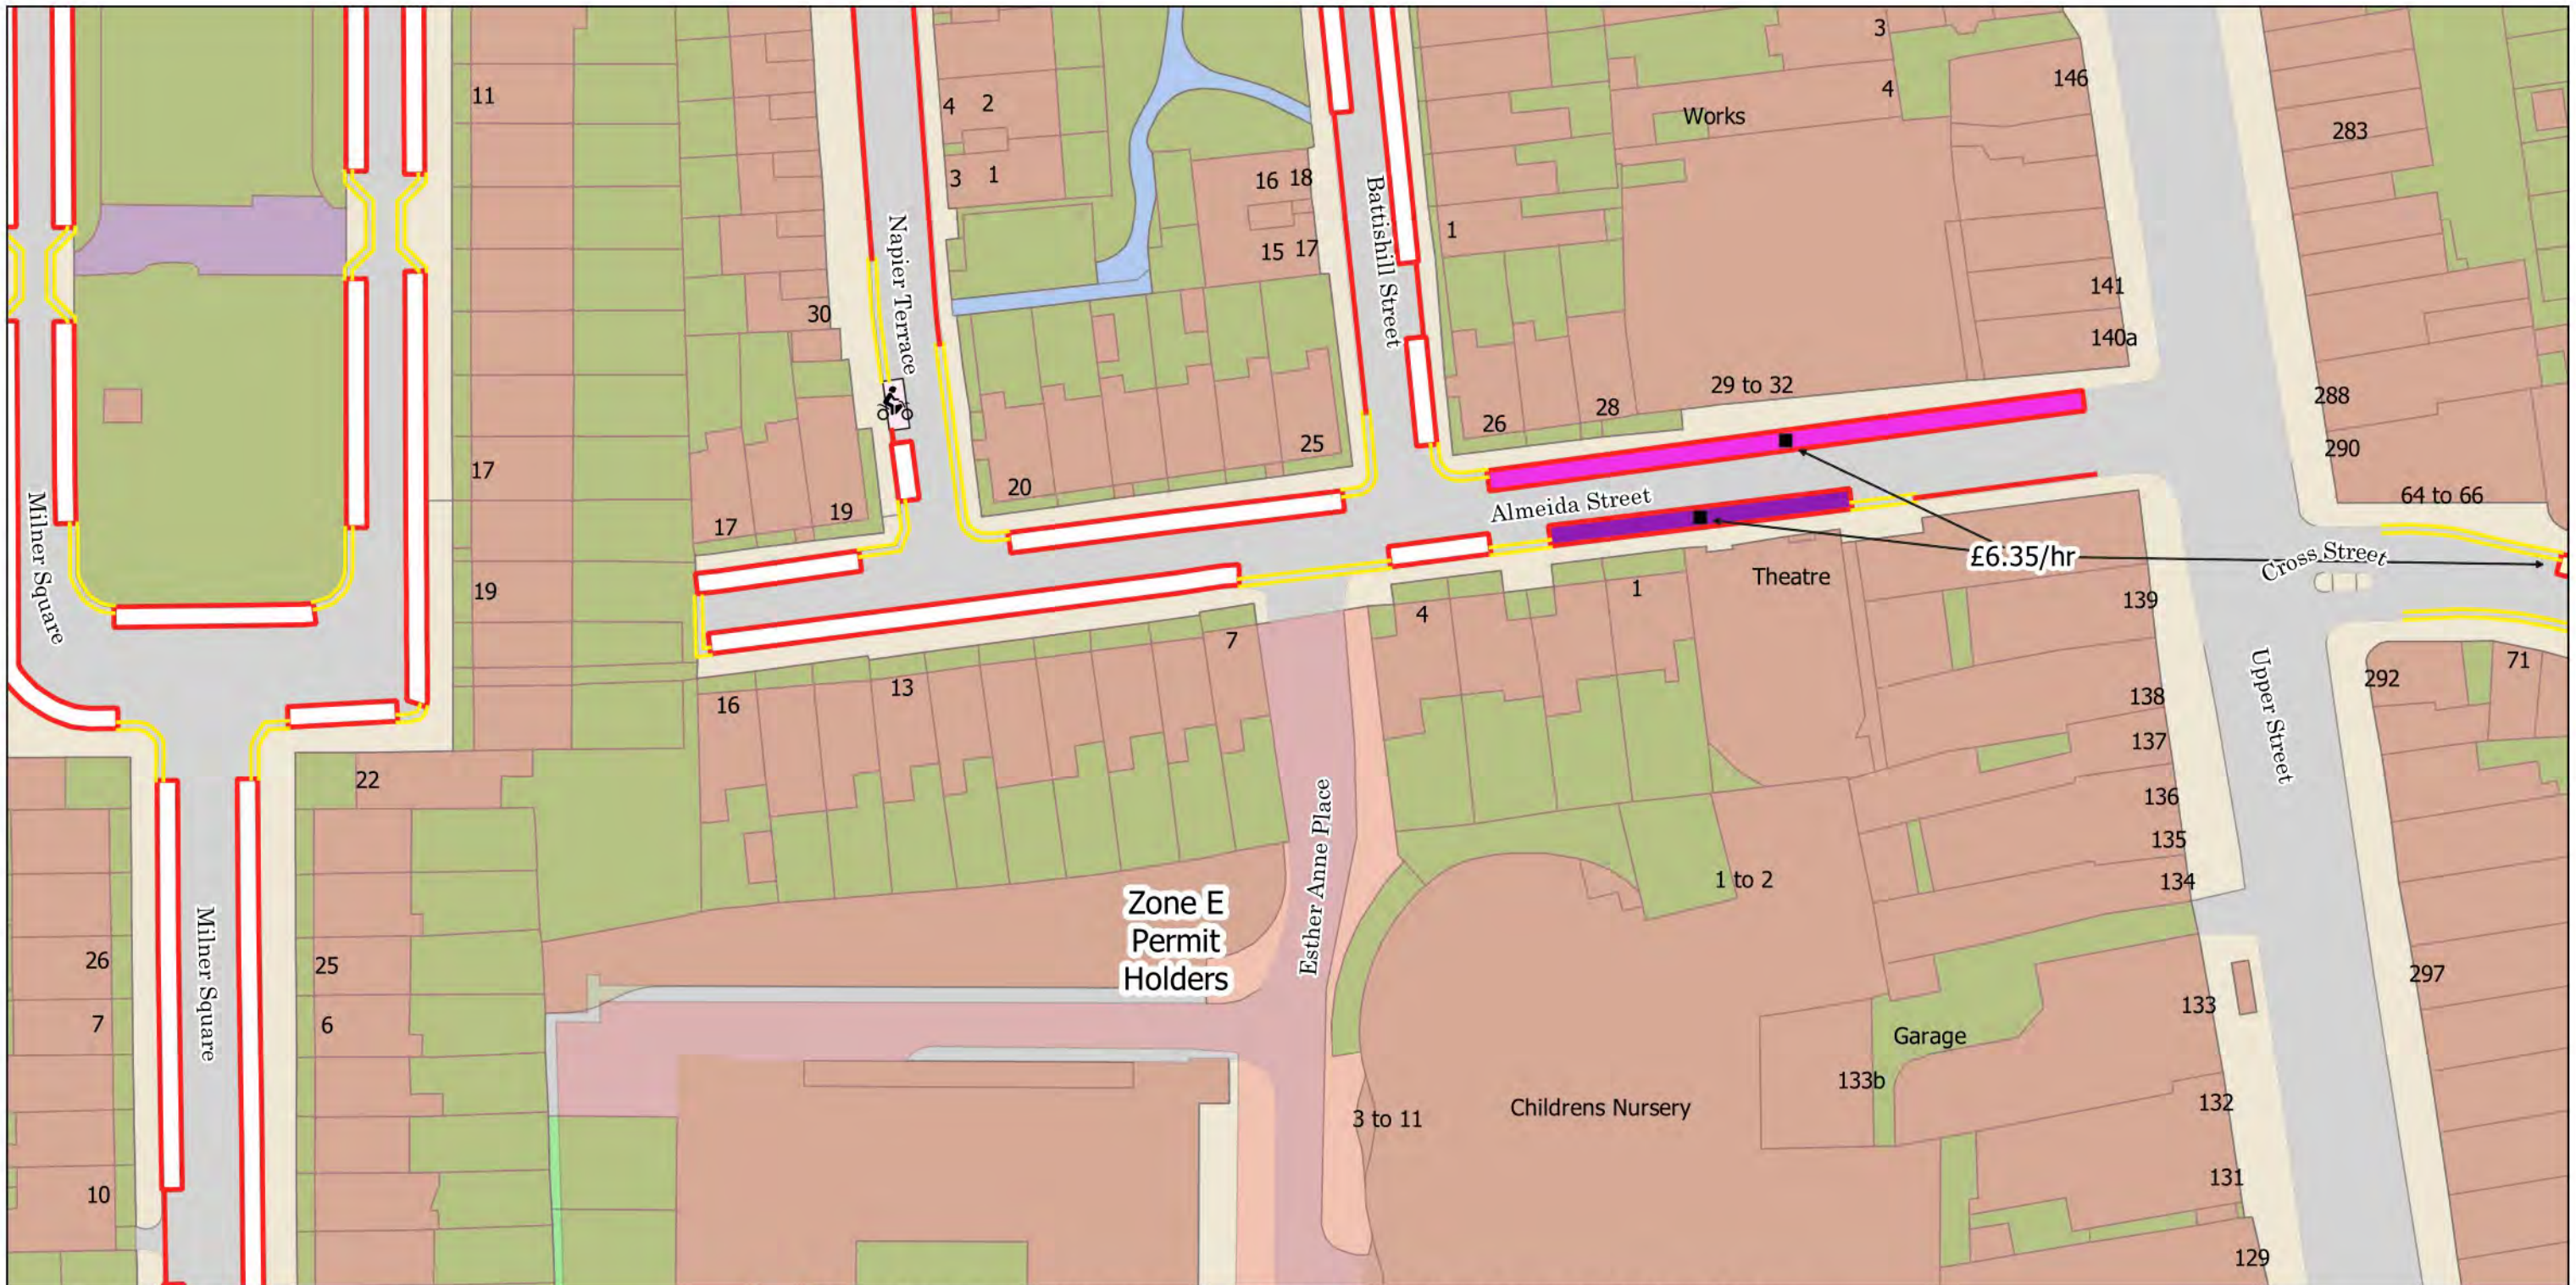

- No Waiting at any time
- No Waiting Mon-Fri 8.30am-6.30pm Sat 8.30am-1.30pm
- Solo Motorcycle Parking Place
- Resident Permit Mon-Fri 8.30am-6.30pm Sat 8.30am-1.30pm
- 2h Pay by Phone (1h NR) or Permit Holders Mon-Fri 8.30am-6.30pm Sat 8.30am-1.30pm
- 2h Pay by Phone (1h NR) or Business Permit Mon-Fri 8.30am-6.30pm Sat 8.30am-1.30pm
- 1h Pay by Phone (1h NR) Mon-Fri 8.30am-6.30pm Sat 8.30am-1.30pm