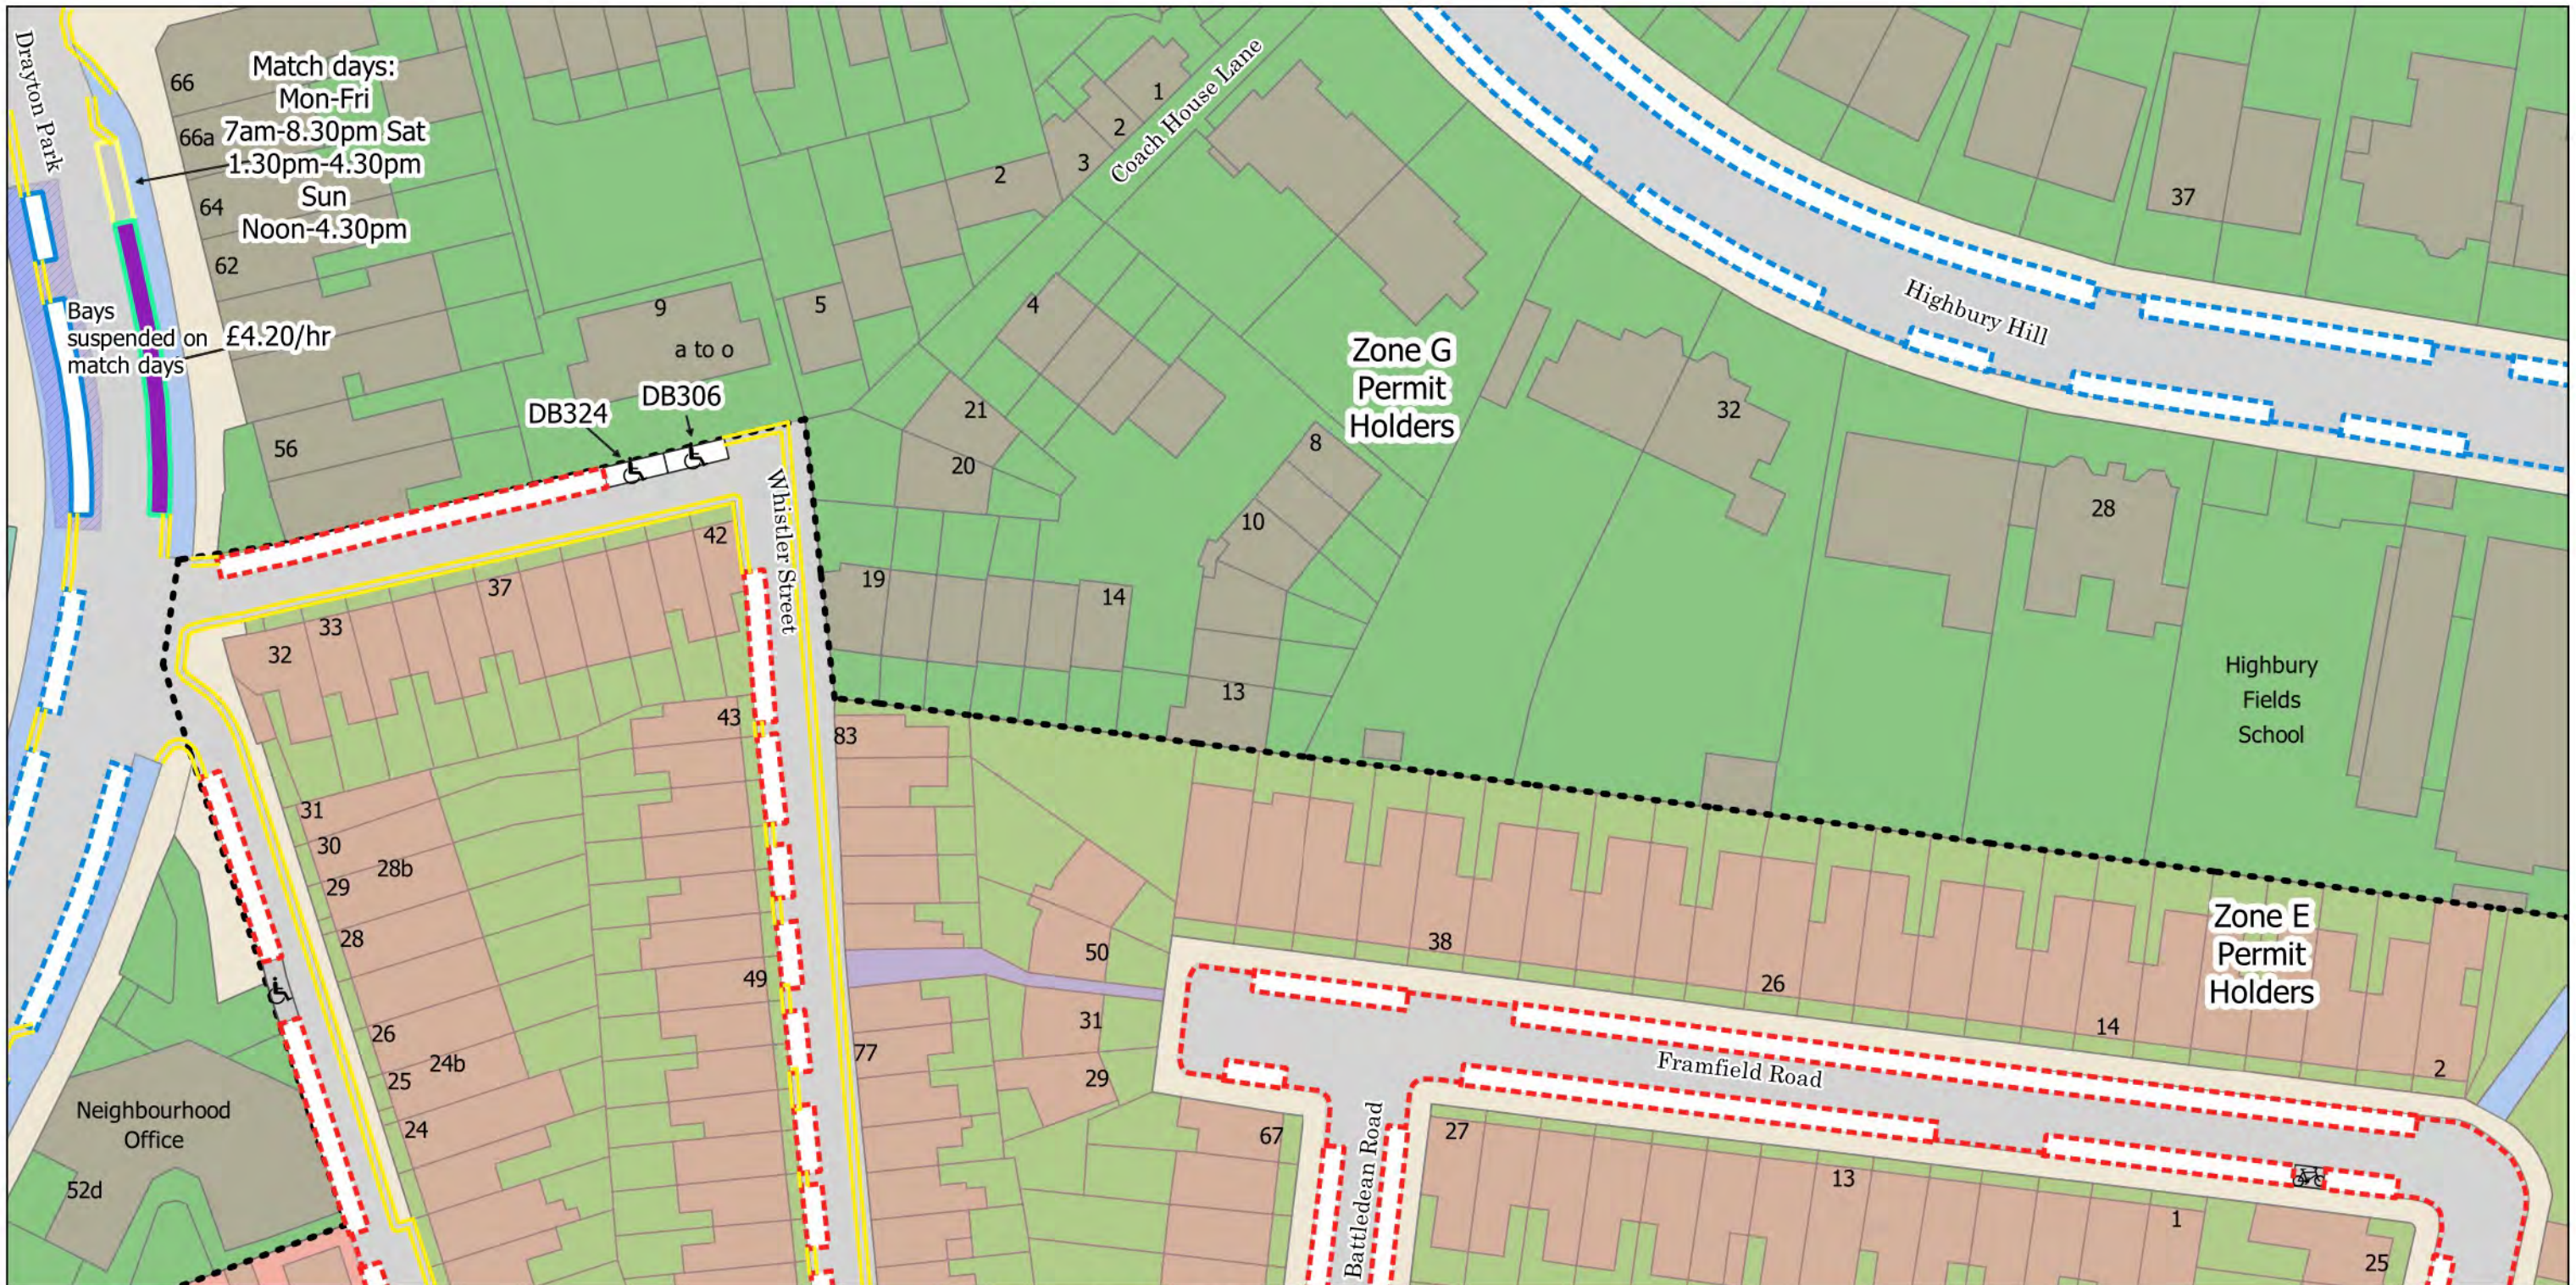

- No Stopping at any time
- No Waiting at any time
- - - No Waiting Mon-Fri 8.30am-6.30pm Sat 8.30am-1.30pm and match days
- - - No Waiting Mon-Fri 10am-2pm and match days
- - - Resident Permit Mon-Fri 8.30am-6.30pm Sat 8.30am-1.30pm and match days
- - - Resident Permit Mon-Fri 10am-2pm and match days
- - - Resident Permit Mon-Fri 10am-2pm
- ▭ Loading Bay Mon-Fri 7am-5pm
- ♿ Disabled Persons Parking Place
- ♿ Dedicated Disabled Persons Parking Place
- 📞 2h Pay by Phone (1h NR) or Permit Holders Mon-Fri 9am-5pm
- 🚲 Bikehangar
- ⋯ Controlled Parking Zone Boundary