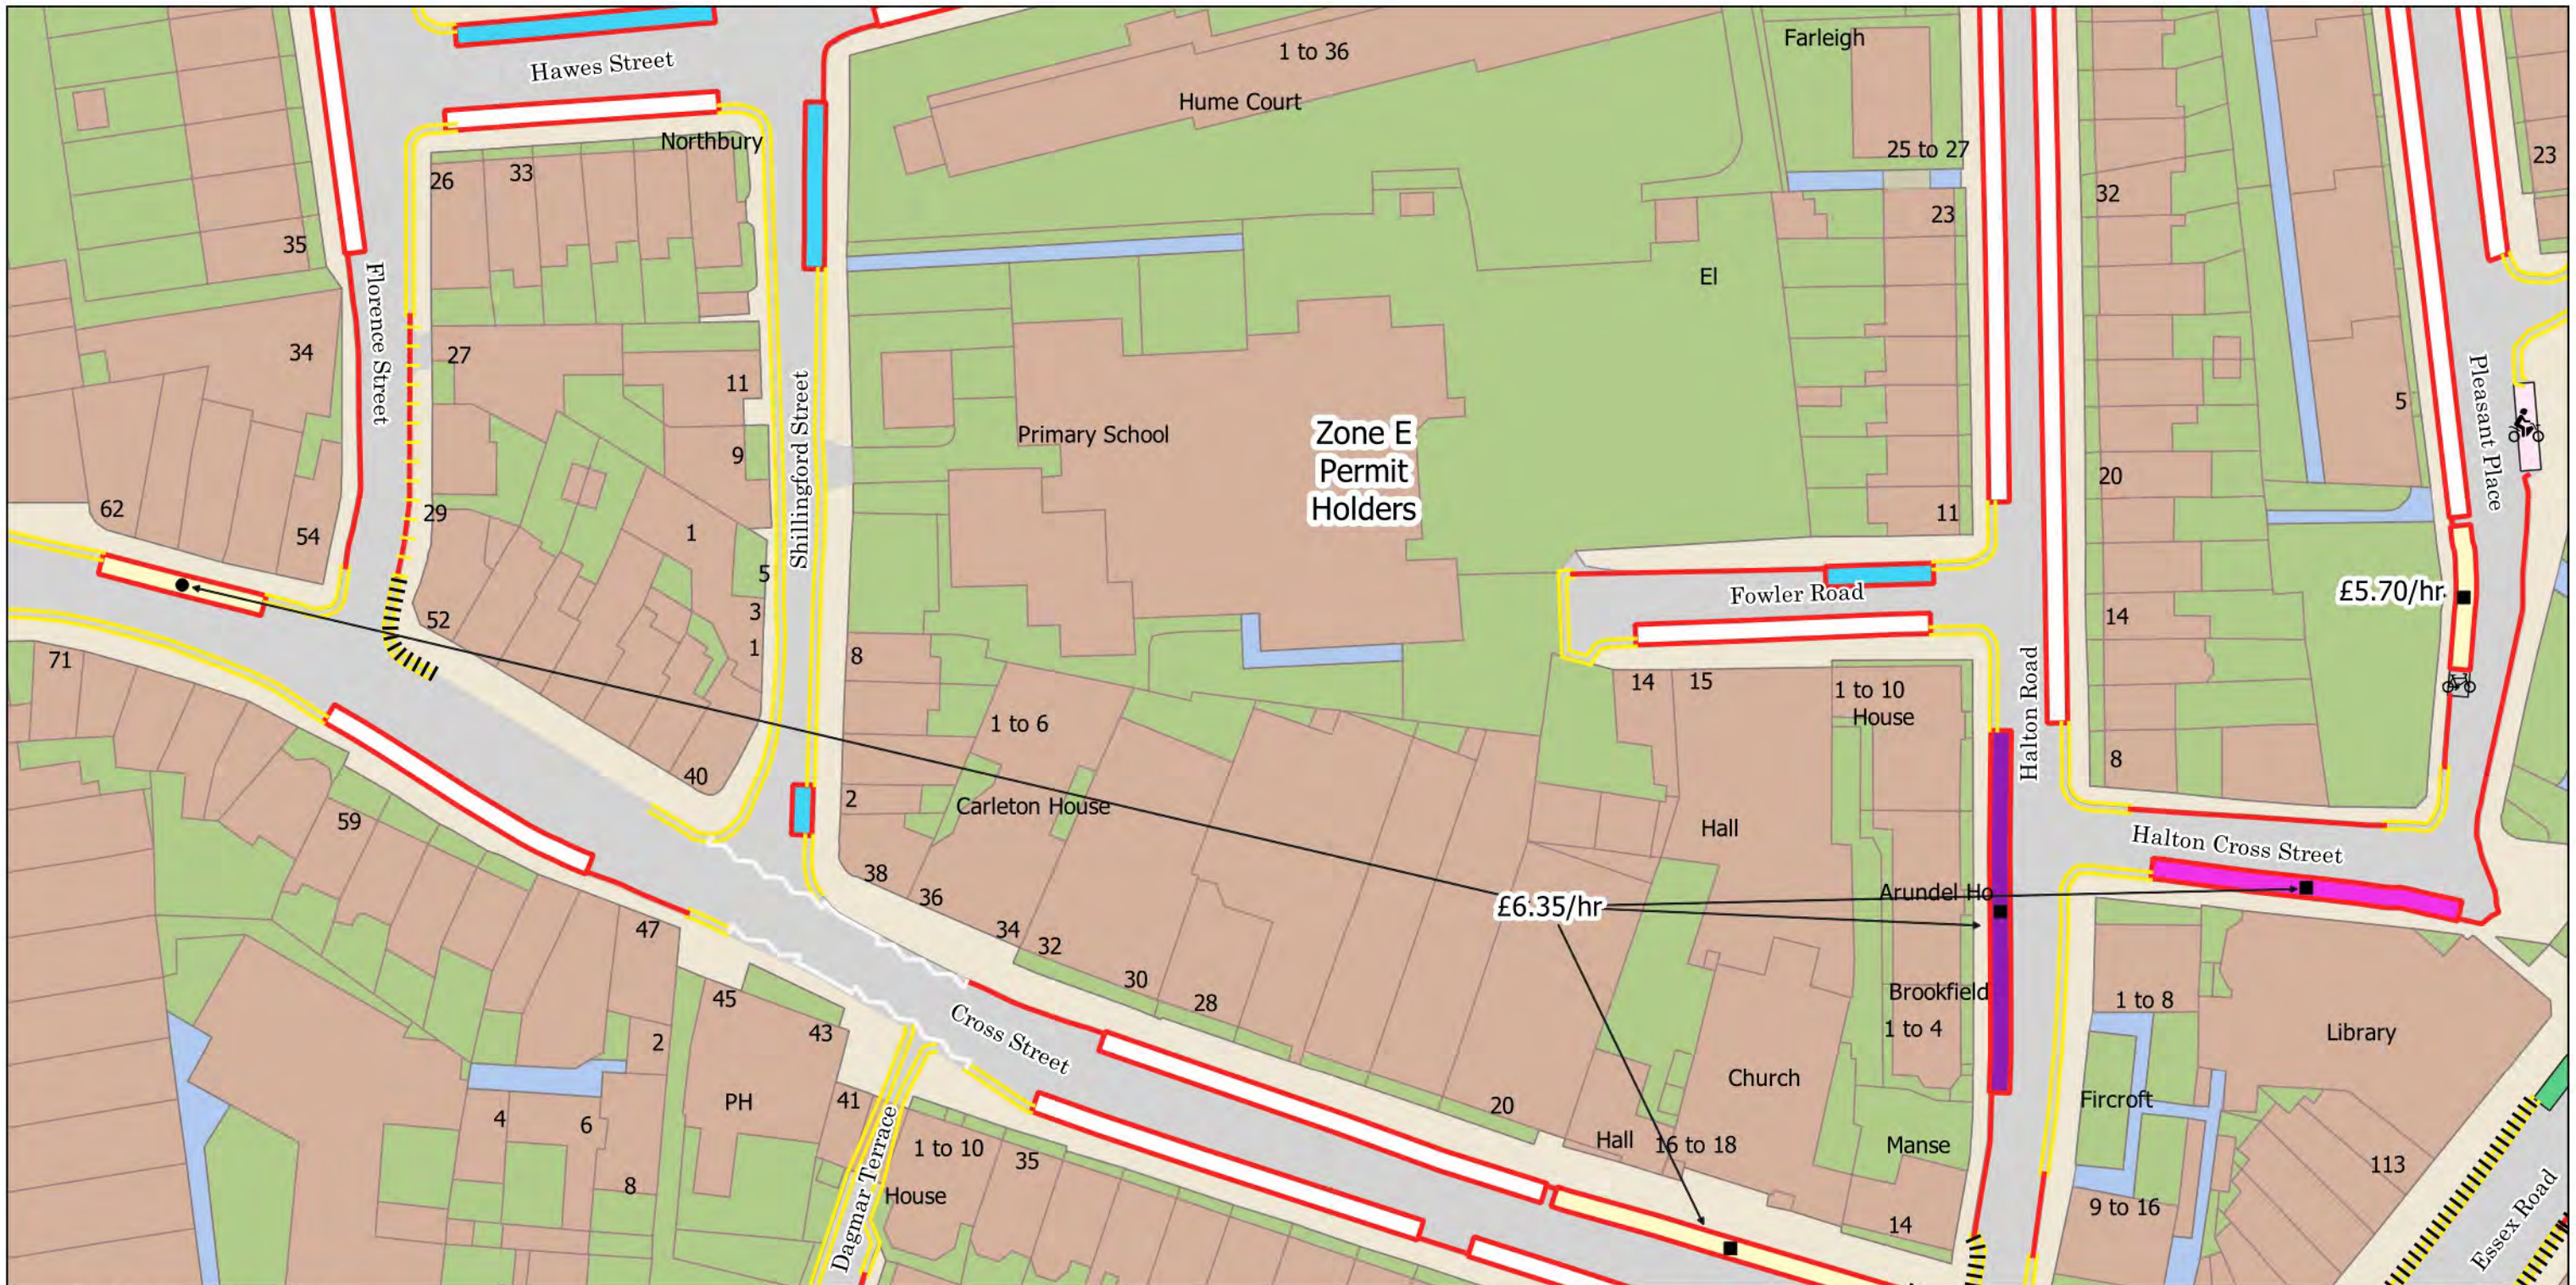

- No Stopping at any time
- ||||| No Loading at any time
- ||| No Loading Mon-Fri 8.30am-6.30pm Sat 8.30am-1.30pm
- No Waiting at any time
- No Waiting Mon-Fri 8.30am-6.30pm Sat 8.30am-1.30pm
- 🏍️ Solo Motorcycle Parking Place
- 🚗 Resident Permit Mon-Fri 8.30am-6.30pm Sat 8.30am-1.30pm
- 🚗 Business Permit Mon-Fri 8.30am-6.30pm Sat 8.30am-1.30pm
- 🚌 Bus Stop
- 🚗 2h Pay by Phone (1h NR) or Permit Holders Mon-Fri 8.30am-6.30pm Sat 8.30am-1.30pm
- 🚗 2h Pay by Phone (1h NR) or Business Permit Mon-Fri 8.30am-6.30pm Sat 8.30am-1.30pm
- 🚗 2h Pay by Phone (1h NR) Mon-Fri 8.30am-6.30pm Sat 8.30am-1.30pm
- 🚗 1h Pay by Phone (1h NR) Mon-Fri 8.30am-6.30pm Sat 8.30am-1.30pm
- 🚗 Bikehangar