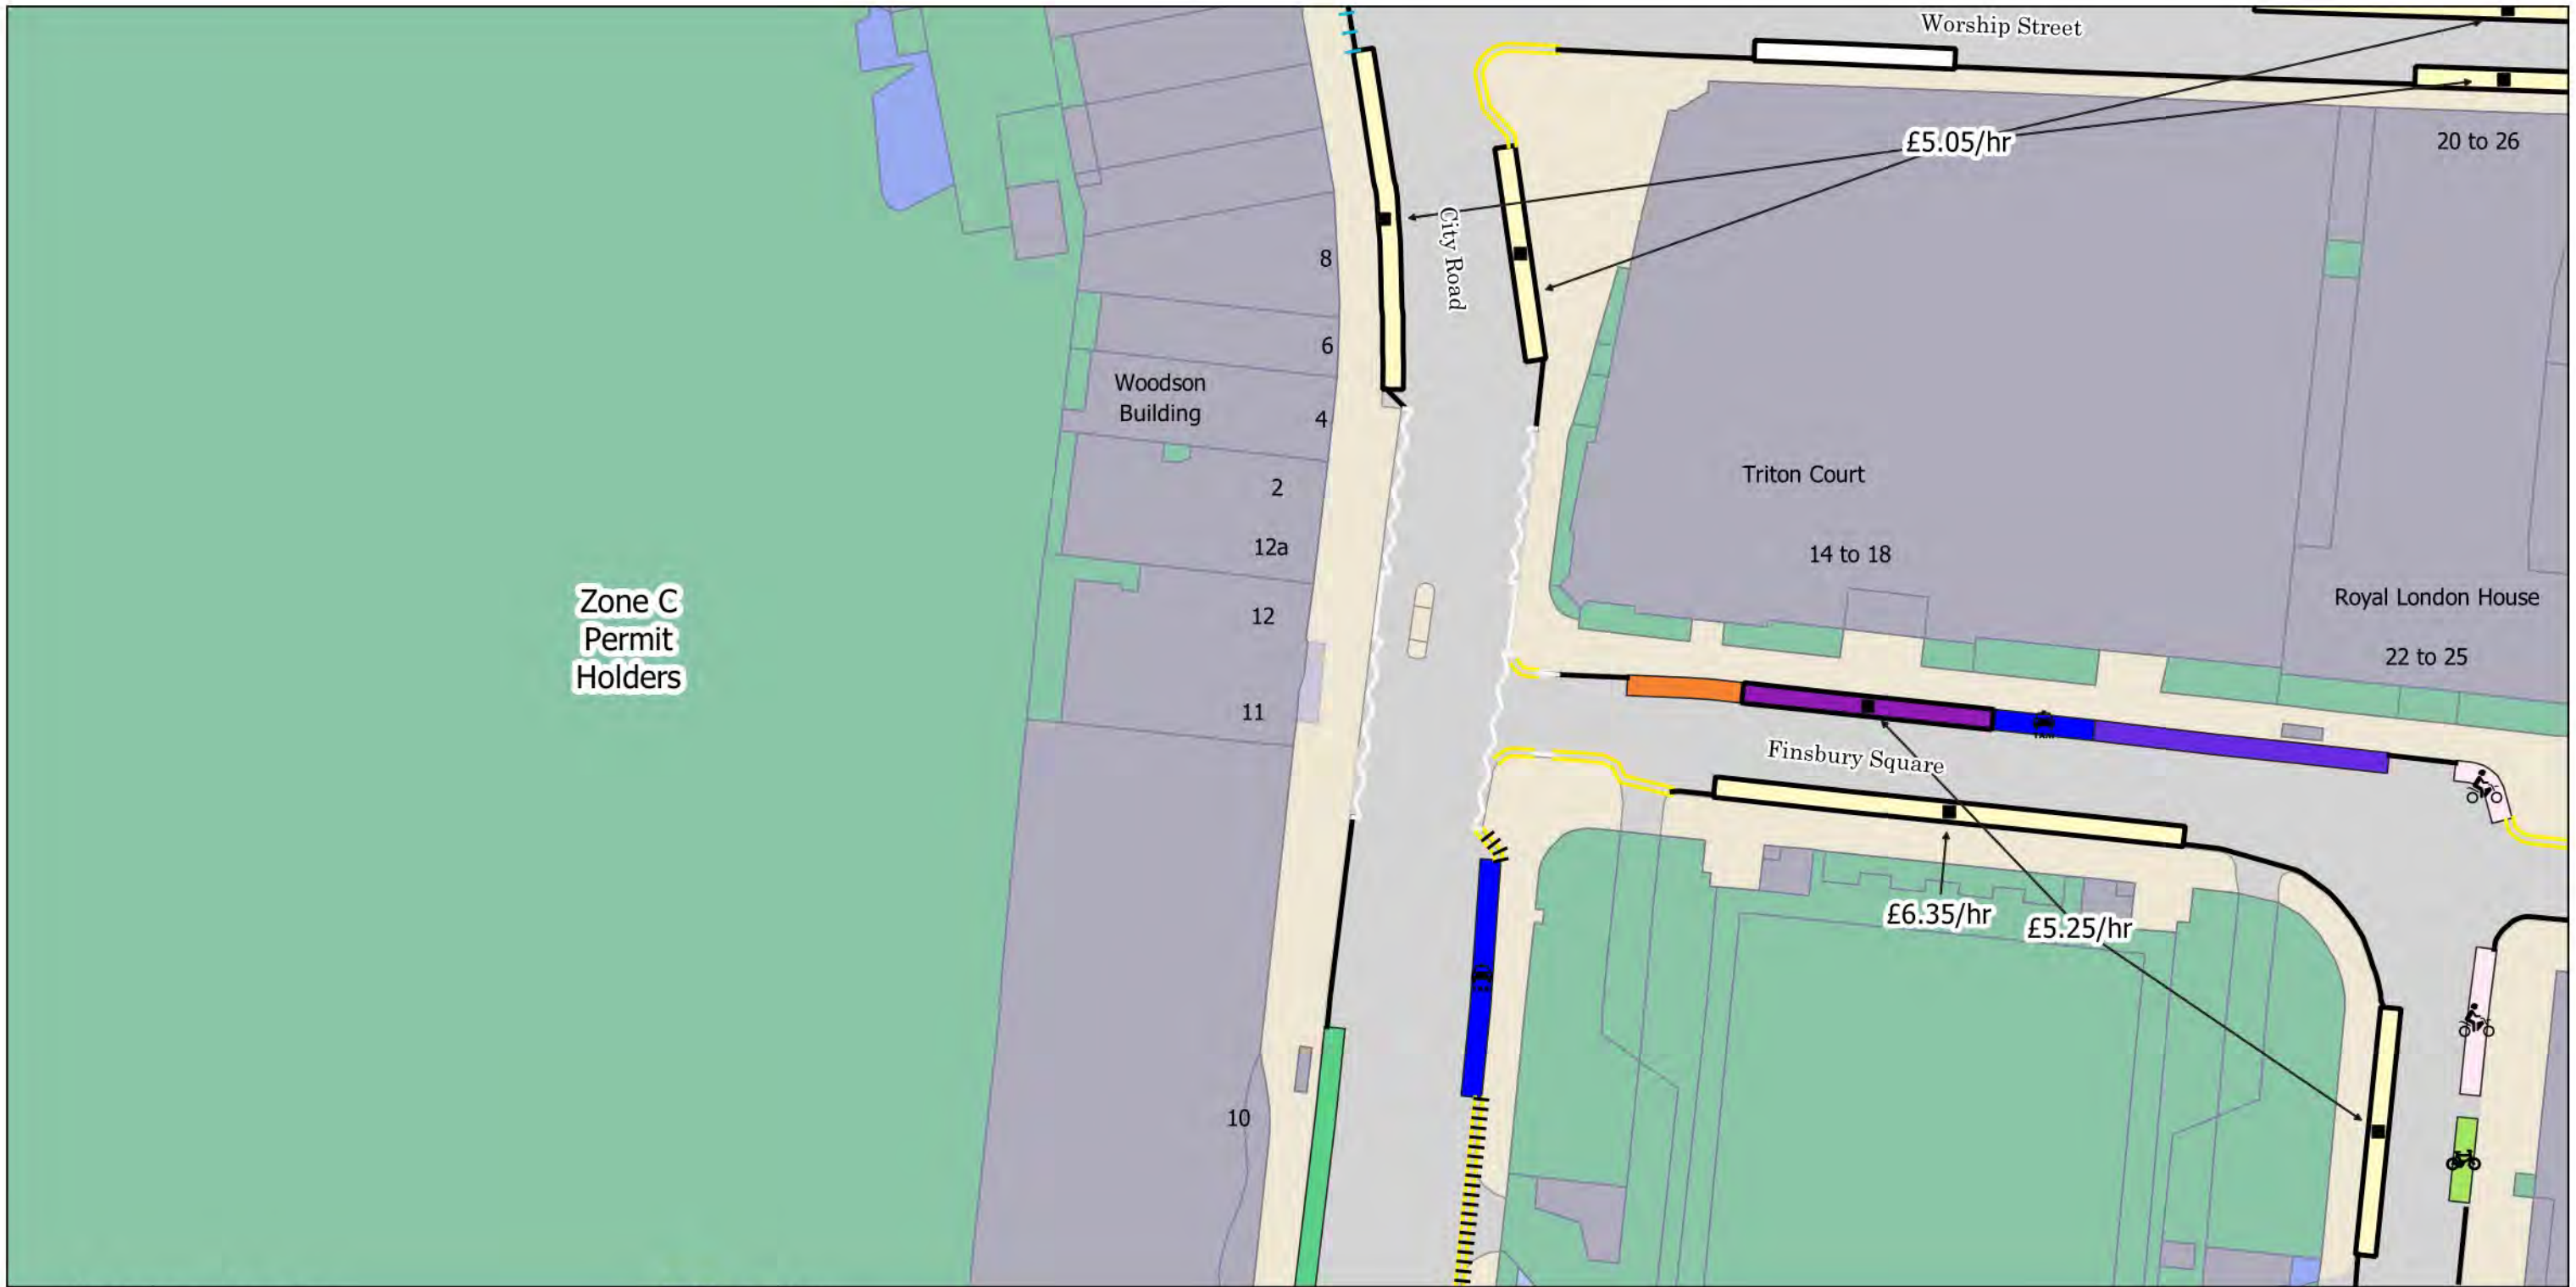

- No Stopping at any time
- No Loading at any time
- No Loading Mon-Fri 7am-10am 4pm-7pm
- No Waiting at any time
- No Waiting Mon-Sat at any time Sun 12am-6am
- Taxi Bay
- Solo Motorcycle Parking Place
- Resident Permit Mon-Sat at any time Sun 12am-6am
- Cycle Hire
- Car Club Parking Place
- Bus Stop
- Bus Stand
- 2h Pay by Phone (1h NR) or Permit Holders Mon-Sat at any time Sun 12am-6am
- 2h Pay by Phone (1h NR) Mon-Sat at any time Sun 12am-6am