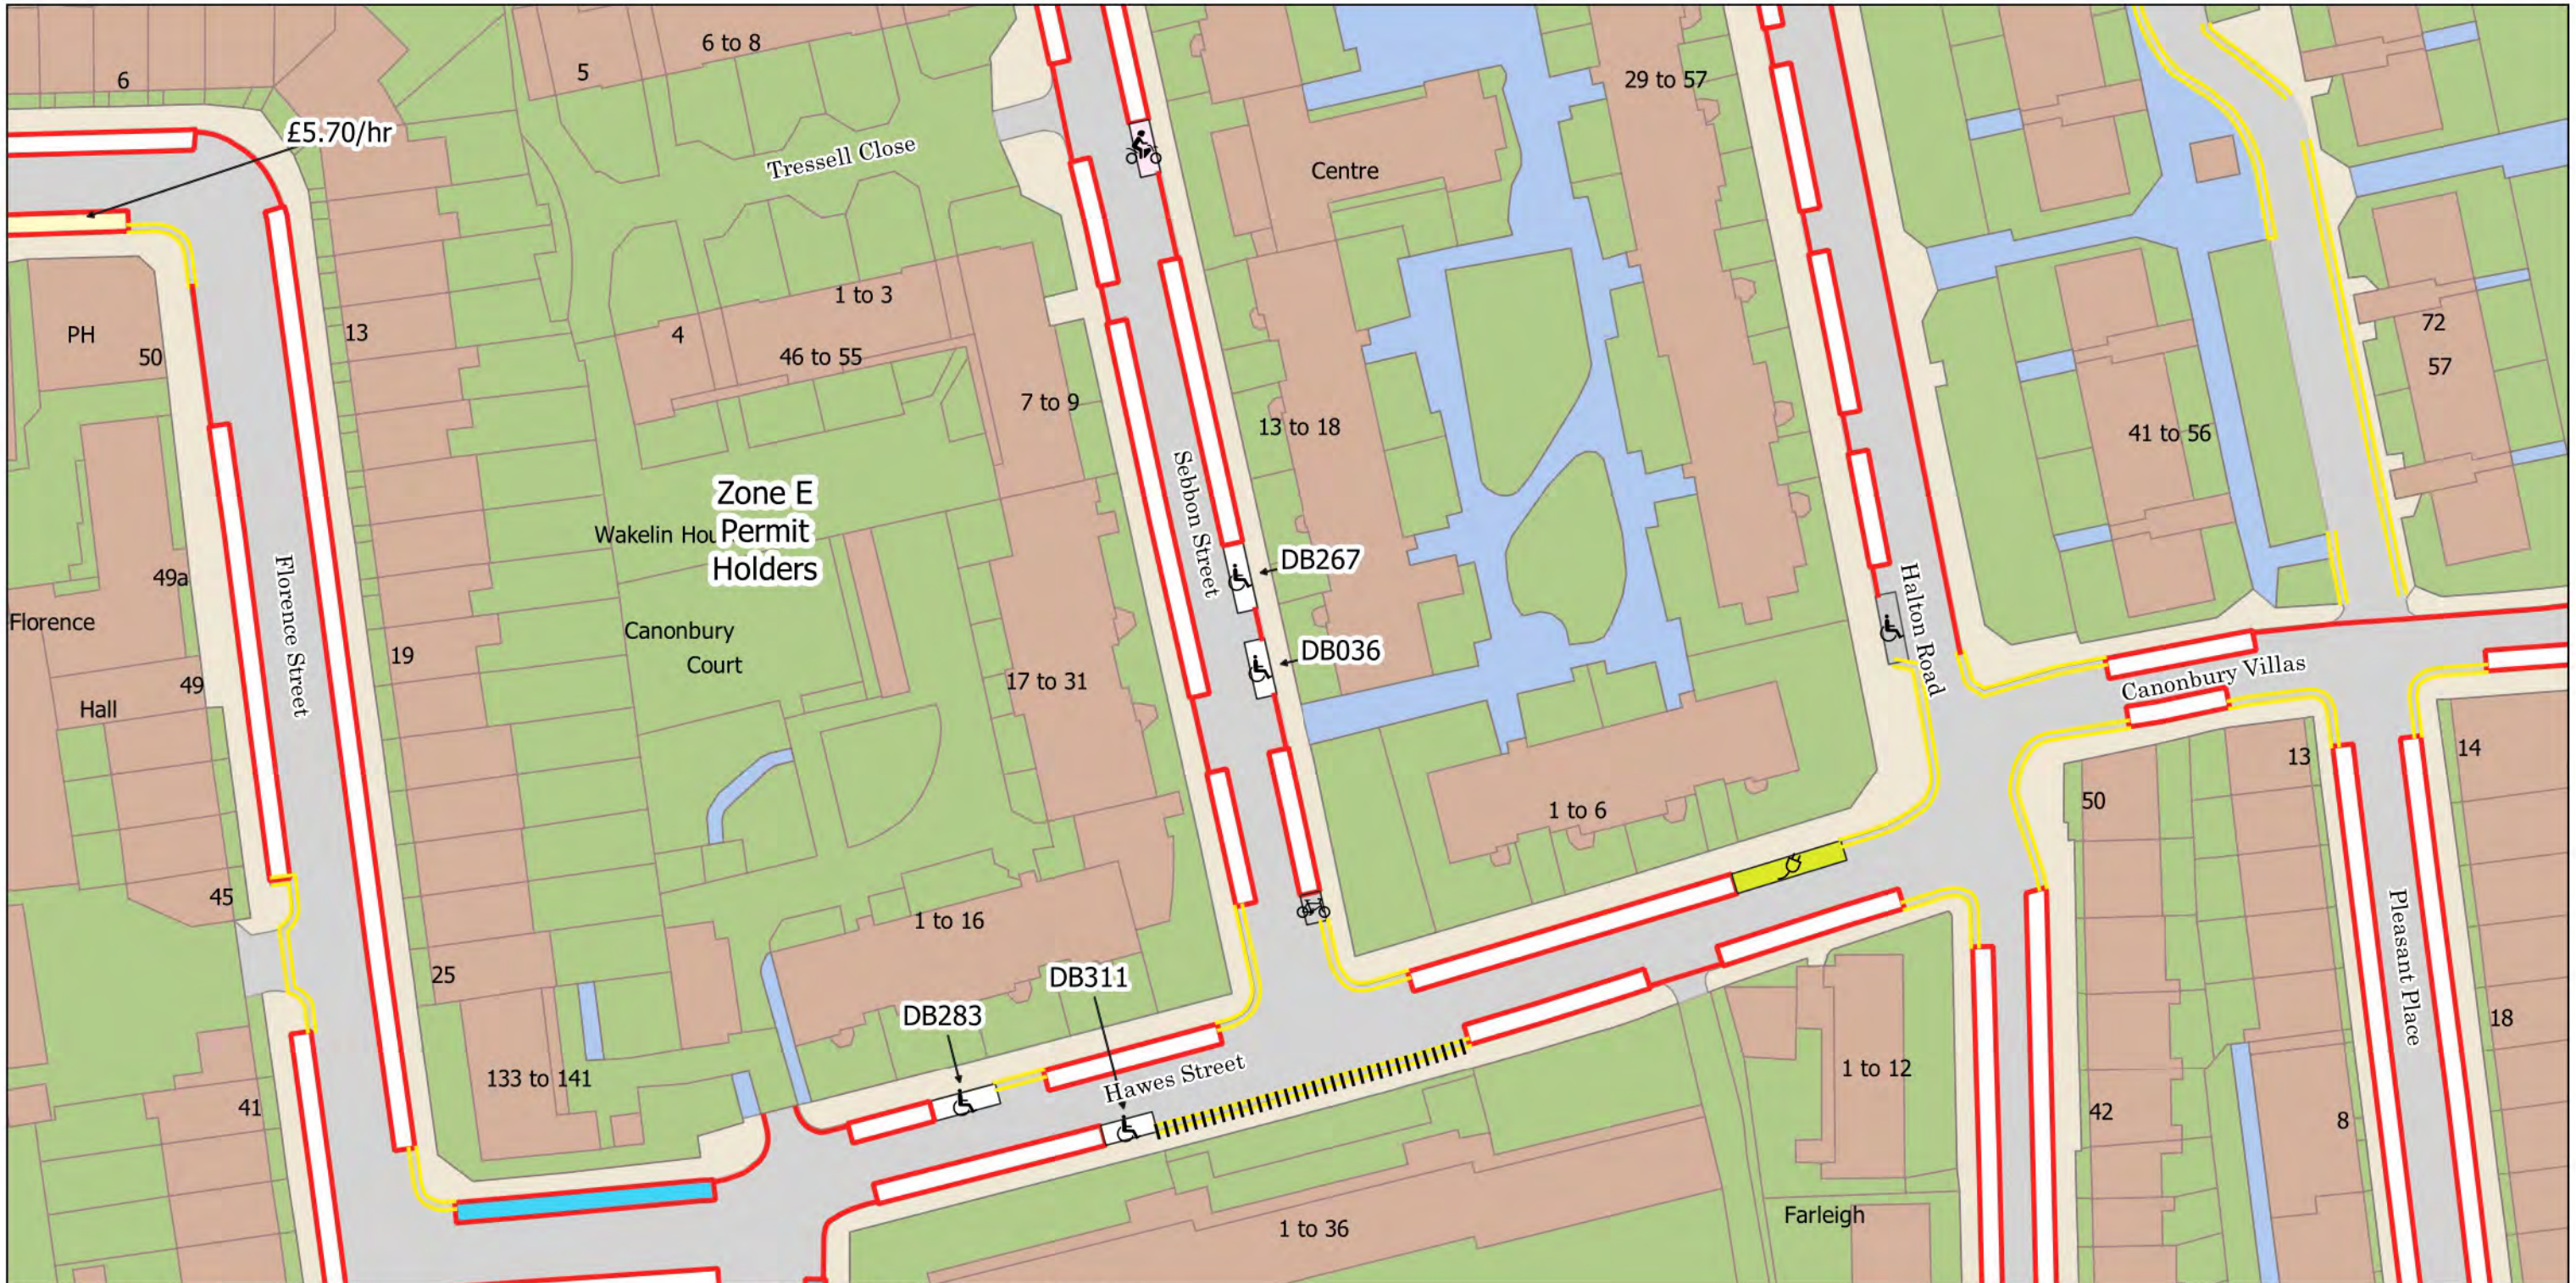

- ||||| No Loading at any time
- ==== No Waiting at any time
- No Waiting Mon-Fri 8.30am-6.30pm Sat 8.30am-1.30pm
- 🏍 Solo Motorcycle Parking Place
- 🚗 Resident Permit Mon-Fri 8.30am-6.30pm Sat 8.30am-1.30pm
- 🔌 Electric Vehicle Charging Point Parking Place
- ♿ Disabled Persons Parking Place
- ♿ Dedicated Disabled Persons Parking Place
- 🚗 Business Permit Mon-Fri 8.30am-6.30pm Sat 8.30am-1.30pm
- 📞 2h Pay by Phone (1h NR) Mon-Fri 8.30am-6.30pm Sat 8.30am-1.30pm
- 🚲 Bikehangar