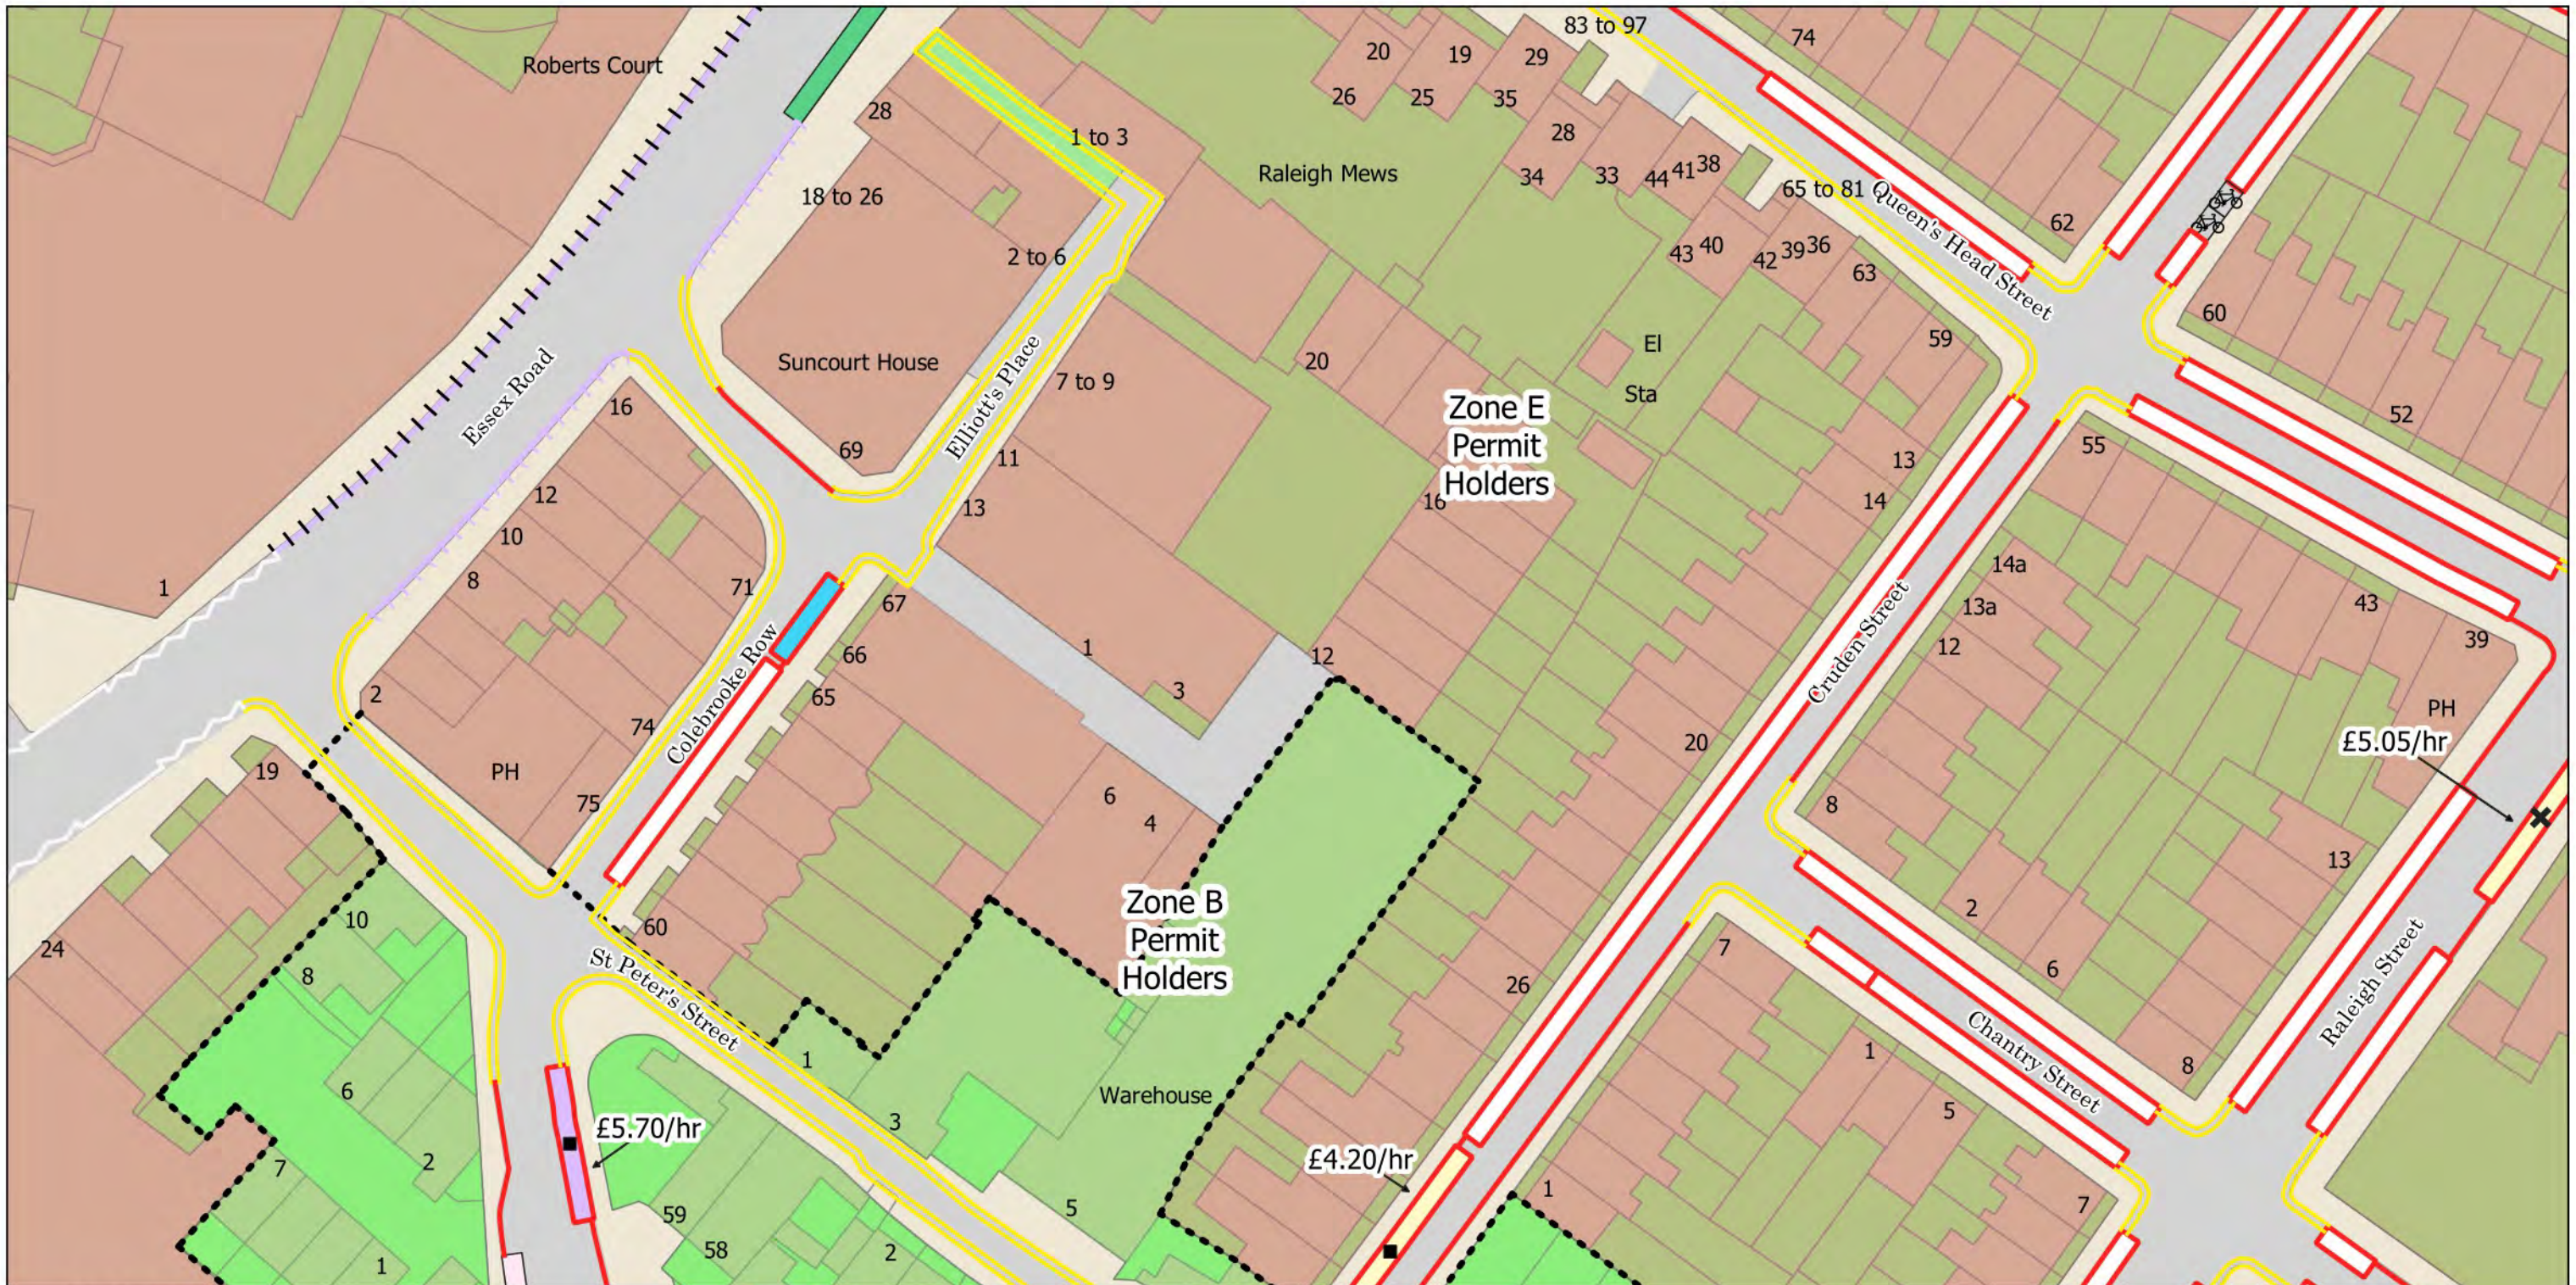

- No Stopping at any time
- ||| No Loading Mon-Sat 7am-10am 4pm-7pm
- ||| No Loading Mon-Sat 7am-7pm
- No Waiting at any time
- No Waiting Mon-Fri 8.30am-6.30pm Sat 8.30am-1.30pm
- No Waiting Mon-Sat 7am-7pm
- 🏍️ Solo Motorcycle Parking Place
- 🚗 Resident Permit Mon-Fri 8.30am-6.30pm Sat 8.30am-1.30pm
- 🚕 Business Permit Mon-Fri 8.30am-6.30pm Sat 8.30am-1.30pm
- 🚌 Bus Stop
- 🚲 Bikehangar
- ⓧ 4h Pay by Phone (1h NR) Mon-Fri 8.30am-6.30pm Sat 8.30am-1.30pm
- 🚗 2h Pay by Phone (1h NR) or Resident Permit Mon-Fri 8.30am-6.30pm Sat 8.30am-1.30pm
- 🚗 2h Pay by Phone (1h NR) Mon-Fri 8.30am-6.30pm Sat 8.30am-1.30pm
- ⋯ Controlled Parking Zone Boundary